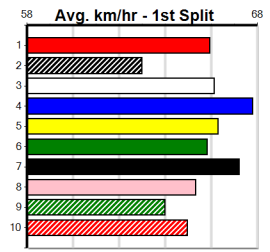

Horsham

7

4:19PM

(VIC time)

SPORTSBET FINAL

Distance: 410m, Race Type: Grade 5 Final, Total Prizemoney: $3,360
1st: $2,250, 2nd: $690, 3rd: $345, 4th: $75

GAS LANTERN (3) has been placed in all four runs here and she can get the job done today. IMANI (6) is a powerful type and she is suited to the wide draw, while ASPERITAS (7) is racing well and she can come out running at times

Watchdog Tips: **3** **6** **7** **8** **Bet:** **Win 3**

1

ASTON PING [4] **Honest type but the pace in the middle is a worry** **$8.00**
BD Bitch Jan-22 Sire: FERNANDO BALE Dam: ZOOM OUT Trainer: Benjamin Magri (Avalon)
Owner(s): R Borda
Winning Distances: < 300m (0) 300 - 399m (2) 400 - 499m (4) 500 - 599m (0) 600 - 699m (0) > 700m (0)
Winning Weights: 25.6(2) 25.9(1) 26.0(1) 26.1(1) 26.2(1)

Run	Draw	Wgt	Dist	Track	Date	Time	BOB	Margin	1st/2nd (Time)	PIR	Checked	Comment	WR	Split 1	S/P	Grade
1st	(4)	26.0	400	GEL	R12	12-Apr-24	22.82	22.53	3.00L DEROGATIVE (23.02)	M/11	.	.	.	8.50	$6.20	5
2nd	(1)	25.7	425	BEN	R3	19-Apr-24	24.24	23.70	4.75L GOT THE CASH (23.93)	Q/233	.	.	.	6.60	$2.60	RWH
3rd	(5)	25.8	425	BEN	R7	26-Apr-24	24.33	23.85	7.00L BORACAY STORM (23.85)	M/566	.	.	.	6.72	$22.50	RWF
1st	(4)	26.2	390	SHP	R10	27-May-24	22.05	21.84	0.50L HELLO SIRI (22.08)	Q/111	.	.	.	8.29	$33.00	5
4th	(7)	26.0	390	BAL	R11	31-May-24	22.59	21.79	9.50L ASTON WESTERN (21.94)	S/44	.	.	.	8.73	$4.00	X45
2nd	(7)	25.9	450	BAL	R2	06-Jun-24	25.48	25.14	0.75L MAVIS TOLMIE (25.44)	Q/112	.	.	.	6.47	$3.60	SH
2nd	(8)	25.9	410	HOR	R9	11-Jun-24	23.72	23.42	1.75L RUXTON SPICE (23.61)	M/12	.	.	.	10.46	$7.50	5
1st	(1)	26.1	410	HOR	R12	18-Jun-24	23.66	23.08	6.00L DETRIMENTAL (24.05)	Q/11	.	.	.	10.64	$2.00	5H

Last 3 wins NOT included above

1st	(1)	25.9	390	WBL	R2	12-Oct-23	22.50	21.99	4.50L SARAH STARFISH (22.80)	Q/11	.	.	.	8.64	$1.30	M
1st	(2)	25.6	450	BAL	R2	30-Nov-23	25.40	25.18	2.25L BEACH BOURBSKI (25.56)	Q/111	.	.	.	6.56	$4.20	X67
1st	(5)	25.6	425	BEN	R4	29-Dec-23	23.90	23.64	4.25L CATCH MY DRIFT (24.19)	M/221	.	.	.	6.50	$14.40	RWH

Box History

Bx	1st	2nd	3rd	4th	5th	6th	7th	8th
1	2	1	2	2				
2	1	1		2		1		
3								
4	2					1		
5	1		2					
6		1		1	2	1		
7								
8		2	1	1				

Prize Best Starts Trk/Dts APM $20273.57 23.66(1)-18/6/24 32-6-7-5 2-1-1-0 11010