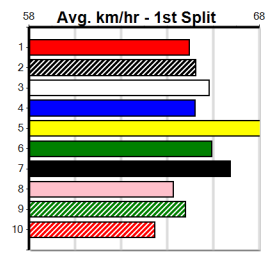

LOCKS CONSTRUCTIONS

Distance: 410m, Race Type: Mixed 4/5, Total Prizemoney: $3,360
1st: $2,250, 2nd: $690, 3rd: $345, 4th: $75

LAKEVIEW VINCENT (5) is far better than his past few runs and he should have enough pace to cross early on. TROPICANA (4) owns a speedy 23.23 PB here and he will be in the firing line throughout. ZORBAS BALE (1) has the good draw

Watchdog Tips: **5** **4** **1** **3** **Bet:** **Win 5**

1

ZORBAS BALE (NSW)[5] **Well drawn, settles on the speed, threat** **$4.60**
DKBD Dog **Apr-22** **Sire: CHRISTO BALE** **Dam: DYNA ROMY** **Trainer: Correy Grenfell (Anakie)**
Owner(s): B Wheeler
Winning Distances: < 300m (0) 300 - 399m (1) 400 - 499m (1) 500 - 599m (2) 600 - 699m (0) > 700m (0)
Winning Weights: 34.2(2) 35.4(2)

1st	2nd	3rd	4th	5th	6th	7th	8th
1st (2) 35.4 515 SAP R12 13-May-24 30.04 29.81 0.50L DREAM ON ALLAN (30.07) M/2111 . . . . . 5.20 $1.40 5							
2nd (1) 35.2 520 GEL R6 17-May-24 30.33 30.14 1.75L SERENE EQUITY (30.21) M/4222 . . . . . 5.56 $3.40 RWH							
6th (5) 35.2 520 GEL R6 23-May-24 30.59 30.14 6.50L WHERE IT BEGAN (30.14) M/5766 . . . . . 5.52 $17.00 RWF							
2nd (3) 35.0 410 HOR R12 28-May-24 23.59 22.94 2.75L CUBAN CIGAR (23.40) M/65 . . . . . 10.92 $8.10 5							
5th (8) 34.8 525 MEA R7 01-Jun-24 30.30 29.79 3.5L MICHALIS (30.06) M/5555 . . SW . . 5.18 $33.10 5H							
2nd (6) 34.4 515 SAN R7 06-Jun-24 29.77 29.50 2.00L ZIPPING KAI (29.64) Q/1111 . . . . . 5.10 $13.80 5							
7th (8) 34.2 515 SAN R10 13-Jun-24 30.23 29.38 5.50L MOTION SENSOR (29.85) M/6667 . . . . . 5.28 $8.40 5							
6th (2) 34.4 450 WBL R8 20-Jun-24 25.69 25.18 7.50L HOUSE OF TURBO (25.18) M/578 . . . . . 6.75 $23.60 X45							

Last 3 wins NOT included above

1st (8) 34.2 390 WBL R1 29-Feb-24 22.19 22.07 5.00L PACK YOUR BAGS (22.52) M/11 . . . . . 8.66 $1.60 M
1st (5) 34.2 525 MEP R10 13-Mar-24 30.59 30.03 2.50L MIDNIGHT MASS (30.75) M/1111 . . . . . 5.22 $4.20 7
1st (5) 35.4 450 BAL R9 29-Apr-24 25.65 25.50 1.5L ABLETT FLYER (25.76) M/311 . . . . . 6.70 $2.40 T3-RW

Box History

Bx	1st	2nd	3rd	4th	5th	6th	7th	8th
1	1	2	1	1				
2	1					1		
3		1						
4					2			
5	2					1		
6		2				1		
7							1	
8	1				1		1	

Prize Best Starts Trk/Dts APM
$11425.00 NBT
20-4-5-1
1-0-1-0
8604