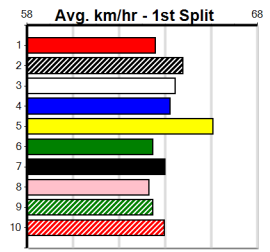

WARRACK BUTCHERY

Distance: 410m, Race Type: Grade 5, Total Prizemoney: $2,925
1st: $1,950, 2nd: $600, 3rd: $300, 4th: $75

NICE ONE TOM (2) is armed with good early burn and he will find this easier than his most recent racing. KRIS BAR PADDY (5) can come out running and he likes to race middle to wide, while MOTOR HEAD MAXIM (7) is a more than capable type

Watchdog Tips: 2 5 7 8 Bet: Win 2

ZIPPING GIAN (NSW)[5] Drawn inside out, will find bother, prefer others $8.00
Owner(s): W Hartigan
Winning Distances: < 300m (0) 300 - 399m (4) 400 - 499m (6) 500 - 599m (0) 600 - 699m (0) > 700m (0)
Box History table and Prize Best Starts table included.

NICE ONE TOM [5] Drops in class, can pounce on the arm, yes $3.20
Owner(s): B Fulton
Winning Distances: < 300m (0) 300 - 399m (2) 400 - 499m (3) 500 - 599m (0) 600 - 699m (0) > 700m (0)
Box History table and Prize Best Starts table included.

ZAPATRON [5] Racing many lengths below his best, tested $16.00
Owner(s): K Ashton
Winning Distances: < 300m (0) 300 - 399m (0) 400 - 499m (4) 500 - 599m (0) 600 - 699m (0) > 700m (0)
Box History table and Prize Best Starts table included.

YANIC BALE (NSW)[5] Can take a while to wind up, prefer others $12.00
Owner(s): A Gurry
Winning Distances: < 300m (0) 300 - 399m (0) 400 - 499m (3) 500 - 599m (6) 600 - 699m (0) > 700m (0)
Box History table and Prize Best Starts table included.

KRIS BAR PADDY [5] Biks Can come out running, stays wide, main danger $4.00
Owner(s): K Abey
Winning Distances: < 300m (0) 300 - 399m (0) 400 - 499m (3) 500 - 599m (0) 600 - 699m (0) > 700m (0)
Box History table and Prize Best Starts table included.