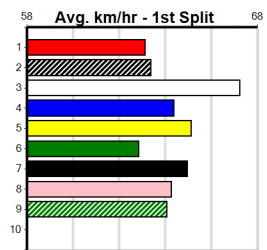

Horsham

12

5:58PM

(VIC time)

CHS GROUP DAMSELS DASH

Distance: 410m, Race Type: Grade 5, Total Prizemoney: $2,925
1st: $1,950, 2nd: $600, 3rd: $300, 4th: $75

ASTON AURELIA (3) showed plenty of promise in her first prep and she should be primed to fire fresh. ZODIAC BALE (4) is a powerful type and she can follow the three across early on. ROUND UP (1) is drawn to get every chance.

Watchdog Tips: **3** **4** **1** **8** **Bet:** **Win 3**

Form	Box	Wgt	Dist	Track	Date	Time	BON	Margin	1st/2nd (Time)	PIR	Checked	Comment	WR	Split 1	S/P	Grade

1

ROUND UP [5] Returned to form last time, well drawn, threat **$4.60**

BK Bitch Jan-22 Sire: ALLEN DEED Dam: RIXY YA PEST Trainer: Mark Johnson (Ross Creek)

Owner(s): MADAMAS (SYN), S Hooke, A Richardson

Winning Distances: < 300m (0) 300 - 399m (2) 400 - 499m (5) 500 - 599m (0) 600 - 699m (0) > 700m (0)

Winning Weights: 23.0(1) 23.1(1) 23.3(2) 23.4(1) 23.5(2)

1st (2)	23.4	390	WBL	R12	01-Feb-24	22.30	22.03	3.00L THAT'S RARE (22.50)	M/53	.	.	.	.	8.92	$8.90	5
6th (1)	23.5	410	HOR	R6	09-Feb-24	23.65	23.22	6.50L SHARE MY ORBIT (23.23)	M/67	.	.	.	.	10.75	$4.20	X45
7th (2)	23.5	450	WBL	R6	15-Feb-24	25.64	25.14	7.50L SHIMA SHADOW (25.14)	S/888	.	.	.	.	6.86	$62.00	X45
5th (8)	23.6	512	MTG	R9	03-Mar-24	30.44	29.46	3.75L YADILLAH LAD (30.17)	M/677	.	.	.	.	4.56	$3.20	5
8th (5)	23.6	450	WBL	R8	07-Mar-24	25.83	25.12	11.00 FIFTY SHORT (25.12)	M/788	.	.	.	.	6.78	$39.50	X45
5th (1)	23.1	500	TRA	R8	10-May-24	27.98	27.50	7.00L DR. ASHER (27.50)	M/344	.	.	.	.	9.30	$22.80	X45
6th (3)	23.3	460	GEL	R4	17-May-24	26.35	25.87	6.00L ASPERITAS (25.96)	M/666	.	.	.	.	6.71	$13.90	5
1= (2)	23.5	460	GEL	R5	25-May-24	26.17	25.62	0.75L INTER BUZZ ALONG/ROUND	M/344	.	SW	.	.	6.71	$5.40	5

Last 3 wins NOT included above

1st (5)	23.5	485	HOR	R5	21-Nov-23	27.30	27.24	5.50L LOCHINVAR VIDUKA (27.68)	Q/111	.	.	.	.	6.57	$14.30	X67
1st (2)	23.3	485	HOR	R5	11-Dec-23	27.41	27.30	0.50L MAXIMUM MORELAND	M/443	.	SW	.	.	6.70	$10.70	RWF
1st (8)	23.3	450	WBL	R7	14-Dec-23	25.60	24.82	4.75L MR. BARTENDER (25.92)	M/551	.	.	.	.	6.90	$16.10	RWH

Box History

Bx	1st	2nd	3rd	4th	5th	6th	7th	8th
1					1	1		
2	3	1						
3						1	1	
4		1		1	1	1		
5	2					1		1
6	1	1				1		
7		1						
8	1			1	1			

Prize Best Starts Trk/Dts APM $16655.00 NBT 25-7-4-0 1-0-0-0 4541