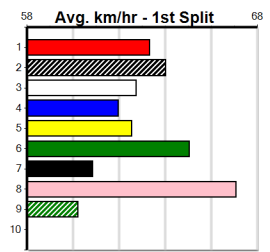

SPORTSBET SET A DEPOSIT LIMIT

Distance: 410m, Race Type: Maiden, Total Prizemoney: $2,535
1st: $1,680, 2nd: $520, 3rd: $260, 4th: $75

BLACK STATESMAN (8) has been placed in two of three to date and he should be able to cross and lead throughout. LORD APOLLON (6) was well supported on debut and he can atone for his luckless run. PAW OCTAVIA (5) is nearing a win.

Watchdog Tips: **8** **6** **5** **2** **Bet:** **Win 8**

Form Box	Wgt	Dist	Track	Date	Time	BON	Margin	1st/2nd (Time)	PIR	Checked	Comment	W/R	Split 1	S/P	Grade

SULTAN OF SWOON [M] **$10.00**

BK Dog Jun-22 **Sire: SUPERIOR PANAMA Dam: SASSY IZZY**

Owner(s): Long Way To The Top (SYN), D Carr, E Christian

Winning Distances: < 300m (0) 300 - 399m (0) 400 - 499m (0) 500 - 599m (0) 600 - 699m (0) > 700m (0)

Winning Weights:

7th (4)	36.9	390	WBL	R1	23-May-24	23.13	22.06	13.00	TECTONIC (22.25)	M/77			9.33	$15.70	M
8th (5)	36.7	390	WBL	R1	05-Jun-24	23.22	21.96	10.00	XENI BALE (22.54)	M/67			8.93	$47.20	M
5th (8)	37.1	390	WBL	R2	10-Jun-24	22.62	22.18	3.75L	PAW GLORY (22.37)	S/23			8.80	$9.60	M
4th (4)	37.1	390	WBL	R2	17-Jun-24	23.08	22.51	5.00L	SHARON'S LASS (22.75)	M/44			9.06	$4.70	M

Last 3 wins NOT included above

Trainer: Deb Carr (Minirera)

Box History

Bx	1st	2nd	3rd	4th	5th	6th	7th	8th
1								
2								
3								
4				1				1
5								1
6								
7								
8					1			

Prize Best $50.00 FSH
Starts 4-0-0-0
Trk/Dts 0-0-0-0
APM 50

WAIRUA'S WAY (NSW)[M] **$10.00**

DKF Bitch Jun-22 **Sire: FEDERAL MORGAN Dam: NANA'S HABIT**

Owner(s): D Keane

Winning Distances: < 300m (0) 300 - 399m (0) 400 - 499m (0) 500 - 599m (0) 600 - 699m (0) > 700m (0)

Winning Weights:

3rd (2)	27.8	390	WBL	R2	01-Apr-24	23.00	22.07	9.50L	LAMIA FAWN (22.36)	M/33			8.90	$9.20	M
6th (2)	28.2	390	WBL	R2	15-Apr-24	23.18	22.46	11.00	PIXIE TRIXIE (22.46)	M/66			9.21	$5.40	M
8th (8)	27.7	390	WBL	R2	29-Apr-24	23.20	22.39	11.00	WHIZBANG JAZZY (22.43)	M/67			9.03	$7.60	M
3rd (6)	28.1	390	WBL	R2	06-May-24	23.07	22.36	5.00L	CHELSEA DAGGER (22.73)	M/44			8.93	$17.80	M
6th (5)	27.9	390	WBL	R2	20-May-24	23.48	22.43	14.00	ASTON ADVANCE (22.53)	M/46			9.07	$15.40	M
2nd (3)	27.9	390	WBL	R1	03-Jun-24	22.89	22.23	1.5L	SOHO QUICKLY BY (22.78)	M/11			8.78	$28.00	M
3rd (3)	27.7	390	WBL	R1	10-Jun-24	22.74	22.18	3.25L	HARTLAND DUKE (22.52)	M/52			8.88	$9.70	M
3rd (6)	27.5	390	WBL	R2	17-Jun-24	23.07	22.51	4.75L	SHARON'S LASS (22.75)	Q/33			8.94	$6.70	M

Last 3 wins NOT included above

Trainer: Danielle Keane (Koroit)

Box History

Bx	1st	2nd	3rd	4th	5th	6th	7th	8th
1	1				2			
2			1		1			
3		1	1					
4		1				1		
5						1	1	
6			2	1				
7				1				
8							1	1

Prize Best $1470.00 FSH
Starts 19-0-3-4
Trk/Dts 0-0-0-0
APM 1068