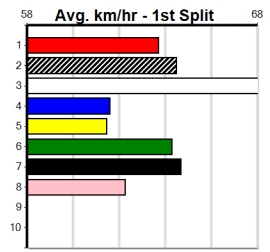

ON-SITE ENGINEERING

Distance: 485m, Race Type: Mixed 4/5, Total Prizemoney: $3,875
1st: $2,600, 2nd: $800, 3rd: $400, 4th: $75

MATT LOCH (3) is one of the best one bend sprinters in the land and he is expected to blow up the clock today. CRACKERJACK BULL (7) is a G1 winner and he is ready to fire after two runs since a spell. OVER ACHIEVER (6) can run a cheeky race

Watchdog Tips: 3 7 6 4 Bet: Trifecta 3/7/2,4,6 ($10 - 333.33%)

Form Box Wgt Dist Track Date Time BON Margin 1st/2nd (Time) PIR Checked Comment W/R Split 1 S/P Grade
LIGHTNING ZIGGY [5] *** SCRATCHED *** $10.00
Owner(s): W Hartigan
Winning Distances: < 300m (0) 300 - 399m (0) 400 - 499m (3) 500 - 599m (0) 600 - 699m (0) > 700m (0)
Winning Weights: 27.7(1) 27.8(2)
4th (6) 27.9 410 HOR R5 05-Apr-24 23.76 23.32 4.25L ARIA'S MELODY (23.47) M/55 . . . 10.85 $17.00 6G
2nd (8) 27.7 410 HOR R5 12-Apr-24 23.61 23.58 0.75L PATRIOT JAMES (23.58) M/44 . . . 10.70 $7.40 X67
6th (8) 27.9 410 HOR R9 16-Apr-24 23.81 23.10 8.50L BRIGHT MOON (23.24) M/77 . . . 10.99 $3.80 6G
2nd (6) 27.5 410 HOR R9 30-Apr-24 23.59 23.20 4.75L IDYLLIC TOBY (23.26) Q/44 . . . SW . 0.72 $9.20 6G
1st (1) 27.7 410 HOR R3 07-May-24 23.33 23.12 0.50L SOLID GROUND (23.35) Q/22 . . . . 10.43 $4.20 RW
6th (5) 27.6 410 HOR R4 14-May-24 24.38 23.14 12.00L ZENI BALE (23.55) M/86 . . . . 11.29 $9.50 5
8th (4) 27.5 410 HOR R4 21-May-24 23.93 23.21 8.00L GREEN FLASH (23.40) M/88 . . . . 10.98 $11.20 RWH
7th (4) 27.5 410 HOR R9 18-Jun-24 24.01 23.08 11.00L KRAKEN TURBO (23.30) M/87 . . . . 10.84 $50.90 5H
Last 3 wins NOT included above
1st (2) 27.8 410 HOR R2 28-Oct-23 23.69 22.99 0.50L RUN FOR SHELTER (23.71) M/33 . . . SW . 10.79 $5.70 M
1st (1) 27.8 410 HOR R3 29-Mar-24 23.47 23.23 4.75L ASTILL BALE (23.80) M/22 . . . SW . 10.56 $1.80 X67
Trainer: Helen Hartigan (Horsham)

WEBLEC WHISTLER [5] Solid record here but may need it easier, place $12.00
Owner(s): WEBLANG (SYN), A Langton, J Weber, N Loechel
Winning Distances: < 300m (0) 300 - 399m (0) 400 - 499m (3) 500 - 599m (0) 600 - 699m (0) > 700m (0)
Winning Weights: 31.2(1) 31.3(1) 31.4(1)
4th (8) 31.4 485 HOR R6 27-Mar-24 27.70 26.95 8.00L HARTNEY (27.16) S/844 . . . . 6.78 $14.60 RWH
3rd (5) 31.3 485 HOR R9 02-Apr-24 28.01 27.16 9.00L NELLIE ZOOM (27.40) M/564 . . . . 6.89 $3.10 X67
5th (5) 30.9 450 BAL R9 10-Apr-24 26.21 25.17 15.00L ASTON LORD (25.20) M/565 . . . . 6.83 $24.50 X67H
2nd (7) 31.5 485 HOR R10 14-May-24 28.03 27.09 7.00L ON SONG ICE (27.56) M/632 . . . . 6.97 $7.50 RW
6th (1) 31.3 410 HOR R4 21-May-24 23.83 23.21 6.50L GREEN FLASH (23.40) M/77 . . . . 10.98 $2.10 RWH
1st (1) 31.3 485 HOR R5 28-May-24 27.47 26.95 3.25L SPIN AND BURN (27.69) M/331 . . . . 6.82 $2.40 X67
3rd (6) 31.5 485 HOR R8 04-Jun-24 27.65 27.37 2.50L ALLEY OOP (27.49) M/664 . . . . 6.80 $4.40 5
6th (3) 31.7 485 HOR R7 18-Jun-24 28.18 27.26 6.50L JED'S MEMORY (27.73) Q/277 . . . . 6.65 $4.20 RW
Last 3 wins NOT included above
1st (1) 31.4 410 HOR R1 17-Oct-23 23.47 23.06 2.50L ASTON WESTERN (23.64) Q/21 . . . . 10.52 $3.50 M
1st (8) 31.2 410 HOR R9 27-Jan-24 23.52 23.40 0.50L SWEET CAVIAR (23.55) Q/22 . . . SW . 10.50 $5.30 7
Trainer: Heather Baxter (Murtoa)