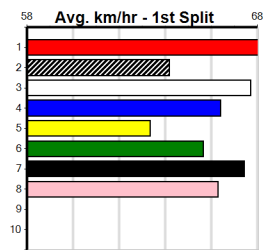

GREYHOUND ADOPTION PROGRAM

Distance: 410m, Race Type: Mixed 3/4, Total Prizemoney: $3,360
1st: $2,250, 2nd: $690, 3rd: $345, 4th: $75

MR. BEETS (3) has a wonderful winning record and he will be carving out time on the arm. GRAND TOURER (7) lit up the clock at Warrnambool two runs back and he can stay wide in his race. SOFIA RIOT (8) is more than capable.

Watchdog Tips: **3** **7** **8** **2** **Bet:** **Win 3**

1

DUNAGH FIREBALL [4] *** **SCRATCHED** *** **$10.00**

BK Dog Dec-21 Sire: WHISKEY RIOT Dam: ALCYONE
Owner(s): STEEL WOOL (SYN), R Longmuir, P Palling, A Longmuir, B Hedger
Winning Distances: < 300m (0) 300 - 399m (0) 400 - 499m (7) 500 - 599m (0) 600 - 699m (0) > 700m (0)
Winning Weights: 30.2(1) 30.4(1) 30.5(1) 30.6(1) 30.8(1) 30.9(2)

1st	2nd	3rd	4th	5th	6th	7th	8th						
1st (3)	30.8	410	HOR	R4	12-Mar-24	23.18	23.06	9.00L SPRING BLESSING (23.80)	M/11	. . . . .	10.31	$2.00	5H
1st (2)	30.9	410	HOR	R7	19-Mar-24	23.05	23.01	0.75L SHANLYN SCOUT (23.10)	Q/11	. . . . .	10.21	$2.10	5F
3rd (4)	30.7	525	MEA	R10	23-Mar-24	30.21	29.64	8.50L IN THE HUB (29.64)	M/2222	. . . . .	5.10	$14.60	5
8th (7)	30.4	525	MEA	R5	30-Mar-24	31.12	29.50	16.00 GUNAI BOLD (30.05)	M/2888	. . . . .	5.12	$7.70	X45
6th (7)	30.4	485	HOR	R8	16-Apr-24	27.87	27.48	6.00L JETSTREAM ICON (27.48)	Q/222	. . . . .	6.61	$3.30	X45
8th (1)	30.0	525	MEP	R7	24-Apr-24	31.37	29.79	16.00 NIKITA BALE (30.31)	M/1388	. . . . .	5.10	$2.30	5H
6th (5)	30.0	410	HOR	R6	14-May-24	24.01	23.14	9.50L CIRCLE THE STARS (23.36)	M/45	. . . . .	10.74	$2.70	FFA
4th (6)	30.4	410	HOR	R6	18-Jun-24	23.70	23.08	7.00L TIGGERLONG GAS (23.22)	M/44	. . . . .	10.50	$9.20	X34

Last 3 wins NOT included above

1st (7)	30.6	410	HOR	R4	19-Sep-23	23.20	22.95	2.25L MORAINÉ MARVEL (23.35)	M/11	. . . . .	10.36	$1.70	X67
1st (2)	30.9	450	BAL	R4	04-Oct-23	25.41	25.23	1.5L ETHANOL WATER (25.52)	M/111	. . . . .	6.53	$1.70	S
1st (2)	30.4	425	BEN	R7	22-Dec-23	23.67	23.67	7.50L VINNY DEWALT (24.17)	Q/111	. . . . .	6.40	$3.10	X45

Trainer: Ian Robinson (Avoca)

Box History

Bx	1st	2nd	3rd	4th	5th	6th	7th	8th
1								
2	3							
3	1			1				1
4		2	1					
5				1		1		
6				1				
7	1					1		1
8	2		1					

Prize Best Starts Trk/Dts APM: $24635.00, 23.05(2)-19/3/24, 20-7-2-2, 9-5-2-0, 7516