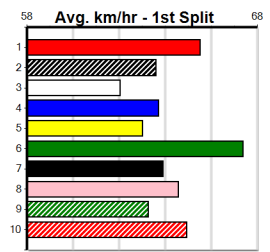

WEBBCON MARINE

Distance: 410m, Race Type: Grade 6, Total Prizemoney: $2,925
1st: $1,950, 2nd: $600, 3rd: $300, 4th: $75

GENESIS BALE (2) caught the eye here last time and he can go one better this time around. JED'S MEMORY (8) has a good record here and he will be in the firing line throughout. RIVIA ZORO (3) is racing with confidence and is a threat

Watchdog Tips: 2 8 3 1 Bet: Win 2

CANYA ENHANCE (NSW)[6] Handy effort two runs back, must keep safe $6.50
Owner(s): M Roberts
Sire: BARCIA BALE Dam: OPTICAL
Trainer: Mark Roberts (Terang)
Box History table and Prize Best Starts table included.

GENESIS BALE (NSW)[6] Caught the eye last time, hard to hold out $3.00
Owner(s): B Wheeler
Sire: JS FLAMIN ACE Dam: FAITHY BALE
Trainer: Correy Grenfell (Anakie)
Box History table and Prize Best Starts table included.

RIVIA ZORO [6] Racing well, good turn of foot, can threaten $4.60
Owner(s): DAILLY GREYHOUND FARMS (SYN), G Dailly, T Dailly
Sire: ALLEN DEED Dam: RIVIA BALE
Trainer: Paul Hammerstein (Ararat)
Box History table and Prize Best Starts table included.

MUSIC LESSON [6] Can hit the line solidly, include in your exotics $10.00
Owner(s): CHAMPAGNE PTN (SYN), S Smith, A Langton
Sire: FERNANDO BALE Dam: ORIGAMI ANGEL
Trainer: Heather Baxter (Murtoa)
Box History table and Prize Best Starts table included.

GOOD INNINGS [6] Solid record here but the pace in six is a worry $9.00
Owner(s): Quill Langton (SYN), A Langton, J Quill
Sire: BARCIA BALE Dam: MISS INNINGS
Trainer: Melissa Fullerton (Red Cliffs)
Box History table and Prize Best Starts table included.