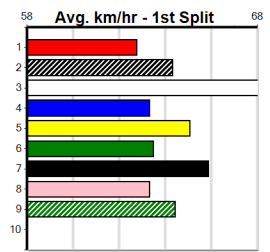

Horsham

3

3:04PM

(VIC time)

HORSHAM DOORS & GLASS

Distance: 410m, Race Type: Grade 7, Total Prizemoney: $2,925
1st: $1,950, 2nd: $600, 3rd: $300, 4th: $75

LILYDALE (3) was dominant when scoring here on debut and she will continue to improve with more racing. LIFE'S LESSON (2) has been luckless since her debut win at Bendigo and she can make amends. MAYBE SPAGHETTI (1) has claims

Watchdog Tips: **3** **2** **1** **6** **Bet:** Box Quinella 1,2,3 ($10 for 333.33%)

1

MAYBE SPAGHETTI [7] **$10.00**

BD Dog Nov-21 Sire: FERNANDO BALE Dam: SIXTEEN PEGS

Owner(s): B Fulton Trainer: Peter Fulton (Ecklin South)

Winning Distances: < 300m (0) 300 - 399m (1) 400 - 499m (0) 500 - 599m (0) 600 - 699m (0) > 700m (0)

Winning Weights: 28.5(1)

Rank	Dist	Wgt	Track	Date	Time	BON	Margin	1st/2nd (Time)	PIR	Checked	Comment	WR	Split 1	S/P	Grade
2nd (3)	28.6	410	HOR	R3	14-May-24	23.83	23.14	5.00L BELLA SUPREME (23.49)	M/22	.	.	.	10.75	$18.80	7
5th (4)	28.6	450	BAL	R9	19-May-24	26.64	25.88	11.00 SILVER MACHINE (25.88)	M/554	.	.	.	6.80	$4.30	T3-7
2nd (7)	28.3	390	WBL	R2	23-May-24	22.80	22.06	1.00L NARINGAL MATE (22.74)	M/41	.	.	.	8.94	$19.10	7
3rd (4)	28.4	390	WBL	R2	30-May-24	22.91	21.92	14.00 DEROGATIVE (21.99)	M/85	.	.	.	9.15	$45.80	RWH
4th (4)	28.4	390	BAL	R9	02-Jun-24	22.95	22.08	5.50L MIGHTY MONARCH (22.60)	M/64	.	SW	.	8.82	$7.20	T3-7
2nd (7)	28.1	390	WBL	R4	10-Jun-24	22.72	22.18	6.00L CLOSE COMBAT (22.31)	M/22	.	.	.	8.91	$17.10	7
8th (8)	28.0	390	BAL	R10	16-Jun-24	23.74	22.46	10.00 SAM'S GIRL (23.07)	M/58	.	.	.	8.84	$3.70	T3-7
8th (7)	27.9	390	WBL	R9	20-Jun-24	23.44	22.27	13.00 ASTON TESSA (22.54)	M/68	.	.	.	9.19	$48.80	7

Last 3 wins NOT included above

Rank	Dist	Wgt	Track	Date	Time	BON	Margin	1st/2nd (Time)	PIR	Checked	Comment	WR	Split 1	S/P	Grade
1st (4)	28.5	390	WBL	R2	12-Dec-23	23.00	22.27	1.5L BELAIR RIC (23.11)	M/31	.	.	.	8.75	$1.40	M

Bx	1st	2nd	3rd	4th	5th	6th	7th	8th
1			1	1				
2		2			1	1		1
3		1	4					
4	1		1	1	2	3	2	
5			1					
6			1	1		2		
7		3	1				2	1
8			2		1	2		1

Prize Best	$6305.00
Starts	NBT
Trk/Dts	41-1-6-11
APM	8-0-2-3
	3437

2

LIFE'S LESSON [7] **$5.00**

BD Bitch Oct-22 Sire: FERAL FRANKY Dam: CALL ME BUBBLES

Owner(s): BEV AND DANIEL (SYN), B Pell, D Pell Trainer: Daniel Pell (Toolleen)

Winning Distances: < 300m (0) 300 - 399m (0) 400 - 499m (1) 500 - 599m (0) 600 - 699m (0) > 700m (0)

Winning Weights: 29.6(1)

Rank	Dist	Wgt	Track	Date	Time	BON	Margin	1st/2nd (Time)	PIR	Checked	Comment	WR	Split 1	S/P	Grade
1st (6)	29.6	425	BEN	R2	31-May-24	24.32	23.72	2.50L ESPRESSO BABE (24.49)	M/111	.	.	.	6.71	$4.00	M
6th (8)	29.3	410	HOR	R2	11-Jun-24	24.33	23.42	11.00 TALKIN' BLUEY (23.60)	M/25	.	.	.	10.59	$6.80	X67
8th (4)	29.3	425	BEN	R9	21-Jun-24	24.79	23.62	13.00 LULU'S RIDE (23.94)	M/557	.	.	.	6.61	$20.70	X67

Last 3 wins NOT included above

Bx	1st	2nd	3rd	4th	5th	6th	7th	8th
1								
2								
3								
4								1
5								
6	1							
7								
8						1		

Prize Best	$1680.00
Starts	NBT
Trk/Dts	3-1-0-0
APM	1-0-0-0
	1680

3

LILYDALE [7] **$2.80**

BK Bitch Jul-22 Sire: FERNANDO BALE Dam: THRIVING

Owner(s): A Tullio Trainer: Garry George (Beulah)

Winning Distances: < 300m (0) 300 - 399m (0) 400 - 499m (1) 500 - 599m (0) 600 - 699m (0) > 700m (0)

Winning Weights: 23.8(1)

Rank	Dist	Wgt	Track	Date	Time	BON	Margin	1st/2nd (Time)	PIR	Checked	Comment	WR	Split 1	S/P	Grade
1st (6)	23.8	410	HOR	R1	18-Jun-24	23.44	23.08	3.00L ROSCOE BALE (23.64)	M/11	.	.	.	10.40	$3.50	M

Last 3 wins NOT included above

Bx	1st	2nd	3rd	4th	5th	6th	7th	8th
1								
2								
3								
4								
5								
6	1							
7								
8								

Prize Best	$1680.00
Starts	23.44(6)-18/6/24
Trk/Dts	1-1-0-0
APM	1-1-0-0
	1680