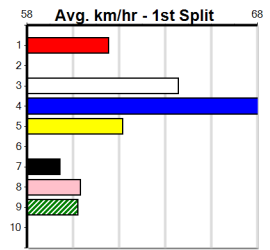

Horsham

2

2:41PM

(VIC time)

CRYMELON KENNELS

Distance: 410m, Race Type: Maiden, Total Prizemoney: $2,535
1st: $1,680, 2nd: $520, 3rd: $260, 4th: $75

RELEASED (4) was placed in two of three in her first prep and she is expected to race well fresh.
CHARLIE ASH (3) is improving with each run and he just needs a little room early on. KURRACA
JINNIE (6) must be respected on debut

Watchdog Tips: **4** **3** **6** **2** **Bet:** Win 4

Form Box	Wgt	Dist	Track	Date	Time	BON	Margin	1st/2nd (Time)	PIR	Checked	Comment	W/R	Split 1	S/P	Grade		
1	BARELLEN MOON [M] Placed in only one of seven to date, prefer others $14.00																
	BD	Bitch	Apr-22		Sire: FERAL FRANKY		Dam: BARELLEN PEARL		Trainer: Alfred King (Sulky)								
	Owner(s): A King																
	Winning Distances: < 300m (0) 300 - 399m (0) 400 - 499m (0) 500 - 599m (0) 600 - 699m (0) > 700m (0)																
	Winning Weights:																
	5th (1)	29.1	410	HOR	R1	09-Apr-24	24.10	23.26	10.00	YASH BALE (23.42)	M/65			10.74	$33.10	MH	
	8th (2)	29.2	410	HOR	R3	16-Apr-24	24.02	23.10	13.00	YASH BALE (23.17)	M/66			10.74	$55.20	MF	
	7th (6)	29.3	425	BEN	R2	26-Apr-24	24.86	23.85	12.00	BIT COOL (24.08)	S/777			6.86	$20.90	M	
	6th (4)	29.0	450	BAL	R2	06-May-24	26.60	25.55	12.00	PALDRON BALE (25.77)	S/586			7.03	$23.40	T3-M	
	6th (4)	28.9	450	BAL	R1	19-May-24	26.52	25.88	4.25L	I'M CHEEKY (26.24)	S/533			6.80	$25.70	T3-M	
3rd (6)	28.2	410	HOR	R1	28-May-24	24.30	22.94	15.00	LEAP OF FAITH (23.27)	M/32			11.08	$27.50	M		
4th (2)	27.9	425	BEN	R1	19-Jun-24	24.95	24.13	8.50L	KRAKEN TILLY (24.38)	M/854			6.89	$8.30	T3-M		
Last 3 wins NOT included above																	
<table border="1"> <thead> <tr><th>Bx</th><th>1st</th><th>2nd</th><th>3rd</th><th>4th</th><th>5th</th><th>6th</th><th>7th</th><th>8th</th></tr> </thead> <tbody> <tr><td>1</td><td></td><td></td><td></td><td></td><td>1</td><td></td><td></td><td></td></tr> <tr><td>2</td><td></td><td></td><td></td><td></td><td></td><td></td><td></td><td>1</td></tr> <tr><td>3</td><td></td><td></td><td></td><td></td><td></td><td></td><td></td><td></td></tr> <tr><td>4</td><td></td><td></td><td></td><td></td><td></td><td>2</td><td></td><td></td></tr> <tr><td>5</td><td></td><td></td><td></td><td></td><td></td><td></td><td></td><td></td></tr> <tr><td>6</td><td></td><td></td><td>1</td><td></td><td></td><td></td><td></td><td>1</td></tr> <tr><td>7</td><td></td><td></td><td></td><td></td><td></td><td></td><td></td><td></td></tr> <tr><td>8</td><td></td><td></td><td></td><td></td><td></td><td></td><td></td><td></td></tr> <tr><td>Prize Best</td><td colspan="7"></td><td>$310.00</td><td>NBT</td></tr> <tr><td>Starts</td><td colspan="7"></td><td>7-0-0-1</td><td></td></tr> <tr><td>Trk/Dts</td><td colspan="7"></td><td>3-0-0-1</td><td></td></tr> <tr><td>APM</td><td colspan="7"></td><td>310</td><td></td></tr> </tbody> </table>																	
2	BOXCAR MOLLY [M] Well bred, trained locally, expected to fire $4.60																
	BK	Bitch	Nov-22		Sire: BEAST UNLEASHED		Dam: ENTWINED		Trainer: Peter Carter (Horsham)								
	Owner(s): P Carter																
	Winning Distances: < 300m (0) 300 - 399m (0) 400 - 499m (0) 500 - 599m (0) 600 - 699m (0) > 700m (0)																
	Winning Weights:																
	Last 3 wins NOT included above																
	<table border="1"> <thead> <tr><th>Bx</th><th>1st</th><th>2nd</th><th>3rd</th><th>4th</th><th>5th</th><th>6th</th><th>7th</th><th>8th</th></tr> </thead> <tbody> <tr><td>1</td><td></td><td></td><td></td><td></td><td></td><td></td><td></td><td></td></tr> <tr><td>2</td><td></td><td></td><td></td><td></td><td></td><td></td><td></td><td></td></tr> <tr><td>3</td><td></td><td></td><td></td><td></td><td></td><td></td><td></td><td></td></tr> <tr><td>4</td><td></td><td></td><td></td><td></td><td></td><td></td><td></td><td></td></tr> <tr><td>5</td><td></td><td></td><td></td><td></td><td></td><td></td><td></td><td></td></tr> <tr><td>6</td><td></td><td></td><td></td><td></td><td></td><td></td><td></td><td></td></tr> <tr><td>7</td><td></td><td></td><td></td><td></td><td></td><td></td><td></td><td></td></tr> <tr><td>8</td><td></td><td></td><td></td><td></td><td></td><td></td><td></td><td></td></tr> <tr><td>Prize Best</td><td colspan="7"></td><td>$0</td><td>FSH</td></tr> <tr><td>Starts</td><td colspan="7"></td><td>0-0-0-0</td><td></td></tr> <tr><td>Trk/Dts</td><td colspan="7"></td><td>0-0-0-0</td><td></td></tr> <tr><td>APM</td><td colspan="7"></td><td>0</td><td></td></tr> </tbody> </table>																
	3	CHARLIE ASH [M] Impressive type, will continue to improve, danger $2.80															
		F	Dog	Jan-22		Sire: ASTON DEE BEE		Dam: ZARA'S ENTITY		Trainer: Jordan Cooper (Lethbridge)							
		Owner(s): T Hines															
Winning Distances: < 300m (0) 300 - 399m (0) 400 - 499m (0) 500 - 599m (0) 600 - 699m (0) > 700m (0)																	
Winning Weights:																	
6th (7)		32.4	390	WBL	R1	05-Jun-24	22.84	21.96	4.50L	XENI BALE (22.54)	M/35			8.84	$4.60	M	
2nd (4)		32.0	390	BAL	R2	12-Jun-24	22.88	22.07	10.00	HOME TOWN (22.18)	M/42			8.56	$4.40	M