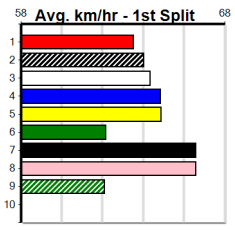

BARN BAR FUNCTION ROOM

Distance: 460m, Race Type: Grade 5, Total Prizemoney: \$2,925
1st: \$1,950, 2nd: \$600, 3rd: \$300, 4th: \$75

6

8:21PM

(VIC time)

WRONG BIAS (8) has the required speed to cross and lead and can turn for home with a healthy lead. DEADLY CLASS (1) holds a class edge and is drawn to sow his best form. GRANNY ROSSES (3) has been placed at G1 level.