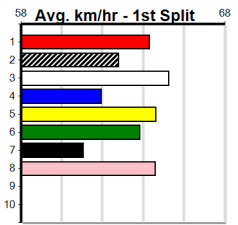

KHANS HOSPITALITY SERVICES

Distance: 400m, Race Type: Grade 7, Total Prizemoney: $2,925

1st: $1,950, 2nd: $600, 3rd: $300, 4th: $75

ELENA'S JEBRYNAH (8) was a smart 22.76 winner here 2 starts back and a similar performance would her see hard to catch. OLIVER KELTON (5) showed promise last preparation and can fire fresh first up from a brief spell.

Watchdog Tips:

8

5

1

7

Bet:

Win 8

Form Box Weight Dist Track Date Time BON Margin 1st/2nd (Time) PIR Checked Comment W/R Split 1 S/P Grade

1 HARAJUKU LASS [7] *Armed with early speed, last 50m a worry.*

BK B Jul-22 FERAL FRANKY MIYAZAKI **$6.00**

Trainer: Jason Sharp (Lara)

8th	(5)	23.1	390	SHP	R9	29-Apr-24	22.90	21.97	8.50	LIFE'S A PARTY (22.33)	M/88	.	.	.	9.03	$5.10	X67
2nd	(6)	23.4	390	BAL	R4	06-May-24	22.28	21.89	3.50	LNO RIGHT TURNS (22.04)	M/22	.	.	.	8.53	$9.30	T3-7
4th	(3)	23.8	400	GEL	R3	11-Jun-24	22.89	22.65	1.75	PURPLE SAPPHIRE (22.77)	Q/12	.	.	.	8.45	$4.70	7
3rd	(3)	23.4	400	WGL	R3	18-Jun-24	23.12	22.54	2.75	LASTON IMAGE (22.93)	M/33	.	.	.	8.60	$4.70	X67

Owner(s): A Lie

Winning Boxes

1	2	3	4	5	6	7	8
						1	
Prize	$2,530.00						
Best	23.04						
Starts	9-1-2-2						
Trk/Dst	2-1-0-1						
APM	$1722						

2 BELLA STELLA [7] *Down on form and confidence, prefer others.*

BK B Nov-21 BAROOGA BRETT BALKAN DOTTI **$26.00**

Trainer: Danny Cortese (Devon Meadows)

6th	(7)	25.2	400	GEL	R10	25-May-24	23.48	22.40	14.00	BIG BUCKETS (22.55)	M/24	.	.	.	8.81	$32.40	7
5th	(2)	25.4	400	WGL	R9	30-May-24	23.29	22.96	3.25	LSKY BLAZER (23.08)	M/65	.	SW	.	8.61	$7.60	T3-7
8th	(3)	24.5	400	WGL	R9	11-Jun-24	23.61	22.72	7.50	LUNSURPASSED (23.09)	M/78	.	.	.	8.67	$53.90	X67
6th	(5)	25.0	400	WGL	R4	13-Jun-24	24.33	22.90	7.00	CERTAIN MAGIC (23.84)	M/65	.	.	.	8.98	$9.40	7

Owner(s): B Garrick

Winning Boxes

1	2	3	4	5	6	7	8
1							
Prize	$1,310.00						
Best	23.25						
Starts	10-1-0-1						
Trk/Dst	8-1-0-1						
APM	$1048						

3 GALLOPING JESSIE [7] *Fast early, rising in class, place chance.*

BK B Sep-22 BERNARDO IN ORBIT **$10.00**

Trainer: Robert Conway (Bunyip)

7th	(1)	22.9	390	SHP	R3	03-Jun-24	23.35	21.80	14.00	LSTOJANOVIC (22.41)	Q/37	.	.	.	8.54	$54.00	MH
6th	(8)	22.5	400	WGL	R1	11-Jun-24	23.74	22.72	11.00	SAND DUNES (22.99)	M/56	.	.	.	8.70	$8.70	M
1st	(5)	22.5	400	WGL	R1	15-Jun-24	23.16	22.97	3.00	BENNACHIE LANE (23.36)	Q/11	.	.	.	8.46	$9.60	M

Owner(s): R Conway

Winning Boxes

1	2	3	4	5	6	7	8
				1			
Prize	$1,000.00						
Best	23.16						
Starts	3-1-0-0						
Trk/Dst	2-1-0-0						
APM	$1000						

4 VALENCIA TILLY [7] *Struggled since her maiden win here, prefer others*

BD B Oct-21 FERNANDO BALE COURTING **$14.00**

Trainer: Jennifer Gieschen (Valencia Creek)

2nd	(7)	23.9	435	SLE	R3	22-May-24	25.15	24.63	4.25	RIO BORIS (24.86)	M/133	.	.	.	5.32	$9.20	7
6th	(8)	24.7	400	WGL	R9	28-May-24	23.55	22.34	7.00	LASTON IMAGE (23.08)	S/77	.	.	.	8.83	$25.90	X67
4th	(4)	24.5	435	SLE	R3	09-Jun-24	25.11	24.34	7.00	SECRET WITHIN (24.63)	Q/455	.	.	.	5.41	$12.60	7
4th	(2)	24.9	400	WGL	R3	18-Jun-24	23.19	22.54	4.00	LASTON IMAGE (22.93)	M/54	.	.	.	8.61	$32.60	X67

Owner(s): J Gieschen

Winning Boxes

1	2	3	4	5	6	7	8
	1						
Prize	$1,865.00						
Best	23.29						
Starts	14-1-0-0						
Trk/Dst	8-1-0-0						
APM	$1371