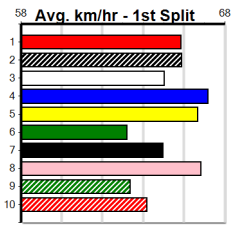

HARD STYLE RICO AT STUD

Distance: 400m, Race Type: Mixed 4/5, Total Prizemoney: $3,360
1st: $2,250, 2nd: $690, 3rd: $345, 4th: $75

HOT SCOTCH (1) drops in grade and from the gun draw looks mighty hard to beat. ALWAYS A THRILL (6) once fully balanced can explode into contention. MISS HAZEL (2) is drawn to run an improved race.

Watchdog Tips: 1 6 2 5 Bet: Trifecta 1/2,5,6/2,5,6 ($10 - 166.67%)

Main table containing race details for 10 races, including horse names, trainers, owners, and odds.

Winning Boxes table for Race 1.

Winning Boxes table for Race 2.

Winning Boxes table for Race 3.

Winning Boxes table for Race 4.

Winning Boxes table for Race 5.

Winning Boxes table for Race 6.

Winning Boxes table for Race 7.

Winning Boxes table for Race 8.

Winning Boxes table for Race 9.

Winning Boxes table for Race 10.