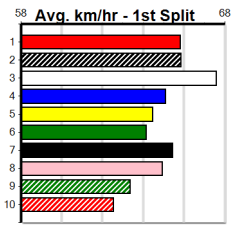

Winning Boxes table for Race 10.

SHIMA SHINE AT STUD

Distance: 400m, Race Type: Grade 5, Total Prizemoney: \$2,925
1st: \$1,950, 2nd: \$600, 3rd: \$300, 4th: \$75

11

10:10PM
(VIC time)

MY MATE MINA (3) beat a smart type at Traralgon on Friday and on the strength of that effort looks the one to beat. ASTON IMAGE (2) can get a nice trail into the race and is racing with confidence.