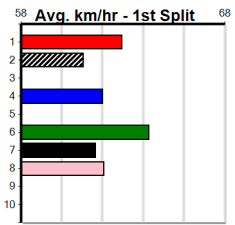

Track Record:

Distance	Time	Greyhound	Date Set
400m	21.999	PAUA OF BUDDY	14-Sep-21
460m	25.187	SHIMA SHINE	08-Jan-21
680m	38.579	DYNA CHANCER	12-Jan-19

Warragul

TRACK INFO
Track Circumference: 630m
Bulldog Top Turn: 95m
Track Width: 5.5-7.5m
Bulldog Home Turn: 60m

SPORTSBET GO THE BLUE DOG

Distance: 460m, Race Type: Maiden, Total Prizemoney: \$2,535
1st: \$1,680, 2nd: \$520, 3rd: \$260, 4th: \$75

1

6:44PM
(VIC time)

REALITY PIE (4) showed enough talent here last week on debut to suggest he can take out this race. HARVINGTON (1) has been crying out for an inside draw and should be on the speed from the outset. FRONT STAGE (6) is armed with early speed.