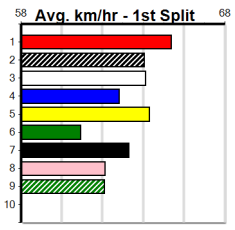

MC GRAFIX & SIGNS

Distance: 460m, Race Type: Grade 5, Total Prizemoney: $2,925
1st: $1,950, 2nd: $600, 3rd: $300, 4th: $75

7
8:41PM
(VIC time)

Keen on the chances of HIS SPECIAL (1) who can either lead or come off the speed to win in this class. FERNLEIGH (2) is the in-form runner and can make a mid race move. CALIMO (4) holds a class edge and is armed with a big finish.

Watchdog Tips:

1

2

4

6

Bet:

Win 1

Form	Box	Weight	Dist	Track	Date	Time	BON	Margin	1st/2nd (Time)	PIR	Checked	Comment	W/R	Split 1	S/P	Grade	Winning Boxes								
1																		HIS SPECIAL [5]							
BD	D				Apr-22													FREEDOM FIRE							
Trainer: John Carr (Devon Meadows)																	$3.60								
1st	(3)	31.9	460	WGL	R6	30-May-24	25.91	25.91	6.00	LUNCONTESTED (26.32)	M/111	.	.	6.55	$2.60	T3-5	<table border="1"> <tr><th>1</th><th>2</th><th>3</th><th>4</th><th>5</th><th>6</th><th>7</th><th>8</th></tr> <tr><td>1</td><td>1</td><td>1</td><td></td><td></td><td></td><td></td><td></td><td></td><td></td><td></td><td></td><td></td><td></td><td></td><td></td><td></td><td></td><td></td><td></td></tr> <tr><td>Prize</td><td colspan="8"></td><td colspan="8">$11,100.00</td></tr> <tr><td>Best</td><td colspan="8"></td><td colspan="8">25.91</td></tr> <tr><td>Starts</td><td colspan="8"></td><td colspan="8">30-5-6-3</td></tr> <tr><td>Trk/Dst</td><td colspan="8"></td><td colspan="8">10-2-3-0</td></tr> <tr><td>APM</td><td colspan="8"></td><td colspan="8">$5916</td></tr> </table>								
Owner(s): J Carr																									
2																		FERNLEIGH [5]							
BK	B				Jan-22													SUPERIOR FAITH							
Trainer: Joyce Condon (Devon Meadows)																	$3.80								
5th	(4)	28.4	435	SLE	R4	27-May-24	25.19	24.27	2.50	LDR. NARNIA (25.03)	M/655	.	.	5.51	$2.90	7	<table border="1"> <tr><th>1</th><th>2</th><th>3</th><th>4</th><th>5</th><th>6</th><th>7</th><th>8</th></tr> <tr><td></td><td></td><td></td><td></td><td>1</td><td>2</td><td>1</td><td></td><td></td><td></td><td></td><td></td><td></td><td></td><td></td><td></td><td></td><td></td><td></td><td></td></tr> <tr><td>Prize</td><td colspan="8"></td><td colspan="8">$5,350.00</td></tr> <tr><td>Best</td><td colspan="8"></td><td colspan="8">26.20</td></tr> <tr><td>Starts</td><td colspan="8"></td><td colspan="8">13-4-1-1</td></tr> <tr><td>Trk/Dst</td><td colspan="8"></td><td colspan="8">1-1-0-0</td></tr> <tr><td>APM</td><td colspan="8"></td><td colspan="8">$3692</td></tr> </table>								
Owner(s): J Wynd																									
3																		JONATHAN'S DREAM [5]							
BKW	D				Dec-21													AVA'S DREAM							
Trainer: Arend Gringhuis (Ripplebrook)																	$4.40								
1st	(5)	33.9	400	WGL	R11	30-May-24	22.96	22.96	0.50	LHAY RILEY (22.99)	Q/11	.	.	8.29	$5.60	T3-5	<table border="1"> <tr><th>1</th><th>2</th><th>3</th><th>4</th><th>5</th><th>6</th><th>7</th><th>8</th></tr> <tr><td>1</td><td>1</td><td></td><td></td><td>2</td><td>1</td><td></td><td></td><td></td><td></td><td></td><td></td><td></td><td></td><td></td><td></td><td></td><td></td><td></td><td></td></tr> <tr><td>Prize</td><td colspan="8"></td><td colspan="8">$17,770.00</td></tr> <tr><td>Best</td><td colspan="8"></td><td colspan="8">26.03</td></tr> <tr><td>Starts</td><td colspan="8"></td><td colspan="8">42-6-4-13</td></tr> <tr><td>Trk/Dst</td><td colspan="8"></td><td colspan="8">9-1-1-2</td></tr> <tr><td>APM</td><td colspan="8"></td><td colspan="8">$9340</td></tr> </table>								
Owner(s): A Gringhuis																									
4																		CALIMO [5]							
BK	D				Jun-21													MADALIA MAGGIE							
Trainer: John Connor (Rosedale)																	$6.00								
7th	(5)	35.3	640	SLE	R5	12-May-24	37.23	36.94	4.25	LDEWANA FERNANDO (36.94)	M/3222	.	.	6.30	$4.90	5	<table border="1"> <tr><th>1</th><th>2</th><th>3</th><th>4</th><th>5</th><th>6</th><th>7</th><th>8</th></tr> <tr><td>1</td><td>2</td><td>2</td><td>2</td><td>1</td><td></td><td></td><td></td><td></td><td></td><td></td><td></td><td></td><td></td><td></td><td></td><td></td><td></td><td></td><td></td></tr> <tr><td>Prize</td><td colspan="8"></td><td colspan="8">$22,700.00</td></tr> <tr><td>Best</td><td colspan="8"></td><td colspan="8">NBT</td></tr> <tr><td>Starts</td><td colspan="8"></td><td colspan="8">30-7-2-3</td></tr> <tr><td>Trk/Dst</td><td colspan="8"></td><td colspan="8">7-0-1-1</td></tr> <tr><td>APM</td><td colspan="8"></td><td colspan="8">$9027</td></tr> </table>								
Owner(s): J Connor																									
5																		BANKRUPT [5]							
BK	D				Dec-20													CALL ME BUBBLES							
Trainer: Ian Dann (Whitelaw)																	$17.00								

ENG SLE 2024-06-26