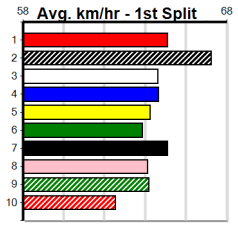

HOOKED ON SCOTCH AT STUD

Distance: 400m, Race Type: Grade 5, Total Prizemoney: $2,925
1st: $1,950, 2nd: $600, 3rd: $300, 4th: $75

Watchdog Tips:

5

6

1

4

Bet:

Win 5