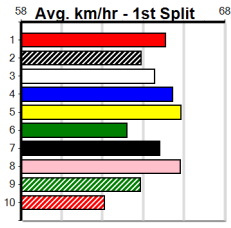

ENG SLE 2024-06-26

Warragul

SPORTSBET FINAL (1-4 WINS)

Distance: 460m, Race Type: Restricted Win Final, Total Prizemoney: \$3,360
1st: \$2,250, 2nd: \$690, 3rd: \$345, 4th: \$75

5
8:05PM
(VIC time)

FOR PETE'S SAKE (2) has superior speed soon after box rise and looks hard to hold out here.
IRISH LUCY (5) can improve on her luckless heat run and could be each way value. SON OF GHOST (1) ran an impressive heat placing.