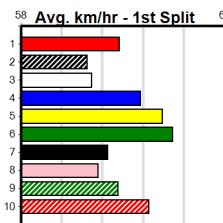

Trainer:

Owner(s):

Warragul

OAKS SUPER BOX FOR HIRE

Distance: 460m, Race Type: Mixed 6/7, Total Prizemoney: \$2,925

1st: \$1,950, 2nd: \$600, 3rd: \$300, 4th: \$75

4

7:45PM