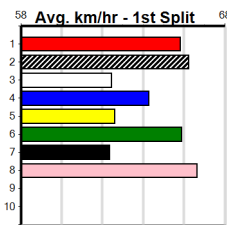

PAUA OF BUDDY AT STUD

Distance: 400m, Race Type: Mixed 6/7, Total Prizemoney: $2,925
1st: $1,950, 2nd: $600, 3rd: $300, 4th: $75

9

9:29PM

(VIC time)

JOCEEYLN WILL DO (8) had no luck at Traralgon on Friday and she is more suited to this circuit and a wide draw. DAINTREE SPIRIT (2) is ideally suited to this distance range and can dial up the heat soon after box rise.

Watchdog Tips: **2** **1** **3** **6** **Bet:** **Trifecta 2/1,3/1,3 ($10 - 500%)**