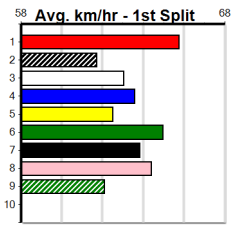

ENG SLE 2024-06-26

PHOTO MAN AT STUD

Distance: 460m, Race Type: Grade 5, Total Prizemoney: \$2,925
1st: \$1,950, 2nd: \$600, 3rd: \$300, 4th: \$75

Watchdog Tips: 1 4 2 6 Bet: Trifecta 1/2,4/2,4 (\$10 - 500%)