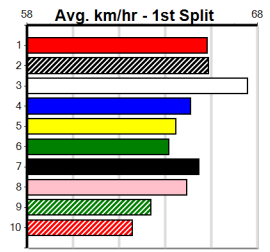

SHIMA SHINE AT STUD

Distance: 400m, Race Type: Grade 5, Total Prizemoney: $2,925
1st: $1,950, 2nd: $600, 3rd: $300, 4th: $75

MY MATE MINA (3) beat a smart type at Traralgon on Friday and on the strength of that effort looks the one to beat. ASTON IMAGE (2) can get a nice trail into the race and is racing with confidence.

Watchdog Tips: 3 2 1 5 **Bet:** Win 3

Form Box	Wgt	Dist	Track	Date	Time	BON	Margin	1st/2nd (Time)	PIR	Checked	Comment	WR	Split 1	S/P	Grade
JUNIOR PISTOL [5] $14.00															
Reliable beginner, does get tired, place.															
BK	Dog		Apr-21												
Owner(s): A Carr			Sire: BANJO BOY			Dam: PISTOL			Trainer: John Carr (Devon Meadows)						
Winning Distances: < 300m (0) 300 - 399m (7) 400 - 499m (1) 500 - 599m (0) 600 - 699m (0) > 700m (0)															
Winning Weights: 27.3(1) 27.4(1) 27.6(1) 27.9(1) 28.1(1) 28.4(2) 28.7(1)															
2nd (2)	28.4	350	TRA	R11	19-Apr-24	20.06	19.44	4.75L BOURNE SARAH (19.73)	M/43	.	.	.	6.64	$6.30	5
2nd (3)	29.0	400	WGL	R11	26-Apr-24	22.95	22.35	1.00L BELOW THE CURVE (22.90)	Q/11	.	.	.	8.36	$8.20	5
2nd (4)	28.4	350	TRA	R10	03-May-24	19.81	19.33	7.00L RUAPUKE ROCKS (19.33)	M/22	.	.	.	6.51	$5.50	5
2nd (8)	28.7	300	HVL	R11	12-May-24	16.99	16.66	1.75L MINI STAR (16.86)	Q/1	.	.	.	3.91	$30.60	5
6th (2)	28.9	400	WGL	R11	21-May-24	23.29	22.56	6.50L MINOLI MAGIC (22.86)	Q/45	.	.	.	8.58	$16.50	5
6th (6)	29.0	300	HVL	R10	02-Jun-24	17.35	16.66	8.00L MAJOR CYCLONE (16.81)	M/2	.	.	.	3.96	$51.00	5
5th (5)	29.1	400	WGL	R10	11-Jun-24	23.19	22.72	1.75L CURRY CLASSIFIED (23.07)	Q/11	.	.	.	8.30	$18.90	5
3rd (4)	29.8	400	WGL	R11	18-Jun-24	23.21	22.54	4.50L GALLOPING SUZIE (22.90)	Q/33	.	.	.	8.55	$14.90	5
Last 3 wins NOT included above															
1st (4)	28.4	350	TRA	R12	10-Jul-23	19.87	19.87	5.50L CAPTAIN CRUISER (20.25)	Q/11	.	.	.	6.61	$3.30	T3-5
1st (4)	28.4	390	BAL	R4	16-Dec-23	22.57	22.33	0.75L CHASING BOODIE (22.61)	Q/11	.	.	.	8.51	$4.10	5
1st (8)	28.7	350	TRA	R11	02-Feb-24	19.83	19.67	1.5L CRUISING THROUGH (19.94)	Q/11	.	.	.	6.55	$30.70	5

Box History

Bx	1st	2nd	3rd	4th	5th	6th	7th	8th
1								
2	1	1	2	1	1	2		
3	2	2	1	1	2			
4	3	2	2			2		1
5	1	1	3	2	2	2		
6		2	2			2	1	
7		2	1	2			1	
8	1	1	2				3	

Prize Best Starts Trk/Dts APM: $18020.00, 23.17(3)-27/4/23, 61-8-12-15, 22-1-4-6, 5077

Form Box	Wgt	Dist	Track	Date	Time	BON	Margin	1st/2nd (Time)	PIR	Checked	Comment	WR	Split 1	S/P	Grade
ASTON IMAGE [5] $6.00															
Racing well, settles on the speed, danger.															
BD	Dog		Oct-21												
Owner(s): R Borda			Sire: ASTON DEE BEE			Dam: ASTON GEISHA			Trainer: Nicole Lund (Longwarry)						
Winning Distances: < 300m (0) 300 - 399m (0) 400 - 499m (3) 500 - 599m (0) 600 - 699m (0) > 700m (0)															
Winning Weights: 33.7(1) 33.9(1) 34.4(1)															
6th (6)	34.9	350	TRA	R3	17-Apr-24	20.40	19.73	5.00L OMEGA ROSITA (20.06)	M/77	.	.	.	7.01	$8.90	M
1st (1)	34.4	400	WGL	R1	02-May-24	22.92	22.84	2.50L WEEONA BORIS (23.08)	Q/11	.	SW	.	8.44	$4.30	T3-M
2nd (2)	34.4	400	WGL	R9	09-May-24	23.32	23.16	0.75L HOT HAILEY (23.28)	M/21	.	.	.	8.57	$2.50	7
4th (2)	34.1	350	TRA	R3	15-May-24	20.52	19.69	11.00L POSH PAWS (19.76)	S/65	.	.	.	6.81	$13.50	X67
7th (5)	34.3	300	HVL	R2	19-May-24	17.14	16.55	5.00L MISSES EASY (16.80)	S/8	.	.	.	4.30	$78.50	X67
2nd (2)	34.1	400	WGL	R3	23-May-24	22.94	22.75	2.75L ASTON SPRITZ (22.75)	M/32	.	.	.	8.49	$6.40	7
1st (6)	33.9	400	WGL	R9	28-May-24	23.08	22.34	2.75L BANG ON BLUE (23.27)	S/11	.	SW	.	8.56	$12.90	X67
1st (1)	33.7	400	WGL	R3	18-Jun-24	22.93	22.54	2.25L SPICY MADAM (23.08)	M/21	.	.	.	8.37	$4.30	X67
Last 3 wins NOT included above