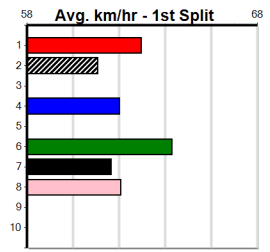

SPORTSBET GO THE BLUE DOG

Distance: 460m, Race Type: Maiden, Total Prizemoney: $2,535
1st: $1,680, 2nd: $520, 3rd: $260, 4th: $75

REALITY PIE (4) showed enough talent here last week on debut to suggest he can take out this race. HARVINGTON (1) has been crying out for an inside draw and should be on the speed from the outset. FRONT STAGE (6) is armed with early speed.

Watchdog Tips: **4** **1** **6** **7** **Bet:** **Box Trifecta 1,4,6,7 ($10 for 41.67%)**

1

HARVINGTON [M] **$3.00**

Been looking for this draw, major player.

BK Dog May-22 Sire: SHIMA SHINE Dam: ITA LOUISA Trainer: Doris Toner (Bunyip)

Owner(s): S Toner

Winning Distances: < 300m (0) 300 - 399m (0) 400 - 499m (0) 500 - 599m (0) 600 - 699m (0) > 700m (0)

Winning Weights:

Pos	Dist	Wgt	Track	Date	Time	BOB	Margin	1st/2nd (Time)	PIR	Checked	Comment	WR	Split 1	S/P	Grade
4th (4)	35.3	525	MEP	R1	24-Apr-24	30.87	29.79	10.00 GOLIATH (30.19)	M/4444	.	.	.	5.28	$11.70	M
4th (2)	35.5	515	SAP	R1	28-Apr-24	30.26	29.50	3.75L BLACK IN STYLE (29.99)	M/6434	.	.	.	5.26	$6.00	MH
4th (7)	35.5	395	TRA	R2	15-May-24	22.93	22.19	6.50L BEGGIN' (22.49)	M/434	.	SW	.	3.93	$8.10	M
2nd (4)	35.3	515	SAP	R1	20-May-24	30.06	29.40	2.25L MITZI ROCKS (29.90)	M/4322	.	SW	.	5.26	$6.70	M
2nd (5)	35.0	400	WGL	R1	18-Jun-24	23.21	22.54	2.00L WATER BOMB (23.09)	M/54	.	V7	.	8.93	$2.20	M

Last 3 wins NOT included above

Box History

Bx	1st	2nd	3rd	4th	5th	6th	7th	8th
1								
2								
3								
4		1		1				
5		1						
6								
7					1			
8								

Prize Best $1335.00
Starts FSTD
Trk/Dts 5-0-2-0
APM 0-0-0-0 1172

2

FARSIGHT [M] **$6.50**

No luck on debut, look for improvement.

BK Bitch Mar-22 Sire: BERNARDO Dam: SEGOVIA'S DREAM Trainer: Bryan Sykes (Upper Beaconsfield)

Owner(s): B Sykes

Winning Distances: < 300m (0) 300 - 399m (0) 400 - 499m (0) 500 - 599m (0) 600 - 699m (0) > 700m (0)

Winning Weights:

Pos	Dist	Wgt	Track	Date	Time	BOB	Margin	1st/2nd (Time)	PIR	Checked	Comment	WR	Split 1	S/P	Grade
6th (4)	28.8	460	WGL	R2	18-Jun-24	26.80	25.51	12.00 REALITY IS (25.97)	Q/668	.	.	.	6.83	$4.30	M

Last 3 wins NOT included above

Box History

Bx	1st	2nd	3rd	4th	5th	6th	7th	8th
1								
2								
3								
4						1		
5								
6								
7								
8								

Prize Best $0.00
Starts NBT
Trk/Dts 1-0-0-0
APM 1-0-0-0 0

3

LUNA MIKADO [M] **$7.50**

First starter, betting best guide.

BK Bitch Jun-22 Sire: SIDESHOW MARJEN Dam: LADY MIKADO Trainer: Maria Barber (Hoddles Creek)

Owner(s): J AND J (SYN), M Barber, P Jones

Winning Distances: < 300m (0) 300 - 399m (0) 400 - 499m (0) 500 - 599m (0) 600 - 699m (0) > 700m (0)

Winning Weights:

Pos	Dist	Wgt	Track	Date	Time	BOB	Margin	1st/2nd (Time)	PIR	Checked	Comment	WR	Split 1	S/P	Grade

Last 3 wins NOT included above

Box History

Bx	1st	2nd	3rd	4th	5th	6th	7th	8th
1								
2								
3								
4								
5								
6								
7								
8								

Prize Best $0
Starts FSH
Trk/Dts 0-0-0-0
APM 0-0-0-0 0

4

REALITY PIE [M] **$5.50**

Top effort on debut, better for the run, go close.

RF Dog Jul-22 Sire: ASTON RUPEE Dam: WHAT A SURPRISE Trainer: Michael Tharle (Devon Meadows)

Owner(s): realitylodge (SYN), M Tharle, P Hartley, M Tharle

Winning Distances: < 300m (0) 300 - 399m (0) 400 - 499m (0) 500 - 599m (0) 600 - 699m (0) > 700m (0)

Winning Weights:

Pos	Dist	Wgt	Track	Date	Time	BOB	Margin	1st/2nd (Time)	PIR	Checked	Comment	WR	Split 1	S/P	Grade
3rd (7)	32.0	460	WGL	R2	18-Jun-24	26.29	25.51	4.75L REALITY IS (25.97)	Q/333	.	.	.	6.77	$4.50	M

Last 3 wins NOT included above

Box History

Bx	1st	2nd	3rd	4th	5th	6th	7th	8th
1								
2								
3								
4								
5								
6								
7			1					
8								

Prize Best $260.00
Starts NBT
Trk/Dts 1-0-0-1
APM 1-0-0-1 260