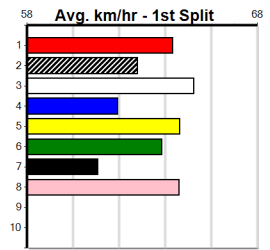

KHANS HOSPITALITY SERVICES

Distance: 400m, Race Type: Grade 7, Total Prizemoney: $2,925
1st: $1,950, 2nd: $600, 3rd: $300, 4th: $75

ELENA'S JEBRYNAH (8) was a smart 22.76 winner here 2 starts back and a similar performance would her see hard to catch. OLIVER KELTON (5) showed promise last preparation and can fire fresh first up from a brief spell.

Watchdog Tips: **8** **5** **1** **7** **Bet:** **Win 8**

1

HARAJUKU LASS [7] **Armed with early speed, last 50m a worry.** **$6.00**
BK Bitch Jul-22 Sire: FERAL FRANKY Dam: MIYAZAKI
Owner(s): A Lie
Winning Distances: < 300m (0) 300 - 399m (0) 400 - 499m (1) 500 - 599m (0) 600 - 699m (0) > 700m (0)
Winning Weights: 23.2(1)
6th (7) 23.1 400 GEL R1 22-Mar-24 23.53 22.53 11.00 MILL ALI (22.80) Q/66 . . . . . 9.01 $45.00 M
1st (7) 23.2 400 WGL R9 04-Apr-24 23.04 22.65 3.75L OUR GLAD (23.30) M/11 . . . . . 8.52 $5.30 T3-RW
2nd (5) 23.2 390 WBL R3 11-Apr-24 22.31 22.09 0.05L LEON'S ENTITY (22.31) Q/11 . . . . . 8.69 $22.20 7
6th (2) 23.2 390 SHP R2 22-Apr-24 23.24 21.96 13.00 RAGING STORM (22.34) Q/26 . . . . . 8.53 $10.50 7
8th (5) 23.1 390 SHP R9 29-Apr-24 22.90 21.97 8.50L LIFE'S A PARTY (22.33) M/88 . . . . . 9.03 $5.10 X67
2nd (6) 23.4 390 BAL R4 06-May-24 22.28 21.89 3.5L NO RIGHT TURNS (22.04) M/22 . . . . . 8.53 $9.30 T3-7
4th (3) 23.8 400 GEL R3 11-Jun-24 22.89 22.65 1.75L PURPLE SAPPHIRE (22.77) Q/12 . . . . . 8.45 $4.70 7
3rd (3) 23.4 400 WGL R3 18-Jun-24 23.12 22.54 2.75L ASTON IMAGE (22.93) M/33 . . . . . 8.60 $4.70 X67
Last 3 wins NOT included above
Trainer: Jason Sharp (Lara)

Box History

Bx	1st	2nd	3rd	4th	5th	6th	7th	8th
1								
2								
3								
4								
5								
6								
7								
8								

Prize Best	$2530.00
Starts	23.04(7)-4/4/24
Trk/Dts	9-1-2-2
APM	2-1-0-1
	1722

2

BELLA STELLA [7] **Down on form and confidence, prefer others.** **$26.00**
BK Bitch Nov-21 Sire: BAROOGA BRETT Dam: BALKAN DOTTI
Owner(s): B Garrick
Winning Distances: < 300m (0) 300 - 399m (0) 400 - 499m (1) 500 - 599m (0) 600 - 699m (0) > 700m (0)
Winning Weights: 24.8(1)
6th (3) 24.8 460 WGL R1 30-Apr-24 26.89 25.78 15.00 SERGEANT POPE (25.90) M/356 . . . . . 6.69 $13.00 M
1st (1) 24.8 400 WGL R1 09-May-24 23.25 23.16 3.5L MY BLAZE (23.49) M/11 . . . . . 8.58 $2.80 M
4th (8) 25.1 400 WGL R3 16-May-24 23.50 22.71 7.00L BANDARI (23.03) S/45 . . . . . 8.62 $3.60 T3-7
8th (8) 25.0 400 WGL R10 21-May-24 24.31 22.56 21.00 HIGH END CASH (22.86) M/58 . . . . . 8.96 $22.20 X67
6th (7) 25.2 400 GEL R10 29-May-24 23.48 22.40 14.00 BIG BUCKETS (22.55) M/24 . . . . . 8.81 $32.40 7
5th (2) 25.4 400 WGL R9 30-May-24 23.29 22.96 3.25L SKY BLAZER (23.08) M/65 . . . . . 8.61 $7.60 T3-7
8th (3) 24.5 400 WGL R9 11-Jun-24 23.61 22.72 7.50L UNSURPASSED (23.09) M/78 . . . . . 8.67 $53.90 X67
6th (5) 25.0 400 WGL R4 13-Jun-24 24.33 22.90 7.00L CERTAIN MAGIC (23.84) M/65 . . . . . 8.98 $9.40 7
Last 3 wins NOT included above
Trainer: Danny Cortese (Devon Meadows)

Box History

Bx	1st	2nd	3rd	4th	5th	6th	7th	8th
1	1							
2								
3								
4								
5								
6								
7								
8								

Prize Best	$1310.00
Starts	23.25(1)-9/5/24
Trk/Dts	10-1-0-1
APM	8-1-0-1
	1048