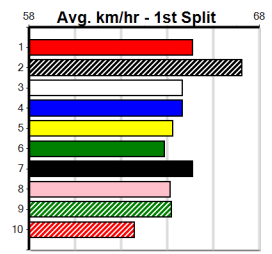

Warragul
12
10:27PM
(VIC time)

HOOKED ON SCOTCH AT STUD

Distance: 400m, Race Type: Grade 5, Total Prizemoney: $2,925
1st: $1,950, 2nd: $600, 3rd: $300, 4th: $75

VALENCIA JIM (5) has been racing in much tougher races of late and with a timely beginning can lead throughout. ASTON ANGELO (6) is a handy front runner who can get a nice cart early into this race. FERUGS BALE (1) is drawn to feature in the placings

Watchdog Tips: 5 6 1 4 **Bet:** Win 5

Form Box	Wgt	Dist	Track	Date	Time	BON	Margin	1st/2nd (Time)	PIR	Checked	Comment	WR	Split 1	S/P	Grade	
1	FERUGS BALE (NSW)[5] $4.40															
	BK Dog Nov-21 Sire: DYNA VILLA Dam: HADEEL BALE Trainer: Luke Harris (Devon Meadows)															
	Owner(s): L Harris															
	Winning Distances: < 300m (0) 300 - 399m (0) 400 - 499m (4) 500 - 599m (0) 600 - 699m (0) > 700m (0)															
	Winning Weights: 33.9(1) 34.2(1) 34.6(1) 34.9(1)															
	5th (3)	34.5	400	WGL	R11	14-May-24	23.12	22.61	2.00L HYPERKINETIC (23.00)	M/44	.	.	.	8.56	$14.10	5
	8th (5)	34.6	400	WGL	R11	21-May-24	23.56	22.56	10.00 MINOLI MAGIC (22.86)	S/78	.	.	.	8.69	$55.70	5
	4th (2)	34.8	400	GEL	R2	25-May-24	23.05	22.40	4.50L YAALA JUNIOR (22.74)	M/33	.	.	.	8.75	$3.90	RW
	2nd (4)	34.9	400	GEL	R10	28-May-24	22.88	22.41	7.00L SUPER TONE (22.41)	M/43	.	.	.	8.64	$8.40	T3-5
	2nd (4)	35.2	390	WBL	R12	05-Jun-24	22.32	21.96	0.75L DOT'S REDEEMER (22.28)	M/11	.	.	.	8.57	$12.10	5
	6th (1)	35.2	400	WGL	R11	11-Jun-24	23.67	22.72	11.00L BIG TIMBER (22.95)	M/44	.	.	.	8.48	$3.20	5
	2nd (3)	35.7	400	WGL	R6	15-Jun-24	23.08	22.97	0.25L PERFECT WILLOW (23.06)	M/53	.	.	.	8.54	$4.30	X45
	2nd (2)	35.5	400	GEL	R11	21-Jun-24	22.80	22.41	1.75L DEWY NEWS (22.68)	M/23	.	.	.	8.52	$5.60	5
	Last 3 wins NOT included above															
	1st (2)	33.9	400	GEL	R5	30-Jan-24	22.74	22.70	3.75L IDYLLIC PAIGE (22.99)	Q/11	.	.	.	8.42	$3.40	T3-7
1st (5)	34.6	400	GEL	R6	25-Mar-24	22.68	22.68	1.75L SUN IN CUBA (22.79)	Q/11	.	SW	.	8.48	$9.50	X67	
1st (2)	34.9	435	SLE	R12	07-Apr-24	24.73	24.50	0.05L DR. HAROLD (24.73)	M/211	.	.	.	5.23	$35.80	5	
2	LET'S WIN OLLIE (NSW)[5] $8.00															
	BK Dog May-22 Sire: WOW Dam: LET'S WIN MEISHA Trainer: Jason Sharp (Lara)															
	Owner(s): E Burrett															
	Winning Distances: < 300m (0) 300 - 399m (3) 400 - 499m (2) 500 - 599m (0) 600 - 699m (0) > 700m (0)															
	Winning Weights: 31.0(2) 31.1(1) 31.2(1) 31.3(1)															
	1st (7)	31.0	400	GEL	R3	22-Mar-24	22.72	22.53	0.25L RAPIDFIRE DENZEL (22.74)	M/21	.	SW	.	8.47	$1.90	X67
	1st (8)	31.1	390	WBL	R3	28-Mar-24	22.16	22.03	2.25L BLAME SPENCER (22.32)	M/11	.	.	.	8.54	$6.90	5
	4th (5)	31.3	350	TRA	R11	03-Apr-24	20.51	19.82	8.50L LORD PANAMA (19.92)	M/65	.	.	.	6.90	$2.20	5
	1st (7)	31.3	390	SHP	R4	08-Apr-24	22.21	21.71	0.50L KENTUCKY GUS (22.24)	M/11	.	SW	.	8.38	$4.70	RWH
	8th (4)	30.9	390	SHP	R4	15-Apr-24	23.36	21.75	17.00L TROPIC MAN (22.21)	M/56	.	.	.	8.84	$3.60	RWF
	4th (1)	31.1	390	BAL	R12	15-May-24	22.67	22.06	8.00L SPRING AMMO (22.12)	M/32	.	.	.	8.53	$2.80	5
	7th (6)	31.1	410	HOR	R10	11-Jun-24	24.34	23.42	7.00L BROADSIDE (23.86)	M/48	.	.	.	10.57	$7.10	5
	8th (7)	30.8	400	WGL	R11	18-Jun-24	23.52	22.54	9.00L GALLOPING SUZIE (22.90)	S/47	.	.	.	8.56	$5.40	5
	Last 3 wins NOT included above															
	1st (2)	31.2	390	WBL	R1	07-Feb-24	22.21	21.78	2.00L APPLE PIE GIRL (22.34)	Q/11	.	.	.	8.45	$1.80	M
1st (3)	31.0	410	HOR	R10	27-Feb-24	23.32	23.07	1.25L MAYDAY MAYDAY (23.39)	M/11	.	.	.	10.28	$2.80	X67	
3	FLYING BUTCHER [5] $17.00															
	BK Dog Apr-21 Sire: MY REDEEMER Dam: FLYING SMOOTH Trainer: Peter Kelly (Longwarry North)															
	Owner(s): P Kelly															
	Winning Distances: < 300m (0) 300 - 399m (1) 400 - 499m (1) 500 - 599m (4) 600 - 699m (0) > 700m (0)															
	Winning Weights: 31.4(2) 31.7(1) 31.9(1) 32.0(1) 32.8(1)															
	2nd (1)	31.4	520	WPK	R4	23-Aug-23	30.22	29.82	0.25L LEG SPEED (30.20)	223	223	.	.	5.46	$9.00	X45
	1st (6)	31.7	515	SAP	R5	10-Sep-23	29.87	29.39	6.50L COACH BEARD (30.30)	M/6321	.	SW	.	5.27	$17.50	5H
	8th (2)	32.0	515	SAN	R6	14-Sep-23	30.27	29.31	14.00L ROCK ME ROCCO (29.31)	M/6888	.	.	.	5.26	$18.80	5F
	5th (3)	32.5	515	SAN	R5	05-Oct-23	30.33	29.62	6.00L WINNINGTON BALE (29.92)	M/4455	.	.	.	5.19	$9.30	5
	8th (2)	33.0	435	SLE	R7	28-Jan-24	25.36	24.22	17.00L BINGO BEANIE (24.22)	M/578	.	.	.	5.43	$31.20	X45
	6th (2)	32.9	435	SLE	R7	02-Jun-24	25.28	24.37	7.50L VALENCIA JIM (24.77)	M/676	.	.	.	5.40	$16.20	X45