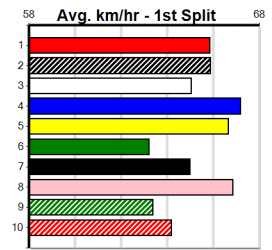

Warragul
10
9:51PM
(VIC time)

HARD STYLE RICO AT STUD

Distance: 400m, Race Type: Mixed 4/5, Total Prizemoney: $3,360
1st: $2,250, 2nd: $690, 3rd: $345, 4th: $75

HOT SCOTCH (1) drops in grade and from the gun draw looks mighty hard to beat. ALWAYS A THRILL (6) once fully balanced can explode into contention. MISS HAZEL (2) is drawn to run an improved race.

Watchdog Tips: **1** **6** **2** **5** **Bet:** Trifecta 1/2,5,6/2,5,6 ($10 - 166.67%)

1

HOT SCOTCH [4] **Class edge, gun draw, the one to catch.** **$1.90**
BD Dog Nov-20 Sire: HOOKED ON SCOTCH Dam: ZALL GOOD
Owner(s): M Brown
Winning Distances: < 300m (0) 300 - 399m (3) 400 - 499m (9) 500 - 599m (5) 600 - 699m (0) > 700m (0)
Winning Weights: 30.1(1) 30.3(1) 30.5(1) 30.6(3) 30.7(1) 30.8(1) 30.9(1) 31.0(4) 31.1(1) 31.3(1) 31.6(1) 32.1(1)
2nd (1) 30.7 525 MEP R9 14-Feb-24 30.14 30.06 1.25L NITRO HARVEY (30.06) M/2111 . . . 5.15 $5.30 X34
2nd (7) 30.6 525 MEP R8 21-Feb-24 30.27 30.19 1.25L DARK LABEL (30.19) M/2211 . . . 5.21 $4.20 X34
2nd (2) 30.8 515 SAP R7 25-Feb-24 29.78 29.46 4.75L DUNDEE REBEL (29.46) Q/1222 . . . 5.10 $3.10 X34
5th (5) 31.0 515 SAP R12 03-Mar-24 29.96 29.28 8.00L SHAKE IT OFF (29.41) M/2444 . . . 5.18 $5.10 X45
5th (4) 30.8 450 SHP R8 18-Mar-24 25.42 24.63 10.00 SMOOTH PLANE (24.73) M/355 . . . 6.72 $29.10 SH
7th (7) 30.6 400 WGL R9 25-Mar-24 23.12 22.46 9.50L MI AMIGO TEQUILA (22.46) M/777 . . . 8.69 $8.60 FFA
2nd (4) 30.8 400 WGL R8 11-Jun-24 22.74 22.72 0.50L VICTA TARA (22.72) Q/11 . . . 8.23 $8.70 FFA
2nd (6) 30.8 400 WGL R8 18-Jun-24 22.92 22.54 5.50L VICTA TARA (22.54) M/22 . . . 8.49 $5.50 FFA
Last 3 wins NOT included above
1st (1) 30.3 525 MEA R4 26-Aug-23 30.53 29.87 2.50L HEAD THE CHARGE (30.70) M/6633 . . SW . 5.30 $4.20 SF
1st (8) 30.6 460 GEL R9 08-Sep-23 25.89 25.63 0.25L BOSTON GARDEN (25.90) Q/223 . . . 6.65 $4.80 X45
1st (2) 30.1 400 WGL R12 05-Jan-24 22.56 22.56 4.25L CHEAP CHARLIE (22.85) M/32 . . SW . 8.54 $1.50 X45
Trainer: Ian Brown (Loch)

2

MISS HAZEL (NSW)[5] **Better than form, better draw, likely improver.** **$10.00**
BK Bitch Mar-22 Sire: FERNANDO BALE Dam: BLACK AMEX
Owner(s): Black Amex Syndicate (SYN), M Phillips, K Jackson, D Ford
Winning Distances: < 300m (0) 300 - 399m (3) 400 - 499m (4) 500 - 599m (0) 600 - 699m (0) > 700m (0)
Winning Weights: 27.0(1) 27.3(1) 27.5(1) 27.6(3) 27.7(1)
2nd (7) 27.4 390 BAL R10 20-Mar-24 22.10 21.94 2.25L DAINTREE DAMAGE (21.94) M/53 . . . 8.46 $4.60 5
2nd (7) 27.5 410 HOR R7 27-Mar-24 23.23 22.70 8.00L SILVER BRUTE (22.70) M/44 . . . 10.36 $7.70 FFA
8th (4) 27.6 410 HOR R7 02-Apr-24 24.09 23.24 11.00 FITZROY BALE (23.37) M/68 . . . 10.55 $2.40 X34
1st (2) 27.7 390 SHP R11 08-Apr-24 22.03 21.71 0.50L CANYA SUPERSONIC (22.05) M/32 . . . 8.45 $5.70 5
2nd (5) 28.1 400 GEL R5 03-May-24 22.64 22.45 0.50L BORACAY STORM (22.61) M/33 . . . 8.55 $6.10 X45
3rd (4) 28.4 400 GEL R7 10-May-24 22.90 22.76 1.25L QUEST FOR MAGIC (22.82) M/44 . . . 8.61 $3.70 X45
6th (8) 28.2 400 GEL R10 17-May-24 23.96 22.62 20.00 ALL TALENT (22.62) S/76 . . VO . 8.67 $3.70 X45
7th (4) 28.3 410 HOR R7 28-May-24 24.11 22.94 12.00 HARTNEY (23.33) M/78 . . . 10.77 $21.50 X34
Last 3 wins NOT included above
1st (6) 27.6 395 TRA R11 27-Dec-23 22.65 21.94 0.75L PROJECTOR (22.69) M/333 . . . 3.81 $2.70 5
1st (4) 27.5 390 WBL R10 15-Feb-24 21.97 21.95 1.5L ASTON SHEERAN (22.07) M/22 . . . 8.71 $2.40 5
1st (2) 27.6 410 HOR R10 05-Mar-24 22.95 22.89 2.50L INTEX BALE (23.11) M/11 . . . 10.28 $1.80 5
Trainer: Jason Sharp (Lara)