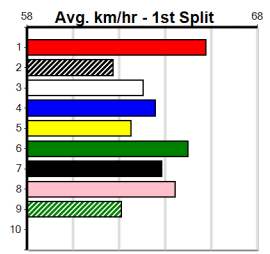

PHOTO MAN AT STUD

Distance: 460m, Race Type: Grade 5, Total Prizemoney: $2,925
1st: $1,950, 2nd: $600, 3rd: $300, 4th: $75

Expect CURRY CLASSIFIED (1) to find the arm here at some point and from the gun draw looks the one to catch. AYLA ROSE (4) has been racing well in tougher races and a top 3 finish looks likely.

Watchdog Tips: 1 4 2 6 Bet: Trifecta 1/2,4/2,4 ($10 - 500%)

CURRY CLASSIFIED (SA)[5] Should find the arm at some stage, the one to beat $2.80
BK Bitch Mar-21 Sire: BARCIA BALE Dam: SHIMA BREEZE
Owner(s): D Jolley
Trainer: Lyn Smith (Nambrok)

MARCO ROSE [5] Rarely runs a bad race in this class, can threaten $6.00
BK Dog Dec-21 Sire: ZACK MONELLI Dam: ROSE ROSE
Owner(s): S Chignell
Trainer: Jeffrey Chignell (Rosedale)

HAY RILEY [5] Biks Racing well, mid race speed, place value. $13.00
BK Dog Nov-21 Sire: FLYING RICCIARDO Dam: FINE CHAMPAN
Owner(s): C Fulford
Trainer: Lindsay Fulford (Maffra)

AYLA ROSE [5] Been racing well in harder races, danger. $6.50
BE Bitch Feb-22 Sire: SHIMA SHINE Dam: SHANTELE ROSE
Owner(s): S Chignell
Trainer: Jeffrey Chignell (Rosedale)

OMEGA BOWIE [5] *** SCRATCHED *** $4.60
BD Dog Jun-21 Sire: FERNANDO BALE Dam: OMEGA BRITTANY
Owner(s): B Harper
Trainer: Barry Harper (Seaspray)

1

2

3

4

5