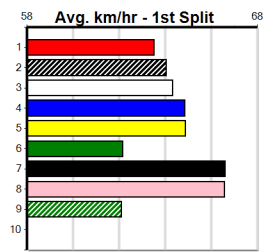

BARN BAR FUNCTION ROOM

Distance: 460m, Race Type: Grade 5, Total Prizemoney: $2,925
1st: $1,950, 2nd: $600, 3rd: $300, 4th: $75

WRONG BIAS (8) has the required speed to cross and lead and can turn for home with a healthy lead. DEADLY CLASS (1) holds a class edge and is drawn to sow his best form. GRANNY ROSSES (3) has been placed at G1 level.

Watchdog Tips: 8 1 3 6 Bet: Win 8

Form Box Wgt Dist Track Date Time BON Margin 1st/2nd (Time) PIR Checked Comment W/R Split 1 S/P Grade

DEADLY CLASS [5] Serious talent, loves this draw, big danger. $3.30
BK Dog Jun-20 Sire: BARCIA BALE Dam: ELEVATED
Owner(s): PLUSH (SYN), A Manolitsis, H Manolitsis, A Gannell
Trainer: Karen Pitt (Pearcedale)

Box History table for DEADLY CLASS [5] showing performance across 8 boxes and 8th race.

MAHJONG BAILEY (SA)[5] Can unwind a big finish at times, place chance. $11.00
BK Dog Jun-20 Sire: PANHANDLE SLIM Dam: MAHJONG WORLD
Owner(s): S Chiu
Trainer: Darren Archer (Nilma North)

Box History table for MAHJONG BAILEY (SA)[5] showing performance across 8 boxes and 8th race.

GRANNY ROSES [5] Gone to another level this prep, major player. $5.50
BK Bitch Aug-21 Sire: BERNARDO Dam: MACY LEE
Owner(s): S Chignell
Trainer: Sharon-lee Chignell (Rosedale)

Box History table for GRANNY ROSES [5] showing performance across 8 boxes and 8th race.

VALENCIA LOLA [5] Front runner, tough draw, may not ross. $15.00
BK Bitch Oct-21 Sire: FERNANDO BALE Dam: COURTING
Owner(s): J Gieschen
Trainer: Jennifer Gieschen (Valencia Cree)

Box History table for VALENCIA LOLA [5] showing performance across 8 boxes and 8th race.

FIRE HOSE [5] *** SCRATCHED *** $7.50
BE Dog Aug-20 Sire: AUSSIE INFRARED Dam: OKAWA IN BLACK
Owner(s): OKAWAPARK (SYN), C Tilley, K Markham
Trainer: Christopher Tilley (Sale)

Box History table for FIRE HOSE [5] showing performance across 8 boxes and 8th race.

1

2

3

4

5