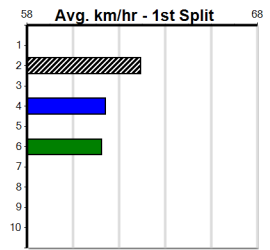

VIATEK

Distance: 400m, Race Type: Maiden, Total Prizemoney: $2,535
1st: $1,680, 2nd: $520, 3rd: $260, 4th: $75

Host of first starters so betting best guide to this race. Best of the exposed runners is BONIECKI (6) who has enough early speed to cross and lead which goes along way to winning maiden races with a number of inexperienced runners.

Watchdog Tips: 6 4 8 10 Bet: Win 6

HATE THE DRAKE [M] Nicely bred type, draw should help, respect. $5.50
BD Dog May-22 Sire: FERAL FRANKY Dam: ELVISA BALE
Owner(s): A Isai Trainer: Rosalie Kerr (Caldermeade)
Winning Distances: < 300m (0) 300 - 399m (0) 400 - 499m (0) 500 - 599m (0) 600 - 699m (0) > 700m (0)
Winning Weights:
Box History table with columns Bx, 1st, 2nd, 3rd, 4th, 5th, 6th, 7th, 8th and summary statistics.

TERRORISING TOM [M] *** SCRATCHED *** $11.00
BK Dog Dec-21 Sire: TOMMY SHELBY Dam: CHLOE LOUISE
Owner(s): C Fulford Trainer: Corey Fulford (Maffra)
Winning Distances: < 300m (0) 300 - 399m (0) 400 - 499m (0) 500 - 599m (0) 600 - 699m (0) > 700m (0)
Winning Weights:
7th (5) 28.7 435 SLE R2 08-May-24 25.64 24.32 15.00 LITTLE MEG (24.65) M/456 5.46 $11.80 M
4th (6) 28.7 350 TRA R1 13-May-24 20.95 19.97 3.25L SMOOTH FIRE (20.74) M/32 6.82 $5.40 M
4th (7) 28.7 350 TRA R1 20-May-24 20.65 19.98 4.25L WINCKIE BALE (20.36) M/24 6.89 $18.80 T3-M
5th (7) 28.5 400 WGL R1 30-May-24 23.74 22.96 7.50L DANCING DARCIE (23.23) M/22 SW 8.79 $9.90 T3-M
2nd (2) 28.4 400 WGL R2 20-Jun-24 23.10 22.89 1.25L MARS BALE (23.02) Q/11 8.42 $10.20 T3-M
Box History table with columns Bx, 1st, 2nd, 3rd, 4th, 5th, 6th, 7th, 8th and summary statistics.

WEEONA BELLA [M] Bred to have some talent, watch betting. $8.00
BD Bitch Aug-21 Sire: FERNANDO BALE Dam: NASH ROAD BETTY
Owner(s): S Whyte Trainer: John Jarkis (Lang Lang East)
Winning Distances: < 300m (0) 300 - 399m (0) 400 - 499m (0) 500 - 599m (0) 600 - 699m (0) > 700m (0)
Winning Weights:
Box History table with columns Bx, 1st, 2nd, 3rd, 4th, 5th, 6th, 7th, 8th and summary statistics.

HOOK SHOT [M] Still learning, has a mid race motor, threat. $5.50
BK Dog Dec-21 Sire: WALK HARD Dam: HONEY BOURBON
Owner(s): WE'RE ALL MATES (SYN), G Clifton, D McKenzie Trainer: Gavin Clifton (Tynong Nth)
Winning Distances: < 300m (0) 300 - 399m (0) 400 - 499m (0) 500 - 599m (0) 600 - 699m (0) > 700m (0)
Winning Weights:
5th (4) 33.3 400 WGL R2 14-May-24 23.83 22.61 8.00L PEN TO PAPER (23.28) S/76 9.08 $6.20 M
2nd (7) 32.4 400 WGL R2 18-May-24 23.08 22.82 3.00L TOUGH TAZ (22.88) S/43 8.61 $11.00 M
2nd (4) 32.7 400 WGL R1 23-May-24 23.33 22.75 0.25L SKY BLAZER (23.32) S/45 V0 8.82 $2.70 M
ST (-) 32.3 400 WGL 20-Jun-24 23.03 4.75L Trial Cleared M/44 4of4 . ST
Box History table with columns Bx, 1st, 2nd, 3rd, 4th, 5th, 6th, 7th, 8th and summary statistics.

SASSY SPICE [M] Bred to have some early speed, keep safe. $6.50
BK Bitch Mar-22 Sire: SHIMA SHINE Dam: SUGAR SPICE
Owner(s): C Williams Trainer: Christopher Williams (Wangaratta)
Winning Distances: < 300m (0) 300 - 399m (0) 400 - 499m (0) 500 - 599m (0) 600 - 699m (0) > 700m (0)
Winning Weights:
Box History table with columns Bx, 1st, 2nd, 3rd, 4th, 5th, 6th, 7th, 8th and summary statistics.