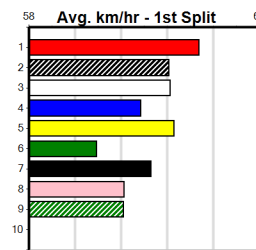

MC GRAFIX & SIGNS

Distance: 460m, Race Type: Grade 5, Total Prizemoney: $2,925
1st: $1,950, 2nd: $600, 3rd: $300, 4th: $75

Keen on the chances of HIS SPECIAL (1) who can either lead or come off the speed to win in this class. FERNLEIGH (2) is the in-form runner and can make a mid race move. CALIMO (4) holds a class edge and is armed with a big finish.

Watchdog Tips: 1 2 4 6 **Bet:** Win 1

1

HIS SPECIAL [5] **$3.60**

BD Dog Apr-22 **Sire: OUT OF RANGE** **Dam: FREEDOM FIRE** **BEST BET**

Owner(s): J Carr **Trainer: John Carr (Devon Meadows)**

Winning Distances: < 300m (0) 300 - 399m (0) 400 - 499m (2) 500 - 599m (3) 600 - 699m (0) > 700m (0)

Winning Weights: 31.6(3) 31.9(2)

Pos	Rank	Dist	Wgt	Trk	Age	Time	Margin	1st/2nd	Time	PIR	Checked	Comment	WR	Split 1	S/P	Grade
6th	(8)	31.4	450	TRA	R8	03-May-24	25.48	24.78	10.00	AUNT VIRGINIA (24.78)	Q/556	. . . . .	6.71	$41.30	5	
5th	(2)	31.8	350	HVL	R10	12-May-24	19.69	19.33	3.75L	INTO OBSCURITY (19.44)	M/7	. . . . .	6.77	$20.90	5	
6th	(2)	31.5	350	HVL	R6	17-May-24	19.79	19.45	5.00L	BEAR LEE BANDIT (19.45)	M/7	. . . . .	6.76	$5.00	T3-5	
3rd	(6)	31.6	350	HVL	R8	24-May-24	19.72	19.42	2.75L	HARD PRESS (19.54)	S/6	. . . . .	6.66	$5.00	T3-5	
1st	(3)	31.9	460	WGL	R6	30-May-24	25.91	25.91	6.00L	UNCONTESTED (26.32)	M/111	. . . . .	6.55	$2.60	T3-5	
4th	(3)	32.3	460	WGL	R10	06-Jun-24	26.41	25.66	5.50L	JONATHAN'S DREAM (26.03)	M/767	. . . . .	6.73	$2.40	5H	
2nd	(8)	32.2	460	WGL	R7	11-Jun-24	26.32	25.67	3.00L	JOROGUMO (26.13)	M/333	. . . . .	6.61	$7.60	5H	
4th	(4)	31.9	515	SAN	R5	20-Jun-24	30.55	29.15	4.25L	FABS UDON (30.26)	M/8333	. . . . .	5.26	$22.30	5F	

Last 3 wins NOT included above

1st	(2)	31.6	500	BEN	R7	03-Jan-24	28.33	28.31	0.50L	ZIPPING GWEN (28.35)	M/211	. . . SW .	6.60	$2.30	X67	
1st	(8)	31.6	510	SLE	R5	07-Mar-24	29.21	28.84	8.00L	OUR BOY ROO (29.75)	M/111	. . . . .	9.21	$10.30	X67	
1st	(8)	31.6	460	WGL	R5	15-Mar-24	26.33	25.86	0.50L	VIPER (26.35)	M/311	. . . . .	6.64	$7.70	5NP	

Box History

Bx	1st	2nd	3rd	4th	5th	6th	7th	8th
1	1	2						
2	1				1	1		
3	1		1	1	1			
4		1		2			2	
5		1			1		1	
6			1		1			
7		1		1				
8	2	1	1	1		2	1	

Prize Best Starts Trk/Dts APM

$11100.00
25.91(3)-30/5/24
30-5-6-3
10-2-3-0
5916