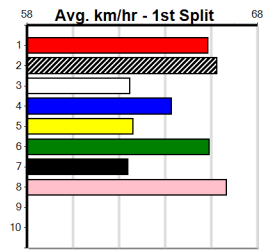

PAUA OF BUDDY AT STUD

Distance: 400m, Race Type: Mixed 6/7, Total Prizemoney: $2,925
1st: $1,950, 2nd: $600, 3rd: $300, 4th: $75

JOCEELYN WILL DO (8) had no luck at Traralgon on Friday and she is more suited to this circuit and a wide draw. DAINTREE SPIRIT (2) is ideally suited to this distance range and can dial up the heat soon after box rise.

Watchdog Tips: 2 1 3 6 Bet: Trifecta 2/1,3/1,3 ($10 - 500%)

USKO BALE (NSW)[6] Drawn to settle near the speed, major player. $7.50
Owner(s): T Kennedy-harris
Sire: DROOPYS SYDNEY Dam: WINNIE ALLEN
Trainer: Luke Harris (Devon Meadows)
Winning Distances: < 300m (0) 300 - 399m (1) 400 - 499m (1) 500 - 599m (0) 600 - 699m (0) > 700m (0)
Winning Weights: 30.8(1) 31.1(1)
2nd (4) 30.8 525 MEP R4 28-Feb-24 30.48 30.05 2.50L CABAO KYANITE (30.32) Q/1111 . . . . 5.07 $10.90 X67
5th (2) 30.5 525 MEA R1 09-Mar-24 30.58 29.67 6.50L REV NEVILLE (30.14) Q/2122 . . . . 5.09 $4.50 X67
5th (1) 31.1 525 MEA R1 16-Mar-24 30.64 29.65 3.5L CABAO LAPIS (30.41) Q/1122 . . . . 5.05 $2.90 7
8th (8) 29.6 450 BAL R3 26-May-24 26.44 24.76 12.00 RIE BALE (25.62) M/357 . . . . 6.62 $5.30 X67
5th (6) 30.5 450 BAL R10 31-May-24 25.87 24.81 4.75L ZIPPING CARDI (25.55) Q/233 . . . . 6.59 $3.80 X67
1st (8) 30.8 395 TRA R3 10-Jun-24 22.45 22.29 3.75L PEN TO PAPER (22.71) Q/1111 . . SW . 3.72 $1.20 T3-RW
7th (2) 30.9 395 TRA R6 17-Jun-24 22.89 21.97 10.00 FLYING RYKER (22.19) M/676 . . . . 3.87 $2.30 SH
3rd (5) 30.9 400 GEL R3 21-Jun-24 23.00 22.41 3.25L SCOTLAND YARD (22.77) M/22 . . . . 8.46 $11.80 X67
Last 3 wins NOT included above
1st (4) 31.1 460 GEL R2 23-Feb-24 26.05 25.67 1.00L ZORBAS BALE (26.11) Q/111 . . . . 6.59 $2.20 M

DAINTREE SPIRIT [6] Ideal distance, serious early speed, top hope. $3.20
Owner(s): J AND J (SYN), M Barber, P Jones
Sire: BERNARDO Dam: CHUNK OF LOVE
Trainer: Paul Jones (Hoddles Creek)
Winning Distances: < 300m (0) 300 - 399m (1) 400 - 499m (1) 500 - 599m (0) 600 - 699m (0) > 700m (0)
Winning Weights: 28.8(1) 30.5(1)
1st (1) 30.5 395 TRA R3 21-Feb-24 21.98 21.77 2.75L GRAND STRIDE (22.17) M/211 . . . . 3.73 $3.10 7
7th (8) 30.6 350 HVL R6 27-Feb-24 20.05 19.21 12.00 DR. ASHER (19.21) Q/1 . . V7 R 6.61 $24.90 6G
5th (4) 30.2 525 MEP R11 13-Mar-24 30.98 30.03 7.00L COMBO COL (30.52) M/4446 . . . . 5.18 $32.40 X67
3rd (8) 30.4 460 WGL R7 21-Mar-24 26.50 25.93 4.75L SAM'S MULLET (26.18) M/465 . . . . 6.74 $6.00 6G
8th (8) 29.9 350 HVL R5 02-Jun-24 20.13 19.24 9.00L SAINT PARR (19.53) Q/6 . . . . 6.74 $45.00 RWH
5th (1) 30.2 460 WGL R1 06-Jun-24 26.32 25.66 5.00L POWER PAWS (25.98) M/111 . . . . 6.48 $25.60 SH
4th (1) 30.4 460 WGL R7 13-Jun-24 26.58 26.03 0.75L MIRA BALE (26.53) M/111 . . SW . 6.64 $2.50 X67
3rd (1) 30.4 435 SLE R9 19-Jun-24 24.79 24.41 1.5L RYDER'S MAGIC (24.69) M/432 . . . . 5.28 $10.00 6G
Last 3 wins NOT included above
1st (4) 28.8 400 WGL R4 03-Oct-23 23.05 22.78 0.50L TORPEDO TUOHY (23.08) Q/11 . . . . 8.55 $5.50 T3-M