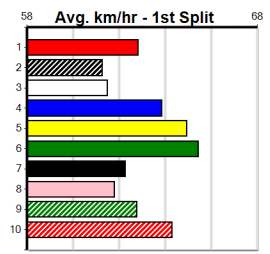

OAKS SUPER BOX FOR HIRE

Distance: 460m, Race Type: Mixed 6/7, Total Prizemoney: $2,925
1st: $1,950, 2nd: $600, 3rd: $300, 4th: $75

SMOKIN' PADDY (4) holds a class edge, can settle top 2 early and prove hard to hold out. ANNABELLA ROSE (5) once balanced can explode quickly and looks a big threat. REALITY IS (8) continues to improve with more racing.

Watchdog Tips: 4 5 1 10 Bet: Box Trifecta 1,4,5,10 ($10 for 41.67%)

Form Box Wgt Dist Track Date Time BON Margin 1st/2nd (Time) PIR Checked Comment W/R Split 1 S/P Grade
LITTLE MEG [6] Speedy type, better draw today, major player. $5.00
BD Bitch May-22 Sire: MY REDEEMER Dam: PLEACH Trainer: Billy Stockdale (Fulham)
Winning Distances: < 300m (0) 300 - 399m (0) 400 - 499m (2) 500 - 599m (0) 600 - 699m (0) > 700m (0)
Winning Weights: 24.9(1) 25.0(1)
1st (3) 25.0 435 SLE R2 08-May-24 24.65 24.32 5.50L PEN TO PAPER (25.03) Q/111 . . . . 5.28 $2.00 M
7th (5) 24.9 435 SLE R2 12-May-24 25.34 24.08 11.00 ELITE DOM (24.58) M/566 . . . . 5.41 $3.00 7
2nd (3) 24.8 400 WGL R10 21-May-24 23.01 22.56 2.25L HIGH END CASH (22.86) M/22 . . . . 8.59 $6.20 X67
2nd (6) 24.7 435 SLE R3 26-May-24 24.65 24.46 2.00L TOUGH TAZ (24.52) M/222 . . . . 5.30 $3.50 X67
1st (7) 24.9 450 TRA R4 31-May-24 25.74 24.90 0.75L HAMISH ROSE (25.78) M/212 . . . . 6.84 $1.20 X67H
4th (7) 25.0 450 TRA R5 07-Jun-24 25.86 24.92 10.00 FOR PETE'S SAKE (25.17) M/554 . . . . 6.91 $5.70 X67F
3rd (6) 24.9 400 WGL R9 11-Jun-24 23.31 22.72 3.25L UNSURPASSED (23.09) M/57 . . . W 8.53 $3.40 X67
8th (3) 25.0 435 SLE R3 16-Jun-24 25.61 24.37 12.00 LOSE MY MIND (24.83) M/788 . . . . 5.48 $5.70 6G
Last 3 wins NOT included above
Prize Best $5205.00
Starts FSTD
Trk/Dts 8-2-2-1
APM 0-0-0-0 4749

BK Dog Dec-21 Sire: SUPERIOR PANAMA Dam: SWEET ON ME Trainer: Matthew Clark (Briagolong)
Winning Distances: < 300m (0) 300 - 399m (0) 400 - 499m (1) 500 - 599m (0) 600 - 699m (0) > 700m (0)
Winning Weights: 31.4(1)
2nd (6) 30.9 435 SLE R2 12-May-24 24.97 24.08 6.00L ELITE DOM (24.58) M/733 . . . . 5.46 $49.10 7
3rd (2) 30.9 435 SLE R3 26-May-24 24.72 24.46 3.00L TOUGH TAZ (24.52) M/222 . . . . 5.38 $2.90 X67
3rd (1) 31.2 435 SLE R3 02-Jun-24 24.85 24.37 2.50L JOHNSON STREET (24.68) M/133 . . . . 5.35 $3.80 7
2nd (5) 31.5 435 SLE R4 05-Jun-24 24.97 24.37 2.25L RYDER'S MAGIC (24.81) M/453 . . . . 5.39 $4.40 7
3rd (4) 31.4 510 SLE R5 09-Jun-24 30.23 28.73 10.00 DAINTREE CHIEF (29.54) M/633 . . . . 9.44 $3.90 X67H
4th (6) 31.7 510 SLE R5 16-Jun-24 29.70 28.62 11.00 DAINTREE CHIEF (28.99) M/655 . . . . 9.52 $7.10 X67F
3rd (7) 32.0 460 WGL R5 20-Jun-24 26.41 26.11 1.5L SIR COLEMAN (26.31) M/654 . . . . 6.81 $4.40 T3-7
Last 3 wins NOT included above
1st (5) 31.4 400 MTG R1 10-Dec-23 23.80 22.86 0.75L ASTON ZEPPELIN (23.84) 0 . . . SAMP 11.25 $2.80 MH
Prize Best $4825.00
Starts NBT
Trk/Dts 19-1-4-7
APM 1-0-0-1 3193