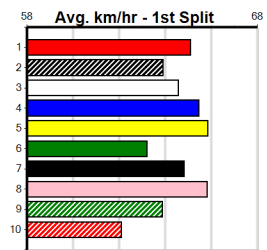

SPORTSBET FINAL (1-4 WINS)

Distance: 460m, Race Type: Restricted Win Final, Total Prizemoney: $3,360
1st: $2,250, 2nd: $690, 3rd: $345, 4th: $75

FOR PETE'S SAKE (2) has superior speed soon after box rise and looks hard to hold out here.
IRISH LUCY (5) can improve on her luckless heat run and could be each way value. SON OF GHOST (1) ran an impressive heat placing.

Watchdog Tips: 2 5 1 8 Bet: Win 2

SON OF GHOST [5] Impressive heat placing, draw helps, can threaten $6.50
BK Dog Feb-22 Sire: CATCH THE THIEF Dam: SUPREME OUTLAW
Owner(s): L Cardillo
Trainer: Adrian Nuttall (Woodside)
Winning Distances: < 300m (0) 300 - 399m (0) 400 - 499m (2) 500 - 599m (2) 600 - 699m (0) > 700m (0)
Winning Weights: 30.9(1) 31.1(3)
7th (8) 31.4 525 MEA R9 06-Apr-24 30.57 29.82 9.50L SLICK RAMBO (29.90) M/4887 . . . 5.20 $17.70 5F
4th (8) 31.2 595 SAN R5 11-Apr-24 35.03 34.56 2.00L POMMEL BOY (34.90) M/3333 . . . 9.55 $5.50 5
8th (7) 31.7 460 WGL R7 26-Apr-24 27.30 25.55 18.00 FERNANDO GOMEZ (26.09) M/428 . . . V21 . 6.60 $10.60 5
2nd (6) 31.1 435 SLE R10 19-May-24 24.65 24.45 1.00L DON'T TELL SHELL (24.60) M/233 . . . . 5.34 $5.20 5
6th (4) 31.3 450 SHP R8 27-May-24 25.70 24.90 12.00 JUDGEMENT DAY (24.90) M/366 . . . . 6.66 $13.20 X45
2nd (4) 31.3 435 SLE R7 02-Jun-24 24.92 24.37 2.50L VALENCIA JIM (24.77) M/464 . . . . 5.37 $4.10 X45
F (6) 31.3 500 BEN R8 07-Jun-24 0.00 27.68 . PEPPER RUSH (28.06) M/888 . . . V7 . 8.22 $30.20 SH
2nd (3) 31.4 460 WGL R6 18-Jun-24 26.04 25.51 1.25L WHATEVER TESS (25.96) M/444 . . . . 6.64 $6.30 RWH
Last 3 wins NOT included above
1st (2) 31.1 460 WGL R5 08-Feb-24 25.87 25.87 2.00L PERFECT TONIGHT (26.00) M/111 . . . . 6.49 $2.90 T3-7
1st (5) 30.9 515 SAP R6 17-Mar-24 29.82 29.41 8.50L WINDSOR GIRL (30.41) M/1111 . . . SW . 5.17 $4.40 X67H
1st (2) 31.1 515 SAN R1 21-Mar-24 29.57 29.27 4.75L WINDSOR GIRL (29.89) Q/2111 . . . . 5.12 $3.50 X67F

FOR PETE'S SAKE [5] Explodes once fully balanced, hard to hold out. $2.40
BK Dog Apr-22 Sire: FERNANDO BALE Dam: MY AMERICAN GIRL
Owner(s): SPARKLE AND FADE (SYN), J Paraskevas, A Paraskevas
Trainer: Andrew Paraskevas (Pearcedale)
Winning Distances: < 300m (0) 300 - 399m (0) 400 - 499m (4) 500 - 599m (0) 600 - 699m (0) > 700m (0)
Winning Weights: 35.3(2) 35.4(1) 35.5(1)
4th (7) 35.1 450 WBL R5 04-Apr-24 25.95 24.72 4.75L MAX PEARL (25.63) S/644 . . . . 6.97 $1.70 X67H
1st (5) 35.3 485 HOR R4 23-Apr-24 27.35 27.27 2.25L MISS MARY JO (27.50) M/311 . . . . 6.70 $2.00 X67H
4th (7) 35.3 485 HOR R5 30-Apr-24 27.91 27.42 7.00L PASSING (27.42) M/664 . . . SW . 6.78 $1.80 X67F
5th (4) 35.4 520 GEL R5 17-May-24 30.74 30.14 9.00L WREN BALE (30.14) M/5654 . . . . 5.64 $2.70 RWH
4th (4) 35.4 520 GEL R6 23-May-24 30.23 30.14 1.5L WHERE IT BEGAN (30.14) S/7333 . . . . 5.56 $5.60 RWF
1st (6) 35.3 450 TRA R3 31-May-24 25.19 24.90 8.00L JOCELYN WILL DO (25.72) S/311 . . . . 6.78 $1.20 X67H
1st (2) 35.4 450 TRA R5 07-Jun-24 25.17 24.92 3.75L HAMISH ROSE (25.43) S/321 . . . SW . 6.84 $1.30 X67F
3rd (7) 35.2 460 WGL R6 18-Jun-24 26.05 25.51 1.25L WHATEVER TESS (25.96) M/332 . . . . 6.59 $2.30 RWH
Last 3 wins NOT included above
1st (6) 35.5 450 TRA R1 22-Mar-24 25.09 24.81 1.5L MEMPHIS RAINS (25.18) M/211 . . . SW . 6.66 $2.10 MH