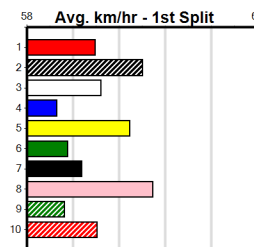

SPORTSBET NOBODY DOES IT EASIER

Distance: 425m, Race Type: Tier 3 - Maiden, Total Prizemoney: $1,530
1st: $1,000, 2nd: $320, 3rd: $160, 4th: $50

ESPRESSO BABE (2) has a good record here and she get away to be up near the lead in the early stages. DALE'S CORNER (8) is armed with good early burn.

Watchdog Tips: 2 8 3 5 **Bet:** Box Quinella 2,8 ($10 for 1000%)

1

TEAM FARRIER [M] ***** SCRATCHED ***** **$2.80**

DKBD Dog Dec-21 Sire: HARD STYLE RICO Dam: AYIA SOPHIA Trainer: Jeff Gorgioski (Stanhope)

Owner(s): C Gorgioski

Winning Distances: < 300m (0) 300 - 399m (0) 400 - 499m (0) 500 - 599m (0) 600 - 699m (0) > 700m (0)

Winning Weights:

Pos	Dist	Wgt	Sex	Age	Date	Time	BOB	Margin	1st/2nd (Time)	PIR	Checked	Comment	WR	Split 1	S/P	Grade
2nd (2)	34.5	390	BAL	R1	22-May-24	22.52	21.85	1.75L	LETHAL AVENGER (22.41)	M/22				8.62	$9.60	M
6th (1)	34.7	390	SHP	R1	27-May-24	23.15	21.84	14.00	FINANCIAL NEWS (22.20)	S/56				8.80	$6.00	M
2nd (8)	35.1	425	BEN	R1	08-Jun-24	24.79	24.27	3.25L	BRIAN'S WORLD (24.58)	M/542				6.89	$1.90	M
3rd (7)	35.3	390	SHP	R1	13-Jun-24	22.87	22.17	10.00	BIG BOY CABANG (22.17)	M/63				9.00	$3.80	T3-M
5th (4)	35.6	425	BEN	R1	19-Jun-24	25.06	24.13	10.00	KRAKEN TILLY (24.38)	M/676				6.87	$2.30	T3-M

Last 3 wins NOT included above

Box History

Bx	1st	2nd	3rd	4th	5th	6th	7th	8th
1							1	
2	1							
3								
4					1			
5								
6								
7			1					
8	1							

Prize Best Starts Trk/Dts APM: $1000.00 NBT 5-0-2-1 2-0-1-0 896

2

ESPRESSO BABE [M] **Placed in three of four here, top hope** **$3.20**

BK Bitch Oct-21 Sire: MY REDEEMER Dam: MISS CAITLYN Trainer: David Keanelly (Marong)

Owner(s): I Feher

Winning Distances: < 300m (0) 300 - 399m (0) 400 - 499m (0) 500 - 599m (0) 600 - 699m (0) > 700m (0)

Winning Weights:

Pos	Dist	Wgt	Sex	Age	Date	Time	BOB	Margin	1st/2nd (Time)	PIR	Checked	Comment	WR	Split 1	S/P	Grade
7th (3)	25.3	500	BEN	R2	15-Dec-23	29.45	28.33	12.00	BUCK SHINES (28.65)	M/887				6.84	$24.50	MH
2nd (2)	25.1	425	BEN	R2	08-Feb-24	24.49	23.61	2.75L	EXPRESS PACK (24.31)	M/752				6.79	$22.60	MH
7th (3)	25.3	425	BEN	R1	16-Feb-24	24.89	23.57	11.00	NORTH CAROLINA (24.16)	M/777				6.88	$26.20	MF
8th (3)	25.3	450	BAL	R2	26-Feb-24	26.40	25.58	8.00L	LISA INTENTION (25.87)	M/645				7.25	$3.90	T3-M
2nd (2)	25.3	410	HOR	R1	21-May-24	23.76	23.21	3.25L	LEGITIMATE (23.53)	M/22		SW		10.56	$9.00	M
2nd (2)	25.1	425	BEN	R2	31-May-24	24.49	23.72	2.50L	LIFE'S LESSON (24.32)	Q/543				6.79	$4.90	M
5th (8)	24.9	390	BAL	R1	12-Jun-24	22.89	22.07	6.00L	FLYING PETAL (22.48)	S/56				8.76	$12.30	M
3rd (1)	25.2	500	BEN	R3	21-Jun-24	28.68	27.95	6.50L	GREYSYND SAMMY (28.25)	Q/222				6.68	$5.60	M

Last 3 wins NOT included above

Box History

Bx	1st	2nd	3rd	4th	5th	6th	7th	8th
1			1					
2		3						
3	1						2	1
4								
5							1	
6								
7		2						
8				1			1	

Prize Best Starts Trk/Dts APM: $3215.00 NBT 13-0-6-1 4-0-3-0 1711

3

BOROUGH BOUND [M] **Improving type, solid muster, keep safe** **$7.00**

WBEBD Dog Feb-22 Sire: FERNANDO BALE Dam: SUBLIME NEWS Trainer: Dawn Trickey (Eaglehawk)

Owner(s): D Gray

Winning Distances: < 300m (0) 300 - 399m (0) 400 - 499m (0) 500 - 599m (0) 600 - 699m (0) > 700m (0)

Winning Weights:

Pos	Dist	Wgt	Sex	Age	Date	Time	BOB	Margin	1st/2nd (Time)	PIR	Checked	Comment	WR	Split 1	S/P	Grade
3rd (4)	31.0	425	BEN	R1	17-May-24	25.13	23.88	0.75L	LITTLE TIC (25.09)	Q/332				6.78	$8.60	M
3rd (1)	30.9	425	BEN	R2	21-Jun-24	24.83	23.62	3.25L	CORNHILL STORM (24.61)	M/833				6.83	$11.20	M

Last 3 wins NOT included above

Box History

Bx	1st	2nd	3rd	4th	5th	6th	7th	8th
1			1					
2								
3								
4				1				
5								
6								
7								
8								

Prize Best Starts Trk/Dts APM: $520.00 NBT 2-0-0-2 2-0-0-2 468