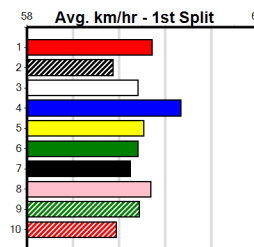

BENDIGO ADVERTISER (1-2 WINS)

Distance: 500m, Race Type: Tier 3 - Restricted Win, Total Prizemoney: $1,740
1st: $1,150, 2nd: $360, 3rd: $180, 4th: $50

IDYLLIC MEYER (8) regained some confidence at Warrnambool last time and the rise in distance will help. SPIN AND BURN (4) has been racing well around Horsham of late and she can work into the mix mid race. MCIVOR JEWELS (5) has solid claims

Watchdog Tips: 8 4 5 6 Bet: Win 8

MCIVOR OLLY [6] Steady winner two runs back, prefer others $10.00
Owner(s): B Priest
Winning Distances: < 300m (0) 300 - 399m (0) 400 - 499m (1) 500 - 599m (1) 600 - 699m (0) > 700m (0)
Box History table and Prize Best Starts summary.

BENNACHIE ASH (NSW)[6] Needs to lead, flat patch mid race, no $10.00
Owner(s): Bonat Racing (SYN), A Bonat, S Flegg, A Bonat
Winning Distances: < 300m (0) 300 - 399m (0) 400 - 499m (2) 500 - 599m (0) 600 - 699m (0) > 700m (0)
Box History table and Prize Best Starts summary.

LARRY INTENTION [7] Racing well below his best, prefer others $21.00
Owner(s): J Clarke
Winning Distances: < 300m (0) 300 - 399m (1) 400 - 499m (0) 500 - 599m (0) 600 - 699m (0) > 700m (0)
Box History table and Prize Best Starts summary.

SPIN AND BURN [7] Placed in two of her past three, main danger $3.60
Owner(s): SPARKLE AND FADE (SYN), J Paraskevas, A Paraskevas
Winning Distances: < 300m (0) 300 - 399m (0) 400 - 499m (1) 500 - 599m (0) 600 - 699m (0) > 700m (0)
Box History table and Prize Best Starts summary.

MCIVOR JEWELS [6] Placed in three of four here, can threaten $4.80
Owner(s): J Priest
Winning Distances: < 300m (0) 300 - 399m (0) 400 - 499m (2) 500 - 599m (0) 600 - 699m (0) > 700m (0)
Box History table and Prize Best Starts summary.