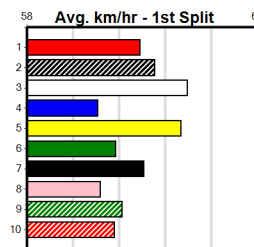

JARROD LARKIN CONCRETING

Distance: 425m, Race Type: Tier 3 - Grade 6, Total Prizemoney: $1,530
1st: $1,000, 2nd: $320, 3rd: $160, 4th: $50

SALMON SPRAY (6) was a dominant 22.56 Ballarat winner and she looks very well graded again.
SPIT THE CHIPS (2) has a good record here and he just needs a little room early on. SCOTT CRUSH (3) is an improving type

Watchdog Tips: 6 2 3 5 **Bet:** Win 6

1

POPCORN IRA [6] **Steadily placed last time, needs it easier** **$12.00**

BK Bitch Oct-21 Sire: BARCIA BALE Dam: ZIPPING JAMIE Trainer: Stephen Tabb (Lara)

Owner(s): S Randle
Winning Distances: < 300m (0) 300 - 399m (2) 400 - 499m (0) 500 - 599m (0) 600 - 699m (0) > 700m (0)
Winning Weights: 25.0(1) 25.2(1)

Form	Box	Wgt	Dist	Track	Date	Time	BON	Margin	1st/2nd (Time)	PIR	Checked	Comment	WR	Split 1	S/P	Grade
7th	(4)	26.4	390	SHP	R3	07-Mar-24	23.44	22.39	15.00 INSUBORDINATE (22.45)	M/67	.	.	.	9.32	$17.80	T3-6
8th	(7)	26.9	390	WBL	R3	11-Mar-24	23.15	22.17	13.00 NICE ONE TOM (22.27)	M/58	.	V7	.	8.95	$54.60	X67
8th	(8)	26.3	390	SHP	R3	23-May-24	23.20	22.21	15.00 ARE YOU NERVOUS (22.21)	M/56	.	.	.	8.85	$37.60	T3-6
4th	(7)	26.1	390	WBL	R4	27-May-24	22.93	22.17	7.50L SAINT TAY (22.42)	M/34	.	.	.	8.87	$23.60	6G
5th	(7)	26.3	390	WBL	R9	03-Jun-24	23.21	22.23	10.00 KEN MASTERS (22.51)	M/45	.	.	.	9.09	$19.40	6G
7th	(1)	26.5	390	WBL	R9	10-Jun-24	23.22	22.18	14.00 AMAZING SIENNA (22.26)	M/67	.	.	.	9.46	$6.40	6G
5th	(2)	26.4	390	WBL	R4	17-Jun-24	22.89	22.51	5.00L MISSILE MAGGIE (22.55)	M/35	.	.	.	8.78	$18.70	6G
3rd	(7)	26.4	390	SHP	R4	20-Jun-24	23.01	22.20	6.50L BROADWAY ICON (22.56)	M/66	.	.	.	8.83	$41.70	6G

Last 3 wins NOT included above

1st	(1)	25.2	390	WBL	R2	08-Jan-24	22.64	22.28	1.5L SUPER BREEZE (22.73)	M/11	.	.	.	8.83	$9.60	M
1st	(2)	25.0	390	WBL	R2	15-Jan-24	22.47	22.30	2.25L MYOLA DUSK (22.62)	Q/11	.	.	.	8.65	$5.70	7

Box History

Bx	1st	2nd	3rd	4th	5th	6th	7th	8th
1	1							1
2	1	1			1	2	2	
3			1					
4		1	2		1		2	
5					1		1	2
6			1		1		1	
7		1	1	1	1		1	1
8					1	1	1	1

Prize Best Starts Trk/Dts APM: $4290.00 FSH 32-2-3-5 0-0-0-0 1626