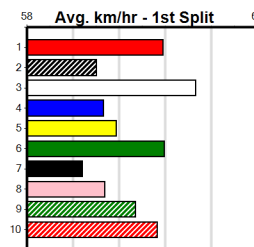

AG TYRES & WHEELS

Distance: 500m, Race Type: Grade 5 T3, Total Prizemoney: $1,740
1st: $1,150, 2nd: $360, 3rd: $180, 4th: $50

JUNKYARD PRINCE (8) turned in a strong performance to score last time and he looks very well graded again. LALA QUICK (4) has been impressive in his past two and he will be strong in the run home.

Watchdog Tips: 8 4 1 3 **Bet:** Win 8

Form Box	Wgt	Dist	Track	Date	Time	BON	Margin	1st/2nd (Time)	PIR	Checked	Comment	WR	Split 1	S/P	Grade
1															
REDEEMER RUSLIE [5] $4.60															
BE Dog Apr-21 Sire: MY REDEEMER Dam: TARREE'S RUSLIE Trainer: Russell Edwards (Langwarrin)															
Owner(s): R Edwards															
Winning Distances: < 300m (0) 300 - 399m (0) 400 - 499m (3) 500 - 599m (1) 600 - 699m (0) > 700m (0)															
Winning Weights: 27.8(2) 28.6(1) 29.0(1)															
8th (6)	29.2	450	SHP	R7	23-Mar-24	25.98	24.66	11.00 TOMMY TEQUILA (25.21)	M/888	.	.	.	6.77	$98.30	X45
6th (3)	29.4	460	WGL	R2	02-Apr-24	26.50	25.54	12.00 WHIPPING IT (25.67)	M/666	.	.	.	6.74	$50.10	RWH
4th (1)	28.5	525	MEP	R8	17-Apr-24	30.66	29.95	8.50L SHADOW RIOT (30.06)	M/7222	.	.	.	5.25	$19.30	X45
4th (7)	28.3	525	MEP	R4	24-Apr-24	30.70	29.79	8.50L MEPUNGA TULLY (30.12)	S/6665	.	.	.	5.35	$23.50	RW
7th (6)	28.5	450	BAL	R2	02-May-24	25.82	25.09	9.00L BLISTERED EARTH (25.22)	M/776	.	.	.	6.85	$78.00	RWH
3rd (6)	28.4	525	MEP	R4	08-May-24	30.70	29.86	7.50L GEORGE JETSON (30.21)	M/4333	.	.	.	5.27	$8.40	T3-5
7th (5)	28.5	435	SLE	R3	12-May-24	25.01	24.08	7.50L SURF'S UP (24.51)	M/788	.	.	.	5.50	$120.30	RWH
1st (7)	28.6	450	BAL	R7	16-Jun-24	25.94	25.67	7.00L HARRY HOTCAKES (26.42)	M/211	.	SW	.	6.73	$4.30	T3-5
Last 3 wins NOT included above															
1st (1)	27.8	460	WGL	R3	18-Jul-23	26.66	25.87	1.75L DUCKS A FLYING (26.78)	Q/321	.	SW	.	6.62	$3.90	M
1st (6)	27.8	450	BAL	R10	24-Jul-23	25.58	25.58	1.00L SPICY TILLY (25.64)	Q/111	.	.	.	6.64	$8.90	T3-RW
1st (5)	29.0	510	SLE	R9	14-Feb-24	29.03	28.74	2.00L FRANKLY FEVER (29.17)	M/111	.	.	.	9.12	$2.40	X67

Box History

Bx	1st	2nd	3rd	4th	5th	6th	7th	8th
1	1	3	2					
2		1	2	1				
3	1	1			1			
4		3		1	1			
5	1	1	1	2		1	1	
6	1	3	1		2	1	2	1
7	1	1	1	2	1	2	1	
8		8		1			1	1

Prize Best Starts Trk/Dts APM: $26470.00 NBT 56-4-21-6 5-0-2-1 6175