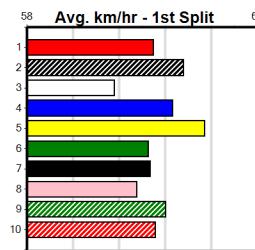

SPORTS VOTE COUNT

Distance: 425m, Race Type: Grade 5 T3, Total Prizemoney: $1,530
1st: $1,000, 2nd: $320, 3rd: $160, 4th: $50

MR. STIRLING (2) owns a handy 24.28 PB here and he has the speed to make every post a winner. COLOUR ME (1) is a capable type when fit and she is expected to race well fresh. SHOW CAUSE (10) can place from box 3.

Watchdog Tips: 2 1 10 6 Bet: Box Quinella 1,2,10 ($10 for 333.33%)

COLOUR ME [5] Resuming, capable when fit, main danger $6.50
WBK Bitch Dec-20 Sire: FERNANDO BALE Dam: SMITTEN
Trainer: Scott Stefanos (Longwood)
Winning Distances: < 300m (0) 300 - 399m (0) 400 - 499m (6) 500 - 599m (0) 600 - 699m (0) > 700m (0)
Box History table and Prize Best Starts table included.

MR. STIRLING [5] Solid PB here, has early pace, go close $2.80
BK Dog Aug-20 Sire: ASTON DEE BEE Dam: LADY CAULET
Trainer: Ivan Chircop (Haddon)
Winning Distances: < 300m (0) 300 - 399m (2) 400 - 499m (5) 500 - 599m (0) 600 - 699m (0) > 700m (0)
Box History table and Prize Best Starts table included.

ABERDEEN GRANGE [5] *** SCRATCHED *** $16.00
RBD Bitch Feb-21 Sire: MEPUNGA CRUZER Dam: DAZZLING MELODY
Trainer: Peter Grills (Morrison)
Winning Distances: < 300m (0) 300 - 399m (5) 400 - 499m (2) 500 - 599m (0) 600 - 699m (0) > 700m (0)
Box History table and Prize Best Starts table included.

MAGIC LIES (NSW)[5] Hit or miss early, has solid muster, place $7.50
BE Bitch Oct-20 Sire: PAW LICKING Dam: MAGIC LIAR
Trainer: Brenda Kinder (Girgarre)
Winning Distances: < 300m (0) 300 - 399m (3) 400 - 499m (7) 500 - 599m (0) 600 - 699m (0) > 700m (0)
Box History table and Prize Best Starts table included.

GAS MAN [5] Just not racing well enough, prefer to watch $9.00
BK Dog Jan-21 Sire: FABREGAS Dam: PROVEN SCARY
Trainer: Mark Roberts (Terang)
Winning Distances: < 300m (0) 300 - 399m (5) 400 - 499m (3) 500 - 599m (0) 600 - 699m (0) > 700m (0)
Box History table and Prize Best Starts table included.