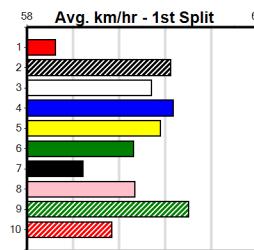

SPORTSBET GO THE BLUE DOG

Distance: 425m, Race Type: Grade 5 T3, Total Prizemoney: $1,530
1st: $1,000, 2nd: $320, 3rd: $160, 4th: $50

HYDRO GLIDE (4) is armed with good early burn and he will turn for home with a nice break.
DERRY GIRL (5) owns a handy 24.24 PB here and she will get a nice cart across early on.
SPELLMAN (2) can run a cheeky race

Watchdog Tips: 4 5 2 3 Bet: Win 4

LEKTRA NICK [5] One paced, struggled for a while, prefer others $21.00
BK Dog Jan-20 Sire: ZAMBORA BROCKIE Dam: LEKTRA VIKI
Owner(s): R Tolson
Winning Distances: < 300m (0) 300 - 399m (3) 400 - 499m (10) 500 - 599m (0) 600 - 699m (0) > 700m (0)
Winning Weights: 29.9(2) 30.1(3) 30.2(1) 30.3(1) 30.6(1) 30.7(1) 30.9(1) 31.1(1) 31.3(1) 31.8(1)
4th (5) 32.5 425 BEN R12 10-Apr-24 25.22 24.18 15.00 SMALL Demeanour (24.19) M/754 . . . . 7.05 $82.40 T3-5
5th (1) 32.6 425 BEN R12 17-Apr-24 25.05 24.30 11.00 Zipping Swazi (24.31) M/766 . . . . 6.99 $23.10 5
5th (1) 32.7 425 BEN R12 24-Apr-24 25.20 24.06 17.00 KRAKEN HOOK (24.06) M/655 . . . . 7.00 $78.40 T3-5
5th (2) 32.4 500 BEN R6 01-May-24 29.53 28.26 13.00 Dawny Dream (28.62) Q/255 . . . . 6.76 $38.60 5
8th (2) 32.4 450 BAL R7 12-May-24 26.49 25.50 11.00 My Girl Rissa (25.75) M/888 . . . . 6.98 $123.10 T3-5
7th (4) 32.2 390 BAL R12 02-Jun-24 23.27 22.08 12.00 Roxy Eggnog (22.46) Q/77 . . . . 9.01 $77.60 T3-5
6th (3) 32.0 425 BEN R12 08-Jun-24 25.06 24.27 8.00 Fernbank Flyer (24.51) M/766 . . . . 6.96 $35.10 5
8th (8) 32.1 425 BEN R12 19-Jun-24 25.34 24.13 13.00 Burning Liquor (24.49) M/888 . . . . 7.02 $66.20 T3-5
Last 3 wins NOT included above
1st (8) 31.3 400 MTG R8 18-Aug-22 23.41 23.12 4.00L Shimmy Sharna (23.69) SAMP . . . . 11.13 $2.40 RW
1st (5) 31.1 400 MTG R12 25-Aug-22 23.30 23.14 0.10L Correlate (23.31) M/88 . . . . 11.01 $1.75 RW
1st (5) 31.8 410 HOR R12 30-Oct-22 23.56 23.05 0.50L Nova Star (23.59) Q/11 . . . . 10.44 $14.00 5
Trainer: Robert Tolson (Maryborough)

SPELLMAN [5] Returned to form last time, can threaten $5.00
WRBD Dog Feb-21 Sire: AMERICAN MONSTER Dam: AVATAR MINTY
Owner(s): R Boehm
Winning Distances: < 300m (0) 300 - 399m (2) 400 - 499m (6) 500 - 599m (0) 600 - 699m (0) > 700m (0)
Winning Weights: 28.8(1) 29.1(1) 29.4(1) 29.5(2) 29.6(1) 29.7(1) 30.1(1)
2nd (6) 29.6 390 SHP R7 18-Apr-24 22.44 22.09 1.75L Twilight King (22.32) M/11 . . . . 8.39 $19.80 T3-5
8th (6) 29.0 425 BEN R2 03-May-24 24.58 23.69 11.00 Intex Bale (23.87) S/888 . . . . 6.70 $48.90 5
8th (6) 29.1 390 BAL R12 12-May-24 23.22 22.15 11.00 Silliest Salmon (22.47) M/88 . . . . 8.99 $12.10 T3-5
5th (8) 29.0 390 BAL R4 19-May-24 23.19 22.47 6.50L Ulna (22.75) M/23 . . . . 8.53 $16.70 T3-5
8th (1) 29.4 400 GEL R10 23-May-24 23.71 22.37 15.00 Crackerjack Bern M/88 . . . . 9.15 $37.30 5
6th (6) 29.6 350 HVL R8 29-May-24 19.82 19.45 3.00L Majestic Jay (19.61) S/6 . . . . 6.79 $46.10 5
7th (5) 29.1 390 BAL R12 09-Jun-24 23.27 22.34 10.00 Roxy Eggnog (22.61) M/26 . . . . 8.54 $6.50 T3-5
1st (6) 29.4 390 SHP R5 20-Jun-24 22.68 22.20 2.25L Impresario (22.83) M/11 . . . . 8.60 $2.30 5
Last 3 wins NOT included above
1st (7) 29.7 425 BEN R11 15-Nov-23 24.67 24.11 0.025 Aston Gray (24.67) S/632 . . . . 6.74 $16.40 5
1st (8) 30.1 425 BEN R12 24-Jan-24 24.40 24.14 0.025 Missy Ha Ha (24.40) M/111 . . . . 6.62 $6.50 T3-5
1st (5) 29.5 425 BEN R12 20-Mar-24 24.44 24.11 1.25L Ishmy Belle (24.52) M/111 . . . . 6.56 $8.20 5
Trainer: Sandra Elmes (Dunolly)