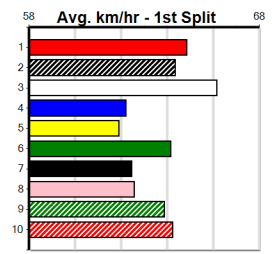

MADE SOLUTIONS ELECTRICAL AND DATA

Distance: 425m, Race Type: Grade 5 T3, Total Prizemoney: $1,530
1st: $1,000, 2nd: $320, 3rd: $160, 4th: $50

SQUIGGLY KING (4) will find this easier than his most recent racing and he can light them up in the middle stages. ORSON KING (1) has won three of his past four and he will be on the pace throughout. THAI MOGWAI (8) has claims

Watchdog Tips: 4 1 8 2 **Bet:** Win 4

1

ORSON KING [5] **$3.60**

WF Dog Mar-20 Sire: ORSON ALLEN Dam: TIGGERLONG SCAR

Owner(s): C Scott Trainer: Jason Formosa (Heathcote)

Winning Distances: < 300m (0) 300 - 399m (13) 400 - 499m (4) 500 - 599m (0) 600 - 699m (0) > 700m (0)

Winning Weights: 29.4(1) 30.7(1) 31.0(1) 31.1(2) 31.2(4) 31.3(1) 31.6(1) 31.8(1) 32.0(3) 32.3(2)

7th	6th	5th	4th	3rd	2nd	1st	PIR	Checked	Comment	WR	Split 1	S/P	Grade
7th (7) 32.8 390 SHP R12 20-Jan-24 22.86 21.80 12.00 MISS DAISY LEE (22.09) S/67 . . . . . 8.76 $33.90 5													
6th (3) 32.9 390 SHP R8 25-Jan-24 22.98 22.27 8.00L MICKEY DANAE (22.44) S/66 . . . . . 8.93 $12.30 5													
7th (8) 33.1 350 HVL R8 31-Jan-24 20.03 19.65 5.50L MYSTIC LOVE (19.67) S/7 . . . . . 6.85 $12.80 5													
8th (6) 33.2 425 BEN R12 03-Feb-24 24.95 23.98 6.00L KID LUCK (24.55) M/788 . . . . . 6.86 $18.00 5													
1st (7) 32.0 390 WBL R12 27-May-24 22.50 22.17 1.75L WINNIE'S WISH (22.61) M/11 . . . . . 8.62 $5.20 5													
7th (8) 32.3 390 WBL R12 03-Jun-24 23.20 22.23 8.50L JUICE (22.63) S/57 . . . . . 9.06 $2.80 5													
1st (6) 32.0 390 WBL R5 10-Jun-24 22.56 22.18 4.25L CHASING JIMMY (22.85) S/11 . . . SW . 8.72 $3.00 5													
1st (2) 31.8 390 WBL R10 17-Jun-24 22.51 22.51 2.25L BALLOON HEAD (22.65) Q/11 . . . . . 8.67 $7.80 5													

Last 3 wins NOT included above

1st (2) 32.0 390 BAL R11 13-Nov-23 22.42 22.31 1.25L PHANTOM PATCH (22.50) M/21 . . . . . 8.48 $8.70 T3-5
1st (8) 32.3 425 BEN R7 18-Nov-23 24.27 24.05 0.75L SMILING SPANIARD (24.32) M/111 . . . . . 6.64 $6.70 5
1st (7) 32.3 400 GEL R6 04-Dec-23 22.57 22.52 3.00L FENTONS RISE (22.77) Q/11 . . . SW . 8.34 $13.60 5

Box History

Bx	1st	2nd	3rd	4th	5th	6th	7th	8th
1	3	1	1		2	1	3	
2	4				2	1	3	2
3	2				1	3	1	1
4		1			2	1		3
5	1	2	3	1	1	3	1	
6	1				2	1	1	3
7	4	1	1	2	2		3	2
8	2	3	3	1	4			4

Prize Best Starts Trk/Dts APM: $29260.00, 24.14(3)-30/11/22, 93-17-8-8, 12-3-1-1, 4229