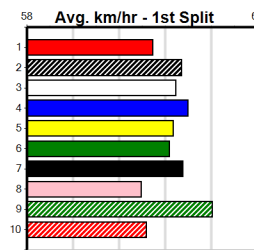

PETER BROWN CUSTOM HOMES

Distance: 500m, Race Type: Grade 5 T3, Total Prizemoney: $1,740
1st: $1,150, 2nd: $360, 3rd: $180, 4th: $50

REGENERATE (4) has a good record here and she can assume control soon after box rise. SIR BINGO (3) was impressive two runs back and he can work into the mix mid race. OUR LAST HOPE (2) can settle on the speed.

Watchdog Tips: 4 3 2 5 Bet: Box Quinella 2,3,4 ($10 for 333.33%)

SUNISA BALE (NSW)[5] One paced, steady when resuming, prefer others $21.00
RF Bitch Aug-20 Sire: ORSON ALLEN Dam: DYNA HADRIA
Owner(s): B Wheeler
Winning Distances: < 300m (0) 300 - 399m (0) 400 - 499m (3) 500 - 599m (3) 600 - 699m (1) > 700m (0)
Winning Weights: 26.8(1) 27.2(1) 27.4(1) 27.6(1) 28.0(1) 28.5(1) 29.0(1)
8th (6) 29.4 500 BEN R6 26-Nov-23 28.90 27.78 16.00 DRAGON INN (27.78) M/888 . . . 6.89 $76.50 X45
3rd (8) 29.2 545 BAL R8 02-Dec-23 31.96 31.61 5.50L DAWNY DREAM (31.61) S/3443 . . . 7.10 $10.20 5
6th (4) 29.2 595 SAP R8 24-Dec-23 35.17 34.38 9.00L ASTON COSTELLO (34.57) M/8877 . . . 9.90 $61.10 X45
6th (4) 29.0 545 BAL R6 08-Jan-24 31.97 31.36 9.00L INNER RUSH (31.36) M/7777 . . . 7.18 $11.00 T3-5
4th (5) 29.0 680 GEL R4 19-Jan-24 40.01 39.52 7.00L VEGA BLACK (39.52) M/6666 . . . 19.25 $45.00 S
3rd (8) 29.3 640 SLE R4 28-Jan-24 38.09 37.01 16.00 KISS FOR LUCK (37.01) S/6433 . . . 6.46 $49.40 S
T (4) 28.5 510 SLE R7 25-Feb-24 0.00 28.67 . STARLIT FANTASY (28.97) M/7 . . . V28 . 9.57 $50.30 5
8th (2) 29.4 450 TRA R8 03-Jun-24 26.66 25.80 13.00 SQUIGGLY PAPA (25.80) S/888 . . . 7.36 $24.70 5
Last 3 wins NOT included above
1st (5) 28.0 520 SLE R9 11-Sep-22 30.13 29.80 1.75L KEIRA SPOLLY (30.24) M/221 . . . 9.65 $4.90 RWH
1st (2) 29.0 660 BEN R9 08-Jan-23 38.34 38.34 0.25L ASTON PABLO (38.35) Q/2113 . . . 4.32 $5.00 5
1st (1) 28.5 500 BEN R6 07-May-23 28.42 28.24 0.25L MAJOR LIGHTING (28.44) M/344 . . . 6.68 $3.70 5
Trainer: Robert Camilleri (Lara)

OUR LAST HOPE [5] Led for a long way two runs back, threat $6.00
WBD Dog Dec-21 Sire: ALLEN DEED Dam: ZIPPING AMBER
Owner(s): S Bryan
Winning Distances: < 300m (0) 300 - 399m (1) 400 - 499m (1) 500 - 599m (1) 600 - 699m (0) > 700m (0)
Winning Weights: 28.3(1) 29.5(1) 29.8(1)
1st (3) 28.3 500 BEN R7 01-May-24 28.55 28.26 3.00L MCIVOR MORGAN (28.75) Q/111 . . . 6.56 $9.80 X67
3rd (5) 28.7 515 SAP R12 05-May-24 30.51 29.71 12.00 DARTRIX BALE (29.71) M/4443 . . . 5.26 $5.90 5NP
5th (3) 28.4 525 MEP R11 08-May-24 30.85 29.86 8.00L TOM'S BOURBSKI (30.32) M/4333 . . . 5.27 $7.30 T3-5
7th (5) 28.2 500 BEN R5 15-May-24 29.33 28.16 8.50L SHE IS SCARLET (28.76) M/886 . . . 6.96 $7.40 T3-RW
6th (2) 28.1 525 MEA R3 18-May-24 31.56 29.96 18.00 KISS FOR LUCK (30.33) M/1466 . . . V0 . 5.12 $80.00 5
5th (3) 28.3 425 BEN R10 05-Jun-24 24.69 24.06 2.25L SON OF BROCK (24.54) S/433 . . . 6.76 $6.90 5
2nd (2) 29.0 450 BAL R6 09-Jun-24 25.75 25.55 0.25L KEL OF KINTYRE (25.75) Q/111 . . . 6.70 $4.00 T3-5
8th (5) 29.0 515 SAP R4 17-Jun-24 31.11 29.74 14.00 SPRINGVIEW NOAH (30.14) M/7777 . . . 5.29 $35.10 5NP
Last 3 wins NOT included above
1st (2) 29.5 425 BEN R1 19-Jul-23 24.46 24.04 3.25L PERFECT STAR (24.68) M/111 . . . 6.70 $4.80 M
1st (3) 29.8 390 BAL R11 11-Dec-23 22.54 22.35 1.25L UPPER'S FLYER (22.61) M/22 . . . 8.56 $9.00 T3-7
Trainer: Donna Knight (Talbot)