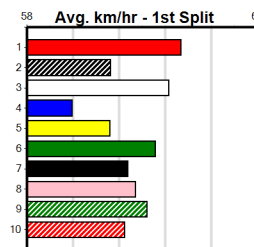

Bendigo

3

3:49PM

(VIC time)

MANNINGS GREYHOUND COMPLEX

Distance: 425m, Race Type: Tier 3 - Grade 7, Total Prizemoney: $1,530
1st: $1,000, 2nd: $320, 3rd: $160, 4th: $50

KIA ORA MAGIC (1) has had little luck since her handy debut win at Geelong and she can make amends today. HARD STYLE ROBBO (3) has solid claims.

Watchdog Tips: 1 3 2 8 **Bet:** Win 1

Form Box	Wgt	Dist	Track	Date	Time	BON	Margin	1st/2nd (Time)	PIR	Checked	Comment	WR	Split 1	S/P	Grade

KIA ORA MAGIC [7] **$1.90**

BK Bitch Nov-21 Sire: SHIMA SHINE Dam: SWIFT CURRENT

Owner(s): G Burton Trainer: Glen Burton (Euroa)

Winning Distances: < 300m (0) 300 - 399m (0) 400 - 499m (1) 500 - 599m (0) 600 - 699m (0) > 700m (0)

Winning Weights: 26.4(1)

1st (8)	26.4	400	GEL	R1	05-Feb-24	22.74	22.66	4.25L TINKER JACK (23.02)	M/11	.	.	.	8.46	$2.50	M
6th (4)	26.3	400	GEL	R10	12-Feb-24	23.38	22.62	7.50L BRONNELLY SASS (22.87)	M/86	.	.	.	8.87	$4.50	X67
6th (5)	26.0	400	GEL	R1	09-Apr-24	23.55	22.46	8.00L ROSE OF SATURN (23.00)	M/78	.	.	W	8.90	$4.00	X67H
3rd (8)	25.6	390	SHP	R3	30-May-24	22.81	22.15	1.25L SCOTT SHENANIGAN (22.74)	S/34	.	SW	.	8.66	$2.50	7
6th (3)	25.9	390	SHP	R9	06-Jun-24	22.80	22.12	9.50L RAPIDFIRE LAYLA (22.14)	M/67	.	.	.	8.54	$5.40	T3-7

Last 3 wins NOT included above

Box History

Bx	1st	2nd	3rd	4th	5th	6th	7th	8th
1								
2								
3							1	
4							1	
5							1	
6								
7								
8	1		1					

Prize Best $1840.00
Starts FSH
Trk/Dts 5-1-0-1
APM 0-0-0-0 832

HERE COMES SHAKA [7] **$8.00**

RBD Dog Jul-22 Sire: FERAL FRANKY Dam: GAZER BALE

Owner(s): M Bewley Trainer: Debbie Bewley (Pentland Hills)

Winning Distances: < 300m (0) 300 - 399m (0) 400 - 499m (1) 500 - 599m (0) 600 - 699m (0) > 700m (0)

Winning Weights: 33.1(1)

7th (3)	32.8	425	BEN	R1	24-May-24	24.97	23.90	6.50L SURE SLINKY (24.52)	M/667	.	.	.	7.12	$2.70	M
7th (3)	33.0	390	BAL	R1	31-May-24	23.26	21.79	7.50L STRAIGHT SPEED (22.75)	M/87	.	.	.	9.01	$28.20	M
4th (8)	33.5	450	BAL	R2	09-Jun-24	26.18	25.55	9.00L PATRIOT BRADLEY (25.55)	M/533	.	.	.	6.89	$6.30	T3-M
1st (4)	33.1	400	WGL	R2	15-Jun-24	23.32	22.97	1.75L JUNIOR RUSLIE (23.44)	M/44	.	.	.	8.71	$4.90	M
4th (4)	33.1	425	BEN	R4	19-Jun-24	24.69	24.13	5.50L BLUE NITROGEN (24.33)	M/666	.	.	.	6.79	$6.80	T3-7

Last 3 wins NOT included above

Box History

Bx	1st	2nd	3rd	4th	5th	6th	7th	8th
1								
2								
3								2
4	1			1				
5								
6								
7								
8					1			

Prize Best $1100.00
Starts NBT
Trk/Dts 5-1-0-0
APM 2-0-0-0 1100