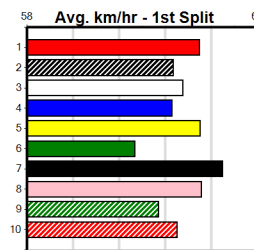

AVARD CIVIL

Distance: 425m, Race Type: Grade 5 T3, Total Prizemoney: $1,530
1st: $1,000, 2nd: $320, 3rd: $160, 4th: $50

DOLLAR SIGNS (8) is racing with confidence and a he will prove too strong if given a clear passage throughout. MILITANT STORM (4) has a great record here and she will appreciate the slight drop in class. KENTUCKY GUS (1) is drawn to get the breaks

Watchdog Tips:	8	4	1	3	Bet:	Win 8

Form Box	Wgt	Dist	Track	Date	Time	BON	Margin	1st/2nd (Time)	PIR	Checked	Comment	WR	Split 1	S/P	Grade
1															
KENTUCKY GUS [5] Better than his past few runs, can threaten $6.50															
BD Dog Dec-21 Sire: HARD STYLE RICO Dam: AYIA SOPHIA Trainer: Jeff Gorgioski (Stanhope)															
Owner(s): C Gorgioski															
Winning Distances: < 300m (0) 300 - 399m (5) 400 - 499m (1) 500 - 599m (0) 600 - 699m (0) > 700m (0)															
Winning Weights: 34.0(2) 34.7(1) 34.9(1) 35.2(2)															
6th (1) 34.2 390 SHP R4 15-Apr-24 23.19 21.75 15.00 TROPIC MAN (22.21) Q/47 . . . . . 8.78 $9.70 RWF															
6th (8) 34.1 425 BEN R4 19-Apr-24 24.68 23.70 10.00 TAT LIBBY (24.00) M/767 . . . . . 6.63 $22.30 RWH															
1st (7) 34.0 390 BAL R12 04-May-24 22.27 22.27 2.25L GRANDPA (22.42) M/111 . . . . . 8.51 $3.10 5															
1st (7) 34.0 425 BEN R10 11-May-24 24.17 24.05 0.75L TAME THE BEAST (24.21) M/111 . . . . . 6.61 $2.50 5															
3rd (8) 34.3 390 SHP R12 27-May-24 22.43 21.84 1.75L COCONUT SANTIAGO (22.31) M/44 . . . . . 8.55 $2.60 5															
4th (5) 34.1 400 GEL R4 01-Jun-24 22.87 22.41 2.75L IDYLLIC POINT (22.69) M/36 . . . . . 8.51 $7.60 5															
6th (8) 34.3 350 HVL R5 09-Jun-24 19.98 19.29 5.50L MAFOR FOR THREE (19.61) Q/2 0. . . . . 6.67 $4.80 5															
7th (1) 33.9 400 GEL R6 14-Jun-24 23.14 22.54 6.50L ASTON COOPER (22.70) M/56 . . . . . 8.48 $14.10 5															
Last 3 wins NOT included above															
1st (1) 35.2 390 BAL R10 20-Dec-23 22.18 21.89 0.75L SEARCH HISTORY (22.23) Q/32 . . . . . 8.46 $6.00 7															
1st (2) 34.9 390 SHP R2 22-Jan-24 22.21 21.89 4.25L LENAGHAN (22.49) Q/11 . . . . . 8.44 $3.70 X67															
1st (7) 34.7 390 SHP R12 29-Jan-24 22.31 22.03 0.10L MASTER OF DREAMS (22.32) M/32 . . . . . 8.56 $2.40 5															

Box History								
Bx	1st	2nd	3rd	4th	5th	6th	7th	8th
1	1				1	2	1	
2	1							1
3								
4								
5		1		2				1
6				1		2		1
7	3							
8	1		2		1	2		1
Prize Best Starts								$10945.00
Trk/Dts								24.17(7)-11/5/24
APM								26-6-1-2 5-1-0-0 4729