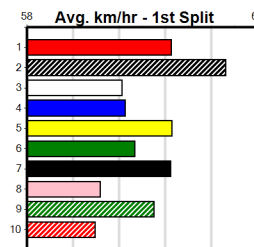

HIP POCKET BENDIGO

Distance: 425m, Race Type: Tier 3 - Grade 7, Total Prizemoney: $1,530
1st: $1,000, 2nd: $320, 3rd: $160, 4th: $50

JARMON (2) was a dominant 22.52 Shepparton winner and she will continue to get better with more racing. KRAKEN TILLY (1) is another improving type and she is drawn to get on the pace throughout. CRUSOE MAGIC (5) caught the eye last time out

Watchdog Tips:	2	1	5	8	Bet:	Win 2

Form Box	Wgt	Dist	Track	Date	Time	BON	Margin	1st/2nd (Time)	PIR	Checked	Comment	WR	Split 1	S/P	Grade	
1	KRAKEN TILLY [7] Never headed two runs back, main danger $4.60															
	BK Bitch		Dec-21		Sire: RAW ABILITY		Dam: KRAKEN BAM BAM		Trainer: Helen Eyles (Murchison)							
	Owner(s): EYLES (SYN), K Eyles, H Eyles, D Eyles															
	Winning Distances: < 300m (0) 300 - 399m (0) 400 - 499m (1) 500 - 599m (0) 600 - 699m (0) > 700m (0)															
	Winning Weights: 28.7(1)															
	5th (1)	29.9	390	SHP	R2	21-Oct-23	23.04	22.11	13.00 TOKYO HEIST (22.19)	M/55	.	.	.	8.95	$9.70	M
	2nd (2)	29.9	390	SHP	R2	09-Nov-23	22.63	22.19	1.75L SPOILER ALERT (22.50)	M/22	.	.	.	8.94	$3.40	M
	2nd (8)	29.9	390	SHP	R3	16-Nov-23	22.48	22.20	1.75L MORAIN BELLA (22.37)	M/22	.	.	.	8.50	$2.20	T3-M
	4th (3)	29.9	390	SHP	R1	27-Nov-23	22.66	21.86	5.50L RAGING CABLE (22.31)	M/22	.	.	.	8.59	$7.40	M
	3rd (8)	30.6	390	SHP	R3	28-Dec-23	22.76	22.17	3.00L ABSOLUTELY FRANK (22.57)	M/23	.	.	.	8.59	$3.20	T3-M
5th (3)	30.9	390	SHP	R1	04-Jan-24	23.92	22.10	20.00 ZED'S BACK (22.58)	S/65	.	.	.	8.77	$3.60	T3-M	
2nd (1)	30.4	450	SHP	R3	25-Jan-24	25.92	25.33	3.00L TWILIGHT HUGO (25.72)	M/222	.	.	.	6.79	$6.20	M	
1st (1)	28.7	425	BEN	R1	19-Jun-24	24.38	24.13	4.50L BLUE TICK STELLA (24.69)	Q/111	.	.	.	6.63	$3.40	T3-M	
Last 3 wins NOT included above																
Box History																
Bx	1st	2nd	3rd	4th	5th	6th	7th	8th								
1	1	1														
2		1														
3																
4																
5																
6																
7																
8		1	1													
Prize Best	$2250.00															
Starts	24.38(1)-19/6/24															
Trk/Dts	8-1-3-1															
APM	1-1-0-0 1346															

2	JARMON [7] Dominant winner last time, hard to reel in $2.80																
	BD Bitch		Sep-22		Sire: ASTON RUPEE		Dam: STAR OF JASMINE		Trainer: Scott Stefanos (Longwood)								
	Owner(s): MALLEE RACING (SYN), S Jardine, N Monaghan																
	Winning Distances: < 300m (0) 300 - 399m (1) 400 - 499m (0) 500 - 599m (0) 600 - 699m (0) > 700m (0)																
	Winning Weights: 27.3(1)																
	5th (6)	27.8	390	SHP	R4	03-Jun-24	23.05	21.80	12.00 RUTHLESS SECRET (22.21)	M/45	.	.	.	8.61	$13.90	MH	
	1st (2)	27.3	390	SHP	R1	17-Jun-24	22.52	21.85	6.50L AUNTY ETHEL (22.94)	Q/11	.	.	.	8.47	$1.70	M	
	Last 3 wins NOT included above																
	Box History																
	Bx	1st	2nd	3rd	4th	5th	6th	7th	8th								
1																	
2	1																
3																	
4																	
5																	
6						1											
7																	
8																	
Prize Best	$1680.00																
Starts	FSH																
Trk/Dts	2-1-0-0																
APM	0-0-0-0 1680