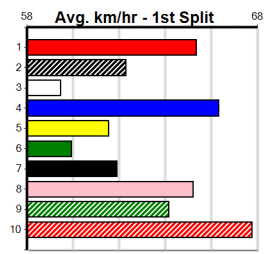

HANRAHAN PLUMBING

Distance: 425m, Race Type: Grade 5 T3, Total Prizemoney: $1,530
1st: $1,000, 2nd: $320, 3rd: $160, 4th: $50

SOLITARY FLAME (8) is far better than her past few runs and she is drawn to make amends. LALA NOEL (6) returned to form last time and he can work into the mix in the middle stages. ROXY EGGNOG (3) will be charging to the line.

Watchdog Tips: **8** **6** **3** **1** **Bet:** **Win 8**

1

EXPRESS PACK (NSW)[5] **Solid record here, draw helps, keep safe** **$7.50**

BE Bitch Feb-22 **Sire: BARCIA BALE Dam: PIXEL PAK** **Trainer: Scott Stefanos (Longwood)**

Owner(s): D Stead
Winning Distances: < 300m (0) 300 - 399m (1) 400 - 499m (2) 500 - 599m (0) 600 - 699m (0) > 700m (0)
Winning Weights: 28.7(1) 28.8(1) 29.1(1)

Rank	Age	Sex	Dist	Track	Date	Time	BOB	Margin	1st/2nd (Time)	PIR	Checked	Comment	WR	Split 1	S/P	Grade
3rd	(3)	29.0	390	SHP	R12	22-Apr-24	22.38	21.96	5.50L CHESTER KEEPING (22.03)	M/23	.	.	.	8.45	$14.60	5
5th	(4)	29.2	390	SHP	R11	29-Apr-24	22.61	21.97	7.50L GOT A PRINCIPLE (22.12)	M/75	.	.	.	8.66	$14.00	5
6th	(3)	29.4	425	BEN	R11	10-May-24	24.61	23.72	6.00L SIT AND STEER (24.21)	M/244	.	.	.	6.56	$10.40	5
4th	(6)	29.6	390	SHP	R2	13-May-24	22.64	21.99	5.50L HERD 'EM UP (22.28)	Q/54	.	.	.	8.64	$15.00	5
6th	(4)	29.4	410	HOR	R5	21-May-24	23.88	23.21	7.50L CHASING HEARTS (23.39)	Q/55	.	.	.	10.68	$32.10	RWH
3rd	(1)	29.4	425	BEN	R4	24-May-24	24.60	23.90	4.50L ASTON ARETHA (24.30)	M/133	.	.	.	6.62	$11.30	5H
6th	(4)	29.5	390	SHP	R4	13-Jun-24	23.08	22.17	13.00 COCKTAIL (22.22)	M/85	.	.	.	8.98	$3.90	T3-5
6th	(5)	29.8	390	SHP	R5	17-Jun-24	22.75	21.85	7.00L FOUND A SPOT (22.27)	M/55	.	.	.	8.65	$18.00	5

Last 3 wins NOT included above

1st	(4)	28.8	425	BEN	R2	08-Feb-24	24.31	23.61	2.75L ESPRESSO BABE (24.49)	Q/111	.	.	.	6.51	$17.70	MH
1st	(3)	28.7	300	HVL	R12	27-Feb-24	16.93	16.59	0.50L WHO YOU KISSIN' (16.96)	M/1	.	SW	.	3.92	$3.70	7
1st	(7)	29.1	425	BEN	R9	13-Mar-24	24.34	24.00	2.00L SPEEDY FYNN (24.48)	Q/111	.	.	.	6.54	$2.20	T3-6

Box History

Bx	1st	2nd	3rd	4th	5th	6th	7th	8th
1	1	1	1	1	1			
2			1					
3	1		1					
4	1				1	2		
5					1			
6				1				1
7	1	1						
8					1			1

Prize Best Starts Trk/Dts APM: $6245.00, 24.31(4)-8/2/24, 18-3-2-3, 5-2-0-1, 3486