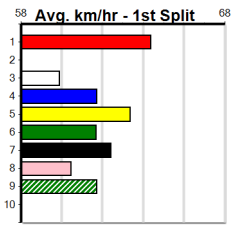

Suggested Quaddie:

1st Leg: 2,5,8 2nd Leg: 1,3,7
 3rd Leg: 1,7,8 4th Leg: 3,7,8
 Cost: \$50 for 61.73%

Download Now
The NEW WATCHDOG

Mobile Form Guide

Average Winning Time:

Distance	Grade	Avg. Time
390m	Mixed 4/5	22.15
390m	Grade 5	22.30
390m	Mixed 6/7	22.33
390m	Maiden	22.50
450m	Mixed 4/5	25.30
450m	Grade 5	25.54
450m	Mixed 6/7	25.58
450m	Maiden	25.72

Track Record:

Distance	Time	Greyhound	Date Set
390m	21.591	LAMIA MILA	26-May-24
450m	24.686	SILVER LAKE	03-Feb-21
545m	30.319	MY BRO KADE	23-Jan-19
660m	37.475	SHIMA MIST	12-Feb-20

Ballarat

TRACK INFO
 Track Circumference: 622m
 Radius Top Turn: 59m
 Track Width: 6.5m
 Radius Home Turn: 59m

SPORTSBET WE LET THE DOGS OUT

Distance: 450m, Race Type: Maiden, Total Prizemoney: \$2,535
 1st: \$1,680, 2nd: \$520, 3rd: \$260, 4th: \$75

1
6:58PM
 (VIC time)

ASTON BREEZE (5) showed improvement when placed here last time and she can go one better tonight. MERL'S LAD (7) is another who improved last time out and he should be in the mix throughout. PAW VELDRON (3) can run a cheeky race