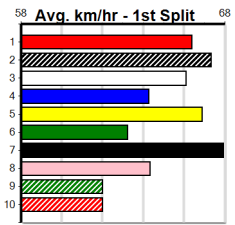

PAWA OF BUDDY AT STUD

Distance: 450m, Race Type: Mixed 4/5, Total Prizemoney: $3,360
1st: $2,250, 2nd: $690, 3rd: $345, 4th: $75

VINCENT BALE (8) has turned in some tremendous performances of late and he is ideally drawn out wide. HI THERE FRANK (3) scorched around Traralgon last time and he will be on the pace from the outset. HUMIDITY (7) is back to his best

Watchdog Tips:

8

3

7

5

Bet:

Win 8

Table with 10 rows of horse race information. Each row includes horse name, trainer, jockey, race details, and odds. Includes 'Winning Boxes' and 'Prize Best Starts' for each race.