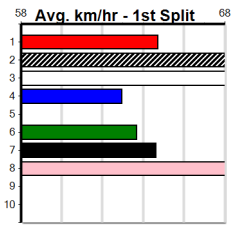

SWEET NETTY'S CATERING

Distance: 390m, Race Type: Grade 5, Total Prizemoney: $2,925
1st: $1,950, 2nd: $600, 3rd: $300, 4th: $75

ASTON CAYENNE (3) is a promising speedster and he is armed with electrifying early speed.
MISSES EASY (2) led for a long way two runs back and she will be in the firing line throughout.
INTEX BALE (1) won't be too far away late.

Watchdog Tips: 3 2 1 4 Bet: Win 3

Main table containing race details for 10 races, including horse names, trainers, owners, and winning boxes. Race 1: INTEX BALE (NSW)[5], Race 2: MISSES EASY [5], Race 3: ASTON CAYENNE [5], Race 4: ON SONG ICE [5], Race 5: VACANT BOX, Race 6: ZIPPING SWAZI (NSW)[5], Race 7: DEEP PURPLE [5], Race 8: EL DORA [5], Race 9: NO RESERVE, Race 10: NO RESERVE.