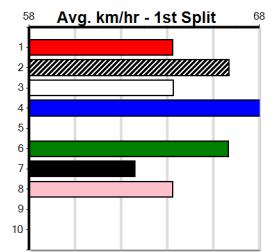

Ballarat
11
10:20PM
(VIC time)

TOWN & COUNTRY LINE MARKING

Distance: 390m, Race Type: Grade 5, Total Prizemoney: $2,925
1st: $1,950, 2nd: $600, 3rd: $300, 4th: $75

KEONI (6) is a serious up and comer and he will be carving out time on the arm. NO RIGHT TURNS (1) owns a slick 22.04 PB here and he will keep the pressure on from the outset. BIG TONE CONE (8) is suitably drawn out wide.

Watchdog Tips: **6** **1** **8** **4** **Bet:** **Win 6**

1	NO RIGHT TURNS (QLD)[5]	Smart PB here, early speed, main danger	$4.60
	BK Dog Mar-22	Sire: FERNANDO BALE Dam: HOW NOT TOO	Trainer: Paul Mathieson (Myrningong)
	Owner(s): T Kingcott		
	Winning Distances: < 300m (0) 300 - 399m (2) 400 - 499m (1) 500 - 599m (0) 600 - 699m (0) > 700m (0)		
	Winning Weights: 29.8(1) 29.9(1) 30.8(1)		
	2nd (7) 29.9 400 GEL R11 03-May-24 22.52 22.45 1.00L TALCOTT BALE (22.45) M/22 . . . . 8.32 $14.30 X67		
	1st (3) 29.8 390 BAL R4 06-May-24 22.04 21.89 3.5L HARAJUKU LASS (22.28) Q/11 . . . . 8.39 $1.10 T3-7		
	1st (3) 29.9 390 BAL R9 15-May-24 22.37 22.06 0.50L JOEY TWO TIMES (22.40) S/22 . . . SW . 8.61 $3.40 X67		
	2nd (8) 30.1 400 GEL R4 23-May-24 22.56 22.37 2.75L TALCOTT BALE (22.37) M/22 . . . . 8.42 $3.30 RW		
	3rd (4) 30.6 390 WBL R3 30-May-24 22.56 21.92 2.50L DUCHESS GEORGIA (22.40) M/55 . . . . 8.99 $2.20 RWH		

Bx	1st	2nd	3rd	4th	5th	6th	7th	8th
1				1				
2								1
3	2							
4			1		1			
5				1	1			
6		2				1		
7	1	1	1		1			
8		1						

Prize Best	$8220.00
Starts	22.04(3)-6/5/24
Trk/Dts	16-3-4-3
APM	5-2-0-0
	5258

2	DUCHESS GEORGIA [5]	Wide runner, too much pace out wide, tested	$16.00
	BK Bitch Jun-22	Sire: BERNARDO Dam: SUFFRAGETTE	Trainer: Darren Fisher (Lara)
	Owner(s): BCTC (SYN), B Brooks, D Dalton		
	Winning Distances: < 300m (0) 300 - 399m (2) 400 - 499m (3) 500 - 599m (0) 600 - 699m (0) > 700m (0)		
	Winning Weights: 26.9(1) 27.2(2) 27.9(1) 28.0(1)		
	6th (3) 27.3 390 BAL R12 17-Apr-24 22.69 22.22 7.00L ARANDT'S GIRL (22.22) M/57 . . . W 8.65 $11.80 5		
	3rd (2) 27.0 390 WBL R11 01-May-24 22.44 21.87 1.5L TRICKY DISCO (22.35) Q/11 . . . . 8.56 $9.50 RWH		
	6th (7) 26.9 390 WBL R2 09-May-24 22.54 21.77 11.00 HOUSE OF TURBO (21.77) M/35 . . . . 8.63 $51.10 RWF		
	3rd (2) 27.4 390 WBL R10 16-May-24 22.57 21.89 4.50L IRON ATLAS (22.26) M/22 . . . . 8.85 $10.60 5		
	1st (8) 28.0 390 WBL R3 30-May-24 22.40 21.92 1.75L RUXTON SPICE (22.50) M/21 . . . W 8.62 $4.90 RWH		

Bx	1st	2nd	3rd	4th	5th	6th	7th	8th
1	1							1
2			2					
3							1	
4	2			1	1			
5				1	1			
6	1							
7				1		1	1	
8	1	1	1					

Prize Best	$9898.57
Starts	NBT
Trk/Dts	18-5-1-3
APM	1-0-0-0
	7094

3	ZAP [5]	Racing well but pace in four is a worry, place	$7.00
	BD Dog Jan-20	Sire: ZAMBORA BROCKIE Dam: KUNG FU HUSTLE	Trainer: Alfred DeBattista (Sedgwick)
	Owner(s): A Debattista		
	Winning Distances: < 300m (0) 300 - 399m (5) 400 - 499m (5) 500 - 599m (0) 600 - 699m (0) > 700m (0)		
	Winning Weights: 33.0(1) 34.1(1) 34.2(2) 34.3(1) 34.5(1) 34.8(1) 35.0(1) 35.6(1) 35.7(1)		
	1st (2) 34.3 425 BEN R4 12-Apr-24 24.38 23.73 2.25L TOMIDA (24.53) M/211 . . . . 6.59 $2.80 VET		
	5th (3) 34.6 425 BEN R11 19-Apr-24 24.44 23.70 7.50L MORAINE ZOE (23.93) M/634 . . . . 6.68 $17.10 5		
	5th (7) 34.5 390 BAL R12 24-Apr-24 22.48 22.02 3.5L ELEANOR RIGBY (22.24) M/44 . . . . 8.54 $10.50 5		
	4th (3) 34.4 390 SHP R4 29-Apr-24 22.60 21.97 2.75L OUR DREAMER (22.42) M/43 . . . . 8.46 $2.00 VET		
	2nd (4) 34.9 390 SHP R10 23-May-24 22.46 22.21 0.025 CAILAH'S CREW (22.46) M/32 . . . . 8.59 $4.60 T3-5		

Bx	1st	2nd	3rd	4th	5th	6th	7th	8th
1	2	1						
2	3	1		1	1	1		
3	1			2	1	1	1	
4	1	1		2	1	1	1	
5	1			1	1		3	
6	1					2	1	1
7		3	2	1	1	5		
8	1	1	2					

Prize Best	$29955.00
Starts	22.26(2)-29/6/22
Trk/Dts	53-10-7-4
APM	6-1-1-0
	5020