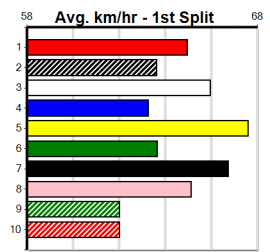

TUDOR ELECTRICAL

Distance: 450m, Race Type: Grade 5, Total Prizemoney: $2,925
1st: $1,950, 2nd: $600, 3rd: $300, 4th: $75

MAN OF MAGIC (1) has scored some electric wins of late and he is drawn to make every post a winner. CHASING HEARTS (3) is a promising type and he can atone for some luckless runs of late. NOCTILUCENT (7) has been ultra consistent to date.

Watchdog Tips: 1 3 7 5 Bet: Win 1

MAN OF MAGIC [5] Airborne at present, well drawn, yes $2.80
BK Dog Nov-21 Sire: MY REDEEMER Dam: DARLEY PARK
Owner(s): Rhonda (SYN), T Monaghan, J Monaghan, K Monaghan, B Barnes, B Skinner
Trainer: Sophie Fitzgerald (Blakeville)

QUEBEC BALE (NSW)[5] Returned to form last time, harder tonight, place $9.00
BK Dog Jan-20 Sire: BARCIA BALE Dam: FANTA BALE
Owner(s): L Harris
Trainer: Luke Harris (Devon Meadows)

CHASING HEARTS (SA)[5] Shows promise, can burn early on, danger $4.60
F Dog May-22 Sire: ZAMBORA BROCKIE Dam: NANGAR MIA
Owner(s): N Lalli
Trainer: Graham Glass (Kyabram)

FINANCIER [5] Form and confidence has tapered off, must lift $16.00
WBE Dog Jan-22 Sire: NEED MY MONEYNOW Dam: GRANDANA QUALI
Owner(s): J Cassar
Trainer: Jayden Cassar (Ballarat East)

TOKYO HEIST [5] No luck when resuming, can atone, keep safe $6.50
BK Dog Sep-21 Sire: SHIMA SHINE Dam: ELEVATED
Owner(s): GIZZY'S GANG (SYN), A Manolitsis, A Manolitsis, S Bevan
Trainer: Korie-lee Heinrich (Anakie)

1

2

3

4

5