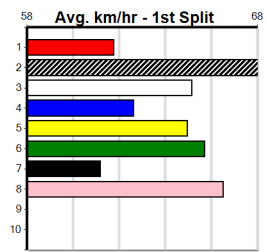

DOWNLOAD THE WATCHDOG APP

Distance: 450m, Race Type: Mixed 6/7, Total Prizemoney: $2,925
1st: $1,950, 2nd: $600, 3rd: $300, 4th: $75

FLYING CENTRAL (2) has been brilliant in his three runs up the straight and he will be carving out time on the arm. FABIO GIBLET (5) shows promise and he will keep the pressure on from the outset. MISS PATSY (8) is well drawn out wide.

Watchdog Tips: 2 5 8 6 Bet: Box Quinella 2,5,8 ($10 for 333.33%)

Race card for SPRING COIN (SA)[6]. Includes details on owner (G Black), sire (SPRING BRIDGE), dam (SPRING HALO), and trainer (Mark Delbridge). Features a table of race results and a box history chart.

Race card for FLYING GENERAL [7]. Includes details on owner (T Erenshaw), sire (MY REDEEMER), dam (FLYING UNICORN), and trainer (Kim Erenshaw). Features a table of race results and a box history chart.

Race card for ZAPPER BALE (NSW)[6]. Includes details on owner (B Wheeler), sire (JARVIS BALE), dam (ETHLA ALLEN), and trainer (Daniel Gibbons). Features a table of race results and a box history chart.

Race card for ABLETT FLYER [6]. Includes details on owner (Bee Gee Mac), sire (MY REDEEMER), dam (LIVERPOOL FLYER), and trainer (Billy Mcrae). Features a table of race results and a box history chart.

Race card for FABIO GIBLET [7]. Includes details on owner (R Gibbons), sire (FERAL FRANKY), dam (HAPPY RUBY), and trainer (Rebecca Gibbons). Features a table of race results and a box history chart.