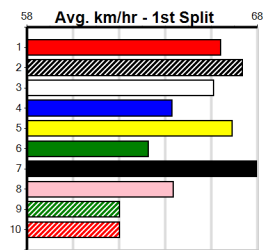

PAUA OF BUDDY AT STUD

Distance: 450m, Race Type: Mixed 4/5, Total Prizemoney: $3,360
1st: $2,250, 2nd: $690, 3rd: $345, 4th: $75

VINCENT BALE (8) has turned in some tremendous performances of late and he is ideally drawn out wide. HI THERE FRANK (3) scorched around Traralgon last time and he will be on the pace from the outset. HUMIDITY (7) is back to his best

Watchdog Tips: **8** **3** **7** **5** **Bet:** **Win 8**

1

SHE DEVIL [5] **$12.00**
BK Bitch Dec-20 **Front runner, will cop pressure, prefer others**
Owner(s): T Deglaitis **Sire: AUSSIE INFRARED** **Dam: CAWBOURNE DOLLY** **Trainer: Ebony Deglaitis (Moolap)**
Winning Distances: < 300m (0) 300 - 399m (1) 400 - 499m (11) 500 - 599m (0) 600 - 699m (0) > 700m (0)
Winning Weights: 29.1(1) 29.9(2) 30.1(2) 30.2(2) 30.3(1) 30.4(2) 30.5(2)

Box	1st	2nd	3rd	4th	5th	6th	7th	8th
1	1	2			1	2		
2								
3	2	1			1			
4	3	2	2	1	2			2
5	1	1	1				1	
6	2		1	2	2	2	1	
7	1	1	2	2	1		1	1
8	1	2	1	2			1	

Prize Best Starts Trk/Dts APM
$31945.00
25.42(2)-20/9/23
55-12-9-6
8-1-3-0
9984

2

HUNTER RIOT [5] **$16.00**
BK Dog Jul-21 **Down on confidence, may get crowded, no**
Owner(s): S Camden-bermingham **Sire: FERNANDO BALE** **Dam: MYSTIC RIOT** **Trainer: Colin Bermingham (Mount Mercer)**
Winning Distances: < 300m (0) 300 - 399m (5) 400 - 499m (2) 500 - 599m (1) 600 - 699m (0) > 700m (0)
Winning Weights: 28.0(3) 28.1(2) 28.2(1) 28.3(1) 28.6(1)

Box	1st	2nd	3rd	4th	5th	6th	7th	8th
1	3	1						
2				1				
3	1	1	2		1			1
4		1						
5			1	1				
6	3	1		1	1			
7	1				1			1
8			1					

Prize Best Starts Trk/Dts APM
$21018.13
FSTD
24-8-4-4
0-0-0-0
8258

3

HI THERE FRANK [5] **$3.40**
BD Dog Feb-22 **Slashing Traralgon winner, danger if crosses**
Owner(s): AGSS Cranbourne (SYN), G Farrugia, A Fennell **Sire: LIGHTNING FRANK** **Dam: NAYLA SWIFT** **Trainer: David Geall (Lara)**
Winning Distances: < 300m (0) 300 - 399m (1) 400 - 499m (5) 500 - 599m (5) 600 - 699m (0) > 700m (0)
Winning Weights: 32.4(1) 32.6(2) 32.7(2) 32.9(2) 33.0(1) 33.1(3)

Box	1st	2nd	3rd	4th	5th	6th	7th	8th
1	5	1	1	1				
2	2	1	1		1	1		
3	1		1		1			
4	1	2			1		1	
5								
6	1				1			1
7	1	1						
8		1	2	1	2			

Prize Best Starts Trk/Dts APM
$53201.88
NBT
33-11-6-5
2-0-0-1
25528

4

DOLLAR BUCKS [4] **$10.00**
BK Dog Sep-21 **Big engine but needs room early, place best**
Owner(s): T Deglaitis **Sire: ZAMBORA BROCKIE** **Dam: CAWBOURNE DOLLY** **Trainer: Troy Deglaitis (Moolap)**
Winning Distances: < 300m (0) 300 - 399m (0) 400 - 499m (6) 500 - 599m (0) 600 - 699m (0) > 700m (0)
Winning Weights: 32.9(2) 33.3(1) 33.5(1) 33.6(1) 33.8(1)

Box	1st	2nd	3rd	4th	5th	6th	7th	8th
1					1			
2								
3								
4	1		1	1	1	1	1	1
5	1							
6	1				1			2
7	1							
8	2	1						

Prize Best Starts Trk/Dts APM
$12680.00
25.18(8)-10/1/24
19-6-1-1
4-1-1-0
4606

5

BRUCE'S SHOUT [5] **$9.00**
BK Dog Mar-22 **Consistent type, settles on the pace, respect**
Owner(s): M Delbridge **Sire: CHRISTO BALE** **Dam: ROSE ROYCE** **Trainer: Lisa Delbridge (Balliang)**
Winning Distances: < 300m (0) 300 - 399m (4) 400 - 499m (3) 500 - 599m (0) 600 - 699m (0) > 700m (0)
Winning Weights: 33.5(1) 33.7(1) 34.0(1) 34.4(1) 34.5(1) 34.7(2)

Box	1st	2nd	3rd	4th	5th	6th	7th	8th
1	2						1	
2		1	1	1				
3	1	2			1			
4	2				1	1	1	
5	1	1				1	1	
6								1
7	1		1					
8		1						

Prize Best Starts Trk/Dts APM
$21610.00
25.43(3)-3/4/24
23-7-5-2
4-1-1-0
14126