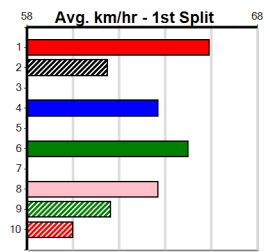

A1 SIGNAGE

Distance: 390m, Race Type: Maiden, Total Prizemoney: $2,535
1st: $1,680, 2nd: $520, 3rd: $260, 4th: $75

SAILAWAY GIN (6) has been solidly placed in her past three and she is suitably drawn out wide.
ASTON DIMITRI (1) led for a long way on debut and he will get stronger with more racing. CHARLIE RIOT (5) is a well bred type.

Watchdog Tips: **6** **1** **5** **7** **Bet:** Box Quinella 1,5,6 ($10 for 333.33%)

Form Box	Wgt	Dist	Track	Date	Time	BON	Margin	1st/2nd (Time)	PIR	Checked	Comment	WR	Split 1	S/P	Grade
1	ASTON DIMITRI [M] Led for a long way on debut, main danger $3.60														
	BEW Dog Mar-22 Sire: FERNANDO BALE Dam: ASTON TOPAZ Trainer: Glenn Campbell (Anakie)														
	Owner(s): R Borda														
	Winning Distances: < 300m (0) 300 - 399m (0) 400 - 499m (0) 500 - 599m (0) 600 - 699m (0) > 700m (0)														
	Winning Weights:														
	2= (4) 29.7 400 GEL R1 21-Jun-24 23.03 22.41 1.5L SIR DODGE (22.93) Q/11 8.59 $64.30 M														
	Box History														
	<table border="1"> <thead> <tr><th>Bx</th><th>1st</th><th>2nd</th><th>3rd</th><th>4th</th><th>5th</th><th>6th</th><th>7th</th><th>8th</th></tr> </thead> <tbody> <tr><td>1</td><td></td><td></td><td></td><td></td><td></td><td></td><td></td><td></td></tr> <tr><td>2</td><td></td><td></td><td></td><td></td><td></td><td></td><td></td><td></td></tr> <tr><td>3</td><td></td><td></td><td></td><td></td><td></td><td></td><td></td><td></td></tr> <tr><td>4</td><td></td><td>1</td><td></td><td></td><td></td><td></td><td></td><td></td></tr> <tr><td>5</td><td></td><td></td><td></td><td></td><td></td><td></td><td></td><td></td></tr> <tr><td>6</td><td></td><td></td><td></td><td></td><td></td><td></td><td></td><td></td></tr> <tr><td>7</td><td></td><td></td><td></td><td></td><td></td><td></td><td></td><td></td></tr> <tr><td>8</td><td></td><td></td><td></td><td></td><td></td><td></td><td></td><td></td></tr> </tbody> </table>														
	Prize Best $390.00 FSH														
	Starts 1-0-1-0														
Trk/Dts 0-0-0-0															
APM 390															
Last 3 wins NOT included above															
2	ASTON FLURRY [M] Well supported in both runs to date, place claims $10.00														
	BE Bitch Aug-22 Sire: ASTON RUPEE Dam: ASTON ZEPHYR Trainer: Benjamin Magri (Avalon)														
	Owner(s): R Borda														
	Winning Distances: < 300m (0) 300 - 399m (0) 400 - 499m (0) 500 - 599m (0) 600 - 699m (0) > 700m (0)														
	Winning Weights:														
	6th (4) 30.6 410 HOR R1 11-Jun-24 24.83 23.42 10.00 TANAYA (24.13) M/66 11.07 $3.60 M														
	5th (2) 30.6 450 BAL R2 19-Jun-24 26.09 25.12 7.50L FABIO GIBLET (25.59) M/555 6.81 $6.80 M														
	Box History														
	<table border="1"> <thead> <tr><th>Bx</th><th>1st</th><th>2nd</th><th>3rd</th><th>4th</th><th>5th</th><th>6th</th><th>7th</th><th>8th</th></tr> </thead> <tbody> <tr><td>1</td><td></td><td></td><td></td><td></td><td></td><td></td><td></td><td></td></tr> <tr><td>2</td><td></td><td></td><td></td><td></td><td>1</td><td></td><td></td><td></td></tr> <tr><td>3</td><td></td><td></td><td></td><td></td><td></td><td></td><td></td><td></td></tr> <tr><td>4</td><td></td><td></td><td></td><td></td><td></td><td>1</td><td></td><td></td></tr> <tr><td>5</td><td></td><td></td><td></td><td></td><td></td><td></td><td></td><td></td></tr> <tr><td>6</td><td></td><td></td><td></td><td></td><td></td><td></td><td></td><td></td></tr> <tr><td>7</td><td></td><td></td><td></td><td></td><td></td><td></td><td></td><td></td></tr> <tr><td>8</td><td></td><td></td><td></td><td></td><td></td><td></td><td></td><td></td></tr> </tbody> </table>														
	Prize Best $0.00 FSTD														
Starts 2-0-0-0															
Trk/Dts 0-0-0-0															
APM 0															
Last 3 wins NOT included above															
3	WARDEN OZZIE [M] Well bred, likely to have trialed here, watch $8.00														
	BK Dog Dec-22 Sire: KINLOCH BRAE Dam: BUFFET DESTROYER Trainer: Troy Walters (Parwan)														
	Owner(s): T Walters														
	Winning Distances: < 300m (0) 300 - 399m (0) 400 - 499m (0) 500 - 599m (0) 600 - 699m (0) > 700m (0)														
	Winning Weights:														
	Box History