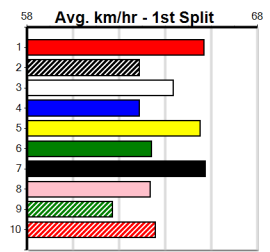

SJC CONCRETING

Distance: 390m, Race Type: Mixed 6/7, Total Prizemoney: $2,925
1st: $1,950, 2nd: $600, 3rd: $300, 4th: $75

ECO BALE (8) sizzled in a trial at Geelong recently and he should light them up soon after box rise.
ASTON GARRATT (1) has been consistent to date and he will be in the firing line from the outset.
STRAIGHT SPEED (4) won't be too far away

Watchdog Tips: **8** **1** **4** **6** **Bet:** **Win 8**

Form Box	Wgt	Dist	Track	Date	Time	BON	Margin	1st/2nd (Time)	PIR	Checked	Comment	WR	Split 1	S/P	Grade

1

ASTON GARRATT [6] **$3.60**

BK Dog Apr-22 **Consistent type, settles on the speed, danger**

Sire: TOMMY SHELBY Dam: ASTON FRAICHE **Trainer: Emma Scott (Tatura)**

Owner(s): R Borda

Winning Distances: < 300m (0) 300 - 399m (1) 400 - 499m (1) 500 - 599m (0) 600 - 699m (0) > 700m (0)

Winning Weights: 31.5(1) 32.0(1)

3rd (1)	31.5	400	GEL	R1	19-Feb-24	23.18	22.55	3.75L ASTON LUTON (22.93)	S/55				8.73	$8.90	M
7th (2)	30.7	460	GEL	R2	23-Feb-24	26.71	25.67	10.00 USKO BALE (26.05)	S/587				6.78	$13.70	M
1st (6)	32.0	450	SHP	R2	25-Apr-24	25.36	25.30	10.00 KARA DANVERS (26.02)	Q/111				6.46	$2.30	M
2nd (2)	31.8	450	SHP	R5	29-Apr-24	25.62	25.15	3.75L YUM CHA JACK (25.38)	M/112				6.63	$4.30	RW
3rd (1)	31.6	390	SHP	R10	13-May-24	22.43	21.99	2.25L QUEEN SHAKA (22.28)	M/33				8.66	$4.40	X67
1st (2)	31.5	390	SHP	R3	16-May-24	22.13	22.11	6.50L SHE'S EXTREME (22.55)	Q/11				8.39	$3.60	7
2nd (4)	31.3	450	SHP	R6	20-May-24	25.56	25.27	2.00L BEAUTY ON FIRE (25.43)	M/122				6.57	$2.20	RWH
5th (4)	31.4	450	SHP	R5	27-May-24	25.98	24.90	11.00 ON SONG ICE (25.25)	M/555				6.87	$1.70	RWF

Last 3 wins NOT included above

Prize Best	$3760.00
Starts	9-2-2-2
Trk/Dts	0-0-0-0
APM	2904

2

SANDY BALE (NSW)[6] **$21.00**

F Dog Mar-22 **Find this harder than his racing to date, tested**

Sire: KONOMI Dam: WENDALIN BALE **Trainer: Tammy Kennedy-harris (Devon M)**

Owner(s): L Harris

Winning Distances: < 300m (0) 300 - 399m (2) 400 - 499m (0) 500 - 599m (0) 600 - 699m (0) > 700m (0)

Winning Weights: 29.8(2)

7th (1)	29.9	350	TRA	R1	15-May-24	21.00	19.69	13.00 GIN CHASER (20.09)	Q/68				6.87	$5.60	M
2nd (1)	29.4	350	TRA	R1	17-May-24	20.14	19.81	0.10L PAW MANNY (20.14)	Q/11				6.67	$5.40	M
3rd (8)	29.7	350	TRA	R2	29-May-24	20.22	19.62	3.00L UNACCEPTABLE PEN (20.03)	M/33				6.77	$3.50	M
1st (2)	29.8	350	TRA	R2	31-May-24	20.17	19.59	0.25L ZULU WOLF (20.18)	M/22				6.83	$2.20	M
3rd (2)	29.6	395	TRA	R2	07-Jun-24	22.74	22.20	3.5L IF HE COULD (22.50)	M/444				3.90	$34.70	7
1st (5)	29.8	350	TRA	R2	10-Jun-24	20.24	19.88	1.00L AKASHIC (20.29)	M/22				6.83	$2.50	T3-RW
3rd (6)	29.8	390	BAL	R4	16-Jun-24	23.00	22.46	8.00L SOLID GROUND (22.46)	M/52				8.69	$10.40	T3-6
6th (3)	29.8	400	GEL	R3	21-Jun-24	23.37	22.41	9.00L SCOTLAND YARD (22.77)	M/46		SW		8.60	$42.50	X67

Last 3 wins NOT included above

Prize Best	$5065.00
Starts	12-2-2-6
Trk/Dts	2-0-0-2
APM	4576

3

ASTON WASHINGTON [7] **$9.00**

BK Bitch Jan-22 **Never headed on debut, this is harder, place best**

Sire: ASTON DEE BEE Dam: ASTON CORINNA **Trainer: Benjamin Magri (Avalon)**

Owner(s): R Borda

Winning Distances: < 300m (0) 300 - 399m (1) 400 - 499m (0) 500 - 599m (0) 600 - 699m (0) > 700m (0)

Winning Weights: 25.5(1)

1st (7)	25.5	390	BAL	R1	19-Jun-24	22.36	21.91	1.25L PAW YONDER (22.45)	Q/11				8.36	$9.00	M

Last 3 wins NOT included above

Prize Best	$1680.00
Starts	22.36(7)-19/6/24
Trk/Dts	1-1-0-0
APM	1680