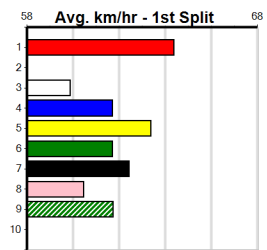

SPORTSBET WE LET THE DOGS OUT

Distance: 450m, Race Type: Maiden, Total Prizemoney: $2,535
1st: $1,680, 2nd: $520, 3rd: $260, 4th: $75

ASTON BREEZE (5) showed improvement when placed here last time and she can go one better tonight. MERL'S LAD (7) is another who improved last time out and he should be in the mix throughout. PAW VELDRON (3) can run a cheeky race

Watchdog Tips: **5** **7** **3** **2** **Bet:** **Win 5**

Form Box	Wgt	Dist	Track	Date	Time	BON	Margin	1st/2nd (Time)	PIR	Checked	Comment	WR	Split 1	S/P	Grade		
1	DECORATED [M] Steady on debut, needs more time, place $14.00																
	BK Bitch Apr-22 Sire: GET IT GIZMO Dam: WONDERFUL WORLD Trainer: Troy Walters (Parwan)																
	Owner(s): T Walters																
	Winning Distances: < 300m (0) 300 - 399m (0) 400 - 499m (0) 500 - 599m (0) 600 - 699m (0) > 700m (0)																
	Winning Weights:																
	4th (4) 25.3 400 WGL R1 11-Jun-24 23.58 22.72 8.50L SAND DUNES (22.99) M/35 8.60 $12.10 M																
	Last 3 wins NOT included above																
	Box History																
	<table border="1"> <thead> <tr> <th>Bx</th> <th>1st</th> <th>2nd</th> <th>3rd</th> <th>4th</th> <th>5th</th> <th>6th</th> <th>7th</th> <th>8th</th> </tr> </thead> <tbody> <tr><td>1</td><td></td><td></td><td></td><td></td><td></td><td></td><td></td><td></td></tr> <tr><td>2</td><td></td><td></td><td></td><td></td><td></td><td></td><td></td><td></td></tr> <tr><td>3</td><td></td><td></td><td></td><td></td><td></td><td></td><td></td><td></td></tr> <tr><td>4</td><td></td><td></td><td></td><td>1</td><td></td><td></td><td></td><td></td></tr> <tr><td>5</td><td></td><td></td><td></td><td></td><td></td><td></td><td></td><td></td></tr> <tr><td>6</td><td></td><td></td><td></td><td></td><td></td><td></td><td></td><td></td></tr> <tr><td>7</td><td></td><td></td><td></td><td></td><td></td><td></td><td></td><td></td></tr> <tr><td>8</td><td></td><td></td><td></td><td></td><td></td><td></td><td></td><td></td></tr> <tr> <td>Prize Best</td> <td colspan="7"></td> <td>$75.00</td> <td>F5H</td> </tr> <tr> <td>Starts</td> <td colspan="7"></td> <td>1-0-0-0</td> <td></td> </tr> <tr> <td>Trk/Dts</td> <td colspan="7"></td> <td>0-0-0-0</td> <td></td> </tr> <tr> <td>APM</td> <td colspan="7"></td> <td>75</td> <td></td> </tr> </tbody> </table>																
	Prize Best Starts Trk/Dts APM																
2	PAW KRAMER (NSW)[M] Well bred, in good hands, must keep safe $7.50																
	DKBD Dog Aug-22 Sire: FERNANDO BALE Dam: XAMIRA BALE Trainer: Samantha Grenfell (Anakie)																
	Owner(s): B Wheeler																
	Winning Distances: < 300m (0) 300 - 399m (0) 400 - 499m (0) 500 - 599m (0) 600 - 699m (0) > 700m (0)																
	Winning Weights:																
	Last 3 wins NOT included above																
	Box History																
	<table border="1"> <thead> <tr> <th>Bx</th> <th>1st</th> <th>2nd</th> <th>3rd</th> <th>4th</th> <th>5th</th> <th>6th</th> <th>7th</th> <th>8th</th> </tr> </thead> <tbody> <tr><td>1</td><td></td><td></td><td></td><td></td><td></td><td></td><td></td><td></td></tr> <tr><td>2</td><td></td><td></td><td></td><td></td><td></td><td></td><td></td><td></td></tr> <tr><td>3</td><td></td><td></td><td></td><td></td><td></td><td></td><td></td><td></td></tr> <tr><td>4</td><td></td><td></td><td></td><td></td><td></td><td></td><td></td><td></td></tr> <tr><td>5</td><td></td><td></td><td></td><td></td><td></td><td></td><td></td><td></td></tr> <tr><td>6</td><td></td><td></td><td></td><td></td><td></td><td></td><td></td><td></td></tr> <tr><td>7</td><td></td><td></td><td></td><td></td><td></td><td></td><td></td><td></td></tr> <tr><td>8</td><td></td><td></td><td></td><td></td><td></td><td></td><td></td><td></td></tr> <tr> <td>Prize Best</td> <td colspan="7"></td> <td>$0.00</td> <td>F5H</td> </tr> <tr> <td>Starts</td> <td colspan="7"></td> <td>0-0-0-0</td> <td></td> </tr> <tr> <td>Trk/Dts</td> <td colspan="7"></td> <td>0-0-0-0</td> <td></td> </tr> <tr> <td>APM</td> <td colspan="7"></td> <td>0</td> <td></td> </tr> </tbody> </table>																
	Prize Best Starts Trk/Dts APM																
	3	PAW VELDRON (NSW)[M] No luck in his past two, can atone, threat $6.00															
WBD Dog Jul-22 Sire: AUSSIE INFRARED Dam: DYNA PATTY Trainer: Mark Delbridge (Balliang)																	
Owner(s): B Wheeler																	
Winning Distances: < 300m (0) 300 - 399m (0) 400 - 499m (0) 500 - 599m (0) 600 - 699m (0) > 700m (0)																	
Winning Weights:																	
3rd (8) 33.6 435 SLE R1 05-May-24 25.19 24.32 2.75L VELOX BALE (25.00) M/54 5.52 $9.90 M																	
2nd (2) 33.7 460 GEL R4 10-May-24 26.43 25.63 3.5L PAW LOU LOU (26.20) S/52 6.96 $2.50 M																	
5th (8) 33.7 450 BAL R2 15-May-24 25.88 24.79 2.75L AKELA MARTIAL (25.70) M/635 6.94 $4.00 M																	
6th (7) 33.5 400 GEL R1 21-Jun-24 23.58 22.41 9.50L SIR DODGE (22.93) S/66 8.86 $3.70 M																	
Last 3 wins NOT included above																	
Box History