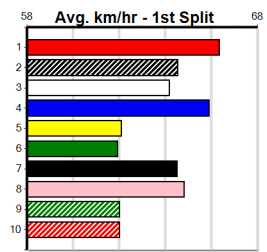

SOUTHERN SHEETMETAL

Distance: 450m, Race Type: Grade 5, Total Prizemoney: $2,925
1st: $1,950, 2nd: $600, 3rd: $300, 4th: $75

SWIFT VODKA (1) led for a long way here last time and she can go one better this time around. BRONELLY STRIKER (8) is showing promise and he will get plenty of room in the early stages. SIR VALENTINO (7) has a good record here.

Watchdog Tips: 1 8 7 5 Bet: Box Quinella 1,7,8 ($10 for 333.33%)

Race card for SWIFT VODKA (NSW)[5]. Includes details on sire (FABREGAS), dam (NORMAN'S GIRL), winning distances, and a box history table.

Race card for QUEEN SHAKA [5]. Includes details on sire (FERAL FRANKY), dam (GAZER BALE), winning distances, and a box history table.

Race card for RIE BALE (NSW)[5]. Includes details on sire (KONOMI), dam (WENDALIN BALE), winning distances, and a box history table.

Race card for ELSA JAY [5]. Includes details on sire (HOOKSY), dam (LEAVE ME OUT), winning distances, and a box history table.

Race card for CLARETOWN SADIE [5]. Includes details on sire (WOW), dam (GAMMA BALE), winning distances, and a box history table.