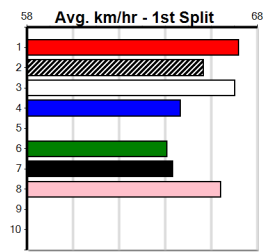

EUREKA CONCRETE

Distance: 390m, Race Type: Mixed 4/5, Total Prizemoney: $3,360
1st: $2,250, 2nd: $690, 3rd: $345, 4th: $75

DR. FALKOR (8) broke the clock at Geelong last time and he is ideally drawn out wide. TALCOTT BALE (1) owns a smart 22.13 PB here and he is drawn to be on the pace from the outset. TIGGERLONG GAS (2) won't be too far away.

Watchdog Tips: 8 1 2 4 Bet: Win 8

TALCOTT BALE (NSW)[5] Smart PB here, settles on the speed, danger $3.40
BK Dog May-22 Sire: ALLEN DEED Dam: WANNA ALLEN
Trainer: Rebecca Gibbons (Avalon)
Winning Distances: < 300m (0) 300 - 399m (2) 400 - 499m (2) 500 - 599m (0) 600 - 699m (0) > 700m (0)
Winning Weights: 31.4(1) 31.5(1) 32.0(2)

TIGGERLONG GAS (NSW)[5] Dominant at Horsham, good muster, threat $4.60
BK Dog Feb-20 Sire: FABREGAS Dam: TIGGERLONG DOT
Trainer: Samantha Grenfell (Anakie)
Winning Distances: < 300m (0) 300 - 399m (11) 400 - 499m (19) 500 - 599m (1) 600 - 699m (0) > 700m (0)
Winning Weights: 31.2(1) 31.5(2) 31.6(1) 31.7(3) 31.8(4) 31.9(3) 32.0(2) 32.1(3) 32.2(3) 32.3(1) 32.4(2) 32.5(4) 32.7(1) 32.8(1)

WESTERN'S BEAR [5] Back in form, this is harder, prefer to watch $9.00
BK Dog Jan-21 Sire: BERNARDO Dam: STAR DESIRE
Trainer: Leslie Mitchell (Teesdale)
Winning Distances: < 300m (0) 300 - 399m (10) 400 - 499m (2) 500 - 599m (0) 600 - 699m (0) > 700m (0)
Winning Weights: 33.0(2) 33.1(2) 33.2(1) 33.4(1) 33.6(1) 33.7(2) 34.0(2) 34.1(1)

BELLA LA VITA [5] Empty draw helps, good muster, keep safe $14.00
BD Bitch May-21 Sire: HARD STYLE RICO Dam: SACHI
Trainer: Troy Deglaitis (Moolap)
Winning Distances: < 300m (0) 300 - 399m (0) 400 - 499m (8) 500 - 599m (1) 600 - 699m (0) > 700m (0)
Winning Weights: 30.8(1) 31.1(2) 31.2(3) 31.3(1) 31.4(2)

*** VACANT BOX ***
Owner(s): Sire: Dam:
Trainer:
Winning Distances: < 300m (0) 300 - 399m (0) 400 - 499m (0) 500 - 599m (0) 600 - 699m (0) > 700m (0)
Winning Weights:

1

2

3

4

5