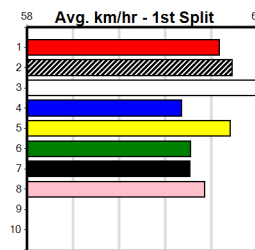

MCKENNA MEMORIAL HT1

Distance: 595m, Race Type: S/E Heat, Total Prizemoney: $10,375
1st: $7,000, 2nd: $2,150, 3rd: $1,075, 4th: $150

YACHI BALE (8) has turned in some big performances of late and he will turn up the pressure mid race. ETHANOL VOLUME (6) is racing with tremendous confidence and he just needs a little room early on. OSPREY ATHENA (1) is ultra consistent

Watchdog Tips: 8 6 1 2 Bet: Win 8

OSPREY ATHENA [5] Better than her past few, early burn, threat $4.60
BD Bitch Sep-20 Sire: BARCIA BALE Dam: MEPUNGA ROSIE
Owner(s): CHAMPAGNE PTN (SYN), S Smith, A Langton
Trainer: Jeffrey Britton (Anakie)

EMERLEY ZOE (NSW)[5] Hit or miss early but has a big engine, respect $10.00
BK Bitch May-21 Sire: SHIMA SHINE Dam: SALDANA
Owner(s): J Hurlay
Trainer: Bradley Fitton (Pearcedale)

VOICE OF THUNDER [5] Runs into a couple of good ones, outclassed $21.00
WBK Dog Jun-21 Sire: FERNANDO BALE Dam: CLASSY BLAZE
Owner(s): FOUR FROTHYS (SYN), G Pask, J Baxter, G Pask
Trainer: Graeme Jose (Catani)

LAKEVIEW NOLA [4] Racing well but the draw is a worry, place $7.50
WF Bitch Sep-21 Sire: FERNANDO BALE Dam: LAKEVIEW GRACE
Owner(s): Lakeview kennels (SYN), L Whelan, M Whelan, P Whelan
Trainer: Christine Sheilds (Metung)

AMERICAN QUEEN [5] Unbeaten here, may get crowded early, place $9.00
BKW Bitch May-21 Sire: SUPERIOR PANAMA Dam: NICKI FIELDS
Owner(s): DARREN AND MICHAEL PULEIO (SYN), D Puleio, M Puleio
Trainer: Lyn Smith (Nambrok)