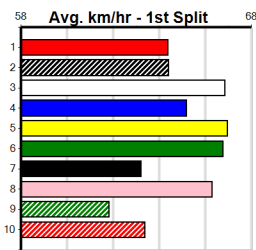

Distance: 515m, Race Type: Grade 5, Total Prizemoney: $8,785
1st: $5,900, 2nd: $1,820, 3rd: $915, 4th: $150

DIVINE NATURE (4) has been a tad unlucky of late and he does his best racing here. NASHVILLE BALE (8) has the pace to cross and lead and he will give a nice sight on the arm. DR. UNITED (7) comes here with brilliant Sale form of late.

Watchdog Tips: 4 8 7 1 Bet: Box Trifecta 1,4,7,8 ($10 for 41.67%)

MY BONNEVILLE [5] Powerful type, has the good draw, respect $10.00
RBD Dog Sep-20 Sire: MY REDEEMER Dam: BLACK PONTIAC
Owner(s): S Crawford
Trainer: David Crawford (Pearcedale)
Winning Distances: < 300m (0) 300 - 399m (1) 400 - 499m (1) 500 - 599m (9) 600 - 699m (2) > 700m (0)
Winning Weights: 30.6(2) 30.7(3) 30.9(4) 31.1(1) 31.3(1) 31.4(1) 31.5(1)
3rd (8) 31.2 525 MEA R8 27-Apr-24 30.05 29.69 1.00L ETHANOL EXTRA (29.99) M/4444 . . . SW . . 5.19 $10.50 5H
6th (4) 30.8 525 MEA R7 04-May-24 30.52 29.61 9.00L HERE COMES ARTIE (29.92) M/5766 . . . . . 5.30 $16.50 5
5th (2) 30.7 600 MEA R6 11-May-24 35.03 34.45 7.50L ASTON COSTELLO (34.53) M/4367 . . . . . 9.25 $8.60 5H
1st (4) 30.7 600 MEA R5 18-May-24 34.95 34.32 2.50L MADALIA ZOOM (35.12) M/2231 . . . . . 9.14 $6.40 5
4th (4) 30.7 525 MEA R6 25-May-24 30.26 29.89 5.50L BERNIE BURROW (29.91) M/7776 . . . . . 5.25 $16.80 5
6th (3) 30.6 525 MEA R9 01-Jun-24 30.67 29.79 4.75L GARRY STUN ON (30.35) M/5567 . . . . . 5.32 $5.80 5H
5th (8) 30.4 515 SAP R6 17-Jun-24 29.99 29.74 3.75L CRACKERJACK ROB (29.74) M/4555 . . . . . 5.29 $10.60 X45
3rd (4) 30.4 525 MEA R12 22-Jun-24 30.41 29.65 3.00L PICCOLO BALE (30.20) M/6554 . . . . . 5.24 $10.00 5
Last 3 wins NOT included above
1st (2) 30.7 515 SAN R10 17-Aug-23 29.54 29.32 0.75L ROCKY ROLL (29.58) M/6432 . . . SW . . 5.23 $2.50 5
1st (2) 30.6 525 MEA R10 23-Sep-23 29.88 29.74 1.00L SHIMA SHADOW (29.93) Q/2122 . . . SW . . 5.10 $5.50 5
1st (8) 30.7 595 SAN R9 12-Oct-23 34.54 34.54 0.75L KAI BALE (34.59) M/2221 . . . . . 9.27 $11.20 FFA