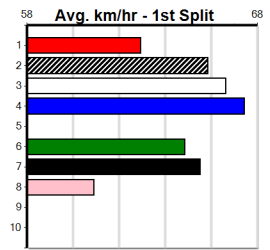

GREYHOUNDS ENTERTAINMENT

Distance: 715m, Race Type: Mixed 4/5, Total Prizemoney: $10,375
1st: $7,000, 2nd: $2,150, 3rd: $1,075, 4th: $150

LILLY INTENTION (2) was smartly placed at The Meadows two runs back and she looks very well graded in this event. WESTERLY BALE (1) is better than her past two runs and she will get the gun run throughout. LAKEVIEW PATSY (4) has claims.

Watchdog Tips: 2 1 4 7 Bet: Win 2

WESTERLY BALE (NSW)[5] Strong type, has the good draw, main danger $6.00
BK Bitch Apr-21 Sire: FERAL FRANKY Dam: DYNA CARMEN
Trainer: Deborah Coleman (Lara)
Winning Distances: < 300m (0) 300 - 399m (0) 400 - 499m (5) 500 - 599m (1) 600 - 699m (1) > 700m (0)
Winning Weights: 26.4(1) 26.6(1) 26.7(1) 27.0(2) 27.2(1) 27.3(1)
Box History table and Prize Best Starts Trk/Dts APM

LILLY INTENTION [5] Impressive effort two runs back, go close $2.80
BK Bitch Mar-21 Sire: HARD STYLE RICO Dam: SHAE'S INTENTION
Trainer: Maddison O'Neill (Pearcedale)
Winning Distances: < 300m (0) 300 - 399m (0) 400 - 499m (1) 500 - 599m (2) 600 - 699m (0) > 700m (2)
Winning Weights: 29.4(2) 29.6(1) 30.0(2)
Box History table and Prize Best Starts Trk/Dts APM

VEGA BLACK (NSW)[5] Struggled for a while now, needs to find plenty $21.00
BK Dog Mar-20 Sire: COSMIC RUMBLE Dam: BLACK EVA
Trainer: Michael Wallworth (New Gisborne)
Winning Distances: < 300m (0) 300 - 399m (0) 400 - 499m (1) 500 - 599m (4) 600 - 699m (2) > 700m (3)
Winning Weights: 34.5(1) 35.1(1) 35.2(1) 35.3(2) 35.4(2) 35.5(1) 35.6(1) 36.2(1)
Box History table and Prize Best Starts Trk/Dts APM

LAKEVIEW PATSY [4] Quick PB here, settles on the speed, threat $4.00
WBEBD Bitch Nov-20 Sire: WHISKEY RIOT Dam: LAKEVIEW GRACE
Trainer: Monique Whelan (Metung)
Winning Distances: < 300m (0) 300 - 399m (0) 400 - 499m (2) 500 - 599m (2) 600 - 699m (3) > 700m (4)
Winning Weights: 26.4(1) 26.6(1) 26.9(1) 27.0(2) 27.3(2) 27.5(2) 27.6(1) 28.1(1)
Box History table and Prize Best Starts Trk/Dts APM

*** VACANT BOX ***
Owner(s):
Winning Distances: < 300m (0) 300 - 399m (0) 400 - 499m (0) 500 - 599m (0) 600 - 699m (0) > 700m (0)
Winning Weights:
Trainer:
Box History

1

2

3

4

5