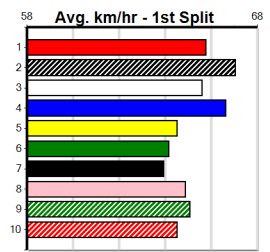

SANDOWN VET CLINIC

Distance: 515m, Race Type: Grade 5, Total Prizemoney: $8,785
1st: $5,900, 2nd: $1,820, 3rd: $915, 4th: $150

SHAYNA BALE (1) has been placed in five of eight here and she is drawn to make every post a winner. FERGUS ZULU (3) is armed with an explosive turn of foot and he should get a nice run through mid race. ASTON NERO (2) has a serious engine

Watchdog Tips: 1 3 2 6 Bet: Win 1

Race 1: SHAYNA BALE (NSW)[5] Solid record here, gets the gun run, go close. $3.60. Owner: B Wheeler. Winning Distances: < 300m (0) 300 - 399m (0) 400 - 499m (0) 500 - 599m (4) 600 - 699m (0) > 700m (0). Box History table and Prize Best Starts Trk/Dts APM.

Race 2: ASTON NERO (NSW)[5] Serious motor, gets cover early on, threat. $4.80. Owner: R Borda. Winning Distances: < 300m (0) 300 - 399m (1) 400 - 499m (9) 500 - 599m (1) 600 - 699m (0) > 700m (0). Box History table and Prize Best Starts Trk/Dts APM.

Race 3: FERGUS ZULU [5] Hit or miss early but has the talent, danger. $4.00. Owner: S Baertschiger. Winning Distances: < 300m (0) 300 - 399m (0) 400 - 499m (2) 500 - 599m (2) 600 - 699m (1) > 700m (0). Box History table and Prize Best Starts Trk/Dts APM.

Race 4: BUN STORM [5] Great effort last time, include in exotics. $6.50. Owner: G Dailly. Winning Distances: < 300m (0) 300 - 399m (0) 400 - 499m (1) 500 - 599m (4) 600 - 699m (0) > 700m (0). Box History table and Prize Best Starts Trk/Dts APM.

Race 5: DISHEVELED [5] Down on confidence, draw is a worry, next time. $12.00. Owner: J Sharp. Winning Distances: < 300m (0) 300 - 399m (0) 400 - 499m (1) 500 - 599m (2) 600 - 699m (0) > 700m (0). Box History table and Prize Best Starts Trk/Dts APM.