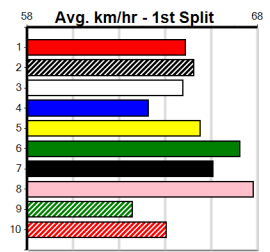

SPORTSBET NOBODY DOES IT EASIER

Distance: 515m, Race Type: Mixed 4/5, Total Prizemoney: $9,055
1st: $6,100, 2nd: $1,870, 3rd: $935, 4th: $150

TANGELA BALE (7) has won three on the spin in scorching times and she will prove hard to reel in again. BERNIE BURROW (8) has been solidly placed in his two runs here and he will get a nice cart across early. HE SHINES (4) is a huge talent.

Watchdog Tips: 7 8 4 2 Bet: Win 7

CHIP AND TAIL [4] Gutsy win last time, this is harder, tested $14.00
BD Bitch Mar-21 Sire: FERNANDO BALE Dam: SHE'S A BLAZIN'
Owner(s): LIVING A DREAM (SYN), A Hunter, M Walker
Trainer: Christine Sheilds (Metung)

MOTION SENSOR [4] Good turn of foot, can cause an upset if steps $9.00
BK Dog Mar-22 Sire: BERNARDO Dam: NO TALKING
Owner(s): OUR FAMILY (SYN), B Selleck, D Selleck, J Selleck, H Selleck, J Lindsay, B Lindsay
Trainer: Debbie Selleck (Tooradin)

DEWANA SCOTCH [4] Good record here but may need it easier $21.00
BK Dog Nov-20 Sire: FERNANDO BALE Dam: DEWANA DIMIE
Owner(s): DOZUS TWO (SYN), B Dewan, M Dewan
Trainer: Matthew Dewan (Carrum Downs)

HE SHINES [5] Airborne at present, big threat with luck early on $4.60
BK Dog Jan-22 Sire: SHIMA SHINE Dam: AMARA LUCY
Owner(s): G Connell
Trainer: David Kerr (Caldermeade)

HASKO BALE (NSW)[4] Front runner, too much pace in this event $10.00
BK Bitch Jan-21 Sire: BARCIA BALE Dam: DYNA PATTY
Owner(s): B Wheeler
Trainer: Samantha Grenfell (Anakie)

1

2

3

4

5