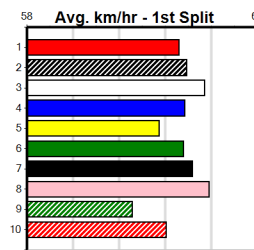

SPORTSBET GREEN TICKS

Distance: 515m, Race Type: Grade 5, Total Prizemoney: $8,785
1st: $5,900, 2nd: $1,820, 3rd: $915, 4th: $150

ON THE GREEN (3) is capable of leading or coming from off the pace in his races and he can really test the clock. PAW TIKA (2) continues to impress and she should pounce on the early lead. ASTON GAGA (1) is racing with confidence at present

Watchdog Tips: **3** **2** **1** **5** **Bet:** **Win 3**

1

ASTON GAGA [5] **Racing well, settles on the speed, can threaten** **$3.60**
BK Bitch Dec-21 Sire: ZIPPING GARTH Dam: ASTON TARA Trainer: Michelle Mallia (Avalon)
Owner(s): R Borda
Winning Distances: < 300m (0) 300 - 399m (0) 400 - 499m (3) 500 - 599m (2) 600 - 699m (0) > 700m (0)
Winning Weights: 29.5(1) 29.7(1) 29.8(1) 29.9(1) 30.2(1)

Box	1st	2nd	3rd	4th	5th	6th	7th	8th
1								
2	1	1			1	1		
3	1							1
4				1				
5	1		1	1				1
6	1	1			1			
7		1				1	2	1
8	1	1	2	1	1			1

Prize Best Starts Trk/Dts APM: $20935.00 NBT 29-5-4-3 9-0-1-0 10838

2

PAW TIKA (NSW)[5] **Continues to impress, early speed, danger** **$4.80**
BK Bitch Sep-22 Sire: FERNANDO BALE Dam: HELMA BALE Trainer: Samantha Grenfell (Anakie)
Owner(s): B Wheeler
Winning Distances: < 300m (0) 300 - 399m (1) 400 - 499m (1) 500 - 599m (1) 600 - 699m (0) > 700m (0)
Winning Weights: 25.2(1) 25.3(1) 25.4(1)

Box	1st	2nd	3rd	4th	5th	6th	7th	8th
1								
2	2							
3				1				
4	1	1	1					1
5								
6								
7			1					
8								

Prize Best Starts Trk/Dts APM: $11650.00 29.67(2)-20/6/24 8-3-1-2 3-1-1-1 11247

3

ON THE GREEN [5] **Powerful type, class edge, hard to hold out** **$2.80**
BEBD Dog Nov-21 Sire: FERNANDO BALE Dam: EASY CHOICE Trainer: Anthony Azzopardi (Rowsley)
Owner(s): DARREN AND MICHAEL PULEIO (SYN), D Puleio, M Puleio
Winning Distances: < 300m (0) 300 - 399m (0) 400 - 499m (4) 500 - 599m (4) 600 - 699m (0) > 700m (0)
Winning Weights: 32.9(1) 33.0(1) 33.1(1) 33.3(2) 33.4(2) 33.5(1)

Box	1st	2nd	3rd	4th	5th	6th	7th	8th
1	2				1			
2	1	2		1				
3	2	1						1
4								
5	1		1			1	1	
6								
7	1		1					
8	1		2		1	1		

Prize Best Starts Trk/Dts APM: $31095.00 29.46(5)-15/10/23 23-8-3-4 7-1-1-1 7469

4

BRUCE INTENTION [5] **Likely to get too far back early, place best** **$12.00**
WBE Dog Nov-21 Sire: AUSSIE INFRARED Dam: JANE'S INTENTION Trainer: Todd O'Neill (Pearcedale)
Owner(s): O'Neill Racing (SYN), T O'Neill, T O'Neill, T O'Neill, M O'Neill
Winning Distances: < 300m (0) 300 - 399m (0) 400 - 499m (3) 500 - 599m (1) 600 - 699m (0) > 700m (0)
Winning Weights: 36.2(1) 36.4(1) 36.5(2)

Box	1st	2nd	3rd	4th	5th	6th	7th	8th
1	2							
2			1	1		1	1	
3								
4	1		1					
5			1	1	2			
6		1	1	1				
7	1							2
8				1	1			

Prize Best Starts Trk/Dts APM: $13118.75 29.94(1)-31/3/24 23-4-1-5 9-1-1-1 8329

5

ART THE CLOWN [5] **Hit or miss early but has the motor, respect** **$7.50**
BK Dog Apr-22 Sire: BEAST UNLEASHED Dam: SLINGSHOT ANGEL Trainer: Rosalie Kerr (Caldermeade)
Owner(s): B Sargent
Winning Distances: < 300m (0) 300 - 399m (4) 400 - 499m (4) 500 - 599m (0) 600 - 699m (0) > 700m (0)
Winning Weights: 35.0(1) 35.1(1) 35.4(1) 35.5(1) 35.6(1) 35.7(1) 35.9(2)

Box	1st	2nd	3rd	4th	5th	6th	7th	8th
1				1				
2	2	1		1		1		
3	2	1	3					1
4	2	2		1				
5		1	3					
6	2	1						
7		1	1	1				
8		1	2					

Prize Best Starts Trk/Dts APM: $26629.17 NBT 31-8-8-10 1-0-0-0 13030