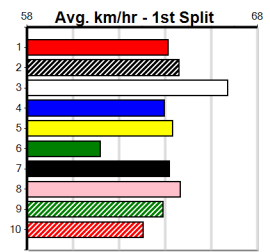

McKENNA MEMORIAL HERE NEXT THURSDAY

Distance: 515m, Race Type: Mixed 6/7, Total Prizemoney: $8,785
1st: $5,900, 2nd: $1,820, 3rd: $915, 4th: $150

CELESTIAL DAWN (3) was a dominant 29.70 winner here last time and she will prove hard to reel in again. CANYA SKIPPER (8) has been consistent to date and he will be in the firing line throughout. PALDRON BALE (6) can run a cheeky race.

Watchdog Tips: 3 8 6 2 Bet: Win 3

Form Box Wgt Dist Track Date Time BON Margin 1st/2nd (Time) PIR Checked Comment WR Split 1 S/P Grade
SAM'S UNIVERSE [6] Needs to lead, can push wide, may find bother $16.00
Owner(s): Greysynd Racing (SYN), W Owen, J Chilcott, A Long
Trainer: Michael Chilcott (Heathcote)

MISS MARY JO [6] Strong effort two runs back, must keep safe $7.50
Owner(s): BIG DREAMS (SYN), G Kenna, C Kelly, G Kenna, L Kelly
Trainer: Colin Kelly (Warrnambool)

CELESTIAL DAWN [6] Dominant last time, can cross and lead, yes $3.60
Owner(s): L Pisano
Trainer: Luigi Pisano (Lysterfield)

PAW XANDER (NSW)[6] Capable type but the draw is a worry, risky $10.00
Owner(s): B Wheeler
Trainer: Mark Delbridge (Balliang)

GREYSYND SAMMY [7] Continue to impress, toughest test, place $6.00
Owner(s): chillicook (SYN), J Chilcott, M Chilcott, G Cooke, W Owen
Trainer: Michael Chilcott (Heathcote)

1

2

3

4

5