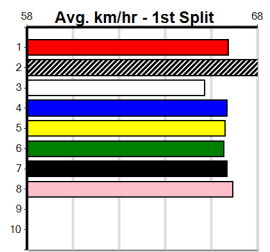

MOND WINDOWS & DOORS

Distance: 515m, Race Type: Free For All, Total Prizemoney: $9,055
1st: $6,100, 2nd: $1,870, 3rd: $935, 4th: $150

IN THE HUB (4) has been simply enormous in his past two and he just needs to step on terms.
ZARA MARNIE (6) has a wonderful strike rate and she can pressure the blue for most of the journey. MAGIC MUFFIN (8) is more than capable

Watchdog Tips: 4 6 8 1 Bet: Win 4

Race card for BAGMAN [3], Racing with confidence, gun draw, keep safe. Includes dog details, owner information, winning distances, and a box history table.

Race card for KINGSLEY BALE (NSW)[4], Good record here but this class may test, risky. Includes dog details, owner information, winning distances, and a box history table.

Race card for BO RHAPSODY [4], Caused a boil over last week, this is harder. Includes dog details, owner information, winning distances, and a box history table.

Race card for IN THE HUB [1], Airborne at present, wins if he steps evenly. Includes dog details, owner information, winning distances, and a box history table.

Race card for FUNNY OLD FELLOW [4], Back to his best but the draw is a worry, tested. Includes dog details, owner information, winning distances, and a box history table.

1

2

3

4

5