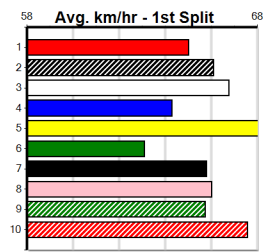

GOLF SIMULATOR COMING SOON TO GE

Distance: 595m, Race Type: Mixed 4/5, Total Prizemoney: $10,375
1st: $7,000, 2nd: $2,150, 3rd: $1,075, 4th: $150

HELLO PA (5) is far better than her past few runs and she has the speed to cross and lead throughout. DUNDEE REBEL (1) was dominant here two runs back and he is drawn to get the breaks. HENRY INTENTION (2) has a good record here.

Watchdog Tips: 5 1 2 3 **Bet:** Box Quinella 1,2,5 ($10 for 333.33%)

Form Box	Wgt	Dist	Track	Date	Time	BON	Margin	1st/2nd (Time)	PIR	Checked	Comment	WR	Split 1	S/P	Grade	
1	DUNDEE REBEL [5] Dominant two runs back, well drawn, danger $3.40															
	BD Dog		Dec-20		Sire: FERAL FRANKY		Dam: DUNDEE CALYPSO		Trainer: Geoffrey Scott-smith (Pakenham)							
	Owner(s): G Scott-smith															
	Winning Distances: < 300m (0) 300 - 399m (0) 400 - 499m (2) 500 - 599m (12) 600 - 699m (0) > 700m (0)															
	Winning Weights: 33.0(1) 33.1(1) 33.3(2) 33.4(1) 33.5(2) 33.6(3) 33.7(1) 33.8(1) 33.9(1) 34.1(1)															
	4th (1)	33.3	515	SAN	R9	11-Apr-24	29.92	29.45	7.00L CANYA MONELLI (29.45)	M/5444	.	.	.	5.19	$6.30	FFA
	6th (8)	33.4	460	GEL	R8	27-Apr-24	26.01	25.51	7.50L CANYA HYPERSONIC (25.51)	Q/446	.	.	.	6.66	$6.50	X45
	5th (7)	33.3	515	SAN	R7	09-May-24	29.73	29.19	4.00L MORTON (29.45)	M/6554	.	.	.	5.22	$64.10	SH
	6th (8)	33.1	515	SAN	R12	16-May-24	29.86	29.21	3.25L HASKO BALE (29.65)	S/8886	.	.	.	5.23	$5.90	5
	2nd (5)	33.4	515	SAN	R12	24-May-24	29.94	29.17	0.50L SIT AND STEER (29.91)	M/4442	.	.	.	5.24	$3.70	5
	2nd (7)	33.9	525	MEA	R10	08-Jun-24	30.07	29.80	1.75L BLUE KERMARO (29.95)	M/3222	.	.	.	5.19	$13.80	5
	1st (4)	33.8	515	SAN	R9	13-Jun-24	29.68	29.38	6.00L RECYCLED (30.10)	M/3111	.	.	.	5.23	$4.60	5
	5th (8)	34.1	595	SAN	R9	20-Jun-24	34.55	34.05	7.50L STOMPING (34.05)	S/4445	.	.	.	9.46	$18.00	X45
	Last 3 wins NOT included above															
	1st (4)	33.9	515	SAP	R9	08-Oct-23	29.33	29.33	4.50L CASINO DON (29.64)	M/1111	.	SW	.	5.05	$1.40	X45
1st (4)	34.1	515	SAN	R7	15-Feb-24	29.51	29.46	0.50L ELITE ALEX (29.54)	M/2222	.	.	.	5.16	$7.60	FFA	
1st (1)	33.6	515	SAP	R7	25-Feb-24	29.46	29.46	4.75L HOT SCOTCH (29.78)	Q/3111	.	.	.	5.14	$1.70	X34	

Box History								
Bx	1st	2nd	3rd	4th	5th	6th	7th	8th
1	3	2	1	1				
2	1	1	4			3		1
3	2	2	3	2	1			1
4	3	6	3		1	1		
5	2	1		2	2	1	1	
6	1		1	2	2			
7	2	2	2		1			
8		1		2	1	2		
Prize Best Starts	$262545.00 NBT							
Trk/Dts APM	72-14-15-14 1-0-0-0 24825