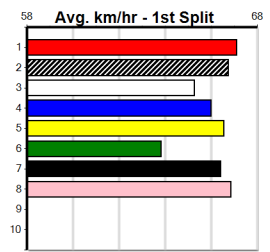

MCKENNA MEMORIAL HT3

Distance: 595m, Race Type: S/E Heat, Total Prizemoney: $10,375
1st: $7,000, 2nd: $2,150, 3rd: $1,075, 4th: $150

CRACKERJACK ARET (4) captured the Pink Diamond Championship recently and he will be suited to this distance range. ETHANOL WATER (2) has won four of her past five and she will be on the pace throughout. MAKE NO PROMISE (3) has claims

Watchdog Tips: 4 2 3 6 Bet: Win 4

OSANNA BALE (NSW)[5] Well drawn but may need it easier, place best $12.00
Owner(s): B Wheeler
Winning Distances: < 300m (0) 300 - 399m (0) 400 - 499m (3) 500 - 599m (8) 600 - 699m (3) > 700m (0)
Box History table and Prize Best Starts Trk/Dts APM

ETHANOL WATER [3] Career best form, keen railer, main danger $4.60
Owner(s): DAILLY GREYHOUND FARMS (SYN), G Dailly, T Dailly
Winning Distances: < 300m (0) 300 - 399m (0) 400 - 499m (1) 500 - 599m (7) 600 - 699m (3) > 700m (0)
Box History table and Prize Best Starts Trk/Dts APM

MAKE NO PROMISE [4] No luck in his past two, versatile, can threaten $4.80
Owner(s): BARTOLO AND EARL (SYN), R Bartolo, C Earl, G Bartolo, L Earl
Winning Distances: < 300m (0) 300 - 399m (0) 400 - 499m (0) 500 - 599m (18) 600 - 699m (0) > 700m (0)
Box History table and Prize Best Starts Trk/Dts APM

CRACKERJACK ARET [5] Enormous win two runs back, trip suits, yes $2.80
Owner(s): J Cooper
Winning Distances: < 300m (0) 300 - 399m (0) 400 - 499m (9) 500 - 599m (5) 600 - 699m (1) > 700m (0)
Box History table and Prize Best Starts Trk/Dts APM

PIRATE KINGSLEY [4] Likely to find this beyond him, next time $21.00
Owner(s): D Bourke
Winning Distances: < 300m (0) 300 - 399m (0) 400 - 499m (0) 500 - 599m (10) 600 - 699m (1) > 700m (0)
Box History table and Prize Best Starts Trk/Dts APM