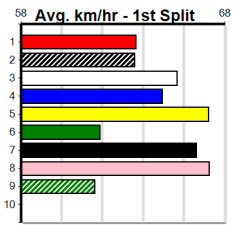

SPORTSBET HT1

Distance: 390m, Race Type: Mixed 6/7 Heat, Total Prizemoney: $2,925
1st: $1,950, 2nd: $600, 3rd: $300, 4th: $75

2

5:26PM
(VIC time)

SUPER SEATTLE (7) has won two of three to date in impressive style and he should cross and lead throughout. LEAP OF FAITH (5) has been placed in two of three here and she can come out running. HOT SAKI (2) is an improving type.

Watchdog Tips: **7** **5** **2** **8** **Bet:** **Win 7**