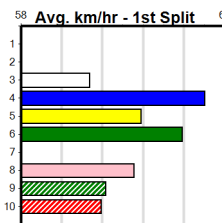

MACEY'S BISTRO

Distance: 390m, Race Type: Maiden, Total Prizemoney: $2,535
1st: $1,680, 2nd: $520, 3rd: $260, 4th: $75

1

5:07PM
(VIC time)

ROCKING ROXY (4) showed improvement when placed here last time and she can go one better this time around. SAILAWAY BUDDY (3) was far from disgraced on debut and he can work into the mix mid race. INGA BUDDY (5) has claims

Watchdog Tips: **4** **3** **5** **6** **Bet:** **Box Quinella 3,4,5 ($10 for 333.33%)**

Form	Box	Weight	Dist	Track	Date	Time	BON	Margin	1st/2nd (Time)	PIR	Checked	Comment	W/R	Split 1	S/P	Grade	
1	MISCHKE [M]											<i>Well bred, drawn to get the breaks, respect</i>					
BK	B				Nov-22							FLYING ZIGZAG					$7.50
Trainer: Sheila Donlon (Burnbank) Owner(s): G Farrugia																	
<table border="1"> <thead> <tr><th colspan="8">Winning Boxes</th></tr> <tr><th>1</th><th>2</th><th>3</th><th>4</th><th>5</th><th>6</th><th>7</th><th>8</th></tr> </thead> <tbody> <tr><td>Prize</td><td></td><td></td><td></td><td></td><td></td><td></td><td></td><td>$0</td></tr> <tr><td>Best</td><td></td><td></td><td></td><td></td><td></td><td></td><td></td><td>FSH</td></tr> <tr><td>Starts</td><td></td><td></td><td></td><td></td><td></td><td></td><td></td><td>0-0-0-0</td></tr> <tr><td>Trk/Dst</td><td></td><td></td><td></td><td></td><td></td><td></td><td></td><td>0-0-0-0</td></tr> <tr><td>APM</td><td></td><td></td><td></td><td></td><td></td><td></td><td></td><td>$0</td></tr> </tbody> </table>																	
2	FOGHORN JACK [M]											<i>Dam has produced some classy types</i>					
BKW	D				Jul-22							MEPUNGA FAME					$8.00
Trainer: Mark Keane (Koroit) Owner(s): P Keane																	
<table border="1"> <thead> <tr><th colspan="8">Winning Boxes</th></tr> <tr><th>1</th><th>2</th><th>3</th><th>4</th><th>5</th><th>6</th><th>7</th><th>8</th></tr> </thead> <tbody> <tr><td>Prize</td><td></td><td></td><td></td><td></td><td></td><td></td><td></td><td>$0</td></tr> <tr><td>Best</td><td></td><td></td><td></td><td></td><td></td><td></td><td></td><td>FSH</td></tr> <tr><td>Starts</td><td></td><td></td><td></td><td></td><td></td><td></td><td></td><td>0-0-0-0</td></tr> <tr><td>Trk/Dst</td><td></td><td></td><td></td><td></td><td></td><td></td><td></td><td>0-0-0-0</td></tr> <tr><td>APM</td><td></td><td></td><td></td><td></td><td></td><td></td><td></td><td>$0</td></tr> </tbody> </table>																	
3	SAILAWAY BUDDY [M]											<i>Far from disgraced on debut, main danger</i>					
BK	D				Aug-22							SAILAWAY JACKIE					$4.00
Trainer: Daryl Brennan (Napoleons) Owner(s): C Brennan																	
<table border="1"> <thead> <tr><th colspan="8">Winning Boxes</th></tr> <tr><th>1</th><th>2</th><th>3</th><th>4</th><th>5</th><th>6</th><th>7</th><th>8</th></tr> </thead> <tbody> <tr><td>Prize</td><td></td><td></td><td></td><td></td><td></td><td></td><td></td><td>$260.00</td></tr> <tr><td>Best</td><td></td><td></td><td></td><td></td><td></td><td></td><td></td><td>FSH</td></tr> <tr><td>Starts</td><td></td><td></td><td></td><td></td><td></td><td></td><td></td><td>1-0-0-1</td></tr> <tr><td>Trk/Dst</td><td></td><td></td><td></td><td></td><td></td><td></td><td></td><td>0-0-0-0</td></tr> <tr><td>APM</td><td></td><td></td><td></td><td></td><td></td><td></td><td></td><td>$260</td></tr> </tbody> </table>																	
4	ROCKING ROXY [M]											<i>Impressive effort last time, hard to hold out</i>					
BK	B				Jan-22							FLO LAVA					$3.40
Trainer: Kurt Howard (Woolsthorpe) Owner(s): K Howard																	
<table border="1"> <thead> <tr><th colspan="8">Winning Boxes</th></tr> <tr><th>1</th><th>2</th><th>3</th><th>4</th><th>5</th><th>6</th><th>7</th><th>8</th></tr> </thead> <tbody> <tr><td>Prize</td><td></td><td></td><td></td><td></td><td></td><td></td><td></td><td>$520.00</td></tr> <tr><td>Best</td><td></td><td></td><td></td><td></td><td></td><td></td><td></td><td>NBT</td></tr> <tr><td>Starts</td><td></td><td></td><td></td><td></td><td></td><td></td><td></td><td>2-0-1-0</td></tr> <tr><td>Trk/Dst</td><td></td><td></td><td></td><td></td><td></td><td></td><td></td><td>1-0-1-0</td></tr> <tr><td>APM</td><td></td><td></td><td></td><td></td><td></td><td></td><td></td><td>$520</td></tr> </tbody> </table>																	
5	INGA BUDDY [M]											<i>Showed improvement last time, can threaten</i>					
BE	D				Sep-22							INGA MIA					$6.50
Trainer: Mary Inguanti (Camperdown) Owner(s): P Inguanti																	
<table border="1"> <thead> <tr><th colspan="8">Winning Boxes</th></tr> <tr><th>1</th><th>2</th><th>3</th><th>4</th><th>5</th><th>6</th><th>7</th><th>8</th></tr> </thead> <tbody> <tr><td>Prize</td><td></td><td></td><td></td><td></td><td></td><td></td><td></td><td>$520.00</td></tr> <tr><td>Best</td><td></td><td></td><td></td><td></td><td></td><td></td><td></td><td>NBT</td></tr> <tr><td>Starts</td><td></td><td></td><td></td><td></td><td></td><td></td><td></td><td>2-0-1-0</td></tr> <tr><td>Trk/Dst</td><td></td><td></td><td></td><td></td><td></td><td></td><td></td><td>1-0-1-0</td></tr> <tr><td>APM</td><td></td><td></td><td></td><td></td><td></td><td></td><td></td><td>$520</td></tr> </tbody> </table>																	
6	PACK YOUR BAGS [M]											<i>Resuming, showed promise last prep, respect</i>					
BK	D				Jun-21							COLDEN STAR					$10.00