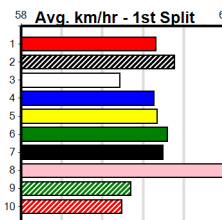

10

8:13PM

(VIC time)

SHORE'S PICK (8) was far from disgraced when resuming from a spell and she is drawn to get all the breaks. ROCKET BALE (5) has the class edge and he just needs some luck early on. WERRIS BALE (4) is racing with confidence at present.

Watchdog Tips:

8

5

4

3

Bet:

Win 8