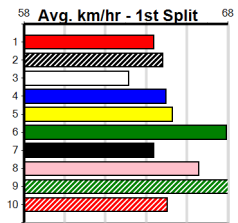

WANNON PARK BINGO WEDNESDAY'S

Distance: 390m, Race Type: Grade 5, Total Prizemoney: \$2,925
 1st: \$1,950, 2nd: \$600, 3rd: \$300, 4th: \$75

5

6:20PM

(VIC time)

MYRNIONG STORM (1) is armed with electric early speed and he is drawn to make every post a winner. DONITA BALE (2) is a strong type and she can follow the red through early on. ORBIT BALE (7) is better than his past few runs.