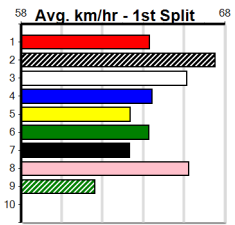

SPORTSBET HT2

Distance: 390m, Race Type: Mixed 6/7 Heat, Total Prizemoney: $2,925
1st: $1,950, 2nd: $600, 3rd: $300, 4th: $75

3

5:44PM

(VIC time)

ASTON TESSA (2) is yet to be headed in her two runs to date and she will prove hard to reel in again. SUDOKU CARMELLO (3) was desperately unlucky last time and a clean getaway can see him make amends. INTUITIVE (7) can cause an upset

Watchdog Tips:

2

3

7

8

Bet:

Box Quinella 2,3,7,8 ($10 for 166.67%)