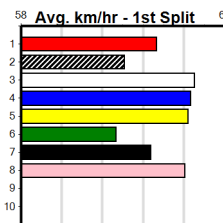

MATKO HIRE

Distance: 450m, Race Type: Mixed 4/5, Total Prizemoney: \$3,360
1st: \$2,250, 2nd: \$690, 3rd: \$345, 4th: \$75

8

7:28PM

(VIC time)

PACKHAM PRINCE (3) powered to the line in his top Shepparton win and he looks very well graded again. BEN SHAKER (5) has been placed in two of three here and he can work into the mix mid race. BORACAY STORM (1) has a top record from this draw.