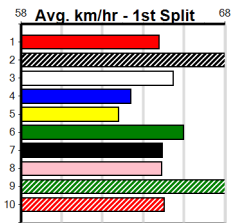

WOOD MOTORCYCLE & MOWER

Distance: 390m, Race Type: Grade 5, Total Prizemoney: $2,925
1st: $1,950, 2nd: $600, 3rd: $300, 4th: $75

12

8:59PM

(VIC time)

JETSON EXPRESS (4) has been impressive in her past two and she has the speed to cross and lead throughout. BATTLE AXLE (5) has been racing in consistent style and he can settle near the speed. FEND THEM OFF (6) has claims

Watchdog Tips:

4

5

6

1

Bet:

Win 4