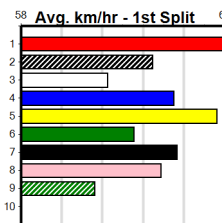

SPORTSBET HT3

Distance: 390m, Race Type: Mixed 6/7 Heat, Total Prizemoney: \$2,925
1st: \$1,950, 2nd: \$600, 3rd: \$300, 4th: \$75

4

6:03PM

(VIC time)

THIRTY SECONDS (7) lit up the clock at Shepparton and he appears to be a serious up and comer.
DRAGONELLE (1) has been impressive to date and she is drawn to be prominent throughout.
ASTON ZINGARA (5) won't be too far away