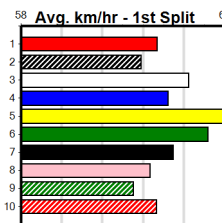

CASSIGN DESIGN

Distance: 390m, Race Type: Mixed 4/5, Total Prizemoney: \$3,360
1st: \$2,250, 2nd: \$690, 3rd: \$345, 4th: \$75

9

7:49PM

(VIC time)

ICE BATH FORTH (5) is a gifted chaser when right and he is expected to fire fresh. AEROPLANE MODE (2) has been luckless in his past two and he can make amends this time around. ASTON KENNEDY (8) can come out running at times.