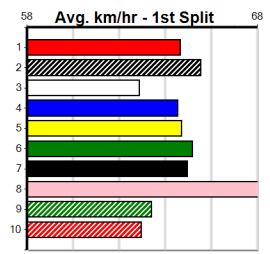

EDWARDS ELECTRICAL

Distance: 390m, Race Type: Grade 5, Total Prizemoney: $2,925
1st: $1,950, 2nd: $600, 3rd: $300, 4th: $75

SHORE'S PICK (8) was far from disgraced when resuming from a spell and she is drawn to get all the breaks. ROCKET BALE (5) has the class edge and he just needs some luck early on. WERRIS BALE (4) is racing with confidence at present.

Watchdog Tips: 8 5 4 3 Bet: Win 8

BEYOND BLESSED [5] Resuming, may need a run or two, next time $12.00
Owner(s): L Edgerton
Winning Distances: < 300m (0) 300 - 399m (2) 400 - 499m (3) 500 - 599m (0) 600 - 699m (0) > 700m (0)
Trainer: Darren Fisher (Lara)

MASTER OF DREAMS [5] Never headed two runs back, this is harder $8.00
Owner(s): O Cartechini
Winning Distances: < 300m (0) 300 - 399m (2) 400 - 499m (5) 500 - 599m (1) 600 - 699m (0) > 700m (0)
Trainer: Olivia Cartechini (Dandenong Nor)

ELITE JET [5] Hit or miss early, has the talent, keep safe $7.50
Owner(s): Elite Greyhounds (SYN), J Timperley, D Rhoden, D O'meachair, B Telford
Winning Distances: < 300m (0) 300 - 399m (6) 400 - 499m (16) 500 - 599m (0) 600 - 699m (0) > 700m (0)
Trainer: Lisa Delbridge (Balliang)

WERRIS BALE (NSW)[5] Impressive in his past two, threat with luck $4.60
Owner(s): B Wheeler
Winning Distances: < 300m (0) 300 - 399m (0) 400 - 499m (3) 500 - 599m (0) 600 - 699m (0) > 700m (0)
Trainer: Correy Grenfell (Anakie)

ROCKET BALE (NSW)[5] Tough draw but has the class edge, danger $3.40
Owner(s): B Wheeler
Winning Distances: < 300m (0) 300 - 399m (2) 400 - 499m (11) 500 - 599m (2) 600 - 699m (0) > 700m (0)
Trainer: Robert Camilleri (Lara)

1

2

3

4

5