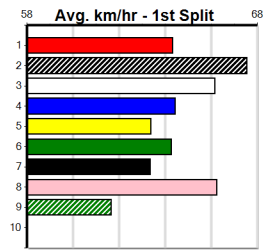

SPORTSBET HT2

Distance: 390m, Race Type: Mixed 6/7 Heat, Total Prizemoney: $2,925
1st: $1,950, 2nd: $600, 3rd: $300, 4th: $75

ASTON TESSA (2) is yet to be headed in her two runs to date and she will prove hard to reel in again. SUDOKU CARMELLO (3) was desperately unlucky last time and a clean getaway can see him make amends. INTUITIVE (7) can cause an upset

Watchdog Tips: 2 3 7 8 Bet: Box Quinella 2,3,7,8 ($10 for 166.67%)

1 NARINGAL MATE [6] Steady since her maiden win, needs to improve $10.00
BK Bitch Jan-22 Sire: ALLEN DEED Dam: FLO LAVA
Owner(s): J Rea
Trainer: Kurt Howard (Woolsthorpe)
Winning Distances: < 300m (0) 300 - 399m (2) 400 - 499m (0) 500 - 599m (0) 600 - 699m (0) > 700m (0)
Winning Weights: 26.9(1) 27.7(1)
3rd (2) 26.7 390 WBL R2 30-Dec-23 22.43 21.89 3.75L EL DORA (22.16) M/44 9.03 $3.90 7
3rd (8) 27.6 390 WBL R3 04-Apr-24 22.82 21.99 3.5L ASTON TRUMAN (22.59) M/63 8.78 $4.90 X67
4th (2) 27.3 390 WBL R10 11-Apr-24 22.47 22.09 5.50L URIAH BALE (22.09) Q/44 8.79 $6.40 X67
8th (7) 27.5 390 WBL R12 22-Apr-24 23.11 22.06 15.00 AMINAH (22.07) M/68 9.06 $4.90 SH
6th (5) 26.9 450 BAL R5 04-May-24 26.15 25.21 6.50L WHATEVER WILLOW (25.72) M/666 6.85 $3.60 7
1st (2) 26.9 390 WBL R2 23-May-24 22.74 22.06 1.00L MAYBE SPAGHETTI (22.80) M/63 SW 9.08 $5.20 7
6th (8) 27.2 390 WBL R9 05-Jun-24 22.61 21.96 5.00L POSIE YOU PEST (22.27) M/76 8.99 $36.30 X67
6th (3) 27.2 450 WBL R4 13-Jun-24 25.90 25.20 9.50L SEAGULL ROCK (25.24) M/466 6.80 $27.60 X67
Last 3 wins NOT included above
1st (3) 27.7 390 WBL R2 05-Oct-23 22.59 22.14 1.25L WHAT HOPE (22.66) Q/21 8.70 $16.10 M
Prize Best $5930.00
Starts 22.59(3)-5/10/23
Trk/Dts 18-2-1-4
APM 11-2-0-4 2566

2 ASTON TESSA [6] Yet to be headed, good early burn, go close $3.60
F Bitch Jun-22 Sire: ASTON RUPEE Dam: ASTON OPAL
Owner(s): R Borda
Trainer: Dustin Drew (Dennington)
Winning Distances: < 300m (0) 300 - 399m (2) 400 - 499m (0) 500 - 599m (0) 600 - 699m (0) > 700m (0)
Winning Weights: 27.9(1) 28.0(1)
1st (8) 27.9 390 WBL R3 18-Apr-24 22.81 22.32 0.25L PURPLE SAPPHIRE (22.82) Q/11 8.78 $6.10 MH
1st (8) 28.0 390 WBL R9 20-Jun-24 22.54 22.27 1.5L TECTONIC (22.64) Q/11 8.63 $5.90 7
Last 3 wins NOT included above
Prize Best $3630.00
Starts 22.54(8)-20/6/24
Trk/Dts 2-2-0-0
APM 2-2-0-0 2958

3 SUDOKU CARMELLO [6] Desperately unlucky last time, can atone, danger $3.20
RF Dog Jul-22 Sire: FERNANDO BALE Dam: STALENBERG
Owner(s): K Anderson
Trainer: Anthony Azzopardi (Rowsley)
Winning Distances: < 300m (0) 300 - 399m (0) 400 - 499m (2) 500 - 599m (0) 600 - 699m (0) > 700m (0)
Winning Weights: 31.0(1) 31.1(1)
2nd (4) 31.6 425 BEN R10 24-Mar-24 24.07 23.42 2.00L SUPER SEQUIOA (23.94) Q/212 SW 6.57 $3.10 MH
6th (7) 31.7 425 BEN R7 31-Mar-24 24.43 23.46 9.50L CHEAP RED WINE (23.80) M/365 6.63 $38.30 MF
2nd (8) 30.9 390 BAL R1 10-Apr-24 22.38 21.89 3.75L TALCOTT BALE (22.13) M/32 8.57 $1.50 M
1st (8) 31.0 400 GEL R2 16-Apr-24 22.69 22.64 5.50L BLACKPOOL VIPER (23.07) Q/11 8.35 $1.40 M
F (5) 30.8 390 SHP R2 22-Apr-24 0.00 21.96 RAGING STORM (22.34) M/1 VO 8.52 $1.50 7
1st (4) 31.1 400 GEL R3 14-Jun-24 22.62 22.54 7.00L ZAPPER BALE (23.09) Q/11 SW W 8.32 $2.30 X67H
6th (1) 30.9 400 GEL R4 21-Jun-24 23.47 22.41 9.50L WERRIS BALE (22.83) Q/26 W 8.56 $2.10 X67F
Last 3 wins NOT included above
Prize Best $3990.00
Starts FSH
Trk/Dts 7-2-2-0
APM 0-0-0-0 3174