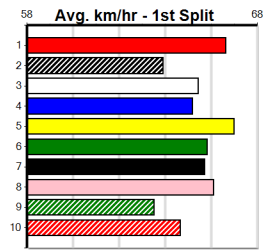

BROAD TREE CARE

Distance: 390m, Race Type: Grade 5, Total Prizemoney: $2,925
1st: $1,950, 2nd: $600, 3rd: $300, 4th: $75

WHAT HOPE (8) has been impressive since resuming from a spell and she is drawn to get all the breaks. HARTLEY BALE (7) owns a slick 21.97 PB here and he just needs to step on terms. SPRING PORT (5) can come out running and is value.

Watchdog Tips: 8 7 5 1 Bet: Win 8

ALL DAMIRO (NSW)[5] Down on confidence, draw helps, keep safe $8.00
Owner(s): M Roberts
Sire: FERNANDO BALE Dam: MISS SPLENDAMIRO
Trainer: Mark Roberts (Terang)
Box History table and Prize Best Starts table included.

SLINGSHOT BRUNO [5] Every chance two runs back, prefer to watch $12.00
Owner(s): FISHOUNDS (SYN), D Fisher, S Fisher
Sire: BARCIA BALE Dam: SLINGSHOT GYPSY
Trainer: Jordan Mcquillen (Lara)
Box History table and Prize Best Starts table included.

LALA TURBO [5] Steady Horsham winner, this is harder, no $10.00
Owner(s): C Roberts
Sire: KC AND ALL Dam: LALA SHIM
Trainer: Catherine Roberts (Terang)
Box History table and Prize Best Starts table included.

DIMORA ASHLEY (SA)[5] Comes out running, will get tired, place best $7.50
Owner(s): K Bouchier
Sire: ASTON DEE BEE Dam: DIMORA FLASH
Trainer: Raymond Brewer (Camperdown)
Box History table and Prize Best Starts table included.

SPRING PORT (SA)[5] Drops in class, has early speed, can threaten $6.00
Owner(s): A Gurry
Sire: ASTON DEE BEE Dam: SPRING GLASS
Trainer: Andrea Gurry (Nhili)
Box History table and Prize Best Starts table included.