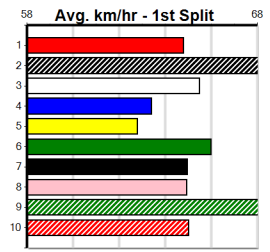

WOOD MOTORCYCLE & MOWER

Distance: 390m, Race Type: Grade 5, Total Prizemoney: $2,925
1st: $1,950, 2nd: $600, 3rd: $300, 4th: $75

JETSON EXPRESS (4) has been impressive in her past two and she has the speed to cross and lead throughout. BATTLE AXLE (5) has been racing in consistent style and he can settle near the speed. FEND THEM OFF (6) has claims

Watchdog Tips: 4 5 6 1 Bet: Win 4

MORAINÉ MARVEL [5] Solidly placed here recently, must keep safe $6.50
WBK Dog Nov-20 Sire: MY REDEEMER Dam: RADIO SILENT
Owner(s): MORAINÉ (SYN), G Judd, S Judd
Trainer: Glenn Judd (Noorat)

POSIE YOU PEST [5] Capable but can be risky at box rise, place $4.20
BD Bitch Jan-22 Sire: ALLEN DEED Dam: RIXY YA PEST
Owner(s): M Wright
Trainer: Madison Hunt (Cudjee)

ZARA'S PRINCESS [5] Placed in two of her past three, place again $9.00
BK Bitch Dec-19 Sire: MY REDEEMER Dam: MIRACLES HAPPEN
Owner(s): T Steel
Trainer: Elizabeth Steel (Nullawarre North)

JETSON EXPRESS [5] Has the speed to cross and lead, take catching $3.40
BK Bitch Oct-21 Sire: BARCIA BALE Dam: JETSON PRINCESS
Owner(s): ASHFORDS (SYN), M Di Genova, A Brown, R Vaughan
Trainer: Olivia Cartechini (Dandenong Nor)

BATTLE AXLE [5] Handy effort two runs back, danger if steps $7.50
BK Dog Oct-19 Sire: AUSSIE INFRARED Dam: SALLY GARDENS
Owner(s): S Donlon
Trainer: William Donlon (Burnbank)

1

2

3

4

5