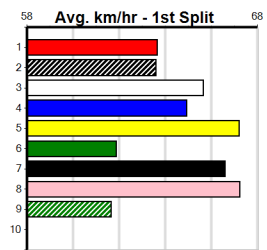

2

5:26PM

(VIC time)

Distance: 390m, Race Type: Mixed 6/7 Heat, Total Prizemoney: $2,925
1st: $1,950, 2nd: $600, 3rd: $300, 4th: $75

SUPER SEATTLE (7) has won two of three to date in impressive style and he should cross and lead throughout. LEAP OF FAITH (5) has been placed in two of three here and she can come out running. HOT SAKI (2) is an improving type.

Watchdog Tips: **7** **5** **2** **8** Bet: **Win 7**

INGA JOHNNY [7] Strong debut winner, luckless since, place $7.50
BK Dog Sep-22 Sire: BEAST UNLEASHED Dam: INGA MIA Trainer: Peter Inguanti (Camperdown)
Winning Distances: < 300m (0) 300 - 399m (1) 400 - 499m (0) 500 - 599m (0) 600 - 699m (0) > 700m (0)
Winning Weights: 30.8(1)
1st (2) 30.8 390 WBL R2 16-May-24 22.42 21.89 2.25L LEAP OF FAITH (22.58) S/62 . . . . 8.88 $12.70 M
3rd (4) 31.4 410 HOR R2 04-Jun-24 23.71 22.97 4.25L LEAP OF FAITH (23.42) M/54 . . . . 10.82 $12.30 X67H
5th (7) 31.6 410 HOR R3 11-Jun-24 24.16 23.42 7.00L MAGNET MOVER (23.69) S/86 . . . . 10.97 $14.20 X67F
4th (5) 31.7 410 HOR R2 18-Jun-24 23.75 23.08 10.00 BALA ACE (23.08) M/75 . . . . 10.81 $36.20 7
Last 3 wins NOT included above
Box History
Prize Best $2055.00
Starts 22.42(2)-16/5/24
Trk/Dts 4-1-0-1
APM 1-1-0-0 1719

HOT SAKI [7] Brilliant 25.76 Geelong winner, threat if steps $3.40
BK Dog May-22 Sire: FERNANDO BALE Dam: MA'S PLUM JAM Trainer: Marcus Lloyd (Anakie)
Winning Distances: < 300m (0) 300 - 399m (0) 400 - 499m (1) 500 - 599m (0) 600 - 699m (0) > 700m (0)
Winning Weights: 30.0(1)
7th (2) 31.7 525 MEP R3 07-Feb-24 31.32 30.10 18.00 EXCAVATION (30.10) M/3257 . . . . 5.31 $8.80 MH
2nd (2) 30.1 400 GEL R2 10-May-24 23.11 22.76 0.10L PAW CARDAN (23.10) M/33 . . . . SW 8.67 $2.10 M
4th (4) 30.0 390 WBL R2 16-May-24 22.64 21.89 3.25L INGA JOHNNY (22.42) M/46 . . . . SW 8.78 $2.70 M
3rd (5) 30.3 450 BAL R2 22-May-24 26.35 25.22 9.00L EXTREME AVENGER (25.72) M/654 . . . . 6.80 $6.70 MH
7th (5) 30.0 450 BAL R2 31-May-24 26.27 24.81 9.50L WHITE OWL (25.63) M/677 . . . . 6.84 $11.40 MF
4th (8) 29.6 450 WBL R3 13-Jun-24 25.95 25.20 6.00L VITAL STEP (25.56) M/534 . . . . 6.86 $4.60 MH
1st (8) 30.0 460 GEL R3 18-Jun-24 25.76 25.76 4.50L WARREGO STORM (26.07) M/111 . . . . 6.58 $6.70 M
2nd (1) 30.2 460 GEL R5 21-Jun-24 26.48 25.68 0.50L THUNDERBOLT ROSS Q/125 . . . . 6.74 $3.20 RW
Last 3 wins NOT included above
Box History
Prize Best $2530.00
Starts NBT
Trk/Dts 8-1-2-1
APM 1-0-0-0 2359