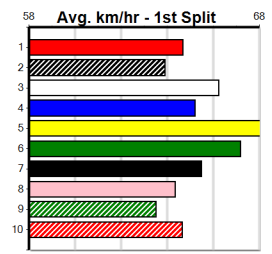

CASSIGN DESIGN

9

7:49PM

(VIC time)

Distance: 390m, Race Type: Mixed 4/5, Total Prizemoney: $3,360
1st: $2,250, 2nd: $690, 3rd: $345, 4th: $75

ICE BATH FORTH (5) is a gifted chaser when right and he is expected to fire fresh. AEROPLANE MODE (2) has been luckless in his past two and he can make amends this time around. ASTON KENNEDY (8) can come out running at times.

Watchdog Tips: 5 2 8 6 Bet: Win 5

LOTHBROK GIRL [4] Down on confidence, can push wide, tested $16.00
BK Bitch Jan-21 Sire: LOCHINVAR MARLOW Dam: PUZZLES
Owner(s): D Carr
Trainer: Deb Carr (Miniera)

AEROPLANE MODE [5] No luck in his past two, can atone, danger $3.60
BK Dog Mar-22 Sire: WALK HARD Dam: MRS. SHARP
Owner(s): J Sharp
Trainer: Dylan Sharp (Lara)

RIVIERA BALE (NSW)[5] Far from disgraced last time, can run a drum $9.00
BK Dog Aug-21 Sire: ORSON ALLEN Dam: HAE ALLEN
Owner(s): B Wheeler
Trainer: Samantha Grenfell (Anakie)

MORAINE ARNIE [4] Good record here but this class may test $21.00
WRBD Dog Jul-21 Sire: FULLY LOADED Dam: MORAINE ROSIE
Owner(s): M Keane
Trainer: Mark Keane (Koroit)

ICE BATH FORTH [5] Resuming, big talent when fit, expected to fire $2.50
FW Dog Aug-21 Sire: MEPUNGA CRUZER Dam: BIG BREBLER
Owner(s): M Wright
Trainer: Mathew Wright (Wangoom)

1

2

3

4

5