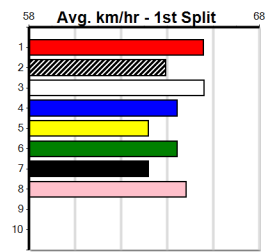

GREYHOUND ADOPTION PROGRAM

Distance: 450m, Race Type: Grade 5, Total Prizemoney: $2,925
1st: $1,950, 2nd: $600, 3rd: $300, 4th: $75

NIMBLE TOMMY (1) is better suited to a wider draw but he can come out running and he can hold his position through the bend. CHEAP RED WINE (5) has been luckless in his past two and he can make amends tonight. GRAY ELLIOT (8) may be value

Watchdog Tips: 1 5 8 6 Bet: Win 1

Race card for NIMBLE TOMMY [5]. Includes dog details, sire/dam, winning distances, weights, and a box history table.

Race card for WHITE BREW [5]. Includes dog details, sire/dam, winning distances, weights, and a box history table.

Race card for PAW ZELINI (NSW)[5]. Includes dog details, sire/dam, winning distances, weights, and a box history table.

Race card for STRESS TEST [5]. Includes dog details, sire/dam, winning distances, weights, and a box history table.

Race card for CHEAP RED WINE [5]. Includes dog details, sire/dam, winning distances, weights, and a box history table.