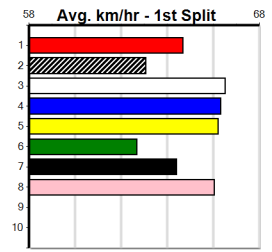

MATKO HIRE

Distance: 450m, Race Type: Mixed 4/5, Total Prizemoney: $3,360
1st: $2,250, 2nd: $690, 3rd: $345, 4th: $75

PACKHAM PRINCE (3) powered to the line in his top Shepparton win and he looks very well graded again. BEN SHAKER (5) has been placed in two of three here and he can work into the mix mid race. BORACAY STORM (1) has a top record from this draw.

Watchdog Tips: 3 5 1 4 Bet: Win 3

Form Box Wgt Dist Track Date Time BON Margin 1st/2nd (Time) PIR Checked Comment W/R Split 1 S/P Grade

BORACAY STORM [5] Ideally drawn, settles on the speed, threat $4.20
Owner(s): William & Judd (SYN), J Ahern, J Ahern
Sire: FERAL FRANKY Dam: MIAMI FERNANDO
Trainer: David Geall (Lara)

Box History table and Prize Best Starts Trk/Dts APM for BORACAY STORM

BARRY BALE (NSW)[5] Lack of early speed is a worry, prefer others $21.00
Owner(s): B Wheeler
Sire: FERAL FRANKY Dam: ZELZER ALLEN
Trainer: Robert Camilleri (Lara)

Box History table and Prize Best Starts Trk/Dts APM for BARRY BALE

PACKHAM PRINCE (NSW)[5] Powered to the line last time, hard to hold out $2.60
Owner(s): Luke And Rebecca (SYN), L Spargo, R Berry
Sire: SUPERIOR PANAMA Dam: NANGAR GIFT
Trainer: Thomas Dailly (Anakie)

Box History table and Prize Best Starts Trk/Dts APM for PACKHAM PRINCE

CRIMSON CANNON [5] Down on confidence but has the talent, respect $9.00
Owner(s): Mingo's Mates (SYN), J Rhode, S Hickey, M Hickey, P Hickey, G Castledine, B Hickey
Sire: FERNANDO BALE Dam: CRIMSON VIXEN
Trainer: Jason Sharp (Lara)

Box History table and Prize Best Starts Trk/Dts APM for CRIMSON CANNON

BEN SHAKER [5] Brilliant effort last time, great muster, danger $4.80
Owner(s): B Rushton
Sire: FERNANDO BALE Dam: BRYLEE
Trainer: Mark Morrissey (Junortoun)

Box History table and Prize Best Starts Trk/Dts APM for BEN SHAKER

1

2

3

4

5