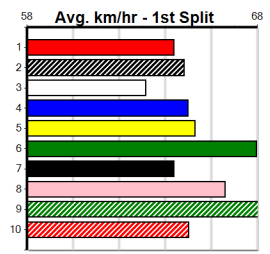

WANNON PARK BINGO WEDNESDAY'S

Distance: 390m, Race Type: Grade 5, Total Prizemoney: $2,925
1st: $1,950, 2nd: $600, 3rd: $300, 4th: $75

MYRNIONG STORM (1) is armed with electric early speed and he is drawn to make every post a winner. DONITA BALE (2) is a strong type and she can follow the red through early on. ORBIT BALE (7) is better than his past few runs.

Watchdog Tips: 1 2 7 5 Bet: Win 1

Form Box Wgt Dist Track Date Time BON Margin 1st/2nd (Time) PIR Checked Comment W/R Split 1 S/P Grade
MYRNIONG STORM (NSW)[5] Shows promise, can hold the early lead, yes $3.40
BE Dog May-22 Sire: WOW Dam: LET'S WIN MEISHA Trainer: Anthony Azzopardi (Rowsley)
Winning Distances: < 300m (0) 300 - 399m (1) 400 - 499m (2) 500 - 599m (0) 600 - 699m (0) > 700m (0)
Winning Weights: 32.2(2) 32.6(1)
5th (4) 32.1 425 BEN R2 01-Mar-24 24.84 23.62 10.00 SPARKY BLUE (24.15) M/776 . . . . 7.04 $2.10 M
1st (4) 32.2 425 BEN R3 08-Mar-24 23.81 23.69 12.00 RUSSIAN RACCOON (24.59) M/211 . . . . 6.57 $3.70 M
2nd (1) 32.2 450 BAL R5 13-Mar-24 25.85 24.81 9.00L BORACAY STORM (25.23) M/222 . . . . 6.61 $1.90 RWH
1st (5) 32.2 425 BEN R2 28-Apr-24 23.93 23.58 2.00L JOROGUMO (24.07) M/311 . . . . 6.49 $2.50 RW
F (7) 32.4 390 BAL R9 02-May-24 0.00 21.93 . . . . BLOCK A BABE (22.87) M/28 . . . . V7 8.41 $1.60 X67
1st (7) 32.6 390 SHP R1 20-May-24 22.09 22.02 4.00L BLACKPOOL SLADE (22.35) S/11 . . . . SW 8.37 $1.90 X67
4th (5) 32.2 390 SHP R10 27-May-24 22.26 21.84 3.25L ASTON PING (22.05) M/75 . . . . 8.81 $4.90 5
2nd (2) 31.9 425 BEN R11 31-May-24 24.73 23.72 5.50L WHERE'S WALTER (24.35) M/543 . . . . 6.59 $2.50 5
Last 3 wins NOT included above
Prize Best $6855.00
Starts 8-3-2-0
Trk/Dts 0-0-0-0
APM 5163

Form Box Wgt Dist Track Date Time BON Margin 1st/2nd (Time) PIR Checked Comment W/R Split 1 S/P Grade
DONITA BALE (NSW)[5] Strong type, gets the gun run, main danger $8.00
BEBD Bitch Dec-21 Sire: FERAL FRANKY Dam: ZELZER ALLEN Trainer: Deborah Coleman (Lara)
Winning Distances: < 300m (0) 300 - 399m (2) 400 - 499m (3) 500 - 599m (0) 600 - 699m (0) > 700m (0)
Winning Weights: 26.4(1) 27.1(2) 27.3(1) 27.5(1)
2nd (4) 27.4 390 WBL R10 28-Mar-24 22.22 22.03 0.50L COOL NATURE (22.20) M/55 . . . . 8.87 $3.10 5
3rd (3) 27.0 395 TRA R10 03-Apr-24 22.50 22.16 4.50L MYALL SANDY (22.19) S/865 . . . . 4.01 $18.40 5
4th (5) 27.0 510 SLE R8 14-Apr-24 28.93 28.82 1.75L REEMA BALE (28.82) M/442 . . . . 9.19 $20.00 X45
3rd (8) 26.7 400 GEL R11 26-Apr-24 22.71 22.29 6.00L IRVING BALE (22.29) S/53 . . . . 8.70 $13.60 X45
5th (4) 27.1 410 HOR R7 30-Apr-24 23.69 23.20 7.00L RIVIERA BALE (23.20) M/64 . . . . SW 10.69 $7.80 X45
1st (2) 27.5 400 GEL R3 25-May-24 22.63 22.40 1.00L MAXIMUM AVA (22.70) M/42 . . . . 8.57 $4.30 X45
2nd (7) 27.7 395 TRA R5 31-May-24 22.34 22.06 4.25L IRISH NIKKI (22.06) S/532 . . . . 3.87 $5.60 5
7th (4) 27.4 390 WBL R7 20-Jun-24 22.80 22.27 6.50L RUXTON SPICE (22.35) M/87 . . . . 8.93 $8.20 X45
Last 3 wins NOT included above
1st (2) 27.1 395 TRA R4 01-Jan-24 22.25 22.04 1.5L BIG TRUCKER (22.34) M/532 . . . . SW 3.84 $2.40 T3-7
1st (8) 26.4 410 HOR R11 09-Feb-24 23.30 23.22 0.75L HOLLYWOOD FRANKY Q/43 . . . . 10.68 $11.00 6G
1st (1) 27.1 435 SLE R11 17-Mar-24 24.49 24.32 6.50L SASSY SWAN (24.93) M/111 . . . . 5.29 $9.50 5
Prize Best $11125.00
Starts 22.43(4)-21/12/23
Trk/Dts 20-5-2-3
APM 5-1-1-0 6097