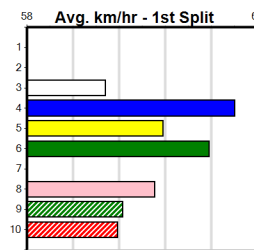

MACEY'S BISTRO

1
5:07PM

(VIC time)

Distance: 390m, Race Type: Maiden, Total Prizemoney: $2,535
1st: $1,680, 2nd: $520, 3rd: $260, 4th: $75

ROCKING ROXY (4) showed improvement when placed here last time and she can go one better this time around. SAILAWAY BUDDY (3) was far from disgraced on debut and he can work into the mix mid race. INGA BUDDY (5) has claims

Watchdog Tips: **4** **3** **5** **6** **Bet:** Box Quinella 3,4,5 ($10 for 333.33%)

Form Box	Wgt	Dist	Track	Date	Time	BON	Margin	1st/2nd (Time)	PIR	Checked	Comment	WR	Split 1	S/P	Grade	
1	MISCHKE [M] Well bred, drawn to get the breaks, respect $7.50															
	BK	Bitch		Nov-22												
	Sire: ASTON RUPEE		Dam: FLYING ZIGZAG		Trainer: Sheila Donlon (Burnbank)											
	Owner(s): G Farrugia															
	Winning Distances: < 300m (0) 300 - 399m (0) 400 - 499m (0) 500 - 599m (0) 600 - 699m (0) > 700m (0)															
	Winning Weights:															
	Box History															
	Bx	1st	2nd	3rd	4th	5th	6th	7th	8th							
	1															
	2															
3																
4																
5																
6																
7																
8																
Prize Best										$0						
Starts										0-0-0-0						
Trk/Dts										0-0-0-0						
APM										0						
Last 3 wins NOT included above																
2	FOGHORN JACK [M] Dam has produced some classy types $8.00															
	BKW	Dog		Jul-22												
	Sire: BEAST UNLEASHED		Dam: MEPUNGA FAME		Trainer: Mark Keane (Koroit)											
	Owner(s): P Keane															
	Winning Distances: < 300m (0) 300 - 399m (0) 400 - 499m (0) 500 - 599m (0) 600 - 699m (0) > 700m (0)															
	Winning Weights:															
	Box History															
	Bx	1st	2nd	3rd	4th	5th	6th	7th	8th							
	1															
	2															
3																
4																
5																
6																
7																
8																
Prize Best										$0						
Starts										0-0-0-0						
Trk/Dts										0-0-0-0						
APM										0						
Last 3 wins NOT included above																
3	SAILAWAY BUDDY [M] Far from disgraced on debut, main danger $4.00															
	BK	Dog		Aug-22												
	Sire: ASTON DEE BEE		Dam: SAILAWAY JACKIE		Trainer: Daryl Brennan (Napoleons)											
	Owner(s): C Brennan															
	Winning Distances: < 300m (0) 300 - 399m (0) 400 - 499m (0) 500 - 599m (0) 600 - 699m (0) > 700m (0)															
	Winning Weights:															
	Box History															
	Bx	1st	2nd	3rd	4th	5th	6th	7th	8th							
	1															
	2															
3																
4																
5																
6						1										
7																
8																
Prize Best										$260.00						
Starts										1-0-0-1						
Trk/Dts										0-0-0-0						
APM										260						
Last 3 wins NOT included above																
4	ROCKING ROXY [M] Impressive effort last time, hard to hold out $3.40															
	BK	Bitch		Jan-22												
	Sire: ALLEN DEED		Dam: FLO LAVA		Trainer: Kurt Howard (Woolsthorpe)											
	Owner(s): K Howard															
	Winning Distances: < 300m (0) 300 - 399m (0) 400 - 499m (0) 500 - 599m (0) 600 - 699m (0) > 700m (0)															
	Winning Weights:															
	Box History															
	Bx	1st	2nd	3rd	4th	5th	6th	7th	8th							
	1															
	2															
3																
4																
5																
6