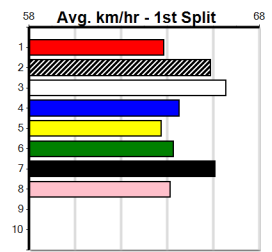

Distance: 450m, Race Type: Grade 5, Total Prizemoney: $2,925
1st: $1,950, 2nd: $600, 3rd: $300, 4th: $75

LEKTRA CARRY (3) owns a handy 25.48 PB here and she can assume control soon after box rise. BRUTAL POWER (2) returned to form with a strong 23.51 Horsham win and he should be in the mix again. BALLOON HEAD (5) is racing with confidence.

Watchdog Tips: 3 2 5 8 Bet: Win 3

OCEAN SUNSET [5] Solid record here but may need it easier $10.00
Owner(s): M Keane
Winning Distances: < 300m (0) 300 - 399m (0) 400 - 499m (4) 500 - 599m (0) 600 - 699m (0) > 700m (0)
Trainer: Danielle Keane (Koroit)

BRUTAL POWER (SA)[5] Returned to form at Horsham, main danger $4.80
Owner(s): M Roberts
Winning Distances: < 300m (0) 300 - 399m (1) 400 - 499m (2) 500 - 599m (1) 600 - 699m (0) > 700m (0)
Trainer: Catherine Roberts (Terang)

LEKTRA CARRY [5] Handy PB here, can pounce on the arm, yes $2.80
Owner(s): P Lenehan
Winning Distances: < 300m (0) 300 - 399m (0) 400 - 499m (3) 500 - 599m (1) 600 - 699m (0) > 700m (0)
Trainer: Philip Lenehan (Toolong)

JUST A BREW [5] Tough draw, too much pace on either side $16.00
Owner(s): R Brewer
Winning Distances: < 300m (0) 300 - 399m (0) 400 - 499m (8) 500 - 599m (1) 600 - 699m (0) > 700m (0)
Trainer: Raymond Brewer (Camperdown)

BALLOON HEAD (NSW)[5] Racing with confidence, early speed, threat $6.00
Owner(s): M Roberts
Winning Distances: < 300m (0) 300 - 399m (2) 400 - 499m (2) 500 - 599m (0) 600 - 699m (0) > 700m (0)
Trainer: Christian Roberts (Terang)

1

2

3

4

5