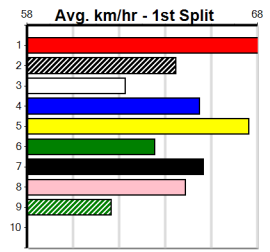

4

6:03PM

(VIC time)

Distance: 390m, Race Type: Mixed 6/7 Heat, Total Prizemoney: $2,925
1st: $1,950, 2nd: $600, 3rd: $300, 4th: $75

THIRTY SECONDS (7) lit up the clock at Shepparton and he appears to be a serious up and comer.
DRAGONELLE (1) has been impressive to date and she is drawn to be prominent throughout.
ASTON ZINGARA (5) won't be too far away

Watchdog Tips: 7 1 5 3 Bet: Win 7

DRAGONELLE [7] Impressive type, settles on the speed, danger $4.80
BK Bitch Nov-22 Sire: EXPLOSIVE BOY Dam: COCO NOVA
Owner(s): L Edgerton
Trainer: Jordan Mcquillen (Lara)

BOONDOCKS [7] Down on confidence, slow early, tested $16.00
BK Dog Jan-22 Sire: FLYING RICCIARDO Dam: SUBCONSCIOUS
Owner(s): S Ellum
Trainer: Mark Keane (Koroit)

XENI BALE (NSW)[7] In the money in his two runs here, keep safe $7.50
BK Dog Jul-22 Sire: JARVIS BALE Dam: ETHLA ALLEN
Owner(s): B Wheeler
Trainer: Daniel Gibbons (Avalon)

FANCY KIAARN [6] Needs to lead, will cop pressure, place best $8.00
BK Bitch Mar-22 Sire: WEBLEC ACE Dam: FANCY FRANCENE
Owner(s): CHAMPAGNE PTN (SYN), S Smith, A Langton
Trainer: Debbie Goudge (Terang)

ASTON ZINGARA [6] Good record here, has early speed, threat $6.50
BK Bitch Mar-22 Sire: BARCIA BALE Dam: GYPSIES LUCK
Owner(s): R Borda
Trainer: Aimee Drew (Dennington)

1

2

3

4

5