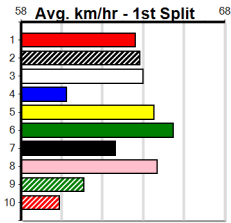

Geelong

THE BECKLEY CENTRE GEELONG

Distance: 460m, Race Type: Mixed 6/7, Total Prizemoney: $2,925
1st: $1,950, 2nd: $600, 3rd: $300, 4th: $75

5

8:24PM

(VIC time)

Watchdog Tips:

0 0 0 0

Bet:

Table header with columns: Form, Box, Weight, Dist, Track, Date, Time, BON, Margin, 1st/2nd (Time), PIR, Checked, Comment, W/R, Split 1, S/P, Grade

Race 1: WHATEVER HE SAID [6]
Trainer: Patrick Furci (Maribyrnong)
Horse: WHATEVER I WANT
Results table with columns for position, weight, distance, time, odds, etc.

Winning Boxes for Race 1 showing prize breakdown and APM.

Race 2: PAW MARVEL (NSW)[7]
Trainer: Tammy Kennedy-harris (Devon Meadows)
Horse: FORTUNA BALE
Results table with columns for position, weight, distance, time, odds, etc.

Winning Boxes for Race 2 showing prize breakdown and APM.

Race 3: PAW NICHOLLS (NSW)[7]
Trainer: Samantha Grenfell (Anakie)
Horse: FORTUNA BALE
Results table with columns for position, weight, distance, time, odds, etc.

Winning Boxes for Race 3 showing prize breakdown and APM.

Race 4: URANO BALE (NSW)[6]
Trainer: Luke Harris (Devon Meadows)
Horse: DYNA ROMY
Results table with columns for position, weight, distance, time, odds, etc.

Winning Boxes for Race 4 showing prize breakdown and APM.

Race 5: PLAY THE MUSIC [6]
Trainer: Jeffrey Britton (Anakie)
Horse: SILKEN
Results table with columns for position, weight, distance, time, odds, etc.

Winning Boxes for Race 5 showing prize breakdown and APM.

Race 6: CLOSE COMBAT [6]
Trainer: Cameron Morris-flynn (Mitchell Park)
Horse: GEORGIA KATE
Results table with columns for position, weight, distance, time, odds, etc.

Winning Boxes for Race 6 showing prize breakdown and APM.

Race 7: MILL ALI [7]
Trainer: Brendan Pursell (Lara)
Horse: JANALI
Results table with columns for position, weight, distance, time, odds, etc.

Winning Boxes for Race 7 showing prize breakdown and APM.

Race 8: PARWAN'S STAR (SA)[6]
Trainer: Crystal Verde (Parwan)
Horse: AEROPLANE GRACE
Results table with columns for position, weight, distance, time, odds, etc.

Winning Boxes for Race 8 showing prize breakdown and APM.

Race 9: INTREPID BALE (NSW)[6] Res.
Trainer: Samantha Grenfell (Anakie)
Horse: FAITHY BALE
Results table with columns for position, weight, distance, time, odds, etc.

Winning Boxes for Race 9 showing prize breakdown and APM.

Race 10: RIVIA ROBIN [7] Res.
Trainer: Thomas Dailly (Anakie)
Horse: RIVIA BALE
Results table with columns for position, weight, distance, time, odds, etc.

Winning Boxes for Race 10 showing prize breakdown and APM.