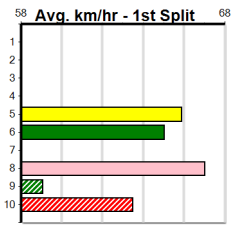

Geelong

HAPPY 70TH BIRTHDAY JUDY

Distance: 400m, Race Type: Maiden, Total Prizemoney: $2,535
1st: $1,680, 2nd: $520, 3rd: $260, 4th: $75

1

7:08PM
(VIC time)

Watchdog Tips: **0** **0** **0** **0** Bet: .

Form	Box	Weight	Dist	Track	Date	Time	BON	Margin	1st/2nd (Time)	PIR	Checked	Comment	W/R	Split 1	S/P	Grade	
1	ASTON LUCIANA [M]																
BEW	B				Mar-22		FERNANDO BALE										ASTON TOPAZ
Trainer: Glenn Campbell (Anakie) Owner(s): R Borda																	
<table border="1"> <thead> <tr><th colspan="8">Winning Boxes</th></tr> <tr><th>1</th><th>2</th><th>3</th><th>4</th><th>5</th><th>6</th><th>7</th><th>8</th></tr> </thead> <tbody> <tr><td>Prize</td><td></td><td></td><td></td><td></td><td></td><td></td><td>$0</td></tr> <tr><td>Best</td><td></td><td></td><td></td><td></td><td></td><td></td><td>FSH</td></tr> <tr><td>Starts</td><td></td><td></td><td></td><td></td><td></td><td></td><td>0-0-0-0</td></tr> <tr><td>Trk/Dst</td><td></td><td></td><td></td><td></td><td></td><td></td><td>0-0-0-0</td></tr> <tr><td>APM</td><td></td><td></td><td></td><td></td><td></td><td></td><td>$0</td></tr> </tbody> </table>																	
2	ART CADEAUX [M]																
BD	B				Nov-22		FERAL FRANKY										ART NOVEAU
Trainer: Angela Langton (Anakie) Owner(s): CHAMPAGNE PTN (SYN), S Smith, A Langton																	
<table border="1"> <thead> <tr><th colspan="8">Winning Boxes</th></tr> <tr><th>1</th><th>2</th><th>3</th><th>4</th><th>5</th><th>6</th><th>7</th><th>8</th></tr> </thead> <tbody> <tr><td>Prize</td><td></td><td></td><td></td><td></td><td></td><td></td><td>$0</td></tr> <tr><td>Best</td><td></td><td></td><td></td><td></td><td></td><td></td><td>FSH</td></tr> <tr><td>Starts</td><td></td><td></td><td></td><td></td><td></td><td></td><td>0-0-0-0</td></tr> <tr><td>Trk/Dst</td><td></td><td></td><td></td><td></td><td></td><td></td><td>0-0-0-0</td></tr> <tr><td>APM</td><td></td><td></td><td></td><td></td><td></td><td></td><td>$0</td></tr> </tbody> </table>																	
3	SILVERTREE FOX (NSW)[M]																
BK	D				Jul-22		TIGGERLONG TONK										COLD TWIST
Trainer: Jason Wickham (Lara) Owner(s): C Clarke																	
<table border="1"> <thead> <tr><th colspan="8">Winning Boxes</th></tr> <tr><th>1</th><th>2</th><th>3</th><th>4</th><th>5</th><th>6</th><th>7</th><th>8</th></tr> </thead> <tbody> <tr><td>Prize</td><td></td><td></td><td></td><td></td><td></td><td></td><td>$0</td></tr> <tr><td>Best</td><td></td><td></td><td></td><td></td><td></td><td></td><td>FSH</td></tr> <tr><td>Starts</td><td></td><td></td><td></td><td></td><td></td><td></td><td>0-0-0-0</td></tr> <tr><td>Trk/Dst</td><td></td><td></td><td></td><td></td><td></td><td></td><td>0-0-0-0</td></tr> <tr><td>APM</td><td></td><td></td><td></td><td></td><td></td><td></td><td>$0</td></tr> </tbody> </table>																	
4	MISS MESSAGE (QLD)[M]																
BK	B				Apr-22		SHIMA SHINE										VINCE A BELLA
Trainer: Anita Gibbons (Corio) Owner(s): AS TIME GOES BY (SYN), J D'altorio, R Francis, G Barbara, E Barbara																	
<table border="1"> <thead> <tr><th colspan="8">Winning Boxes</th></tr> <tr><th>1</th><th>2</th><th>3</th><th>4</th><th>5</th><th>6</th><th>7</th><th>8</th></tr> </thead> <tbody> <tr><td>Prize</td><td></td><td></td><td></td><td></td><td></td><td></td><td>$0</td></tr> <tr><td>Best</td><td></td><td></td><td></td><td></td><td></td><td></td><td>FSH</td></tr> <tr><td>Starts</td><td></td><td></td><td></td><td></td><td></td><td></td><td>0-0-0-0</td></tr> <tr><td>Trk/Dst</td><td></td><td></td><td></td><td></td><td></td><td></td><td>0-0-0-0</td></tr> <tr><td>APM</td><td></td><td></td><td></td><td></td><td></td><td></td><td>$0</td></tr> </tbody> </table>																	
5	PUNCHY [M]																
F	D				Nov-22		BENALI										BEAUTIFUL TEASE
Trainer: Robert Britton (Lara)																	
4th (5) 35.9 390 SHP R5 03-Jun-24 22.44 21.80 4.50LCOUNTY KILDARE (22.14) M/22 . . . 8.58 $10.30 MH																	
2nd (6) 35.7 390 SHP R1 10-Jun-24 22.23 21.99 3.5FLAMING WHEELS (21.99) M/33 . . . 8.56 $15.50 MSF																	
3rd (4) 35.8 390 SHP R1 15-Jun-24 22.19 21.85 5.00FLAMING WHEELS (21.85) M/33 . . . 8.64 $24.10 GL																	
Owner(s): Crossland Blair (SYN), R Britton, T Britton																	
<table border="1"> <thead> <tr><th colspan="8">Winning Boxes</th></tr> <tr><th>1</th><th>2</th><th>3</th><th>4</th><th>5</th><th>6</th><th>7</th><th>8</th></tr> </thead> <tbody> <tr><td>Prize</td><td></td><td></td><td></td><td></td><td></td><td></td><td>$2,925.00</td></tr> <tr><td>Best</td><td></td><td></td><td></td><td></td><td></td><td></td><td>FSH</td></tr> <tr><td>Starts</td><td></td><td></td><td></td><td></td><td></td><td></td><td>3-0-1-1</td></tr> <tr><td>Trk/Dst</td><td></td><td></td><td></td><td></td><td></td><td></td><td>0-0-0-0</td></tr> <tr><td>APM</td><td></td><td></td><td></td><td></td><td></td><td></td><td>$2925</td></tr> </tbody> </table>																	
6	LITTLE FLETCHER [M]