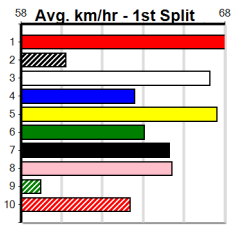

PARKER PUMPS

Distance: 400m, Race Type: Mixed 6/7, Total Prizemoney: $2,925
1st: $1,950, 2nd: $600, 3rd: $300, 4th: $75

10
10:07PM
(VIC time)

Watchdog Tips: **0** **0** **0** **0** Bet: .