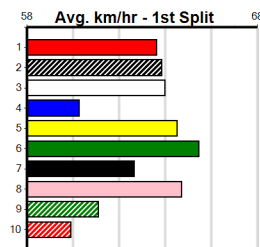

THE BECKLEY CENTRE GEELONG

Distance: 460m, Race Type: Mixed 6/7, Total Prizemoney: $2,925
1st: $1,950, 2nd: $600, 3rd: $300, 4th: $75

Watchdog Tips: [ ] [ ] [ ] [ ] [ ] Bet: [ ]

Table with columns: Form Box, Wgt, Dist, Track, Date, Time, BON, Margin, 1st/2nd (Time), PIR, Checked, Comment, W/R, Split 1, S/P, Grade

WHATEVER HE SAID [6]
BE Dog Feb-22 Sire: MY REDEEMER Dam: WHATEVER I WANT
Owner(s): W Sutcliffe
Trainer: Patrick Furci (Maribyrnong)
Winning Distances: < 300m (0) 300 - 399m (0) 400 - 499m (2) 500 - 599m (0) 600 - 699m (0) > 700m (0)
Winning Weights: 31.5(1) 31.7(1)
1st (3) 31.5 460 GEL R3 07-May-24 25.96 25.79 1.5L PSYCHO BUDDY (26.07) Q/111 . . . SW . 6.62 $2.20 M
2nd (3) 31.8 460 GEL R5 14-May-24 25.86 25.61 3.75L ECO BALE (25.61) M/222 . . . . . 6.66 $4.00 X67
1st (1) 31.7 460 GEL R2 17-May-24 25.97 25.87 2.25L CIRCLE THE GLOBE (26.12) Q/111 . . . SW . 6.66 $4.70 7
4th (1) 31.7 460 GEL R5 23-May-24 26.22 25.52 2.00L MARAIS BALE (26.08) M/344 . . . . . 6.76 $1.50 X67
3rd (1) 31.8 525 MEP R5 29-May-24 30.53 29.92 7.50L HOLDEN BALE (30.04) M/6444 . . . . . 5.23 $7.00 X67H
3rd (1) 32.4 525 MEA R3 08-Jun-24 30.66 29.80 8.00L HOLDEN BALE (30.12) Q/2333 . . . . . 5.19 $11.90 X67F
5th (4) 32.4 525 MEA R1 15-Jun-24 30.96 29.58 12.00 SPELL ON YOU (30.14) M/5665 . . . . . 5.26 $13.90 RW
4th (8) 32.6 525 MEP R9 19-Jun-24 30.90 30.06 6.50L DEVIIOUS (30.45) M/5555 . . . . . 5.30 $16.10 X67H
Last 3 wins NOT included above
Prize Best $6320.00
Starts 25.96(3)-7/5/24
Trk/Dts 13-2-3-3
APM 4-2-1-0 4579

PAW MARVEL (NSW)[7]
WBK Dog Aug-22 Sire: NEED MY MONEYNOW Dam: FORTUNA BALE
Owner(s): L Harris
Trainer: Tammy Kennedy-harris (Devon M)
Winning Distances: < 300m (0) 300 - 399m (0) 400 - 499m (1) 500 - 599m (0) 600 - 699m (0) > 700m (0)
Winning Weights: 29.8(1)
2nd (6) 30.1 410 HOR R1 07-May-24 23.78 23.12 1.25L PAW LARRY (23.70) S/55 . . . . . 10.83 $3.60 M
6th (4) 30.1 515 SAP R2 13-May-24 31.21 29.81 16.00 TANNER TIME (30.14) S/5544 . . . . . 5.31 $3.90 M
4th (8) 29.9 515 SAP R1 20-May-24 30.54 29.40 9.50L MITZI ROCKS (29.90) M/5655 . . . . . 5.29 $9.70 M
F (7) 29.7 410 HOR R1 28-May-24 0.00 22.94 . LEAP OF FAITH (23.27) M/66 . . . VO . 12.24 $3.20 M
5th (3) 29.5 515 SAP R1 03-Jun-24 30.56 29.83 11.00 HOT ASHES (29.83) M/2223 . . . . . 5.22 $7.40 MH
7th (8) 29.8 400 GEL R1 18-Jun-24 23.67 22.63 11.00 BABY TIME (22.97) S/57 . . . . . 8.70 $4.90 M
1st (7) 29.8 400 GEL R1 25-Jun-24 22.85 22.50 2.25L SAINT RAINE (23.00) M/34 . . . . . 8.71 $3.20 M
Last 3 wins NOT included above
Prize Best $1595.00
Starts FSTD
Trk/Dts 7-1-1-0
APM 0-0-0-0 1476