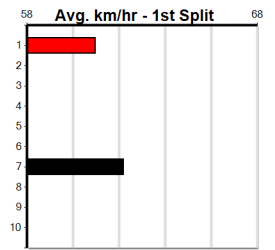

SPORTSBET HT2

Distance: 460m, Race Type: Maiden Heat, Total Prizemoney: $2,535
1st: $1,680, 2nd: $520, 3rd: $260, 4th: $75

Watchdog Tips:

Bet:

Form Box	Wgt	Dist	Track	Date	Time	BON	Margin	1st/2nd (Time)	PIR	Checked	Comment	WR	Split 1	S/P	Grade

1

ASTON GEIKO [M]
BD Bitch Oct-21 Sire: ASTON DEE BEE Dam: ASTON GEISHA
Owner(s): R Borda Trainer: Craig Treherne (Lara)
Winning Distances: < 300m (0) 300 - 399m (0) 400 - 499m (0) 500 - 599m (0) 600 - 699m (0) > 700m (0)
Winning Weights:
5th (4) 29.2 400 GEL R1 14-Jun-24 23.47 22.54 11.00 MISS PATSY (22.76) M/65 8.98 $8.20 M

Box History

Bx	1st	2nd	3rd	4th	5th	6th	7th	8th
1								
2								
3								
4					1			
5								
6								
7								
8								

Prize Best $0.00 FSTD
Starts 1-0-0-0
Trk/Dts 0-0-0-0
APM 0

Last 3 wins NOT included above

2

IVORY NARWHAL [M]
BK Dog Oct-22 Sire: VULTURI Dam: LALA IVORY
Owner(s): DAILLY GREYHOUND FARMS (SYN), G Dailly, T Dailly Trainer: Thomas Dailly (Anakie)
Winning Distances: < 300m (0) 300 - 399m (0) 400 - 499m (0) 500 - 599m (0) 600 - 699m (0) > 700m (0)
Winning Weights:

Box History

Bx	1st	2nd	3rd	4th	5th	6th	7th	8th
1								
2								
3								
4								
5								
6								
7								
8								

Prize Best $0 FSH
Starts 0-0-0-0
Trk/Dts 0-0-0-0
APM 0

Last 3 wins NOT included above

3

ZERO MONSTER [M]
BK Bitch Oct-22 Sire: FERNANDO BALE Dam: FABRIOLA ZERO
Owner(s): DAILLY GREYHOUND FARMS (SYN), G Dailly, T Dailly Trainer: Thomas Dailly (Anakie)
Winning Distances: < 300m (0) 300 - 399m (0) 400 - 499m (0) 500 - 599m (0) 600 - 699m (0) > 700m (0)
Winning Weights:

Box History

Bx	1st	2nd	3rd	4th	5th	6th	7th	8th
1								
2								
3								
4								
5								
6								
7								
8								

Prize Best $0 FSH
Starts 0-0-0-0
Trk/Dts 0-0-0-0
APM 0

Last 3 wins NOT included above

4

BOMB NOAH [M]
RF Dog Oct-22 Sire: FERNANDO BALE Dam: JD BOMBSHELL
Owner(s): DAILLY GREYHOUND FARMS (SYN), G Dailly, T Dailly Trainer: Thomas Dailly (Anakie)
Winning Distances: < 300m (0) 300 - 399m (0) 400 - 499m (0) 500 - 599m (0) 600 - 699m (0) > 700m (0)
Winning Weights:

Box History

Bx	1st	2nd	3rd	4th	5th	6th	7th	8th
1								
2								
3								
4								
5								
6								
7								
8								

Prize Best $0 FSH
Starts 0-0-0-0
Trk/Dts 0-0-0-0
APM 0

Last 3 wins NOT included above

5

VISTA ZIRCON [M]
RF Dog Oct-22 Sire: ASTON RUPEE Dam: GYPSY VISTA
Owner(s): G Dailly Trainer: Thomas Dailly (Anakie)
Winning Distances: < 300m (0) 300 - 399m (0) 400 - 499m (0) 500 - 599m (0) 600 - 699m (0) > 700m (0)
Winning Weights:

Box History

Bx	1st	2nd	3rd	4th	5th	6th	7th	8th
1								
2								
3								
4								
5								
6								
7								
8								

Prize Best $0 FSH
Starts 0-0-0-0
Trk/Dts 0-0-0-0
APM 0

Last 3 wins NOT included above