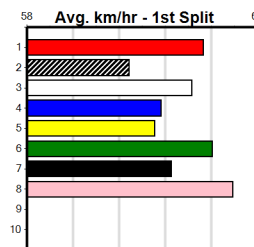

MERV JENNINGS SIGNS

Distance: 460m, Race Type: Mixed 4/5, Total Prizemoney: $3,360
1st: $2,250, 2nd: $690, 3rd: $345, 4th: $75

Watchdog Tips:

Bet:

Form Box	Wgt	Dist	Track	Date	Time	BON	Margin	1st/2nd (Time)	PIR	Checked	Comment	WR	Split 1	S/P	Grade

VOLKANOVSKI [5]

F Dog **Feb-21** Sire: **BERNARDO** Dam: **EAU ROUGE** Trainer: **Kate Gorman (Tanjil South)**

Owner(s): Eye Candy (SYN), C Wilk, K Gorman
Winning Distances: < 300m (0) 300 - 399m (4) 400 - 499m (13) 500 - 599m (1) 600 - 699m (0) > 700m (0)
Winning Weights: 33.6(1) 33.7(1) 34.2(1) 34.3(2) 34.4(1) 35.3(5) 35.4(2) 35.5(1) 35.6(1) 35.9(2) 36.0(1)

Box	1st	2nd	3rd	4th	5th	6th	7th	8th
1	4	1						
2	6				2			
3				1		1	1	1
4	2		1	3		1		1
5	1	3						
6	1				1	1	1	
7	1					1	1	1
8	3	1	2	1		2	1	

Prize Best Starts Trk/Dts APM: $56805.00 NBT 46-18-5-3 2-0-0-0 14656

3rd (8) 36.3 400 WGL R11 23-Apr-24 22.81 22.71 1.00L OUR PURPLE HAZE (22.74) M/32 . . SW . . 8.37 $6.10 5
1st (1) 36.0 400 WGL R10 26-Apr-24 22.65 22.35 0.10L BETTER BANJO (22.65) M/32 . . . . 8.43 $2.20 5
6th (8) 36.1 450 TRA R6 01-May-24 25.13 24.86 4.00L BANJO ONE STRING (24.86) M/876 . . . . 6.82 $9.40 X45
1st (2) 35.9 435 SLE R7 08-May-24 24.45 24.32 7.00L QUEBEC BALE (24.91) M/111 . . SW . . 5.25 $2.90 5
7th (8) 35.5 515 SAP R7 13-May-24 31.34 29.81 22.00 WILLA BALE (29.85) M/3337 . . VO . . 5.20 $5.90 5
ST (-) 34.7 350 TRA 03-Jun-24 20.18 . . 0.01L Trial Cleared M/22 . . 1of4 . . 6.68 . ST
1st (2) 35.3 500 TRA R7 07-Jun-24 28.26 27.68 1.5L ROCK THE MARJEN (28.35) M/111 . . . . 9.17 $1.40 5
2nd (5) 35.4 450 TRA R7 14-Jun-24 25.29 25.09 0.25L PROJECTOR (25.27) M/322 . . . . 6.73 $2.50 5

Last 3 wins NOT included above

1st (1) 35.4 461 HOB R9 14-Dec-23 25.61 25.53 6.00L WINEMAKER (26.03) 0 5.04 $1.65 3
1st (2) 35.3 461 DHO R8 19-Dec-23 25.84 25.72 1.00L POWER BAND (25.92) 0 5.09 $1.50 4
1st (1) 35.9 461 DHO R6 09-Jan-24 25.96 25.67 0.75L BLACK TSUNAMI (26.02) 0 B SWAB 5.11 $2.00 SH