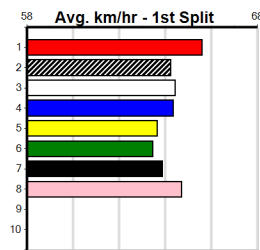

MELBOURNE CONTAINER PARK

Distance: 460m, Race Type: Grade 5, Total Prizemoney: $2,925
1st: $1,950, 2nd: $600, 3rd: $300, 4th: $75

Watchdog Tips:

Bet:

Form Box Wgt Dist Track Date Time BON Margin 1st/2nd (Time) PIR Checked Comment WR Split 1 S/P Grade

TRICKY DISCO [5]
BK Dog Feb-22 Sire: SUPERIOR PANAMA Dam: ASH STAR
Owner(s): D Melder
Winning Distances: < 300m (0) 300 - 399m (4) 400 - 499m (1) 500 - 599m (0) 600 - 699m (0) > 700m (0)
Winning Weights: 30.4(1) 30.5(1) 30.7(1) 30.8(1) 30.9(1)
Box History table and Prize Best Starts table.

CIRCLE THE MOON [5]
BK Bitch Dec-21 Sire: KC AND ALL Dam: CIRCLE OF DREAMS
Owner(s): CHAMPAGNE PTN (SYN), S Smith, A Langton
Winning Distances: < 300m (0) 300 - 399m (2) 400 - 499m (4) 500 - 599m (0) 600 - 699m (0) > 700m (0)
Winning Weights: 28.2(1) 28.5(1) 28.6(1) 28.9(1) 29.1(1) 29.2(1)
Box History table and Prize Best Starts table.

RESPECT ADVOCACY [5]
BD Dog Apr-22 Sire: FERNANDO BALE Dam: ORIGAMI ANGEL
Owner(s): CHAMPAGNE PTN (SYN), S Smith, A Langton
Winning Distances: < 300m (0) 300 - 399m (0) 400 - 499m (4) 500 - 599m (0) 600 - 699m (0) > 700m (0)
Winning Weights: 32.9(1) 33.0(3)
Box History table and Prize Best Starts table.

TINKER MIKE [5]
BK Dog Apr-20 Sire: MAGIC SPRITE Dam: SLEW LEFT
Owner(s): Burns Racing (SYN), C Burns, J Burns
Winning Distances: < 300m (0) 300 - 399m (0) 400 - 499m (5) 500 - 599m (1) 600 - 699m (0) > 700m (0)
Winning Weights: 33.9(3) 34.5(1) 34.7(1) 35.3(1)
Box History table and Prize Best Starts table.

MISDIRECTED [5]
BK Dog Oct-21 Sire: ALLEN DEED Dam: PENELOPES CRUZN
Owner(s): POC Group (SYN), M Steele, S Anderson, J Spence
Winning Distances: < 300m (0) 300 - 399m (0) 400 - 499m (1) 500 - 599m (2) 600 - 699m (0) > 700m (0)
Winning Weights: 31.0(1) 31.1(2)
Box History table and Prize Best Starts table.