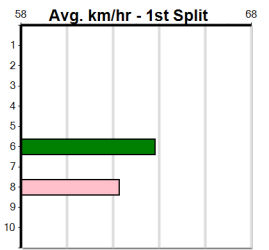

SPORTSBET HT3

Distance: 460m, Race Type: Maiden Heat, Total Prizemoney: $2,535
1st: $1,680, 2nd: $520, 3rd: $260, 4th: $75

Watchdog Tips: ☐ ☐ ☐ ☐ ☐ Bet:

Form Box	Wgt	Dist	Track	Date	Time	BON	Margin	1st/2nd (Time)	PIR	Checked	Comment	WR	Split 1	S/P	Grade

1

ZERO NIGHTMARE [M]
RF Bitch Oct-22 Sire: FERNANDO BALE Dam: FABRIOLA ZERO
Owner(s): DAILLY GREYHOUND FARMS (SYN), G Dailly, T Dailly
Winning Distances: < 300m (0) 300 - 399m (0) 400 - 499m (0) 500 - 599m (0) 600 - 699m (0) > 700m (0)
Winning Weights:

1															
2															
3															
4															
5															
6															
7															
8															

Last 3 wins NOT included above

Prize Best															$0
Starts															FSH
Trk/Dts															0-0-0-0
APM															0

Trainer: Thomas Dailly (Anakie)

Box History

Bx	1st	2nd	3rd	4th	5th	6th	7th	8th
1								
2								
3								
4								
5								
6								
7								
8								

2

VISTA XENON [M]
BK Dog Oct-22 Sire: ASTON RUPEE Dam: GYPSY VISTA
Owner(s): G Dailly
Winning Distances: < 300m (0) 300 - 399m (0) 400 - 499m (0) 500 - 599m (0) 600 - 699m (0) > 700m (0)
Winning Weights:

1															
2															
3															
4															
5															
6															
7															
8															

Last 3 wins NOT included above

Prize Best															$0
Starts															FSH
Trk/Dts															0-0-0-0
APM															0

Trainer: Thomas Dailly (Anakie)

Box History

Bx	1st	2nd	3rd	4th	5th	6th	7th	8th
1								
2								
3								
4								
5								
6								
7								
8								

3

ZERO LUNATIC [M]
BK Bitch Oct-22 Sire: FERNANDO BALE Dam: FABRIOLA ZERO
Owner(s): DAILLY GREYHOUND FARMS (SYN), G Dailly, T Dailly
Winning Distances: < 300m (0) 300 - 399m (0) 400 - 499m (0) 500 - 599m (0) 600 - 699m (0) > 700m (0)
Winning Weights:

1															
2															
3															
4															
5															
6															
7															
8															

Last 3 wins NOT included above

Prize Best															$0
Starts															FSH
Trk/Dts															0-0-0-0
APM															0

Trainer: Thomas Dailly (Anakie)

Box History

Bx	1st	2nd	3rd	4th	5th	6th	7th	8th
1								
2								
3								
4								
5								
6								
7								
8								

4

HONEY BACK [M]
RBD Bitch Nov-22 Sire: BARCIA BALE Dam: INDY HONEY
Owner(s): DAILLY GREYHOUND FARMS (SYN), G Dailly, T Dailly
Winning Distances: < 300m (0) 300 - 399m (0) 400 - 499m (0) 500 - 599m (0) 600 - 699m (0) > 700m (0)
Winning Weights:

1															
2															
3															
4															
5															
6															
7															
8															

Last 3 wins NOT included above

Prize Best															$0
Starts															FSH
Trk/Dts															0-0-0-0
APM															0

Trainer: Thomas Dailly (Anakie)

Box History

Bx	1st	2nd	3rd	4th	5th	6th	7th	8th
1								
2								
3								
4								
5								
6								
7								
8								

5

*** VACANT BOX ***
Sire: Dam:
Owner(s):
Winning Distances: < 300m (0) 300 - 399m (0) 400 - 499m (0) 500 - 599m (0) 600 - 699m (0) > 700m (0)
Winning Weights:

Trainer:

Box History