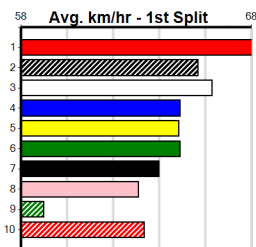

NP ELECTRICAL

Distance: 400m, Race Type: Grade 7, Total Prizemoney: $2,925
1st: $1,950, 2nd: $600, 3rd: $300, 4th: $75

Watchdog Tips:

Bet:

Form Box	Wgt	Dist	Track	Date	Time	BON	Margin	1st/2nd (Time)	PIR	Checked	Comment	WR	Split 1	S/P	Grade

1

MISS MILLIE [7]
BK Bitch Nov-22 Sire: JUNGLE DEUCE Dam: MISS INNINGS
Owner(s): CHAMPAGNE PTN (SYN), S Smith, A Langton Trainer: Angela Langton (Anakie)
Winning Distances: < 300m (0) 300 - 399m (1) 400 - 499m (0) 500 - 599m (0) 600 - 699m (0) > 700m (0)
Winning Weights: 28.0(1)

1st (7)	28.0	390	SHP	R1	03-Jun-24	22.40	21.80	0.25L APOLLO'S SUN (22.40)	Q/11		SW		8.27	$5.40	MH
7th (5)	27.8	390	SHP	R2	10-Jun-24	23.42	21.99	17.00 LULU'S RIDE (22.24)	Q/37		V10		8.53	$5.70	MSF

Last 3 wins NOT included above

Box History

Bx	1st	2nd	3rd	4th	5th	6th	7th	8th
1								
2								
3								
4								
5							1	
6								
7	1							
8								

Prize Best						$2680.00		
Starts						FSH		
Trk/Dts						2-1-0-0		
APM						0-0-0-0		1680

2

OSPREY WIZARD [7]
BKW Dog Nov-22 Sire: FERNANDO BALE Dam: MEPUNGA STELLAR
Owner(s): CHAMPAGNE PTN (SYN), S Smith, A Langton Trainer: Angela Langton (Anakie)
Winning Distances: < 300m (0) 300 - 399m (0) 400 - 499m (1) 500 - 599m (0) 600 - 699m (0) > 700m (0)
Winning Weights: 32.3(1)

2nd (5)	32.6	390	SHP	R4	03-Jun-24	22.29	21.80	1.25L RUTHLESS SECRET (22.21)	M/11				8.41	$22.10	MH
3rd (3)	32.6	390	SHP	R3	10-Jun-24	22.44	21.99	3.75L SUPER SEATTLE (22.19)	M/23				8.72	$4.40	MSF
7th (5)	32.2	390	SHP	R1	15-Jun-24	22.93	21.85	16.00 FLAMING WHEELS (21.85)	M/67				8.89	$27.90	GL
1st (5)	32.3	400	GEL	R2	21-Jun-24	22.88	22.41	2.75L PAW VINCE (23.06)	M/11				8.44	$1.80	M

Last 3 wins NOT included above

Box History

Bx	1st	2nd	3rd	4th	5th	6th	7th	8th
1								
2								
3				1				
4								
5	1	1						1
6								
7								
8								

Prize Best						$2500.00		
Starts						22.88(5)-21/6/24		
Trk/Dts						4-1-1-1		
APM						1-1-0-0		2500

3

PAW GLORY (NSW)[7]
RF Dog Jul-22 Sire: FERNANDO BALE Dam: DYNA KELLY
Owner(s): B Wheeler Trainer: Deborah Coleman (Lara)
Winning Distances: < 300m (0) 300 - 399m (1) 400 - 499m (0) 500 - 599m (0) 600 - 699m (0) > 700m (0)
Winning Weights: 29.7(1)

4th (7)	30.6	350	TRA	R1	15-May-24	20.27	19.69	2.75L GIN CHASER (20.09)	M/74				6.89	$17.20	M
5th (3)	30.4	390	WBL	R1	23-May-24	22.65	22.06	6.00L TECTONIC (22.25)	M/44				8.90	$6.20	M
3rd (5)	29.6	390	SHP	R1	06-Jun-24	22.71	22.12	7.50L PAW HUNTER (22.20)	M/33				8.59	$5.10	T3-M
1st (1)	29.7	390	WBL	R2	10-Jun-24	22.37	22.18	0.75L SAINT FINNIE (22.42)	M/11		SW		8.73	$1.70	M
5th (6)	29.6	395	TRA	R3	14-Jun-24	22.58	21.79	9.50L BLAZING DINO (21.91)	M/455				3.81	$15.40	X67
7th (4)	29.7	450	WBL	R4	20-Jun-24	26.41	25.18	13.00 PLAY THE MUSIC (25.52)	M/554				6.74	$15.10	RW

Last 3 wins NOT included above

Box History

Bx	1st	2nd	3rd	4th	5th	6th	7th	8th
1	1							
2								
3					1			
4								1
5			1					
6						1		
7								
8					1			

Prize Best						$1335.00		
Starts						FSH		
Trk/Dts						6-1-0-1		
APM						0-0-0-0		1320