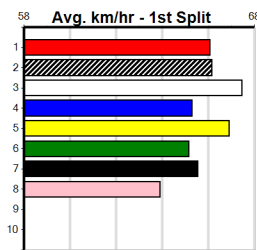

TTS ELECTRICS

Distance: 400m, Race Type: Grade 5, Total Prizemoney: $2,925
1st: $1,950, 2nd: $600, 3rd: $300, 4th: $75

Watchdog Tips: ☐ ☐ ☐ ☐ ☐ Bet: ☐

1

TINKER PETE [5]
WRF Dog Jan-21 Sire: **ORSON ALLEN** Dam: **GAWKER BALE** Trainer: Jennifer Burns (Balliang)
Owner(s): Burns Racing (SYN), C Burns, J Burns
Winning Distances: < 300m (0) 300 - 399m (1) 400 - 499m (6) 500 - 599m (0) 600 - 699m (0) > 700m (0)
Winning Weights: 29.6(1) 30.0(2) 30.2(1) 30.3(2) 30.9(1)

Box	1st	2nd	3rd	4th	5th	6th	7th	8th
1			1		3			
2	1				1			
3			2		1	1		
4				1				
5	2			1		1		
6	1	1	2	1	1			1
7		2	1		1	1		
8	4	3						

Prize Best Starts Trk/Dts APM: $19850.00, 22.46(8)-19/8/23, 34-7-7-7, 13-3-4-3, 6764

2

KRAKEN SHOUT [5]
BK Dog Jul-21 Sire: **BERNARDO** Dam: **KRAKEN ROSE** Trainer: Brendon Jones (Pyalong)
Owner(s): EYLES (SYN), K Eyles, H Eyles, D Eyles
Winning Distances: < 300m (0) 300 - 399m (1) 400 - 499m (4) 500 - 599m (1) 600 - 699m (0) > 700m (0)
Winning Weights: 30.4(1) 30.5(1) 30.6(1) 30.9(1) 31.3(1) 32.1(1)

Box	1st	2nd	3rd	4th	5th	6th	7th	8th
1		1						
2								1
3								1
4						2		
5		1	1			1		
6	2		1	1				1
7	1		1	1	2			
8	3			1		1		

Prize Best Starts Trk/Dts APM: $9010.00, FSH, 22-6-2-2, 0-0-0-0, 3223

3

BLACK DREAM [5]
BK Bitch Dec-21 Sire: **BERNARDO** Dam: **BLACK OPIUM** Trainer: Jason Thompson (Pearcedale)
Owner(s): BLACK OPAL (SYN), S Thompson, S Buccilli, B Buccilli, J Thompson
Winning Distances: < 300m (2) 300 - 399m (3) 400 - 499m (5) 500 - 599m (1) 600 - 699m (0) > 700m (0)
Winning Weights: 29.6(1) 29.9(4) 30.1(4) 30.2(1) 30.7(1)

Box	1st	2nd	3rd	4th	5th	6th	7th	8th
1	2		1		1			
2	1							
3		2						
4		1	1	1				
5	3			1				
6	1							
7	3		1					
8	1							

Prize Best Starts Trk/Dts APM: $37845.00, FSH, 20-11-3-3, 0-0-0-0, 8224

4

DOT'S REDEEMER [5]
BK Bitch Feb-21 Sire: **MY REDEEMER** Dam: **MADAM BUTTERFLY** Trainer: Marcus Lloyd (Anakie)
Owner(s): MILLIONAIRES (SYN), J Farrugia, A Farrugia
Winning Distances: < 300m (0) 300 - 399m (5) 400 - 499m (6) 500 - 599m (0) 600 - 699m (0) > 700m (0)
Winning Weights: 27.4(1) 27.7(3) 27.8(1) 28.3(1) 28.5(1) 28.6(2) 29.1(1) 29.6(1)

Box	1st	2nd	3rd	4th	5th	6th	7th	8th
1	1	2	2	3	2			1
2	4	1			2	1	1	
3	1		2				3	2
4					3	3	2	1
5		1	3	2	1	1		
6	1	1	2	1		2		
7	2	1	1	1	1			
8	2	1	3	2	2	1		

Prize Best Starts Trk/Dts APM: $30220.00, 22.51(7)-20/12/22, 69-11-6-14, 39-6-4-9, 8474

5

SCENIC COURT [5]
BK Bitch Mar-22 Sire: **SUPERIOR PANAMA** Dam: **IMMINENT** Trainer: Chloe Dew (Anakie)
Owner(s): M Palmer
Winning Distances: < 300m (0) 300 - 399m (1) 400 - 499m (3) 500 - 599m (0) 600 - 699m (0) > 700m (0)
Winning Weights: 25.5(2) 25.6(1) 26.1(1)

Box	1st	2nd	3rd	4th	5th	6th	7th	8th
1								
2	1	1			1			
3								
4	1		1	1		1		
5					1			
6	1		2					
7		1	2			1		
8	1	1		1	1			1

Prize Best Starts Trk/Dts APM: $11285.00, 22.80(8)-29/1/24, 20-4-3-6, 8-1-2-2, 5483