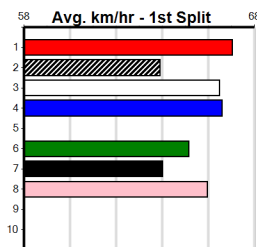

GEELONG PRINTING

Distance: 400m, Race Type: Mixed 4/5, Total Prizemoney: $3,360
1st: $2,250, 2nd: $690, 3rd: $345, 4th: $75

Watchdog Tips:

Bet:

Form Box	Wgt	Dist	Track	Date	Time	BON	Margin	1st/2nd (Time)	PIR	Checked	Comment	WR	Split 1	S/P	Grade

1

TINKER DOT [4]
WBK Bitch Jan-22 Sire: FERNANDO BALE Dam: TINKER MARY
Owner(s): Burns Racing (SYN), C Burns, J Burns Trainer: Jennifer Burns (Balliang)
Winning Distances: < 300m (0) 300 - 399m (2) 400 - 499m (4) 500 - 599m (0) 600 - 699m (0) > 700m (0)
Winning Weights: 26.9(1) 27.0(1) 27.2(2) 27.3(1) 27.4(1)

5th (3)	27.2	390	WBL	R2	09-May-24	22.36	21.77	8.50L HOUSE OF TURBO (21.77)	Q/22	.	.	.	8.49	$13.40	RWF
1st (8)	27.2	400	GEL	R12	17-May-24	22.78	22.62	4.00L WHO TOLD MEL (23.06)	Q/11	.	.	.	8.42	$2.00	5
1st (6)	27.0	400	GEL	R8	21-May-24	22.48	22.48	4.00L YOU YANG YAALA (22.75)	Q/11	.	.	.	8.26	$1.70	X45
3rd (7)	27.3	390	BAL	R10	26-May-24	22.36	21.59	11.00L LAMIA MILA (21.59)	M/33	.	.	.	8.66	$6.20	X45
4th (6)	27.4	400	GEL	R5	01-Jun-24	22.80	22.41	4.50L BORACAY STORM (22.49)	M/13	.	.	.	8.44	$8.80	X34
2nd (8)	27.2	400	GEL	R4	07-Jun-24	22.74	22.31	3.5L DESCRIPTION (22.49)	M/23	.	.	.	8.40	$12.00	SH
3rd (6)	27.0	400	GEL	R10	14-Jun-24	22.63	22.54	1.25L GUNAI BOLD (22.54)	Q/11	.	.	.	8.27	$17.50	X45
3rd (1)	26.9	390	BAL	R10	19-Jun-24	22.22	21.91	3.75L ASTON KENNEDY (21.96)	M/32	.	.	.	8.53	$4.60	5

Last 3 wins NOT included above

1st (4)	27.3	400	GEL	R3	23-Feb-24	22.87	22.57	1.5L ORBIT BALE (22.96)	Q/11	.	SW	.	8.45	$15.00	X67
1st (3)	27.4	390	WBL	R3	29-Feb-24	22.33	22.07	2.25L NICE ONE TOM (22.49)	Q/11	.	.	.	8.60	$3.40	X67
1st (4)	26.9	390	WBL	R4	11-Apr-24	22.21	22.09	0.75L KEY TO SUCCESS (22.25)	Q/11	.	.	.	8.51	$7.00	5

Box History

Bx	1st	2nd	3rd	4th	5th	6th	7th	8th
1								
2							1	
3	1				1			
4	2	1	1					1
5				1				
6	1		1	1		1		
7	1		2					1
8	1	1			1			

Prize Best $13510.00
Starts 22.48(6)-21/5/24
Trk/Dts 21-6-2-5
APM 9-4-2-1 8543