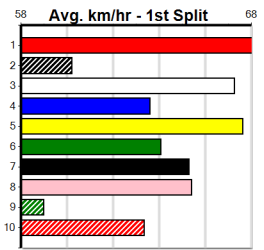

PARKER PUMPS

Distance: 400m, Race Type: Mixed 6/7, Total Prizemoney: $2,925
1st: $1,950, 2nd: $600, 3rd: $300, 4th: $75

Watchdog Tips: [ ] [ ] [ ] [ ] Bet: [ ]

Table header with columns: Form Box, Wgt, Dist, Track, Date, Time, BON, Margin, 1st/2nd (Time), PIR, Checked, Comment, W/R, Split 1, S/P, Grade

BLANK SLATE [7]
BK Dog Jul-22 Sire: FERAL FRANKY Dam: MISS ROXY
Owner(s): P Arnott
Trainer: Dallan Klemke (Lara)
Winning Distances: < 300m (0) 300 - 399m (0) 400 - 499m (1) 500 - 599m (0) 600 - 699m (0) > 700m (0)
Winning Weights: 33.8(1)
Box History table and Prize Best information.

TINKER KIM [6]
F Bitch May-20 Sire: KIOWA MON MANNY Dam: DYNA PEANUT
Owner(s): Burns Racing (SYN), C Burns, J Burns
Trainer: Jennifer Burns (Balliang)
Winning Distances: < 300m (0) 300 - 399m (0) 400 - 499m (1) 500 - 599m (1) 600 - 699m (0) > 700m (0)
Winning Weights: 28.8(1) 29.0(1)
Box History table and Prize Best information.

SERIAL STICKER (NSW)[6]
BK Dog Mar-22 Sire: MEPUNGA CRUZER Dam: KISSING CARTER
Owner(s): A Mcvicker
Trainer: Brendan Pursell (Lara)
Winning Distances: < 300m (0) 300 - 399m (0) 400 - 499m (2) 500 - 599m (0) 600 - 699m (0) > 700m (0)
Winning Weights: 32.5(1) 33.0(1)
Box History table and Prize Best information.

WESTERN BALE (NSW)[6]
BK Dog Jan-22 Sire: BARCIA BALE Dam: WELSLY BALE
Owner(s): B Wheeler
Trainer: Robert Camilleri (Lara)
Winning Distances: < 300m (0) 300 - 399m (1) 400 - 499m (1) 500 - 599m (0) 600 - 699m (0) > 700m (0)
Winning Weights: 36.0(1) 36.3(1)
Box History table and Prize Best information.

SCOTLAND YARD [6]
BK Dog Apr-22 Sire: HURRY SLOWLY Dam: ALPHA DEMETER
Owner(s): CHAMPAGNE PTN (SYN), S Smith, A Langton
Trainer: Angela Langton (Anakie)
Winning Distances: < 300m (0) 300 - 399m (0) 400 - 499m (2) 500 - 599m (0) 600 - 699m (0) > 700m (0)
Winning Weights: 34.8(1) 35.2(1)
Box History table and Prize Best information.

1

2

3

4

5