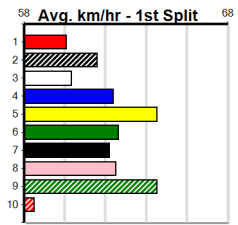

HEALESVILLE FOOTBALL NETBALL CLUB

Distance: 300m, Race Type: Tier 3 - Maiden, Total Prizemoney: $1,530
1st: $1,000, 2nd: $320, 3rd: $160, 4th: $50

1
10:44AM
(VIC time)

Watchdog Tips: 0 0 0 0 Bet: .