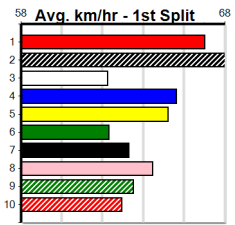

JVDM GREEN LIGHT ON PODCAST

Distance: 350m, Race Type: Grade 5 T3, Total Prizemoney: $1,530
1st: $1,000, 2nd: $320, 3rd: $160, 4th: $50

6

12:18PM

(VIC time)

Watchdog Tips: 0 0 0 0 **Bet:** .