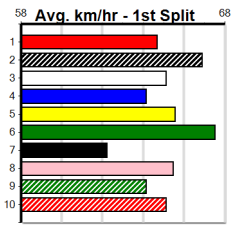

4

11:30AM

(VIC time)

Watchdog Tips: 0 0 0 0 **Bet:** .