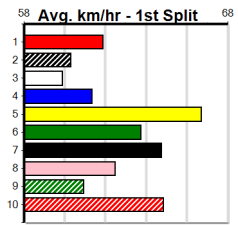

SPORTSBET NOBODY DOES IT EASIER

Distance: 350m, Race Type: Tier 3 - Maiden, Total Prizemoney: $1,530
1st: $1,000, 2nd: $320, 3rd: $160, 4th: $50

2
10:59AM
(VIC time)

Watchdog Tips: 0 0 0 0 **Bet:** .