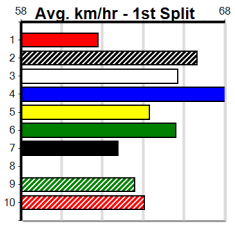

MR HUMMER LIMOS

Distance: 300m, Race Type: Tier 3 - Grade 6, Total Prizemoney: $1,530
1st: $1,000, 2nd: $320, 3rd: $160, 4th: $50

9

1:28PM

(VIC time)

Watchdog Tips: 0 0 0 0 **Bet:** .