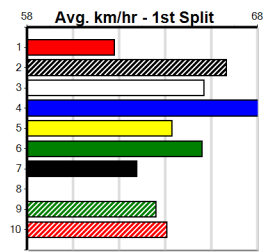

MR HUMMER LIMOS

9

1:28PM

(VIC time)

Distance: 300m, Race Type: Tier 3 - Grade 6, Total Prizemoney: $1,530
1st: $1,000, 2nd: $320, 3rd: $160, 4th: $50

Watchdog Tips:

Bet:

Form Box	Wgt	Dist	Track	Date	Time	BON	Margin	1st/2nd (Time)	PIR	Checked	Comment	WR	Split 1	S/P	Grade

LOLA'S THEME [6]

BK Bitch Apr-22 Sire: SHIMA SHINE Dam: SCOTTISH PRIDE
Owner(s): Lola's Theme (SYN), M Ramsden, T Brabham, A Ramsden, J Esmaty, J Nolan, A Appan
Winning Distances: < 300m (0) 300 - 399m (2) 400 - 499m (0) 500 - 599m (0) 600 - 699m (0) > 700m (0)
Winning Weights: 27.7(1) 28.4(1)

1st (3)	27.7	350	TRA	R9	29-Apr-24	20.25	19.92	1.25L LAKEVIEW KIM (20.34)	M/43	.	.	.	6.87	$6.20	T3-7
5th (7)	27.7	435	SLE	R9	05-May-24	25.26	24.32	7.50L STITCH AND SHOUT (24.77)	M/655	.	.	.	5.62	$36.20	6G
8th (7)	27.6	395	TRA	R9	10-May-24	22.98	21.62	9.50L JOROGUMO (22.33)	Q/588	.	.	.	3.85	$61.80	X67
6th (4)	27.8	400	WGL	R9	18-May-24	23.42	22.82	6.50L HOT SUMMER SKY (23.00)	M/66	.	.	.	8.70	$37.80	X67
5th (5)	27.8	435	SLE	R5	22-May-24	25.17	24.63	4.00L JOY RIDE (24.89)	S/884	.	.	.	5.53	$16.00	X67
5th (2)	27.6	300	HVL	R11	29-May-24	17.11	16.76	5.00L ASIA (16.76)	M/6	.	.	.	4.09	$3.80	6G
5th (5)	27.5	350	TRA	R9	03-Jun-24	20.77	20.25	4.75L INTER TERRA (20.44)	M/46	.	.	.	6.90	$4.50	X67
6th (8)	27.5	350	TRA	R10	10-Jun-24	20.59	19.88	7.50L TAKE THE EDGE (20.07)	M/66	.	.	.	6.91	$9.60	T3-RW

Last 3 wins NOT included above

1st (8)	28.4	350	TRA	R1	01-Apr-24	20.55	19.91	1.75L WALTZING INFERNO (20.67)	M/22	.	SW	W	6.71	$10.70	T3-M

Trainer: Justin Bowman (Kilmany)

Box History

Bx	1st	2nd	3rd	4th	5th	6th	7th	8th
1								
2					1			
3	1							
4					1	1		
5			1		2		1	
6				1				
7					1		1	1
8	1	1		1		1	1	1

Prize Best					$2580.00			
Starts					NBT			
Trk/Dts					17-2-1-1			
APM					1-0-0-0			1684

HAPPY CHICK [6]

RF Bitch Sep-21 Sire: FERNANDO BALE Dam: AMELIA CHRISTA
Owner(s): Powellful Ryino (SYN), M Ryan, A Powell
Winning Distances: < 300m (0) 300 - 399m (2) 400 - 499m (0) 500 - 599m (0) 600 - 699m (0) > 700m (0)
Winning Weights: 25.1(1) 25.3(1)

1st (1)	25.3	300	HVL	R3	27-Oct-23	17.03	16.82	1.00L FASCINATE PEARL (17.10)	M/1	.	SW	.	3.89	$2.10	T3-7
2nd (2)	25.2	300	HVL	R10	01-Nov-23	17.10	16.92	0.50L SAILPLANE (17.07)	M/1	.	.	.	3.94	$6.00	X67
2nd (2)	25.0	350	TRA	R9	10-Nov-23	19.72	19.67	0.75L BETTER BANJO (19.67)	M/11	.	.	.	6.49	$7.30	X67
5th (3)	25.5	300	HVL	R2	19-Nov-23	17.06	16.39	4.25L AYIA NEIGHBOUR (16.77)	M/4	.	.	.	3.93	$13.90	X67H
5th (7)	26.4	390	SHP	R10	30-Nov-23	22.57	22.14	4.00L SPECTRE BUSTER (22.30)	M/23	.	.	W	8.39	$4.40	6G
3rd (5)	26.1	300	HVL	R12	06-Dec-23	16.85	16.75	1.25L TOMMY'S HITMAN (16.78)	M/1	.	.	.	3.87	$3.70	6G
8th (2)	26.5	390	SHP	R11	23-Dec-23	23.06	21.70	9.50L GIZMO'S GIRL (22.42)	Q/58	.	.	.	8.67	$8.20	6G
3rd (2)	25.6	300	HVL	R3	26-May-24	16.95	16.71	3.00L BLAZING DINO (16.75)	Q/1	.	.	.	3.90	$12.20	X67

Last 3 wins NOT included above

1st (4)	25.1	300	HVL	R3	17-Oct-23	17.00	16.80	0.50L GEMMA'S RIGHT (17.02)	M/2	.	.	.	3.92	$1.90	M

Trainer: Darren Ryan (Boronia)

Box History

Bx	1st	2nd	3rd	4th	5th	6th	7th	8th
1	1							1
2		2	1					1
3			1		1			
4	1			1				
5			2					
6								
7			1		1			
8								

Prize Best					$5290.00			
Starts					17.00(4)-17/10/23			
Trk/Dts					14-2-2-5			
APM					9-2-1-4			1238