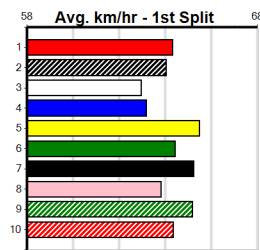

"THE SHED" @ Healesville Greys

11

2:17PM

(VIC time)

Distance: 300m, Race Type: Grade 5 T3, Total Prizemoney: $1,530
1st: $1,000, 2nd: $320, 3rd: $160, 4th: $50

Watchdog Tips:

Bet:

Form	Box	Wgt	Dist	Track	Date	Time	BON	Margin	1st/2nd (Time)	PIR	Checked	Comment	WR	Split 1	S/P	Grade

HERE'S TO LOUIE [5]

BK Dog Mar-22 **Sire: SHIMA SHINE** **Dam: SUGAR SPICE** **Trainer: Jacob Biddell (Cranbourne South)**

Owner(s): MK JB (SYN), J Biddell, M Kennewell
Winning Distances: < 300m (0) 300 - 399m (3) 400 - 499m (0) 500 - 599m (0) 600 - 699m (0) > 700m (0)
Winning Weights: 31.0(1) 31.1(1) 31.2(1)

7th (4)	31.9	460	WGL	R2	02-Apr-24	26.64	25.54	14.00	WHIPPING IT (25.67)	M/777	.	.	.	6.88	$60.80	RWH
1st (8)	31.2	395	TRA	R5	17-Apr-24	22.45	22.22	0.50L	HIGH END CASH (22.47)	Q/331	.	SW	.	3.73	$17.70	X67
6th (2)	31.0	450	SHP	R5	22-Apr-24	26.03	24.79	9.00L	DEMON KYSAIAH (25.40)	M/555	.	.	.	6.80	$9.60	RW
2nd (8)	31.0	450	TRA	R5	03-May-24	25.34	24.78	4.75L	MR. PRESIDENT (25.01)	M/222	.	.	.	6.72	$2.30	RW
8th (6)	31.3	395	TRA	R7	17-May-24	23.02	21.87	9.00L	ROBBIE LEE ROSE (22.41)	S/677	.	.	.	3.89	$5.60	X67
1st (4)	31.0	300	HVL	R9	31-May-24	16.85	16.66	0.10L	HEAD HUNTER (16.86)	M/3	.	SW	.	3.96	$2.20	T3-RW
8th (7)	31.1	525	MEP	R10	05-Jun-24	31.26	30.00	17.00	ZIPPING CRUSADER (30.07)	S/6658	.	W	.	5.30	$34.20	5
8th (8)	31.7	350	HVL	R6	21-Jun-24	20.30	19.54	10.00	SWEET NUGGET (19.61)	M/8	.	.	.	6.98	$3.00	T3-5

Last 3 wins NOT included above

1st (5)	31.1	395	TRA	R1	23-Feb-24	22.74	22.04	3.00L	MR. PRESIDENT (22.94)	Q/211	.	.	.	3.83	$4.00	M

Box History

Bx	1st	2nd	3rd	4th	5th	6th	7th	8th
1		1						
2						1		
3								
4	1							1
5	1	1						
6			1					1
7								2
8	1	2						1

Prize Best Starts	$7050.00
Trk/Dts	16.85(4)-31/5/24
APM	15-3-4-1 1-1-0-0 3946