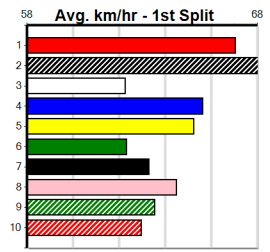

JVDM GREEN LIGHT ON PODCAST

Distance: 350m, Race Type: Grade 5 T3, Total Prizemoney: $1,530
1st: $1,000, 2nd: $320, 3rd: $160, 4th: $50

Watchdog Tips:

Bet:

Form Box Wgt Dist Track Date Time BON Margin 1st/2nd (Time) PIR Checked Comment W/R Split 1 S/P Grade

NIGERIAN KABOOM [5]
LTF Dog Feb-19 Sire: ALLEN DEED Dam: QUEEN KABOOM
Owner(s): P Hofman
Trainer: Paul Hofman (Creswick)
Winning Distances: < 300m (0) 300 - 399m (4) 400 - 499m (0) 500 - 599m (0) 600 - 699m (0) > 700m (0)
Winning Weights: 29.1(1) 29.6(1) 29.7(1) 29.8(1)
Box History table and Prize Best Starts table included.

CYCLONE WILL [5]
BK Dog Feb-21 Sire: MEPUNGA BLAZER Dam: AS ONLY IS
Owner(s): THE PINK (SYN), C Dalton, L Dalton
Trainer: Susan Dalton (Coldstream)
Winning Distances: < 300m (0) 300 - 399m (7) 400 - 499m (0) 500 - 599m (0) 600 - 699m (0) > 700m (0)
Winning Weights: 32.9(1) 33.2(1) 33.3(1) 33.6(2) 33.7(1) 33.9(1)
Box History table and Prize Best Starts table included.

SWEET NUGGET [5]
BK Dog Feb-22 Sire: ZAMBORA BROCKIE Dam: SHE'S A BLAZIN'
Owner(s): M Droog
Trainer: Ricky Jarvis (Tyers)
Winning Distances: < 300m (0) 300 - 399m (2) 400 - 499m (2) 500 - 599m (0) 600 - 699m (0) > 700m (0)
Winning Weights: 34.1(1) 34.6(1) 34.7(1) 34.8(1)
Box History table and Prize Best Starts table included.

MR. LARSON [5]
WBK Dog Sep-20 Sire: SENNACHIE Dam: SLY SHIRAZ
Owner(s): T Condon
Trainer: Thomas Condon (Hampton Park)
Winning Distances: < 300m (0) 300 - 399m (1) 400 - 499m (6) 500 - 599m (0) 600 - 699m (0) > 700m (0)
Winning Weights: 28.3(1) 28.5(1) 28.6(1) 28.9(2) 29.0(2)
Box History table and Prize Best Starts table included.

STOLEN ROLEX (NSW)[5]
BE Dog Apr-21 Sire: BARCIA BALE Dam: FUSION GIRL
Owner(s): L Weeks
Trainer: Les Weeks (Tyabb)
Winning Distances: < 300m (0) 300 - 399m (5) 400 - 499m (2) 500 - 599m (0) 600 - 699m (0) > 700m (0)
Winning Weights: 31.4(1) 32.0(1) 32.2(1) 33.0(1) 33.4(1) 33.5(1) 33.9(1)
Box History table and Prize Best Starts table included.