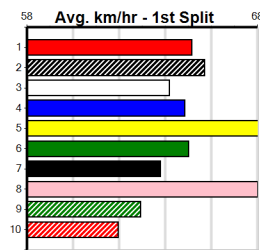

6

7

8

9

10

MONTROSE IGA LIQUOR

Distance: 300m, Race Type: Grade 5 T3, Total Prizemoney: \$1,530
1st: \$1,000, 2nd: \$320, 3rd: \$160, 4th: \$50

Watchdog Tips: