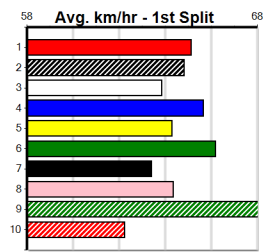

SPORTSBET BS RESPONSIBLY

Distance: 300m, Race Type: Grade 5 T3, Total Prizemoney: $1,530
1st: $1,000, 2nd: $320, 3rd: $160, 4th: $50

Watchdog Tips: [ ] [ ] [ ] [ ] Bet: [ ]

LOCHINVAR KEWELL [5]
WBK Dog Jul-20 Sire: FERNANDO BALE Dam: TEARS SOME
Owner(s): J Biddell
Trainer: Jacob Biddell (Cranbourne South)
Winning Distances: < 300m (0) 300 - 399m (0) 400 - 499m (2) 500 - 599m (6) 600 - 699m (0) > 700m (0)
Winning Weights: 32.4(1) 32.6(1) 32.8(3) 33.0(1) 33.2(1) 33.7(1)
4th (5) 32.8 515 SAP R6 31-Mar-24 30.72 29.79 8.00L BOURNE SUPREMACY M/3333 . . . 5.30 $4.40 5NP
1st (5) 32.4 400 WGL R5 04-Apr-24 22.96 22.65 0.50L OUR LULU (22.99) M/22 . . . 8.47 $4.90 T3-5
5th (2) 32.1 400 WGL R12 09-Apr-24 23.03 22.19 4.00L WHY NOT JULES (22.76) M/54 . . . 8.49 $7.10 5
7th (4) 31.2 515 SAP R9 21-Apr-24 30.83 29.30 12.00 BEAR HAND (30.03) M/7557 . . . 5.28 $9.60 5
6th (8) 31.4 350 HVL R7 02-Jun-24 20.04 19.24 5.00L RUMOUR CONFIRMED M/4 . . . 6.65 $29.60 5
7th (1) 32.4 400 WGL R11 06-Jun-24 23.57 22.39 11.00 FAIRTRADE MARJEN (22.82) M/47 . . . 8.56 $7.20 5H
2nd (6) 32.4 400 WGL R8 15-Jun-24 23.13 22.97 0.05L LOCKED AND READY (23.13) S/52 . . . 8.60 $16.00 5
6th (5) 32.6 400 WGL R11 20-Jun-24 23.61 22.89 7.00L LONG WAY HOME (23.15) M/11 . . . 8.49 $4.60 T3-5
Last 3 wins NOT included above
1st (4) 32.6 520 DTO R5 02-Feb-23 29.95 29.95 0.75L BLAZING WILL (29.99) 111 . 111 . 5.40 $2.50 X45
1st (4) 32.8 520 WPK R1 01-Apr-23 30.10 29.40 1.75L SONIA KEEPING (30.23) 211 . 211 . 5.52 $5.00 5
1st (2) 33.0 400 WGL R12 21-Mar-24 22.96 22.63 1.00L MAGIC BEE (23.03) M/22 . . . 8.50 $3.00 5

BE A CHARACTER [5]
BE Dog Nov-20 Sire: BERNARDO Dam: ZIPPING TINA
Owner(s): G Mcmillan
Trainer: Gary Mcmillan (Nambrok)
Winning Distances: < 300m (0) 300 - 399m (3) 400 - 499m (0) 500 - 599m (0) 600 - 699m (0) > 700m (0)
Winning Weights: 29.2(1) 30.1(1) 30.2(1)
7th (5) 29.9 350 HVL R8 07-Feb-24 20.26 19.85 4.25L RUBBER BUCKY (19.97) M/1 . . . 6.64 $12.50 5
5th (5) 29.6 395 TRA R10 12-Feb-24 22.84 22.15 2.50L FINLAYSTONE (22.68) Q/155 . . . 3.82 $3.00 T3-5
8th (1) 29.3 350 HVL R8 23-Feb-24 20.42 19.73 7.00L MY GIRL RISSA (19.96) S/8 . . . 6.84 $15.00 T3-5
3rd (3) 29.6 435 SLE R7 05-Apr-24 25.12 24.60 4.75L LEKTRA VERA (24.80) Q/133 . . . 5.23 $46.10 5
2nd (1) 30.0 435 SLE R12 10-Apr-24 24.91 24.59 1.5L MILLARA'S MONEY (24.81) Q/322 . . . 5.45 $3.20 5NP
6th (3) 30.1 510 SLE R7 14-Apr-24 29.43 28.82 6.00L CYCLONE POPPY (29.01) M/776 . . . SW . 9.55 $48.10 RW
8th (2) 30.4 435 SLE R12 21-Apr-24 25.54 24.40 12.00 DR. OLIVIA (24.71) M/488 . . . VO . 5.32 $10.90 5
2nd (4) 29.4 395 TRA R5 13-May-24 22.82 22.53 3.00L GEOFF'S BOMBER (22.62) Q/244 . . . SW . 3.81 $3.70 5
Last 3 wins NOT included above
1st (3) 29.2 395 TRA R2 07-Dec-22 22.78 22.23 1.00L RIO RIPLEY (22.85) Q/111 . . . SW . 3.79 $6.50 M
1st (8) 30.1 395 TRA R9 28-Aug-23 22.28 22.25 5.50L DIVA MIKADO (22.63) Q/111 . . . SW . 3.74 $3.00 7
1st (8) 30.2 395 TRA R9 13-Nov-23 22.44 22.39 1.75L HEAVY METAL (22.55) Q/122 . . . SW . 3.75 $3.10 T3-6