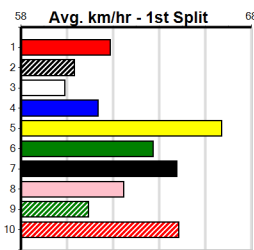

Watchdog Tips: ☐ ☐ ☐ ☐ ☐ Bet: ☐

1

JUST ANGELIC [M]
BEBD Bitch Apr-22 Sire: FERNANDO BALE Dam: BIVOUAC
Owner(s): W Mcneil Trainer: William Mcneil (Donvale)
Winning Distances: < 300m (0) 300 - 399m (0) 400 - 499m (0) 500 - 599m (0) 600 - 699m (0) > 700m (0)
Winning Weights:
3rd (3) 25.2 350 TRA R1 12-Jun-24 20.41 19.75 4.25L PERCIVAL (20.12) M/33 6.80 $19.60 M
4th (4) 25.6 400 WGL R1 18-Jun-24 23.40 22.54 4.50L WATER BOMB (23.09) M/43 VO 8.79 $8.20 M

Box History

Bx	1st	2nd	3rd	4th	5th	6th	7th	8th
1								
2								
3			1					
4				1				
5								
6								
7								
8								

Prize Best $335.00 FSH
Starts 2-0-0-1
Trk/Dts 0-0-0-0
APM 335

Last 3 wins NOT included above

2

RHYME DUST [M]
BK Dog Mar-22 Sire: ASTON DUKE Dam: TIBIALIS
Owner(s): J Duncan Trainer: Josh Duncan (Heathcote)
Winning Distances: < 300m (0) 300 - 399m (0) 400 - 499m (0) 500 - 599m (0) 600 - 699m (0) > 700m (0)
Winning Weights:
4th (2) 30.5 512 MTG R3 05-May-24 31.29 29.86 18.00 MAGIC TOM (30.02) 4.65 $21.00 XM6
6th (6) 31.0 425 BEN R1 11-May-24 25.51 24.05 14.00 MAX TANGO (24.59) M/656 6.86 $16.30 M
2nd (7) 31.0 400 MTG R2 19-May-24 23.76 23.01 4.25L GREYSYND FEVER (23.46) 11.19 $34.00 M
4th (4) 31.3 400 MTG R1 23-May-24 23.76 23.17 5.00L ASTON FIONA (23.41) 11.21 $5.50 M
5th (8) 31.4 305 MTG R1 30-May-24 19.11 18.30 11.00 PATE BISCUIT (18.36) 6.19 $6.50 M
3rd (5) 31.5 305 MTG R1 02-Jun-24 18.64 17.49 0.75L MYOLA THALIA (18.58) 0 VNAI FTP(28) 6.03 $12.00 M
ST (-) 31 390 SHP 13-Jun-24 22.85 8.00L Trial Cleared M/54 4of5 . ST
7th (3) 31.0 425 BEN R1 19-Jun-24 25.34 24.13 14.00 KRAKEN TILLY (24.38) M/567 6.86 $16.20 T3-M

Box History

Bx	1st	2nd	3rd	4th	5th	6th	7th	8th
1				1			1	
2					1		2	
3						1		1
4				2				
5		1						
6						2		
7	1							1
8			1		1			

Prize Best $795.00 NBT
Starts 16-0-1-2
Trk/Dts 1-0-0-0
APM 598

Last 3 wins NOT included above

3

SHE'S A GUNZEL [M]
WBD Bitch Jan-22 Sire: FERNANDO BALE Dam: SHEZ SUBLIME
Owner(s): B Bain Trainer: Benjamin Bain (Avondale Heights)
Winning Distances: < 300m (0) 300 - 399m (0) 400 - 499m (0) 500 - 599m (0) 600 - 699m (0) > 700m (0)
Winning Weights:
6th (1) 26.3 390 SHP R1 03-Jun-24 23.42 21.80 15.00 MISS MILLIE (22.40) S/66 9.01 $7.40 MH
8th (8) 25.8 390 SHP R1 17-Jun-24 23.34 21.85 12.00 JARMON (22.52) S/88 9.14 $61.70 M

Box History

Bx	1st	2nd	3rd	4th	5th	6th	7th	8th
1						1		
2								
3								
4								
5								
6								
7								
8								1

Prize Best $0.00 FSH
Starts 2-0-0-0
Trk/Dts 0-0-0-0
APM 0

Last 3 wins NOT included above