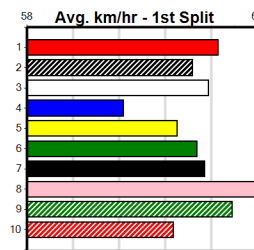

CROYDON HOMING PIGEON CLUB

8

1:07PM

(VIC time)

Distance: 350m, Race Type: Grade 5 T3, Total Prizemoney: $1,530
1st: $1,000, 2nd: $320, 3rd: $160, 4th: $50

Watchdog Tips:

Bet:

Form	Box	Wgt	Dist	Track	Date	Time	BON	Margin	1st/2nd (Time)	PIR	Checked	Comment	WR	Split 1	S/P	Grade

1 SUPERFLY GIRL [5]

BK Bitch Aug-21 Sire: SHIMA SHINE Dam: NO VACANCY
Owner(s): C Gay
Trainer: Victor Gay (Hastings)
Winning Distances: < 300m (0) 300 - 399m (2) 400 - 499m (3) 500 - 599m (0) 600 - 699m (0) > 700m (0)
Winning Weights: 26.3(1) 26.8(2) 27.3(1) 27.7(1)

8th (6)	28.2	450	TRA	R8	06-Apr-24	26.11	25.20	13.00	KIPPY BALE (25.20)	M/788	.	.	.	6.96	$24.40	5
3rd (1)	28.0	460	WGL	R6	18-Apr-24	26.38	26.19	2.75L	DAZZLER (26.19)	M/122	.	.	.	6.56	$7.80	T3-5
7th (6)	28.3	460	WGL	R7	25-Apr-24	26.51	26.05	7.00L	GO ASTRAY (26.05)	S/877	.	.	.	6.90	$26.10	5
4th (4)	28.0	350	HVL	R7	06-May-24	19.98	19.70	2.75L	ROMENA CHARM (19.79)	M/6	.	SW	.	6.79	$2.80	5
2nd (7)	27.4	350	HVL	R6	29-May-24	19.73	19.45	1.25L	BLACK SPECTRE (19.66)	M/2	.	.	.	6.64	$4.70	5
1st (1)	27.3	350	HVL	R6	07-Jun-24	19.55	19.55	2.25L	FIREBIRD FLYER (19.70)	Q/1	.	.	.	6.57	$5.50	T3-5
2nd (3)	27.4	350	HVL	R6	14-Jun-24	19.80	19.40	3.00L	QUILLA REEF (19.60)	M/2	.	.	.	6.68	$4.50	T3-5
3rd (3)	27.3	350	HVL	R6	21-Jun-24	19.71	19.54	1.5L	SWEET NUGGET (19.61)	M/2	.	.	.	6.65	$5.50	T3-5

Last 3 wins NOT included above

1st (8)	26.3	460	WGL	R5	06-Jul-23	26.43	26.40	2.25L	SCOTCH NEAT (26.59)	M/111	.	SW	.	6.60	$4.90	7
1st (3)	26.8	460	WGL	R9	03-Aug-23	26.31	26.15	0.50L	SHIMMER SPARKLE (26.33)	Q/111	.	.	.	6.49	$6.70	T3-6
1st (1)	27.7	350	TRA	R12	08-Jan-24	20.02	20.02	1.5L	DAN DAN (20.13)	M/11	.	SW	.	6.64	$4.50	5

Box History

Bx	1st	2nd	3rd	4th	5th	6th	7th	8th
1	2	2	2					
2			1	1	1			
3	1	1	2				1	
4		2		1		2		
5							1	
6	1		2			1	2	2
7		3	1					
8	1			1		1	1	1

Prize Best Starts Trk/Dts APM: $9125.00, 19.55(1)-7/6/24, 37-5-6-8, 8-1-3-1, 3378