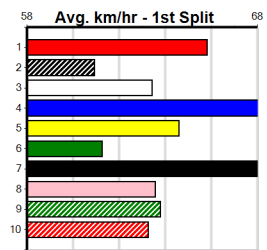

PITSTOP MOWER REPAIRS

7
12:42PM
(VIC time)

Distance: 350m, Race Type: Tier 3 - Grade 6, Total Prizemoney: $1,530
1st: $1,000, 2nd: $320, 3rd: $160, 4th: $50

Watchdog Tips: ☐ ☐ ☐ ☐ ☐ Bet: ☐

1

VINNIE'S CAMEL [6]
DKBD Dog Nov-21 Sire: FERNANDO BALE Dam: UNTIL DAWN Trainer: Joshua Daffy (Eumemmerring)
Owner(s): J Daffy
Winning Distances: < 300m (0) 300 - 399m (1) 400 - 499m (1) 500 - 599m (0) 600 - 699m (0) > 700m (0)
Winning Weights: 27.1(1) 28.3(1)

Form	Box	Wgt	Dist	Track	Date	Time	BON	Margin	1st/2nd (Time)	PIR	Checked	Comment	WR	Split 1	S/P	Grade
3rd (3)	29.2	395	TRA	R10	13-May-24	22.68	22.53	2.25L	BALLYMOTE (22.53)	M/333	.	.	.	3.83	$19.00	6G
2nd (8)	28.8	300	HVL	R10	17-May-24	17.26	16.92	1.25L	EVIL EDNA (17.18)	M/4	.	.	.	4.01	$7.20	T3-6
3rd (4)	28.9	300	HVL	R3	24-May-24	17.26	16.86	3.25L	BLUE CHINCHILLA (17.03)	M/1	.	.	.	3.99	$45.90	T3-6
3rd (8)	28.7	300	HVL	R9	31-May-24	16.86	16.66	0.25L	HERE'S TO LOUIE (16.85)	M/1	.	.	.	3.92	$19.80	T3-RW
5th (3)	28.4	300	HVL	R9	09-Jun-24	17.24	16.75	7.00L	SWIFTY GIRL (16.75)	M/2	.	.	.	3.98	$44.20	RW
3rd (4)	28.5	350	HVL	R4	14-Jun-24	19.85	19.40	3.5L	ANGRY FRANKY (19.61)	M/2	.	.	.	6.64	$17.50	T3-RW
7th (5)	28.5	395	TRA	R2	17-Jun-24	22.97	21.97	7.00L	UNACCEPTABLE PEN (22.50)	M/346	.	.	.	3.81	$14.50	X67
5th (4)	28.7	300	HVL	R9	21-Jun-24	17.36	16.81	4.00L	MAGIC MOON CHILD (17.09)	M/3	.	.	.	4.00	$5.70	T3-6

Last 3 wins NOT included above

Form	Box	Wgt	Dist	Track	Date	Time	BON	Margin	1st/2nd (Time)	PIR	Checked	Comment	WR	Split 1	S/P	Grade
1st (7)	27.1	395	TRA	R2	02-Oct-23	22.60	22.09	0.05L	DR. LETTIE (22.60)	M/311	.	.	.	3.82	$11.20	M
1st (3)	28.3	400	WGL	R10	21-Mar-24	23.09	22.63	0.50L	MORTLAKE HUSTLER (23.12)	M/11	.	.	.	8.47	$19.00	7

Box History

Bx	1st	2nd	3rd	4th	5th	6th	7th	8th
1	1	1	1	1	1			1
2		1	1	1	2			1
3	1	1	1	1	1	1		1
4			2	3	1	1		1
5		2	1					1
6			2	1		2		1
7	1				1			1
8		1	3	2	1	1		

Prize Best Starts Trk/Dts APM: $5445.00 NBT 45-2-4-10 5-0-0-1 2774