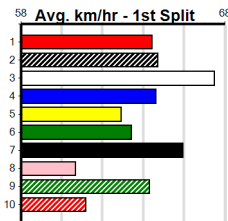

SPORTSBET GREEN TICKS FINAL

Distance: 525m, Race Type: Mixed 6/7 Final, Total Prizemoney: $9,055
1st: $6,100, 2nd: $1,870, 3rd: $935, 4th: $150

1

6:41PM

(VIC time)

Watchdog Tips: **0 0 0 0** Bet: