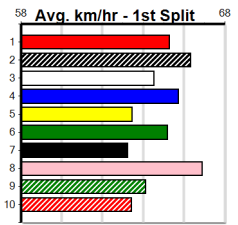

EVAN MULHOLLAND MP CUP

Distance: 525m, Race Type: Mixed 4/5, Total Prizemoney: $9,055
1st: $6,100, 2nd: $1,870, 3rd: $935, 4th: $150

Watchdog Tips: **0 0 0 0** Bet: **-**