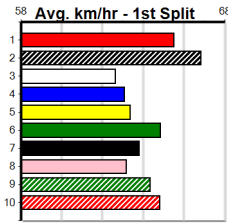

CITY VIEW BISTRO

Distance: 525m, Race Type: Grade 5, Total Prizemoney: $8,785
1st: $5,900, 2nd: $1,820, 3rd: $915, 4th: $150

3

7:17PM
(VIC time)

Watchdog Tips: 0 0 0 0 Bet: