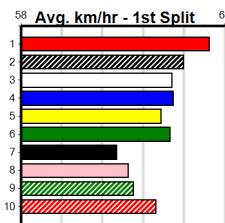

2

6:58PM
(VIC time)

THE WATCHDOG APP

Distance: 525m, Race Type: Grade 5, Total Prizemoney: $8,785
1st: $5,900, 2nd: $1,820, 3rd: $915, 4th: $150

Watchdog Tips: 0 0 0 0 **Bet:** -