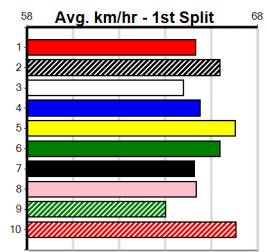

SPORTSBET BS RESPONSIBLY FINAL

Distance: 600m, Race Type: Grade 5 Final, Total Prizemoney: $17,400
1st: $12,000, 2nd: $3,500, 3rd: $1,750, 4th: $150

Watchdog Tips: ☐ ☐ ☐ ☐ ☐

Bet: ☐

VIDEO REFEREE [5]

BE Dog Mar-22 Sire: TOMMY SHELBY Dam: ART NOVEAU
Owner(s): CHAMPAGNE PTN (SYN), S Smith, A Langton
Winning Distances: < 300m (0) 300 - 399m (0) 400 - 499m (0) 500 - 599m (3) 600 - 699m (0) > 700m (0)
Winning Weights: 32.8(1) 32.9(1) 33.1(1)

Rank	Box	Dist	Track	Date	Time	BON	Margin	1st/2nd (Time)	PIR	Checked	Comment	WR	Split 1	S/P	Grade
6th (1)	33.1	525	MEA	R12	04-May-24	30.84	29.61	12.00 LADY WILSON (30.07)	M/8666	.	.	.	5.35	$3.10 5	
2nd (1)	32.9	650	WBL	R5	09-May-24	37.88	37.62	0.50L WINDSOR GIRL (37.86)	M/1111	.	.	.	17.46	$5.90 RWH	
3rd (3)	33.3	650	WBL	R6	16-May-24	37.59	37.27	4.75L SHAKE AND BAKE (37.27)	M/2222	.	.	.	17.34	$12.70 RWF	
2nd (8)	33.1	600	MEA	R9	25-May-24	34.67	34.17	0.10L HENRY INTENTION (34.67)	M/2111	.	.	.	9.04	$13.20 5	
3rd (3)	33.0	515	SAN	R11	30-May-24	30.68	29.95	6.50L MEPUNGA ROBYN (30.26)	M/8555	.	.	.	5.33	$11.30 5	
6th (6)	32.9	650	SHP	R12	10-Jun-24	38.21	36.94	10.00 SHAKE AND BAKE (37.54)	S/6666	.	.	.	18.13	$7.10 RWH	
6th (8)	32.8	600	MEA	R7	15-Jun-24	35.33	34.36	11.00 GARRY STUN ON (34.60)	M/6766	.	.	.	9.31	$11.70 5	
3rd (4)	32.9	600	MEA	R4	22-Jun-24	34.58	34.06	7.50L AUNT VIRGINIA (34.06)	S/5333	.	.	.	9.15	$31.50 5H	

Last 3 wins NOT included above

1st (7)	32.9	525	MEP	R1	07-Feb-24	30.65	30.10	0.50L TRESPASSING (30.68)	M/5332	.	.	.	5.29	$30.10 MH	
1st (3)	33.1	595	SAP	R4	24-Mar-24	34.73	34.31	1.00L BUSTLING BULL (34.79)	M/2111	.	.	SW	9.36	$3.40 RW	
1st (1)	32.8	525	MEA	R2	27-Apr-24	30.07	29.69	0.75L REITERATE (30.11)	M/6111	.	.	.	5.26	$10.80 X67	

Box History

Bx	1st	2nd	3rd	4th	5th	6th	7th	8th
1	1	1					1	
2								
3	1		2		1			
4		1	1	1				
5								1
6			1	1		1	1	
7	1		1	1	1	1		
8		1		2		1		

Prize Best Starts Trk/Dts APM: $20915.00 NBT 24-3-3-5 5-0-1-1 13886