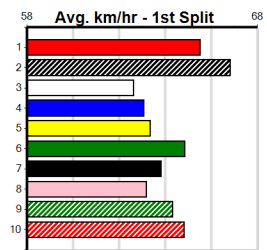

CITY VIEW BISTRO

Distance: 525m, Race Type: Grade 5, Total Prizemoney: $8,785
1st: $5,900, 2nd: $1,820, 3rd: $915, 4th: $150

Watchdog Tips:

Bet:

Table with columns: Form Box, Wgt, Dist, Track, Date, Time, BON, Margin, 1st/2nd (Time), PIR, Checked, Comment, W/R, Split 1, S/P, Grade

RAVEN PARROT [5]
BK Bitch Jul-21 Sire: BARCIA BALE Dam: MY BLACK RAVEN
Owner(s): DAILLY GREYHOUND FARMS (SYN), G Dailly, T Dailly
Trainer: Thomas Dailly (Anakie)
Winning Distances: < 300m (0) 300 - 399m (0) 400 - 499m (2) 500 - 599m (6) 600 - 699m (5) > 700m (0)
Winning Weights: 27.9(1) 28.0(1) 28.2(3) 28.7(1) 29.0(2) 29.1(3) 29.3(1) 29.5(1)
Box History table and Prize Best Starts table included.

SHINY INK [5]
BK Dog Jun-21 Sire: SHIMA SHINE Dam: SLINKY INKY
Owner(s): M Haines
Trainer: James Shaw (Seymour)
Winning Distances: < 300m (0) 300 - 399m (0) 400 - 499m (5) 500 - 599m (0) 600 - 699m (0) > 700m (0)
Winning Weights: 31.2(3) 31.3(1) 31.8(1)
Box History table and Prize Best Starts table included.

SPELL ON YOU [5]
BD Dog Aug-22 Sire: AUSSIE INFRARED Dam: OVER AND AWAY
Owner(s): OUR SHOUT (SYN), J Callus, M Callus, E Mifsud, J Callus, A Banitsiotis
Trainer: John Barbara (Exford)
Winning Distances: < 300m (0) 300 - 399m (0) 400 - 499m (2) 500 - 599m (1) 600 - 699m (0) > 700m (0)
Winning Weights: 33.2(1) 34.5(1) 34.9(1)
Box History table and Prize Best Starts table included.

TOTAL FAITH [5]
BK Dog Apr-21 Sire: FERNANDO BALE Dam: STAR FAITH
Owner(s): IF ONLY (SYN), G Poulos, A Poulos
Trainer: Alan Clare (Nangus)
Winning Distances: < 300m (0) 300 - 399m (3) 400 - 499m (2) 500 - 599m (6) 600 - 699m (0) > 700m (0)
Winning Weights: 30.3(2) 30.6(1) 30.7(1) 30.9(1) 31.1(1) 31.3(1) 31.5(1) 31.6(1) 31.7(1) 32.0(1)
Box History table and Prize Best Starts table included.

CABAO OPAL [5]
BK Bitch Jun-22 Sire: BEAST UNLEASHED Dam: CABAO
Owner(s): DAILLY GREYHOUND FARMS (SYN), G Dailly, T Dailly
Trainer: Thomas Dailly (Anakie)
Winning Distances: < 300m (0) 300 - 399m (0) 400 - 499m (2) 500 - 599m (1) 600 - 699m (0) > 700m (0)
Winning Weights: 27.1(1) 27.4(1) 27.9(1)
Box History table and Prize Best Starts table included.

1

2

3

4

5