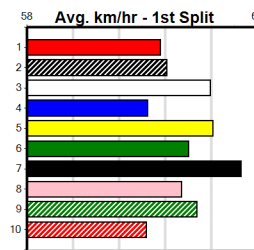

FERNANDO MICK AT STUD

Distance: 525m, Race Type: Grade 5, Total Prizemoney: $8,785
1st: $5,900, 2nd: $1,820, 3rd: $915, 4th: $150

Watchdog Tips:

Bet:

Form Box	Wgt	Dist	Track	Date	Time	BON	Margin	1st/2nd (Time)	PIR	Checked	Comment	WR	Split 1	S/P	Grade

IDYLLIC LUTHER [5]

WF Dog Oct-21 Sire: ALLEN DEED Dam: PENELOPES CRUZN

Owner(s): C James
Trainer: Chloe Dew (Anakie)

Winning Distances: < 300m (0) 300 - 399m (0) 400 - 499m (4) 500 - 599m (0) 600 - 699m (0) > 700m (0)

Winning Weights: 29.7(1) 30.0(1) 30.2(1) 30.6(1)

7th (3)	30.3	595	SAN	R5	11-Apr-24	35.20	34.56	4.50L POMMEL BOY (34.90)	M/5455	.	.	.	9.72	$26.00	5
4th (2)	30.3	525	MEA	R11	20-Apr-24	30.32	29.87	3.5L ZIPPING MOFFAT (30.08)	S/6554	.	.	.	5.34	$22.20	5
3rd (2)	30.1	525	MEA	R6	27-Apr-24	30.19	29.69	3.75L SWINDLED (29.93)	M/7544	.	.	.	5.28	$24.80	5H
6th (2)	29.9	515	SAN	R12	02-May-24	30.30	29.33	8.00L MINH TEDDY (29.77)	M/3687	.	.	.	5.22	$8.90	5
3rd (2)	29.9	460	GEL	R6	25-May-24	25.94	25.62	1.75L DESTRUCTIVELY (25.84)	M/333	.	.	.	6.66	$47.10	5
2nd (4)	29.9	525	MEA	R9	01-Jun-24	30.42	29.79	1.25L GARRY STUN ON (30.35)	M/6633	.	.	.	5.33	$21.70	5H
3rd (2)	29.8	515	SAN	R7	06-Jun-24	30.55	29.50	13.00 ZIPPING KAI (29.64)	M/3533	.	SW	.	5.21	$7.70	5
5th (6)	29.8	515	SAN	R11	20-Jun-24	30.17	29.15	7.50L INVICTUS HARRY (29.66)	M/5875	.	.	.	5.24	$21.50	5

Last 3 wins NOT included above

1st (7)	30.0	450	BAL	R5	12-Aug-23	26.10	25.68	1.00L EDEN LITTLE GIRL (26.17)	M/321	.	.	.	6.88	$1.70	7
1st (4)	30.6	460	GEL	R6	23-Jan-24	26.06	25.70	0.50L EDEN LITTLE GIRL (26.08)	M/21	.	SW	.	6.74	$5.20	T3-RW
1st (5)	30.2	450	WBL	R6	04-Mar-24	26.07	25.57	2.50L MR. QUIRKY (26.23)	M/121	.	.	.	6.79	$1.30	5

Box History

Bx	1st	2nd	3rd	4th	5th	6th	7th	8th
1								
2	1	4	2		1			
3		1					1	1
4	1	1	1					1
5	1							
6					1			1
7	1			1				
8	1		1	1	1			

Prize Best Starts Trk/Dts APM: $12525.00 NBT 31-4-3-6 10-0-2-1 6612