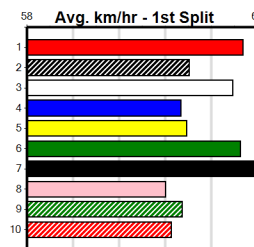

Bx	1st	2nd	3rd	4th	5th	6th	7th	8th
1	3	1		1	2			
2	1		2	1	1		1	
3		2	2	1	1		2	1
4					1			
5								1
6	1							2
7		1	1	1				
8								

Pr

MEADOWS CONFERENCE & EVENTS

7

8:41PM

(VIC time)

Distance: 600m, Race Type: Grade 5, Total Prizemoney: \$10,095
 1st: \$6,800, 2nd: \$2,095, 3rd: \$1,050, 4th: \$150