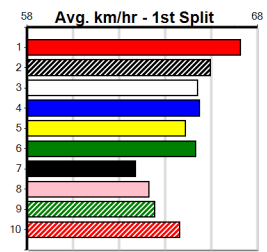

THE WATCHDOG APP

Distance: 525m, Race Type: Grade 5, Total Prizemoney: $8,785
1st: $5,900, 2nd: $1,820, 3rd: $915, 4th: $150

Watchdog Tips: [ ] [ ] [ ] [ ] Bet: [ ]

MR. FAHRENHEIT [5]
BK Dog Jan-22 Sire: ORSON ALLEN Dam: OUR MAGIC TURBO
Owner(s): J Galea
Trainer: Jeff Galea (Brookfield)
ENG SAN 2024-06-27
Box History table and Prize Best Starts table included.

JAMES'S ENTITY [5]
BK Dog Jan-22 Sire: ASTON DEE BEE Dam: ZARA'S ENTITY
Owner(s): Weed N Feed (SYN), C Capuano, S Hogan, H Saunders, N Clarke, T Hogan
Trainer: Clint Capuano (Anakie)
Box History table and Prize Best Starts table included.

IRISH LUCY [5]
BD Bitch Mar-22 Sire: SUPERIOR PANAMA Dam: IMMINENT
Owner(s): N Powell
Trainer: Jason Sharp (Lara)
Box History table and Prize Best Starts table included.

PENNY'S JADE [5]
BE Bitch Dec-20 Sire: BERNARDO Dam: MY DEWANA PENNY
Owner(s): R Martin
Trainer: Steven Tyley (Wallan)
Box History table and Prize Best Starts table included.

DAINTREE CHIEF [5]
F Dog Apr-22 Sire: FERNANDO BALE Dam: PERSIAN GODDESS
Owner(s): LUCKY ELEVEN (SYN), K Joske, G Joske
Trainer: Ben Joske (Yinnar South)
Box History table and Prize Best Starts table included.