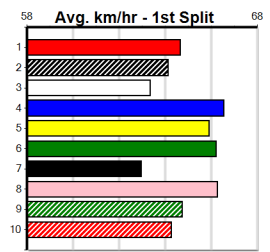

TOTAL CONTAINER SOLUTIONS

9

9:27PM

(VIC time)

Distance: 600m, Race Type: Grade 5, Total Prizemoney: $10,095
1st: $6,800, 2nd: $2,095, 3rd: $1,050, 4th: $150

Watchdog Tips:

Bet:

Form	Box	Wgt	Dist	Track	Date	Time	BON	Margin	1st/2nd (Time)	PIR	Checked	Comment	WR	Split 1	S/P	Grade

ASTON HORNET [5]

BK Dog Dec-21 Sire: FERNANDO BALE Dam: ASTON CRYSTAL
Owner(s): R Borda
Trainer: Emma Scott (Tatura)
Winning Distances: < 300m (0) 300 - 399m (2) 400 - 499m (1) 500 - 599m (2) 600 - 699m (0) > 700m (0)
Winning Weights: 29.7(1) 30.3(2) 30.6(1) 30.7(1)

1st (8)	30.7	525	MEA	R12	20-Apr-24	30.31	29.87	2.25L	ONE OF ONE (30.46)	S/5422	.	.	.	5.28	$4.10	5
5th (1)	30.9	520	BGC	R5	02-May-24	30.55	29.65	6.00L	AUGUST BOB (30.13)	77	77	.	.	5.70	$19.00	SH
2nd (1)	30.4	600	MEP	R10	15-May-24	34.88	34.42	4.00L	FERGUS ZULU (34.61)	M/6433	.	.	.	9.37	$3.90	RWH
2nd (5)	30.6	600	MEA	R5	25-May-24	34.74	34.17	2.25L	BEACH BOURBSKI (34.59)	M/8444	.	.	.	9.49	$15.00	RWF
6th (6)	30.5	600	MEA	R3	01-Jun-24	35.35	34.26	16.00	REITERATE (34.26)	M/8877	.	.	.	9.39	$9.20	5
5th (5)	30.9	650	SHP	R7	10-Jun-24	37.88	36.94	3.75L	WILD CASH (37.62)	M/8855	.	.	.	18.18	$36.70	SH
6th (7)	31.1	730	MEA	R6	15-Jun-24	43.60	42.57	15.00	DRILL SERGEANT (42.57)	M/4555	.	.	.	5.01	$16.50	5
5th (1)	31.2	525	MEP	R8	19-Jun-24	30.52	30.06	6.00L	MICHALIS (30.12)	S/7776	.	.	.	5.33	$8.10	5

Last 3 wins NOT included above

1st (3)	30.3	300	HVL	R10	13-Dec-23	16.65	16.63	1.25L	ASTON CAYENNE (16.73)	M/5	.	.	.	3.98	$12.60	X67
1st (8)	30.6	390	SHP	R3	18-Dec-23	21.83	21.53	7.50L	PRESS START (22.36)	M/11	.	SW	.	8.46	$5.10	RWH
1st (2)	30.3	515	SAN	R2	08-Feb-24	29.64	29.19	5.50L	AMRON TIGER (30.00)	M/4111	.	SW	.	5.16	$3.90	RWF

Box History

Bx	1st	2nd	3rd	4th	5th	6th	7th	8th
1	1	1	1	1	2			
2	1	2		1				
3	1	1		2			1	
4	1			1	1	2		
5		1			1	1		1
6			2	2		1	2	
7			1			3	1	1
8	2	1		1	1			

Prize Best Starts	$28595.00
Trk/Dts	NBT
APM	39-5-6-4 3-0-2-0 11056