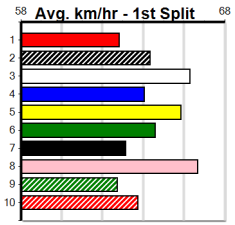

Sale

EVO AND CATES

Distance: 435m, Race Type: Mixed 4/5, Total Prizemoney: \$3,360
1st: \$2,250, 2nd: \$690, 3rd: \$345, 4th: \$75

7

6:50PM

(VIC time)

LIGHTNING JEWEL (8) has been luckless in her two runs since resuming and she can make amends tonight. SPRING AMMO (4) is better than his form indicates and he can come out running at times. JEBEDIAH (5) is more than capable.