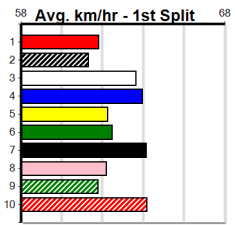

Winning Boxes
1 2 3 4 5 6 7 8
1 1 1 1 1 1 5 1
Prize Best \$13,569.38
Starts 25.14
Trk/Dst 77-7-8-4
APM 4-1-0-0 \$1936

10 CHARLM LILLY (NSW)[5] Res. *** SCRATCHED ***
BK B Apr-21 FABREGAS LEFT UNSAID \$26.00
Trainer: Cheryl Ragen (Kilmany)
2nd (6) 28.8 435 SLE R5 24-Jan-24 24.83 24.31 1.5LAWAKINGO DAWN (24.73) S/622 . . . 5.43 \$7.70 5
5th (1) 28.6 400 WGL R11 25-Mar-24 22.87 22.46 4.75LMAWENINGO (22.56) M/75 . . . 8.58 \$28.80 5
4th (8) 28.6 435 SLE R5 31-Mar-24 25.06 24.45 7.00LBIG TIMBER (24.58) M/444 . . . 5.40 \$4.00 5
7th (7) 27.8 400 WGL R6 15-Jun-24 23.43 22.97 5.50LPERFECT WILLOW (23.06) M/25 . . . SW . 8.47 \$4.30 X45

Winning Boxes
1 2 3 4 5 6 7 8
1 1 1 1 1 1 1
Prize Best \$8,725.00
Starts NBT
Trk/Dst 20-5-1-0
APM 4-0-1-0 \$1340

Sale

12

8:28PM

(VIC time)

SPORTSBET SAME RACE MULTI

Distance: 435m, Race Type: Grade 5, Total Prizemoney: \$2,925
1st: \$1,950, 2nd: \$600, 3rd: \$300, 4th: \$75

DR. QUEENIE (7) is far better than her form indicates and she will appreciate the drop in class. FURIOUS ANGEL (6) is racing well and she can come out running at times. OUR MABEL (1) is drawn to get all the breaks.