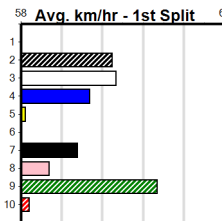

Sale

CABINET CONNECTIONS

Distance: 435m, Race Type: Maiden, Total Prizemoney: $2,535
1st: $1,680, 2nd: $520, 3rd: $260, 4th: $75

1
4:47PM
(VIC time)

PARUMBA DAWN (2) has been solidly placed in her four runs to date and she gets her chance to break through. GAZING COLLINDA (3) has been luckless in her two runs to date and she can make amends. VALENCIA LILLY (7) must be respected.

Watchdog Tips: **2** **3** **7** **1** **Bet:** **Win 2**