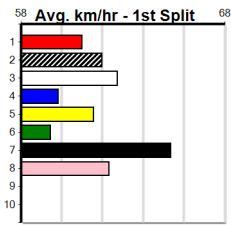

Sale

P AND P CASHY'S (1-3 WINS)

Distance: 510m, Race Type: Restricted Win, Total Prizemoney: $3,340
1st: $2,230, 2nd: $690, 3rd: $345, 4th: $75

4

5:50PM

(VIC time)

BEST OF COLOUR (7) will find this easier than his most recent racing and he has the speed to cross and lead throughout. EMPTY YOUR MIND (5) is an improving type and he will be strong in the run home. DAINTREE ASTER (4) has solid claims

Watchdog Tips: **7** **5** **4** **8** **Bet:** **Box Quinella 4,5,7 ($10 for 333.33%)**