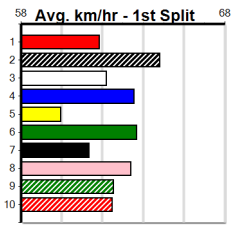

Sale

SPORTSBET FINAL

Distance: 435m, Race Type: Maiden Final, Total Prizemoney: $2,925
1st: $1,950, 2nd: $600, 3rd: $300, 4th: $75

2

5:05PM
(VIC time)

PAW BODHI (8) was a dazzling 24.41 heat winner last week and she can light them up once again.
GOT FLAIR (3) has been solidly placed in all four runs to date and he will continue to get better.
ROSCOE BALE (2) won't be too far away.

Watchdog Tips: **8** **3** **2** **10** **Bet:** **Trifecta 8/2,3,10/2,3,4,10 ($10 - 111.11%)**