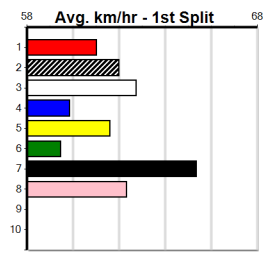

Sale
4
5:50PM
(VIC time)

P AND P CASHY'S (1-3 WINS)

Distance: 510m, Race Type: Restricted Win, Total Prizemoney: $3,340
1st: $2,230, 2nd: $690, 3rd: $345, 4th: $75

BEST OF COLOUR (7) will find this easier than his most recent racing and he has the speed to cross and lead throughout. EMPTY YOUR MIND (5) is an improving type and he will be strong in the run home. DAINTREE ASTER (4) has solid claims

Watchdog Tips: **7** **5** **4** **8** **Bet:** Box Quinella 4,5,7 ($10 for 333.33%)

1

IN THE RIOT [6] **One paced, struggled for a while, tested** **$21.00**

BK Dog Nov-21 Sire: AUSSIE INFRARED Dam: START A RIOT Trainer: Peter McKenzie (Tinamba)

Owner(s): P McKenzie
Winning Distances: < 300m (0) 300 - 399m (1) 400 - 499m (1) 500 - 599m (0) 600 - 699m (0) > 700m (0)
Winning Weights: 34.2(1) 34.3(1)

Box	1st	2nd	3rd	4th	5th	6th	7th	8th
1			1	3				
2	1				1	1	1	
3						1	1	
4						2		2
5					1	1	1	1
6					1	1	1	1
7	1	1						
8	1	2				2	1	1

Prize Best Starts Trk/Dts APM: $6720.71 NBT 37-2-3-1 10-0-1-1 2287

2

RARE TARRA [5] **Lack of early speed is a worry, prefer others** **$26.00**

BK Bitch May-21 Sire: HARD STYLE RICO Dam: GRACE INTENTION Trainer: Luke Smith (Drouin)

Owner(s): L Smith
Winning Distances: < 300m (0) 300 - 399m (1) 400 - 499m (2) 500 - 599m (0) 600 - 699m (0) > 700m (0)
Winning Weights: 30.2(1) 31.4(1) 31.9(1)

Box	1st	2nd	3rd	4th	5th	6th	7th	8th
1	1				2	1	1	1
2			1			3	2	
3				1	2			
4		1	3					1
5						1		
6			1	1	2	1	1	
7	2		1			2	2	1
8			1	2	2			

Prize Best Starts Trk/Dts APM: $5345.00 FSH 41-3-0-5 0-0-0-0 1898

3

DAINTREE PEDRO [7] ***** SCRATCHED ***** **$99.00**

BD Dog Oct-22 Sire: FERAL FRANKY Dam: WHISTLING BULLET Trainer: Gary Joske (Yinnar)

Owner(s): LUCKY ELEVEN (SYN), K Joske, G Joske
Winning Distances: < 300m (0) 300 - 399m (0) 400 - 499m (1) 500 - 599m (0) 600 - 699m (0) > 700m (0)
Winning Weights: 30.9(1)

Box	1st	2nd	3rd	4th	5th	6th	7th	8th
1								
2								
3			1		1			
4				2				
5								
6								
7	1							
8								

Prize Best Starts Trk/Dts APM: $2125.00 FSTD 5-1-0-1 0-0-0-0 1700

4

DAINTREE ASTER [7] **No luck since her maiden win, can atone, threat** **$4.60**

BK Bitch Oct-22 Sire: FERAL FRANKY Dam: WHISTLING BULLET Trainer: Ben Joske (Yinnar South)

Owner(s): LUCKY ELEVEN (SYN), K Joske, G Joske
Winning Distances: < 300m (0) 300 - 399m (0) 400 - 499m (1) 500 - 599m (0) 600 - 699m (0) > 700m (0)
Winning Weights: 26.2(1)

Box	1st	2nd	3rd	4th	5th	6th	7th	8th
1								
2					1			
3								
4		1						1
5						1		
6								
7	1		1					1
8						1		

Prize Best Starts Trk/Dts APM: $2435.00 NBT 8-1-1-1 2-0-0-0 2403

5

EMPTY YOUR MIND [7] **Strong efforts in his past two, danger with luck** **$3.60**

BD Dog May-22 Sire: FERAL FRANKY Dam: WILL IT RAIN Trainer: Brett Mackie (Tooradin)

Owner(s): A Lie
Winning Distances: < 300m (0) 300 - 399m (0) 400 - 499m (1) 500 - 599m (0) 600 - 699m (0) > 700m (0)
Winning Weights: 33.5(1)

Box	1st	2nd	3rd	4th	5th	6th	7th	8th
1			1					1
2			1					
3				1				
4		2						
5				1				
6			1				1	
7	1		1	2	1			
8								

Prize Best Starts Trk/Dts APM: $3570.00 FSH 14-1-2-6 0-0-0-0 2397