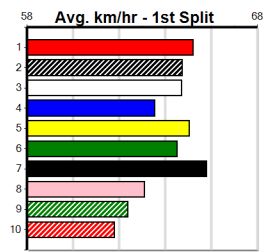

Sale

9

7:28PM

(VIC time)

THE BLUE'S BROTHERS

Distance: 435m, Race Type: Grade 5, Total Prizemoney: $2,925
1st: $1,950, 2nd: $600, 3rd: $300, 4th: $75

DEWY NEWS (8) has won two of his past three impressively and he will get plenty of room early on.
BRING YOUR BEST (4) can come out running and he will be in the firing line throughout. GOT THE LOT (5) is back to his best.

Watchdog Tips: **8** **4** **5** **1** **Bet:** **Win 8**

1

DR. MARSHAL [5] **Solid muster, gets cover early on, respect** **$3.60**

BD Dog **May-22** Sire: **FERAL FRANKY** Dam: **DR. MUMMA** Trainer: **Marcus McMahon (Darriman)**

Owner(s): **DOCTORS KENNELS (SYN), J McMahon, J Gill**

Winning Distances: **< 300m (0) 300 - 399m (2) 400 - 499m (2) 500 - 599m (0) 600 - 699m (0) > 700m (0)**

Winning Weights: **37.4(1) 37.5(1) 37.7(1) 37.9(1)**

Run	Pos	Dist	Track	Date	Time	BOB	Margin	1st/2nd (Time)	PIR	Checked	Comment	WR	Split 1	S/P	Grade
1st	(4)	37.9	300	HVL	R2	11-Feb-24	16.53	16.26	1.25L TENSION HEAD (16.61)	S/7	.	.	3.99	$1.30	RWH
7th	(3)	37.3	435	SLE	R8	14-Feb-24	25.15	24.38	11.00 MYALL RAY (24.44)	M/677	.	.	5.29	$1.60	X45
4th	(5)	38.5	300	HVL	R6	13-Mar-24	16.83	16.41	4.75L I'M ONLY HUMAN (16.51)	S/4	.	.	4.02	$3.00	S
2nd	(5)	37.8	300	HVL	R11	17-Mar-24	16.48	16.24	0.25L BUMPY'S DAD ROY (16.46)	M/6	.	.	3.87	$6.50	FFA
6th	(1)	37.8	350	TRA	R10	22-Mar-24	20.66	20.01	9.00L MI AMIGO TEQUILA (20.04)	S/26	.	SW	6.58	$2.50	X45
4th	(8)	39.0	350	TRA	R10	12-Jun-24	19.98	19.75	3.5L DR. FARRAH (19.75)	M/11	.	.	6.43	$3.50	X45
5th	(2)	38.8	435	SLE	R6	19-Jun-24	25.32	24.41	12.00 HIGH END CASH (24.51)	M/334	.	.	5.31	$3.20	5
2nd	(5)	38.0	435	SLE	R10	23-Jun-24	24.60	24.37	0.05L DR. JETHRO (24.59)	M/111	.	.	5.11	$2.30	5

Last 3 wins NOT included above

1st	(7)	37.4	300	HVL	R1	21-Jan-24	16.85	16.57	1.75L WHATEVER HE SAID (16.97)	M/5	.	.	4.06	$1.30	M
1st	(4)	37.5	435	SLE	R9	24-Jan-24	24.49	24.31	0.25L JEBRYNAH NITRO (24.50)	M/111	.	.	5.22	$2.70	X67
1st	(5)	37.7	435	SLE	R9	28-Jan-24	24.38	24.22	3.00L VALENCIA JIM (24.59)	M/111	.	SW	5.18	$3.20	X67

Box History

Bx	1st	2nd	3rd	4th	5th	6th	7th	8th
1							1	
2					1			
3								1
4	2	1						
5	1	3		1				
6								
7	1							
8				1				

Prize Best Starts Trk/Dts APM: $10180.00, 24.38(5)-28/1/24, 13-4-4-0, 7-2-3-0, 4630