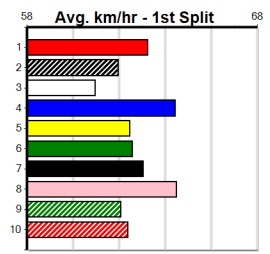

Sale
5
6:09PM
(VIC time)

BIG COUNTRY CARPENTRY

Distance: 510m, Race Type: Grade 5, Total Prizemoney: $3,340
1st: $2,230, 2nd: $690, 3rd: $345, 4th: $75

TAHONTA (4) is armed with slick early speed and he should turn for home with a nice break.
LAKEVIEW BENNY (7) has good early burn and can atone for his two luckless runs of late, while
GO ASTRAY (5) just needs some room early on.

Watchdog Tips: **4** **7** **5** **8** **Bet:** **Win 4**

1

LAKEVIEW JAN [5] ***** SCRATCHED ***** **$99.00**

WF Bitch Sep-21 Sire: FERNANDO BALE Dam: LAKEVIEW GRACE Trainer: Luke Whelan (Metung)

Owner(s): P Whelan
Winning Distances: < 300m (0) 300 - 399m (0) 400 - 499m (1) 500 - 599m (2) 600 - 699m (0) > 700m (0)

Winning Weights: 27.0(1) 27.1(1) 27.3(1)

Run	Dist	Wgt	Track	Date	Time	BOB	Margin	1st/2nd (Time)	PIR	Checked	Comment	WR	Split 1	S/P	Grade
1st (8)	27.3	510	SLE	R7	22-May-24	29.10	29.10	1.25L PEG (29.17)	M/111	.	.	.	9.22	$2.10	X67
2nd (1)	27.1	510	SLE	R7	26-May-24	29.11	28.85	1.00L PEG (29.04)	Q/111	.	.	.	9.18	$2.50	X67
8th (8)	26.9	515	SAN	R2	30-May-24	30.99	29.95	15.00 FLYING DINAR (30.01)	Q/2588	.	.	.	5.18	$33.80	6G
1st (2)	27.1	510	SLE	R4	02-Jun-24	29.01	28.83	2.50L VELOX BALE (29.19)	M/111	.	.	.	9.19	$6.40	X67
7th (2)	27.3	650	SHP	R13	10-Jun-24	38.03	36.94	7.50L VOSS ALI (37.51)	Q/2345	.	.	.	17.49	$15.60	RWH
7th (2)	26.8	510	SLE	R4	16-Jun-24	30.15	28.62	15.00 ERZA SCARLET (29.12)	Q/177	.	SW	.	9.24	$24.80	5
2nd (8)	27.1	510	SLE	R12	19-Jun-24	29.07	28.97	1.5L JOE GEM (28.97)	M/222	.	.	.	9.30	$7.90	5NP
7th (2)	27.0	510	SLE	R5	26-Jun-24	29.95	28.71	14.00 DR. BROOKLYNN (29.00)	M/577	.	.	.	9.62	$3.20	5

Last 3 wins NOT included above

Run	Dist	Wgt	Track	Date	Time	BOB	Margin	1st/2nd (Time)	PIR	Checked	Comment	WR	Split 1	S/P	Grade
1st (4)	27.0	460	WGL	R2	18-Apr-24	26.39	26.19	3.75L PLUSH (26.65)	Q/111	.	.	.	6.60	$5.30	T3-M

Box History

Bx	1st	2nd	3rd	4th	5th	6th	7th	8th
1	1	1	1	1				
2	1						3	
3					1			
4	1						1	
5				1				1
6								1
7	1	1						
8	1	2						1

Prize Best Starts Trk/Dts APM $7405.00 29.01(2)-2/6/24 21-3-4-1 9-2-3-0 5799