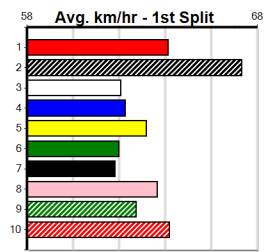

Sale
10
7:48PM
(VIC time)

HAPPY BIRTHDAY ALISTER SCOTT

Distance: 435m, Race Type: Grade 5, Total Prizemoney: $2,925
1st: $1,950, 2nd: $600, 3rd: $300, 4th: $75

MR. WALLACE (6) has always done his best racing here and he has returned to form with back to back placings. ROBBIE LEE ROSE (3) is a powerful type and he can weave his way through a field. SPOT ON COLOUR (1) can fire fresh.

Watchdog Tips: **6** **3** **1** **2** **Bet:** **Win 6**

1

SPOT ON COLOUR [5] Resuming, talented when fit, can threaten **$4.60**
WBE Dog Nov-21 Sire: WHISKEY RIOT Dam: COOLER COLOUR
Owner(s): JUST COLOUR (SYN), C Haigh, J Reynolds Trainer: James Reynolds (Pearcedale)
Winning Distances: < 300m (0) 300 - 399m (1) 400 - 499m (4) 500 - 599m (0) 600 - 699m (0) > 700m (0)
Winning Weights: 31.3(1) 31.4(1) 31.7(1) 32.0(1) 32.3(1)

Box	1st	2nd	3rd	4th	5th	6th	7th	8th
1	1	1	1	1	1	1	1	1
2	2	1	1	1	1	1	1	1
3	3	1	1	1	1	1	1	1
4	4	1	1	1	1	1	1	1
5	5	1	1	1	1	1	1	1
6	6	1	1	1	1	1	1	1
7	7	1	1	1	1	1	1	1
8	8	1	1	1	1	1	1	1

Prize Best Starts Trk/Dts APM: $13110.00 FSH 22-5-3-3 0-0-0-0 3642

2

BLUEBELLE COLOUR [5] Better than form, has early speed, respect **$6.50**
BE Bitch Nov-21 Sire: WHISKEY RIOT Dam: COOLER COLOUR
Owner(s): JUST COLOUR (SYN), C Haigh, J Reynolds Trainer: James Reynolds (Pearcedale)
Winning Distances: < 300m (0) 300 - 399m (1) 400 - 499m (2) 500 - 599m (0) 600 - 699m (0) > 700m (0)
Winning Weights: 26.2(2) 26.3(1)

Box	1st	2nd	3rd	4th	5th	6th	7th	8th
1	1	1	1	1	1	1	1	1
2	2	1	1	1	1	1	1	1
3	3	1	1	1	1	1	1	1
4	4	2	1	1	1	1	1	1
5	5	1	1	1	1	1	1	1
6	6	2	1	1	1	1	1	1
7	7	1	1	1	1	1	1	1
8	8	1	1	1	1	1	1	1

Prize Best Starts Trk/Dts APM: $11825.00 25.21(4)-22/10/23 19-3-4-3 1-1-0-0 4405

3

ROBBIE LEE ROSE [5] Strong type, can weave through a field, danger **$5.00**
BK Dog Dec-21 Sire: ZACK MONELLI Dam: ROSE ROSE
Owner(s): S Chignell Trainer: Jeffrey Chignell (Rosedale)
Winning Distances: < 300m (0) 300 - 399m (2) 400 - 499m (2) 500 - 599m (0) 600 - 699m (0) > 700m (0)
Winning Weights: 31.6(1) 31.9(2) 32.6(1)

Box	1st	2nd	3rd	4th	5th	6th	7th	8th
1	1	1	1	1	1	1	1	1
2	2	1	1	1	1	1	1	1
3	3	2	1	1	1	1	1	1
4	4	1	1	1	1	1	1	1
5	5	1	1	1	1	1	1	1
6	6	2	1	1	1	1	1	1
7	7	1	1	1	1	1	1	1
8	8	1	1	1	1	1	1	1

Prize Best Starts Trk/Dts APM: $14710.45 NBT 17-4-4-1 7-0-1-1 9727

4

SPEED MERCHANT [5] Front runner, steady PB here, prefer others **$10.00**
BK Dog Dec-21 Sire: TOMMY SHELBY Dam: CHLOE LOUISE
Owner(s): C Fulford Trainer: Corey Fulford (Maffra)
Winning Distances: < 300m (0) 300 - 399m (5) 400 - 499m (1) 500 - 599m (0) 600 - 699m (0) > 700m (0)
Winning Weights: 30.8(1) 31.2(1) 31.3(1) 31.7(1) 32.0(1) 32.2(1)

Box	1st	2nd	3rd	4th	5th	6th	7th	8th
1	1	1	1	1	1	1	1	1
2	2	1	1	1	1	1	1	1
3	3	2	1	1	1	1	1	1
4	4	1	1	1	1	1	1	1
5	5	1	1	1	1	1	1	1
6	6	1	1	1	1	1	1	1
7	7	1	1	1	1	1	1	1
8	8	1	1	1	1	1	1	1

Prize Best Starts Trk/Dts APM: $8230.00 25.16(3)-5/4/24 19-6-1-0 2-1-0-0 4912

5

MALLY BOY (WA)[5] Another who needs to lead, place best **$9.00**
BK Dog Nov-21 Sire: FLYING RICCIARDO Dam: FINE CHAMPAN
Owner(s): L Traynor Trainer: Maria Musselwhite (Lindenow)
Winning Distances: < 300m (0) 300 - 399m (2) 400 - 499m (1) 500 - 599m (0) 600 - 699m (0) > 700m (0)
Winning Weights: 30.8(1) 30.9(1) 31.3(1)

Box	1st	2nd	3rd	4th	5th	6th	7th	8th
1	1	3	1	1	1	1	1	1
2	2	1	1	1	1	1	1	1
3	3	1	1	1	1	1	1	1
4	4	1	1	1	1	1	1	1
5	5	1	1	1	1	1	1	1
6	6	2	1	1	1	1	1	1
7	7	2	1	1	1	1	1	1
8	8	3	1	1	1	1	1	1

Prize Best Starts Trk/Dts APM: $10695.00 24.82(7)-5/6/24 34-3-10-3 14-1-5-0 5302