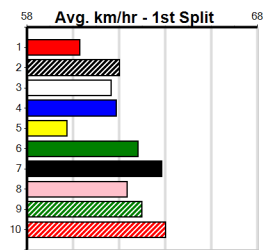

Sale

3

5:28PM

(VIC time)

THE DOCK ESPRESSO BAR

Distance: 435m, Race Type: Mixed 6/7, Total Prizemoney: $2,925
1st: $1,950, 2nd: $600, 3rd: $300, 4th: $75

DAINTREE GODDESS (8) has a good record here and she should be able to light them up soon after box rise. PAW MANNY (1) was a dominant 24.57 winner here last time and he is drawn to get the breaks. SAND DUNES (3) has a solid record here to date.

Watchdog Tips:

8

1

3

6

Bet:

Win 8

PAW MANNY (NSW)[6] Handy PB here, gets the gun run, main danger **$3.40**
BK Dog Jul-22 Sire: JS FLAMIN ACE Dam: DYNA ADRIA
Owner(s): B Wheeler Trainer: Robert Camilleri (Lara)
Winning Distances: < 300m (0) 300 - 399m (1) 400 - 499m (1) 500 - 599m (0) 600 - 699m (0) > 700m (0)
Winning Weights: 29.2(1) 29.9(1)

1st	2nd	3rd	4th	5th	6th	7th	8th
1st (7) 29.2 350 TRA R1 17-May-24 20.14 19.81 0.10L SANDY BALE (20.14) M/43 . . . . . 6.95 $3.50 M							
2nd (8) 29.8 400 GEL R10 25-May-24 22.90 22.40 5.00L BIG BUCKETS (22.55) S/32 . . . . . 8.90 $3.50 7							
3rd (4) 29.4 450 TRA R5 29-May-24 25.49 25.07 2.00L SODA HAWK (25.36) S/885 . . . . . 6.89 $8.30 X67							
6th (4) 29.0 395 TRA R2 07-Jun-24 22.80 22.20 4.25L IF HE COULD (22.50) M/556 . . . . . 4.03 $6.70 7							
3rd (6) 29.3 435 SLE R2 16-Jun-24 25.09 24.37 2.75L ROYAL PRIDE (24.91) S/743 . . . . . 5.51 $5.40 7							
1st (3) 29.9 435 SLE R2 26-Jun-24 24.57 24.20 2.50L VIENNA GOLD (24.74) M/511 . . . . . 5.47 $3.60 7							

Last 3 wins NOT included above

Bx	1st	2nd	3rd	4th	5th	6th	7th	8th
1								
2								
3	1							
4			1			1		
5								
6				1				
7	1							
8		1						

Prize Best	$4830.00
Starts	24.57(3)-26/6/24
Trk/Dts	6-2-1-2
APM	2-1-0-1 4374

SPRING COIN (SA)[6] Far from disgraced at Ballarat, place claims **$10.00**
BK Dog Jan-22 Sire: SPRING BRIDGE Dam: SPRING HALO
Owner(s): G Black Trainer: Mark Delbridge (Balliang)
Winning Distances: < 300m (0) 300 - 399m (0) 400 - 499m (1) 500 - 599m (1) 600 - 699m (0) > 700m (0)
Winning Weights: 33.1(1) 33.9(1)

1st	2nd	3rd	4th	5th	6th	7th	8th
2nd (5) 33.6 516 DUB R1 20-Jan-24 30.12 30.03 1.25L SPRING BREEZING (30.03) 42 42 4.59 $6.00 XM5							
3rd (2) 33.9 440 GBN R9 26-Jan-24 25.35 24.72 6.00L QUEEN LINDA (24.94) 8773 8773 . $11.00 5							
1st (1) 33.1 520 RIC R4 31-Jan-24 30.33 29.78 0.10L CAIT ROD'S PEARL (30.34) 5733 5733 4.52 $3.00 5							
7th (6) 33.8 440 GBN R7 09-Feb-24 25.42 24.64 8.50L PURE SILVER (24.85) 4667 4667 . $6.50 5							
3rd (6) 33.3 440 GBN R9 13-Feb-24 25.60 24.70 6.50L SPRING FEATURE (25.14) 5443 5443 . $9.00 5							
4th (1) 33.4 440 GBN R6 20-Feb-24 25.21 24.43 1.5L SPRING FEATURE (25.10) 7444 7444 . $11.00 5							
4th (3) 33.0 435 SLE R3 23-Jun-24 25.07 24.37 4.25L DR. LETTIE (24.78) M/675 . . . . . 5.48 $4.10 X67							
2nd (1) 33.3 450 BAL R5 26-Jun-24 25.88 25.03 3.5L FABIO GIBLET (25.65) M/443 . . . . . 6.77 $6.60 X67							

Last 3 wins NOT included above

Bx	1st	2nd	3rd	4th	5th	6th	7th	8th
1	2	1	1					
2			1					
3				1				
4								
5	1							
6			1				1	
7				2				
8								

Prize Best	$7735.00
Starts	NBT
Trk/Dts	11-2-2-2
APM	1-0-0-0 3479