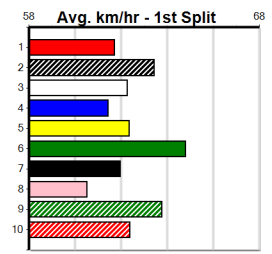

Sale
11
8:08PM
(VIC time)

LANGSHAW SHED AND FENCING

Distance: 435m, Race Type: Grade 5, Total Prizemoney: $2,925
1st: $1,950, 2nd: $600, 3rd: $300, 4th: $75

COOL NATURE (6) will find this easier than her most recent racing and she can burn them off through the bend. AUSSIE CAN FLY (4) has a solid record here and he can come out running at times. JUNIOR'S MATE (2) is more than capable.

Watchdog Tips: **6** **4** **2** **1** **Bet:** **Win 6**

1

XATU BALE (NSW)[5] **Strong type, drawn to settle close, keep safe** **$4.60**
BK Dog Apr-21 **Sire: FERAL FRANKY Dam: DYNA CARMEN** **Trainer: Susan Northway (Heyfield)**
Owner(s): S Northway
Winning Distances: < 300m (0) 300 - 399m (2) 400 - 499m (8) 500 - 599m (0) 600 - 699m (0) > 700m (0)
Winning Weights: 31.4(1) 31.8(2) 31.9(1) 32.0(1) 32.2(1) 32.4(1) 32.8(1) 33.2(1) 34.2(1)

Box	1st	2nd	3rd	4th	5th	6th	7th	8th
1								
2								
3								
4								
5								
6								
7								
8								
9								
10								

Box History

Bx	1st	2nd	3rd	4th	5th	6th	7th	8th
1								
2								
3								
4								
5								
6								
7								
8								
9								
10								

Prize Best Starts Trk/Dts APM $21215.00
24.53(5)-14/2/24
46-10-7-4
13-3-0-1
6047

2

JUNIOR'S MATE [5] **Far from disgraced last time, can threaten** **$4.00**
BK Dog Jul-21 **Sire: FERNANDO BALE Dam: MYSTIC RIOT** **Trainer: Dawn Johnston (Toongabbie)**
Owner(s): J Stewart
Winning Distances: < 300m (0) 300 - 399m (2) 400 - 499m (3) 500 - 599m (0) 600 - 699m (0) > 700m (0)
Winning Weights: 31.6(1) 31.8(1) 32.1(1) 32.6(1) 33.3(1)

Box	1st	2nd	3rd	4th	5th	6th	7th	8th
1								
2								
3								
4								
5								
6								
7								
8								
9								
10								

Box History

Bx	1st	2nd	3rd	4th	5th	6th	7th	8th
1								
2								
3								
4								
5								
6								
7								
8								
9								
10								

Prize Best Starts Trk/Dts APM $14657.86
NBT
23-5-5-2
7-0-2-1
5214

3

POLAR TEDDY [5] **Placed in three of six here, place hope again** **$10.00**
WBK Dog Jan-22 **Sire: HOUDINI BOY Dam: MIGNON** **Trainer: Steve Nagy (Traralgon)**
Owner(s): S Nagy
Winning Distances: < 300m (0) 300 - 399m (3) 400 - 499m (0) 500 - 599m (1) 600 - 699m (0) > 700m (0)
Winning Weights: 34.7(2) 35.3(1) 35.4(1)

Box	1st	2nd	3rd	4th	5th	6th	7th	8th
1								
2								
3								
4								
5								
6								
7								
8								
9								
10								

Box History

Bx	1st	2nd	3rd	4th	5th	6th	7th	8th
1								
2								
3								
4								
5								
6								
7								
8								
9								
10								

Prize Best Starts Trk/Dts APM $10310.00
NBT
41-4-4-9
6-0-1-2
4585

4

AUSSIE CAN FLY [5] **Handy PB here, good turn of foot, danger** **$6.50**
BK Dog Jul-21 **Sire: AUSSIE INFRARED Dam: SHE WIGGLES** **Trainer: Peter Mckenzie (Tinamba)**
Owner(s): P Mckenzie
Winning Distances: < 300m (0) 300 - 399m (3) 400 - 499m (3) 500 - 599m (0) 600 - 699m (0) > 700m (0)
Winning Weights: 30.0(1) 30.2(1) 30.9(2) 31.8(1) 32.1(1)

Box	1st	2nd	3rd	4th	5th	6th	7th	8th
1								
2								
3								
4								
5								
6								
7								
8								
9								
10								

Box History

Bx	1st	2nd	3rd	4th	5th	6th	7th	8th
1								
2								
3								
4								
5								
6								
7								
8								
9								
10								

Prize Best Starts Trk/Dts APM $20555.00
24.66(5)-15/10/23
42-6-8-3
16-1-3-3
6934

5

BONNIE GAL [5] **Steady record here, needs to lead, tough ask** **$12.00**
BKW Bitch Mar-21 **Sire: HOOKED ON SCOTCH Dam: MEPUNGA BONNIE** **Trainer: Chris Johannsen (Devon Meadow)**
Owner(s): Bonnie (SYN), M Pollard, G Stephenson
Winning Distances: < 300m (0) 300 - 399m (0) 400 - 499m (7) 500 - 599m (0) 600 - 699m (0) > 700m (0)
Winning Weights: 27.3(1) 27.8(1) 28.0(1) 28.2(2) 28.5(1) 28.9(1)

Box	1st	2nd	3rd	4th	5th	6th	7th	8th
1								
2								
3								
4								
5								
6								
7								
8								
9								
10								

Box History

Bx	1st	2nd	3rd	4th	5th	6th	7th	8th
1								
2								
3								
4								
5								
6								
7								
8								
9								
10								

Prize Best Starts Trk/Dts APM $22985.00
NBT
52-7-13-6
15-0-3-2
3603