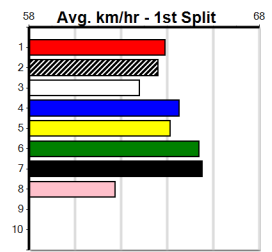

Sale

8

7:10PM

(VIC time)

WHO'S SHOUT

Distance: 435m, Race Type: Free For All, Total Prizemoney: $3,360
1st: $2,250, 2nd: $690, 3rd: $345, 4th: $75

DR. ASHER (3) has turned in some big performances of late and he will be carving out time on the arm. DAINTREE DAMAGE (1) owns a slick 24.39 PB here and he is drawn to be on the pace throughout. FRED ROSE (2) has the class edge.

Watchdog Tips: **3** **1** **2** **8** **Bet:** **Trifecta 1,3/1,2,3/1,2,3,8 ($10 - 125%)**

1

DAINTREE DAMAGE [3] **Good record here, early speed, main danger** **$3.40**
BK Dog Oct-21 Sire: BERNARDO Dam: CHUNK OF LOVE Trainer: Ronald Winter (Denison)
Owner(s): R Winter
Winning Distances: < 300m (0) 300 - 399m (7) 400 - 499m (7) 500 - 599m (0) 600 - 699m (0) > 700m (0)
Winning Weights: 31.2(1) 31.7(1) 32.1(1) 33.2(1) 33.3(1) 33.7(3) 33.8(1) 34.2(1) 34.3(1) 34.5(2) 34.6(1)
4th (6) 34.7 450 TRA R6 01-May-24 24.97 24.86 1.75L BANJO ONE STRING (24.86) Q/343 . . . SW . . . 6.62 $6.70 X45
2nd (1) 34.7 300 HVL R11 05-May-24 16.93 16.69 1.5L TROPIC MAN (16.82) M/5 . . . . . 3.99 $7.90 X45
3rd (7) 34.8 450 TRA R6 10-May-24 24.82 24.65 2.50L REEMA BALE (24.65) M/111 . . . . . 6.56 $4.10 X45
6th (5) 34.5 300 HVL R4 26-May-24 17.10 16.71 3.00L LOOK I'M FLYING (16.89) S/5 . . . . . 3.96 $8.50 X45
1st (8) 34.2 350 TRA R10 31-May-24 19.59 19.59 4.00L ROYAL MINT (19.87) M/21 . . . . . 6.57 $1.70 X45
4th (4) 34.0 400 WGL R6 06-Jun-24 22.80 22.39 6.00L SKINNY OLIVE (22.39) M/74 . . . . . 8.68 $7.40 SH
2nd (6) 34.2 395 TRA R5 14-Jun-24 22.23 21.79 5.50L HI THERE FRANK (21.88) M/533 . . . . . 3.84 $2.50 SH
5th (1) 34.0 435 SLE R8 26-Jun-24 24.70 24.20 7.50L LAMIA MILA (24.20) M/866 . . . . . 5.35 $11.50 FFA
Last 3 wins NOT included above
1st (4) 34.6 400 WGL R11 02-Apr-24 22.63 22.51 1.00L SON OF CINDY (22.69) M/22 . . . . . 8.39 $2.20 X45
1st (3) 34.5 435 SLE R7 07-Apr-24 24.53 24.50 2.00L GALLOPING JIMMY (24.65) M/321 . . . . . 5.21 $2.40 X34
1st (1) 34.5 390 BAL R10 24-Apr-24 22.25 22.02 0.50L MY BOY ROBERT (22.28) M/22 . . . . . 8.53 $1.50 X45