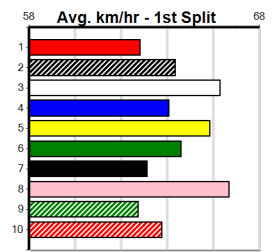

Sale

7

6:50PM

(VIC time)

EVO AND CATES

Distance: 435m, Race Type: Mixed 4/5, Total Prizemoney: $3,360
1st: $2,250, 2nd: $690, 3rd: $345, 4th: $75

LIGHTNING JEWEL (8) has been luckless in her two runs since resuming and she can make amends tonight. SPRING AMMO (4) is better than his form indicates and he can come out running at times. JEBEDIAH (5) is more than capable.

Watchdog Tips: **8** **4** **5** **1** **Bet:** **Win 8**

1

DR. ERICA [4] Shows promise, toughest test, keep safe **$4.60**

BK Bitch Jan-22 Sire: BERNARDO Dam: SWEET DEMI Trainer: Judith McMahon (Darriman)

Owner(s): DOCTORS KENNELS (SYN), J McMahon, J Gill
Winning Distances: < 300m (0) 300 - 399m (1) 400 - 499m (3) 500 - 599m (0) 600 - 699m (0) > 700m (0)
Winning Weights: 24.3(1) 24.4(2) 24.5(1)

Run	Dist	Time	Margin	1st/2nd (Time)	PIR	Checked	Comment	WR	Split 1	S/P	Grade		
1st (1)	24.4	435	SLE	R1	24-Apr-24	24.87	24.60	5.50L EASY PIE (25.23)	Q/111	.	.	5.30	$1.20 M
1st (2)	24.3	395	TRA	R4	29-Apr-24	22.39	22.39	1.25L FIRST MATE (22.48)	M/211	.	.	3.83	$2.20 T3-RW
4th (2)	24.4	395	TRA	R4	03-May-24	22.46	21.81	6.50L FIFI BALE (22.02)	M/113	.	.	3.71	$10.20 X67
4th (6)	24.4	435	SLE	R9	08-May-24	25.07	24.32	11.00 NEED A PILOT (24.32)	M/554	.	.	5.40	$9.50 6G
6th (2)	24.3	435	SLE	R10	12-May-24	25.25	24.08	11.00 DEVY NEWS (24.48)	M/636	.	.	5.41	$11.00 RW
1st (5)	24.5	435	SLE	R9	22-May-24	24.63	24.63	1.00L MALLY BOY (24.69)	M/111	.	SW	5.18	$3.20 X67
1st (8)	24.4	435	SLE	R4	26-May-24	24.60	24.46	1.25L BRINDLE CHIC (24.68)	M/111	.	.	5.19	$5.40 RW
8th (3)	24.6	435	SLE	R8	26-Jun-24	24.87	24.20	10.00 LAMIA MILA (24.20)	M/455	.	.	5.27	$27.90 FFA

Last 3 wins NOT included above

Box	1st	2nd	3rd	4th	5th	6th	7th	8th
1	1							
2	1							
3				1	1			
4								1
5	1			1				
6				1		1		
7		1						
8	1							

Prize Best Starts Trk/Dts APM: $5880.00, 24.60(8)-26/5/24, 12-4-1-1, 9-3-1-1, 4348

2

DR. JETHRO [4] Has the talent but risky at box rise, place **$9.00**

F Dog Feb-21 Sire: BERNARDO Dam: BEATRICE Trainer: Emily McMahon (Darriman)

Owner(s): DOCTORS KENNELS (SYN), J McMahon, J Gill
Winning Distances: < 300m (0) 300 - 399m (2) 400 - 499m (6) 500 - 599m (0) 600 - 699m (0) > 700m (0)
Winning Weights: 29.3(1) 29.6(1) 29.7(1) 30.4(1) 30.9(1) 31.1(1) 31.2(1) 32.1(1)

Run	Dist	Time	Margin	1st/2nd (Time)	PIR	Checked	Comment	WR	Split 1	S/P	Grade		
2nd (4)	31.1	510	SLE	R8	25-Feb-24	28.81	28.67	2.00L XILE BALE (28.67)	M/322	.	.	9.27	$8.00 X45
6th (1)	31.1	350	TRA	R10	29-May-24	19.99	19.62	5.50L MYALL SANDY (19.62)	M/555	.	.	6.73	$9.50 X45
6th (7)	31.0	435	SLE	R8	02-Jun-24	24.71	24.37	4.00L FRED ROSE (24.43)	M/345	.	.	5.31	$8.30 FFA
7th (2)	31.7	435	SLE	R8	05-Jun-24	25.44	24.37	13.00 BLACK VIPER (24.57)	Q/455	.	.	5.35	$37.40 FFA
3rd (3)	32.0	435	SLE	R10	09-Jun-24	24.67	24.34	5.00L LEO BALE (24.34)	M/344	.	.	5.28	$29.70 5
3rd (4)	32.3	435	SLE	R7	19-Jun-24	24.97	24.41	2.00L OSCAR INTENTION (24.84)	M/133	.	.	5.32	$5.70 5
1st (1)	32.1	435	SLE	R10	23-Jun-24	24.59	24.37	0.05L DR. MARSHAL (24.60)	M/333	.	SW	5.32	$7.50 5
6th (8)	32.7	435	SLE	R8	26-Jun-24	24.76	24.20	8.00L LAMIA MILA (24.20)	M/777	.	.	5.35	$31.70 FFA

Last 3 wins NOT included above

Box	1st	2nd	3rd	4th	5th	6th	7th	8th
1	2	1		2	4	2		
2	2	1						1
3	1		1	2				1
4	1	1	1	1	1			
5				1	1			
6	1	2			2	2		
7	2	1	2	1	1	1	1	1
8	1	1					1	1

Prize Best Starts Trk/Dts APM: $18595.00, 24.59(1)-23/6/24, 48-8-8-4, 12-2-1-2, 7221