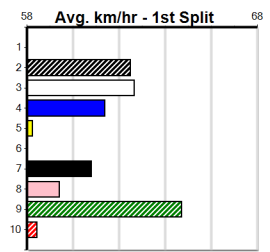

Sale

CABINET CONNECTIONS

1
4:47PM

(VIC time)

Distance: 435m, Race Type: Maiden, Total Prizemoney: $2,535
1st: $1,680, 2nd: $520, 3rd: $260, 4th: $75

PARUMBA DAWN (2) has been solidly placed in her four runs to date and she gets her chance to break through. GAZING COLLINDA (3) has been luckless in her two runs to date and she can make amends. VALENCIA LILLY (7) must be respected.

Watchdog Tips: **2** **3** **7** **1** **Bet:** **Win 2**

Form Box	Wgt	Dist	Track	Date	Time	BON	Margin	1st/2nd (Time)	PIR	Checked	Comment	W/R	Split 1	S/P	Grade
1	RADIANT GLOW [M] Well bred, drawn to get the breaks, respect $6.50														
	BD	Bitch	Jun-22	Sire: SUPERIOR PANAMA	Dam: COSMIC KATIE	Trainer: Dawn Johnston (Toongabbie)									
	Owner(s): FOUR FROTHYS (SYN), G Pask, J Baxter, G Pask														
	Winning Distances: < 300m (0) 300 - 399m (0) 400 - 499m (0) 500 - 599m (0) 600 - 699m (0) > 700m (0)														
	Winning Weights:														
	Box History														
	Last 3 wins NOT included above														
	Prize Best Starts Trk/Dts APM														
	Box History														
	Prize Best Starts Trk/Dts APM														
2	PARUMBA DAWN [M] Placed in all four runs, hard to reel in $3.00														
	BK	Bitch	Apr-22	Sire: HARD STYLE RICO	Dam: POPPY TALK	Trainer: Eddie Lieshout (Drouin West)									
	Owner(s): E Lieshout														
	Winning Distances: < 300m (0) 300 - 399m (0) 400 - 499m (0) 500 - 599m (0) 600 - 699m (0) > 700m (0)														
	Winning Weights:														
	Box History														
	Last 3 wins NOT included above														
	Prize Best Starts Trk/Dts APM														
	Box History														
	Prize Best Starts Trk/Dts APM														
3	GAZING COLLINDA [M] No luck to date, can improve, main danger $7.50														
	F	Bitch	May-22	Sire: ASTON DEE BEE	Dam: AUDACIOUS BELL	Trainer: Samuel Tyler (Boisdale)									
	Owner(s): S Tyler														
	Winning Distances: < 300m (0) 300 - 399m (0) 400 - 499m (0) 500 - 599m (0) 600 - 699m (0) > 700m (0)														
	Winning Weights:														
	Box History														
	Last 3 wins NOT included above														
	Prize Best Starts Trk/Dts APM														
	Box History														
	Prize Best Starts Trk/Dts APM														
4	CHEWY CHARLIE [M] Steady since his debut placing, place best $8.00														
	WBK	Dog	Jan-22	Sire: TOMMY SHELBY	Dam: FLORAL LACE	Trainer: Maria Musselwhite (Lindenow)									
	Owner(s): G Miltos														
	Winning Distances: < 300m (0) 300 - 399m (0) 400 - 499m (0) 500 - 599m (0) 600 - 699m (0) > 700m (0)														
	Winning Weights:														
	Box History														
	Last 3 wins NOT included above														
	Prize Best Starts Trk/Dts APM														
	Box History														
	Prize Best Starts Trk/Dts APM														
5	MORE CAKE [M] Well beaten in both runs, needs to improve $16.00														
	BD	Bitch	Feb-22	Sire: ZAMBORA BROCKIE	Dam: SHE'S A BLAZIN'	Trainer: Robert Whitford (Yarram)									
	Owner(s): R Whitford														
	Winning Distances: < 300m (0) 300 - 399m (0) 400 - 499m (0) 500 - 599m (0) 600 - 699m (0) > 700m (0)														
	Winning Weights:														
	Box History														
	Last 3 wins NOT included above														
	Prize Best Starts Trk/Dts APM														
	Box History														
	Prize Best Starts Trk/Dts APM