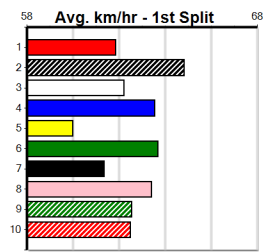

Sale

2

5:05PM

(VIC time)

SPORTSBET FINAL

Distance: 435m, Race Type: Maiden Final, Total Prizemoney: $2,925
1st: $1,950, 2nd: $600, 3rd: $300, 4th: $75

PAW BODHI (8) was a dazzling 24.41 heat winner last week and she can light them up once again.
GOT FLAIR (3) has been solidly placed in all four runs to date and he will continue to get better.
ROSCOE BALE (2) won't be too far away.

Watchdog Tips: **8** **3** **2** **10** **Bet:** Trifecta 8/2,3,10/2,3,4,10 ($10 - 111.11%)

1

SOMERTON KAREN [M] **Better for the run on debut, place claims** **$10.00**
BK Bitch Dec-22 Sire: MY REDEEMER Dam: SOMERTON ROSE Trainer: Michael Delaney (Cobains)
Owner(s): M Delaney
Winning Distances: < 300m (0) 300 - 399m (0) 400 - 499m (0) 500 - 599m (0) 600 - 699m (0) > 700m (0)
Winning Weights:
4th (1) 24.7 435 SLE R2 23-Jun-24 25.26 24.37 13.00 PAW BODHI (24.41) M/544 5.37 $8.50 MH
Last 3 wins NOT included above

Box History

Bx	1st	2nd	3rd	4th	5th	6th	7th	8th
1				1				
2								
3								
4								
5								
6								
7								
8								

Prize Best	$75.00
Starts	NBT
Trk/Dts	1-0-0-0
APM	1-0-0-0
	75

2

ROSCOE BALE (NSW)[M] **Placed in all four runs to date, can threaten** **$9.00**
WBK Dog May-22 Sire: ALLEN DEED Dam: WANNA ALLEN Trainer: Daniel Gibbons (Avalon)
Owner(s): B Wheeler
Winning Distances: < 300m (0) 300 - 399m (0) 400 - 499m (0) 500 - 599m (0) 600 - 699m (0) > 700m (0)
Winning Weights:
3rd (4) 30.5 400 GEL R1 01-Jun-24 23.32 22.41 4.00L WINTER BALE (23.05) M/44 8.90 $9.80 M
2nd (3) 29.9 390 WBL R1 05-Jun-24 22.55 21.96 0.25L XENI BALE (22.54) M/21 8.81 $3.40 M
2nd (7) 30.6 410 HOR R1 18-Jun-24 23.64 23.08 3.00L LILYDALE (23.44) M/22 10.47 $4.70 M
2nd (1) 29.9 435 SLE R1 23-Jun-24 25.14 24.37 2.00L HE'S A ROCK (25.01) M/322 5.27 $3.70 MH
Last 3 wins NOT included above

Box History

Bx	1st	2nd	3rd	4th	5th	6th	7th	8th
1	1							
2								
3	1							
4			1					
5								
6								
7		1						
8								

Prize Best	$1820.00
Starts	NBT
Trk/Dts	4-0-3-1
APM	1-0-1-0
	1820

3

GOT FLAIR (NSW)[M] **Solid muster, handy heat effort, main danger** **$6.00**
BD Dog Nov-22 Sire: FERNANDO BALE Dam: CHAMPION MODEL Trainer: Brian Alford (Yarram)
Owner(s): B Alford
Winning Distances: < 300m (0) 300 - 399m (0) 400 - 499m (0) 500 - 599m (0) 600 - 699m (0) > 700m (0)
Winning Weights:
3rd (3) 33.2 350 TRA R1 07-Jun-24 20.29 19.65 2.25L ZULU WOLF (20.14) S/43 6.75 $4.20 M
2nd (1) 33.4 350 TRA R1 12-Jun-24 20.20 19.75 1.5L PERCIVAL (20.12) M/22 SW 6.80 $2.40 M
2nd (6) 33.2 350 TRA R1 17-Jun-24 20.10 19.76 1.00L RIO WHIZZER (20.04) M/32 6.76 $1.90 M
3rd (8) 33.2 435 SLE R2 23-Jun-24 24.95 24.37 8.00L PAW BODHI (24.41) M/433 5.35 $2.20 MH
Last 3 wins NOT included above

Box History

Bx	1st	2nd	3rd	4th	5th	6th	7th	8th
1		1						
2								
3			1					
4								
5								
6		1						
7								
8				1				

Prize Best	$1360.00
Starts	NBT
Trk/Dts	4-0-2-2
APM	1-0-0-1
	1360