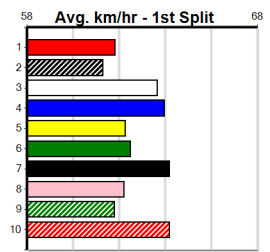

Sale
12
8:28PM
(VIC time)

SPORTSBET SAME RACE MULTI

Distance: 435m, Race Type: Grade 5, Total Prizemoney: $2,925
1st: $1,950, 2nd: $600, 3rd: $300, 4th: $75

DR. QUEENIE (7) is far better than her form indicates and she will appreciate the drop in class.
FURIOUS ANGEL (6) is racing well and she can come out running at times. OUR MABEL (1) is drawn to get all the breaks.

Watchdog Tips: **7** **6** **1** **2** **Bet:** **Win 7**

OUR MABEL [5] **Steady record here but the draw helps, threat** **$4.60**

BD Bitch **Oct-21** **Sire: FERNANDO BALE** **Dam: COURTING** **Trainer: Jennifer Gieschen (Valencia Cree)**

Owner(s): J Gieschen
Winning Distances: < 300m (0) 300 - 399m (0) 400 - 499m (3) 500 - 599m (0) 600 - 699m (0) > 700m (0)
Winning Weights: 25.0(1) 25.5(1) 25.8(1)

Run	Pos	Wgt	Dist	Track	Date	Time	BOB	Margin	1st/2nd (Time)	PIR	Checked	Comment	WR	Split 1	S/P	Grade
3rd	(3)	25.6	435	SLE	R10	12-May-24	24.86	24.08	5.50L DEWY NEWS (24.48)	M/452	.	.	.	5.34	$26.70	RW
5th	(7)	25.5	435	SLE	R2	19-May-24	25.09	24.45	5.50L RIBERO (24.72)	M/876	.	.	.	5.50	$9.70	X67
5th	(8)	25.8	435	SLE	R9	26-May-24	24.88	24.46	4.25L RIBERO (24.58)	M/655	.	.	.	5.43	$37.90	RW
1st	(4)	25.8	400	WGL	R10	30-May-24	23.29	22.96	0.25L INTER ROUGE (23.30)	M/53	.	.	.	8.70	$1.70	T3-6
2nd	(2)	26.0	435	SLE	R5	05-Jun-24	24.67	24.37	1.00L BLUEY LA LA (24.60)	M/422	.	.	.	5.37	$15.60	5
5th	(1)	25.4	435	SLE	R10	16-Jun-24	25.06	24.37	8.50L COLLINDA RISE (24.50)	Q/355	.	.	.	5.27	$5.90	5
6th	(8)	25.9	435	SLE	R10	19-Jun-24	25.01	24.41	4.25L VALENCIA LOLA (24.71)	S/776	.	.	.	5.38	$16.50	5
7th	(8)	25.7	460	WGL	R7	25-Jun-24	26.55	25.61	6.50L CALIMO (26.10)	M/676	.	.	.	6.80	$13.90	5

Last 3 wins NOT included above

1st	(2)	25.5	400	WGL	R2	01-Feb-24	23.04	22.58	1.5L ARCHER THREE (23.14)	M/11	.	.	.	8.45	$5.20	T3-M
1st	(1)	25.0	400	WGL	R9	30-Mar-24	23.06	22.74	1.75L SHE CAN DREAM (23.17)	S/32	.	SW	.	8.58	$1.60	7

Box History

Bx	1st	2nd	3rd	4th	5th	6th	7th	8th
1	1	2			1			
2	1	1						
3			1		1			
4	1				1		1	
5				1				
6		1						
7				2	1		1	
8					1	1	1	1

Prize Best Starts Trk/Dts APM $5705.63 NBT 20-3-4-1 13-0-3-1 3893