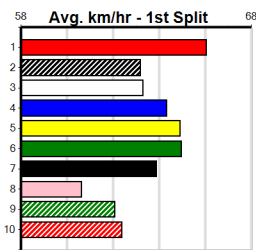

Sale

6

6:27PM

(VIC time)

JOHNSON PLUMBING AND GASFITTING

Distance: 510m, Race Type: Mixed 4/5, Total Prizemoney: $3,875
1st: $2,600, 2nd: $800, 3rd: $400, 4th: $75

DR. UNITED (3) has some slick 435m wins here to his credit and he should be able to set up a big break in the middle stages. ERZA SCARLET (7) is a promising type and she continues to improve with each run. BROCKY SANDS (5) has a good record here.

Watchdog Tips: **3** **7** **5** **2** **Bet:** **Box Quinella 3,5,7 ($10 for 333.33%)**

1

MADALIA ZOOM [4] **One paced, steady record here, next time** **$16.00**

WBK Dog Nov-20 Sire: BANJO BOY Dam: ZIPPING SCARLET Trainer: Peter Mckenzie (Tinamba)

Owner(s): P Mckenzie
Winning Distances: < 300m (0) 300 - 399m (0) 400 - 499m (2) 500 - 599m (4) 600 - 699m (0) > 700m (0)

Winning Weights: 34.7(1) 34.8(1) 35.3(2) 35.4(1) 35.6(1)

Run	Pos	Wgt	Dist	Track	Date	Time	BOB	Margin	1st/2nd (Time)	PIR	Checked	Comment	WR	Split 1	S/P	Grade
6th	(3)	35.6	510	SLE	R7	05-May-24	29.23	28.76	7.00L BATTLE OF WILL (28.76)	S/556	.	.	.	9.52	$87.70	X45
1st	(1)	35.6	510	SLE	R7	12-May-24	29.05	28.82	0.05L BIG TIMBER (29.05)	M/333	.	.	.	9.31	$75.0 5	
2nd	(6)	35.2	600	MEA	R5	18-May-24	35.12	34.32	2.50L MY BONNEVILLE (34.95)	M/1112	.	.	.	9.12	$66.50 5	
6th	(7)	35.3	595	SAN	R10	24-May-24	34.85	34.11	7.50L DOTTY'S GIFT (34.33)	M/5445	.	.	.	9.34	$27.50 5	
3rd	(4)	35.2	600	MEA	R3	01-Jun-24	35.05	34.26	12.00L REITERATE (34.26)	M/2333	.	.	.	9.22	$88.10 5	
7th	(7)	35.2	600	MEA	R5	08-Jun-24	35.33	34.57	10.00L PIRATE KINGSLEY (34.64)	Q/5777	.	.	.	9.34	$93.60 5	
5th	(7)	35.8	640	SLE	R6	16-Jun-24	37.64	37.09	8.00L EXCAVATOR TICKET (37.09)	M/1135	.	.	.	6.12	$46.90 X45	
5th	(7)	35.0	510	SLE	R8	23-Jun-24	29.27	29.00	4.00L OKAY BOOMER (29.00)	M/675	.	.	.	9.48	$32.00 X45	

Last 3 wins NOT included above

1st	(2)	35.3	520	SLE	R4	02-Oct-22	29.60	29.36	2.50L MADALIA PATCH (29.76)	Q/111	.	SW	.	9.36	$1.90	X67
1st	(7)	35.4	460	WGL	R9	21-Feb-23	26.27	25.89	1.5L TIGER MOTH MARGE (26.38)	M/422	.	SW	.	6.79	$11.00	RW
1st	(1)	35.3	500	TRA	R8	12-Apr-23	27.94	27.94	1.00L INTERNAL AFFAIRS (28.01)	M/222	.	.	.	9.09	$3.90	X45

Box History

Box	1st	2nd	3rd	4th	5th	6th	7th	8th
1	2	3	4	1	2	1		
2	3	1	1	1	1			2
3		1	1	1	2	2	1	
4	2	1	2	1	3			1
5		2	1	3	2	1		
6	3		5	1	1	2	2	
7	1	1	2	1	3	1	2	
8		1	2	3	4	2		1

Prize Best Starts Trk/Dts APM: $35008.13, 29.05(1)-12/5/24, 84-6-11-11, 10-1-1-10, 7144