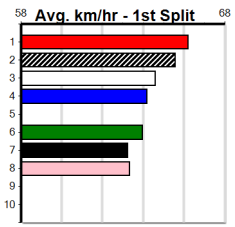

Trainer:
Owner(s):

10 * NO RESERVE *****

Trainer:
Owner(s):

Horsham

WEBBCON MARINE (1-3 WINS)

Distance: 410m, Race Type: Restricted Win, Total Prizemoney: \$2,925
1st: \$1,950, 2nd: \$600, 3rd: \$300, 4th: \$75