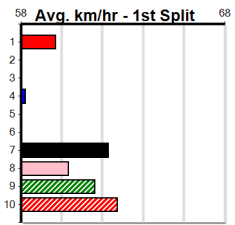

Horsham

CRYMELON KENNELS

Distance: 410m, Race Type: Maiden, Total Prizemoney: $2,535
1st: $1,680, 2nd: $520, 3rd: $260, 4th: $75

1

2:19PM
(VIC time)

LORD APOLLON (3) is a member of a strong kennel and his dam has produced some talented types. BLACK STATESMAN (5) is another who hails from a strong kennel and he is bred for speed. PAW LOUIS (8) is the best of the raced brigade

Watchdog Tips: **3** **5** **8** **1** **Bet:** **Win 3**