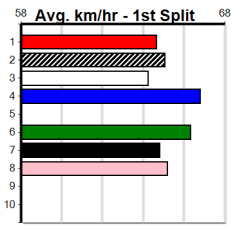

Horsham

10

5:21PM

(VIC time)

SHIMA SHINE AT STUD

Distance: 410m, Race Type: Mixed 4/5, Total Prizemoney: \$3,360
1st: \$2,250, 2nd: \$690, 3rd: \$345, 4th: \$75

Watchdog Tips:

8