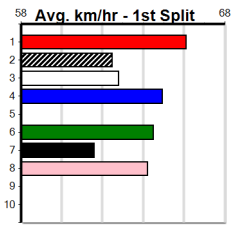

Horsham

LOCKS CONSTRUCTIONS

Distance: 485m, Race Type: Grade 5, Total Prizemoney: \$3,340
1st: \$2,230, 2nd: \$690, 3rd: \$345, 4th: \$75

8

4:41PM

(VIC time)

WEBLEC WHISTLER (6) returned to form with a strong 27.47 win here and he meets a similar line-up today. LALA RAPID (7) has a good record here and he will get a nice cart across early on. ALLEY OOP (1) has the good draw