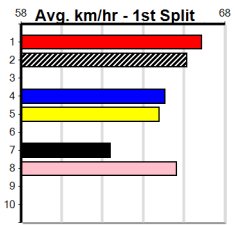

1	2	3	4	5	6	7	8

WATTS PRICE ACCOUNTANTS

Distance: 485m, Race Type: Mixed 4/5, Total Prizemoney: \$3,875
1st: \$2,600, 2nd: \$800, 3rd: \$400, 4th: \$75

9

4:57PM

(VIC time)

DIVINE NATURE (4) can run the hands off the clock when in the clear and he will appreciate the smaller line-up. NIZHONI (5) is racing with confidence and he will be on the pace from the outset. MRS. AVENGER (8) should sprint well fresh.