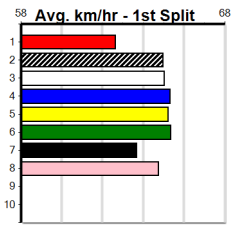

GREYHOUND ADOPTION PROGRAM

Distance: 410m, Race Type: Grade 5, Total Prizemoney: \$2,925
1st: \$1,950, 2nd: \$600, 3rd: \$300, 4th: \$75

6

4:06PM

(VIC time)

DISGUISE (3) has a great record here to date and he should be able to assume control soon after box rise. WILD REPUTATION (1) can pounce on the arm and he will give a great sight, while TADEN BALE (5) just needs a little luck early on.