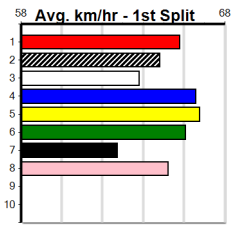

Horsham

GREYHOUND CLUBS VICTORIA

Distance: 410m, Race Type: Grade 5, Total Prizemoney: \$2,925
1st: \$1,950, 2nd: \$600, 3rd: \$300, 4th: \$75

12

6:02PM

(VIC time)

PRESS START (2) has been racing well in stronger company of late and she has the speed to lead throughout. ZAPATRON (1) was impressive two runs back and he is drawn to get the gun run.
CHANGE OF HABIT (6) should fire fresh.