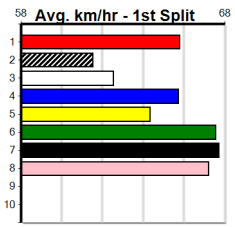

Horsham

WARRACK BUTCHERY

Distance: 410m, Race Type: Grade 5, Total Prizemoney: $2,925
1st: $1,950, 2nd: $600, 3rd: $300, 4th: $75

11

5:39PM
(VIC time)

GIFTED BLAZER (6) is an explosive talent when fit and he is expected to race well fresh. HARTLEY BALE (1) is drawn to hold a forward spot early and he is a powerful type when in the clear. XYLUS BALE (7) loves racing around this circuit.

Watchdog Tips:

6

1

7

2

Bet:

Win 6