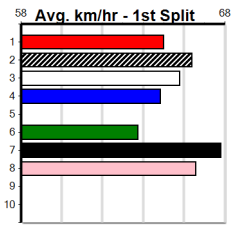

ON-SITE ENGINEERING

Distance: 410m, Race Type: Mixed 3/4, Total Prizemoney: \$3,360
1st: \$2,250, 2nd: \$690, 3rd: \$345, 4th: \$75

7

4:21PM
(VIC time)

ASTON NERO (8) has a top record here and he owns a sizzling 22.93 PB over this journey. UDANI BALE (1) is racing with confidence and he is drawn to be on the pace from the outset. LEKTRA TONY (7) can come out running at times.