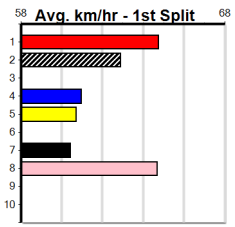

Horsham

CHS GROUP (1-3 WINS)

Distance: 485m, Race Type: Restricted Win, Total Prizemoney: $3,340
1st: $2,230, 2nd: $690, 3rd: $345, 4th: $75

4

3:22PM

(VIC time)

PAW BRADLEY (7) has been impressive to date and he can work into the mix in the middle stages.
SPIN AND BURN (8) caught the eye last time out and she will get plenty of room to balance up.
BALLOON HEAD (1) has the good draw.

Watchdog Tips: **7** **8** **1** **4** **Bet:** **Box Quinella 5,7,8 ($10 for 333.33%)**

Form	Box	Weight	Dist	Track	Date	Time	BON	Margin	1st/2nd (Time)	PIR	Checked	Comment	W/R	Split 1	S/P	Grade

1 BALLOON HEAD (NSW)[5] *Better than his past few runs, can threaten*
BK D Apr-21 ASTON DEE BEE **NO SPARKLE LEICA** **$7.50**

Trainer: Christian Roberts (Terang)

4th (3)	34.8	390	WBL	R4	11-Apr-24	22.36	22.09	2.25L	TINKER DOT (22.21)	M/45	.	.	.	8.74	$10.70	5
4th (3)	34.8	390	WBL	R8	22-Apr-24	22.72	22.06	4.75L	LINDY DELTA (22.39)	S/75	.	SW	.	8.93	$2.70	SH
5th (5)	34.5	390	WBL	R6	29-Apr-24	22.79	22.39	4.75L	LASTON INDY (22.46)	S/77	.	.	.	9.11	$8.10	5
4= (7)	35.0	400	GEL	R10	28-May-24	22.97	22.41	8.50L	SUPER TONE (22.41)	M/54	.	.	.	8.73	$11.40	T3-5

Owner(s): M Roberts

Winning Boxes

1	2	3	4	5	6	7	8
				1			2
Prize	$7,730.00						
Best	FSH						
Starts	26-3-4-3						
Trk/Dst	0-0-0-0						
APM	$2239						

2 GOOD INNINGS [7] *Placed in only two of five here, prefer others*
BD D Sep-21 BARCIA BALE **MISS INNINGS** **$10.00**

Trainer: Melissa Fullerton (Red Cliffs)

4th (3)	34.9	485	HOR	R4	07-May-24	27.73	27.15	8.50L	TAMMY MCIVOR (27.15)	M/476	.	.	.	6.84	$33.80	X67
3rd (2)	35.1	485	HOR	R10	14-May-24	28.07	27.09	7.50L	ON SONG ICE (27.56)	M/423	.	.	.	6.88	$6.90	RW
3rd (1)	35.5	410	HOR	R2	21-May-24	23.56	23.21	1.75L	TRESPASSING (23.45)	S/33	.	.	.	10.63	$3.20	7
5th (6)	35.5	485	HOR	R5	28-May-24	28.00	26.95	8.00L	WEBLEC WHISTLER (27.47)	M/566	.	.	.	6.96	$10.00	X67

Owner(s): Quill Langton (SYN), A Langton, J Quill

Winning Boxes

1	2	3	4	5	6	7	8
						1	
Prize	$5,075.00						
Best	NBT						
Starts	22-1-1-8						
Trk/Dst	5-0-0-2						
APM	$1906						

3 *** VACANT BOX ***

Trainer:
Owner(s):

4 REIKO DUSTY [7] *Lack of early speed is a worry, place best*
BK D Mar-22 ORSON ALLEN **STAR REIKO** **$5.00**

Trainer: Colin Brennan (Napoleons)

2nd (3)	32.7	545	BAL	R5	29-Apr-24	31.28	31.25	0.50L	RENEGADE RUSLIE (31.25)	M/2111	.	.	.	6.86	$5.30	T3-RW
6th (7)	32.9	500	BEN	R7	11-May-24	29.35	28.13	17.00L	LARGYLE MAGGIE (28.16)	M/766	.	.	.	7.01	$12.10	X67
3rd (8)	32.5	450	WBL	R5	16-May-24	25.85	25.47	1.25L	SQUEAKY CARROLL (25.78)	M/643	.	V10	.	6.87	$18.60	X67
ST (-)	32.6	390	BAL		26-May-24	25.87		1.75L	Trial Cleared	S/43	.	3of4	.	6.71	$.	ST

Owner(s): Reiko (SYN), A Fry, J Fry

Winning Boxes

1	2	3	4	5	6	7	8
							1
Prize	$2,145.00						
Best	NBT						
Starts	10-1-2-1						
Trk/Dst	1-0-0-0						
APM	$1566