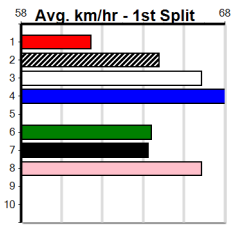

Horsham

SPORTSBET HT2

Distance: 410m, Race Type: Mixed 6/7 Heat, Total Prizemoney: \$2,925
1st: \$1,950, 2nd: \$600, 3rd: \$300, 4th: \$75

3

3:02PM

(VIC time)

KETCHIKAN KID (4) was dominant in his debut win at Geelong and he should be suited to this track/distance. LETHAL AVENGER (1) is an improving type and he is drawn to be prominent throughout. TECTONIC (3) is showing some promise