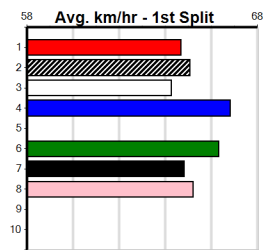

Horsham

10

5:21PM

(VIC time)

SHIMA SHINE AT STUD

Distance: 410m, Race Type: Mixed 4/5, Total Prizemoney: $3,360
1st: $2,250, 2nd: $690, 3rd: $345, 4th: $75

CANYA HUSTLE (8) is a star talent when fully fit and he should be primed to fire first up from a spell.
SEPHORA BALE (7) is back in distance but she is a strong type and she can weave her way through a field. UNCLE ROSCO (4) must be respected

Watchdog Tips: **8** **7** **4** **6** **Bet:** **Win 8**

Form Box	Wgt	Dist	Track	Date	Time	BON	Margin	1st/2nd (Time)	PIR	Checked	Comment	WR	Split 1	S/P	Grade	
1	SHOW THE MAGIC [4] Steady since resuming, needs to find plenty $16.00															
	BK Dog Dec-20			Sire: MEPUNGA BLAZER			Dam: QUICK KISSES			Trainer: Barry Fullerton (Red Cliffs)						
	Owner(s): FULLO (SYN), B Fullerton, M Fullerton															
	Winning Distances: < 300m (0) 300 - 399m (0) 400 - 499m (7) 500 - 599m (0) 600 - 699m (0) > 700m (0)															
	Winning Weights: 33.6(4) 33.9(1) 34.1(1) 34.4(1)															
	6th (3)	33.7	485	HOR	R7	18-Jul-23	27.84	27.18	7.50L IKE BALE (27.32)	M/366	.	.	.	6.65	$6.50	X45
	4th (8)	33.6	450	BAL	R6	26-Jul-23	25.52	24.98	6.00L VOLKANOVSKI (25.13)	M/665	.	.	.	6.74	$24.50	5
	3rd (2)	34.0	500	BEN	R4	04-Aug-23	28.36	28.09	1.25L ELLI'S MY GIRL (28.29)	M/111	.	.	.	6.54	$2.40	X45
	6th (6)	33.8	425	BEN	R5	12-Aug-23	24.35	23.73	6.50L ZIPPING ALEXA (23.89)	M/778	.	.	.	6.80	$5.90	5
	1st (6)	33.6	450	BAL	R6	16-Aug-23	25.53	25.39	3.00L WESTAR ALFREDO (25.74)	S/663	.	.	.	6.80	$3.90	5
6th (3)	34.3	410	HOR	R6	19-Dec-23	23.86	23.24	9.00L ACTION GIRL (23.24)	M/66	.	.	.	10.63	$35.50	FFA	
8th (4)	34.7	425	BEN	R11	12-Apr-24	24.70	23.73	14.00 NEVER ANY DOUBT (23.74)	M/788	.	.	.	6.93	$24.00	5	
8th (8)	34.3	410	HOR	R6	23-Apr-24	24.02	23.26	11.00 AVIANNA (23.28)	S/88	.	.	.	10.65	$40.10	X34	
Last 3 wins NOT included above																
1st (2)	34.4	410	HOR	R11	17-Jan-23	23.01	22.67	3.00L FLASH BANNER (23.20)	M/32	.	SW	.	10.53	$3.60	5	
1st (5)	33.9	450	BAL	R5	22-Jan-23	25.30	25.23	3.25L ELITE BLAZER (25.53)	M/321	.	.	.	6.67	$3.50	5	
1st (1)	34.1	410	HOR	R6	25-Apr-23	23.66	23.09	3.75L BOLTER'S GRANGE (23.92)	S/21	.	SW	.	10.81	$2.90	4	
2	YANIC BALE (NSW)[5] Can take a while to wind up, needs a mix up $12.00															
	BK Dog Dec-20			Sire: BARCIA BALE			Dam: HADEEL BALE			Trainer: Andrea Gurry (Nhili)						
	Owner(s): A Gurry															
	Winning Distances: < 300m (0) 300 - 399m (0) 400 - 499m (3) 500 - 599m (6) 600 - 699m (0) > 700m (0)															
	Winning Weights: 33.5(1) 33.7(1) 34.2(1) 34.4(3) 34.9(1) 35.0(2)															
	4th (3)	34.8	410	HOR	R7	02-Apr-24	23.58	23.24	3.00L FITZROY BALE (23.37)	M/73	.	.	.	10.55	$38.40	X34
	4th (6)	34.7	410	HOR	R8	09-Apr-24	23.51	23.26	3.5L WESTAR COMMANDER	M/44	.	.	.	10.58	$11.60	FFA
	2nd (1)	34.6	410	HOR	R6	16-Apr-24	23.38	23.10	0.75L ELUSIVE BARB (23.33)	M/22	.	.	.	10.47	$5.50	X45
	2nd (6)	34.7	410	HOR	R7	19-Apr-24	23.58	23.40	2.50L FITZROY BALE (23.41)	M/44	.	.	.	10.57	$15.60	FFA
	7th (8)	34.8	450	BAL	R7	24-Apr-24	26.00	25.24	7.50L BAY TUDOR (25.51)	S/887	.	.	.	6.96	$10.40	5
6th (3)	34.8	410	HOR	R7	30-Apr-24	23.88	23.20	10.00 RIVIERA BALE (23.20)	M/56	.	.	.	10.69	$21.20	X45	
3rd (7)	34.5	410	HOR	R5	07-May-24	23.61	23.12	6.50L WHERE'S WALTER (23.17)	M/74	.	.	.	10.90	$18.40	X45	
7th (4)	34.7	410	HOR	R6	14-May-24	24.02	23.14	9.50L CIRCLE THE STARS (23.36)	M/77	.	.	.	10.96	$18.30	FFA	
Last 3 wins NOT included above																
1st (6)	34.4	525	MEA	R3	10-Aug-23	30.46	29.79	0.05L CALL ME MARLEY (30.46)	M/3211	.	.	.	5.22	$18.30	5	
1st (7)	35.0	410	HOR	R12	20-Feb-24	23.44	23.21	1.00L MR. STIRLING (23.51)	M/33	.	.	.	10.48	$3.50	5	
1st (5)	35.0	410	HOR	R8	27-Feb-24	23.20	23.07	1.5L GOT ATTITUDE (23.30)	M/21	.	SW	.	10.44	$41.70	X45	
3	ARTS INFERNO [5] Led for a long way last time, can run a drum $7.50															
	F Dog Oct-20			Sire: AUSSIE INFRARED			Dam: RAGIN' FORCE			Trainer: Josh Duncan (Heathcote)						
	Owner(s): FULHAM BRIDGE (SYN), A Duncan, J Chilcott, J Duncan															
	Winning Distances: < 300m (0) 300 - 399m (1) 400 - 499m (10) 500 - 599m (3) 600 - 699m (0) > 700m (0)															
	Winning Weights: 28.6(1) 28.7(1) 29.1(2) 29.2(3) 29.3(2) 29.4(1) 29.5(1) 30.2(1) 30.3(2)															
	3rd (3)	30.4	425	BEN	R12	23-Feb-24	24.56	23.77	6.50L TOBIKUMA (24.12)	M/743	.	.	.	6.85	$11.00	5
	5th (8)	30.7	350	HVL	R5	05-Mar-24	19.59	19.19	4.50L TURBULENT (19.30)	M/3	.	.	.	6.66	$22.90	5H
	2nd (7)	30.7	515	SAP	R2	10-Mar-24	30.46	29.77	1.5L AMAZED BY YOU (30.36)	M/3331	.	.	.	5.16	$6.40	T3-5H
	4th (2)	30.2	515	SAP	R9	17-Mar-24	30.13	29.41	4.00L JOAN'S GEM (29.86)	M/5544	.	.	.	5.22	$8.40	5F