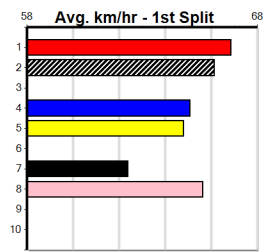

WATTS PRICE ACCOUNTANTS

Distance: 485m, Race Type: Mixed 4/5, Total Prizemoney: $3,875
1st: $2,600, 2nd: $800, 3rd: $400, 4th: $75

DIVINE NATURE (4) can run the hands off the clock when in the clear and he will appreciate the smaller line-up. NIZHONI (5) is racing with confidence and he will be on the pace from the outset. MRS. AVENGER (8) should sprint well fresh.

Watchdog Tips: 4 5 8 1 Bet: Win 4

Table with columns: Form Box, Wgt, Dist, Track, Date, Time, BON, Margin, 1st/2nd (Time), PIR, Checked, Comment, W/R, Split 1, S/P, Grade

1 GREAT VALUE [5] Racing well, rises in class, still keep safe $6.00
BK Dog Apr-21 Sire: FERAL FRANKY Dam: CLOONA LASS
Owner(s): K Mugavin
Winning Distances: < 300m (0) 300 - 399m (2) 400 - 499m (5) 500 - 599m (0) 600 - 699m (0) > 700m (0)
Winning Weights: 31.2(2) 31.6(2) 32.8(2) 33.5(1)
3rd (2) 33.4 450 WBL R8 14-Mar-24 25.52 25.10 4.00L LOCKE BALE (25.25) M/653 . . . 6.78 $21.60 X45
1st (1) 33.5 410 HOR R10 22-Mar-24 23.26 23.01 0.75L BAY TUDOR (23.30) M/21 . . . 10.46 $2.90 5
5th (2) 33.5 450 WBL R6 28-Mar-24 25.56 25.25 4.50L TANGELA BALE (25.25) M/445 . . . 6.78 $22.60 X45
5th (7) 33.3 450 BAL R7 07-Apr-24 25.71 24.91 8.50L CANYA CHARISMA (25.15) M/334 . . . 6.60 $23.80 5
7th (5) 33.4 450 BAL R6 14-Apr-24 26.19 25.59 7.00L CASINO DON (25.72) M/885 . . . 6.75 $29.20 5
2nd (4) 33.0 485 HOR R8 23-Apr-24 27.35 27.27 1.25L ASTON LORD (27.27) M/322 . . . 6.70 $10.20 X45
1st (4) 32.8 450 WBL R7 16-May-24 25.59 25.47 0.50L MAX PEARL (25.62) M/433 . . . 6.71 $4.40 5H
1st (5) 32.8 450 WBL R6 23-May-24 25.47 25.15 0.25L NICKI WHOOP (25.48) Q/222 . . . SW . 6.63 $9.30 5F
Last 3 wins NOT included above
1st (5) 31.6 450 WBL R5 06-Mar-23 25.33 25.33 5.50L AEROPLANE LEXI (25.70) S/111 . . . SW . 6.65 $4.60 X67
1st (1) 31.6 450 WBL R7 13-Mar-23 25.48 25.48 4.75L GALILEO BRAE (25.80) S/111 . . . . 6.72 $1.20 X67
1st (6) 31.2 390 WBL R9 20-Jul-23 22.68 22.03 0.50L THAT'S RARE (22.69) Q/22 . . . . 8.87 $2.60 RW

Box History
Bx 1st 2nd 3rd 4th 5th 6th 7th 8th
1 3 1 2 1 1 1 1
2 3 2 1 1 2 1 1
3 1 1 2 1 1 1 1
4 1 2 1 1 2 2 1
5 2 1 1 2 2 1 1
6 1 1 1 2 1 1 1
7 3 1 1 1 1 1 1
8 1 1 1 1 1 1 1
Prize Best Starts Trk/Dts APM $23733.57 NBT 49-7-11-6 5-0-3-0 9932

2 DEMON KYSAIAH [5] Form and confidence has tapered off, tested $12.00
BK Dog Apr-22 Sire: TOMMY SHELBY Dam: MEPUNGA REMI
Owner(s): D Gilmore
Winning Distances: < 300m (0) 300 - 399m (0) 400 - 499m (3) 500 - 599m (1) 600 - 699m (0) > 700m (0)
Winning Weights: 32.0(1) 32.1(1) 32.2(1) 32.7(1)
1st (7) 32.0 450 SHP R5 22-Apr-24 25.40 24.79 2.25L PAGE ONE NEWS (25.56) Q/111 . . . 6.58 $3.90 RW
1st (6) 32.2 500 BEN R6 26-Apr-24 28.44 28.11 0.75L LAKEVIEW LOTTIE (28.49) M/111 . . . 6.57 $4.10 5
5th (4) 32.2 525 MEP R5 01-May-24 30.71 29.74 6.50L LYNDL SAID NO (30.28) Q/1112 . . . 5.09 $10.00 5
2nd (4) 32.2 525 MEA R12 04-May-24 30.63 29.61 8.00L LADY WILSON (30.07) M/1122 . . . 5.15 $20.10 5
5th (4) 31.9 525 MEA R11 11-May-24 30.70 29.86 12.00 DAINTREE DAZZLER (29.92) Q/1223 . . . 5.12 $24.20 5
7th (8) 32.0 510 SLE R7 19-May-24 29.40 28.53 10.00 AYLA ROSE (28.73) S/677 . . . SW . 9.35 $11.30 5H
4th (2) 32.5 425 BEN R10 24-May-24 24.34 23.90 5.50L DEROGATIVE (23.98) M/664 . . . . 6.71 $15.50 5
6th (6) 33.1 425 BEN R12 31-May-24 24.60 23.72 8.50L IMANI (24.01) S/666 . . . . 6.68 $18.00 5
Last 3 wins NOT included above
1st (7) 32.7 450 SHP R2 07-Mar-24 25.93 25.53 0.50L MAX PEARL (25.96) M/221 . . . . 6.65 $1.90 T3-M
1st (3) 32.1 450 SHP R4 04-Apr-24 25.47 25.47 1.00L JETSON THUNDER (25.54) M/111 . . . SW . 6.59 $3.40 T3-7