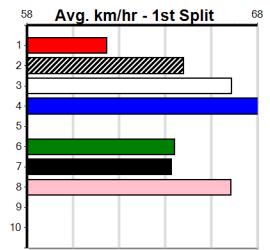

SPORTSBET HT2

Distance: 410m, Race Type: Mixed 6/7 Heat, Total Prizemoney: $2,925
1st: $1,950, 2nd: $600, 3rd: $300, 4th: $75

KETCHIKAN KID (4) was dominant in his debut win at Geelong and he should be suited to this track/distance. LETHAL AVENGER (1) is an improving type and he is drawn to be prominent throughout. TECTONIC (3) is showing some promise

Watchdog Tips: 4 1 3 8 Bet: Box Trifecta 1,3,4,8 ($10 for 41.67%)

LETHAL AVENGER [7] Improving type, drawn to get the breaks, danger $3.60
BKW Dog Sep-22 Sire: TOMMY SHELBY Dam: AVENGER LASS
Owner(s): R Oppenhuis
Trainer: George Borg (Maryborough)
ENG BEN 2024-06-07
Winning Distances: < 300m (0) 300 - 399m (1) 400 - 499m (0) 500 - 599m (0) 600 - 699m (0) > 700m (0)
Winning Weights: 29.0(1)
Box History table and statistics.

MOONLIGHT GRAND [7] Handy effort two runs back, can run a drum $8.00
BK Bitch Aug-22 Sire: FLYING RICCIARDO Dam: MOSSY GIRL
Owner(s): R Gore
Trainer: Garry George (Beulah)
Winning Distances: < 300m (0) 300 - 399m (0) 400 - 499m (1) 500 - 599m (0) 600 - 699m (0) > 700m (0)
Winning Weights: 27.8(1)
Box History table and statistics.

TECTONIC [7] Better for the run here last time, threat if steps $4.80
BK Bitch Apr-22 Sire: FERAL FRANKY Dam: RIFTED SPIRIT
Owner(s): C Brennan
Trainer: Colin Brennan (Napoleons)
Winning Distances: < 300m (0) 300 - 399m (1) 400 - 499m (0) 500 - 599m (0) 600 - 699m (0) > 700m (0)
Winning Weights: 26.1(1)
Box History table and statistics.

KETCHIKAN KID [7] Never headed on debut, hard to hold out $4.00
BK Dog Aug-22 Sire: FLYING RICCIARDO Dam: MISS MORRISSET
Owner(s): R Geall
Trainer: David Geall (Lara)
Winning Distances: < 300m (0) 300 - 399m (0) 400 - 499m (1) 500 - 599m (0) 600 - 699m (0) > 700m (0)
Winning Weights: 32.3(1)
Box History table and statistics.

*** VACANT BOX ***
Sire: Dam:
Owner(s):
Trainer:
Winning Distances: < 300m (0) 300 - 399m (0) 400 - 499m (0) 500 - 599m (0) 600 - 699m (0) > 700m (0)
Winning Weights:
Box History