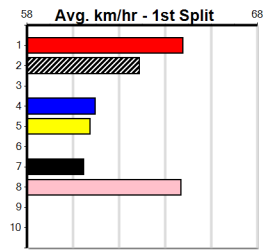

CHS GROUP (1-3 WINS)

Distance: 485m, Race Type: Restricted Win, Total Prizemoney: $3,340
1st: $2,230, 2nd: $690, 3rd: $345, 4th: $75

PAW BRADLEY (7) has been impressive to date and he can work into the mix in the middle stages.
SPIN AND BURN (8) caught the eye last time out and she will get plenty of room to balance up.
BALLOON HEAD (1) has the good draw.

Watchdog Tips: **7** **8** **1** **4** **Bet:** Box Quinella 5,7,8 ($10 for 333.33%)

1

BALLOON HEAD (NSW)[5] **Better than his past few runs, can threaten** **$7.50**

BK Dog Apr-21 Sire: ASTON DEE BEE Dam: NO SPARKLE LEICA Trainer: Christian Roberts (Terang)

Owner(s): M Roberts

Winning Distances: < 300m (0) 300 - 399m (2) 400 - 499m (1) 500 - 599m (0) 600 - 699m (0) > 700m (0)

Winning Weights: 34.0(1) 34.7(2)

Run	Pos	Dist	Track	Date	Time	BOB	Margin	1st/2nd (Time)	PIR	Checked	Comment	WR	Split 1	S/P	Grade
3rd (2)	34.9	450	WBL	R9	22-Feb-24	26.05	25.25	7.50L BETSIE BALE (25.55)	M/633	.	.	.	6.98	$6.30	5
3rd (2)	34.3	390	BAL	R12	27-Feb-24	22.27	21.65	4.50L MR. BARTENDER (21.97)	S/63	.	.	.	8.63	$17.50	5
7th (2)	34.3	390	WBL	R10	07-Mar-24	23.01	21.79	14.00 CREATOR (22.04)	S/87	.	.	.	9.00	$36.10	5
5th (5)	34.0	390	WBL	R11	14-Mar-24	22.62	22.09	3.00L SIDE OF ICE (22.43)	S/87	.	.	.	8.78	$12.80	5
4th (3)	34.8	390	WBL	R4	11-Apr-24	22.36	22.09	2.25L TINKER DOT (22.21)	M/45	.	.	.	8.74	$10.70	5
4th (3)	34.8	390	WBL	R8	22-Apr-24	22.72	22.06	4.75L INDY DELTA (22.39)	S/75	.	SW	.	8.93	$2.70	SH
5th (5)	34.5	390	WBL	R6	29-Apr-24	22.79	22.39	4.75L ASTON INDY (22.46)	S/77	.	.	.	9.11	$8.10	5
4= (7)	35.0	400	GEL	R10	28-May-24	22.97	22.41	8.50L SUPER TONE (22.41)	M/54	.	.	.	8.73	$11.40	T3-5

Last 3 wins NOT included above

Run	Pos	Dist	Track	Date	Time	BOB	Margin	1st/2nd (Time)	PIR	Checked	Comment	WR	Split 1	S/P	Grade
1st (8)	34.0	461	DHO	R3	25-Jul-23	26.22	26.05	1.5L WYNBURN DOZER (26.33)	0	.	SWAB	.	5.08	$11.00	JM
1st (8)	34.7	390	WBL	R4	27-Nov-23	22.69	22.34	1.25L SKIDAMARINK (22.77)	M/21	.	SW	.	8.66	$1.60	X67
1st (5)	34.7	390	WBL	R9	15-Jan-24	22.47	22.30	0.05L GOLDEN SCOTCH (22.48)	S/42	.	.	.	8.64	$1.70	6G

Box History

Bx	1st	2nd	3rd	4th	5th	6th	7th	8th
1								
2			2	2				2
3				2	1			
4					1			1
5	1	1						
6		1	1		2			
7					1			1
8	2	1						

Prize Best Starts Trk/Dts APM $7730.00 FSH 26-3-4-3 0-0-0-0 2239