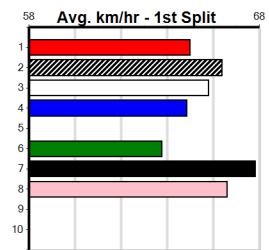

ON-SITE ENGINEERING

Distance: 410m, Race Type: Mixed 3/4, Total Prizemoney: $3,360
1st: $2,250, 2nd: $690, 3rd: $345, 4th: $75

ASTON NERO (8) has a top record here and he owns a sizzling 22.93 PB over this journey. UDANI BALE (1) is racing with confidence and he is drawn to be on the pace from the outset. LEKTRA TONY (7) can come out running at times.

Watchdog Tips:	8	1	7	6	Bet:	Win 8

1	UDANI BALE (NSW)[4]	Racing well, has the right draw, main danger										$3.60
	LTBD Dog Apr-21	Sire: FERAL FRANKY Dam: DYNA CARMEN										Trainer: Andrea Gurry (Nhill)
	Owner(s): A Gurry											
	Winning Distances: < 300m (0) 300 - 399m (2) 400 - 499m (11) 500 - 599m (0) 600 - 699m (0) > 700m (0)											
	Winning Weights: 32.5(2) 32.6(1) 32.9(2) 33.0(2) 33.2(3) 33.9(1) 34.1(1) 34.2(1)											
	7th (1) 33.5 435 SLE R5 17-Mar-24 24.79 24.32 7.00L MY NEO (24.32) M/777 . . . . . 5.41 $26.10 X45											
	7th (8) 32.5 410 HOR R11 27-Mar-24 23.50 22.70 6.00L SPRING BART (23.11) M/66 . . . . . 10.66 $4.70 5											
	6th (4) 33.0 410 HOR R8 05-Apr-24 24.01 23.32 10.00 MAXED OUT (23.32) M/56 . . . . . 10.55 $10.10 X45											
	7th (1) 33.0 390 BAL R2 14-Apr-24 23.04 22.49 6.00L JOLENE BALE (22.65) M/66 . . . . . 8.68 $4.20 5											
	1st (3) 33.9 410 HOR R12 14-May-24 23.41 23.14 2.00L ORSON FURY (23.54) Q/11 . . . . . 10.47 $2.60 5											

2	BELIEVING [4]	Capable but may get crowded early, place best										$8.00
	BK Dog Jan-21	Sire: BARCIA BALE Dam: TANTALISE										Trainer: Peter Frost (Heathcote)
	Owner(s): SEE THE DREAM (SYN), S Buccilli, B Buccilli											
	Winning Distances: < 300m (0) 300 - 399m (5) 400 - 499m (9) 500 - 599m (0) 600 - 699m (0) > 700m (0)											
	Winning Weights: 35.2(1) 35.3(1) 35.7(1) 35.8(2) 35.9(1) 36.1(2) 36.3(2) 36.5(1) 36.7(2) 37.0(1)											
	1st (4) 36.3 425 BEN R10 26-Jan-24 24.02 23.85 0.50L EXPLOSIVE DEBT (24.05) M/122 . . . . . 6.52 $10.00 4											
	2nd (8) 36.0 390 WBL R5 07-Feb-24 22.26 21.78 1.75L JUDY'S REDEEMER (22.14) M/33 . . . . . 8.65 $6.80 X45											
	2nd (1) 36.4 390 SHP R4 17-Feb-24 22.03 21.84 2.75L POWER OUT (21.84) M/22 . . . . . 8.45 $9.90 X45											
	3rd (1) 36.3 410 HOR R8 27-Feb-24 23.41 23.07 3.25L YANIC BALE (23.20) M/13 . . . . . 10.39 $12.30 X45											
	4th (4) 36.7 425 BEN R8 08-Mar-24 24.45 23.69 7.00L RED REACTOR (23.98) M/224 . . . . . 6.55 $11.10 FFA											

3	PRESSURE RISING [4]	Needs to lead, too much pace in this event										$12.00
	BK Bitch Mar-20	Sire: DYNA DOUBLE ONE Dam: THUMBS										Trainer: Shawn Fullerton (Red Cliffs)
	Owner(s): S Fullerton											
	Winning Distances: < 300m (0) 300 - 399m (3) 400 - 499m (9) 500 - 599m (0) 600 - 699m (0) > 700m (0)											
	Winning Weights: 26.8(1) 27.4(3) 27.7(1) 27.8(2) 28.0(1) 28.1(1) 28.3(1) 28.5(1) 28.8(1)											
	2nd (5) 28.2 395 MBR R5 14-Apr-24 22.70 22.28 1.75L WHERE'S POPPY (22.58) M/11 . . . . . 5.10 $21.00 5											
	1st (1) 28.3 410 HOR R6 19-Apr-24 23.83 23.40 1.75L MR. STIRLING (23.95) M/11 . . . . . 10.41 $3.50 5											
	7th (3) 28.4 390 BAL R11 24-Apr-24 23.28 22.02 18.00 GAS LANTERN (22.02) M/46 . . . . . 8.76 $19.80 5											
	6th (5) 28.2 410 HOR R6 30-Apr-24 23.84 23.20 8.50L LADY JULIA (23.26) Q/57 . . . . . 10.54 $59.20 FFA											
	7th (2) 28.1 350 MBS R8 07-May-24 19.81 19.27 8.00L MY REASON (19.27) M/45 . . . . . 7.11 $26.00 X345