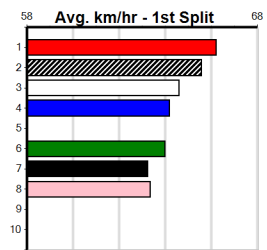

Horsham

5

3:41PM

(VIC time)

WEBBICON MARINE (1-3 WINS)

Distance: 410m, Race Type: Restricted Win, Total Prizemoney: $2,925
1st: $1,950, 2nd: $600, 3rd: $300, 4th: $75

KRIS BAR PADDY (1) put on a dominant display here last time and he looks very well graded again.
MUSIC LESSON (6) was impressive last time when placed behind the red and she will be strong late. HENRY BALE (4) just needs room early on.

Watchdog Tips: **1** **6** **4** **8** **Bet:** **Win 1**

Form Box Wgt Dist Track Date Time BON Margin 1st/2nd (Time) PIR Checked Comment W/R Split 1 S/P Grade

1

KRIS BAR PADDY [5] Biks **Dominant here last time, drawn to lead, yes** **$2.40**
BK Dog **Mar-22** **Sire: ASTON DEE BEE** **Dam: WHITE AMBUSH**
Owner(s): K Abey **Trainer: Wayne Hooke (Huntly)**
Winning Distances: < 300m (0) 300 - 399m (0) 400 - 499m (3) 500 - 599m (0) 600 - 699m (0) > 700m (0)
Winning Weights: 31.3(1) 31.9(1) 32.4(1)

Box	1st	2nd	3rd	4th	5th	6th	7th	8th
1							1	
2								1
3	1							1
4	1		1	1		1		
5				2				1
6	1							1
7			1			1		
8		1						

6th (1) 32.4 450 SHP R5 01-Apr-24 25.96 25.11 11.00 GO GO EVIE (25.25) M/444 . . . 6.84 $47.90 X67
6th (2) 32.3 450 SHP R5 18-Apr-24 25.96 25.39 7.50L UP IN ARMS (25.44) M/124 . . . 6.67 $6.30 T3-RW
1st (4) 31.9 450 SHP R4 25-Apr-24 25.69 25.30 0.25L SPIT THE CHIPS (25.71) M/111 . . . 6.62 $3.50 X67
7th (3) 31.7 410 HOR R4 30-Apr-24 24.05 23.20 7.00L TASTE OF HELL (23.57) M/67 . . . 10.54 $19.70 X67
3= (4) 31.9 450 SHP R7 09-May-24 25.93 25.42 7.50L TAT LEAH (25.42) M/124 . . . 6.66 $4.60 6G
2nd (8) 31.9 450 SHP R9 13-May-24 25.71 25.06 0.50L CAPALA (25.69) Q/222 . . . W 6.65 $12.80 X67
7th (6) 31.7 450 SHP R5 20-May-24 25.91 25.27 6.50L UNLEASH IN MIAMI (25.45) M/337 . . . W 6.72 $63.80 RWH
1st (3) 31.3 410 HOR R2 28-May-24 23.38 22.94 4.00L MUSIC LESSON (23.65) Q/11 . . . 10.44 $7.20 X67

Last 3 wins NOT included above

1st (6) 32.4 450 SHP R3 08-Feb-24 25.89 25.34 0.75L ANDO'S JAE (25.93) M/111 . . . W 6.74 $3.40 M

Prize Best $5065.00
Starts 23.38(3)-28/5/24
Trk/Dts 16-3-1-2
APM 2-1-0-0 4229

2

CANYA ENHANCE (NSW)[6] **Steady of late, may get crowded early, tested** **$10.00**
F Dog **Apr-21** **Sire: BARCIA BALE** **Dam: OPTICAL**
Owner(s): M Roberts **Trainer: Mark Roberts (Terang)**
Winning Distances: < 300m (0) 300 - 399m (1) 400 - 499m (1) 500 - 599m (0) 600 - 699m (0) > 700m (0)
Winning Weights: 30.6(1) 31.9(1)

Box	1st	2nd	3rd	4th	5th	6th	7th	8th
1	1			1				
2	1				1			
3	1							
4		1						1
5			3					
6			1	1				
7								1
8								

3rd (4) 31.5 350 TRA R11 16-Aug-23 20.06 19.84 3.25L HOT LIPS (19.84) M/43 . . . 6.77 $10.50 X67
3rd (5) 31.7 400 WGL R9 20-Aug-23 23.16 22.46 2.25L BLUE TICK NELSON (23.01) M/62 . . . 8.62 $36.00 X67
3rd (4) 31.3 350 HVL R5 27-Aug-23 19.92 19.46 7.00L HIGH REGARD (19.46) S/4 . . . V14 . 6.72 $1.90 T3-6
ST (-) 30.1 390 SHP 25-Jan-24 Trial Not Cleared S/33 . . . Fof6 . 8.48 . ST
ST (-) 31.2 390 WBL 11-Apr-24 22.31 12.00 Trial Cleared M/11 . . . 1of4 . 8.64 . ST
4th (5) 31.5 390 WBL R12 22-Apr-24 22.77 22.06 10.00 AMINAH (22.07) M/34 . . . 8.95 $6.90 SH
4th (1) 31.6 390 WBL R4 16-May-24 22.37 21.89 7.00L BLACKPOOL SLADE (21.89) M/33 . . . 8.92 $3.50 6G
7th (8) 31.6 390 WBL R2 30-May-24 23.03 21.92 15.00 DEROGATIVE (21.99) M/37 . . . 8.89 $16.90 RWH

Last 3 wins NOT included above

1st (2) 30.6 350 TRA R1 19-May-23 20.21 20.07 6.50L CALCRAFT BALE (20.65) M/11 . . . 6.72 $3.30 M
1st (1) 31.9 400 WGL R2 25-Jul-23 23.14 22.72 2.75L STARTER'S KING (23.32) M/11 . . . 8.45 $1.30 X67

Prize Best $5415.00
Starts FSH
Trk/Dts 13-2-1-4
APM 0-0-0-0 871