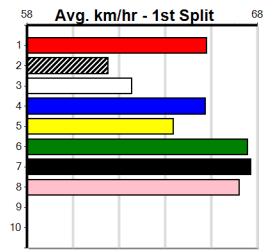

WARRACK BUTCHERY

Distance: 410m, Race Type: Grade 5, Total Prizemoney: $2,925
1st: $1,950, 2nd: $600, 3rd: $300, 4th: $75

GIFTED BLAZER (6) is an explosive talent when fit and he is expected to race well fresh. HARTLEY BALE (1) is drawn to hold a forward spot early and he is a powerful type when in the clear. XYLUS BALE (7) loves racing around this circuit.

Watchdog Tips: 6 1 7 2 Bet: Win 6

HARTLEY BALE (NSW)[5] Placed in two of his past three, main danger $4.60
BK Dog Jan-21 Sire: DYNA VILLA Dam: DYNA WINTER
Owner(s): A Gurry
Trainer: Andrea Gurry (Nhill)
Winning Distances: < 300m (0) 300 - 399m (8) 400 - 499m (6) 500 - 599m (0) 600 - 699m (0) > 700m (0)
Winning Weights: 30.3(1) 30.7(2) 30.8(2) 30.9(1) 31.1(2) 31.2(2) 31.3(1) 31.5(1) 31.6(1) 31.9(1)
Box History table and Prize Best Starts Trk/Dts APM summary.

PRINCESS GYPSY [5] Strong type, can follow the red through, value $10.00
BK Bitch May-21 Sire: AUSSIE INFRARED Dam: DYNA GYPSY
Owner(s): S Bunchusri
Trainer: Suwit Bunchusri (Talbot)
Winning Distances: < 300m (0) 300 - 399m (0) 400 - 499m (3) 500 - 599m (2) 600 - 699m (0) > 700m (0)
Winning Weights: 27.3(1) 27.8(1) 28.7(2) 28.9(1)
Box History table and Prize Best Starts Trk/Dts APM summary.

BRAVADO [5] First look here, needs to lead, tough ask $12.00
BK Dog Apr-22 Sire: EQUALIZER Dam: SEGOVIA
Owner(s): SBS (SYN), S Buccilli, B Buccilli, S Gardiner
Trainer: Peter Frost (Heathcote)
Winning Distances: < 300m (0) 300 - 399m (2) 400 - 499m (1) 500 - 599m (0) 600 - 699m (0) > 700m (0)
Winning Weights: 36.0(1) 36.7(1) 36.8(1)
Box History table and Prize Best Starts Trk/Dts APM summary.

TRESPASSING [5] Shows promise, draw is a concern, place best $4.20
RF Dog May-22 Sire: ASTON DEE BEE Dam: APPOINTED
Owner(s): A Tullio
Trainer: Garry George (Beulah)
Winning Distances: < 300m (0) 300 - 399m (0) 400 - 499m (2) 500 - 599m (1) 600 - 699m (0) > 700m (0)
Winning Weights: 32.8(1) 32.9(1) 33.0(1)
Box History table and Prize Best Starts Trk/Dts APM summary.

GANYA DREAM (NSW)[5] *** SCRATCHED *** $99.00
RF Bitch Feb-22 Sire: FERNANDO BALE Dam: JUST TERMS
Owner(s): P Hammerstein
Trainer: Paul Hammerstein (Ararat)
Winning Distances: < 300m (0) 300 - 399m (0) 400 - 499m (3) 500 - 599m (0) 600 - 699m (0) > 700m (0)
Winning Weights: 26.0(1) 26.1(1) 26.2(1)
Box History table and Prize Best Starts Trk/Dts APM summary.