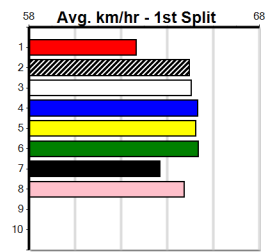

GREYHOUND ADOPTION PROGRAM

Distance: 410m, Race Type: Grade 5, Total Prizemoney: $2,925
1st: $1,950, 2nd: $600, 3rd: $300, 4th: $75

DISGUISE (3) has a great record here to date and he should be able to assume control soon after box rise. WILD REPUTATION (1) can pounce on the arm and he will give a great sight, while TADEN BALE (5) just needs a little luck early on.

Watchdog Tips: **3** **1** **5** **8** **Bet:** **Win 3**

1

WILD REPUTATION (NSW)[5] **Back in form, settles on the speed, main danger** **$4.80**
FBD Dog Nov-20 **Sire: ORSON ALLEN Dam: BROKEN TALENT** **Trainer: Donna Knight (Talbot)**
Owner(s): G Zraybi
Winning Distances: < 300m (0) 300 - 399m (9) 400 - 499m (2) 500 - 599m (0) 600 - 699m (0) > 700m (0)
Winning Weights: 30.3(1) 30.4(1) 30.7(1) 30.8(2) 31.0(1) 31.1(2) 31.2(2) 31.4(1)

Form	Box	Wgt	Dist	Track	Date	Time	BOB	Margin	1st/2nd (Time)	PIR	Checked	Comment	WR	Split 1	S/P	Grade
1st	(5)	31.2	390	BAL	R5	08-Apr-24	22.25	22.25	3.00L COFFEE AND CREAM (22.44)	M/11	.	.	.	8.36	$21.20	T3-5
4th	(4)	30.9	395	TRA	R6	12-Apr-24	22.56	22.16	6.00L TRICKSTER'S HALO (22.16)	S/744	.	.	.	3.82	$46.30	X45
3rd	(7)	30.7	390	BAL	R4	21-Apr-24	22.69	22.23	2.75L BIG CONE TONE (22.51)	M/23	.	.	.	8.53	$4.50	5
7th	(6)	30.0	425	BEN	R5	03-May-24	24.66	23.69	14.00 BEN SHAKER (23.74)	M/457	.	.	.	6.69	$74.40	X34
5th	(4)	30.0	390	BAL	R3	15-May-24	22.59	22.06	5.50L INTER STAR FIRE (22.24)	M/66	.	SW	.	8.80	$12.90	5
6th	(3)	30.1	390	BAL	R4	22-May-24	22.99	21.85	11.00 WHAT HOPE (22.27)	M/64	.	.	.	8.99	$12.50	5
1st	(8)	30.3	390	BAL	R4	27-May-24	22.37	22.20	1.75L IDYLLIC POINT (22.49)	M/11	.	.	.	8.50	$16.30	X45
3rd	(3)	30.4	425	BEN	R4	31-May-24	24.57	23.72	4.75L OUR GIRL ROXY (24.25)	M/543	.	.	.	6.67	$10.10	5

Last 3 wins NOT included above

1st	(6)	30.4	390	BAL	R4	17-Jul-23	22.56	22.30	1.25L RAVENNA BALE (22.64)	M/22	.	.	.	8.72	$2.40	T3-5
1st	(8)	31.1	390	BAL	R4	30-Oct-23	22.37	22.27	1.00L SWORD DANCER (22.42)	M/11	.	.	.	8.47	$2.00	T3-5
1st	(8)	31.4	425	BEN	R5	10-Nov-23	24.12	23.55	0.50L LISSY FERNANDO (24.14)	M/111	.	.	R	6.64	$4.10	5

Box History

Box	1st	2nd	3rd	4th	5th	6th	7th	8th
1	1	4						
2	1	1	1	1				1
3	1	1	2	2		3		
4	2	3	1	2	1	2		1
5	1	2	1					1
6	1							3
7		1	2		1	1	1	
8	4	2						1

Prize Best Starts Trk/Dts APM $31930.00 NBT 57-11-14-6 2-0-1-0 3548