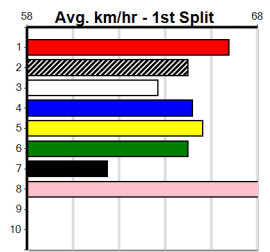

SPORTSBET HT1

Distance: 410m, Race Type: Mixed 6/7 Heat, Total Prizemoney: $2,925
1st: $1,950, 2nd: $600, 3rd: $300, 4th: $75

LEAP OF FAITH (8) was simply dominant here last week and she will take a power of beating again.
MAGNET MOVER (5) will appreciate the empty draw and has a nice turn of foot once balanced.
INGA JOHNNY (4) has solid claims.

Watchdog Tips: 8 5 4 1 Bet: Win 8

Form Box Wgt Dist Track Date Time BON Margin 1st/2nd (Time) PIR Checked Comment W/R Split 1 S/P Grade

GOLD BENZ (SA)[6] Back in form, can show early speed, respect $6.00
Owner(s): P Wescott
Winning Distances: < 300m (0) 300 - 399m (1) 400 - 499m (1) 500 - 599m (0) 600 - 699m (0) > 700m (0)
Winning Weights: 35.1(2)
2nd (8) 34.8 410 HOR R4 05-Apr-24 23.70 23.32 1.00L ASTON BUTTERS (23.63) M/11 . . . . 10.39 $4.70 X67
4th (4) 34.8 450 BAL R9 14-Apr-24 26.23 25.59 2.75L GEORGE JETSON (26.05) Q/111 . . . . 6.57 $4.00 X67
4th (3) 34.5 410 HOR R3 19-Apr-24 23.79 23.40 1.5L ASTON LUTON (23.68) M/22 . . . . 10.37 $1.60 X67
8th (2) 34.5 425 BEN R3 26-Apr-24 24.84 23.85 12.00 TIME TO PROPHET (24.00) M/388 . . . . 6.65 $4.40 7
2nd (4) 34.7 400 GEL R10 07-May-24 22.86 22.58 1.75L RUXTON SPICE (22.74) M/22 . . . . 8.43 $2.50 X67
5th (4) 34.7 425 BEN R3 17-May-24 24.38 23.88 3.25L JOROGUMO (24.17) M/134 . . . . 6.55 $10.50 X67
3rd (2) 34.9 400 GEL R3 23-May-24 22.99 22.37 2.50L FABRICATE (22.83) Q/22 . . . . 8.62 $1.40 X67
1st (5) 35.1 390 SHP R2 27-May-24 22.23 21.84 0.75L BONE SHAKER (22.27) Q/11 . . . . 8.42 $2.10 X67
Last 3 wins NOT included above
1st (2) 35.1 400 GEL R10 25-Mar-24 22.80 22.68 13.00 STRAIGHT FACTS (23.66) M/111 . . . . 8.51 $1.30 M

Box History
Bx 1st 2nd 3rd 4th 5th 6th 7th 8th
1 . . . .
2 1 . . . .
3 . . . . . 1 . . . .
4 . 1 . . . .
5 1 . . . .
6 . . . .
7 . . . .
8 . 1 . . . .
Prize Best $5000.00
Starts NBT
Trk/Dts 9-2-2-1
APM 2-0-1-0 4178

HARBOUR LIGHTS [7] Still learning, pace out wide is a worry, tested $21.00
Owner(s): SEE THE DREAM (SYN), S Buccilli, B Buccilli
Winning Distances: < 300m (0) 300 - 399m (1) 400 - 499m (0) 500 - 599m (0) 600 - 699m (0) > 700m (0)
Winning Weights: 28.4(1)
7th (6) 29.0 425 BEN R1 04-Nov-23 25.17 23.81 13.00 STACY'S MUM (24.29) S/556 . . SW . 6.75 $12.30 MH
2nd (3) 29.1 390 SHP R1 09-Nov-23 22.59 22.19 1.25L CINNABAR ICON (22.52) Q/11 . . V28 . 8.56 $4.80 M
ST (-) 29.1 390 SHP M 01-Feb-24 22.63 . . 0.01L Trial Cleared M . . . . 1of1 . . . . ST
6th (3) 29.3 390 SHP R2 02-May-24 23.39 22.35 13.00 GO GO JEFF (22.52) M/35 . . . . 8.75 $7.00 T3-M
1st (4) 28.4 390 SHP R1 23-May-24 22.42 22.21 4.25L NOTORIOUS BLAZE (22.71) Q/11 . . . . 8.47 $2.00 T3-M
8th (5) 28.4 390 SHP R3 30-May-24 23.26 22.15 7.50L SCOTT SHENANIGAN (22.74) Q/28 . . . . 8.64 $16.40 7
Last 3 wins NOT included above

Box History
Bx 1st 2nd 3rd 4th 5th 6th 7th 8th
1 . . . .
2 . . . .
3 . . . . . 1 . . . .
4 1 . . . .
5 . . . .
6 . . . .
7 . . . .
8 . . . .
Prize Best $1320.00
Starts FSH
Trk/Dts 5-1-1-0
APM 0-0-0-0 1064