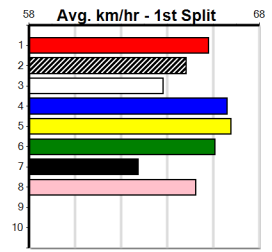

GREYHOUND CLUBS VICTORIA

Distance: 410m, Race Type: Grade 5, Total Prizemoney: $2,925
1st: $1,950, 2nd: $600, 3rd: $300, 4th: $75

PRESS START (2) has been racing well in stronger company of late and she has the speed to lead throughout. ZAPATRON (1) was impressive two runs back and he is drawn to get the gun run.
CHANGE OF HABIT (6) should fire fresh.

Watchdog Tips: 2 1 6 5 **Bet:** Win 2

1

ZAPATRON [5] **Strong effort two runs back, main danger** **$4.00**
BD Dog Sep-21 Sire: DYNA TRON Dam: CATALINA ICON Trainer: Kevin Ashton (Charlton)
Owner(s): K Ashton
Winning Distances: < 300m (0) 300 - 399m (0) 400 - 499m (4) 500 - 599m (0) 600 - 699m (0) > 700m (0)
Winning Weights: 32.2(1) 32.3(1) 32.5(2)

Run	Pos	Dist	Track	Date	Time	BON	Margin	1st/2nd (Time)	PIR	Checked	Comment	WR	Split 1	S/P	Grade
2nd	(3)	32.3	410	HOR	R11	21-Nov-23	23.61	22.93	6.00L BISMUTH (23.19)	M/22	.	.	10.41	$2.00	5H
4th	(2)	32.4	410	HOR	R8	28-Nov-23	23.53	22.69	4.75L MELINA VELLA (23.21)	M/43	.	.	10.32	$8.50	5F
7th	(8)	32.6	410	HOR	R7	05-Dec-23	24.12	23.05	16.00 BAY TUDOR (23.05)	M/88	.	.	10.97	$13.50	5
6th	(1)	32.8	410	HOR	R5	19-Dec-23	23.95	23.24	9.50L SOFIA RIOT (23.30)	M/66	.	VO	10.58	$12.40	X45
8th	(7)	32.3	410	HOR	R10	09-Jan-24	23.96	23.12	9.50L MR. BARTENDER (23.31)	M/64	.	.	10.67	$27.90	5
7th	(4)	32.6	410	HOR	R10	30-Apr-24	23.97	23.20	8.00L TIGGERLONG FLYER (23.41)	M/77	.	.	10.69	$53.00	5
2nd	(5)	32.2	425	BEN	R10	15-May-24	24.05	24.04	0.10L HALEIGH VELLA (24.04)	M/222	.	.	6.65	$7.00	T3-5
7th	(6)	32.5	425	BEN	R10	24-May-24	24.57	23.90	8.50L DEROGATIVE (23.98)	M/778	.	.	6.72	$51.00	5

Last 3 wins NOT included above

1st	(8)	32.5	410	HOR	R3	23-May-23	23.45	22.87	3.00L INDY DELTA (23.65)	M/11	.	.	10.47	$6.20	7
1st	(3)	32.3	425	BEN	R10	26-Jul-23	24.49	24.12	1.75L SOLITARY FLICKER (24.60)	M/442	.	.	6.71	$8.30	T3-6
1st	(4)	32.2	410	HOR	R12	07-Oct-23	23.37	23.12	2.50L TRIBUTE BALE (23.54)	Q/11	.	.	10.29	$3.00	T3-5

Box History

Bx	1st	2nd	3rd	4th	5th	6th	7th	8th
1	1	2					1	1
2		1	1	1				
3	1	1	1	1		1	1	
4	1			1				2
5		1	1	1				
6								1
7								1
8	1							1

Prize Best Starts Trk/Dts APM

Prize	$11185.00
Best Starts	23.37(4)-7/10/23
Trk/Dts	25-4-5-2
APM	18-3-3-2
APM	1766