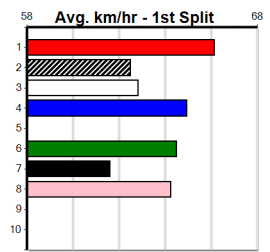

LOCKS CONSTRUCTIONS

Distance: 485m, Race Type: Grade 5, Total Prizemoney: $3,340
1st: $2,230, 2nd: $690, 3rd: $345, 4th: $75

WEBLEC WHISTLER (6) returned to form with a strong 27.47 win here and he meets a similar line-up today. LALA RAPID (7) has a good record here and he will get a nice cart across early on. ALLEY OOP (1) has the good draw

Watchdog Tips: **6** **7** **1** **3** **Bet:** **Win 6**

1

ALLEY OOP [5] **Goes well here, get the gun run, can threaten** **$4.00**

BK Bitch Dec-21 Sire: SUPERIOR PANAMA Dam: GEMILLY

Owner(s): K Pitt Trainer: Garry George (Beulah) ENG BEN 2024-06-07

Winning Distances: < 300m (0) 300 - 399m (0) 400 - 499m (3) 500 - 599m (1) 600 - 699m (0) > 700m (0)

Winning Weights: 27.7(1) 27.8(2) 27.9(1)

Rank	Draw	Dist	Track	Date	Time	BON	Margin	1st/2nd (Time)	PIR	Checked	Comment	WR	Split 1	S/P	Grade
8th	(7)	28.0	485	HOR	R6	27-Mar-24	28.06	26.95	13.00	HARTNEY (27.16)	M/668	.	.	.	6.71 $24.50 RWH
6th	(6)	27.9	485	HOR	R9	02-Apr-24	28.15	27.16	11.00	NELLIE ZOOM (27.40)	M/646	.	.	.	6.89 $12.70 X67
1st	(1)	27.9	485	HOR	R9	05-Apr-24	27.88	27.24	0.25L	BURN THE BEND (27.89)	M/421	.	SW	.	6.73 $1.70 X67
3rd	(3)	27.9	500	BEN	R5	28-Apr-24	28.67	27.81	3.5L	BROOMBRAE TOMMY (28.43)	M/633	.	.	.	6.87 $5.30 5NP
6th	(3)	27.8	500	BEN	R6	03-May-24	28.72	28.12	7.50L	VALKYRIE (28.20)	M/666	.	.	.	6.66 $57.50 5H
1st	(6)	27.8	500	BEN	R4	17-May-24	28.44	28.08	2.00L	POLLY ROCKET (28.57)	M/321	.	.	.	6.75 $8.70 RW
4th	(5)	27.8	450	WBL	R8	23-May-24	25.59	25.15	5.50L	BOROUGH BANKER (25.23)	M/854	.	.	.	6.83 $46.40 X45
4=	(2)	27.8	485	HOR	R8	28-May-24	27.75	26.95	8.50L	NIZHONI (27.16)	M/566	.	.	.	6.74 $3.20 5

Last 3 wins NOT included above

1st	(1)	27.7	410	HOR	R1	01-Jan-24	23.25	23.01	0.50L	WESTERN BALE (23.28)	M/22	.	.	.	10.50 $3.80 M
1st	(1)	27.8	485	HOR	R9	16-Jan-24	27.54	27.30	1.5L	FLED THE SCENE/IDYLLIC	M/452	.	.	.	6.80 $7.50 X67

Box History

Bx	1st	2nd	3rd	4th	5th	6th	7th	8th
1	3			2				
2		1	2	1	1			
3		1	2			2		
4		3						
5				1	1			
6	1					1		
7								1
8		1						1

Prize Best Starts Trk/Dts APM $13027.50 27.54(1)-16/1/24 25-4-6-4 12-2-0-2 7589