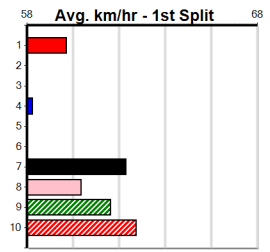

CRYMELON KENNELS

1
2:19PM

(VIC time)

Distance: 410m, Race Type: Maiden, Total Prizemoney: $2,535
1st: $1,680, 2nd: $520, 3rd: $260, 4th: $75

LORD APOLLON (3) is a member of a strong kennel and his dam has produced some talented types. BLACK STATESMAN (5) is another who hails from a strong kennel and he is bred for speed. PAW LOUIS (8) is the best of the raced brigade

Watchdog Tips: **3** **5** **8** **1** **Bet:** **Win 3**

1

REV MICHAEL [M] **Placed in two of his past three, must respect** **$7.50**
BK Dog Mar-22 Sire: SHIMA SHINE Dam: JD REVELATION Trainer: Troy Hammerstein (Ararat)
Owner(s): P Hammerstein
Winning Distances: < 300m (0) 300 - 399m (0) 400 - 499m (0) 500 - 599m (0) 600 - 699m (0) > 700m (0)
Winning Weights:
3rd (4) 37.1 450 BAL R1 11-Mar-24 26.24 25.69 8.00L CANYA DREAM (25.69) S/554 . . . . . 6.95 $1.40 T3-M
7th (7) 36.6 450 BAL R1 20-Mar-24 26.04 25.01 9.50L ZIPPING WHINCUP (25.40) S/877 . . . . . 7.00 $5.60 M
8th (1) 36.9 460 GEL R2 29-Mar-24 27.22 25.69 15.00 WREN BALE (26.18) M/687 . . . . . 6.77 $23.10 M
5th (3) 36.3 450 BAL R2 17-Apr-24 26.53 25.13 14.00 ENZO ENVY (25.59) S/766 . . . . . 6.97 $13.40 M
8th (7) 36.2 460 GEL R3 23-Apr-24 26.81 25.73 10.00 FALLON BALE (26.14) M/658 . . . . . 6.97 $19.70 M
3rd (1) 36.3 460 GEL R3 07-May-24 26.18 25.79 3.25L WHATEVER HE SAID (25.96) M/454 . . . . . 6.81 $9.20 M
4th (6) 36.4 460 GEL R3 14-May-24 26.44 25.61 5.50L RUN DON'T WALK (26.07) S/754 . . . . . 6.96 $7.50 M
2nd (4) 35.8 460 GEL R4 21-May-24 26.49 25.73 2.25L RIVIA ROBIN (26.34) S/432 . . . . . 6.94 $4.90 M
Last 3 wins NOT included above

Box History

Bx	1st	2nd	3rd	4th	5th	6th	7th	8th
1			1				1	1
2								
3					1			
4	1	1			1			
5								
6				1				
7								1
8	1							1

Prize Best	$1010.00
Starts	FSH
Trk/Dts	12-0-2-2
APM	0-0-0-0
	818

2

SASSY SPICE [M] ***** SCRATCHED ***** **$99.00**
BK Bitch Mar-22 Sire: SHIMA SHINE Dam: SUGAR SPICE Trainer: Christopher Williams (Wangaratta)
Owner(s): C Williams
Winning Distances: < 300m (0) 300 - 399m (0) 400 - 499m (0) 500 - 599m (0) 600 - 699m (0) > 700m (0)
Winning Weights:
Last 3 wins NOT included above

Box History

Bx	1st	2nd	3rd	4th	5th	6th	7th	8th
1								
2								
3								
4								
5								
6								
7								
8								

Prize Best	$0
Starts	FSH
Trk/Dts	0-0-0-0
APM	0-0-0-0
	0

3

LORD APOLLON [M] **Dam has produced some talented types** **$3.00**
BK Dog Mar-22 Sire: ZAMBORA BROCKIE Dam: KRAKEN KATIE Trainer: Ian Garland (Longlea)
Owner(s): I Garland
Winning Distances: < 300m (0) 300 - 399m (0) 400 - 499m (0) 500 - 599m (0) 600 - 699m (0) > 700m (0)
Winning Weights:
Last 3 wins NOT included above

Box History

Bx	1st	2nd	3rd	4th	5th	6th	7th	8th
1								
2								
3								
4								
5								
6								
7								
8								

Prize Best	$0
Starts	FSH
Trk/Dts	0-0-0-0
APM	0-0-0-0
	0

4

BLUE TICK TYRONE [M] **Far from disgraced on debut, can run a drum** **$10.00**
F Dog May-22 Sire: FERNANDO BALE Dam: VEGAS TICKET Trainer: Julie Chilcott (Heathcote)
Owner(s): J Chilcott
Winning Distances: < 300m (0) 300 - 399m (0) 400 - 499m (0) 500 - 599m (0) 600 - 699m (0) > 700m (0)
Winning Weights:
4th (4) 27.3 425 BEN R2 31-May-24 24.77 23.72 6.50L LIFE'S LESSON (24.32) S/776 . . . . . 7.00 $10.60 M
Last 3 wins NOT included above

Box History

Bx	1st	2nd	3rd	4th	5th	6th	7th	8th
1								
2								
3								
4				1				
5								
6								
7								
8								

Prize Best	$75.00
Starts	FSH
Trk/Dts	1-0-0-0
APM	0-0-0-0
	0