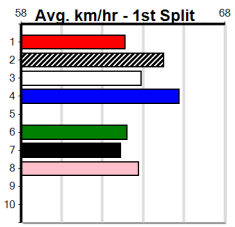

2

6:27PM

(VIC time)

PAW TIKA (7) is still learning but she is armed with a nice turn of foot and she should be able to clear the inside division. SUPER NUGGET (4) is a big talent when right and should be ready to fire after two runs since resuming from a spell.

Watchdog Tips: **7** **4** **1** **6** Bet: **Win 7**