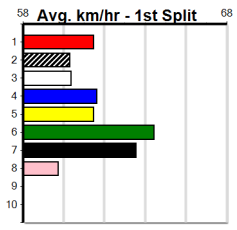

SPORTSBET NOBODY DOES IT EASIER

Distance: 515m, Race Type: Grade 7, Total Prizemoney: $8,785
1st: $5,900, 2nd: $1,820, 3rd: $915, 4th: $150

1
6:07PM
(VIC time)

MITZI ROCKS (6) was never headed in her handy 29.90 win here recently and she will continue to improve with more racing. SWINGING SINGH (8) caught the eye at The Meadows two runs back and he is suitably drawn out wide.

Watchdog Tips: **6** **8** **2** **3** **Bet:** **Box Trifecta 2,3,6,8 ($10 for 41.67%)**