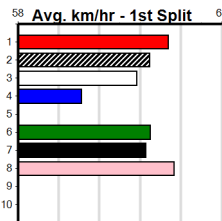

Sandown Park

SPORTSBET GO THE BLUE DOG

Distance: 515m, Race Type: Grade 5, Total Prizemoney: $8,785
1st: $5,900, 2nd: $1,820, 3rd: $915, 4th: $150

12

9:54PM

(VIC time)

OSCAR INTENTION (8) blew the start here last week and he is expected to make amends tonight.
CANNY LASS (1) is drawn to lead and she is a bold front running type, while SPECTRE BUSTER (2)
has been placed in both runs here.

Watchdog Tips: **8** **1** **2** **3** **Bet:** **Win 8**

Form	Box	Weight	Dist	Track	Date	Time	BON	Margin	1st/2nd (Time)	PIR	Checked	Comment	W/R	Split 1	S/P	Grade

1 CANNY LASS (NSW)[5] *Back in form, drawn to lead them up, danger* **$2.80**

BEED B Dec-19 FERNANDO BALE ELCEE JAY

Trainer: Grant Walker (Warragul)

7th (3)	25.7	400	WGL	R12	19-Mar-24	23.01	22.39	9.00	SILVER BRUTE (22.39)	M/77	.	.	.	8.76	$21.70	VET
2nd (1)	25.4	515	SAP	R7	28-Apr-24	29.82	29.50	2.50	LGAPING MARGIN (29.65)	Q/2122	.	.	.	5.13	$13.90	5
7th (6)	25.5	350	HVL	R8	12-May-24	19.63	19.33	4.25	LGUNAI PRINCESS (19.33)	M/5	.	SW	.	6.66	$65.80	FFA
1st (1)	25.5	525	MEP	R7	15-May-24	30.23	30.12	2.50	LCASH NOW (30.39)	Q/1111	.	.	.	5.15	$5.80	5

Owner(s): G Walker

Winning Boxes

1	2	3	4	5	6	7	8
2	3	1		1			1
Prize	$20,970.00						
Best	30.05						
Starts	37-8-7-5						
Trk/Dst	10-1-3-1						
APM	$4255						

2 SPECTRE BUSTER [5] *Placed in both runs here, can threaten* **$7.00**

BE D Aug-21 FERNANDO BALE MEPUNGA SPECTRE

Trainer: James Shaw (Seymour)

3rd (4)	31.8	450	SHP	R7	22-Apr-24	25.46	24.79	8.00	CREATOR (24.94)	M/444	.	.	.	6.74	$82.10	5H
8th (3)	31.6	450	SHP	R6	29-Apr-24	25.60	25.15	6.00	RIENDO (25.21)	M/766	.	.	.	7.04	$96.80	5F
7th (7)	31.1	425	BEN	R4	24-May-24	24.92	23.90	9.00	LASTON ARETHA (24.30)	M/577	.	.	.	6.68	$5.20	5H
2nd (1)	31.3	525	MEP	R6	29-May-24	30.48	29.92	1.75	LYASH BALE (30.36)	M/3233	.	.	.	5.17	$7.00	5

Owner(s): J Shaw

Winning Boxes

1	2	3	4	5	6	7	8
	2					1	1
Prize	$18,445.00						
Best	NBT						
Starts	38-4-6-6						
Trk/Dst	2-0-1-1						
APM	$5491						

3 INTERNAL AFFAIRS (NSW)[5] *Better than form, strong in the run home, respect* **$8.00**

BD D Sep-20 ZAMBORA BROCKIE NINO DE ORO

Trainer: Justin Bowman (Kilmory)

3rd (1)	31.3	460	WGL	R6	14-May-24	26.30	25.86	0.25	NORSE QUEEN (26.29)	M/223	.	.	.	6.74	$4.50	5
3rd (2)	31.6	460	WGL	R7	21-May-24	26.20	25.83	3.5L	HE SHINES (25.95)	M/656	.	.	.	6.70	$15.60	5
7th (6)	31.5	435	SLE	R8	26-May-24	24.90	24.46	6.50	QUEBEC BALE (24.46)	S/877	.	.	.	5.60	$24.80	X45
6th (4)	31.5	500	TRA	R8	31-May-24	28.87	28.11	11.00	MAHJONG BAILEY (28.11)	M/666	.	.	.	9.56	$19.30	5

Owner(s): M Henderson

Winning Boxes

1	2	3	4	5	6	7	8
5	1	1	1		2	1	
Prize	$65,922.50						
Best	29.61						
Starts	107-11-22-14						
Trk/Dst	21-3-2-3						
APM	$8957						

4 ABRAXAS BALE (NSW)[5] *Rises in class, needs to lead, prefer others* **$10.00**

BD D Apr-22 CHRISTO BALE DYNA ROMY

Trainer: Samantha Grenfell (Anakie)

4th (3)	36.3	515	SAP	R11	13-May-24	30.42	29.81	4.75	PENNY INTENTION (30.10)	M/6334	.	SW	.	5.34	$17.30	X67H
1st (4)	36.3	400	GEL	R9	21-May-24	23.18	22.48	1.00	TINKER BRUCE (23.24)	M/61	.	.	.	8.73	$3.10	7
2nd (1)	36.4	390	BAL	R2	27-May-24	22.27	22.20	1.25	PAPER SHREDDER (22.20)	M/42	.	.	.	8.68	$6.80	X67
1st (4)	36.4	515	SAP	R10	03-Jun-24	30.08	29.83	1.75	SAM'S MULLET (30.20)	M/2211	.	.	.	5.25	$7.00	RW

Owner(s): B Wheeler

Winning Boxes

1	2	3	4	5	6	7	8
			2				1
Prize	$5,760.00						
Best	30.08						
Starts	14-3-2-4						
Trk/Dst	2-1-0-0						
APM	$5313						

5 *** VACANT BOX ***

Trainer:

Owner(s):

Winning Boxes

1	2	3	4	5	6	7	8
Prize							
Best							
Starts							
Trk/Dst							
APM