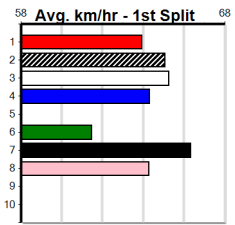

5

7:22PM

(VIC time)

FLYING DINAR (2) has a great record here to date and she is capable of leading or coming from off the pace in her races. DARNUM DIESEL (1) can make mistakes but he has a big motor and is a great anchor for top 3 in your SRM.

Watchdog Tips: 2 1 4 7 Bet: Win 2

Main race results table with columns: Form, Box, Weight, Dist, Track, Date, Time, BON, Margin, 1st/2nd (Time), PIR, Checked, Comment, W/R, Split 1, S/P, Grade. Includes sections for DARNUM DIESEL [5], FLYING DINAR [5], LOVELY LAINEY [5], LEARNED LESSON [5], VACANT BOX, BIG LEX [5], RIXI BALE (NSW)[5], UNDERWAY [5], NO RESERVE, and NO RESERVE.