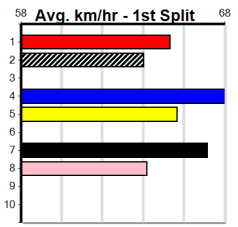

HARD STYLE RICO AT STUD

Distance: 515m, Race Type: Free For All, Total Prizemoney: $9,055
1st: $6,100, 2nd: $1,870, 3rd: $935, 4th: $150

4

7:04PM

(VIC time)

BIG ENERGY (5) is one of the best in the business and he can atone for some luckless runs of late.
ZIPPING HOPKINS (8) is a powerful type and he should be able to follow the seven across early on.
FLYING CURRENCY (1) continues to impress

Watchdog Tips: **5** **8** **1** **4** **Bet:** **Win 5**