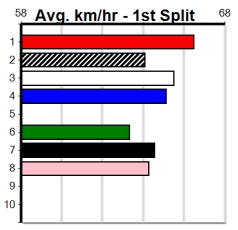

GREYHOUNDS ENTERTAINMENT

7
8:07PM
(VIC time)

Distance: 515m, Race Type: Grade 5, Total Prizemoney: $8,785
1st: $5,900, 2nd: $1,820, 3rd: $915, 4th: $150

SHAYNA BALE (3) continues to improve with each run and she is extremely versatile. SPARKLING ROSE (1) regained some confidence last time and she is drawn to be prominent throughout. ZIPPING KAI (8) will appreciate the empty draw inside

Watchdog Tips: 3 1 8 4 **Bet:** Win 3

Form	Box	Weight	Dist	Track	Date	Time	BON	Margin	1st/2nd (Time)	PIR	Checked	Comment	W/R	Split 1	S/P	Grade

1 SPARKLING ROSE [5] *Regained some confidence last time, big danger*
BEED B Apr-22 **TOMMY SHELBY** **WHARFIES GIRL** **$3.40**
Trainer: Kane Palmer (Devon Meadows)
6th (7) 27.5 515 SAN R3 18-Apr-24 30.61 29.79 9.50LGROOVEBIRD (29.97) M/3456 . . . 5.14 $3.50 5
4th (5) 27.4 525 MEP R6 01-May-24 30.17 29.74 2.00LLAUNCH CODE (30.04) M/2233 . . . 5.14 $15.40 X45
4th (8) 27.4 450 BAL R6 15-May-24 25.53 24.79 4.00LPAT ABILITY (25.25) M/665 . . . 6.73 $12.50 S
2nd (8) 27.3 525 MEP R7 29-May-24 30.23 29.92 4.50LSLICK RAMBO (29.92) M/2232 . . . 5.11 $2.10 X45
Owner(s): C Feltham

Winning Boxes							
1	2	3	4	5	6	7	8
2	1	2	1	1			1
Prize	$22,175.00						
Best	30.20						
Starts	22-8-4-1						
Trk/Dst	5-1-0-1						
APM	$12244						

2 IDYLLIC LUTHER [5] *Rises in class, may get back early, tested*
WF D Oct-21 **ALLEN DEED** **PENELOPES CRUZ** **$10.00**
Trainer: Chloe Dew (Anakie)
3rd (2) 30.1 525 MEA R6 27-Apr-24 30.19 29.69 3.75LSWINDLED (29.93) M/7544 . . . 5.28 $24.80 5H
6th (2) 29.9 515 SAN R12 02-May-24 30.30 29.33 8.00LMINH TEDDY (29.77) M/3687 . . . 5.22 $8.90 5
3rd (2) 29.9 460 GEL R6 25-May-24 25.94 25.62 1.75LDESTRUCTIVELY (25.84) M/333 . . . 6.66 $47.10 5
2nd (4) 29.9 525 MEA R9 01-Jun-24 30.42 29.79 1.25LGARRY STUN ON (30.35) M/6633 . . . 5.33 $21.70 5H
Owner(s): S James

Winning Boxes							
1	2	3	4	5	6	7	8
		1	1	1		1	1
Prize	$11,360.00						
Best	NBT						
Starts	29-4-3-5						
Trk/Dst	1-0-0-0						
APM	$5861						

ENG MEA 2024-06-08

3 SHAYNA BALE (NSW)[5] *Extremely versatile, continues to improve, yes*
WBE B Feb-22 **DROOPYS SYDNEY** **WINNIE ALLEN** **$3.60**
Trainer: Thomas Dailly (Anakie)
4th (8) 28.1 525 MEA R9 18-May-24 30.74 29.96 8.50LTHIS TRAIN (30.16) M/4655 . . . 5.19 $6.20 X67
1st (5) 28.1 525 MEP R4 22-May-24 30.51 29.92 2.75LBUN QUAKE (30.69) M/2242 . . . 5.16 $2.20 6G
1st (3) 28.0 525 MEA R2 25-May-24 29.94 29.89 2.00LPAW GRADY (30.08) M/2111 . . . 5.14 $2.90 6G
2nd (6) 28.2 515 SAN R11 30-May-24 30.57 29.95 4.50LMEPUNGA ROBYN (30.26) Q/2332 . . . 5.15 $2.80 5
Owner(s): B Wheeler

Winning Boxes							
1	2	3	4	5	6	7	8
		1		2	1		
Prize	$28,525.00						
Best	NBT						
Starts	22-4-6-4						
Trk/Dst	6-0-3-2						
APM	$20870