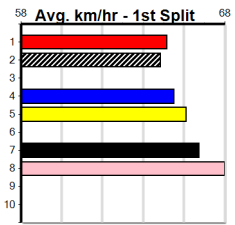

GREYHOUND CLUBS VICTORIA

Distance: 595m, Race Type: Mixed 4/5, Total Prizemoney: $10,375
1st: $7,000, 2nd: $2,150, 3rd: $1,075, 4th: $150

9

8:52PM

(VIC time)

IRISH MILLIE (5) captured the G1 Sandown Cup recently and the drop in distance won't be a problem. LUPINI MONELLI (1) is drawn to hold the lead and she will give a sight on the arm, while ROCK ME ROCCO (4) is more than capable.

Watchdog Tips:

5

1

4

8

Bet:

Win 5

Form	Box	Weight	Dist	Track	Date	Time	BON	Margin	1st/2nd (Time)	PIR	Checked	Comment	W/R	Split 1	S/P	Grade

1 LUPINI MONELLI (WA)[5] *Drawn to lead for a long way, clear danger* **$4.20**

BD B Oct-20 FERNANDO BALE CORONA MONELLI

Trainer: David Geall (Lara)

4th (5)	26.6	600	MEA	R6	11-May-24	34.92	34.45	6.00	LASTON COSTELLO (34.53)	M/3454	.	.	.	9.23	$12.60	5H
3rd (3)	26.8	660	BEN	R8	17-May-24	38.05	37.97	1.25	LPROFESSOR SNITCH (37.97)	M/1122	.	.	.	4.15	$6.30	X45
3rd (1)	26.9	600	MEA	R9	25-May-24	34.69	34.17	0.50	LHENRY INTENTION (34.67)	Q/1233	.	.	SW	8.99	$1.90	5
3rd (3)	26.5	515	SAN	R5	30-May-24	30.41	29.95	2.50	LDESIRED PATH (30.24)	M/8443	.	.	.	5.41	$11.80	5

Owner(s): Aloisi Lehman (SYN), T Aloisi, M Lehman

Winning Boxes

1	2	3	4	5	6	7	8
3	1	1	4	1			2
Prize Best Starts				$130,050.00 NBT 68-14-16-8			
Trk/Dst APM				4-0-0-2 $19291			

2 SURPRISING [4] *Rises in class, needs to lead, next time* **$21.00**

BK B Nov-19 WORM BURNER RAPANUI SURPRISE

Trainer: Kelvin Iles (Longwarry)

5th (3)	27.8	450	TRA	R9	12-Apr-24	25.56	24.76	7.00	L TANGELA BALE (25.08)	M/777	.	.	.	6.88	$37.00	5H
7th (2)	28.2	680	WGL	R8	26-Apr-24	39.76	38.90	13.00	L SUNNYSIDE JO (38.90)	M/444	.	.	.	18.59	$70.70	S
3rd (6)	27.9	515	SAP	R7	13-May-24	30.12	29.81	4.00	L WILLA BALE (29.85)	M/6774	.	.	.	5.27	$35.30	5
5th (3)	28.5	525	MEP	R6	22-May-24	30.54	29.92	6.00	L WHODAT SHANLYN (30.16)	M/6675	.	.	.	5.28	$73.20	5H

Owner(s): C Brown

Winning Boxes

1	2	3	4	5	6	7	8
3	2		2	1			1
Prize Best Starts				$46,876.88 34.35 60-10-3-9			
Trk/Dst APM				16-4-0-1 $6529			

3 *** VACANT BOX ***

Trainer:
Owner(s):

4 ROCK ME ROCCO [5] *Far from disgraced last time, can threaten* **$7.50**

BK D Oct-20 BARCIA BALE DORA'S HAND

Trainer: Donna Dean (Nyora)

1st (1)	32.2	600	MEA	R5	11-May-24	34.67	34.45	0.10	L VOSS ALI (34.67)	S/2222	.	.	.	9.16	$2.70	5H
7th (3)	32.6	600	MEA	R6	18-May-24	34.96	34.32	7.00	L FERNANDO DUKE (34.49)	S/6666	.	.	.	9.31	$17.10	5F
6th (2)	32.3	595	SAN	R5	24-May-24	34.55	34.11	6.50	L ETHANOL VOLUME (34.11)	M/4556	.	.	.	9.39	$15.40	X45
2nd (1)	32.1	595	SAN	R7	30-May-24	35.00	34.85	2.25	L ETHANOL WATER (34.85)	M/2221	.	.	.	9.33	$19.60	X45

Owner(s): R Haines

Winning Boxes

1	2	3	4	5	6	7	8
4		1	2	2			1
Prize Best Starts				$98,995.00 34.04 65-12-13-11			
Trk/Dst APM				10-2-3-1 $28348			

5 IRISH MILLIE [4] *G1 Sandown Cup champ, small field suits, yes* **$1.90**

BK B Jun-21 MY REDEEMER THURLES PRINCESS

Trainer: Stephen Whyte (Bunyip)

1st (3)	26.1	595	SAP	R8	05-May-24	34.35	34.35	7.00	L DARNUM FOX (34.83)	Q/1221	.	SW	.	9.28	$1.70	5
5th (5)	25.7	715	SAN	R10	09-May-24	42.55	42.38	2.50	L EXCAVATOR TICKET (42.38)	M/6553	.	.	.	6.31	$16.90	X45
2nd (1)	25.9	715	SAN	R4	16-May-24	42.05	41.62	1.00	L VALPOLICELLA (41.99)	S/8553	.	SW	.	6.34	$11.60	SH
1st (6)	26.4	715	SAN	R8	24-May-24	41.97	41.97	0.25	L CANYA AMY (41.99)	Q/3443	.	SW	.	6.22	$25.50	GRP1

Owner(s): Undertone (SYN), D Fegan, J Sharkie

Winning Boxes

1	2	3	4	5	6	7	8
1	1		2	3		2	
Prize Best Starts				$211,100.00 34.24 34-9-6-5			
Trk/Dst APM				10-3-2-3 $196308			

6 *** VACANT BOX ***

Trainer:
Owner(s):