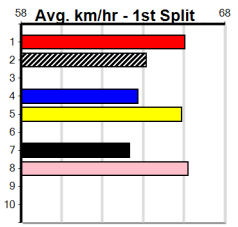

TOONGABBIE LODGE

Distance: 595m, Race Type: Grade 5, Total Prizemoney: $10,095
1st: $6,800, 2nd: $2,095, 3rd: $1,050, 4th: $150

11

9:32PM

(VIC time)

BLACK SILENCER (1) can run the hands off the clock when in the clear and he is drawn to hold the early lead. FLED THE SCENE (8) was never headed at The Meadows two runs back and he will be in the firing line from the outset.

Watchdog Tips: **1** **8** **4** **2** **Bet:** **Win 1**

Form	Box	Weight	Dist	Track	Date	Time	BON	Margin	1st/2nd (Time)	PIR	Checked	Comment	W/R	Split 1	S/P	Grade

1 BLACK SILENCER [5] *Star prospect, drawn to lead, watch the clock*
BK D Oct-21 **HOOKED ON SCOTCH** **GWYDION** **BEST BET** **$2.00**

2nd (8)	31.7	680	GEL	R6	19-Apr-24	39.36	39.28	1.25	LOSANNA BALE (39.28)	S/6432	.	.	.	18.67	$1.80	S
3rd (1)	31.9	680	WGL	R8	26-Apr-24	39.07	38.90	2.75	LUNNYSIDE JO (38.90)	M/333	.	.	.	18.38	$1.60	S
6th (8)	31.7	715	SAN	R10	09-May-24	42.59	42.38	3.00	EXCAVATOR TICKET (42.38)	S/7776	.	.	.	6.38	$8.60	X45
2nd (7)	31.4	600	MEA	R4	01-Jun-24	34.47	34.26	0.50	AMERICAN QUEEN (34.44)	S/6543	.	.	.	9.14	$6.70	5

Owner(s): S White

Winning Boxes

1	2	3	4	5	6	7	8
1	2	3	4	5	6	7	8
2	2	2	2	1	2	1	2
Prize	$52,330.00						
Best	FSTD						
Starts	26-11-7-2						
Trk/Dst	0-0-0-0						
APM	$24605						

2 LAKEVIEW NOLA [5] *Handy effort two runs back, place hope again*
WF B Sep-21 **FERNANDO BALE** **LAKEVIEW GRACE** **$4.60**

3rd (8)	26.8	510	SLE	R8	12-May-24	28.86	28.82	0.75	LLEL CRIMP ADORE (28.82)	M/544	.	.	.	9.40	$13.20	X45
6th (7)	26.4	515	SAN	R11	16-May-24	30.29	29.21	12.00	LASTON FIGARO (29.51)	M/6666	.	.	.	5.26	$24.10	5
2nd (6)	26.9	515	SAN	R4	24-May-24	29.71	29.17	3.75	FLYING CURRENCY (29.46)	Q/2332	.	SW	.	5.12	$12.70	SH
5th (5)	27.1	515	SAN	R6	30-May-24	30.91	29.95	4.75	FLYING CURRENCY (30.58)	Q/4766	.	.	.	5.19	$15.20	SF

Owner(s): Lakeview kennels (SYN), L Whelan, M Whelan, P Whelan

Winning Boxes

1	2	3	4	5	6	7	8
2	1	1	1	1	1	1	1
Prize	$20,395.00						
Best	NBT						
Starts	25-3-7-3						
Trk/Dst	2-0-2-0						
APM	$7511						

3 *** VACANT BOX ***
Trainer:
Owner(s):

4 WINDSOR GIRL [5] *Still learning but the small field helps, threat*
F B Jan-22 **ALLEN DEED** **RIXY YA PEST** **$8.00**

2nd (5)	26.3	650	WBL	R6	01-May-24	37.74	37.72	0.50	PASS MARK (37.72)	Q/221	.	.	.	17.28	$12.10	S
1st (4)	26.3	650	WBL	R5	09-May-24	37.86	37.62	0.50	VIDEO REFEREE (37.88)	M/332	.	SW	.	17.78	$3.50	RWH
5th (8)	26.2	650	WBL	R6	16-May-24	37.75	37.27	7.00	LSHAKE AND BAKE (37.27)	S/544	.	.	.	17.72	$5.20	RWF
5th (4)	25.8	545	BAL	R6	31-May-24	31.25	31.02	3.5L	CRACKERJACK BOOM	M/5554	.	.	.	7.02	$31.30	S

Owner(s): M Evans

Winning Boxes

1	2	3	4	5	6	7	8
2	1	1	1	1	1	1	1
Prize	$31,095.00						
Best	FSTD						
Starts	22-5-8-4						
Trk/Dst	0-0-0-0						
APM	$20465						

5 PICKLED PIPER [5] *Just not racing well enough, out of her depth*
BK B Jan-21 **DUNDEE OSPREY** **JACQUI SHOSHONE** **$12.00**

6th (6)	26.5	595	SAN	R1	09-May-24	34.93	34.54	5.50	CONTAINER (34.54)	Q/3476	.	.	.	9.43	$16.00	RWF
5th (4)	26.3	595	SAN	R2	16-May-24	34.83	34.08	11.00	LSHAKE IT OFF (34.08)	M/5666	.	.	.	9.42	$34.20	5
7th (1)	26.1	595	SAN	R5	24-May-24	34.68	34.11	8.50	LETHANOL VOLUME (34.11)	Q/5677	.	.	.	9.40	$52.40	X45
4th (2)	26.2	595	SAN	R4	30-May-24	35.17	34.85	3.5L	FERGUS ZULU (34.94)	S/5544	.	.	.	9.60	$10.40	5

Owner(s): S Crawford

Winning Boxes

1	2	3	4	5	6	7	8
2	1	1	1	1	1	1	1
Prize	$45,210.00						
Best	34.40						
Starts	49-6-7-7						
Trk/Dst	27-6-3-2						
APM	$10528						

6 *** VACANT BOX ***
Trainer:
Owner(s):