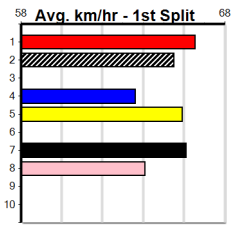

10

9:10PM

(VIC time)

FRED ROSE (4) returned to form with a top 24.43 Sale win recently and he will appreciate the smaller line-up tonight. DAINTREE DAZZLER (8) was dominant at The Meadows and he will exit the same draw tonight. SAVANNAH RIOT (5) can ping the lids

Watchdog Tips:

4 8 5 2

Bet:

Win 4