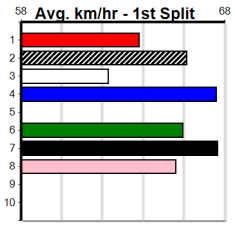

SANDOWN VET CLINIC

Distance: 595m, Race Type: Grade 5, Total Prizemoney: $10,095
1st: $6,800, 2nd: $2,095, 3rd: $1,050, 4th: $150

8

8:28PM

(VIC time)

ZIPPING WHISKEY (1) will find this easier than his most recent racing and he is drawn to settle closer than normal. BYE GEORGIE (6) can come out running and she likes to stay wide in her races. RIPTIDE RUSLIE (2) has solid claims

Watchdog Tips: **1** **6** **2** **8** **Bet:** **Box Trifecta 1,2,6,8 ($10 for 41.67%)**