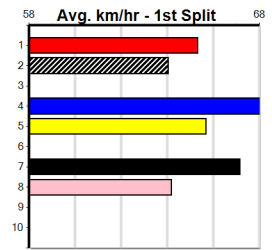

HARD STYLE RICO AT STUD

4

7:04PM

(VIC time)

Distance: 515m, Race Type: Free For All, Total Prizemoney: $9,055
1st: $6,100, 2nd: $1,870, 3rd: $935, 4th: $150

BIG ENERGY (5) is one of the best in the business and he can atone for some luckless runs of late.
ZIPPING HOPKINS (8) is a powerful type and he should be able to follow the seven across early on.
FLYING CURRENCY (1) continues to impress

Watchdog Tips: 5 8 1 4 Bet: Win 5

FLYING CURRENCY [3] Shows promise, draw suits, looms as a threat $4.60
BK Bitch Jul-22 Sire: ASTON RUPEE Dam: FLYING SMOOTH Trainer: Kim Erenshaw (Junction Village)
Winning Distances: < 300m (0) 300 - 399m (0) 400 - 499m (1) 500 - 599m (4) 600 - 699m (0) > 700m (0)
Winning Weights: 29.3(2) 29.4(1) 29.6(1) 29.8(1)
Last 3 wins NOT included above

TIGGERLONG FLYER (NSW) Hit or miss early, likely to get crowded, tested $10.00
BK Bitch Feb-20 Sire: FABREGAS Dam: TIGGERLONG DOT Trainer: Samantha Grenfell (Anakie)
Winning Distances: < 300m (0) 300 - 399m (1) 400 - 499m (9) 500 - 599m (9) 600 - 699m (0) > 700m (0)
Winning Weights: 25.5(2) 25.6(2) 25.8(1) 25.9(2) 26.1(2) 26.3(2) 26.5(1) 26.6(1) 26.7(1) 27.2(3) 27.3(1) 27.4(1)
Last 3 wins NOT included above

*** VACANT BOX ***
Sire: Dam:
Owner(s):
Winning Distances: < 300m (0) 300 - 399m (0) 400 - 499m (0) 500 - 599m (0) 600 - 699m (0) > 700m (0)
Winning Weights:

ZIPPING GRYLLIS (NSW)[4] Front runner, will cop pressure, place best $7.50
BK Dog Feb-22 Sire: MY REDEEMER Dam: ZIPPING IVY Trainer: Brooke Ennis (Avalon)
Winning Distances: < 300m (0) 300 - 399m (4) 400 - 499m (1) 500 - 599m (3) 600 - 699m (0) > 700m (0)
Winning Weights: 32.5(1) 32.6(1) 32.7(1) 32.9(1) 33.3(1) 33.6(1) 33.9(1) 34.0(1)
Last 3 wins NOT included above

BIG ENERGY (WA)[1] Superstar, luckless of late, can atone tonight $1.90
LTF Dog Dec-20 Sire: AUSSIE INFRAED Dam: AMO BAILAR Trainer: Jacqueline Greenough (Pearcedal)
Winning Distances: < 300m (0) 300 - 399m (0) 400 - 499m (0) 500 - 599m (16) 600 - 699m (0) > 700m (0)
Winning Weights: 28.6(3) 28.7(1) 28.9(3) 29.0(4) 29.1(1) 29.2(2) 29.3(1) 29.4(1)
Last 3 wins NOT included above