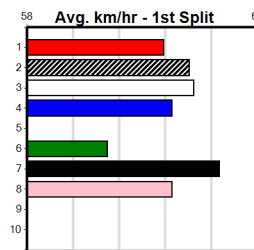

5

7:22PM

(VIC time)

Distance: 515m, Race Type: Grade 5, Total Prizemoney: $8,785
1st: $5,900, 2nd: $1,820, 3rd: $915, 4th: $150

FLYING DINAR (2) has a great record here to date and she is capable of leading or coming from off the pace in her races. DARNUM DIESEL (1) can make mistakes but he has a big motor and is a great anchor for top 3 in your SRM.

Watchdog Tips: 2 1 4 7 Bet: Win 2

DARNUM DIESEL [5] Placed in three of four here, Top 3 in SRM $4.00
Owner(s): P Handley
Winning Distances: < 300m (0) 300 - 399m (0) 400 - 499m (3) 500 - 599m (0) 600 - 699m (0) > 700m (0)
Box History table and Prize Best Starts table included.

FLYING DINAR [5] Serious prospect, can lead or charge late, yes $2.80
Owner(s): T Erenshaw
Winning Distances: < 300m (0) 300 - 399m (0) 400 - 499m (0) 500 - 599m (3) 600 - 699m (0) > 700m (0)
Box History table and Prize Best Starts table included.

LOVELY LAINEY [5] Got all the breaks two runs back, this is harder $16.00
Owner(s): R Haines
Winning Distances: < 300m (0) 300 - 399m (1) 400 - 499m (1) 500 - 599m (1) 600 - 699m (0) > 700m (0)
Box History table and Prize Best Starts table included.

LEARNED LESSON [5] Empty draw helps, racing with confidence, threat $8.00
Owner(s): J Shaw
Winning Distances: < 300m (0) 300 - 399m (1) 400 - 499m (1) 500 - 599m (8) 600 - 699m (1) > 700m (0)
Box History table and Prize Best Starts table included.

*** VACANT BOX ***
Owner(s):
Winning Distances: < 300m (0) 300 - 399m (0) 400 - 499m (0) 500 - 599m (0) 600 - 699m (0) > 700m (0)
Winning Weights:
Trainer:
Box History

1

2

3

4

5