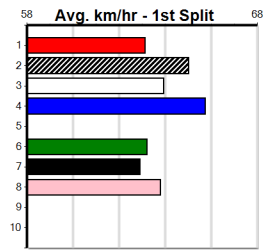

2

6:27PM

(VIC time)

Distance: 515m, Race Type: Mixed 6/7, Total Prizemoney: $8,785
1st: $5,900, 2nd: $1,820, 3rd: $915, 4th: $150

PAW TIKA (7) is still learning but she is armed with a nice turn of foot and she should be able to clear the inside division. SUPER NUGGET (4) is a big talent when right and should be ready to fire after two runs since resuming from a spell.

Watchdog Tips: 7 4 1 6 Bet: Win 7

PAW LOU LOU (NSW)[7] Better for the run last time, can threaten $3.60
BK Bitch Aug-22 Sire: NEED MY MONEYNOW Dam: FORTUNA BALE
Owner(s): B Wheeler
Winning Distances: < 300m (0) 300 - 399m (0) 400 - 499m (1) 500 - 599m (0) 600 - 699m (0) > 700m (0)
Winning Weights: 26.7(1)
1st (6) 26.7 460 GEL R4 10-May-24 26.20 25.63 3.5L PAW VELDRON (26.43) Q/111 . . . . 6.64 $3.70 M
3rd (5) 26.5 520 GEL R5 17-May-24 30.37 30.14 3.5L WREN BALE (30.14) M/3333 . . . . 5.59 $14.30 RWH
3rd (2) 26.2 520 GEL R6 23-May-24 30.21 30.14 1.25L WHERE IT BEGAN (30.14) M/6444 . . . . 5.55 $4.90 RWF
5th (3) 26.0 515 SAN R1 30-May-24 30.59 29.95 3.5L AKELA JUDO (30.36) M/5334 . . . . 5.44 $3.50 7
Last 3 wins NOT included above
Box History
Prize Best $2425.00 NBT
Starts 4-1-0-2
Trk/Dts 1-0-0-0
APM 2425

MISS MARY JO [6] Has early speed, suspect late, next time $10.00
BE Bitch Mar-22 Sire: TOMMY SHELBY Dam: IVY WREN
Owner(s): BIG DREAMS (SYN), G Kenna, C Kelly, G Kenna, L Kelly
Winning Distances: < 300m (0) 300 - 399m (0) 400 - 499m (2) 500 - 599m (0) 600 - 699m (0) > 700m (0)
Winning Weights: 27.6(1) 28.3(1)
1st (1) 27.6 410 HOR R2 09-Apr-24 23.72 23.26 2.75L MISTY BLUE (23.90) Q/11 . . . SW . 10.55 $2.70 MH
2nd (3) 27.5 410 HOR R3 16-Apr-24 23.25 23.10 1.25L YASH BALE (23.17) Q/21 . . . . 10.39 $9.30 MF
2nd (1) 27.6 485 HOR R4 23-Apr-24 27.50 27.27 2.25L FOR PETE'S SAKE (27.35) Q/432 . . . . 6.71 $3.60 X67H
6th (2) 27.7 485 HOR R5 30-Apr-24 28.16 27.42 11.00 PASSING (27.42) M/458 . . . SW . 6.69 $7.10 X67F
5th (8) 27.6 515 SAP R11 13-May-24 30.61 29.81 7.50L PENNY INTENTION (30.10) M/5766 . . . . 5.30 $3.90 X67H
4th (7) 27.8 460 GEL R2 17-May-24 26.33 25.87 5.50L WHATEVER HE SAID (25.97) M/655 . . . . 6.84 $7.50 7
3rd (6) 27.9 450 WBL R5 23-May-24 25.52 25.15 5.50L IDYLLIC JAMES (25.15) M/655 . . . . 6.89 $22.50 X67
1st (2) 28.3 450 WBL R5 30-May-24 25.71 25.49 0.75L MEMPHIS RAINS (25.75) Q/22 . . . . 6.73 $4.00 RW
Last 3 wins NOT included above
Box History
Prize Best $6105.00 NBT
Starts 13-2-2-2
Trk/Dts 1-0-0-0
APM 4825