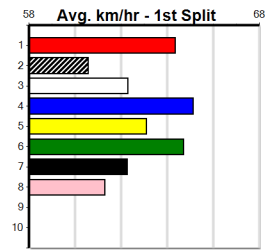

BLACKBOOK ON WATCHDOG APP

Distance: 595m, Race Type: Mixed 6/7, Total Prizemoney: $10,095
1st: $6,800, 2nd: $2,095, 3rd: $1,050, 4th: $150

ELLA'S BABE (3) was a breathtaking 34.02 winner here three runs back and a clean getaway can see her atone for her luckless runs since. KIPTUM (4) is still learning but he is a powerful type and he should get a nice run through in the middle stages

Watchdog Tips: 3 4 2 7 Bet: Win 3

BAKIS BALE (NSW)[6] Steady winner last time, this is harder, tested $21.00
Owner(s): B Wheeler
Winning Distances: < 300m (0) 300 - 399m (0) 400 - 499m (1) 500 - 599m (1) 600 - 699m (0) > 700m (0)
Box History table and Prize Best Starts Trk/Dts APM

PAYBACK [6] Powerful type, good record here, top 3 in SRM $7.50
Owner(s): Quaddie Boys (SYN), C Payne, C Hockey, P Joice, A Northridge
Winning Distances: < 300m (0) 300 - 399m (0) 400 - 499m (0) 500 - 599m (2) 600 - 699m (0) > 700m (0)
Box History table and Prize Best Starts Trk/Dts APM

ELLA'S BABE [6] Serious prospect, no pace in two, go close $3.40
Owner(s): M Alati
Winning Distances: < 300m (0) 300 - 399m (0) 400 - 499m (0) 500 - 599m (2) 600 - 699m (0) > 700m (0)
Box History table and Prize Best Starts Trk/Dts APM

KIPTUM [6] Still learning, gets a cart across, main danger $3.60
Owner(s): M Alati
Winning Distances: < 300m (0) 300 - 399m (0) 400 - 499m (0) 500 - 599m (2) 600 - 699m (0) > 700m (0)
Box History table and Prize Best Starts Trk/Dts APM

WEEONA STAR [7] Solid record here, draw is a worry, place claims $12.00
Owner(s): S Whyte
Winning Distances: < 300m (0) 300 - 399m (0) 400 - 499m (1) 500 - 599m (0) 600 - 699m (0) > 700m (0)
Box History table and Prize Best Starts Trk/Dts APM