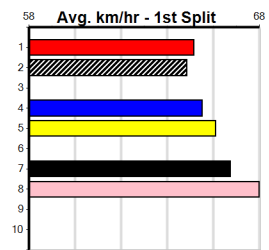

GREYHOUND CLUBS VICTORIA

Distance: 595m, Race Type: Mixed 4/5, Total Prizemoney: $10,375
1st: $7,000, 2nd: $2,150, 3rd: $1,075, 4th: $150

IRISH MILLIE (5) captured the G1 Sandown Cup recently and the drop in distance won't be a problem. LUPINI MONELLI (1) is drawn to hold the lead and she will give a sight on the arm, while ROCK ME ROCCO (4) is more than capable.

Watchdog Tips: 5 1 4 8 **Bet:** Win 5

Form Box	Wgt	Dist	Track	Date	Time	BON	Margin	1st/2nd (Time)	PIR	Checked	Comment	WR	Split 1	S/P	Grade	
1	LUPINI MONELLI (WA)[5] $4.20															
	BD Bitch Oct-20 Sire: FERNANDO BALE Dam: CORONA MONELLI															
	Owner(s): Aloisi Lehman (SYN), T Aloisi, M Lehman															
	Trainer: David Geall (Lara)															
	Winning Distances: < 300m (0) 300 - 399m (0) 400 - 499m (0) 500 - 599m (14) 600 - 699m (1) > 700m (0)															
	Winning Weights: 25.2(1) 25.3(2) 25.4(1) 25.5(2) 25.6(1) 25.8(2) 26.1(3) 26.2(2) 26.3(1)															
	4th (7) 25.9 600 MEA R9 13-Apr-24 34.85 34.18 10.00 YACHI BALE (34.18) M/6555 . . . . . 9.38 $18.80 X45															
	5th (2) 26.0 515 SAN R6 18-Apr-24 30.61 29.79 12.00 YACHI BALE (29.81) M/5776 . . . . . 5.25 $15.00 FFA															
	3rd (2) 26.2 595 SAN R5 25-Apr-24 34.80 34.24 6.50L GARRY STUN ON (34.37) M/4333 . . . . . 9.64 $5.50 X45															
	4th (7) 26.2 600 MEA R4 04-May-24 35.01 34.64 5.50L DOTTY'S GIFT (34.64) M/5554 . . . . . 9.43 $8.70 X45															
	4th (5) 26.6 600 MEA R6 11-May-24 34.92 34.45 6.00L ASTON COSTELLO (34.53) M/3454 . . . . . 9.23 $12.60 5H															
	3rd (3) 26.8 660 BEN R8 17-May-24 38.05 37.97 1.25L PROFESSOR SNITCH (37.97) M/1122 . . . . . 4.15 $6.30 X45															
	3rd (1) 26.9 600 MEA R9 25-May-24 34.69 34.17 0.50L HENRY INTENTION (34.67) Q/1233 . . . . . SW . 8.99 $1.90 5															
	3rd (3) 26.5 515 SAN R5 30-May-24 30.41 29.95 2.50L DESIRED PATH (30.24) M/8443 . . . . . 5.41 $11.80 5															
	Last 3 wins NOT included above															
1st (4) 26.1 515 SAN R10 07-Dec-23 29.65 29.30 1.25L MISS SCALLYWAG (29.74) M/1431 . . . . . SW . 5.11 $4.40 5																
1st (4) 26.1 600 MEA R6 30-Dec-23 34.49 34.42 0.25L ASTON COSTELLO (34.50) M/1122 . . . . . SW . 8.97 $5.60 X45																
1st (7) 26.3 525 MEP R8 20-Mar-24 30.00 30.00 4.50L LITTLE TIGER (30.30) M/1111 . . . . . 5.20 $3.10 FFA																

Box History

Bx	1st	2nd	3rd	4th	5th	6th	7th	8th
1	3	1	1					
2	1			2	1			
3	1	3	3	1		1		
4	4	4		2	1	1	1	
5	1	3		1				1
6		1	1	4	1	1		
7	2	3		4	2	1		
8	2	1	2	2	1	1		

Prize Best Starts $130050.00 NBT
Trk/Dts 68-14-16-8
APM 4-0-0-2
19291