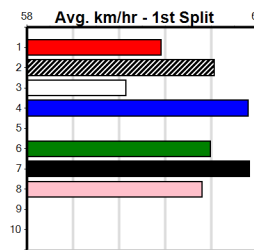

SANDOWN VET CLINIC

Distance: 595m, Race Type: Grade 5, Total Prizemoney: $10,095
1st: $6,800, 2nd: $2,095, 3rd: $1,050, 4th: $150

ZIPPING WHISKEY (1) will find this easier than his most recent racing and he is drawn to settle closer than normal. BYE GEORGIE (6) can come out running and she likes to stay wide in her races. RIPTIDE RUSLIE (2) has solid claims

Watchdog Tips: 1 6 2 8 Bet: Box Trifecta 1,2,6,8 ($10 for 41.67%)

Race 1: ZIPPING WHISKEY (NSW)[5] Drops in class, gets the gun run, take stopping $2.80. Includes owner, sire, dam, winning distances, and a detailed box history table.

Race 2: RIPTIDE RUSLIE [5] Racing with confidence, keen railer, threat $8.00. Includes owner, sire, dam, winning distances, and a detailed box history table.

Race 3: LYON BALE (NSW)[5] Can lead them up, suspect late, place claims $7.50. Includes owner, sire, dam, winning distances, and a detailed box history table.

Race 4: LAKEVIEW PATSY [5] Racing a tad below her best, place preferred $6.00. Includes owner, sire, dam, winning distances, and a detailed box history table.

Race 5: *** VACANT BOX ***. Includes owner, sire, dam, winning distances, and a box history table.