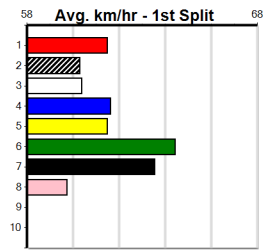

1

6:07PM

(VIC time)

Distance: 515m, Race Type: Grade 7, Total Prizemoney: $8,785
1st: $5,900, 2nd: $1,820, 3rd: $915, 4th: $150

MITZI ROCKS (6) was never headed in her handy 29.90 win here recently and she will continue to improve with more racing. SWINGING SINGH (8) caught the eye at The Meadows two runs back and he is suitably drawn out wide.

Watchdog Tips: 6 8 2 3 Bet: Box Trifecta 2,3,6,8 ($10 for 41.67%)

Race card for FALLON BALE (NSW)[7]. Includes details on owner (B Wheeler), sire (JS FLAMIN ACE), dam (FAITHY BALE), and trainer (Correy Grenfell). Features a 'Box History' table and a 'Prize Best Starts' table.

Race card for WEEONA BORIS [7]. Includes details on owner (S Whyte), sire (HOUDINI BOY), dam (IT'S A JEWEL), and trainer (Stephen Whyte). Features a 'Box History' table and a 'Prize Best Starts' table.

Race card for URANO BALE (NSW)[7]. Includes details on owner (B Wheeler), sire (CHRISTO BALE), dam (DYNA ROMY), and trainer (Samantha Grenfell). Features a 'Box History' table and a 'Prize Best Starts' table.

Race card for JUMBUK DENNIS [7]. Includes details on owner (B Joske), sire (ASTON RUPEE), dam (TWO PHONES), and trainer (Ben Joske). Features a 'Box History' table and a 'Prize Best Starts' table.

Race card for OAKLYN BALE (NSW)[7]. Includes details on owner (B Wheeler), sire (CHRISTO BALE), dam (HAE ALLEN), and trainer (Samantha Grenfell). Features a 'Box History' table and a 'Prize Best Starts' table.