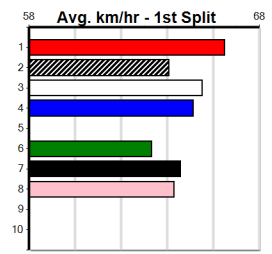

GREYHOUNDS ENTERTAINMENT

Distance: 515m, Race Type: Grade 5, Total Prizemoney: $8,785
1st: $5,900, 2nd: $1,820, 3rd: $915, 4th: $150

SHAYNA BALE (3) continues to improve with each run and she is extremely versatile. SPARKLING ROSE (1) regained some confidence last time and she is drawn to be prominent throughout. ZIPPING KAI (8) will appreciate the empty draw inside

Watchdog Tips: 3 1 8 4 Bet: Win 3

Form Box Wgt Dist Track Date Time BON Margin 1st/2nd (Time) PIR Checked Comment W/R Split 1 S/P Grade

SPARKLING ROSE [5] Regained some confidence last time, big danger $3.40
Owner(s): C Feltham
Sire: TOMMY SHELBY Dam: WHARFIES GIRL
Trainer: Kane Palmer (Devon Meadows)
Winning Distances: < 300m (0) 300 - 399m (1) 400 - 499m (4) 500 - 599m (3) 600 - 699m (0) > 700m (0)
Winning Weights: 27.0(2) 27.2(3) 27.3(1) 27.4(1) 27.8(1)
1st (5) 27.3 510 SLE R7 24-Mar-24 28.88 28.72 5.50L EXCAVATOR TICKET (29.23) M/111 . . . . 9.06 $3.20 5
1st (2) 27.4 525 MEA R11 30-Mar-24 29.99 29.50 4.00L COUNTRY CRUSADER Q/1111 . . . SW . 5.07 $2.90 5
3rd (5) 27.3 515 SAN R7 04-Apr-24 29.93 29.15 5.50L CHAMPAGNE CUDDLE Q/1343 . . . . 5.12 $8.20 5
2nd (8) 27.7 525 MEP R8 10-Apr-24 30.23 29.82 6.00L BEACH BOURBSKI (29.82) M/2332 . . . . 5.11 $2.70 X45
6th (7) 27.5 515 SAN R3 18-Apr-24 30.61 29.79 9.50L GROVEBIRD (29.97) M/3456 . . . . 5.14 $3.50 5
4th (5) 27.4 525 MEP R6 01-May-24 30.17 29.74 2.00L LAUNCH CODE (30.04) M/2233 . . . . 5.14 $15.40 X45
4th (8) 27.4 450 BAL R6 15-May-24 25.53 24.79 4.00L PAT ABILITY (25.25) M/665 . . . . 6.73 $12.50 S
2nd (8) 27.3 525 MEP R7 29-May-24 30.23 29.92 4.50L SLICK RAMBO (29.92) M/2232 . . . . 5.11 $2.10 X45
Last 3 wins NOT included above
1st (6) 27.2 435 SLE R11 11-Feb-24 24.58 24.03 3.00L AUDACIOUS RACHEL (24.78) M/111 . . . SW . 5.19 $2.60 5
1st (8) 27.8 515 SAP R12 18-Feb-24 30.20 29.35 0.75L FLY BIRDIE (30.24) M/3211 . . . . 5.13 $4.10 5
1st (2) 27.2 460 WGL R6 15-Mar-24 26.33 25.86 1.00L INTERNAL AFFAIRS (26.40) M/111 . . . . 6.64 $1.90 5

Box History
Prize Best Starts Trk/Dts APM
$22175.00
30.20(8)-18/2/24
22-8-4-1
5-1-0-1
12244