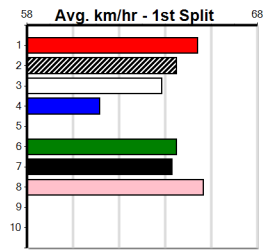

SPORTSBET GO THE BLUE DOG

Distance: 515m, Race Type: Grade 5, Total Prizemoney: $8,785
1st: $5,900, 2nd: $1,820, 3rd: $915, 4th: $150

OSCAR INTENTION (8) blew the start here last week and he is expected to make amends tonight.
CANNY LASS (1) is drawn to lead and she is a bold front running type, while SPECTRE BUSTER (2) has been placed in both runs here.

Watchdog Tips: 8 1 2 3 Bet: Win 8

CANNY LASS (NSW)[5] Back in form, drawn to lead them up, danger $2.80
Owner(s): G Walker
Winning Distances: < 300m (0) 300 - 399m (2) 400 - 499m (3) 500 - 599m (3) 600 - 699m (0) > 700m (0)
Box History table and race details.

SPECTRE BUSTER [5] Placed in both runs here, can threaten $7.00
Owner(s): J Shaw
Winning Distances: < 300m (0) 300 - 399m (2) 400 - 499m (1) 500 - 599m (1) 600 - 699m (0) > 700m (0)
Box History table and race details.

INTERNAL AFFAIRS (NSW)[5] Better than form, strong in the run home, respect $8.00
Owner(s): M Henderson
Winning Distances: < 300m (0) 300 - 399m (0) 400 - 499m (2) 500 - 599m (9) 600 - 699m (0) > 700m (0)
Box History table and race details.

ABRAXAS BALE (NSW)[5] Rises in class, needs to lead, prefer others $10.00
Owner(s): B Wheeler
Winning Distances: < 300m (0) 300 - 399m (1) 400 - 499m (1) 500 - 599m (1) 600 - 699m (0) > 700m (0)
Box History table and race details.

*** VACANT BOX ***
Owner(s):
Winning Distances: < 300m (0) 300 - 399m (0) 400 - 499m (0) 500 - 599m (0) 600 - 699m (0) > 700m (0)
Winning Weights: