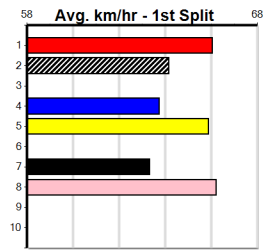

TOONGABBIE LODGE

Distance: 595m, Race Type: Grade 5, Total Prizemoney: $10,095
1st: $6,800, 2nd: $2,095, 3rd: $1,050, 4th: $150

BLACK SILENCER (1) can run the hands off the clock when in the clear and he is drawn to hold the early lead. FLED THE SCENE (8) was never headed at The Meadows two runs back and he will be in the firing line from the outset.

Watchdog Tips: **1** **8** **4** **2** **Bet:** **Win 1**

1

BLACK SILENCER [5] **Star prospect, drawn to lead, watch the clock** **$2.00**
BK Dog Oct-21 Sire: HOOKED ON SCOTCH Dam: GWYDION Trainer: Kerrie White (Buln Buln East)

Owner(s): S White
Winning Distances: < 300m (0) 300 - 399m (0) 400 - 499m (4) 500 - 599m (5) 600 - 699m (2) > 700m (0)
Winning Weights: 31.5(1) 31.6(2) 31.7(1) 31.8(5) 32.0(1) 32.5(1)

Bx	1st	2nd	3rd	4th	5th	6th	7th	8th
1	2		1		1			
2								
3								
4	2	1						
5								1
6	2	2						
7	1	1	1	2				
8	2	3				1	1	

Prize Best $52330.00
Starts FSTD
Trk/Dts 26-11-7-2
APM 0-0-0-0
24605

2nd (6) 31.8 640 SLE R8 10-Mar-24 36.87 36.52 5.00L FINNISS JEWEL (36.52) S/6422 . . . . . 6.37 $1.60 5
1st (1) 31.6 500 BEN R11 22-Mar-24 27.84 27.84 1.5L FIGURE IT OUT (27.93) S/432 . . . . . 6.72 $2.70 X45
1st (1) 31.6 640 SLE R4 31-Mar-24 36.82 36.82 1.5L FINNISS JEWEL (36.91) Q/2111 . . . . . SW . 6.30 $1.90 S
1st (7) 31.5 650 SHP R6 08-Apr-24 37.18 37.18 3.25L ADZUKI MONELLI (37.40) M/2211 . . . . . 17.22 $2.60 5
2nd (8) 31.7 680 GEL R6 19-Apr-24 39.36 39.28 1.25L OSANNA BALE (39.28) S/6432 . . . . . 18.67 $1.80 S
3rd (1) 31.9 680 WGL R8 26-Apr-24 39.07 38.90 2.75L SUNNYSIDE JO (38.90) M/333 . . . . . 18.38 $1.60 S
6th (8) 31.7 715 SAN R10 09-May-24 42.59 42.38 3.00L EXCAVATOR TICKET (42.38) S/7776 . . . . . 6.38 $8.60 X45
2nd (7) 31.4 600 MEA R4 01-Jun-24 34.47 34.26 0.50L AMERICAN QUEEN (34.44) S/6543 . . . . . 9.14 $6.70 5

Last 3 wins NOT included above

1st (2) 31.8 460 WGL R6 24-Dec-23 25.71 25.71 1.00L SPOT FOX (25.78) M/532 . . . . . SW . 6.73 $6.00 5F
1st (4) 31.8 515 SAN R2 25-Jan-24 29.45 29.10 0.10L WILD JAZZ (29.46) M/5433 . . . . . SW . 5.25 $3.30 5F
1st (6) 31.8 515 SAP R7 18-Feb-24 29.66 29.35 5.50L BOOMBURST (30.01) S/6321 . . . . . 5.25 $3.00 5H