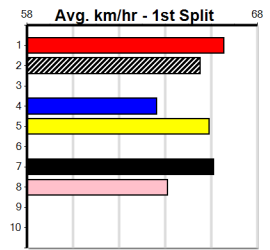

Distance: 515m, Race Type: Mixed 4/5, Total Prizemoney: $9,055
1st: $6,100, 2nd: $1,870, 3rd: $935, 4th: $150

FRED ROSE (4) returned to form with a top 24.43 Sale win recently and he will appreciate the smaller line-up tonight. DAINTREE DAZZLER (8) was dominant at The Meadows and he will exit the same draw tonight. SAVANNAH RIOT (5) can ping the lids

Watchdog Tips: 4 8 5 2 Bet: Win 4

Race card for HASKO BALE (NSW)[4]. Includes details on owner (B Wheeler), sire (BARCIA BALE), dam (DYNA PATTY), and trainer (Samantha Grenfell). Lists winning distances, weights, and a detailed box history table.

Race card for FERNANDO GOMEZ [5]. Includes details on owner (HUNTER RACING), sire (FERNANDO BALE), dam (NAUGHTY CAZZA), and trainer (Brett Hunter). Lists winning distances, weights, and a detailed box history table.

VACANT BOX section. Includes owner, sire, dam, and trainer information. Box history table is empty.

Race card for FRED ROSE [5]. Includes details on owner (S Chignell), sire (FERNANDO BALE), dam (DASH OF ROSE), and trainer (Jeffrey Chignell). Lists winning distances, weights, and a detailed box history table.

Race card for SAVANNAH RIOT [4]. Includes details on owner (S Camden-bermingham), sire (FERNANDO BALE), dam (BLUE SKY RIOT), and trainer (Colin Bermingham). Lists winning distances, weights, and a detailed box history table.