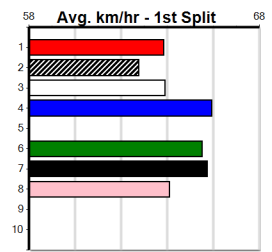

GREYHOUND ADOPTION PROGRAM

Distance: 515m, Race Type: Grade 5, Total Prizemoney: $8,785
1st: $5,900, 2nd: $1,820, 3rd: $915, 4th: $150

SLICK RAMBO (6) sizzled early in his top 29.92 Meadows win and he should have enough pace to cross at the bend. GRANNY ROSES (1) is a great anchor for top 3 in a SRM, while RIVIERA BALE (7) is a strong type and may be value.

Watchdog Tips: 6 1 7 4 Bet: Win 6

GRANNY ROSES [5] G1 placed, strong late, Top 3 in your SRM $3.40
Owner(s): S Chignell
Winning Distances: < 300m (0) 300 - 399m (0) 400 - 499m (6) 500 - 599m (2) 600 - 699m (0) > 700m (0)
Box History table and Prize Best Starts table included.

BEAR HAND [5] Likely to find this class well beyond him, tested $51.00
Owner(s): R Haines
Winning Distances: < 300m (0) 300 - 399m (1) 400 - 499m (1) 500 - 599m (2) 600 - 699m (0) > 700m (0)
Box History table and Prize Best Starts table included.

MAHJONG BAILEY (SA)[5] Racing well but may get crowded early, risky $10.00
Owner(s): S Chiu
Winning Distances: < 300m (0) 300 - 399m (0) 400 - 499m (1) 500 - 599m (10) 600 - 699m (0) > 700m (0)
Box History table and Prize Best Starts table included.

SHIMA STEEL [5] Explodes soon after box rise, keep safe $4.60
Owner(s): KOOWEE (SYN), D Gleeson, R Cummings, M Hildebrand, P Chopping, G Hildebrand
Winning Distances: < 300m (0) 300 - 399m (0) 400 - 499m (4) 500 - 599m (6) 600 - 699m (0) > 700m (0)
Box History table and Prize Best Starts table included.

*** VACANT BOX ***
Owner(s):
Winning Distances: < 300m (0) 300 - 399m (0) 400 - 499m (0) 500 - 599m (0) 600 - 699m (0) > 700m (0)
Winning Weights:

1

2

3

4

5