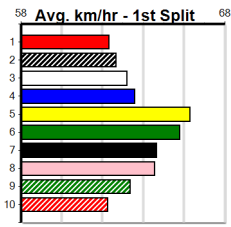

# HOOKED ON SCOTCH @ STUD

Distance: 450m, Race Type: Mixed 4/5, Total Prizemoney: \$3,360  
1st: \$2,250, 2nd: \$690, 3rd: \$345, 4th: \$75

**6**

**8:37PM**

(VIC time)

PLAY THE VICTIM (5) returns to his favourite track and ideal distance and if the big fella can step on even terms he can find the arm and lead throughout. PLAY THE MINUTES (1) caught the eye in his powerful last start win at Warragul.