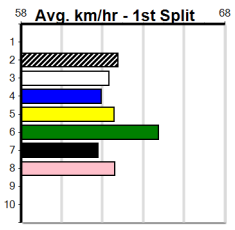

SINCLAIR CONTRACTING

Distance: 395m, Race Type: Grade 7, Total Prizemoney: $2,925
1st: $1,950, 2nd: $600, 3rd: $300, 4th: $75

2

7:21PM
(VIC time)

PAW USAMI (1) exploded out to an early lead and was never challenged in her handy win here on debut. PAW MANNY (4) shows promise and will be strong in the run home. LEONARDO ZEAL (8) has a solid turn of speed once balanced.

Watchdog Tips: **1** **4** **8** **7** **Bet:** **Box Quinella 1,4,8 ($10 for 333.33%)**