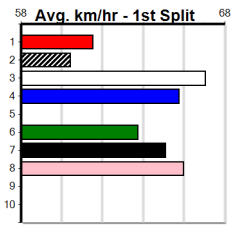

Traralgon

FENECH CURTAINS AND BLINDS

Distance: 500m, Race Type: Mixed 4/5, Total Prizemoney: $3,875
1st: $2,600, 2nd: $800, 3rd: $400, 4th: $75

8

9:15PM

(VIC time)

AUNT VIRGINIA (8) is in the top bracket of sprinters in the state and can either lead or come off the speed to win. SWINDLED (7) had no luck here last week and on his best form he can test the top elect.

Watchdog Tips:

8

7

4

1

Bet:

Trifecta 8/7/4,6 ($10 - 500%)