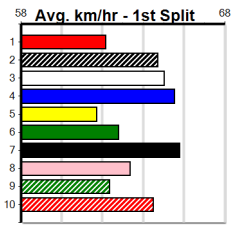

BRIDGES ON ARGYLE TRARALGON

Distance: 395m, Race Type: Grade 5, Total Prizemoney: $2,925
1st: $1,950, 2nd: $600, 3rd: $300, 4th: $75

Watchdog Tips:

6

1

5

8

Bet:

Win 6

ASTON WESTERN (6) only needs to step on even terms here and he could be off and gone as they enter the home bend. ROBBIE LEE ROSE (1) posted eye-catching back to back recent wins and will be strong in the run home.

Main table containing race details for 9 races. Each race entry includes race number, dog name, trainer, date, track, time, odds, and performance data. Includes 'Winning Boxes' sub-tables for each race.