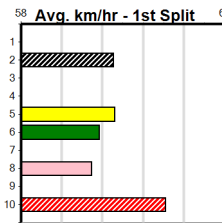

Traralgon

AUSSIE SECRET @ STUD

Distance: 350m, Race Type: Maiden, Total Prizemoney: $2,535
1st: $1,680, 2nd: $520, 3rd: $260, 4th: $75

1

7:03PM
(VIC time)

ZULU WOLF (2) has a terrific turn of speed once balanced and should settle top 2 early and prove hard to hold out. DOOKIE GIBLET (1) will be better for last weeks solid placing here. GOT FLAIR (3) is bred to have plenty of talent.

Watchdog Tips: **2** **1** **3** **6** **Bet:** **Box Trifecta 1,2,3,6 ($10 for 41.67%)**