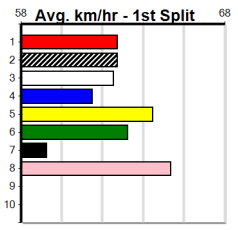

SPORTSBET GO THE BLUE DOG (2-3 WIN)

Distance: 395m, Race Type: Restricted Win, Total Prizemoney: $2,925
1st: $1,950, 2nd: $600, 3rd: $300, 4th: $75

PARIS BALE (2) can spear out of the traps, find the arm and prove hard to catch. CATCH SOME RAYS (7) can go to work through the middle stages of this race and is rarely far away in this class. ZAPPER BALE (8) will be better for last weeks run here.

Watchdog Tips:

2 **7** **8** **1**

Bet:

Win 2