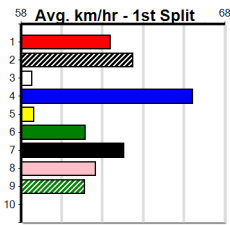

SPORTSBET FINAL

Distance: 450m, Race Type: Mixed 6/7 Final, Total Prizemoney: $3,360
1st: $2,250, 2nd: $690, 3rd: $345, 4th: $75

5

8:18PM

(VIC time)

FOR PETE'S SAKE (2) scored the easiest of heat wins and should justify his short price and can win with ease once again. JOCELYN WILL DO (4) has early speed and looks a solid exacta option. LITTLE MEG (7) will be better for last weeks heat run here.

Watchdog Tips:

2

4

7

3

Bet:

Win 2