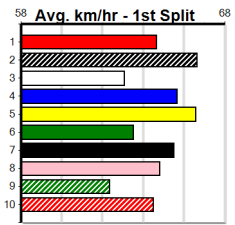

CATCH THE THIEF @ STUD

Distance: 395m, Race Type: Mixed 4/5, Total Prizemoney: $3,360
1st: $2,250, 2nd: $690, 3rd: $345, 4th: $75

Watchdog Tips: **2** **8** **1** **7** **Bet:** Trifecta 2/1,7,8/1,7,8 ($10 - 166.67%)

QUINLAN BALE (2) was placed in the Group 2 Ballarat cup last week and only needs an ounce of luck in running and he would be winning this. VALENCIA JIM (8) returned to winning form last start with a smart Sale win.