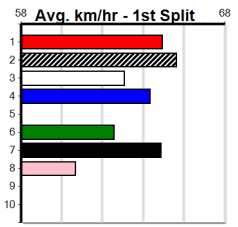

SURFACE CO

Distance: 500m, Race Type: Grade 5, Total Prizemoney: $3,340
1st: $2,230, 2nd: $690, 3rd: $345, 4th: $75

7

8:56PM

(VIC time)

VOLKANOVSKI (2) holds a clear class edge and can take advantage of the lack of early speed in this race and can lead throughout. BILLY INTENTION (6) has been racing in much tougher races and could be a nice each way price.

Watchdog Tips: **2** **6** **4** **7** **Bet:** **Win 2**

Form Box Weight Dist Track Date Time BON Margin 1st/2nd (Time) PIR Checked Comment W/R Split 1 S/P Grade

1 ROCK THE MARJEN [5] *Better than form, can charge late, respect.* **$10.00**

BK D Jan-22 FARLEY TURBO PRINCESS MARJEN

Trainer: David Jensen (Woodstock)

7th (8)	34.7	515	SAN	R11	09-May-24	30.17	29.19	7.50	LINVICTUS HARRY (29.66)	S/7777	.	.	5.39	$50.80	5
4th (8)	34.7	525	MEP	R4	15-May-24	30.90	30.12	6.00	LADDIE ODD SOCK (30.50)	M/5555	.	.	5.32	$2.60	T3-5
7th (8)	34.9	350	HVL	R10	19-May-24	19.88	19.28	4.25	MASTER ZORRO (19.59)	M/8	.	.	6.93	$15.40	5
7th (4)	34.5	450	BAL	R7	27-May-24	26.05	25.38	5.50	REDEEM THIS (25.68)	M/888	.	.	6.86	$32.20	SH

Owner(s): STEV MARJEN (SYN), I Marr, C Stevens, L Burford

Winning Boxes

1	2	3	4	5	6	7	8
3						2	
Prize	$13,381.88						
Best	28.48						
Starts	25-5-1-0						
Trk/Dst	1-1-0-0						
APM	$7314						

2 VOLKANOVSKI [5] *Class edge, can lead here, the one to catch.* **$1.70**

F D Feb-21 BERNARDO EAU ROUGE

Trainer: Kate Gorman (Tanjil South)

6th (8)	36.1	450	TRA	R6	01-May-24	25.13	24.86	4.00	BANJO ONE STRING (24.86)	M/876	.	.	6.82	$9.40	X45
1st (2)	35.9	435	SLE	R7	08-May-24	24.45	24.32	7.00	QUEBEC BALE (24.91)	M/111	.	SW	5.25	$2.90	5
7th (8)	35.5	515	SAP	R7	13-May-24	31.34	29.81	22.00	WILLA BALE (29.85)	M/3337	.	V0	5.20	$5.90	5
ST (-)	34.7	350	TRA		03-Jun-24	20.18		0.01	L Trial Cleared	M/22	.	1of4	6.68	$.	ST

Owner(s): Eye Candy (SYN), C Wilk, K Gorman

Winning Boxes

1	2	3	4	5	6	7	8
4	5		2	1	1	1	3
Prize	$53,390.00						
Best	FSTD						
Starts	44-17-4-3						
Trk/Dst	0-0-0-0						
APM	$13553						

3 JUST A JESTER [5] *Knows this circuit well but others rate better.* **$15.00**

WBD D Feb-20 BRANDEEN IN ORBIT

Trainer: Aaron Farley (Churchill)

3rd (4)	32.9	395	TRA	R7	06-Apr-24	22.71	22.30	1.75	LJAY JAY LOPEZ (22.61)	M/532	.	.	3.86	$7.10	5
3rd (2)	32.4	395	TRA	R7	22-Apr-24	22.66	22.29	0.75	LJAY JAY LOPEZ (22.62)	S/854	.	.	3.94	$8.00	T3-5
1st (4)	32.7	395	TRA	R6	29-Apr-24	22.50	22.39	2.50	BEFORE NOON (22.66)	M/321	.	SW	3.87	$6.50	T3-5
4th (3)	32.3	500	TRA	R7	10-May-24	28.08	27.50	6.50	LERZA SCARLET (27.65)	M/333	.	SW	9.23	$35.90	5NP

Owner(s): A Farley

Winning Boxes

1	2	3	4	5	6	7	8
	2	2	1			1	
Prize	$15,190.00						
Best	28.22						
Starts	59-6-11-6						
Trk/Dst	9-1-4-0						
APM	$2756						

4 CASH NOW (NSW)[5] ***** SCRATCHED ***** **$8.00**

BE D Dec-20 EL GRAND SENOR SPARE CASH

Trainer: Maria Barber (Hoddles Creek)

2nd (2)	36.6	525	MEP	R7	15-May-24	30.39	30.12	2.50	CANNY LASS (30.23)	M/5333	.	.	5.26	$8.10	5
8th (5)	36.7	350	HVL	R9	19-May-24	20.17	19.28	12.00	GRETEL'S GIRL (19.39)	M/8	.	.	6.97	$52.00	X45
5th (4)	36.7	600	MEP	R8	22-May-24	35.05	34.46	8.50	FLED THE SCENE (34.46)	S/7555	.	.	9.26	$71.80	X45
6th (3)	36.8	600	MEP	R8	29-May-24	35.42	34.84	8.50	ZIPPING DIGBY (34.84)	M/6776	.	.	9.38	$116.70	X45

Owner(s): J AND J (SYN), M Barber, P Jones

Winning Boxes

1	2	3	4	5	6	7	8
1	1	1		2	1		1
Prize	$19,498.57						
Best	NBT						
Starts	75-7-10-4						
Trk/Dst	1-0-0-0						
APM	$5043						

ENG WGL 2024-06-11

5 *** VACANT BOX ***

Trainer:
Owner(s):