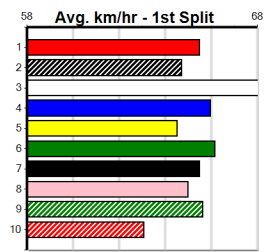

MCMAHON BUILDERS

Distance: 350m, Race Type: Grade 5, Total Prizemoney: $2,925
1st: $1,950, 2nd: $600, 3rd: $300, 4th: $75

NUMEROUS (8) ran the hands off the clock when defeating a fast one at Horsham 3 runs back and a similar effort here would see him winning. VELUZA BALE (2) turns up here most weeks and runs a competitive race.

Watchdog Tips: 8 2 1 7 Bet: Win 8

IMMUNITY IDOL (NSW)[5] Straight track form is full of merit, threat. $4.00
BK Dog Aug-21 Sire: FERNANDO BALE Dam: REALLY UNREAL
Owner(s): WATTA FILLUP (SYN), B Margerison, B Young
Trainer: Tyllah Boreland (Seaspray)

VELUZA BALE (NSW)[5] Rarely runs a bad race here, big danger. $5.00
BK Dog Apr-21 Sire: DYNA VILLA Dam: QUAIL BALE
Owner(s): B Wheeler
Trainer: Robert Camilleri (Lara)

DUSK TILL DAWN [5] Has some talent but others rate better. $16.00
BK Dog Nov-21 Sire: FERNANDO BALE Dam: UNTIL DAWN
Owner(s): Fluffy Side Up (SYN), A Onley, P Onley
Trainer: Michael Tharle (Devon Meadows)

TOPOLOGY MAN (TAS)[5] Front runner, will need to lead, too risky. $21.00
RF Dog Jan-22 Sire: BERNARDO Dam: WYNBURN GOLD
Owner(s): J AND J (SYN), M Barber, P Jones
Trainer: Paul Jones (Hoddles Creek)

OXIDATION [5] Another who needs to lead here to win, tested. $23.00
WBD Bitch Sep-20 Sire: FERNANDO BALE Dam: BURN LIKE FIRE
Owner(s): Fluffy Side Up (SYN), A Onley, P Onley
Trainer: Michael Tharle (Devon Meadows)