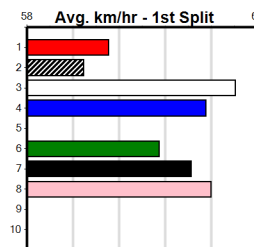

FENECH CURTAINS AND BLINDS

Distance: 500m, Race Type: Mixed 4/5, Total Prizemoney: $3,875
1st: $2,600, 2nd: $800, 3rd: $400, 4th: $75

AUNT VIRGINIA (8) is in the top bracket of sprinters in the state and can either lead or come off the speed to win. SWINDLED (7) had no luck here last week and on his best form he can test the top elect.

Watchdog Tips: [8] [7] [4] [1] Bet: Trifecta 8/7/4,6 ($10 - 500%)

1 HIGH EMOTION [5] Better suited to a wide draw, needs some luck. $34.00
Owner(s): J Booker
Winning Distances: < 300m (0) 300 - 399m (1) 400 - 499m (4) 500 - 599m (2) 600 - 699m (0) > 700m (0)
Box History table and Prize Best Starts table included.

2 HARRY THE HOOD [5] Will go around big odds, needs a jam up. $81.00
Owner(s): S Nagy
Winning Distances: < 300m (0) 300 - 399m (2) 400 - 499m (1) 500 - 599m (1) 600 - 699m (0) > 700m (0)
Box History table and Prize Best Starts table included.

3 MR. YELLOWSTONE [4] Has a solid winning record, place claims. $21.00
Owner(s): P Sofra
Winning Distances: < 300m (0) 300 - 399m (0) 400 - 499m (8) 500 - 599m (4) 600 - 699m (0) > 700m (0)
Box History table and Prize Best Starts table included.

4 PIERRE BALE (NSW)[5] Can come out running at times, place value. $21.00
Owner(s): DCD (SYN), C Rand, D Simpson
Winning Distances: < 300m (0) 300 - 399m (0) 400 - 499m (10) 500 - 599m (7) 600 - 699m (3) > 700m (0)
Box History table and Prize Best Starts table included.

5 *** VACANT BOX ***
Owner(s):
Winning Distances: < 300m (0) 300 - 399m (0) 400 - 499m (0) 500 - 599m (0) 600 - 699m (0) > 700m (0)
Winning Weights: