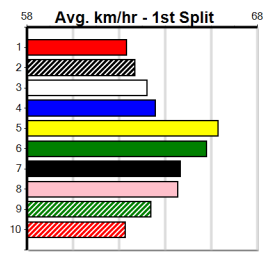

HOOKED ON SCOTCH @ STUD

Distance: 450m, Race Type: Mixed 4/5, Total Prizemoney: $3,360
1st: $2,250, 2nd: $690, 3rd: $345, 4th: $75

PLAY THE VICTIM (5) returns to his favourite track and ideal distance and if the big fella can step on even terms he can find the arm and lead throughout. PLAY THE MINUTES (1) caught the eye in his powerful last start win at Warragul.

Watchdog Tips: **5** **1** **6** **2** **Bet:** Win 5

Form	Box	Wgt	Dist	Track	Date	Time	BON	Margin	1st/2nd (Time)	PIR	Checked	Comment	WR	Split 1	S/P	Grade	
1	PLAY THE MINUTES [5] Huge win last time, draw helps, major player. $3.60																
	WBK Dog		May-22		Sire: FERNANDO BALE		Dam: ZIPPING TIFFANY		Trainer: Karen Pitt (Pearcedale)								
	Owner(s): THE SIP (SYN), J Harradine, T Redmond, W Vassallo																
	Winning Distances: < 300m (0) 300 - 399m (0) 400 - 499m (3) 500 - 599m (0) 600 - 699m (0) > 700m (0)																
	Winning Weights: 32.0(1) 32.1(1) 32.4(1)																
	1st	(6)	32.0	450	TRA	R2	22-Mar-24	25.06	24.81	1.75L SICK AND TIRED (25.17)	M/111	.	SW	.	6.62	$2.30	MH
	1st	(2)	32.4	450	TRA	R2	29-Mar-24	25.00	24.83	2.50L FOR PETE'S SAKE (25.17)	M/111	.	SW	.	6.63	$2.00	MF
	6th	(8)	32.0	460	WGL	R2	26-Apr-24	26.24	25.55	6.00L PONTING (25.84)	M/556	.	.	.	6.67	$1.60	X67
	5th	(3)	31.9	460	WGL	R5	21-May-24	26.72	25.83	5.50L ROSS STREET PETE (26.36)	M/767	.	VO	.	6.87	$1.40	X67H
	1st	(4)	32.1	460	WGL	R2	28-May-24	26.20	25.54	1.25L POT OF GOLD (26.28)	M/633	.	.	.	6.72	$2.70	X67
	Last 3 wins NOT included above																
Prize Best $14630.00																	
Starts 25.00(2)-29/3/24																	
Trk/Dts 5-3-0-0																	
APM 2-2-0-0 8958																	

Form	Box	Wgt	Dist	Track	Date	Time	BON	Margin	1st/2nd (Time)	PIR	Checked	Comment	WR	Split 1	S/P	Grade	
2	PROJECTOR [5] Been racing in great fashion in easier races. $8.00																
	BK Dog		Sep-20		Sire: BERNARDO		Dam: SUNSET BELIEVER		Trainer: Jessica Bean (Tinamba)								
	Owner(s): R Bean																
	Winning Distances: < 300m (0) 300 - 399m (0) 400 - 499m (4) 500 - 599m (3) 600 - 699m (0) > 700m (0)																
	Winning Weights: 31.9(1) 32.0(1) 32.4(1) 32.8(1) 33.4(2) 34.1(1)																
	7th	(8)	32.8	435	SLE	R6	03-Mar-24	25.29	24.41	13.00 MARCO ROSE (24.43)	M/576	.	.	.	5.45	$27.90	X34
	8th	(7)	32.9	435	SLE	R11	24-Mar-24	25.32	24.39	8.50L SCARLETT'S WISH (24.74)	M/678	.	.	.	5.39	$8.40	5
	4th	(2)	32.0	400	WGL	R11	26-Apr-24	23.21	22.35	4.50L BELOW THE CURVE (22.90)	M/44	.	.	.	8.66	$15.80	5
	8th	(3)	31.8	395	TRA	R9	01-May-24	22.67	21.88	9.50L BLITZ (22.01)	M/877	.	.	.	3.79	$6.80	5
	2nd	(5)	32.0	400	WGL	R5	16-May-24	23.05	22.71	0.10L MIKE'S TIGER (23.05)	M/43	.	.	.	8.59	$5.10	T3-5
	1st	(5)	31.9	435	SLE	R10	22-May-24	24.69	24.63	2.50L BONNIE GAL (24.84)	M/211	.	.	.	5.31	$5.50	5
1st	(1)	32.0	435	SLE	R5	27-May-24	24.61	24.27	1.00L SWEATY HAND (24.67)	M/211	.	.	.	5.32	$1.90	5	
2nd	(5)	31.6	435	SLE	R11	02-Jun-24	24.65	24.37	1.5L GO ASTRAY (24.55)	M/322	.	.	.	5.30	$5.20	5	
Last 3 wins NOT included above																	
1st	(8)	33.4	525	MEA	R3	07-Jan-23	30.58	29.83	1.25L SO SPECIAL (30.66)	M/3443	.	SW	.	5.11	$2.10	RW	
1st	(2)	32.8	515	SAN	R3	19-Jan-23	29.76	29.25	6.50L RAPIDO STORM (30.20)	M/4333	.	SW	.	5.20	$1.60	5	
1st	(2)	32.4	435	SLE	R12	28-Jan-24	24.45	24.22	1.5L BETSIDE BALE (24.55)	M/111	.	SW	.	5.27	$4.20	5	
Prize Best $27845.00																	
Starts FSTD																	
Trk/Dts 32-7-6-3																	
APM 0-0-0-0 4787