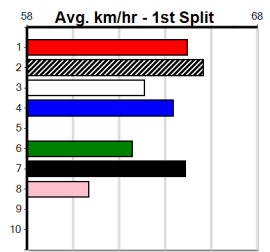

SURFACE CO

Distance: 500m, Race Type: Grade 5, Total Prizemoney: $3,340
1st: $2,230, 2nd: $690, 3rd: $345, 4th: $75

VOLKANOVSKI (2) holds a clear class edge and can take advantage of the lack of early speed in this race and can lead throughout. BILLY INTENTION (6) has been racing in much tougher races and could be a nice each way price.

Watchdog Tips: 2 6 4 7 Bet: Win 2

Form Box Wgt Dist Track Date Time BON Margin 1st/2nd (Time) PIR Checked Comment W/R Split 1 S/P Grade

ROCK THE MARJEN [5] Better than form, can charge late, respect. $10.00
Owner(s): STEV MARJEN (SYN), I Marr, C Stevens, L Burford
Sire: FARLEY TURBO Dam: PRINCESS MARJEN
Trainer: David Jensen (Woodstock)

Box History table and Prize Best Starts Trk/Dts APM for ROCK THE MARJEN

VOLKANOVSKI [5] Class edge, can lead here, the one to catch. $1.70
Owner(s): Eye Candy (SYN), C Wilk, K Gorman
Sire: BERNARDO Dam: EAU ROUGE
Trainer: Kate Gorman (Tanjil South)

Box History table and Prize Best Starts Trk/Dts APM for VOLKANOVSKI

JUST A JESTER [5] Knows this circuit well but others rate better. $15.00
Owner(s): A Farley
Sire: BRANDEEN Dam: IN ORBIT
Trainer: Aaron Farley (Churchill)

Box History table and Prize Best Starts Trk/Dts APM for JUST A JESTER

CASH NOW (NSW)[5] *** SCRATCHED *** $8.00
Owner(s): J AND J (SYN), M Barber, P Jones
Sire: EL GRAND SENOR Dam: SPARE CASH
Trainer: Maria Barber (Hoddles Creek)

Box History table and Prize Best Starts Trk/Dts APM for CASH NOW

*** VACANT BOX ***
Owner(s):
Sire: Dam:
Trainer:
Winning Distances: < 300m (0) 300 - 399m (0) 400 - 499m (0) 500 - 599m (0) 600 - 699m (0) > 700m (0)
Winning Weights:

1

2

3

4

5