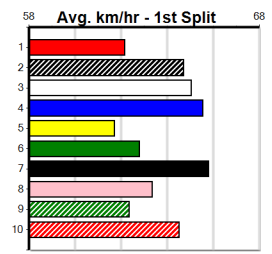

Traralgon

10

9:57PM

(VIC time)

BRIDGES ON ARGYLE TRARALGON

Distance: 395m, Race Type: Grade 5, Total Prizemoney: $2,925
1st: $1,950, 2nd: $600, 3rd: $300, 4th: $75

ASTON WESTERN (6) only needs to step on even terms here and he could be off and gone as they enter the home bend. ROBBIE LEE ROSE (1) posted eye-catching back to back recent wins and will be strong in the run home.

Watchdog Tips: **6** **1** **5** **8** **Bet:** **Win 6**

Form Box	Wgt	Dist	Track	Date	Time	BON	Margin	1st/2nd (Time)	PIR	Checked	Comment	WR	Split 1	S/P	Grade

1

ROBBIE LEE ROSE [5] **$3.80**
BK Dog Dec-21 Sire: ZACK MONELLI Dam: ROSE ROSE
Owner(s): S Chignell Trainer: Jeffrey Chignell (Rosedale)
Winning Distances: < 300m (0) 300 - 399m (2) 400 - 499m (2) 500 - 599m (0) 600 - 699m (0) > 700m (0)
Winning Weights: 31.6(1) 31.9(2) 32.6(1)

Two recent wins were impressive, danger.

4th (4) 32.1 400 WGL R9 23-Apr-24 23.25 22.71 7.50L LONG SLEEVES (22.73) M/64 . . . SW . . . 8.74 $3.40 X67	7th (8) 32.0 435 SLE R3 28-Apr-24 25.48 24.19 11.00 MINTER HONOUR (24.73) M/455 . . . . . 5.38 $1.70 7	1st (6) 31.9 350 TRA R3 03-May-24 19.85 19.33 0.75L POSH PAWS (19.90) S/53 . . . . . 6.70 $4.60 X67
7th (3) 31.8 435 SLE R9 08-May-24 25.11 24.32 12.00 NEED A PILOT (24.32) M/776 . . . . . 5.46 $2.90 6G	4th (3) 31.8 510 SLE R9 12-May-24 29.35 28.82 6.50L DAINTREE TIGER (28.92) M/333 . . . . . 9.26 $3.70 RW	1st (2) 31.6 395 TRA R7 17-May-24 22.41 21.87 0.75L PLAY LAB (22.48) S/832 . . . . . 3.90 $3.20 X67
1st (1) 31.9 400 WGL R12 28-May-24 22.65 22.34 4.50L ESPECIAL DIGGER (22.97) Q/31 . . . . . 8.41 $2.10 5	6th (4) 31.9 435 SLE R11 02-Jun-24 25.38 24.37 12.00 GO ASTRAY (24.55) S/865 . . . . . 5.54 $2.40 5	

Last 3 wins NOT included above

1st (6) 32.6 460 WGL R3 05-Dec-23 25.98 25.74 2.00L FRANKLY FEVER (26.11) M/211 . . . . . 6.64 $4.70 M		

Box History

Bx	1st	2nd	3rd	4th	5th	6th	7th	8th
1	1							
2	1						1	
3		2		1				1
4				1		1		
5					1			
6	2							
7								
8			1					1

Prize Best $11198.57
Starts 22.41(2)-17/5/24
Trk/Dts 14-4-2-1
APM 1-1-0-0
7130

2

SELYNYA BLUE [5] **$15.00**
BE Dog Jan-21 Sire: BARCIA BALE Dam: MACEY BLUE
Owner(s): BELLE ZAC AND CHARLIE (SYN), M Tab, S Tab
Trainer: Stephen Tab (Lara)
Winning Distances: < 300m (0) 300 - 399m (3) 400 - 499m (7) 500 - 599m (0) 600 - 699m (0) > 700m (0)
Winning Weights: 34.5(2) 34.6(1) 35.0(1) 35.4(1) 35.5(2) 35.6(2) 35.9(1)

Racing well in weaker company, place best.

4th (3) 34.4 410 HOR R5 09-Apr-24 23.77 23.26 4.00L DASH OF SALLY (23.50) M/44 . . . . . W 10.56 $15.20 5	4th (2) 34.2 410 HOR R7 16-Apr-24 23.72 23.10 4.75L LINDA LOBSTER (23.39) M/54 . . . . . W 10.52 $9.10 5	6th (7) 34.6 400 GEL R12 27-Apr-24 23.24 22.35 3.75L DR. MATRIX (22.99) M/76 . . . . . 8.89 $28.70 5
2= (8) 34.2 300 HVL R2 05-May-24 16.98 16.69 1.00L WHY I'M BROKE (16.92) M/3 . . . . . 4.00 $37.90 5	3rd (7) 34.2 450 BAL R8 12-May-24 25.82 25.50 4.75L NIZHONI (25.50) M/645 . . . . . 6.83 $10.60 T3-5	1st (8) 34.6 450 BAL R8 19-May-24 25.96 25.88 2.50L SOLEUS (26.12) M/211 . . . . . SW 6.68 $2.50 T3-5
7th (1) 34.6 450 BAL R6 27-May-24 26.36 25.38 10.00 LYON BALE (25.66) M/546 . . . . . W 6.84 $10.30 SH	1st (4) 35.0 390 SHP R9 30-May-24 22.24 22.15 0.50L KABUTO BALE (22.27) M/22 . . . . . W 8.57 $9.70 5	

Last 3 wins NOT included above

1st (1) 35.5 450 BAL R6 05-Aug-23 25.62 25.55 1.5L FORMAL ATTIRE (25.71) Q/111 . . . . . 6.60 $11.90 X45	1st (7) 35.9 450 WBL R8 06-Nov-23 25.72 25.47 2.75L TAPERING OFF (25.91) Q/111 . . . . . W 6.61 $7.70 5	1st (5) 34.5 390 WBL R4 14-Mar-24 22.35 22.09 1.5L HARTLEY BALE (22.44) Q/11 . . . . . 8.58 $6.10 5