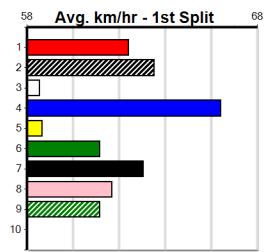

SPORTSBET FINAL

Distance: 450m, Race Type: Mixed 6/7 Final, Total Prizemoney: $3,360
1st: $2,250, 2nd: $690, 3rd: $345, 4th: $75

FOR PETE'S SAKE (2) scored the easiest of heat wins and should justify his short price and can win with ease once again. JOCELYN WILL DO (4) has early speed and looks a solid exacta option. LITTLE MEG (7) will be better for last weeks heat run here.

Watchdog Tips: [2] [4] [7] [3] Bet: Win 2

HIGHLAND WARRIOR [7] Placed behind the 2 off this box in heat. $21.00
Owner(s): Eye Candy (SYN), C Wilk, K Gorman
Sire: SENNACHIE Dam: LIGHT VIEW
Trainer: Kate Gorman (Tanjil South)
Box History table and statistics.

FOR PETE'S SAKE [5] Emphatic heat winner, looks the winner. $1.30
Owner(s): SPARKLE AND FADE (SYN), J Paraskevas, A Paraskevas
Sire: FERNANDO BALE Dam: MY AMERICAN GIRL
Trainer: Andrew Paraskevas (Pearcedale)
Box History table and statistics.

HAMISH ROSE [7] Has solid mid race speed, place claims. $12.00
Owner(s): S Chignell
Sire: FERAL FRANKY Dam: DASH OF ROSE
Trainer: Sharon-lee Chignell (Rosedale)
ENG SLE 2024-06-09
Box History table and statistics.

JOCELYN WILL DO [6] Can set the early tempo, could cause an upset. $10.00
Owner(s): S Stockdale
Sire: ZAMBORA BROCKIE Dam: BESSIE'S DAISY
Trainer: Billy Stockdale (Fulham)
ENG WGL 2024-06-11
Box History table and statistics.

RIO WINTER [7] Steady since winning her maiden, tough ask. $26.00
Owner(s): J Boreland
Sire: MEPUNGA BLAZER Dam: CROWDZA COMING
Trainer: Tyllah Boreland (Seaspray)
Box History table and statistics.