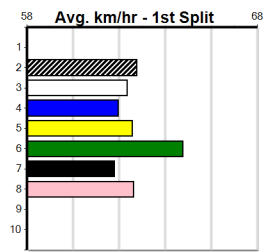

SINCLAIR CONTRACTING

Distance: 395m, Race Type: Grade 7, Total Prizemoney: $2,925
1st: $1,950, 2nd: $600, 3rd: $300, 4th: $75

PAW USAMI (1) exploded out to an early lead and was never challenged in her handy win here on debut. PAW MANNY (4) shows promise and will be strong in the run home. LEONARDO ZEAL (8) has a solid turn of speed once balanced.

Watchdog Tips: 1 4 8 7 **Bet:** Box Quinella 1,4,8 ($10 for 333.33%)

1

PAW USAMI (NSW)[7] **Impressive all the way win on debut, go close.** **$3.60**
RF Bitch Jul-22 Sire: DYNA TRON Dam: HADEEL BALE
Owner(s): B Wheeler
Winning Distances: < 300m (0) 300 - 399m (1) 400 - 499m (0) 500 - 599m (0) 600 - 699m (0) > 700m (0)
Winning Weights: 26.9(1)
1st (7) 26.9 395 TRA R2 10-May-24 22.28 21.62 2.50L ZULU WOLF (22.45) M/111 3.84 $4.80 M
Last 3 wins NOT included above
Trainer: Robert Camilleri (Lara)

Box History

Bx	1st	2nd	3rd	4th	5th	6th	7th	8th
1								
2								
3								
4								
5								
6								
7	1							
8								

Prize Best	$1680.00
Starts	22.28(7)-10/5/24
Trk/Dts	1-1-0-0
APM	1680

2

SANDY BALE (NSW)[7] **Early burn, settles on the speed, place.** **$12.00**
F Dog Mar-22 Sire: KONOMI Dam: WENDALIN BALE
Owner(s): L Harris
Winning Distances: < 300m (0) 300 - 399m (1) 400 - 499m (0) 500 - 599m (0) 600 - 699m (0) > 700m (0)
Winning Weights: 29.8(1)
3rd (3) 30.3 390 BAL R1 17-Apr-24 22.94 22.22 4.75L DARTS NIGHT (22.62) M/11 V5 8.62 $3.30 M
ST (-) 30.1 350 TRA 29-Apr-24 20.16 3.25L Trial Cleared M/11 1of4 6.69 ST
2nd (1) 29.8 350 TRA R1 03-May-24 20.13 19.33 4.50L TARGET TIME (19.84) M/32 6.66 $1.40 M
3= (8) 29.8 350 TRA R1 06-May-24 20.60 19.51 1.25L BRAEMAR JESSIE (20.53) Q/13 6.72 $2.10 T3-M
7th (1) 29.9 350 TRA R1 15-May-24 21.00 19.69 13.00 GIN CHASER (20.09) Q/68 6.87 $5.60 M
2nd (1) 29.4 350 TRA R1 17-May-24 20.14 19.81 0.10L PAW MANNY (20.14) Q/11 6.67 $5.40 M
3rd (8) 29.7 350 TRA R2 29-May-24 20.22 19.62 3.00L UNACCEPTABLE PEN (20.03) M/33 6.77 $3.50 M
1st (2) 29.8 350 TRA R2 31-May-24 20.17 19.59 0.25L ZULU WOLF (20.18) M/22 6.83 $2.20 M
Last 3 wins NOT included above
Trainer: Tammy Kennedy - harris (Deavon ENG TRA 2024-06-10)

Box History

Bx	1st	2nd	3rd	4th	5th	6th	7th	8th
1								
2	1							1
3			1					
4			1					
5								
6								
7								
8		2						

Prize Best	$3605.00
Starts	FSTD
Trk/Dts	8-1-2-4
APM	0-0-0-0
	3293

3

ODIN BALE (NSW)[7] ***** SCRATCHED ***** **$99.00**
BKBD Dog Mar-22 Sire: FERNANDO BALE Dam: HOUSTON BALE
Owner(s): L Harris
Winning Distances: < 300m (0) 300 - 399m (0) 400 - 499m (1) 500 - 599m (0) 600 - 699m (0) > 700m (0)
Winning Weights: 32.9(1)
7th (2) 32.8 400 WGL R1 02-May-24 23.72 22.84 12.00 ASTON IMAGE (22.92) M/45 8.76 $2.60 T3-M
2nd (5) 33.0 390 BAL R9 06-May-24 22.57 21.89 0.25L URANO BALE (22.56) M/12 8.71 $9.60 T3-M
4th (1) 33.2 400 WGL R2 09-May-24 23.81 23.16 7.00L FLYING TATUM (23.32) M/24 8.63 $4.50 M
1st (3) 32.9 400 WGL R3 14-May-24 23.42 22.61 0.05L WHERE'S MY MOJO (23.42) M/53 8.84 $6.30 M
3rd (1) 33.0 400 WGL R4 18-May-24 23.15 22.82 4.75L OUR YOGI (22.82) M/43 8.65 $4.50 7
7th (1) 32.8 400 WGL R3 23-May-24 23.35 22.75 9.00L ASTON SPRITZ (22.75) S/67 8.66 $16.30 7
2nd (7) 32.8 400 GEL R9 28-May-24 22.86 22.41 0.50L SPICY MINX (22.83) M/22 8.62 $6.10 T3-7
7th (5) 33.1 435 SLE R3 02-Jun-24 25.26 24.37 8.50L JOHNSON STREET (24.68) M/777 5.42 $30.80 7
Last 3 wins NOT included above
Trainer: Tammy Kennedy - harris (Deavon)

Box History

Bx	1st	2nd	3rd	4th	5th	6th	7th	8th
1								
2			1	1	1			1
3	1			1				
4								
5		1						1
6			1					
7	1							
8					1			

Prize Best	$2905.00
Starts	FSTD
Trk/Dts	12-1-2-2
APM	0-0-0-0
	2830