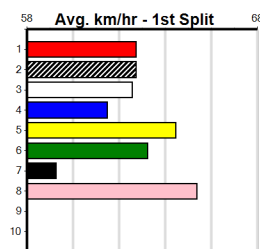

SPORTSBET GO THE BLUE DOG (2-3 WINS)

Distance: 395m, Race Type: Restricted Win, Total Prizemoney: $2,925
1st: $1,950, 2nd: $600, 3rd: $300, 4th: $75

PARIS BALE (2) can spear out of the traps, find the arm and prove hard to catch. CATCH SOME RAYS (7) can go to work through the middle stages of this race and is rarely far away in this class. ZAPPER BALE (8) will be better for last weeks run here.

Watchdog Tips:

2

7

8

1

Bet:

Win 2

Form Box Wgt Dist Track Date Time BON Margin 1st/2nd (Time) PIR Checked Comment W/R Split 1 S/P Grade

GOT VIBES [5] Mixes her form but has the talent, respect. $3.50
BK Bitch Apr-21 Sire: BERNARDO Dam: SUNSET SENORITA
Trainer: Jessica Bean (Tinamba)
Owner(s): R Bean
Winning Distances: < 300m (0) 300 - 399m (1) 400 - 499m (2) 500 - 599m (0) 600 - 699m (0) > 700m (0)
Winning Weights: 27.8(2) 28.4(1)
4th (5) 28.4 395 TRA R3 03-Apr-24 22.62 22.16 1.75L ROCK BALBOA (22.51) M/122 . . . VO . . . 3.74 $39.70 X67H
1st (4) 27.8 395 TRA R3 12-Apr-24 22.58 22.16 0.025 TRUE TEMPER (22.58) Q/111 . . . . . 3.72 $29.90 X67F
2nd (3) 27.9 350 TRA R10 17-Apr-24 19.82 19.73 0.25L MINNIE ROCKS (19.80) M/22 . . . . . 6.69 $5.10 X67
2nd (1) 27.5 400 WGL R3 26-Apr-24 23.20 22.35 0.25L ARCANA (23.19) M/34 . . . . . 8.55 $5.10 X67
7th (5) 27.5 395 TRA R3 01-May-24 22.53 21.88 1.75L HARLEY (22.42) M/222 . . . . . 3.77 $10.80 6G
6th (4) 27.9 435 SLE R9 08-May-24 25.09 24.32 11.00 NEED A PILOT (24.32) S/667 . . . . . 5.45 $15.10 6G
1st (2) 27.8 400 WGL R4 16-May-24 22.71 22.71 6.00L PATH OF GLORY (23.10) M/11 . . . . . 8.36 $1.60 T3-6
8th (6) 27.2 435 SLE R4 26-May-24 25.29 24.46 10.00 DR. ERICA (24.60) M/888 . . . . . 5.61 $12.50 RW
Last 3 wins NOT included above
1st (3) 28.4 400 WGL R1 28-Mar-24 23.27 22.84 1.00L INTER ROUGE (23.32) M/22 . . . . . 8.54 $2.20 T3-M

Box History
Bx 1st 2nd 3rd 4th 5th 6th 7th 8th
1 1 2 1
2 1 1 1
3 1 1 1
4 1 1 1 1 1
5 1 1 1
6 1 1
7 1
8 1
Prize Best $7395.00
Starts 22.58(4)-12/4/24
Trk/Dts 15-3-3-1
APM 4-1-0-0 4823

PARIS BALE (NSW)[6] Can land on the arm here, hard to catch. $4.50
BK Bitch May-22 Sire: CHRISTO BALE Dam: HAE ALLEN
Trainer: Rebecca Gibbons (Avalon)
Owner(s): B Wheeler
Winning Distances: < 300m (0) 300 - 399m (2) 400 - 499m (0) 500 - 599m (0) 600 - 699m (0) > 700m (0)
Winning Weights: 28.8(2)
6th (6) 29.6 425 BEN R9 24-Mar-24 24.95 23.42 12.00 SUMMER KOBIE (24.13) M/888 . . . . . 6.85 $3.60 MH
1st (8) 28.8 390 BAL R1 03-Apr-24 22.46 21.97 4.50L ZIPPI MUSTANG (22.78) M/21 . . . . . 8.62 $1.50 M
3rd (3) 28.7 400 GEL R4 09-Apr-24 23.02 22.46 3.5L BERN'S BANJO (22.79) M/23 . . . . . 8.60 $1.90 X67H
1st (1) 28.8 390 BAL R9 15-Apr-24 22.28 22.28 3.00L SHIMA HARLEY (22.47) Q/11 . . . . . 8.47 $1.40 T3-7
7th (2) 28.3 450 BAL R9 24-Apr-24 25.83 25.24 8.00L LEONI BALE (25.28) M/567 . . . . . 6.70 $5.50 X67
4th (5) 28.2 400 WGL R4 07-May-24 23.21 22.47 5.50L POWER UP MAX (22.83) M/77 . . . . . 8.74 $3.40 X67
Last 3 wins NOT included above

Box History
Bx 1st 2nd 3rd 4th 5th 6th 7th 8th
1 1
2 1 1
3 1 1
4 1 1 1
5 1 1
6 1
7 1
8 1
Prize Best $2915.00
Starts FSH
Trk/Dts 6-2-0-1
APM 0-0-0-0 2011