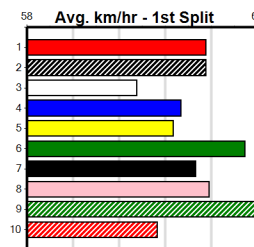

KISS PROFESSIONAL SOLUTIONS

Distance: 350m, Race Type: Mixed 4/5, Total Prizemoney: $3,360
1st: $2,250, 2nd: $690, 3rd: $345, 4th: $75

Race jam packed with early speed, ROYAL MINT (2) has been racing consistently in tougher company and just needs a clean start to get the job done here. MYALL PRAWN (3) can fly the lids and returned to form here last week in fine style.

Watchdog Tips: 2 3 7 6 **Bet:** Win 2

1

MIKE'S TIGER [4] **Speedy type, can get tired late, place.** **$13.00**

BK Dog Jun-21 Sire: FERNANDO BALE Dam: FEARLESS SWAN
Owner(s): Canine Neddys (SYN), C Gartung, B Blackshaw, B Walker
Trainer: Damian Meade (Hazelwood North)

Winning Distances: < 300m (0) 300 - 399m (8) 400 - 499m (4) 500 - 599m (0) 600 - 699m (0) > 700m (0)

Winning Weights: 29.1(2) 29.2(2) 29.3(1) 30.5(1) 30.9(2) 31.0(2) 31.1(1) 31.2(1)

Box	1st	2nd	3rd	4th	5th	6th	7th	8th
1	4	3						
2	1	2	1		1			
3	2	3	1					
4	1	2	2	1	2		1	1
5	1			2	1	1	2	1
6	1	2		1	1	2		1
7	2		3	2	1		3	
8			2	1				

Prize Best Starts Trk/Dts APM: $26550.00, 19.85(6)-11/6/23, 67-12-7-13, 39-7-5-8, 8558

2

ROYAL MINT [5] **Class edge, early burn, the one to catch.** **$2.40**

BK Bitch Sep-20 Sire: BERNARDO Dam: SUNSET BELIEVER
Owner(s): R Bean
Trainer: Jessica Bean (Tinamba)

Winning Distances: < 300m (0) 300 - 399m (8) 400 - 499m (3) 500 - 599m (0) 600 - 699m (0) > 700m (0)

Winning Weights: 28.8(1) 29.0(2) 29.1(2) 29.4(3) 29.5(2) 29.8(1)

Box	1st	2nd	3rd	4th	5th	6th	7th	8th
1	3	3	2					1
2	1	3	1					
3						1	1	
4	1	3	2					
5	3			1			2	
6	2	1	1	1	1			1
7				1				
8	1	1		1	1	2		

Prize Best Starts Trk/Dts APM: $37054.29, NBT, 42-11-11-6, 8-0-3-4, 11268

3

MYALL PRAWN [5] **Back in form, can spear the lids, danger.** **$6.50**

WBK Dog Feb-21 Sire: ORSON ALLEN Dam: SPOT ON CINTA
Owner(s): Yacaaba (SYN), J Risk, R Gilmore, E Risk, S Risk
Trainer: Raymond Gilmore (Kilmany)

Winning Distances: < 300m (0) 300 - 399m (7) 400 - 499m (1) 500 - 599m (1) 600 - 699m (0) > 700m (0)

Winning Weights: 26.8(1) 27.2(1) 27.4(1) 27.6(2) 27.7(1) 27.8(1) 27.9(2)

Box	1st	2nd	3rd	4th	5th	6th	7th	8th
1	2	1	4					
2	1	1	2			1	1	
3		1	1	1	2	1	1	1
4	2			2	2	1	1	
5	1			3			1	1
6	1		1	1			2	1
7					2		2	2
8	2	3	1	1	1			

Prize Best Starts Trk/Dts APM: $25750.00, 19.71(4)-16/1/23, 56-9-6-9, 8-2-1-2, 7368

4

PALTROW BALE (NSW)[5] **Speed underneath is a worry, risky.** **$18.00**

WBK Bitch Oct-21 Sire: NEED MY MONEYNOW Dam: DYNA GERTIE
Owner(s): B Wheeler
Trainer: Daniel Gibbons (Avalon)

Winning Distances: < 300m (0) 300 - 399m (5) 400 - 499m (1) 500 - 599m (0) 600 - 699m (0) > 700m (0)

Winning Weights: 25.8(1) 25.9(1) 26.0(1) 26.1(1) 26.4(1) 26.7(1)

Box	1st	2nd	3rd	4th	5th	6th	7th	8th
1	2	1	4					
2	1			1				
3	1	2	1		1	1		
4								
5	1					2	1	
6		1			1			
7		1	2		1			
8	1			1				

Prize Best Starts Trk/Dts APM: $15400.00, 19.94(1)-27/9/23, 24-6-5-3, 1-1-0-0, 7243

5

QUEEN MAGGIE [4] **In form runner, toughest test yet, prefer others** **$9.50**

BK Bitch Feb-21 Sire: BERNARDO Dam: RADIANT ANGEL
Owner(s): B Mackie
Trainer: Leon Lacy (Noble Park)
ENG WGL 2024-06-11

Winning Distances: < 300m (0) 300 - 399m (6) 400 - 499m (0) 500 - 599m (0) 600 - 699m (0) > 700m (0)

Winning Weights: 26.1(1) 27.0(1) 27.2(1) 27.3(3)

Box	1st	2nd	3rd	4th	5th	6th	7th	8th
1	2	1	1				1	1
2	1		1					
3				2				
4	2						1	
5							1	
6	1	1		1	1			
7							1	1
8							1	1

Prize Best Starts Trk/Dts APM: $8960.00, 19.76(1)-29/5/24, 20-6-1-2, 7-2-0-1, 7672