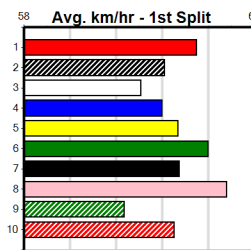

MR AUDACIOUS @ STUD

Distance: 395m, Race Type: Grade 5, Total Prizemoney: $2,925
1st: $1,950, 2nd: $600, 3rd: $300, 4th: $75

JEBEDIAH (1) is the most credentialed runner in this field and from the gun draw can record win number 20. MY MATE MINA (8) has recorded some smart placings in tougher races of late and looks the clear danger.

Watchdog Tips: **1** **8** **3** **2** Bet: **Box Quinella 1,8 ($10 for 1000%)**

Form Box	Wgt	Dist	Track	Date	Time	BON	Margin	1st/2nd (Time)	PIR	Checked	Comment	WR	Split 1	S/P	Grade	
1	JEBEDIAH [5]	BK Dog	May-20	Class edge, gun draw, the one to beat.												
		Owner(s): D Burnett			Sire: BARCIA BALE		Dam: THANKS CHERYL								$2.50	
		Winning Distances: < 300m (0) 300 - 399m (3) 400 - 499m (11) 500 - 599m (5) 600 - 699m (0) > 700m (0)	Trainer: Brett Mackie (Tooradin) ENG WGL 2024-06-11													
		Winning Weights: 31.6(1) 32.1(1) 32.2(2) 32.4(2) 32.5(8) 32.6(1) 32.7(1) 32.9(2) 33.4(1)	Box History													
		7th (6) 32.8 450 TRA R6 29-Mar-24 25.53 24.83 11.00 ASTON CORNES (24.83) M/677 . . . . . 6.77 $26.30 X45	Box 1st2nd3rd4th5th6th7th8th													
		8th (2) 32.8 450 BAL R7 07-Apr-24 26.01 24.91 13.00 CANYA CHARISMA (25.15) M/788 . . . . . 6.77 $10.90 5	1 4 1 1 2													
		4th (7) 32.3 450 TRA R7 12-Apr-24 25.24 24.76 7.00L ON HIGH ALERT (24.76) M/664 . . . . . 6.65 $33.10 X45	2 2 3 1 1 1 2													
		5th (5) 32.6 435 SLE R7 21-Apr-24 25.03 24.40 3.00L GO STEVIE (24.83) M/555 . . . . . 5.33 $14.80 5	3 3 2 1 4 3 2 2													
		5th (3) 32.1 300 HVL R11 12-May-24 17.11 16.66 3.75L MINI STAR (16.86) M/7 . . . . . 4.12 $11.10 5	4 2 4 4 1 1													
		1st (1) 32.1 300 HVL R3 19-May-24 16.93 16.55 4.50L ASSUME KEALY (17.24) S/4 . . . . . 4.02 $5.10 5	5 1 2 2													
		1st (8) 32.2 350 HVL R7 26-May-24 19.59 18.89 0.50L REVERSE SWEEP (19.61) M/1 . . . . . 6.56 $7.40 X45	6 3 1 3 2 2													
		7th (7) 32.5 300 HVL R9 02-Jun-24 17.02 16.66 5.50L BLACK NOISE (16.66) M/3 . . . . . 3.97 $54.00 X34	7 2 1 1 2 3													
		Last 3 wins NOT included above														
		1st (8) 33.4 350 HVL R10 04-Feb-24 19.25 18.76 1.00L HUSTLE HUSTLE/DR. M/3 . . . . . 6.58 $11.30 5	8 2 3 2 1 1													
		1st (1) 32.5 510 SLE R8 03-Mar-24 28.96 28.96 3.25L ALWAYS A THRILL (29.17) M/111 . . . . . 9.00 $5.00 X45	Prize Best $80690.00 NBT													
		1st (4) 32.7 500 TRA R8 22-Mar-24 28.07 28.07 1.5L HIGH EMOTION (28.17) Q/111 . . . . . 9.17 $1.50 X45	Starts 86-19-8-12													
		Trk/Dts 1-0-0-0														
		APM 10995