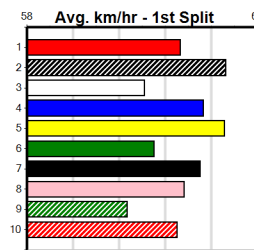

CATCH THE THIEF @ STUD

Distance: 395m, Race Type: Mixed 4/5, Total Prizemoney: $3,360
1st: $2,250, 2nd: $690, 3rd: $345, 4th: $75

QUINLAN BALE (2) was placed in the Group 2 Ballarat cup last week and only needs an ounce of luck in running and he would be winning this. VALENCIA JIM (8) returned to winning form last start with a smart Sale win.

Watchdog Tips: 2 8 1 7 Bet: Trifecta 2/1,7,8/1,7,8 ($10 - 166.67%)

Race card for ERUDITE BALE (NSW)[5], Capable of running cheeky race at odds. $10.00. Includes owner, sire, dam, winning distances, and box history.

Race card for QUINLAN BALE (NSW)[4], Severe class edge, mid race engine is elite, yes. $1.30. Includes owner, sire, dam, winning distances, and box history.

Race card for BLUE CHASER [5], Hit or miss early, needs to hit to threaten. $18.00. Includes owner, sire, dam, winning distances, and box history.

Race card for BOURNE SARAH (SA)[4], Likes this circuit but tough ask in this company. $26.00. Includes owner, sire, dam, winning distances, and box history.

Race card for GRETEL'S GIRL [5], Does her best racing up the Healesville straight. $15.00. Includes owner, sire, dam, winning distances, and box history.