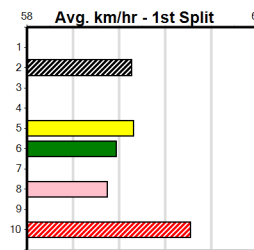

AUSSIE SECRET @ STUD

Distance: 350m, Race Type: Maiden, Total Prizemoney: $2,535
1st: $1,680, 2nd: $520, 3rd: $260, 4th: $75

ZULU WOLF (2) has a terrific turn of speed once balanced and should settle top 2 early and prove hard to hold out. DOOKIE GIBLET (1) will be better for last weeks solid placing here. GOT FLAIR (3) is bred to have plenty of talent.

Watchdog Tips:

2	1	3	6

Bet: Box Trifecta 1,2,3,6 ($10 for 41.67%)