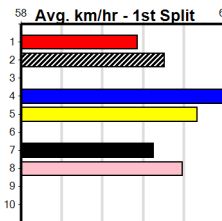

Geelong

PINK DIAMOND ROOKIE SHORT COURSE

Distance: 400m, Race Type: S/E Heat, Total Prizemoney: $3,360
1st: $2,250, 2nd: $690, 3rd: $345, 4th: $75

3

7:51PM

(VIC time)

ASTON MADDOX (4) has some electric wins to his credit and he will be carving out time on the arm.
MACKINAW PEACH (5) has been racing well in town and the drop in distance won't be a concern.
AEROPLANE MODE (7) has a big engine

Watchdog Tips: **4** **5** **7** **2** **Bet:** **Win 4**