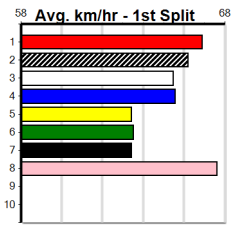

Geelong

PINK DIAMOND PRINCESS HT7

Distance: 460m, Race Type: S/E Heat, Total Prizemoney: $3,875
1st: $2,600, 2nd: $800, 3rd: $400, 4th: $75

9

9:42PM

(VIC time)

POWER OUT (8) is near faultless at box rise and she is very hard to get past when on the arm.
LADY JULIA (1) continues to get better with every run and she will pressure the pink throughout.
FIREWORKS (2) was impressive last time out.

Watchdog Tips:

8

1

2

4

Bet:

Win 8