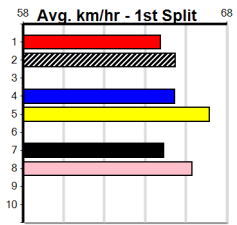

PINK DIAMOND ROOKIE SHORT COURSE

Distance: 400m, Race Type: S/E Heat, Total Prizemoney: \$3,360
1st: \$2,250, 2nd: \$690, 3rd: \$345, 4th: \$75

4

8:07PM

(VIC time)

DESCRIPTION (5) has been racing well in elite company of late and he should assume control soon after box rise. BORACAY STORM (1) has a great record here and he is drawn to be on the pace throughout. MEPUNGA TULLY (2) shows promise.