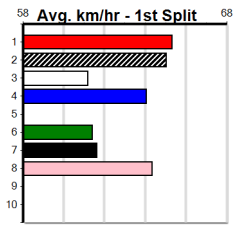

Geelong

10

10:03PM

(VIC time)

PINK DIAMOND CHALLENGER SHORT CO

Distance: 400m, Race Type: Grade 5 Heat, Total Prizemoney: \$2,925

1st: \$1,950, 2nd: \$600, 3rd: \$300, 4th: \$75

BLACKPOOL BLADE (4) returned to form with a dazzling 22.08 Ballarat win and he looks very well graded again. ONE OF ONE (2) is better than her form reads and she can settle near the speed.
GOOD CHAT WISPY (1) can run a drum