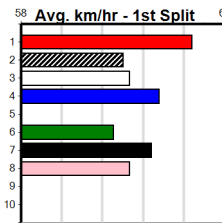

PINK DIAMOND CHALLENGER SPRINTER

Distance: 460m, Race Type: Grade 5 Heat, Total Prizemoney: $3,340

1st: $2,230, 2nd: $690, 3rd: $345, 4th: $75

BARTY CROUCH (8) was a slashing 25.79 winner here two runs back and a similar run tonight sees him win with ease. BOMB ROBERTA (7) is better than her form reads and she will be strong in the run home. GOOD BOY BOY (4) has a nice turn of foot

Watchdog Tips:

8

7

4

6

Bet:

Win 8

Form Box Weight Dist Track Date Time BON Margin 1st/2nd (Time) PIR Checked Comment W/R Split 1 S/P Grade

1 MORAINE SOFIA [5] *Capable but can push up the track, risky* **$16.00**

WBD B Jul-21 FULLY LOADED MORAINE ROSIE

Trainer: Glenn Judd (Noorat)

5th (8)	27.6	450	WBL	R8	16-May-24	25.79	25.47	4.50L	WBLEC WOLF (25.47)	Q/466	.	.	.	6.73	$42.90	5H
6th (5)	27.5	450	WBL	R7	23-May-24	26.24	25.15	13.00L	RESPECT ADVOCACY (25.34)	Q/477	.	.	W	6.80	$29.20	5
6th (7)	27.9	390	WBL	R2	30-May-24	22.96	21.92	14.00L	DEROGATIVE (21.99)	Q/58	.	SW	.	8.94	$98.70	RWH
2nd (6)	28.1	450	WBL	R8	03-Jun-24	25.86	25.86	0.10L	BEBOP GIBLET (25.86)	Q/121	.	V0	W	6.67	$6.80	5

Owner(s): MORAINE (SYN), G Judd, S Judd

Winning Boxes

1	2	3	4	5	6	7	8
1			1	1			1
Prize	$14,540.00						
Best	FSTD						
Starts	51-4-6-8						
Trk/Dst	0-0-0-0						
APM	$3518						

2 RICO ECLIPSE [5] *Steady effort when resuming, needs more time* **$12.00**

BK D Jan-21 FABREGAS RICOLINA LASS

Trainer: Anthony Lamarca (Burwood East)

7th (3)	34.9	350	TRA	R11	22-May-23	20.76	20.22	8.00L	WHY NOT AJAY (20.22)	S/58	.	.	.	6.84	$4.00	T3-5
2nd (3)	35.0	400	WGL	R10	08-Jun-23	23.16	23.01	1.25L	FREEMAN'S HOPE (23.08)	S/84	.	.	.	8.71	$4.00	T3-5
ST (-)	33.7	400	WGL		02-May-24	23.24		0.01L	Trial Cleared	M	.	1of1	.	.	$.	ST
8th (5)	34.3	450	BAL	R8	02-Jun-24	26.36	25.44	14.00L	TOM'S BOURBSKI (25.44)	M/778	.	V0	.	6.97	$9.90	T3-5

Owner(s): A Lamarca

Winning Boxes

1	2	3	4	5	6	7	8
2	1						1
Prize	$8,565.00						
Best	FSH						
Starts	19-4-1-2						
Trk/Dst	0-0-0-0						
APM	$94						

3 RUSHMORE RED [5] **** SCRATCHED **** **$99.00**

F D Mar-21 PINDARI EXPRESS KUMBIA LASS

Trainer: Angela Langton (Anakie)

7th (6)	34.0	460	GEL	R7	17-May-24	26.48	25.87	5.50L	WILLA BALE (26.11)	M/565	.	.	.	6.72	$5.80	5
5th (4)	34.0	460	GEL	R5	25-May-24	26.30	25.62	2.00L	INTER BUZZ ALONG/ROUND	S/555	.	.	.	6.85	$8.20	5
5th (5)	34.1	400	GEL	R12	01-Jun-24	23.02	22.41	4.50L	CIRCLE THE MOON (22.72)	S/65	.	.	.	8.89	$6.00	5
4th (3)	34.2	460	GEL	R8	04-Jun-24	26.42	26.09	4.75L	TINKER CONALL (26.09)	M/534	.	.	.	6.79	$4.40	5

Owner(s): CHAMPAGNE PTN (SYN), S Smith, A Langton

Winning Boxes

1	2	3	4	5	6	7	8
2	2	1					2
Prize	$24,450.00						
Best	NBT						
Starts	63-8-12-13						
Trk/Dst	6-0-0-1						
APM	$4803						

4 GOOD BOY BOY [5] *Solid muster, great win last time, threat* **$8.00**

RBD D Feb-22 FERNANDO BALE YINDI GIRL TURBO

Trainer: Matthew Lanigan (Rowsley)

1st (7)	33.5	460	GEL	R8	22-Mar-24	26.06	25.54	0.75L	WAVERING (26.11)	M/111	.	.	.	6.57	$8.20	RWH
8th (1)	33.5	460	GEL	R5	29-Mar-24	26.99	25.69	13.00L	HOUSE OF TURBO (26.09)	M/388	.	V0	.	6.57	$22.20	RWF
5th (5)	33.9	390	BAL	R3	27-May-24	22.83	22.20	6.00L	ZIPPY WIESMAN (22.42)	M/45	.	.	.	8.88	$2.00	5
1st (8)	33.9	400	GEL	R3	01-Jun-24	22.90	22.41	0.25L	SPLIT REEF (22.91)	M/22	.	.	.	8.49	$4.50	RW

Owner(s): ShantotheMax (SYN), J Farrell, S Axton

Winning Boxes

1	2	3	4	5	6	7	8
1							1
Prize	$10,005.00						
Best	26.06						
Starts	17-4-3-3						
Trk/Dst	5-2-0-1						
APM	$5697						

5 *** VACANT BOX ***

Trainer:
 Owner(s):

Winning Boxes

1	2	3	4	5	6	7	8
1