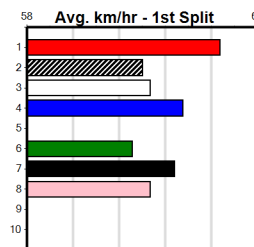

Geelong

2

7:29PM

(VIC time)

PINK DIAMOND CHALLENGER SPRINTER HT8

Distance: 460m, Race Type: Grade 5 Heat, Total Prizemoney: $3,340
1st: $2,230, 2nd: $690, 3rd: $345, 4th: $75

BARTY CROUCH (8) was a slashing 25.79 winner here two runs back and a similar run tonight sees him win with ease. BOMB ROBERTA (7) is better than her form reads and she will be strong in the run home. GOOD BOY BOY (4) has a nice turn of foot

Watchdog Tips: **8** **7** **4** **6** **Bet:** **Win 8**

1

MORAINÉ SOFIA [5] **Capable but can push up the track, risky** **$16.00**
WBD Bitch Jul-21 Sire: FULLY LOADED Dam: MORAINÉ ROSIE
Owner(s): MORAINÉ (SYN), G Judd, S Judd
Winning Distances: < 300m (0) 300 - 399m (2) 400 - 499m (2) 500 - 599m (0) 600 - 699m (0) > 700m (0)
Winning Weights: 27.9(1) 28.3(1) 29.4(2)

Box	1st	2nd	3rd	4th	5th	6th	7th	8th
1		5	1					
2	1		2	2		2		
3			2	2	1			1
4	1			1	1	2		1
5	1					1		2
6		1		1				
7			3	2	3	1		1
8	1			1	2	2		1

Prize Best Starts Trk/Dts APM: $14540.00 FST 51-4-6-8 0-0-0-0 3518

2

RICO ECLIPSE [5] **Steady effort when resuming, needs more time** **$12.00**
BK Dog Jan-21 Sire: FABREGAS Dam: RICOLINA LASS
Owner(s): A Lamarca
Winning Distances: < 300m (0) 300 - 399m (0) 400 - 499m (1) 500 - 599m (3) 600 - 699m (0) > 700m (0)
Winning Weights: 34.8(1) 34.9(2) 35.2(1)

Box	1st	2nd	3rd	4th	5th	6th	7th	8th
1	2						1	
2	1					1		
3		1						1
4					1			
5			1				2	1
6			1			2		1
7	1							1
8								1

Prize Best Starts Trk/Dts APM: $8565.00 FSH 19-4-1-2 0-0-0-0 94

3

RUSHMORE RED [5] ***** SCRATCHED ***** **$99.00**
F Dog Mar-21 Sire: PINDARI EXPRESS Dam: KUMBIA LASS
Owner(s): CHAMPAGNE PTN (SYN), S Smith, A Langton
Winning Distances: < 300m (0) 300 - 399m (1) 400 - 499m (7) 500 - 599m (0) 600 - 699m (0) > 700m (0)
Winning Weights: 32.2(1) 32.4(3) 32.5(1) 32.7(1) 33.0(1) 34.6(1)

Box	1st	2nd	3rd	4th	5th	6th	7th	8th
1	2	4	3	1	1			
2	2	1	3	2	1	3	1	
3	1	1	2	2	1			
4	1	1	1	1	1			
5	2	2	1	3	1		1	
6		1	1	1		2	1	
7	2				2			
8	1	2	1			1	1	

Prize Best Starts Trk/Dts APM: $24450.00 NBT 63-8-12-13 6-0-0-0 4803

4

GOOD BOY BOY [5] **Solid muster, great win last time, threat** **$8.00**
RBD Dog Feb-22 Sire: FERNANDO BALE Dam: YINDI GIRL TURBO
Owner(s): ShantotheMax (SYN), J Farrell, S Axton
Winning Distances: < 300m (0) 300 - 399m (0) 400 - 499m (4) 500 - 599m (0) 600 - 699m (0) > 700m (0)
Winning Weights: 32.7(1) 33.2(1) 33.5(1) 33.9(1)

Box	1st	2nd	3rd	4th	5th	6th	7th	8th
1	1	1						1
2				1				
3								1
4								
5			2		1			
6		1						
7	1				2	1		
8	2	1	1					

Prize Best Starts Trk/Dts APM: $10005.00 26.06(7)-22/3/24 17-4-3-3 5-2-0-1 5697

5

*** VACANT BOX ***
Sire: Dam:
Owner(s):
Winning Distances: < 300m (0) 300 - 399m (0) 400 - 499m (0) 500 - 599m (0) 600 - 699m (0) > 700m (0)
Winning Weights:
Trainer:
Box History: