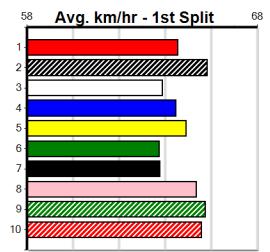

PINK DIAMOND VETERANS HT4

Distance: 400m, Race Type: Veterans Heat, Total Prizemoney: $2,925
1st: $1,950, 2nd: $600, 3rd: $300, 4th: $75

DR. FALKOR (8) is armed with blistering mid race pace and he likes to stay wide in his races.
MEPUNGA MUSTANG (2) is a prolific winner and he will be in the firing line from the outset. ASTON MALLE (1) is drawn to get all the breaks in running.

Watchdog Tips: 8 2 1 3 Bet: Box Trifecta 1,2,3,8 ($10 for 41.67%)

ASTON MALLE [5] Powerful type, drawn to get the breaks, threat $10.00
BK Bitch Dec-19 Sire: ASTON KIMETTO Dam: ASTON JADORE
Trainer: Aimee Drew (Dennington)
Winning Distances: < 300m (0) 300 - 399m (3) 400 - 499m (7) 500 - 599m (7) 600 - 699m (1) > 700m (0)
Winning Weights: 30.1(1) 30.4(1) 30.5(3) 30.6(4) 30.7(2) 30.8(3) 31.0(2) 31.2(1) 31.3(1)
Last 3 wins NOT included above
Prize Best Starts Trk/Dts APM: $89659.29 NBT 80-18-9-16 2-0-0-2 8686

MEPUNGA MUSTANG [4] Prolific winner, still racing well, main danger $2.90
BEED Dog Jan-20 Sire: BARCIA BALE Dam: MEPUNGA MOLLY
Trainer: Jeffrey Britton (Anakie)
Winning Distances: < 300m (0) 300 - 399m (0) 400 - 499m (18) 500 - 599m (12) 600 - 699m (2) > 700m (0)
Winning Weights: 31.8(1) 31.9(3) 32.0(1) 32.1(1) 32.2(4) 32.3(2) 32.4(9) 32.5(3) 32.6(2) 32.7(2) 32.8(3) 32.9(1)
Last 3 wins NOT included above
Prize Best Starts Trk/Dts APM: $201950.00 NBT 22.74(8)-21/1/23 101-32-17-12 1-1-0-0 19168

EL CAZADOR [5] Can unwind a powerful finish, must respect $9.00
BK Dog Oct-18 Sire: AUSSIE INFRARED Dam: SACHI
Trainer: Tracey Deglaitis (Moolap)
Winning Distances: < 300m (0) 300 - 399m (0) 400 - 499m (9) 500 - 599m (7) 600 - 699m (1) > 700m (0)
Winning Weights: 32.2(1) 32.3(3) 32.4(1) 32.5(2) 32.6(1) 32.8(1) 32.9(4) 33.1(2) 33.2(1) 33.6(1)
Last 3 wins NOT included above
Prize Best Starts Trk/Dts APM: $85205.00 NBT 127-17-38-32 8-0-4-3 5246

ASTON MARVEL [5] Down on confidence, can charge late, place $10.00
BK Dog Nov-19 Sire: ASTON KIMETTO Dam: ASTON LOLITA
Trainer: Dustin Drew (Dennington)
Winning Distances: < 300m (0) 300 - 399m (0) 400 - 499m (9) 500 - 599m (9) 600 - 699m (0) > 700m (0)
Winning Weights: 37.1(1) 37.2(3) 37.3(1) 37.4(1) 37.6(1) 37.7(1) 37.8(4) 37.9(3) 38.0(2) 38.1(1)
Last 3 wins NOT included above
Prize Best Starts Trk/Dts APM: $59795.00 NBT 88-18-16-10 1-0-0-0 6689

TIGER TIME [1] Looking for win number 50, draw is a worry $5.00
BD Dog Nov-18 Sire: SHIMA BAR Dam: NOVA HEART
Trainer: Maureen Bloom (Mount Moriac)
Winning Distances: < 300m (0) 300 - 399m (2) 400 - 499m (43) 500 - 599m (4) 600 - 699m (0) > 700m (0)
Winning Weights: 32.7(1) 32.8(2) 32.9(2) 33.0(4) 33.1(4) 33.2(6) 33.3(4) 33.4(7) 33.5(4) 33.6(3) 33.7(5) 33.8(1) 33.9(2)
Last 3 wins NOT included above
Prize Best Starts Trk/Dts APM: $155907.50 NBT 22.09(5)-27/5/23 143-49-19-23 21-12-0-5 11357