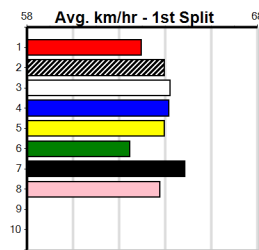

PINK DIAMOND CHALLENGER SPRINTER HT7

Distance: 460m, Race Type: Grade 5 Heat, Total Prizemoney: $3,340
1st: $2,230, 2nd: $690, 3rd: $345, 4th: $75

TINKER CONALL (6) loves a wide draw and he should be able to put them too the sword mid race.
KENSINGTON FLYER (8) is another who excels from a wide draw and he can atone for some luckless runs of late. LITTLE RUSH (1) should get the breaks

Watchdog Tips: 6 8 1 4 Bet: Win 6

Horse card for Little Rush [5], Bitch, Oct-21, Down on confidence, draw helps, keep safe, $6.50. Includes owner, sire, dam, winning distances, and box history.

Horse card for Microscopic [5], Bitch, Jan-21, *** SCRATCHED ***, $99.00. Includes owner, sire, dam, winning distances, and box history.

Horse card for Cabao Dewberry [5], Dog, Sep-21, Capable but may get crowded early, next time, $8.00. Includes owner, sire, dam, winning distances, and box history.

Horse card for Ragin' Ablett [5], Dog, Apr-21, Strong effort to score last time, place claims, $10.00. Includes owner, sire, dam, winning distances, and box history.

Horse card for Diva Davina [5], Bitch, Oct-21, *** SCRATCHED ***, $99.00. Includes owner, sire, dam, winning distances, and box history.