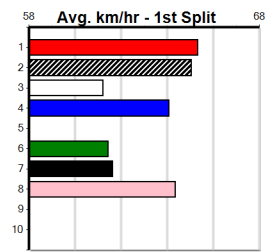

Geelong
10
10:03PM
(VIC time)

PINK DIAMOND CHALLENGER SHORT

Distance: 400m, Race Type: Grade 5 Heat, Total Prizemoney: $2,925
1st: $1,950, 2nd: $600, 3rd: $300, 4th: $75

BLACKPOOL BLADE (4) returned to form with a dazzling 22.08 Ballarat win and he looks very well graded again. ONE OF ONE (2) is better than her form reads and she can settle near the speed.
GOOD CHAT WISPY (1) can run a drum

Watchdog Tips: 4 2 1 6 **Bet:** Win 4

1

GOOD CHAT WISPY [5] **$5.00**
Down on best form, small field helps, respect
BK Dog Aug-20 Sire: MY REDEEMER Dam: MOLTISANTI
Owner(s): R Crawford Trainer: Robert Crawford (Pearcedale)
Winning Distances: < 300m (0) 300 - 399m (3) 400 - 499m (5) 500 - 599m (6) 600 - 699m (0) > 700m (0)
Winning Weights: 28.9(1) 29.1(2) 29.2(4) 29.3(1) 29.6(2) 29.8(1) 29.9(2) 30.0(1)

Box	1st	2nd	3rd	4th	5th	6th	7th	8th
1	5	2	1	1	1	1	2	
2	4	1	1	2	2		1	2
3			2	1		1	1	1
4	2	1		1	5		2	1
5	2							3
6	1	4	2	1	1		1	2
7		3			1	3		
8		1		1	1	2	3	

Prize Best Starts Trk/Dts APM: $61770.00 NBT 76-14-12-6 1-0-0-0 7410

1

2

ONE OF ONE [5] **$99.00**
*** SCRATCHED ***
BK Bitch Feb-22 Sire: BERNARDO Dam: BUSH BLOSSOM
Owner(s): D Bate Trainer: Bradley Debono (Mill Park)
Winning Distances: < 300m (0) 300 - 399m (1) 400 - 499m (0) 500 - 599m (2) 600 - 699m (0) > 700m (0)
Winning Weights: 26.4(1) 26.8(1) 26.9(1)

Box	1st	2nd	3rd	4th	5th	6th	7th	8th
1	2		1			1		
2		1	1	1				
3					1			
4			2	2		2		
5		1			1		1	
6		3					1	
7	1				3		1	1
8		1			1	1	1	1

Prize Best Starts Trk/Dts APM: $21565.00 NBT 30-3-6-4 2-0-1-0 8320

2

3

SQUIGGLY PAPA [5] **$3.00**
Racing with confidence, sizzles mid race, danger
BK Dog Feb-21 Sire: MEPUNGA BLAZER Dam: HEADSPACE
Owner(s): BELLE ZAC AND CHARLIE (SYN), M Tabb, S Tabb Trainer: Kathrynne Tabb (Lara)
Winning Distances: < 300m (0) 300 - 399m (0) 400 - 499m (6) 500 - 599m (0) 600 - 699m (0) > 700m (0)
Winning Weights: 29.8(1) 29.9(1) 30.2(2) 30.4(1) 31.5(1)

Box	1st	2nd	3rd	4th	5th	6th	7th	8th
1			1				1	
2					2	1		1
3	2		1	1	1			
4			1	1				1
5	1	1		3		1		1
6		3		2	1	3	1	
7	2	1	1		1			
8	1					4		1

Prize Best Starts Trk/Dts APM: $9930.00 22.92(3)-20/2/24 43-6-5-4 8-2-1-2 5599

3

4

BLACKPOOL BLADE [5] **$1.90**
Great win last time, can cross and lead, yes
BK Dog Jun-21 Sire: SHIMA SHINE Dam: LOCHINVAR ADORE
Owner(s): R Kenyon Trainer: Adrian Kenyon (Lara)
Winning Distances: < 300m (0) 300 - 399m (3) 400 - 499m (7) 500 - 599m (0) 600 - 699m (0) > 700m (0)
Winning Weights: 34.0(1) 34.4(1) 34.7(1) 34.8(1) 35.0(1) 35.4(1) 35.5(1) 35.6(1) 35.7(1) 35.8(1)

Box	1st	2nd	3rd	4th	5th	6th	7th	8th
1	1	1	1	1	1		1	1
2	1	1	2	1	2		1	1
3	1		1		1			1
4	1				1	3	2	1
5	2				3	1		1
6	1	1	2		2	2		
7	3	1		1	1	2	1	
8		1	2	1	2	2	1	

Prize Best Starts Trk/Dts APM: $17640.00 22.43(5)-19/9/23 59-10-4-9 31-6-2-5 4456

4

5

*** VACANT BOX ***
Sire: Dam:
Owner(s): Trainer:
Winning Distances: < 300m (0) 300 - 399m (0) 400 - 499m (0) 500 - 599m (0) 600 - 699m (0) > 700m (0)
Winning Weights:

5