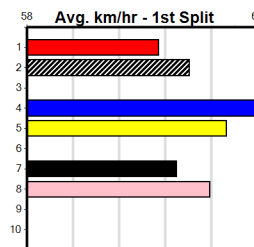

PINK DIAMOND ROOKIE SHORT COURSE HT7

Distance: 400m, Race Type: S/E Heat, Total Prizemoney: $3,360
1st: $2,250, 2nd: $690, 3rd: $345, 4th: $75

ASTON MADDOX (4) has some electric wins to his credit and he will be carving out time on the arm.
MACKINAW PEACH (5) has been racing well in town and the drop in distance won't be a concern.
AEROPLANE MODE (7) has a big engine

Watchdog Tips: **4** **5** **7** **2** **Bet:** **Win 4**

1

SONIC SONNY [5] **Runs into a couple of rockets, needs it easier** **$21.00**

WBK Dog Apr-22 Sire: KEYBOW Dam: ALVIRA Trainer: Keith Lloyd (Anakie)

Owner(s): J Farrugia

Winning Distances: < 300m (0) 300 - 399m (4) 400 - 499m (0) 500 - 599m (0) 600 - 699m (0) > 700m (0)

Winning Weights: 32.3(2) 32.4(1) 32.8(1)

1st	2nd	3rd	4th	5th	6th	7th	8th						
1st (1)	32.3	390	WBL	R1	02-Mar-24	22.63	22.06	2.75L PELICAN FLYER (22.82)	M/22	. . .	8.89	$2.90	M
6th (2)	32.5	450	BAL	R5	21-Mar-24	26.23	25.43	7.00L CANYA DREAM (25.75)	S/554	. . .	6.89	$8.10	X67
5th (5)	32.2	400	GEL	R3	26-Mar-24	23.52	22.68	9.00L ORYX (22.91)	M/43	. . .	8.50	$48.10	7
1st (2)	32.4	390	WBL	R4	08-Apr-24	22.85	22.23	1.25L FUNKY FAUN (22.93)	S/31	. . .	8.97	$2.40	X67
1st (3)	32.3	390	WBL	R9	29-Apr-24	22.61	22.39	4.50L BELAIR RIC (22.92)	M/11	. . .	8.82	$5.50	6G
6th (5)	32.1	390	WBL	R10	06-May-24	23.06	22.36	10.00 GALLON OF YAP (22.36)	M/44	. . .	8.82	$6.20	5
6th (6)	32.5	450	BAL	R6	12-May-24	26.34	25.50	9.50L RAPIDFIRE SERENA (25.71)	S/867	. . .	7.02	$24.00	T3-5
1st (7)	32.8	390	BAL	R3	02-Jun-24	22.33	22.08	3.25L BATTLE AXLE (22.54)	M/11	. . .	8.44	$23.60	T3-5

Last 3 wins NOT included above

Box	1st	2nd	3rd	4th	5th	6th	7th	8th
1	1		1	1				
2				1		1		
3	1			1				
4				1				
5					1	1		
6						1		
7	1				1			
8								

Prize Best Starts Trk/Dts APM $4415.00 NBT 13-4-0-1 3-0-0-0 3423

2

RUXTON FLAME [5] **Never headed last time, may be value** **$9.00**

WBK Dog Jul-22 Sire: FERNANDO BALE Dam: SILKEN Trainer: Jeffrey Britton (Anakie)

Owner(s): S O'hehir

Winning Distances: < 300m (0) 300 - 399m (0) 400 - 499m (2) 500 - 599m (1) 600 - 699m (0) > 700m (0)

Winning Weights: 29.0(2) 29.5(1)

3rd	4th	4th	5th	1st	2nd	3rd	4th	5th	6th	7th	8th		
3rd (8)	29.1	525	MEA	R1	13-Apr-24	30.60	29.78	5.50L RUSSIAN RACCOON (30.24)	M/2222	. . .	5.21	$28.80	7
4th (3)	29.1	525	MEA	R2	20-Apr-24	30.66	29.87	8.00L TAKUMI BALE (30.13)	M/2244	. . .	5.19	$12.20	7
4th (4)	28.9	525	MEP	R3	24-Apr-24	30.58	29.79	8.50L RECYCLED (30.02)	M/4733	. . .	5.22	$19.70	7
1st (3)	29.0	525	MEP	R9	01-May-24	30.54	29.74	0.75L HOVLAND (30.58)	M/2111	. . .	5.17	$10.60	X67H
2nd (4)	29.1	525	MEA	R3	11-May-24	30.32	29.86	2.75L ZIPPING WHINCUP (30.14)	Q/2332	. . .	5.09	$38.50	X67F
6th (5)	29.3	525	MEA	R9	18-May-24	30.83	29.96	10.00 THIS TRAIN (30.16)	M/2333	. . .	5.16	$33.00	X67
4th (8)	29.3	450	WBL	R5	23-May-24	25.58	25.15	6.50L IDYLLIC JAMES (25.15)	M/444	. . .	6.74	$8.20	X67
1st (1)	29.0	460	GEL	R2	01-Jun-24	25.99	25.64	0.75L KING ETHERAL (26.04)	Q/111	. . .	6.57	$2.90	X67

Last 3 wins NOT included above

Box	1st	2nd	3rd	4th	5th	6th	7th	8th
1	1							
2								
3	1			1				
4		1	1					
5	1				1	1		
6								
7								
8			1	1				

Prize Best Starts Trk/Dts APM $8785.00 FSTD 10-3-1-2 0-0-0-0 7407

3

*** VACANT BOX ***

Sire: Dam: Trainer:

Owner(s):

Winning Distances: < 300m (0) 300 - 399m (0) 400 - 499m (0) 500 - 599m (0) 600 - 699m (0) > 700m (0)

Winning Weights:

Box History