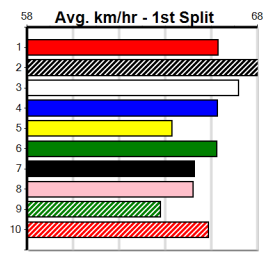

PINK DIAMOND CHAMPION SPRINTER HT4

Distance: 460m, Race Type: S/E Heat, Total Prizemoney: $3,875
1st: $2,600, 2nd: $800, 3rd: $400, 4th: $75

EXPLICIT (2) recently captured the G2 Ballarat Cup final and he will prove hard to hold out again.
MORTON (1) is a genuine superstar, however he may not be able to hold the two early on.
STOMPING (3) is capable of causing an upset.

Watchdog Tips: 2 1 3 5 Bet: Win 2

MORTON [3] Superstar but may not hold the two early, risky $2.20
Owner(s): LOW FLYING (SYN), D Heathcote, J Sharp
Sire: TOMMY SHELBY Dam: CHLOE LOUISE
Trainer: Jason Sharp (Lara)

EXPLICIT [3] Ballarat Cup winner last time, hard to hold out $2.60
Owner(s): A Tullio
Sire: BERNARDO Dam: BRUEGHELINO
Trainer: Jason Thompson (Pearcedale)

STOMPING [4] Had a fresher up, quick PB here, value runner $16.00
Owner(s): P Stucki
Sire: AUSSIE INFRARED Dam: STEPPING
Trainer: Michelle Mallia (Avalon)

JEBRYNAH NITRO [5] Front runner, way too much heat in this event $51.00
Owner(s): B Sykes
Sire: BERNARDO Dam: SEGOVIA'S DREAM
Trainer: Bryan Sykes (Upper Beaconsfield)

CRACKERJACK BULL [2] Resuming, G1 winner, major player if wound up $6.50
Owner(s): J Cooper
Sire: FERNANDO BALE Dam: MAXIMUM KACK
Trainer: Jordan Cooper (Lethbridge)

1

2

3

4

5