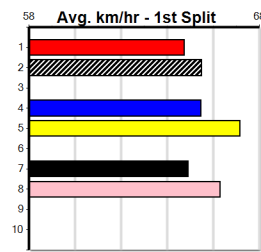

Geelong

4

8:07PM

(VIC time)

PINK DIAMOND ROOKIE SHORT COURSE HT8

Distance: 400m, Race Type: S/E Heat, Total Prizemoney: $3,360
1st: $2,250, 2nd: $690, 3rd: $345, 4th: $75

DESCRIPTION (5) has been racing well in elite company of late and he should assume control soon after box rise. BORACAY STORM (1) has a great record here and he is drawn to be on the pace throughout. MEPUNGA TULLY (2) shows promise.

Watchdog Tips: **5** **1** **2** **8** **Bet:** Win 5

Form Box	Wgt	Dist	Track	Date	Time	BON	Margin	1st/2nd (Time)	PIR	Checked	Comment	WR	Split 1	S/P	Grade				
1	BORACAY STORM [3] Great record here, pace to burn, main danger $2.80																		
	BD Dog			May-22			Sire: FERAL FRANKY Dam: MIAMI FERNANDO										Trainer: David Geall (Lara)		
	Owner(s): William & Judd (SYN), J Ahern, J Ahern																		
	Winning Distances: < 300m (0) 300 - 399m (1) 400 - 499m (6) 500 - 599m (0) 600 - 699m (0) > 700m (0)																		
	Winning Weights: 29.7(1) 29.8(1) 30.0(1) 30.1(1) 30.4(1) 30.6(1) 31.2(1)																		
	2nd (5)		29.8	395	TRA	R5	29-Mar-24	22.15	22.06	1.00L POWER PAWS (22.08)	S/53			3.80	$4.80	X45			
	7th (4)		29.3	390	SHP	R2	08-Apr-24	22.84	21.71	11.00 YEAH SO WHAT (22.13)	M/77			9.21	$1.90	RWH			
	3rd (2)		29.6	425	BEN	R4	19-Apr-24	24.18	23.70	2.75L TAT LIBBY (24.00)	M/333			6.52	$3.70	RWH			
	1st (7)		29.7	425	BEN	R7	26-Apr-24	23.85	23.85	6.50L ASTON KENNEDY (24.29)	M/111			6.56	$9.00	RWF			
	1st (7)		30.6	400	GEL	R5	03-May-24	22.61	22.45	0.50L MISS HAZEL (22.64)	M/22			8.43	$6.20	X45			
2	MEPUNGA TULLY [5] Shows promise, good muster, can threaten $4.80																		
	RBD Bitch			Apr-22			Sire: FERNANDO BALE Dam: MEPUNGA ISLA										Trainer: Jeffrey Britton (Anakie)		
	Owner(s): B Smith																		
	Winning Distances: < 300m (0) 300 - 399m (0) 400 - 499m (2) 500 - 599m (1) 600 - 699m (0) > 700m (0)																		
	Winning Weights: 28.0(1) 28.2(2)																		
	3rd (8)		28.1	425	BEN	R10	24-Mar-24	24.12	23.42	2.75L SUPER SEQUIOIA (23.94)	M/333			6.60	$2.90	MH			
	1st (5)		28.2	425	BEN	R3	31-Mar-24	23.79	23.46	2.50L WEARING LEVIS (23.95)	M/111	SW		6.56	$2.70	S			
	1st (5)		28.2	400	GEL	R2	05-Apr-24	22.61	22.48	4.75L SUN IN CUBA (22.93)	M/11			8.37	$2.10	X67			
	4th (5)		27.8	525	MEA	R3	13-Apr-24	30.97	29.78	13.00 MICHALIS (30.09)	M/4654			5.27	$5.10	6G			
	5th (2)		27.5	515	SAN	R2	18-Apr-24	30.65	29.79	11.00 LADY WILSON (29.93)	M/5445			5.28	$2.40	X67			
3	*** VACANT BOX ***																		
	Sire: Dam:																		
	Owner(s):																		
	Winning Distances: < 300m (0) 300 - 399m (0) 400 - 499m (0) 500 - 599m (0) 600 - 699m (0) > 700m (0)																		
	Winning Weights:																		
	Trainer:																		
	Box History																		
	1st (1)		30.0	400	GEL	R3	02-May-24	30.00	29.33	4.75L CRIMSON CANNON (29.67)	M/6333			5.28	$2.80	5			
	1st (1)		28.0	525	MEP	R4	24-Apr-24	30.12	29.79	3.25L LYNDA SAID NO (30.33)	Q/1111			5.07	$1.30	RW			
	4th (3)		28.4	515	SAN	R3	02-May-24	30.00	29.33	4.75L CRIMSON CANNON (29.67)	M/6333			5.28	$2.80	5			
Last 3 wins NOT included above																			
1st (1)		25.2	410	HOR	R3	06-Feb-24	23.28	23.08	2.50L READINESS (23.45)	M/11			10.31	$1.60	7				
1st (1)		30.4	400	GEL	R11	19-Feb-24	22.85	22.55	1.5L ASTON PACE (22.95)	S/41	SW		8.57	$2.40	6G				
1st (4)		30.0	450	BAL	R5	13-Mar-24	25.23	24.81	9.00L MYRNIONG STORM (25.85)	M/111			6.57	$8.70	RWH				
4	FANCY KIAARN [6] Find this harder than her racing to date, tested $21.00																		
	BK Bitch			Mar-22			Sire: WEBLEC ACE Dam: FANCY FRANCENE										Trainer: Debbie Goudge (Terang)		
	Owner(s): CHAMPAGNE PTN (SYN), S Smith, A Langton																		
	Winning Distances: < 300m (0) 300 - 399m (0) 400 - 499m (2) 500 - 599m (0) 600 - 699m (0) > 700m (0)																		
	Winning Weights: 25.1(1) 25.2(1)																		
	2nd (8)		25.2	400	GEL	R10	16-Apr-24	22.91	22.64	3.75L ZIPPING CLOONEY (22.65)	S/22			8.56	$3.00	6G			
	4th (5)		25.4	390	WBL	R2	25-Apr-24	22.65	22.14	6.00L VARSITY BALE (22.24)	M/56			8.84	$9.00	X67			
	5th (1)		25.6	400	GEL	R11	03-May-24	23.31	22.45	13.00 TALCOTT BALE (22.45)	M/55			8.59	$26.20	X67			
	2nd (8)		25.9	400	GEL	R10	10-May-24	23.22	22.76	0.50L CHILLI SAL (23.19)	S/43			8.62	$14.50	RW