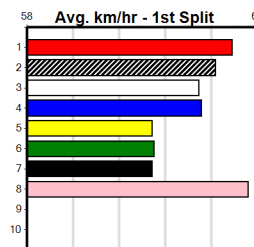

PINK DIAMOND PRINCESS HT7

Distance: 460m, Race Type: S/E Heat, Total Prizemoney: $3,875
1st: $2,600, 2nd: $800, 3rd: $400, 4th: $75

POWER OUT (8) is near faultless at box rise and she is very hard to get past when on the arm.
LADY JULIA (1) continues to get better with every run and she will pressure the pink throughout.
FIREWORKS (2) was impressive last time out.

Watchdog Tips: **8** **1** **2** **4** **Bet:** **Win 8**

LADY JULIA [5] Burns early, keeps getting stronger, danger **$2.80**
F Bitch Apr-22 Sire: BERNARDO Dam: SHORE'S GIRL Trainer: Rebecca Gibbons (Avalon)
Owner(s): T Sinnott
Winning Distances: < 300m (0) 300 - 399m (2) 400 - 499m (5) 500 - 599m (0) 600 - 699m (0) > 700m (0)
Winning Weights: 28.7(3) 28.9(1) 29.0(2) 29.3(1)
7th (5) 28.9 450 WBL R8 14-Mar-24 25.90 25.10 9.50L LOCKE BALE (25.25) M/888 . . . . 6.86 $10.10 X45
1st (8) 29.3 425 BEN R5 22-Mar-24 23.71 23.47 3.00L DON'T TELL SHELL (23.91) M/211 . . . . 6.54 $1.60 RWH
2nd (7) 29.1 425 BEN R5 31-Mar-24 23.64 23.46 2.75L ROCK THE WOK (23.46) Q/222 . . . . 6.51 $9.10 RWF
1st (6) 28.7 450 SHP R8 05-Apr-24 25.14 25.14 2.25L LENAGHAN (25.30) Q/111 . . . . 6.46 $1.70 X45
7th (8) 28.9 525 MEP R6 10-Apr-24 30.70 29.82 10.00 REV ROSE (30.00) M/4567 . . . . 5.14 $4.60 5
2nd (5) 28.8 450 WBL R6 25-Apr-24 25.32 24.87 4.00L FERNANDO PHIL (25.04) M/222 . . SW . 6.62 $22.10 SH
1st (8) 28.9 410 HOR R6 30-Apr-24 23.26 23.20 1.75L ASTRA BALE (23.37) M/11 . . . . 10.22 $2.80 FFA
8th (1) 29.2 460 WGL R8 07-May-24 26.71 26.07 9.50L NAVARINO (26.07) M/477 . . V10 . 6.66 $3.40 X45
Last 3 wins NOT included above
1st (4) 28.7 390 BAL R10 03-Jan-24 22.21 21.90 2.00L DAISY MAY (22.34) M/22 . . . . 8.49 $5.10 X67
1st (4) 28.7 410 HOR R10 16-Jan-24 23.18 22.95 4.00L NICE ONE TOM (23.46) M/21 . . SW . 10.51 $6.00 6G
1st (1) 29.0 410 HOR R12 23-Jan-24 22.82 22.82 7.50L BROOMBRAE TOMMY (23.34) Q/11 . . . . 10.20 $1.60 5

FIREWORKS [5] Great effort last time, may be value **$10.00**
BK Bitch Dec-21 Sire: SENNACHIE Dam: MEPUNGA DASHA Trainer: Mark Johnson (Ross Creek)
Owner(s): G Pulham
Winning Distances: < 300m (0) 300 - 399m (3) 400 - 499m (4) 500 - 599m (0) 600 - 699m (0) > 700m (0)
Winning Weights: 28.2(1) 28.4(1) 28.5(1) 28.6(1) 28.7(2) 28.9(1)
3rd (8) 28.6 390 WBL R7 07-Mar-24 22.21 21.79 6.00L SILVER BRUTE (21.79) M/44 . . . . 8.64 $30.10 FFA
1st (3) 28.7 400 GEL R6 15-Mar-24 22.52 22.46 2.25L COLLINDA JOHNNY (22.66) Q/11 . . . . 8.27 $2.40 X45
7th (8) 29.0 390 BAL R9 20-Mar-24 22.68 21.94 4.75L ART THE CLOWN (22.36) M/66 . . . . 8.55 $4.00 X45
3rd (8) 29.1 400 MTG R10 24-Mar-24 23.09 22.94 2.00L MISTER CADILLAC (22.94) . . . . 10.88 $2.40 O
3rd (1) 28.2 395 TRA R10 10-May-24 22.24 21.62 3.25L DR. UNITED (22.02) S/544 . . . . 3.81 $6.00 X45
3rd (6) 28.4 390 BAL R11 15-May-24 22.32 22.06 3.75L EXPLOSIVE DEBT (22.06) M/64 . . . . 8.62 $10.80 X45
5th (8) 28.5 390 BAL R11 22-May-24 22.64 21.85 6.50L SHARE MY ORBIT (22.20) M/74 . . . . 8.78 $4.70 X45
2nd (4) 28.6 460 GEL R8 01-Jun-24 25.89 25.64 3.5L FLOW THE BAND (25.65) M/112 . . . . 6.55 $29.80 X45
Last 3 wins NOT included above
1st (3) 28.9 390 WBL R12 12-Oct-23 22.07 21.99 1.25L PEREGRINE FLYER (22.15) Q/11 . . SW . 8.52 $5.20 5
1st (1) 28.6 410 HOR R10 21-Nov-23 23.33 22.93 3.00L MELINA VELLA (23.54) Q/11 . . . . 10.17 $2.10 5H
1st (3) 28.7 400 MTG R6 03-Mar-24 23.04 23.01 6.00L CAMARGO (23.44) 0 . . SAMP . 10.73 $2.70 5