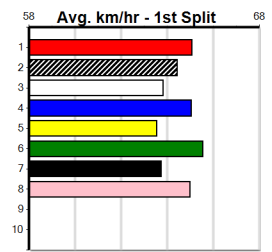

CORIO CREEK VOL 2

Distance: 460m, Race Type: Mixed 4/5, Total Prizemoney: $3,360
1st: $2,250, 2nd: $690, 3rd: $345, 4th: $75

NIMBLE TOMMY (6) has a good record here to date and he likes to stay wide in his races. LEONI BALE (3) owns a sizzling 25.76 PB here and she just needs to step on terms. OSPREY WARRIOR (8) will get room early on.

Watchdog Tips: **6** **3** **8** **7** Bet: Win 6

1
FIGHTING BOXER [5] *** SCRATCHED *** **$99.00**
BK Dog Dec-19 Sire: ASTON DEE BEE Dam: DYNA FAME
Owner(s): H Hose
Trainer: Cody Hose (Lara)
Winning Distances: < 300m (0) 300 - 399m (0) 400 - 499m (3) 500 - 599m (4) 600 - 699m (0) > 700m (0)
Winning Weights: 31.3(1) 31.4(1) 31.5(1) 31.8(1) 31.9(1) 32.6(2)
7th (4) 32.4 595 SAN R4 04-Apr-24 35.46 34.39 15.00 DEMALUS DIGGLE (34.46) M/5777 . . . . . 9.61 $12.10 5
3rd (4) 32.1 595 SAN R5 11-Apr-24 34.95 34.56 0.75L PDMME BOY (34.90) M/1111 . . . . . 9.32 $30.50 5
3rd (3) 32.1 520 GEL R6 27-Apr-24 30.29 29.69 8.50L MEPUNGA SURPRISE (29.69) M/4444 . . . . . 5.56 $9.10 5
3rd (1) 31.7 600 MEA R3 04-May-24 35.16 34.64 2.75L LOTTIE INTENTION (34.97) M/2222 . . . . . 9.20 $5.50 5
4th (1) 31.9 525 MEA R10 11-May-24 30.42 29.86 7.50L JUDGEMENT DAY (29.89) M/5455 . . . . . 5.24 $19.80 5
4th (3) 32.3 460 GEL R8 17-May-24 26.36 25.87 7.00L GUNAI BOLD (25.87) Q/566 . . . . . 6.79 $51.90 X45
4th (6) 32.2 600 MEA R9 25-May-24 34.87 34.17 3.00L HENRY INTENTION (34.67) M/6444 . . . . . 9.39 $72.70 5
3rd (8) 32.1 595 SAP R8 03-Jun-24 34.89 34.39 7.50L DEWANA FERNANDO (34.39) M/3333 . . . . . 9.38 $19.20 X45
Last 3 wins NOT included above
1st (2) 31.4 400 GEL R11 21-Jul-23 22.61 22.39 1.5L SUMMER OWL (22.70) M/33 . . . . . SW . 8.66 $22.70 5
1st (2) 31.8 525 MEA R12 09-Sep-23 30.34 29.72 7.50L CYCLONE SOPHIE (30.84) M/6111 . . . . . 5.23 $6.50 5
1st (3) 31.9 515 SAP R10 14-Jan-24 29.59 29.37 1.00L LITTLE PEG (29.66) M/4222 . . . . . 5.22 $6.50 5
Prize Best $38795.00
Starts 26.10(8)-24/10/22
Trk/Dts 78-7-6-16
APM 14-1-0-2 8835