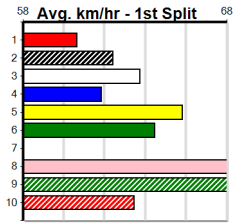

HEALESVILLE FOOTBALL NETBALL CLUB

Distance: 300m, Race Type: Tier 3 - Grade 7, Total Prizemoney: \$1,530
1st: \$1,000, 2nd: \$320, 3rd: \$160, 4th: \$50

9

1:29PM

(VIC time)

SCOTT CRUSH (6) has been racing well with good placings in 2 of his last 3 starts and he has the speed to lead from go to whoa here. FLAMING FOX (2) recorded an impressive last start win here and he could challenge despite a rise in class today.