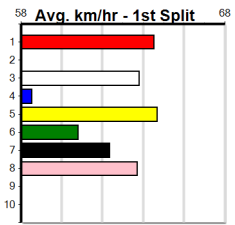

SPORTSBET MAKE IT A MULTI

Distance: 300m, Race Type: Tier 3 - Maiden, Total Prizemoney: $1,530
1st: $1,000, 2nd: $320, 3rd: $160, 4th: $50

1

10:55AM
(VIC time)

CATHY'S DREAM (8) can show a good turn of foot once balanced and she may prove hard to hold out from her good draw. ASTON CONGO (5) showed talent in his last start placing and he could be the main danger with an ounce of luck.

Watchdog Tips: **8** **5** **2** **3** **Bet:** **Win 8**