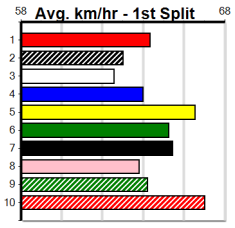

SPORTSBET GREEN TICKS

Distance: 300m, Race Type: Grade 5 T3, Total Prizemoney: $1,530
1st: $1,000, 2nd: $320, 3rd: $160, 4th: $50

Watchdog Tips: **7** **8** **4** **6** Bet: **Win 7**

SUNDAY SEA (7) can race on the speed from the outset in this and she may prove a bit too classy in the run to the judge. SAINTLY SAL (8) can show a good turn of foot once balanced and he could be right in the finish again in this.