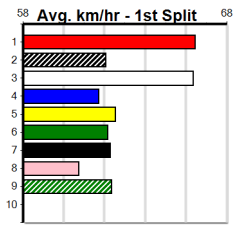

Healesville

HEALESVILLE PHYSIO & SPORTS MEDICI

Distance: 350m, Race Type: Tier 3 - Maiden, Total Prizemoney: \$1,530
1st: \$1,000, 2nd: \$320, 3rd: \$160, 4th: \$50

2

11:14AM

(VIC time)

BLAZING FRANKIE (6) has shown enough talent for this and he may be hard to hold out with his good mid race pace. C'EST NOIR (3) has recorded good placings in his last 2 starts here and he has the early speed to be prominent throughout.