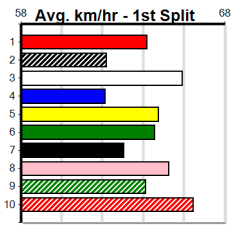

JVDM GREEN LIGHT ON PODCAST

Distance: 350m, Race Type: Grade 5 T3, Total Prizemoney: $1,530
1st: $1,000, 2nd: $320, 3rd: $160, 4th: $50

6

12:22PM
(VIC time)

HE MAN (2) can wind up mid race and he may prove hard to hold out with an ounce of luck from his good draw. EMPRESS SAL (8) has shown good speed in her impressive wins of late and she looks like the big danger in this.

Watchdog Tips: **2** **8** **1** **6** **Bet:** **Win 2**