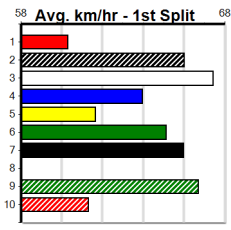

Healesville

"THE SHED" @ HEALESVILLE GREYS

Distance: 300m, Race Type: Tier 3 - Grade 7, Total Prizemoney: $1,530

1st: $1,000, 2nd: $320, 3rd: $160, 4th: $50

10

1:52PM

(VIC time)

HUDSON FLYER (3) can explode soon after box rise in his races and he could prove hard to beat with any luck here. CERTAIN MAGIC (5) was a handy winner here 2 starts back and she could be the main danger with any luck in running.

Watchdog Tips: **3** **5** **8** **1** **Bet:** **Box Trifecta 1,3,5,8 ($10 for 41.67%)**