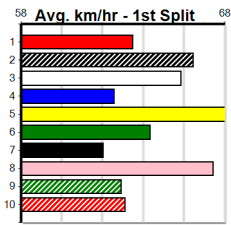

CROYDON HOMING PIGEON CLUB

Distance: 300m, Race Type: Grade 5 T3, Total Prizemoney: $1,530
1st: $1,000, 2nd: $320, 3rd: $160, 4th: $50

4

11:49AM

(VIC time)

EVIL EDNA (8) can come out running in her races and after good wins in her last 2 starts she may be the one to catch again. JEFFERSON COUNTY (5) can explode once into full stride and he could be right in the finish with an ounce of luck.

Watchdog Tips: **8** **5** **6** **7** **Bet:** **Quinella 5/8 ($10 for 1000%)**