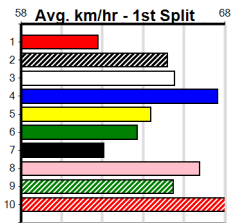

Healesville

MR HUMMER LIMOS

Distance: 300m, Race Type: Grade 5 T3, Total Prizemoney: $1,530
1st: $1,000, 2nd: $320, 3rd: $160, 4th: $50

3

11:30AM
(VIC time)

SODA HELEN (3) can race on the speed from box rise in this and she will be hard to reel in if she finds the arm early. SILLIEST SALMON (7) has been racing well in recent times and he has the mid race pace to make his presence felt in this.

Watchdog Tips: **3** **7** **1** **6** Bet: **Win 3**