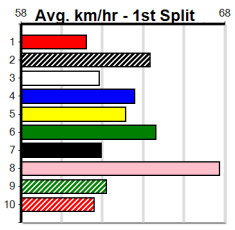

MONTROSE IGA LIQUOR

Distance: 300m, Race Type: Tier 3 - Grade 6, Total Prizemoney: $1,530
1st: $1,000, 2nd: $320, 3rd: $160, 4th: $50

11

2:14PM

(VIC time)

GARY KNEW IT (6) recorded a good all the way win here last start and he could lead from go to whoa again in this. DONEGAL EXPRESS (8) was a handy winner from a wide draw last start and he looks set to be right in the finish again here.

Watchdog Tips:

6

8

2

1

Bet:

Trifecta 6,8/1,2,6,8/1,2,6,8 ($10 - 83.33%)