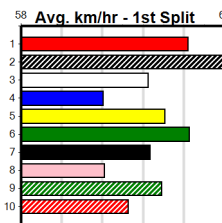

JASON McKEOWN PHOTOGRAPHY

Distance: 350m, Race Type: Grade 5 T3, Total Prizemoney: \$1,530
1st: \$1,000, 2nd: \$320, 3rd: \$160, 4th: \$50

8

1:04PM

(VIC time)

AUSSIE SAVANNAH (2) produced a solid win here last start and she may prove hard to hold out with any luck early. SOLITARY FLAME (1) is drawn to race on the speed from the outset and she looks set to be prominent throughout in this.