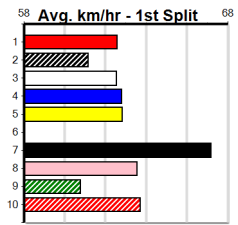

PITSTOP MOWER REPAIRS (1-2 WINS)

Distance: 350m, Race Type: Tier 3 - Restricted Win, Total Prizemoney: \$1,530
1st: \$1,000, 2nd: \$320, 3rd: \$160, 4th: \$50

5

12:04PM

(VIC time)

ANOKE (8) has been racing in fine fashion of late and he could explode to the lead soon after box rise and prove very hard to reel in. URANA RHINO (7) ran a top placing here 4 starts back and she could be prominent throughout in this.