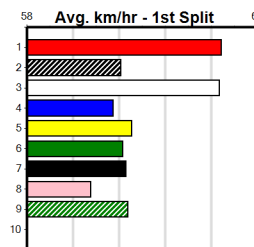

Distance: 350m, Race Type: Tier 3 - Maiden, Total Prizemoney: $1,530
1st: $1,000, 2nd: $320, 3rd: $160, 4th: $50

BLAZING FRANKIE (6) has shown enough talent for this and he may be hard to hold out with his good mid race pace. C'EST NOIR (3) has recorded good placings in his last 2 starts here and he has the early speed to be prominent throughout.

Watchdog Tips: **6** **3** **4** **1** **Bet:** **Box Trifecta 1,3,4,6 ($10 for 41.67%)**

1

MY BOY TED [M] **Good efforts in his last 2 starts here, threat.** **$6.00**

RF Dog Feb-22 Sire: HOUDINI BOY Dam: IT'S A JEWEL Trainer: Kylie Norton (Craigieburn)

Owner(s): K Norton

Winning Distances: < 300m (0) 300 - 399m (0) 400 - 499m (0) 500 - 599m (0) 600 - 699m (0) > 700m (0)

Winning Weights:

Box	1st	2nd	3rd	4th	5th	6th	7th	8th
1								
2								
3								
4								
5								
6								
7		1		1				
8					1			

6th (4) 35.1 390 SHP R3 29-Apr-24 23.27 21.97 13.00 KRAKEN ROLL (22.37) M/56 9.02 $13.10 M

4th (7) 35.1 390 SHP R1 13-May-24 23.18 21.99 12.00 WHODAT DUCHESS (22.36) M/44 9.43 $16.80 M

2nd (7) 35.5 350 HVL R2 24-May-24 19.98 19.42 1.00L ASSUME FLOPPY (19.92) M/1 6.63 $6.20 T3-M

4th (8) 35.2 350 HVL R2 02-Jun-24 19.77 19.24 5.50L FLYING GENERAL (19.41) Q/2 6.67 $6.10 M

Last 3 wins NOT included above

Prize Best Starts Trk/Dts APM: $470.00 NBT 4-0-1-0 2-0-1-0 470

2

SUPER POTATO [M] **Has enough talent but will need to step cleanly.** **$15.00**

WBD Bitch Aug-21 Sire: ORSON ALLEN Dam: SHE WILL BLOOM Trainer: Jack Clarke (Creswick) ENG WBL 2024-06-10

Owner(s): J Clarke

Winning Distances: < 300m (0) 300 - 399m (0) 400 - 499m (0) 500 - 599m (0) 600 - 699m (0) > 700m (0)

Winning Weights:

Box	1st	2nd	3rd	4th	5th	6th	7th	8th
1								
2								
3								
4								
5								
6								
7								
8								

4= (7) 24.7 390 BAL R1 26-Feb-24 23.06 22.16 2.75L GAS LANTERN (22.43) M/43 8.68 $61.90 T3-M

5th (7) 25.7 350 TRA R1 11-Mar-24 20.79 19.79 10.00 ARTORIAS BALE (20.12) Q/43 6.87 $8.70 M

6th (4) 26.0 390 BAL R2 21-Mar-24 23.41 22.01 12.00 BART'S CHOICE (22.63) M/55 8.90 $6.00 M

5th (6) 25.2 300 HVL R2 03-May-24 17.57 16.90 6.00L GARY KNEW IT (17.18) M/7 4.17 $90.40 T3-M

3rd (2) 25.0 300 HVL R1 06-May-24 17.45 16.85 4.00L INTER TERRA (17.18) M/4 4.09 $3.60 M

5th (4) 24.5 300 HVL R1 10-May-24 17.57 16.89 5.00L MIKE ANGELO ZEAL (17.23) M/4 4.10 $42.60 T3-M

5th (7) 24.4 390 WBL R1 13-May-24 23.06 22.34 7.00L FINISH THE ARENA (22.57) M/54 9.05 $24.40 M

5th (7) 24.3 390 WBL R2 03-Jun-24 23.48 22.23 14.00 HEART OF DARTS (22.55) M/26 9.01 $19.90 M

Last 3 wins NOT included above

Prize Best Starts Trk/Dts APM: $530.00 NBT 20-0-0-2 2-0-0-0 244

3

C'EST NOIR [M] **Good placings in his last 2 starts here, danger.** **$5.00**

BK Dog Apr-22 Sire: HOOKED ON SCOTCH Dam: CASH NO CREDIT Trainer: Shara Quinlan (Rushworth)

Owner(s): NUMBER ONE (SYN), S Quinlan, J Accurso

Winning Distances: < 300m (0) 300 - 399m (0) 400 - 499m (0) 500 - 599m (0) 600 - 699m (0) > 700m (0)

Winning Weights:

Box	1st	2nd	3rd	4th	5th	6th	7th	8th
1								
2								
3								
4								
5								
6								
7								
8		1						

8th (5) 35.9 300 HVL R1 06-Dec-23 18.11 16.75 20.00 ASTON CAYENNE (16.75) S/7 4.28 $30.10 M

2nd (8) 35.8 300 HVL R1 06-May-24 17.28 16.85 1.5L INTER TERRA (17.18) M/5 4.11 $16.80 M

2nd (7) 36.0 300 HVL R1 10-May-24 17.52 16.89 4.25L MIKE ANGELO ZEAL (17.23) M/5 4.10 $4.30 T3-M

4th (8) 35.7 350 HVL R2 17-May-24 20.15 19.45 6.50L ASTON MAPLE (19.71) S/8 6.99 $6.50 T3-M

2nd (8) 35.5 350 HVL R2 26-May-24 19.82 18.89 2.75L GOLD HARADA (19.65) S/6 6.80 $22.70 M

3rd (3) 35.6 350 HVL R2 02-Jun-24 19.69 19.24 4.00L FLYING GENERAL (19.41) S/3 6.67 $10.70 M

Last 3 wins NOT included above

Prize Best Starts Trk/Dts APM: $1470.00 NBT 6-0-3-1 3-0-1-1 1470