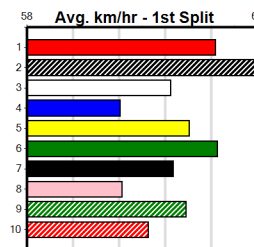

JASON McKEOWN PHOTOGRAPHY

Distance: 350m, Race Type: Grade 5 T3, Total Prizemoney: $1,530
1st: $1,000, 2nd: $320, 3rd: $160, 4th: $50

AUSSIE SAVANNAH (2) produced a solid win here last start and she may prove hard to hold out with any luck early. SOLITARY FLAME (1) is drawn to race on the speed from the outset and she looks set to be prominent throughout in this.

Watchdog Tips: 2 1 7 6 Bet: Win 2

SOLITARY FLAME [5] Drawn to race on the speed in this, major player. $3.60
DKBD Bitch Aug-21 Sire: HARD STYLE RICO Dam: FAUN FLAME
Owner(s): Big Three (SYN), M Dennis, B Wright, M Bolger
Trainer: Carol Jackson (Neilborough)

AUSSIE SAVANNAH (NSW)[5] Solid last start win here, good early, go close. $4.20
BK Bitch Apr-21 Sire: AUSSIE INFRARED Dam: REGAL SAVANNAH
Owner(s): B Milne
Trainer: Barry Milne (Kilmore)

SODA HEATHER [5] *** SCRATCHED *** $12.00
BK Bitch Dec-20 Sire: ORSON ALLEN Dam: SWEET ABOUT LOLA
Owner(s): Fluffy Side Up (SYN), A Onley, P Onley
Trainer: Michael Tharle (Devon Meadows)

FIRING CHIEF [5] Drawn to find too much trouble in this, needs luck $15.00
BK Dog Dec-21 Sire: COSMIC CHIEF Dam: MISS HEART
Owner(s): L Bicchieri
Trainer: Louie Bicchieri (Fawkner)

HOWE PIE (WA)[5] Racing well, can show early speed, must respect. $6.50
BK Dog Sep-20 Sire: AUSSIE INFRARED Dam: BUBBA'S SILVIA
Owner(s): big dog (SYN), B Sands, F Toth
Trainer: Dean Millier (Pakenham)

1

2

3

4

5