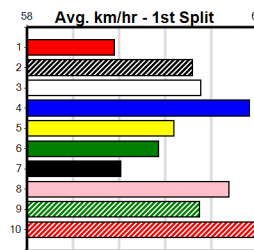

MR HUMMER LIMOS

Distance: 300m, Race Type: Grade 5 T3, Total Prizemoney: $1,530
1st: $1,000, 2nd: $320, 3rd: $160, 4th: $50

SODA HELEN (3) can race on the speed from box rise in this and she will be hard to reel in if she finds the arm early. SILLIEST SALMON (7) has been racing well in recent times and he has the mid race pace to make his presence felt in this.

Watchdog Tips: 3 7 1 6 Bet: Win 3

Form Box Wgt Dist Track Date Time BON Margin 1st/2nd (Time) PIR Checked Comment W/R Split 1 S/P Grade

THAI BUTTERFLY [5] Racing well, solid efforts last 3, big chance here $4.20
Owner(s): S Randle
Winning Distances: < 300m (0) 300 - 399m (5) 400 - 499m (0) 500 - 599m (0) 600 - 699m (0) > 700m (0)
Winning Weights: 29.2(1) 29.4(1) 29.5(1) 29.9(1) 30.3(1)
6th (7) 29.8 390 BAL R3 14-Apr-24 23.13 22.49 7.00L OUR GIRL ROXY (22.66) S/88 . . . . . 8.90 $43.30 5
2nd (6) 29.6 425 BEN R7 20-Apr-24 24.70 23.92 0.50L SILLIEST SALMON (24.68) S/423 . . . . . 6.79 $14.30 5
8th (4) 29.6 450 BAL R6 29-Apr-24 26.24 25.50 9.50L KENSINGTON FLYER (25.61) M/788 . . . . . 6.91 $28.70 T3-5
1st (8) 29.4 300 HVL R11 03-May-24 17.18 16.90 1.25L SIDEWINDER (17.26) M/4 . . . . . 4.02 $2.90 T3-5
5th (6) 29.4 300 HVL R11 10-May-24 17.23 16.89 1.75L FEROCIOUS SANDY (17.11) M/2 . . . . . 3.98 $23.30 T3-5
1st (2) 29.5 300 HVL R4 17-May-24 17.03 16.92 1.5L WHAT A SPIRIT (17.12) M/2 . . . . . 3.95 $3.60 T3-5
2nd (2) 30.3 300 HVL R11 24-May-24 16.97 16.86 1.75L REELING DOLLARS (16.86) M/1 . . . . . 3.94 $4.70 T3-5
2nd (8) 30.0 300 HVL R5 31-May-24 16.96 16.66 0.25L FOUND A SPOT (16.94) M/5 . . . . . 4.10 $3.20 T3-5
Last 3 wins NOT included above
1st (8) 30.3 300 HVL R3 01-Nov-23 17.32 16.92 1.00L BILLY SPANNER (17.38) Q/1 . . . . . 4.01 $7.40 M
1st (4) 29.2 300 HVL R4 11-Jan-24 17.06 16.88 1.5L WHATEVER TESS (17.15) M/2 . . . . . 3.94 $17.70 7
1st (1) 29.9 300 HVL R3 03-Mar-24 17.01 16.66 0.25L CHIEF DESTROYER (17.02) Q/2 . . . . . 3.85 $31.10 X67
Trainer: Mathew Tabb (Lara)

Box History
Bx 1st 2nd 3rd 4th 5th 6th 7th 8th
1 1 2 1 1 1 1
2 1 1 1 1 1 1
3 1 1 1 1 1 1
4 1 1 1 1 1 1 1
5 1 1 1 1 1 1
6 3 2 1 1 1
7 1 1 1 1 1
8 2 1 1 2
Prize Best $10505.00
Starts 17.01(1)-3/3/24
Trk/Dts 37-5-9-3
APM 26-5-7-3 5587