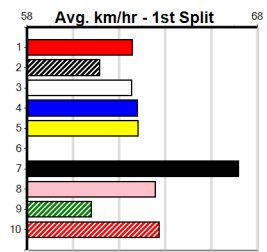

PITSTOP MOWER REPAIRS (1-2 WINS)

Distance: 350m, Race Type: Tier 3 - Restricted Win, Total Prizemoney: $1,530
1st: $1,000, 2nd: $320, 3rd: $160, 4th: $50

ANOKE (8) has been racing in fine fashion of late and he could explode to the lead soon after box rise and prove very hard to reel in. URANA RHINO (7) ran a top placing here 4 starts back and she could be prominent throughout in this.

Watchdog Tips: 7 6 4 5 **Bet:** Win 7

Form Box Wgt Dist Track Date Time BON Margin 1st/2nd (Time) PIR Checked Comment W/R Split 1 S/P Grade

1 TWO REASONS [7] *** SCRATCHED *** $99.00

WF Dog Dec-20 Sire: SENNACHIE Dam: WHAT FEELING
Owner(s): UGLIETTA (SYN), J Uglietta, M Uglietta
Trainer: Joe Uglietta (Yan Yearn)
Winning Distances: < 300m (0) 300 - 399m (1) 400 - 499m (0) 500 - 599m (0) 600 - 699m (0) > 700m (0)
Winning Weights: 33.2(1)

Box	1st	2nd	3rd	4th	5th	6th	7th	8th
1	1	1	1	2	1	1	1	
2	2	1	1	3	1			
3	2	2	1	3	1			
4	1	4	1	2	1			
5	1	1	2					
6	1							2
7	1		2			3		
8				4	1			

Box History

Box	1st	2nd	3rd	4th	5th	6th	7th	8th
1	1	1	1	2	1	1	1	
2	2	1	1	3	1			
3	2	2	1	3	1			
4	1	4	1	2	1			
5	1	1	2					
6	1							2
7	1		2			3		
8				4	1			

Last 3 wins NOT included above

Box	1st	2nd	3rd	4th	5th	6th	7th	8th					
1st (7)	33.2	395	TRA	R1	21-Aug-23	22.99	22.49	1.5L LOOK AT LENNY (23.09)	M/531	SW	3.93	$23.90	T3-M

Prize Best Starts Trk/Dts APM

Prize	$6470.00
Best Starts	NBT
Trk/Dts	52-1-8-11
APM	4-0-0-0
	1466

2 ARCHER TWO (SA)[7] May-22 Sire: WORM BURNER Dam: CAWBOURNE ZEBRA $15.00

BD Dog May-22 Sire: WORM BURNER Dam: CAWBOURNE ZEBRA
Owner(s): J Archer
Trainer: Frank Toth (Pakenham)
Winning Distances: < 300m (0) 300 - 399m (0) 400 - 499m (0) 500 - 599m (1) 600 - 699m (0) > 700m (0)
Winning Weights: 32.2(1)

Box	1st	2nd	3rd	4th	5th	6th	7th	8th
1			1			1	1	
2			1			1	1	
3	1							
4								1
5	1				1			
6				1		1		
7		2	1		1			
8	1						1	1

Box History

Box	1st	2nd	3rd	4th	5th	6th	7th	8th
1			1			1	1	
2			1			1	1	
3	1							
4								1
5	1				1			
6				1		1		
7		2	1		1			
8	1						1	1

Last 3 wins NOT included above

Box	1st	2nd	3rd	4th	5th	6th	7th	8th					
1st (8)	32.2	510	SLE	R3	21-Jan-24	29.60	29.60	0.25L MAYBE EVEN YOU (29.61)	S/111		9.42	$5.50	M

Prize Best Starts Trk/Dts APM

Prize	$3925.00
Best Starts	FSH
Trk/Dts	16-1-2-3
APM	0-0-0-0
	2039

3 DAREN'S TIGER [7] Sep-21 Sire: ASTON KIMETTO Dam: BLUEGRASS ICON $21.00

BD Dog Sep-21 Sire: ASTON KIMETTO Dam: BLUEGRASS ICON
Owner(s): N Mason
Trainer: Neil Mason (Euroa)
Winning Distances: < 300m (0) 300 - 399m (1) 400 - 499m (0) 500 - 599m (0) 600 - 699m (0) > 700m (0)
Winning Weights: 33.8(1)

Box	1st	2nd	3rd	4th	5th	6th	7th	8th
1								1
2			1					
3	1				2			1
4							1	1
5					1			
6			1			1		1
7								1
8			1			2		1

Box History

Box	1st	2nd	3rd	4th	5th	6th	7th	8th
1								1
2			1					
3	1				2			1
4							1	1
5					1			
6			1			1		1
7								1
8			1			2		1

Last 3 wins NOT included above

Box	1st	2nd	3rd	4th	5th	6th	7th	8th					
7th (1)	33.3	350	HVL	R2	15-Mar-24	20.72	19.53	13.00 NOIR SATIN (19.84)	S/7	W	7.24	$19.20	T3-M
7th (3)	33.1	390	SHP	R2	21-Mar-24	23.22	22.23	11.00 BUSHMAN'S ARCHIE (22.52)	M/88	W	9.32	$101.90	T3-M
5th (3)	32.8	425	BEN	R2	10-Apr-24	25.52	24.18	13.00 SNOW ROYALE (24.63)	M/775		6.05	$34.10	T3-M
8th (6)	33.1	425	BEN	R1	14-Apr-24	25.06	24.03	11.00 KRAKEN HUGGIE (24.29)	M/888	W	7.08	$55.70	T3-M
7th (8)	33.3	500	BEN	R2	24-Apr-24	29.67	28.24	16.00 INTERSTATE GIRL (28.61)	M/556	W	6.85	$24.30	T3-M
3rd (8)	33.3	350	HVL	R3	06-May-24	20.25	19.70	6.50L SHARNI'S BOY (19.82)	M/2		6.79	$4.00	M
5th (3)	33.2	350	HVL	R2	10-May-24	20.53	19.66	4.00L MIAMI TICKET (20.27)	M/5		6.89	$42.70	T3-M
1st (3)	33.8	350	HVL	R2	29-May-24	20.12	19.45	0.25L GIZMO FLYER (20.13)	M/3	SW	6.82	$26.30	M

Prize Best Starts Trk/Dts APM

Prize	$1500.00
Best Starts	20.12(3)-29/5/24
Trk/Dts	19-1-0-3
APM	6-1-0-2
	1264