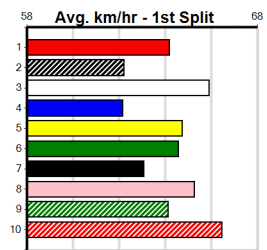

JVDM GREEN LIGHT ON PODCAST

Distance: 350m, Race Type: Grade 5 T3, Total Prizemoney: $1,530
1st: $1,000, 2nd: $320, 3rd: $160, 4th: $50

HE MAN (2) can wind up mid race and he may prove hard to hold out with an ounce of luck from his good draw. EMPRESS SAL (8) has shown good speed in her impressive wins of late and she looks like the big danger in this.

Watchdog Tips: 2 8 1 6 Bet: Win 2

Race card for SUPERFLY GIRL [5]. Smart placings in 2 of her last 4, chance if steps. $4.20. Includes owner, sire, dam, winning distances, and box history.

Race card for HE MAN [5]. Can wind up mid race, good draw, hard to hold out. $6.50. Includes owner, sire, dam, winning distances, and box history.

Race card for MAXIMUM GRACIE [5]. Met some handy ones in recent times, respect. $15.00. Includes owner, sire, dam, winning distances, and box history.

Race card for WHY NOT EMILY [5]. Handy placings in 2 of her last 4, cannot dismiss. $8.00. Includes owner, sire, dam, winning distances, and box history.

Race card for PURE PROMISE [5]. Talented but draw is a worry, may need some luck. $10.00. Includes owner, sire, dam, winning distances, and box history.