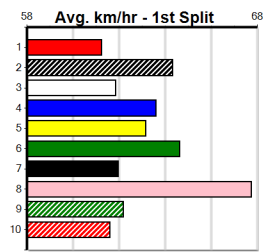

MONTRÖSE IGA LIQUOR

Distance: 300m, Race Type: Tier 3 - Grade 6, Total Prizemoney: $1,530
1st: $1,000, 2nd: $320, 3rd: $160, 4th: $50

GARY KNEW IT (6) recorded a good all the way win here last start and he could lead from go to whoa again in this. DONEGAL EXPRESS (8) was a handy winner from a wide draw last start and he looks set to be right in the finish again here.

Watchdog Tips: 6 8 2 1 Bet: Trifecta 6,8/1,2,6,8/1,2,6,8 ($10 - 83.33%)

PACIFIC PRINCESS [6] Resuming, has talent but prefer it further, place. $5.50
WBD Bitch Dec-21 Sire: FERNANDO BALE Dam: BEAUTIFUL TEASE
Owner(s): D Bickerton Trainer: David Bickerton (Pearcedale)
Winning Distances: < 300m (0) 300 - 399m (0) 400 - 499m (1) 500 - 599m (1) 600 - 699m (0) > 700m (0)
Winning Weights: 26.4(1) 27.4(1)
4th (3) 27.2 395 TRA R4 19-Feb-24 23.03 22.23 7.50L FINLEY BALE (22.54) M/344 . . . . . 3.87 $15.10 T3-7
7th (3) 26.7 390 BAL R9 26-Feb-24 22.81 22.16 6.50L GOGO SKYE (22.35) M/76 . . . . . 8.96 $9.30 T3-7
5th (3) 26.6 460 WGL R7 14-Mar-24 26.53 26.26 4.00L SNOWY LILY (26.26) M/577 . . . . . 6.70 $60.60 T3-RW
5th (5) 26.7 460 WGL R9 21-Mar-24 26.67 25.93 6.50L COLLINDA AIR (26.24) M/455 . . . . . 6.88 $16.10 7
1st (5) 26.4 510 SLE R5 27-Mar-24 29.30 29.30 5.50L DE GOEY PIE (29.66) M/111 . . . . . 9.23 $6.00 X67
3rd (6) 26.7 500 TRA R7 01-Apr-24 28.57 28.27 4.50L HARRY THE HOOD (28.27) M/223 . . . . . 9.36 $12.50 T3-RW
3rd (6) 26.7 460 WGL R7 11-Apr-24 26.45 25.83 4.00L SMOOTH RANGER (26.19) M/333 . . . . . 6.75 $4.20 T3-RW
5th (6) 26.7 460 WGL R7 18-Apr-24 26.84 26.19 7.50L BRENDEN (26.32) M/776 . . . . . 7.02 $3.10 T3-6
Last 3 wins NOT included above
1st (4) 27.4 400 WGL R2 08-Feb-24 23.23 22.63 0.50L CERSEI'S BOY (23.26) Q/22 . . . . . 8.56 $5.10 T3-M
Prize Best $2700.00 NBT
Starts 15-2-0-3
Trk/Dts 2-0-0-0
APM 1588

LAKEVIEW JACK [6] Smart placing last start, good early, chance here. $6.00
BE Dog Sep-21 Sire: AUSSIE INFRARED Dam: BRAEMAR KEELIE
Owner(s): O MCGOVERN Trainer: Owen MCGOVERN (Rosedale)
Winning Distances: < 300m (0) 300 - 399m (1) 400 - 499m (1) 500 - 599m (0) 600 - 699m (0) > 700m (0)
Winning Weights: 32.0(1) 32.5(1)
F (5) 32.2 350 TRA R10 25-Mar-24 0.00 19.90 . SPEEDY SWAN (20.27) S/45 . . . . . V0 . 6.79 $5.20 6G
7th (7) 31.6 350 TRA R3 15-Apr-24 21.14 19.87 19.00 WHIZZER (19.87) M/37 . . . . . V0 . 6.79 $3.20 6G
6th (2) 31.8 435 SLE R9 24-Apr-24 25.99 24.60 18.00 COLLINDA AIR (24.73) M/767 . . . . 5.51 $9.30 X67
4th (1) 31.8 395 TRA R4 29-Apr-24 22.71 22.39 4.50L DR. ERICA (22.39) M/434 . . . . 3.84 $8.90 T3-RW
4th (4) 31.7 350 HVL R7 03-May-24 20.00 19.59 5.00L ELSIE DREAMING (19.66) M/6 . . . . 6.70 $4.30 T3-RW
5th (5) 31.6 395 TRA R10 06-May-24 23.07 22.33 10.00 RUN KITTY RUN (22.38) M/455 . . . . 3.83 $3.20 T3-RW
4th (6) 31.2 435 SLE R10 27-May-24 25.30 24.27 11.00 DASHER BALE (24.56) M/125 . . . . 5.32 $3.30 6G
2nd (1) 31.1 395 TRA R11 03-Jun-24 22.88 22.68 0.50L SKY BLAZER (22.86) M/432 . . . . 3.93 $2.40 6G
Last 3 wins NOT included above
1st (4) 32.0 400 WGL R2 20-Aug-23 22.88 22.46 5.50L MR. BARTENDER (23.24) Q/11 . . . . 8.32 $4.10 M
1st (1) 32.5 300 HVL R4 31-Jan-24 17.13 16.87 1.00L INTER TRIGON (17.20) S/5 . . . . 4.03 $1.30 7
Prize Best $3310.00
Starts 17.13(1)-31/1/24
Trk/Dts 15-2-1-1
APM 1250