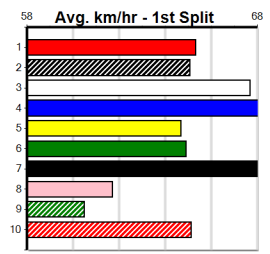

OUTER EAST FOOTBALL NETBALL COMP

7
12:41PM

Distance: 350m, Race Type: Grade 5 T3, Total Prizemoney: $1,530
1st: $1,000, 2nd: $320, 3rd: $160, 4th: $50

(VIC time)

SHE'S SOMETHING (6) will find this much easier than her most recent racing and she could prove too classy for her rivals. GOLDEN COAST (3) showed early speed in his good last start placing and he could be right in the finish again here.

Watchdog Tips: **6** **3** **8** **4** **Bet:** **Win 6**

1

MEPUNGA ECHO [5] **Wide runner, can be slow early, needs some luck.** **$10.00**

BK Dog Nov-20 **Sire: PREMIER FANTASY Dam: JUST LOVIN' IT** **Trainer: John Mangion (Numurkah)**

Owner(s): J Mangion

Winning Distances: < 300m (0) 300 - 399m (3) 400 - 499m (0) 500 - 599m (0) 600 - 699m (0) > 700m (0)

Winning Weights: 34.2(2) 34.5(1)

7th (5)	33.3	350	HVL	R8	24-Jan-24	19.77	19.37	5.00L ATOMIC JAX (19.42)	M/3	.	.	W	6.67	$66.80	5
7th (5)	33.5	350	HVL	R6	31-Jan-24	21.41	19.65	23.00 MY GIRL RISSA (19.85)	M/4	.	VO	W	6.83	$6.40	5
8th (6)	33.1	350	HVL	R7	07-Feb-24	20.94	19.85	15.00 AL'S SHOUT (19.96)	M/2	.	.	V14	6.82	$12.60	5
5th (4)	33.1	300	HVL	R12	06-May-24	17.57	16.85	7.50L CRACKERJACK MAXY	M/5	.	.	.	4.17	$32.40	5
3rd (5)	33.0	350	HVL	R5	10-May-24	20.12	19.66	6.50L BALLAN BRUMBY (19.66)	M/4	.	.	.	6.74	$16.10	T3-RW
8th (6)	32.8	390	SHP	R12	16-May-24	23.51	22.11	16.00 SUGAR BOWL ROSE (22.41)	M/88	.	.	.	9.08	$45.40	5
5th (3)	32.6	350	HVL	R7	29-May-24	20.14	19.45	3.75L EMPRESS SAL (19.88)	S/7	.	.	.	6.83	$41.60	5
6th (6)	32.5	350	HVL	R6	31-May-24	20.08	19.01	6.00L EMPRESS SAL (19.66)	M/4	.	.	.	6.72	$21.50	T3-5

Last 3 wins NOT included above

1st (2)	34.2	300	MBS	R2	29-Nov-22	16.79	16.70	12.00 CYPRESS (17.61)	0	.	.	SAMP	4.57	$1.45	M
1st (8)	34.2	300	MBS	R6	13-Dec-22	16.87	16.54	1.00L VICTA LISA (16.95)	0	.	.	.	4.59	$1.95	6
1st (8)	34.5	350	MBS	R10	27-Dec-22	19.27	19.27	1.00L SPRING FLUTE (19.35)	0	.	.	.	7.12	$1.30	6

Box History

Bx	1st	2nd	3rd	4th	5th	6th	7th	8th
1					2		1	
2	1	1			2		1	
3			1	1	1			1
4		2			1			
5			3	1	1	1	4	
6				1	1	1		2
7		1		1	1	1	1	
8	2		1	2		1	1	

Prize Best Starts Trk/Dts APM

$5140.00
NBT
42-3-4-5
13-0-1-1
460