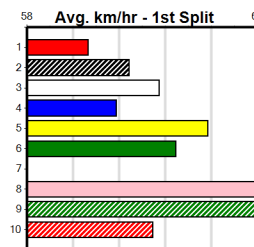

HEALESVILLE FOOTBALL NETBALL CLUB

9

1:29PM

(VIC time)

Distance: 300m, Race Type: Tier 3 - Grade 7, Total Prizemoney: $1,530
1st: $1,000, 2nd: $320, 3rd: $160, 4th: $50

SCOTT CRUSH (6) has been racing well with good placings in 2 of his last 3 starts and he has the speed to lead from go to whoa here. FLAMING FOX (2) recorded an impressive last start win here and he could challenge despite a rise in class today.

Watchdog Tips: 6 2 8 3 **Bet:** Win 6

1

ARCHER THREE (SA)[7] **$12.00**

BD Bitch May-22 Sire: WORM BURNER Dam: CAWBOURNE ZEBRA

Owner(s): J Archer Trainer: Brad Sands (Pakenham)

Winning Distances: < 300m (0) 300 - 399m (0) 400 - 499m (1) 500 - 599m (0) 600 - 699m (0) > 700m (0)

Winning Weights: 25.3(1)

Pos	Time	Dist	Track	Date	Time	BOB	Margin	1st/2nd (Time)	PIR	Checked	Comment	WR	Split 1	S/P	Grade
5th (8)	24.3	395	TRA	R2	25-Mar-24	23.24	22.47	4.75L GIGANTOR (22.92)	S/755	.	.	.	4.00	$11.00 M	
5th (5)	24.8	400	WGL	R2	30-Mar-24	23.63	22.74	8.50L HAPPY SHOSHONE (23.03)	M/66	.	.	.	8.82	$30.40 M	
2= (5)	24.7	435	SLE	R2	05-Apr-24	25.76	24.60	1.25L DR. DUCKY (25.67)	S/655	.	.	.	5.52	$12.00 M	
2nd (8)	25.3	435	SLE	R2	24-Apr-24	25.13	24.60	6.50L ERZA SCARLET (24.70)	S/732	.	.	.	5.54	$27.00 M	
1st (7)	25.3	450	TRA	R1	29-Apr-24	25.66	25.66	8.00L WESTERN FEEL (26.19)	M/111	.	.	.	6.86	$9.30 T3-M	
7th (7)	25.4	510	SLE	R4	05-May-24	29.86	28.76	10.00 ERZA SCARLET (29.18)	S/888	.	.	.	9.73	$27.10 X67	
7th (5)	25.7	395	TRA	R9	13-May-24	22.96	22.53	6.50L CATCH SOME RAYS (22.54)	S/777	.	.	.	4.01	$9.20 T7	
4th (8)	25.5	435	SLE	R3	02-Jun-24	24.97	24.37	4.25L JOHNSON STREET (24.68)	M/844	.	.	.	5.44	$22.30 T7	

Last 3 wins NOT included above

Bx	1st	2nd	3rd	4th	5th	6th	7th	8th
1					1			
2			1				2	
3					2			
4				1	1			
5		1	1			1	1	1
6		1						
7	1						1	1
8		1	1	3	1			

Prize Best	$2870.00
Starts	NBT
Trk/Dts	23-1-3-3
APM	2-0-0-0
	1843

2

FLAMING FOX [7] **$3.20**

BKW Dog Sep-22 Sire: BEAST UNLEASHED Dam: TWILIGHT FLAME

Owner(s): G Mclachlan Trainer: Hannah Male (Cranbourne East)

Winning Distances: < 300m (0) 300 - 399m (1) 400 - 499m (0) 500 - 599m (0) 600 - 699m (0) > 700m (0)

Winning Weights: 30.4(1)

Pos	Time	Dist	Track	Date	Time	BOB	Margin	1st/2nd (Time)	PIR	Checked	Comment	WR	Split 1	S/P	Grade
5th (1)	29.9	400	WGL	R1	09-Apr-24	23.61	22.19	16.00 BLAZING DINO (22.52)	S/87	.	.	.	8.75	$20.70 M	
5th (3)	29.9	395	TRA	R2	15-Apr-24	23.24	22.38	7.50L RIO BORIS (22.73)	S/623	.	.	.	4.01	$4.40 M	
2nd (7)	30.4	300	HVL	R1	29-May-24	17.29	16.76	1.25L CERTAIN MAGIC (17.21)	S/8	.	.	.	4.50	$2.80 M	
1st (7)	30.4	300	HVL	R1	02-Jun-24	17.10	16.66	1.00L FROM ABOVE US (17.15)	M/3	.	.	.	4.05	$1.60 M	

Last 3 wins NOT included above

Bx	1st	2nd	3rd	4th	5th	6th	7th	8th
1					1			
2								
3					1			
4								
5								
6								
7	1	1						
8								

Prize Best	$2000.00
Starts	17.10(7)-2/6/24
Trk/Dts	4-1-1-0
APM	2-1-1-0
	2000