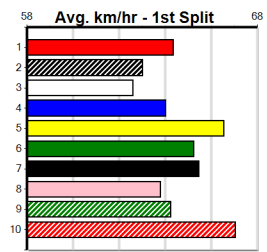

SPORTSBET GREEN TICKS

Distance: 300m, Race Type: Grade 5 T3, Total Prizemoney: $1,530
1st: $1,000, 2nd: $320, 3rd: $160, 4th: $50

SUNDAY SEA (7) can race on the speed from the outset in this and she may prove a bit too classy in the run to the judge. SAINTLY SAL (8) can show a good turn of foot once balanced and he could be right in the finish again in this.

Watchdog Tips: 7 8 4 6 Bet: Win 7

BOROUGH PREMIERS [5] Comes into calculations from this draw. $8.50
Owner(s): M Ebeyer
Winning Distances: < 300m (0) 300 - 399m (4) 400 - 499m (1) 500 - 599m (0) 600 - 699m (0) > 700m (0)
Trainer: Gary Mcmillan (Nambrok) ENG TRA 2024-06-10

GRANT'S TREASURE (NSW) [5] May get too far back early here, needs it easier. $21.00
Owner(s): C Treasure
Winning Distances: < 300m (0) 300 - 399m (3) 400 - 499m (2) 500 - 599m (0) 600 - 699m (0) > 700m (0)
Trainer: Craig Treasure (Moe)

PACIFIC GOLDIE (SA) [5] Likely to be in the back half early, tough ask. $15.00
Owner(s): F Bickerton
Winning Distances: < 300m (0) 300 - 399m (6) 400 - 499m (0) 500 - 599m (0) 600 - 699m (0) > 700m (0)
Trainer: Frederick Bickerton (Pearcedale)

CONTRALTO [5] Good record here, can show early speed, chance. $5.50
Owner(s): MALAHIA (SYN), S Reed, C Haigh
Winning Distances: < 300m (0) 300 - 399m (6) 400 - 499m (0) 500 - 599m (0) 600 - 699m (0) > 700m (0)
Trainer: Christine Haigh (Crossover)

WHY NOT AJAY [5] Better for the run after injury 2 back, place hope $12.00
Owner(s): G Carter
Winning Distances: < 300m (0) 300 - 399m (7) 400 - 499m (5) 500 - 599m (0) 600 - 699m (0) > 700m (0)
Trainer: Gregory Carter (Devon Meadows)