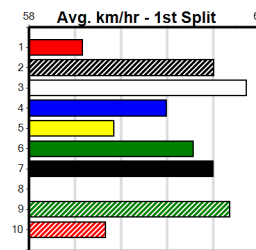

"THE SHED" @ HEALESVILLE GREYS

Distance: 300m, Race Type: Tier 3 - Grade 7, Total Prizemoney: $1,530
1st: $1,000, 2nd: $320, 3rd: $160, 4th: $50

HUDSON FLYER (3) can explode soon after box rise in his races and he could prove hard to beat with any luck here. CERTAIN MAGIC (5) was a handy winner here 2 starts back and she could be the main danger with any luck in running.

Watchdog Tips: 3 5 8 1 Bet: Box Trifecta 1,3,5,8 ($10 for 41.67%)

Form Box Wgt Dist Track Date Time BON Margin 1st/2nd (Time) PIR Checked Comment W/R Split 1 S/P Grade

SMOOTH FIRE [7] Comes into calculations from this draw. $10.00
BD Bitch Apr-22 Sire: OUT OF RANGE Dam: FREEDOM FIRE Trainer: Anne Carr (Devon Meadows)
Winning Distances: < 300m (0) 300 - 399m (1) 400 - 499m (0) 500 - 599m (0) 600 - 699m (0) > 700m (0)
Winning Weights: 26.3(1)
5th (4) 26.8 435 SLE R1 27-Mar-24 25.59 24.59 15.00 MR. PRESIDENT (24.59) M/755 . . . . 5.57 $23.80 M
6th (7) 26.7 395 TRA R2 06-Apr-24 22.87 22.30 4.50L INDI GOES BANG (22.57) M/776 . . . . 3.97 $17.90 M
6th (7) 26.4 395 TRA R1 22-Apr-24 23.09 22.29 8.50L INTER ROUGE (22.52) M/564 . . . . 3.91 $54.00 T3-M
6th (6) 26.6 395 TRA R2 29-Apr-24 23.10 22.39 5.00L INDESTRUCT (22.76) M/666 . . . . 3.99 $17.10 T3-M
5th (1) 26.8 460 WGL R3 02-May-24 27.05 25.98 4.00L JESSICA GEM (26.77) M/334 . . . . 6.81 $18.80 T3-M
1st (3) 26.3 350 TRA R1 13-May-24 20.74 19.97 1.00L GATE GIRL (20.80) M/75 . . . . 6.89 $13.20 M
5th (7) 26.8 395 TRA R4 20-May-24 23.13 22.21 7.00L INTER ROUGE (22.64) M/466 . . . . 3.94 $9.70 T3-7
5th (6) 26.8 435 SLE R3 27-May-24 25.22 24.27 1.00L WINCKIE BALE (25.15) S/544 . . . V5 . 5.55 $13.20 7
Last 3 wins NOT included above
Prize Best $2530.00 NBT
Starts 26-1-1-6
Trk/Dts 1-0-0-0
APM 1590

DOWN SO LONG [7] Can show early speed but place looks best. $6.50
BK Dog Jan-21 Sire: MY REDEEMER Dam: JERRA LILLY Trainer: Paul Osborne (Goorambat)
Winning Distances: < 300m (0) 300 - 399m (1) 400 - 499m (0) 500 - 599m (0) 600 - 699m (0) > 700m (0)
Winning Weights: 30.9(1)
1st (6) 30.9 350 HVL R3 03-Nov-23 19.74 19.56 4.25L STELLA RENO (20.03) M/1 . . . W 6.59 $1.60 T3-M
6th (3) 30.6 350 HVL R5 10-Nov-23 19.90 19.26 7.00L HARD PRESS (19.41) S/6 . . . W 6.79 $18.40 T3-RW
7th (5) 30.4 390 SHP R4 23-Nov-23 23.25 22.27 14.00 MORAINÉ BELLA (22.33) M/55 . . . . 8.95 $7.20 7
8th (4) 30.6 390 SHP R3 30-Nov-23 23.30 22.14 14.00 GUNAI GEM (22.32) M/78 . . . W 8.81 $38.90 7
5th (6) 31.0 390 SHP R4 07-Mar-24 23.17 22.39 8.00L ASTON GOZO (22.62) M/24 . . . W 8.60 $68.50 T3-7
6th (6) 29.8 390 SHP R3 11-Apr-24 22.94 21.83 5.50L GOLD GIZMO (22.56) M/11 . . . W 8.42 $67.40 7
4th (1) 29.5 390 SHP R3 25-Apr-24 22.99 22.31 4.50L MARKET STACEY (22.68) M/11 . . . V7 . 8.53 $9.00 7
7th (8) 29.8 390 SHP R3 09-May-24 23.21 22.22 8.00L MOVE OF MAGNUS (22.68) M/23 . . . . 8.57 $6.50 7
Last 3 wins NOT included above
Prize Best $1770.00 NBT
Starts 17-1-0-4
Trk/Dts 1-0-0-1
APM 326