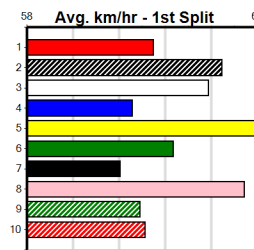

CROYDON HOMING PIGEON CLUB

4

11:49AM

(VIC time)

Distance: 300m, Race Type: Grade 5 T3, Total Prizemoney: $1,530
1st: $1,000, 2nd: $320, 3rd: $160, 4th: $50

EVIL EDNA (8) can come out running in her races and after good wins in her last 2 starts she may be the one to catch again. JEFFERSON COUNTY (5) can explode once into full stride and he could be right in the finish with an ounce of luck.

Watchdog Tips: 8 5 6 7 **Bet:** Quinella 5/8 ($10 for 1000%)

Form Box	Wgt	Dist	Track	Date	Time	BON	Margin	1st/2nd (Time)	PIR	Checked	Comment	WR	Split 1	S/P	Grade
1															
BE YOURSELF [5] $10.00															
Likely to get buried back in this, needs some luck															
BK Bitch Nov-20 Sire: BERNARDO Dam: ZIPPING TINA Trainer: Gary Mcmillan (Nambrok) ENG TRA 2024-06-10															
Owner(s): G Mcmillan															
Winning Distances: < 300m (0) 300 - 399m (4) 400 - 499m (0) 500 - 599m (0) 600 - 699m (0) > 700m (0)															
Winning Weights: 24.5(2) 24.8(1) 24.9(1)															
7th (6)	24.0	395	TRA	R7	29-Apr-24	23.26	22.39	9.00L GEOFF'S BOMBER (22.64)	M/778	.	.	.	4.04	$2.50	T3-5
7th (1)	23.7	300	HVL	R12	03-May-24	17.66	16.90	8.00L INTER BLACK FIRE (17.12)	M/6	.	.	.	4.06	$24.00	T3-5
6th (1)	24.1	350	HVL	R7	06-May-24	20.13	19.70	5.00L ROMENA CHARM (19.79)	M/8	.	.	.	6.84	$12.30	5
4th (4)	23.8	350	TRA	R4	13-May-24	20.46	19.97	7.00L WHIZZER (19.97)	S/75	.	.	.	6.96	$5.70	5
6th (7)	24.4	435	SLE	R12	22-May-24	25.51	24.63	8.00L LAMONT BALE (24.95)	M/578	.	.	.	5.41	$4.30	5
5th (8)	24.1	435	SLE	R12	27-May-24	25.33	24.27	2.75L BOMBER'S REWARD (25.14)	M/455	.	.	.	5.38	$2.70	5
6th (3)	24.2	300	HVL	R12	29-May-24	17.36	16.76	8.00L SIDEWINDER (16.81)	M/8	.	.	.	4.16	$20.10	5
5th (2)	24.4	395	TRA	R5	03-Jun-24	23.21	22.68	8.00L FREE FALLING (22.68)	S/765	.	.	.	4.03	$21.10	5
Last 3 wins NOT included above															
1st (1)	24.5	350	HVL	R5	29-May-23	20.06	19.72	1.25L BE RUGGED (20.15)	M/1	.	SW	.	6.72	$5.40	T3-RW
1st (8)	24.5	350	TRA	R2	19-Jul-23	20.02	19.69	3.5L BE RUGGED (20.26)	Q/11	.	.	.	6.68	$6.30	RW
1st (7)	24.9	350	HVL	R7	17-Nov-23	19.86	19.64	2.00L SUPERIOR SHIRLEY (19.99)	M/1	.	SW	.	6.65	$22.60	T3-5

Box History								
Bx	1st	2nd	3rd	4th	5th	6th	7th	8th
1	1	1	1	1	2	3	2	1
2					3	1	1	1
3			1	2	1	4	1	3
4	1	1	1	2	1	2	4	1
5				1				2
6	1	1			1	2	3	1
7	1	1	1	1	2	2	1	3
8	1		1		1	1		

Prize	$9103.57
Best Starts	NBT
Trk/Dts	66-4-4-4
APM	10-0-1-0
	1467