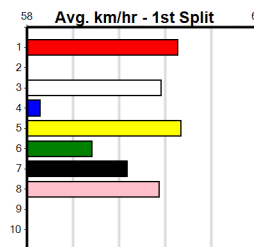

1

10:55AM

(VIC time)

Distance: 300m, Race Type: Tier 3 - Maiden, Total Prizemoney: $1,530
1st: $1,000, 2nd: $320, 3rd: $160, 4th: $50

CATHY'S DREAM (8) can show a good turn of foot once balanced and she may prove hard to hold out from her good draw. ASTON CONGO (5) showed talent in his last start placing and he could be the main danger with an ounce of luck.

Watchdog Tips: **8** **5** **2** **3** **Bet:** **Win 8**

Form Box	Wgt	Dist	Track	Date	Time	BON	Margin	1st/2nd (Time)	PIR	Checked	Comment	W/R	Split 1	S/P	Grade

DAWN OF DELTA [M]

Can race on the speed early here, must respect.

$8.50

BK Dog Nov-21 Sire: FERNANDO BALE Dam: UNTIL DAWN
Owner(s): Fluffy Side Up (SYN), A Onley, P Onley
Winning Distances: < 300m (0) 300 - 399m (0) 400 - 499m (0) 500 - 599m (0) 600 - 699m (0) > 700m (0)
Winning Weights:

4th (2)	28.4	400	WGL	R1	09-Apr-24	23.59	22.19	16.00	BLAZING DINO (22.52)	M/43				8.62	$19.40	M
6th (1)	28.3	400	WGL	R3	13-Apr-24	23.40	22.82	8.50L	WEARING LEVIS (22.82)	M/34				8.55	$18.60	RW
8th (2)	28.8	350	TRA	R2	17-Apr-24	21.15	19.73	16.00	RIO WINTER (20.04)	S/88		VO		7.09	$20.30	M
3= (3)	28.7	350	TRA	R1	06-May-24	20.60	19.51	1.25L	BRAEMAR JESSIE (20.53)	M/44				6.78	$13.40	T3-M
8th (6)	28.9	300	HVL	R1	10-May-24	18.13	16.89	13.00	MIKE ANGELO ZEAL (17.23)	M/8				4.31	$14.40	T3-M
3rd (2)	29.1	350	TRA	R2	20-May-24	20.50	19.98	7.50L	DELTA PAWS (19.98)	M/22				6.75	$14.60	T3-M
5th (2)	29.2	300	HVL	R1	31-May-24	17.48	16.66	6.00L	ZIPPI MUSTANG (17.09)	M/3				4.07	$10.50	T3-M

Last 3 wins NOT included above

Box History

Bx	1st	2nd	3rd	4th	5th	6th	7th	8th
1							1	
2								
3			1	1	1			1
4				1				
5								
6								1
7								
8								

Prize Best $340.00
Starts NBT
Trk/Dts 7-0-0-2
APM 2-0-0-0
325

GLASS OF GOLD [M]

Handy placing here last start, chance if steps.

$6.00

BK Bitch Mar-22 Sire: ASTON DUKE Dam: STARLIGHT JILL
Owner(s): Glass Door (SYN), G Yates, M Prentice
Winning Distances: < 300m (0) 300 - 399m (0) 400 - 499m (0) 500 - 599m (0) 600 - 699m (0) > 700m (0)
Winning Weights:

7th (1)	29.4	300	HVL	R1	26-May-24	17.63	16.71	12.00	SWIFTY GIRL (16.83)	M/8				4.19	$12.80	M
3rd (2)	29.4	300	HVL	R1	02-Jun-24	17.36	16.66	3.75L	FLAMING FOX (17.10)	M/4		SW		4.05	$23.40	M

Last 3 wins NOT included above

Box History

Bx	1st	2nd	3rd	4th	5th	6th	7th	8th
1								1
2				1				
3								
4								
5								
6								
7								
8								

Prize Best $260.00
Starts NBT
Trk/Dts 2-0-0-1
APM 2-0-0-1
260

BROADY BOB [M]

Resuming, good recent trial here, can threaten.

$5.00

F Dog Apr-22 Sire: ORSON ALLEN Dam: ORIENTAL JADE
Owner(s): BROADY (SYN), P Denman, d Denman, J Houston, J Randall, M Hughes, N Hill, T Harbinson, J Ba
Winning Distances: < 300m (0) 300 - 399m (0) 400 - 499m (0) 500 - 599m (0) 600 - 699m (0) > 700m (0)
Winning Weights:

7th (1)	33.5	390	SHP	R3	21-Oct-23	23.58	22.11	11.00	CO PILOT (22.87)	M/66				8.89	$2.90	M
7th (6)	33.8	410	HOR	R1	05-Nov-23	25.32	23.03	29.00	ASTON WESTERN (23.29)	M/47		VO	W	10.64	$14.60	M
ST (-)	31.3	300	HVL		24-May-24	17.11		2.75L	Trial Cleared	M/11		2of5		4.04		ST

Last 3 wins NOT included above

Box History

Bx	1st	2nd	3rd	4th	5th	6th	7th	8th
1								1
2								
3								
4								
5								
6								1
7								
8								

Prize Best $0.00
Starts FSH
Trk/Dts 2-0-0-0
APM 0-0-0-0
0