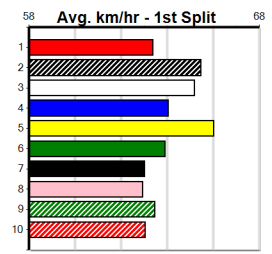

Bendigo
12
6:28PM
(VIC time)

PINK DIAMOND CHALLENGER SHORT

Distance: 425m, Race Type: Grade 5 Heat, Total Prizemoney: $2,925
1st: $1,950, 2nd: $600, 3rd: $300, 4th: $75

MICKLEJOHN (3) is a highly talented speedster when fit and he should be primed to fire fresh.
TONIC'S GIRL (5) has been impressive since resuming and she can lead them up, while SOLACE (2) has a good record here and he looms as a threat

Watchdog Tips: **3** **5** **2** **1** **Bet:** **Win 3**

1

GLORIOUS GLORY [5] ***** SCRATCHED ***** **$4.60**
WBD Bitch Aug-21 Sire: ORSON ALLEN Dam: GLORIOUS
Owner(s): G Smith Trainer: Geoff Smith (Mill Park)
Winning Distances: < 300m (0) 300 - 399m (6) 400 - 499m (2) 500 - 599m (0) 600 - 699m (0) > 700m (0)
Winning Weights: 29.0(1) 29.9(1) 30.0(1) 30.1(1) 30.2(1) 30.4(2) 30.5(1)

Box	1st	2nd	3rd	4th	5th	6th	7th	8th
1	1	1						
2	1		1	2	1			
3	1			1	2	2		
4				1	1		1	
5	3					2	1	
6	1							
7								
8	1		2					1

Prize Best Starts Trk/Dts APM: $10880.00, 24.47(6)-17/4/24, 32-8-1-4, 3-1-0-1, 3026

2

SOLACE [5] **Good record here, can burn early, threat** **$4.20**
BK Dog Oct-20 Sire: ZAMBORA BROCKIE Dam: SEGOVIA
Owner(s): D Petersen Trainer: Darren Petersen (Rochester)
Winning Distances: < 300m (0) 300 - 399m (4) 400 - 499m (6) 500 - 599m (2) 600 - 699m (0) > 700m (0)
Winning Weights: 34.0(1) 34.4(1) 34.5(1) 34.6(1) 34.7(2) 34.8(1) 35.0(1) 35.1(1) 35.4(1) 35.6(2)

Box	1st	2nd	3rd	4th	5th	6th	7th	8th
1	3	3	1		2	2	1	
2	2	4	1	2	1		1	1
3	3	1	2					
4	1	1	4	3				
5	1			3				2
6	1	1	1	2	1			
7	1	1	1	1	1	1	1	
8	1	4	1	1	1			1

Prize Best Starts Trk/Dts APM: $50025.63, 23.70(2)-26/6/22, 65-12-14-5, 6-1-3-0, 5611

3

MICKLEJOHN [5] **Resuming, very well graded, hard to hold out** **$3.60**
BD Dog Jan-22 Sire: ANDO'S MAC Dam: MONEYPENNY
Owner(s): M Fothergill Trainer: Brian Fothergill (Marionvale)
Winning Distances: < 300m (0) 300 - 399m (1) 400 - 499m (2) 500 - 599m (0) 600 - 699m (0) > 700m (0)
Winning Weights: 32.3(1) 33.0(1) 33.2(1)

Box	1st	2nd	3rd	4th	5th	6th	7th	8th
1	1	1		2				1
2		1						
3	1	2						
4							1	1
5							1	
6				1				
7								
8	2			1	1			

Prize Best Starts Trk/Dts APM: $10051.25, 16-3-4-0, 0-0-0-0, 4987

4

ZIP UP ANDY [5] **Placed in two of his past three, place again** **$9.00**
WBK Dog Dec-20 Sire: ZIPPING GARTH Dam: KEEP UP
Owner(s): Greysynd Racing (SYN), W Owen, J Chilcott, A Long Trainer: Julie Chilcott (Heathcote)
Winning Distances: < 300m (0) 300 - 399m (4) 400 - 499m (8) 500 - 599m (0) 600 - 699m (0) > 700m (0)
Winning Weights: 30.7(2) 31.1(1) 31.4(4) 31.5(2) 31.6(2) 31.7(1)

Box	1st	2nd	3rd	4th	5th	6th	7th	8th
1	3			1	1	2	1	
2	2	2	4	2		1		
3		3	1		3	2	2	
4	3	2		1	1	2	2	
5	1	2		3	1	4		
6	1	1	2					
7				2	1			2
8	2	1		2	1	1		

Prize Best Starts Trk/Dts APM: $34540.63, 23.94(4)-9/10/22, 69-12-11-7, 24-4-2-1, 4509

5

TONIC'S GIRL [5] **Impressive since resuming, good early burn, danger** **$7.50**
BK Bitch Feb-21 Sire: MY REDEEMER Dam: GUNAI GOSSIP
Owner(s): Wife Fund (SYN), L Jovanovski, B Petkovski Trainer: George Kantzidis (Woodstock)
Winning Distances: < 300m (0) 300 - 399m (6) 400 - 499m (3) 500 - 599m (0) 600 - 699m (0) > 700m (0)
Winning Weights: 24.8(1) 25.0(1) 25.2(1) 25.7(1) 25.9(1) 26.2(3) 26.5(1)

Box	1st	2nd	3rd	4th	5th	6th	7th	8th
1	1	1		1	2			1
2	1	1	1	1	2	1	1	1
3	1	1	1			1		
4	1	1			1		2	
5	1	1			2	1	1	
6	2				1	1	1	
7	2			1	2		1	1
8		2					3	1

Prize Best Starts Trk/Dts APM: $17030.00, 23.90(6)-3/3/23, 45-9-6-2, 14-2-3-0, 2130