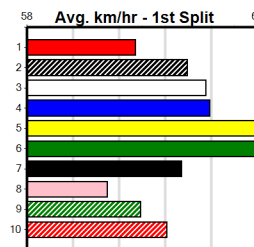

PINK DIAMOND ROOKIE SHORT COURSE HT5

Distance: 425m, Race Type: S/E Heat, Total Prizemoney: $3,360
1st: $2,250, 2nd: $690, 3rd: $345, 4th: $75

RIENDO (6) is one of the best beginners in the game and she will be carving out time on the arm.
ASTON CAYENNE (5) owns a sizzling 23.71 PB here and he will be in the firing line throughout. GO FOR GOLD (3) should fire fresh.

Watchdog Tips: **6** **5** **3** **1** **Bet:** **Win 6**

1

SORRY I'M LATE [7] **Strong type, drawn to settle close, keep safe** **$10.00**

F Dog May-22 **Sire: FLYING RICCIARDO** **Dam: I'M POPPY** **Trainer: Danielle Smith (Lara)**

Owner(s): Smith Racing (SYN), D Smith, J Smith

Winning Distances: < 300m (0) 300 - 399m (0) 400 - 499m (1) 500 - 599m (0) 600 - 699m (0) > 700m (0)

Winning Weights: 31.9(1)

4th (4)	32.0	425	BEN	R1	22-Mar-24	24.78	23.47	12.00	CRUSOE RICO (23.95)	S/765	6.76	$3.10	M
2nd (8)	32.1	400	GEL	R1	29-Mar-24	23.39	22.41	12.00	LEO BALE (22.60)	S/32	8.57	$18.00	M
1st (8)	31.9	450	SHP	R2	04-Apr-24	25.57	25.47	3.5L	MISS MELEE (25.82)	M/431	6.82	$7.50	T3-M
3rd (8)	31.8	390	BAL	R3	10-Apr-24	22.72	21.89	6.50L	JOEY TWO TIMES (22.30)	S/63	8.68	$7.50	7
6th (6)	31.9	450	BAL	R9	24-Apr-24	25.75	25.24	7.00L	LEONI BALE (25.28)	M/776	6.79	$26.10	X67
2nd (6)	32.0	460	WGL	R3	07-May-24	26.16	26.07	0.75L	SMOKIN' PADDY (26.12)	M/222	6.63	$7.00	7
3rd (1)	32.0	435	SLE	R2	19-May-24	24.89	24.45	2.50L	RIBERO (24.72)	S/633	5.47	$4.60	X67
4th (8)	32.6	460	WGL	R2	28-May-24	26.41	25.54	3.00L	PLAY THE MINUTES (26.20)	M/554	6.72	$5.90	X67

Last 3 wins NOT included above

Bx	1st	2nd	3rd	4th	5th	6th	7th	8th
1				1				
2								
3								
4					1			
5								
6		1				1		
7								
8	1	1	1	1				

Prize Best	$3550.00
Starts	NBT
Trk/Dts	8-1-2-2
APM	1-0-0-0
	2580

2

GO GO JEFF [5] **Shows promise but prefer out wide, risky** **$7.50**

F Dog Jun-22 **Sire: BEAST UNLEASHED** **Dam: RUBY GIRL** **Trainer: Billy Cowcher (Broadford)**

Owner(s): G Cowcher

Winning Distances: < 300m (0) 300 - 399m (1) 400 - 499m (2) 500 - 599m (0) 600 - 699m (0) > 700m (0)

Winning Weights: 33.0(1) 33.4(1) 34.0(1)

4th (8)	35.0	390	SHP	R1	04-Mar-24	22.62	22.09	3.75L	AYIA THE SLAYER (22.36)	M/34	8.57	$7.90	M
3rd (3)	35.0	390	SHP	R1	23-Mar-24	22.86	21.98	7.00L	BOUNDING CHIEF (22.38)	M/45	8.75	$1.60	M
1st (8)	33.0	390	SHP	R2	02-May-24	22.52	22.35	3.5L	BLUE RISE (22.76)	M/11	8.49	$2.60	T3-M
1st (2)	33.4	450	SHP	R5	09-May-24	26.06	25.42	2.25L	BUN WILDFIRE (26.21)	M/421	6.97	$1.80	7
2nd (8)	33.3	425	BEN	R3	17-May-24	24.23	23.88	1.00L	JOROGUMO (24.17)	M/643	6.63	$13.10	X67
1st (6)	34.0	450	SHP	R3	27-May-24	25.48	24.90	2.50L	PEGLEG PETE (25.65)	M/111	6.68	$4.00	RW

Last 3 wins NOT included above

Bx	1st	2nd	3rd	4th	5th	6th	7th	8th
1								
2	1							
3			1					
4								
5								
6	1							
7								
8	1	1	1	1				

Prize Best	$5565.00
Starts	NBT
Trk/Dts	6-3-1-1
APM	1-0-1-0
	5095