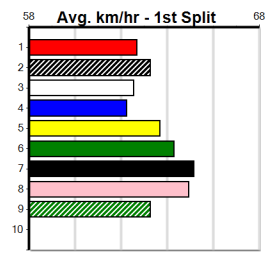

PINK DIAMOND CHALLENGER SPRINTER HT5

Distance: 500m, Race Type: Grade 5 Heat, Total Prizemoney: $3,340
1st: $2,230, 2nd: $690, 3rd: $345, 4th: $75

MAN OF MAGIC (2) has really elevated his game of late and he will be carving out time on the arm. MORAINÉ ZOE (7) has been luckless since her top win here over 425m and she can make amends today. CRUSOE PEARL (6) is more than capable.

Watchdog Tips: 2 7 6 8 Bet: Win 2

MAC CRUZ [5] Steady Geelong winner, this is harder, tested $21.00
BD Bitch Oct-20 Sire: SULZANTI Dam: PANDORA'S PROOF
Trainer: Jason Wickham (Lara)
Winning Distances: < 300m (0) 300 - 399m (4) 400 - 499m (1) 500 - 599m (0) 600 - 699m (0) > 700m (0)
Box History table and Prize Best Starts table included.

MAN OF MAGIC [5] Gone to another level of late, hard to reel in $2.80
BK Dog Nov-21 Sire: MY REDEEMER Dam: DARLEY PARK
Trainer: Sophie Fitzgerald (Blakeville)
Winning Distances: < 300m (0) 300 - 399m (3) 400 - 499m (2) 500 - 599m (1) 600 - 699m (0) > 700m (0)
Box History table and Prize Best Starts table included.

WHERE'S FIFTY [5] Beaten in both runs here, out of his depth $10.00
BK Dog Apr-22 Sire: RAW ABILITY Dam: MINTER SPARKLE
Trainer: Justin Bowman (Kilmany)
Winning Distances: < 300m (0) 300 - 399m (1) 400 - 499m (3) 500 - 599m (0) 600 - 699m (0) > 700m (0)
Box History table and Prize Best Starts table included.

SHAE SHAE CABANG [5] Far from disgraced last time out, place claims $7.50
BK Bitch Feb-21 Sire: BERNARDO Dam: STARS AND LIGHTS
Trainer: Preeyaporn Mcvay (Tooleen)
Winning Distances: < 300m (0) 300 - 399m (1) 400 - 499m (1) 500 - 599m (1) 600 - 699m (0) > 700m (0)
Box History table and Prize Best Starts table included.

BLUE VENDETTA [5] Back in form but can be hard to follow, place $5.00
BE Dog Jul-21 Sire: TOMMY SHELBY Dam: ZIANNA ROSE
Trainer: Stan Bauer (Lovely Banks)
Winning Distances: < 300m (0) 300 - 399m (0) 400 - 499m (4) 500 - 599m (1) 600 - 699m (0) > 700m (0)
Box History table and Prize Best Starts table included.