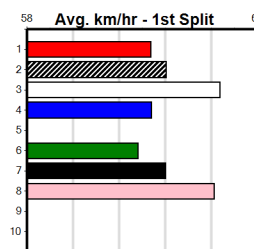

PINK DIAMOND PRINCESS HT6

Distance: 500m, Race Type: S/E Heat, Total Prizemoney: $3,875
1st: $2,600, 2nd: $800, 3rd: $400, 4th: $75

ESPECIAL PIP (3) is racing with confidence at present and she is two of two over this track/distance. BELSAR (7) will need some luck in running but she is armed with brilliant mid race pace. ALLEY OOP (8) won't be too far away.

Watchdog Tips: 3 7 8 4 **Bet:** Win 3

1

I'M HONEY [7] **$12.00**

F Bitch **May-22** **Resuming, may need a run or two, tested**

Owner(s): Smith Racing (SYN), D Smith, J Smith **Sire: FLYING RICCIARDO** **Dam: I'M POPPY** **Trainer: Danielle Smith (Lara)**

Winning Distances: < 300m (0) 300 - 399m (0) 400 - 499m (0) 500 - 599m (1) 600 - 699m (0) > 700m (0)

Winning Weights: 26.5(1)

8th	7th	6th	5th	4th	3rd	2nd	1st	Time	Margin	1st/2nd (Time)	PIR	Checked	Comment	WR	Split 1	S/P	Grade
8th (4)	26.8	485	HOR	R2	06-Feb-24	28.41	27.11	19.00	LEKTRA CARRY (27.11)	M/788	.	.	.	.	6.83	$63.00	M
1st (7)	26.5	525	MEP	R1	14-Feb-24	30.57	30.06	3.5L	WOODSHED ALBERT (30.81)	M/1111	.	.	SW	.	5.27	$26.30	M
7th (1)	27.0	525	MEA	R1	24-Feb-24	31.32	29.71	16.00	NASHVILLE BALE (30.22)	M/6577	.	.	.	.	5.37	$7.40	7
5th (4)	27.2	525	MEP	R4	06-Mar-24	31.06	29.98	9.50L	EDGAR CLOGGS (30.41)	M/5555	.	.	.	.	5.33	$8.60	X67H
5th (8)	27.1	425	BEN	R6	22-Mar-24	24.35	23.47	13.00	ROCK THE WOK (23.47)	M/355	.	.	.	.	6.65	$30.00	RWH
6th (7)	26.8	460	WGL	R4	02-Apr-24	26.43	25.54	11.00	JEBRYNAH NITRO (25.69)	M/577	.	.	.	.	6.59	$42.60	RWH
8th (7)	26.9	450	BAL	R10	14-Apr-24	26.71	25.59	16.00	RAYA STAR (25.66)	M/888	.	.	.	.	7.21	$27.10	RW

Last 3 wins NOT included above

Box History

Bx	1st	2nd	3rd	4th	5th	6th	7th	8th
1								1
2								
3								
4					1			1
5								
6								
7	1					1		1
8					1			

Prize Best $1900.00
Starts FSTD
Trk/Dts 7-1-0-0
APM 0-0-0-0
1140