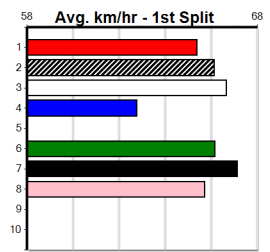

PINK DIAMOND PRINCESS HT5

Distance: 500m, Race Type: S/E Heat, Total Prizemoney: $3,875
1st: $2,600, 2nd: $800, 3rd: $400, 4th: $75

TROPICANA (1) has blistering early speed and she is expected to win the race to the first bend and that could be the difference. ERZA SCARLET (4) continues to elevate her game and she will be very strong in the run home. TAT LIBBY (3) has claims

Watchdog Tips: **1** **4** **3** **8** **Bet:** **Trifecta 1,4/1,3,4/1,3,4,8 ($10 - 125%)**

Form Box	Wgt	Dist	Track	Date	Time	BON	Margin	1st/2nd (Time)	PIR	Checked	Comment	WR	Split 1	S/P	Grade

1

TROPICANA [5] **Drawn to lead, bold front runner, yes** **$2.40**
BD **Bitch** **Jan-22** **Sire: FERNANDO BALE** **Dam: CALL ME BUBBLES**
Owner(s): BEV AND DANIEL (SYN), B Pell, D Pell **Trainer: Daniel Pell (Toolleen)**
Winning Distances: < 300m (0) 300 - 399m (3) 400 - 499m (4) 500 - 599m (0) 600 - 699m (0) > 700m (0)
Winning Weights: 25.5(1) 25.6(1) 25.7(1) 25.8(1) 25.9(2) 26.3(1)

6th (4)	26.0	390	SHP	R9	22-Apr-24	22.33	21.96	5.50L VICTA TARA (21.96)	M/66	.	.	.	8.61	$28.80	FFA
8th (6)	26.5	425	BEN	R10	26-Apr-24	24.83	23.85	12.00 UNCLE ROSCO (24.00)	M/588	.	.	.	6.66	$6.60	X45
3rd (2)	26.3	390	BAL	R12	02-May-24	22.41	21.93	7.00L STARLIGHT MINI (21.93)	M/33	.	.	.	8.56	$21.50	5
1st (2)	25.9	410	HOR	R12	07-May-24	23.23	23.12	5.00L GAS LANTERN (23.57)	M/11	.	.	.	10.41	$5.70	5
6th (7)	26.1	350	HVL	R5	12-May-24	19.79	19.33	5.50L CHOP (19.43)	M/6	.	.	.	6.71	$6.90	5
6th (7)	26.0	425	BEN	R10	17-May-24	25.18	23.88	12.00 OUR FABIO (24.36)	M/566	.	.	.	6.60	$7.00	5
1st (2)	25.7	425	BEN	R3	24-May-24	23.90	23.90	4.00L SIMPLY AWESOME (24.18)	M/111	.	.	.	6.52	$1.30	5H
5th (5)	26.3	425	BEN	R9	31-May-24	24.51	23.72	4.50L ANOTHER NANDO (24.20)	M/555	.	.	.	6.68	$4.10	5F

Last 3 wins NOT included above

1st (8)	25.8	425	BEN	R3	22-Dec-23	23.74	23.67	3.5L HIRED HAND (23.98)	Q/111	.	.	.	6.38	$5.20	X67
1st (3)	25.5	425	BEN	R3	26-Jan-24	24.10	23.85	2.00L WHERE'S WALTER (24.23)	M/111	.	SW	.	6.57	$2.40	5
1st (1)	26.3	390	SHP	R10	04-Mar-24	22.09	22.09	6.50L KATONI (22.53)	Q/21	.	.	.	8.38	$3.00	5

Box History

Bx	1st	2nd	3rd	4th	5th	6th	7th	8th
1	2	2	1	2	1			
2	2		1	1				
3	1	1	1			1	1	
4	1		1			1		
5					1			
6		1	1			1	1	1
7				1		2		
8	1							

Prize Best $20945.00
Starts FST
Trk/Dts 31-7-4-5
APM 0-0-0-0
10046