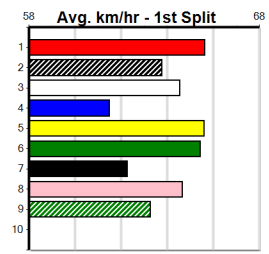

Bendigo
10
5:53PM
(VIC time)

PINK DIAMOND CHALLENGER SPRINTER HT6

Distance: 500m, Race Type: Grade 5 Heat, Total Prizemoney: $3,340
1st: $2,230, 2nd: $690, 3rd: $345, 4th: $75

POLLY ROCKET (8) was solidly placed here from this draw two runs back and she is ideally drawn out wide. KISSY MISSY (2) has been placed in two of three here and he can show good early burn. INVICTUS SHARON (1) has the good draw.

Watchdog Tips: 8 2 1 3 **Bet:** Win 8

1 INVICTUS SHARON [5] **Better than her past two runs, can threaten** **$4.60**
BK Bitch Mar-21 Sire: FERNANDO BALE Dam: JUBILATION Trainer: Scott Stefanos (Longwood)
Owner(s): S Jardine
Winning Distances: < 300m (0) 300 - 399m (2) 400 - 499m (6) 500 - 599m (0) 600 - 699m (0) > 700m (0)
Winning Weights: 27.3(1) 27.8(1) 28.1(1) 28.4(1) 28.5(1) 28.8(1) 28.9(1) 29.0(1)
4th (3) 29.2 525 MEA R11 03-Feb-24 30.56 29.70 5.50L MR. FAHRENHEIT (30.19) M/2224 . . . 5.15 $11.20 5
3rd (2) 29.3 500 BEN R8 08-Feb-24 28.24 28.11 2.00L ASPERITAS (28.11) M/223 . . . 6.54 $2.90 5
6th (6) 29.0 390 SHP R10 29-Apr-24 22.81 21.97 12.00 ASTON ZOOM (21.97) M/776 . . . 9.17 $20.80 X45
7th (7) 29.0 425 BEN R4 03-May-24 24.70 23.69 12.00 BOROUGH SALTS (23.89) M/776 . . . 6.70 $4.30 5
8th (7) 29.2 425 BEN R3 10-May-24 25.04 23.72 14.00 RABADA (24.11) M/688 . . . 6.81 $4.30 5
1st (4) 29.0 410 HOR R8 21-May-24 23.36 23.21 1.75L MYOLA NICK (23.48) Q/11 . . . SW . . . 10.28 $25.90 X45
8th (5) 29.0 390 SHP R11 27-May-24 22.79 21.84 9.50L BERN'S ABILITY (22.15) M/68 . . . 8.91 $12.60 5
5th (6) 28.4 450 SHP R11 03-Jun-24 25.91 24.99 9.50L WEST ON STROBE (25.27) M/555 . . . 6.85 $30.10 X45
Last 3 wins NOT included above
1st (2) 28.4 390 BAL R11 21-Jun-23 22.29 21.94 4.25L MIRABELLA BALE (22.58) M/21 . . . 8.44 $5.30 5
1st (2) 28.9 400 GEL R12 17-Nov-23 22.93 22.52 0.75L SUMMER OWL (22.98) M/22 . . . 8.55 $6.60 5
1st (4) 28.8 450 SHP R6 18-Dec-23 25.15 25.14 0.25L LAWLESS (25.17) Q/111 . . . 6.55 $2.80 5

Box History

Bx	1st	2nd	3rd	4th	5th	6th	7th	8th
1	2	1						
2	2	1	1	1	1			1
3		1		2				1
4	3	2	2	1	1	2	1	1
5		1		1	1			1
6		2	1	2	2	1		1
7	1	2	1	1			1	2
8		2	1	1				

Prize Best Starts Trk/Dts APM $27035.00 NBT 50-8-11-7 6-0-2-3 6577