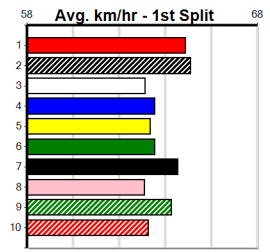

PINK DIAMOND CHALLENGER SHORT

Distance: 425m, Race Type: Grade 5 Heat, Total Prizemoney: $2,925
1st: $1,950, 2nd: $600, 3rd: $300, 4th: $75

ROLLING STORM (7) has been placed in four of eight here and he is suitably drawn out wide. THAT'S A BOODIE (8) is better than his form reads and he should be able to settle on the speed. TINKER DAN (4) just needs room early on.

Watchdog Tips: 7 8 4 1 Bet: Box Quinella 4,7,8 ($10 for 333.33%)

Form Box Wgt Dist Track Date Time BON Margin 1st/2nd (Time) PIR Checked Comment W/R Split 1 S/P Grade

MIST FRED [5] Better than form, has early speed, respect $6.50
BK Dog Jan-21 Sire: DROOPYS BUICK Dam: SHIMA MIST
Owner(s): D Burkett
Winning Distances: < 300m (0) 300 - 399m (3) 400 - 499m (1) 500 - 599m (0) 600 - 699m (0) > 700m (0)
Winning Weights: 33.9(1) 34.4(1) 34.5(1) 34.7(1)

Box History
Bx 1st 2nd 3rd 4th 5th 6th 7th 8th
1 1 1 1 1 1 1 1
2 1 1 1 1 1 1 1
3 1 1 1 1 1 1 1
4 1 1 1 1 1 1 1
5 1 1 1 1 1 1 1
6 1 1 1 1 1 1 1
7 1 1 1 1 1 1 1
8 1 1 1 1 1 1 1

MYSTERY CHILL [5] Down on confidence but has talent, place $7.00
F Bitch Aug-20 Sire: ASTON DEE BEE Dam: ROLLIN' WITH IT
Owner(s): C Bahen
Winning Distances: < 300m (0) 300 - 399m (2) 400 - 499m (4) 500 - 599m (2) 600 - 699m (0) > 700m (0)
Winning Weights: 27.9(2) 28.1(1) 28.2(1) 28.3(1) 28.4(3)

Box History
Bx 1st 2nd 3rd 4th 5th 6th 7th 8th
1 1 1 1 1 1 1 1
2 1 1 1 1 2 1 1
3 2 1 1 1 1 1 1
4 1 1 2 1 1 1 1
5 1 1 1 2 2 1 2
6 1 1 1 2 1 1 1
7 2 1 1 1 1 2 1
8 1 1 1 1 3 1 2

IMPASSIONED [5] Long time since her last win, look to others $16.00
BD Bitch Dec-20 Sire: FERNANDO BALE Dam: SMITTEN
Owner(s): N Darragh
Winning Distances: < 300m (0) 300 - 399m (4) 400 - 499m (3) 500 - 599m (0) 600 - 699m (0) > 700m (0)
Winning Weights: 24.6(1) 24.8(1) 25.0(1) 25.1(2) 25.2(2)

Box History
Bx 1st 2nd 3rd 4th 5th 6th 7th 8th
1 3 3 2 1 1 1 1
2 1 1 1 3 1 1 1
3 1 1 1 2 2 1 1
4 1 1 1 1 2 1 1
5 1 1 2 1 1 1 1
6 1 2 1 1 3 2 1
7 2 1 1 1 2 1 1
8 1 1 1 1 2 1 1

TINKER DAN [5] Hit or miss early, solid muster, can threaten $4.20
RBD Dog Mar-21 Sire: FERNANDO BALE Dam: DYNA BOBBI
Owner(s): Burns Racing (SYN), C Burns, J Burns
Winning Distances: < 300m (0) 300 - 399m (6) 400 - 499m (3) 500 - 599m (0) 600 - 699m (0) > 700m (0)
Winning Weights: 30.0(1) 31.2(1) 31.8(2) 32.5(1) 32.6(1) 32.8(3)

Box History
Bx 1st 2nd 3rd 4th 5th 6th 7th 8th
1 1 1 1 1 2 2 1
2 1 1 1 4 1 2 2
3 1 1 1 1 1 1 1
4 1 2 1 1 3 1 1
5 1 5 1 1 1 1 1
6 1 2 1 2 1 2 2
7 2 4 3 1 1 2 2
8 2 3 1 1 1 1 1

MORAINE BELLA [5] Drawn to find early bother, prefer to watch $10.00
BE Bitch Jul-21 Sire: FULLY LOADED Dam: MORAINE ROSIE
Owner(s): MORAINE (SYN), G Judd, S Judd
Winning Distances: < 300m (0) 300 - 399m (4) 400 - 499m (1) 500 - 599m (0) 600 - 699m (0) > 700m (0)
Winning Weights: 26.5(1) 27.0(1) 27.1(1) 28.0(1) 28.1(1)

Box History
Bx 1st 2nd 3rd 4th 5th 6th 7th 8th
1 1 1 1 1 1 1 1
2 1 1 1 1 1 1 1
3 1 1 1 1 1 1 1
4 1 1 1 1 1 1 1
5 1 1 1 1 1 1 1
6 1 1 1 1 1 1 1
7 1 1 1 1 1 1 1
8 2 1 1 1 1 1 1