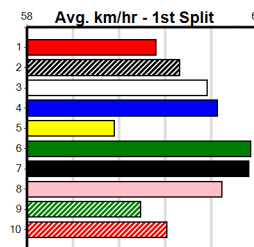

PINK DIAMOND ROOKIE SHORT COURSE HT6

Distance: 425m, Race Type: S/E Heat, Total Prizemoney: $3,360
1st: $2,250, 2nd: $690, 3rd: $345, 4th: $75

WILL VANSON (7) has tremendous pace once balanced and he should be able to light them up soon after box rise. SUMMER KOBIE (8) has good early burn and he will continue to get stronger with more racing. GO GO EVIE (6) can come out running.

Watchdog Tips: **7** **8** **6** **3** **Bet:** **Win 7**

1

I'M BOSSY [7] **Capable but the pace out wide is a worry, risky** **$10.00**

BK Dog **May-22** Sire: FLYING RICCIARDO Dam: I'M POPPY
Owner(s): Smith Racing (SYN), D Smith, J Smith
Trainer: Danielle Smith (Lara)

Winning Distances: < 300m (0) 300 - 399m (0) 400 - 499m (1) 500 - 599m (0) 600 - 699m (0) > 700m (0)

Winning Weights: 32.9(1)

Box	1st	2nd	3rd	4th	5th	6th	7th	8th
1								
2								
3								
4								
5								
6								
7	1	2	1					
8								

Prize Best Starts Trk/Dts APM: $3787.50 FSH 10-1-3-1 0-0-0-0 2936

2

RAGING CABLE [4] **Good record here but may get crowded early, place** **$6.00**

BK Bitch **Apr-22** Sire: MEPUNGA BLAZER Dam: SO SAY
Owner(s): S Whybrow
Trainer: Jason Whybrow (Wangaratta)

Winning Distances: < 300m (0) 300 - 399m (4) 400 - 499m (2) 500 - 599m (0) 600 - 699m (0) > 700m (0)

Winning Weights: 27.0(1) 27.4(1) 27.8(1) 27.9(2) 28.0(1)

Box	1st	2nd	3rd	4th	5th	6th	7th	8th
1								
2	2	1						
3								
4								
5								
6								
7								
8	2							

Prize Best Starts Trk/Dts APM: $14530.00 23.87(1)-22/3/24 24-6-2-6 3-1-0-2 8036

3

COMBO COL [5] **Good early burn, shows promise, keep safe** **$4.20**

BK Dog **May-22** Sire: NEED MY MONEYNOW Dam: SAINT WEST
Owner(s): B Peart
Trainer: Robert Britton (Lara)

Winning Distances: < 300m (0) 300 - 399m (0) 400 - 499m (3) 500 - 599m (1) 600 - 699m (0) > 700m (0)

Winning Weights: 32.4(1) 32.6(1) 33.1(1) 33.4(1)

Box	1st	2nd	3rd	4th	5th	6th	7th	8th
1								
2								
3								
4								
5	1							
6	2	1						
7								
8	1							

Prize Best Starts Trk/Dts APM: $11155.00 24.10(5)-1/3/24 10-4-2-1 1-1-0-0 8561

4

SWEET CAVIAR [5] **Too much pace inside and out, prefer others** **$16.00**

BK Bitch **Apr-22** Sire: AUSSIE INFRARED Dam: JUSTIFY
Owner(s): D Baker
Trainer: Garry George (Beulah)

Winning Distances: < 300m (0) 300 - 399m (0) 400 - 499m (4) 500 - 599m (0) 600 - 699m (0) > 700m (0)

Winning Weights: 26.1(1) 26.3(1) 26.6(2)

Box	1st	2nd	3rd	4th	5th	6th	7th	8th
1								
2								
3								
4								
5								
6								
7	2	1						
8	1							

Prize Best Starts Trk/Dts APM: $9675.00 NBT 21-4-4-3 3-0-1-1 6035

5

BEAST POWER [M] ***** SCRATCHED ***** **$51.00**

BD Dog **Jan-22** Sire: BEAST UNLEASHED Dam: KUNG FU HUSTLE
Owner(s): A Debattista
Trainer: Alfred Debattista (Sedgwick)

Winning Distances: < 300m (0) 300 - 399m (0) 400 - 499m (0) 500 - 599m (0) 600 - 699m (0) > 700m (0)

Winning Weights:

Box	1st	2nd	3rd	4th	5th	6th	7th	8th
1								
2								
3								
4								
5								
6								
7								
8								

Prize Best Starts Trk/Dts APM: $260.00 NBT 1-0-0-1 1-0-0-1 260