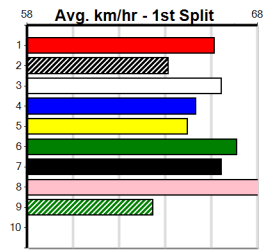

PINK DIAMOND CHAMPION SHORT COURSE

Distance: 425m, Race Type: S/E Heat, Total Prizemoney: $3,360
1st: $2,250, 2nd: $690, 3rd: $345, 4th: $75

NEVER ANY DOUBT (1) has been enormous since resuming and a clean getaway can see him lead throughout. MR. BEETS (8) is four of four here and he can atone for some luckless runs of late. GOT ATTITUDE (7) has class on his side.

Watchdog Tips: 1 8 7 5 Bet: Win 1

NEVER ANY DOUBT [3] Enormous since resuming, can hold the top, yes $2.80
BD Dog Feb-21 Sire: BERNARDO Dam: ABSOLUTE DELIGHT
Owner(s): M Strahan
Trainer: Mark Strahan (Bendigo)
Winning Distances: < 300m (0) 300 - 399m (3) 400 - 499m (3) 500 - 599m (1) 600 - 699m (0) > 700m (0)
Winning Weights: 32.1(2) 32.6(2) 32.7(1) 32.9(1) 33.0(1)
Box History table and Prize Best Starts Trk/Dts APM

NICKLEBY ACTION [5] Goes well here, gets cover early on, place $16.00
BD Dog Nov-21 Sire: FERAL FRANKY Dam: NICKO DANCER
Owner(s): J Hall
Trainer: Julie Hall (Dingee)
Winning Distances: < 300m (0) 300 - 399m (2) 400 - 499m (4) 500 - 599m (0) 600 - 699m (0) > 700m (0)
Winning Weights: 33.4(2) 33.6(1) 33.9(1) 34.1(2)
Box History table and Prize Best Starts Trk/Dts APM

PEGLEG PETE [6] Better suited to a wider draw, next time $21.00
F Dog Oct-21 Sire: ASTON DEE BEE Dam: RUBY GIRL
Owner(s): G Cowcher
Trainer: Billy Cowcher (Broadford)
Winning Distances: < 300m (0) 300 - 399m (0) 400 - 499m (2) 500 - 599m (0) 600 - 699m (0) > 700m (0)
Winning Weights: 31.7(1) 32.7(1)
Box History table and Prize Best Starts Trk/Dts APM

ANOTHER NANDO [5] Wide runner inside is a worry, prefer to watch $51.00
BK Dog Jul-21 Sire: FERNANDO BALE Dam: HARDAWAY WINNIE
Owner(s): Twice as quick (SYN), D Johnston, D Johnston
Trainer: Lisa Delbridge (Balliang)
Winning Distances: < 300m (0) 300 - 399m (2) 400 - 499m (6) 500 - 599m (0) 600 - 699m (0) > 700m (0)
Winning Weights: 28.6(2) 28.7(1) 28.9(1) 29.5(2) 29.6(1) 30.2(1)
Box History table and Prize Best Starts Trk/Dts APM

KNEW THAT [5] Rises in class but has some talent, place value $51.00
WBK Dog Jul-21 Sire: STAGGER Dam: JILLY BE BRAVE
Owner(s): G Gledhill
Trainer: Gavin Gledhill (Coomboona)
Winning Distances: < 300m (0) 300 - 399m (2) 400 - 499m (2) 500 - 599m (0) 600 - 699m (0) > 700m (0)
Winning Weights: 31.8(1) 31.9(2) 32.2(1)
Box History table and Prize Best Starts Trk/Dts APM