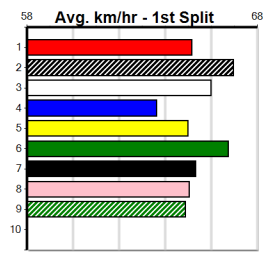

PINK DIAMOND CHAMPION SPRINTER HT3

Distance: 500m, Race Type: S/E Heat, Total Prizemoney: $3,875
1st: $2,600, 2nd: $800, 3rd: $400, 4th: $75

TRANSPONDER (5) is one of the best in the business and he should assume control soon after box rise. CRACKERJACK ARET (7) is a huge talent when right and he is two of two over this track/distance. ELITE ALEX (2) will be prominent throughout

Watchdog Tips: 5 7 2 4 Bet: Box Trifecta 2,4,5,7 ($10 for 41.67%)

SHANLYN SCOUT [5] Honest type but this is a rise in class, place $12.00
Owner(s): HOUNDGOD (SYN), S Larsen, L Larsen
Sire: SENNACHIE Dam: SHANLYN GEORGIE
Trainer: Lisa Delbridge (Balliang)
Winning Distances: < 300m (0) 300 - 399m (0) 400 - 499m (2) 500 - 599m (3) 600 - 699m (0) > 700m (0)
Winning Weights: 32.6(1) 32.7(1) 32.8(2) 32.9(1)
1st (4) 32.8 435 SLE R5 21-Apr-24 24.40 24.40 2.25L BANJO ONE STRING (24.54) M/211 . . . . 5.27 $6.00 X45
3rd (4) 32.9 460 GEL R6 26-Apr-24 25.87 25.57 0.75L BRUCE'S SHOUT (25.83) M/344 . . . SW W 6.61 $2.20 5
4th (7) 32.7 515 SAN R10 02-May-24 29.81 29.33 0.50L DEWANA SCOTCH (29.78) M/5455 . . . . 5.20 $13.50 5
1st (6) 32.7 485 HOR R7 07-May-24 27.15 27.15 1.00L BACK TO SCRATCH (27.21) Q/111 . . . . 6.54 $3.70 5H
3rd (1) 32.7 485 HOR R7 14-May-24 27.39 27.09 3.75L ACE OF PACE (27.13) Q/333 . . . . 6.54 $3.40 5F
4th (1) 32.4 525 MEA R3 18-May-24 30.65 29.96 4.75L KISS FOR LUCK (30.33) M/5544 . . . . 5.20 $2.50 5
3rd (1) 32.5 525 MEP R5 22-May-24 30.46 29.92 7.00L MISTER EASY (29.98) M/4443 . . . . 5.19 $3.10 5H
5th (3) 32.5 525 MEA R5 01-Jun-24 30.78 29.79 12.00L DAINTREE DAZZLER (29.97) Q/1776 . . . SW . 5.20 $29.40 5F
Last 3 wins NOT included above
1st (7) 32.8 525 MEP R1 16-Aug-23 30.46 30.05 1.25L LASSARD (30.53) M/1111 . . . . 5.18 $3.00 M
1st (8) 32.6 525 MEP R2 06-Sep-23 30.12 30.12 3.75L IBERIA BALE (30.38) M/2211 . . . . 5.19 $2.50 X67
1st (3) 32.9 525 MEA R1 16-Sep-23 30.53 29.70 2.75L CRIMSON CANNON (30.71) M/6544 . . . SW . 5.23 $12.10 X67

ELITE ALEX [4] All class, has pace to burn, can threaten $4.00
Owner(s): J Timperley
Sire: FERNANDO BALE Dam: SUFFRAGETTE
Trainer: Mark Delbridge (Balliang)
Winning Distances: < 300m (0) 300 - 399m (0) 400 - 499m (5) 500 - 599m (18) 600 - 699m (0) > 700m (0)
Winning Weights: 32.8(1) 32.9(3) 33.0(3) 33.1(2) 33.2(4) 33.3(3) 33.4(4) 33.5(2) 33.7(1)
2nd (7) 33.0 515 SAN R8 04-Apr-24 29.76 29.15 9.00L BIG ENERGY (29.15) M/3443 . . . . 5.11 $8.30 FFA
3rd (7) 33.4 515 SAN R9 11-Apr-24 29.72 29.45 4.00L BUDDY MONELLI (29.45) Q/1223 . . . . W 5.13 $2.20 FFA
1st (4) 33.3 525 MEA R8 20-Apr-24 30.03 29.87 1.5L MAGIC MUFFIN (30.13) Q/1111 . . . SW . 5.12 $3.80 FFA
7th (5) 33.2 515 SAN R6 25-Apr-24 29.81 29.24 7.50L MAGIC MUFFIN (29.31) M/4567 . . . . 5.10 $5.00 FFA
1st (2) 33.2 525 MEA R8 11-May-24 29.95 29.86 1.5L WHODAT SHANLYN (30.05) Q/3221 . . . . 5.12 $2.50 FFA
3rd (8) 33.2 525 MEA R8 18-May-24 30.09 29.96 2.00L WHODAT SHANLYN (29.96) M/2222 . . . VO . 5.09 $3.40 FFA
5th (8) 33.0 525 MEA R8 25-May-24 30.22 29.89 4.75L TRANSPONDER (29.90) M/5566 . . . W 5.17 $3.40 FFA
4th (6) 33.0 500 BEN R8 31-May-24 28.58 28.17 6.00L JETSTREAM ICON (28.17) Q/445 . . . . 6.66 $2.70 X45
Last 3 wins NOT included above
1st (2) 33.0 515 SAN R8 11-Jan-24 29.30 29.30 4.00L MAKE NO PROMISE (29.58) Q/1111 . . . . 5.06 $4.70 FFA
1st (6) 33.0 515 SAN R8 22-Feb-24 29.79 29.48 0.50L MOTION SENSOR (29.82) M/3222 . . . SW . 5.17 $2.10 FFA
1st (2) 32.8 525 MEA R4 09-Mar-24 29.72 29.67 2.75L AMRON DAN (29.91) Q/1111 . . . SW . 5.08 $1.90 FFA