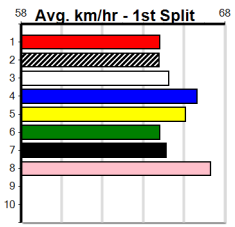

FERNANDO MICK AT STUD

Distance: 525m, Race Type: Grade 5, Total Prizemoney: \$8,785
 1st: \$5,900, 2nd: \$1,820, 3rd: \$915, 4th: \$150

10

9:44PM

(VIC time)

BLUE KERMARO (3) last two wins here have been elite and only bad luck going into the first bend stands in his way of victory. DARK LABEL (1) excels off this draw and should be added to any exotic bets. DEPARTED (4) has solid claims.