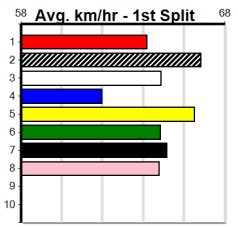

CITY VIEW BISTRO

Distance: 525m, Race Type: Grade 5, Total Prizemoney: $8,785
1st: $5,900, 2nd: $1,820, 3rd: $915, 4th: $150

11

10:07PM
(VIC time)

Super keen on EXTREMELY POTENT (3) returning to the winners list here. With the dog in box 2 expected to lead this could give him a nice cart into the race. YASH BALE (5) was brilliant here last week and will stay wide throughout.

Watchdog Tips: **3** **6** **2** **1** **Bet:** **Win 3**