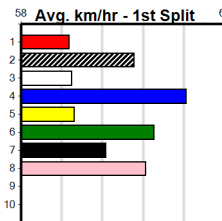

- 1st Leg: 2,3,6 2nd Leg: 4,7,8
- 3rd Leg: 1,3,4,5 4th Leg: 2,4,8
- Cost: \$50 for 46.30%

Mobile Form Guide

Average Winning Time:

Distance	Grade	Avg. Time
525m	Free For All	29.90
525m	Mixed 4/5	30.01
525m	Grade 5 Final	30.02
525m	Mixed 6/7	30.10
525m	Grade 6	30.17
525m	Grade 5	30.17
525m	Mixed 6/7 Final	30.24
600m	Mixed 4/5	34.48
600m	Grade 5	34.68

Track Record:

Distance	Time	Greyhound	Date Set
525m	29.376	ALLEN DEED	03-Jan-15
600m	33.911	DYNA DOUBLE ONE	06-Feb-16
730m	41.933	SPACE STAR	28-Feb-15

The Meadows

HAPPY 30TH B DOULL

Distance: 525m, Race Type: Mixed 6/7, Total Prizemoney: \$8,785
 1st: \$5,900, 2nd: \$1,820, 3rd: \$915, 4th: \$150