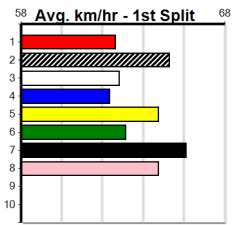

12

10:30PM

(VIC time)

Outside division can dominate this event and TOM'S BOURBSKI (5) is every chance to lead throughout. EVERGLADE (8) has been racing well in tougher races. LAKEVIEW LOTTIE (7) is well up to this class and is quite versatile.

Watchdog Tips: **5** **8** **7** **6** Bet: **Box Trifecta 5,6,7,8 ($10 for 41.67%)**