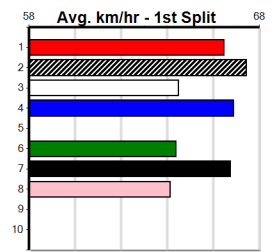

TOTAL CONTAINER SOLUTIONS

Distance: 525m, Race Type: Free For All, Total Prizemoney: $9,055
1st: $6,100, 2nd: $1,870, 3rd: $935, 4th: $150

Hard to tip against SHREWD STICKER (2) who has won his past 4 starts around this circuit in sub 30 seconds. WHODAT SHANLYN (8) run home times here are off the charts and with even luck will be in the finish. MAGIC MUFFIN (4) is a jet.

Watchdog Tips: 2 8 4 3 **Bet:** Trifecta 2,8/2,4,8/2,3,4,8 ($10 - 125%)

1

MEPUNGA LUNA [3] Draw brings her into this race, keep safe. **$18.00**

BK Bitch Oct-21 Sire: BARCIA BALE Dam: MEPUNGA ISLA Trainer: Jeffrey Britton (Anakie)

Owner(s): B Smith

Winning Distances: < 300m (0) 300 - 399m (0) 400 - 499m (1) 500 - 599m (5) 600 - 699m (0) > 700m (0)

Winning Weights: 27.2(1) 27.4(2) 27.6(3)

Run	Time	Dist	Track	Date	Time	BOB	Margin	1st/2nd (Time)	PIR	Checked	Comment	W/R	Split 1	S/P	Grade
3rd (1)	27.2	525	MEA	R12	17-Feb-24	30.09	29.53	2.25L XILE BALE (29.95)	Q/2233	.	.	.	5.15	$4.20	X34
3rd (8)	27.4	515	SAP	R9	25-Feb-24	29.81	29.46	3.00L HOCUS POCUS (29.60)	M/4333	.	.	.	5.20	$6.00	5
1st (1)	27.6	525	MEA	R8	02-Mar-24	30.21	29.67	1.75L GUNAI BOLD (30.33)	Q/1112	.	.	.	5.12	$5.50	X34
2nd (1)	27.6	515	SAN	R3	14-Mar-24	29.59	29.27	4.75L LAKEVIEW EMILY (29.27)	M/3222	.	.	.	5.10	$2.90	SH
8th (3)	27.8	515	SAN	R6	21-Mar-24	30.53	29.27	15.00 HUMIDITY (29.50)	M/3588	.	.	.	5.13	$11.90	SSF
7th (7)	28.0	450	WBL	R7	16-May-24	26.34	25.47	11.00 GREAT VALUE (25.59)	M/358	.	.	.	6.70	$3.50	5H
2nd (2)	28.0	515	SAN	R7	24-May-24	29.70	29.17	8.00L IN THE HUB (29.17)	Q/1222	.	.	.	5.04	$20.30	X34
7th (3)	27.7	515	SAN	R8	30-May-24	30.80	29.95	13.00 TRANSPONDER (29.95)	M/5567	.	.	.	5.29	$27.50	FFA

Last 3 wins NOT included above

1st (6)	27.6	460	GEL	R8	02-Jan-24	25.77	25.76	1.00L URITH BALE (25.84)	M/222	.	.	.	6.65	$3.60	6G
1st (1)	27.6	525	MEA	R12	06-Jan-24	29.97	29.84	3.00L SCOTT ME (30.16)	M/1111	.	.	.	5.10	$2.00	5
1st (5)	27.4	515	SAN	R5	18-Jan-24	29.48	29.27	2.50L HERE COMES BLUE (29.65)	Q/1111	.	.	.	5.03	$5.00	5

Box History

Bx	1st	2nd	3rd	4th	5th	6th	7th	8th
1	3	2	2					
2		1	1		4			
3	1		1			1	1	1
4			1	1				1
5	1							
6	1				1			
7		1	1	1	1		2	
8			1	1	1	1		

Prize Best $37095.00
Starts 29.97(1)-6/1/24
Trk/Dts 33-6-4-8
APM 12-3-1-4 15736