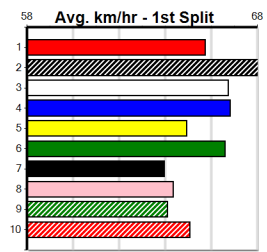

SPORTSBET BS RESPONSIBLY FINAL

Distance: 525m, Race Type: Grade 5 Final, Total Prizemoney: $17,400
1st: $12,000, 2nd: $3,500, 3rd: $1,750, 4th: $150

ORLI BALE (1) was a brilliant heat winner and from the gun draw is clearly the one to beat. SILKY SAUCE (4) can set a fast tempo out in front and should be nice each way odds. AMRON TIGER (5) has elite track sense and can power home.

Watchdog Tips: 1 4 5 3 Bet: Box Trifecta 1,3,4,5 ($10 for 41.67%)

Race 1: ORLI BALE (NSW)[4] Flying heat win, ideal draw, hard to hold out. $2.20. Dog Aug-21. Sire: ORSON ALLEN, Dam: HAE ALLEN. Trainer: Correy Grenfell (Anakie). Includes winning distances, weights, and a box history table.

Race 2: GARRY STUN ON [4] Loves this circuit, inside draw suits, keep safe. $8.50. Dog Dec-20. Sire: FULLY LOADED, Dam: EXPRESS ANGEL. Trainer: Cole Brett (Kurunjang) ENG SHP 2024-06-10. Includes winning distances, weights, and a box history table.

Race 3: MICHALIS [4] Dog on the rise, toughest test yet, respect. $5.50. Dog Feb-22. Sire: BARCIA BALE, Dam: SWEET AS EMM. Trainer: Brendan Pursell (Lara). Includes winning distances, weights, and a box history table.

Race 4: SILKY SAUCE [5] Can set the early tempo, last 50m a worry. $14.00. Dog May-21. Sire: SENNACHIE, Dam: SHANLYN GEORGIE. Trainer: Lisa Delbridge (Balliang). Includes winning distances, weights, and a box history table.

Race 5: AMRON TIGER [4] Tenacious type, powers home, must for exotics. $6.00. Dog Nov-21. Sire: FERNANDO BALE, Dam: ROTHWELL GAL. Trainer: Brooke Ennis (Avalon). Includes winning distances, weights, and a box history table.