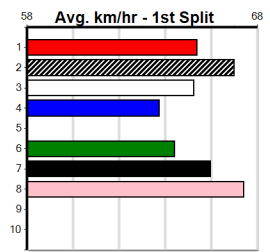

4

7:38PM

(VIC time)

Distance: 525m, Race Type: Mixed 4/5, Total Prizemoney: $9,055
1st: $6,100, 2nd: $1,870, 3rd: $935, 4th: $150

FLYING ZULU (8) is in the top bracket of sprinters in the game and once fully balanced not many can keep up. CAMP FIRE (4) loves this circuit and can burn mid-race.

Watchdog Tips: 8 4 6 2 Bet: Trifecta 8/4,6/4,6 ($10 - 500%)

JUDGEMENT DAY [4] *** SCRATCHED *** $4.20
BK Dog Dec-21 Sire: HOOKED ON SCOTCH Dam: LEGENDARY LASS
Owner(s): K Osborne
Trainer: Anthony Azzopardi (Rowsley)
Winning Distances: < 300m (0) 300 - 399m (1) 400 - 499m (3) 500 - 599m (5) 600 - 699m (0) > 700m (0)
Winning Weights: 31.3(2) 31.4(1) 31.5(1) 31.7(1) 32.0(2) 32.1(2)
Box History table and Prize Best Starts Trk/Dts APM

WEBLEC WOLF [4] Inside draw suits, slightly off best, place. $14.00
BD Dog Nov-21 Sire: KINLOCH BRAE Dam: WEBLEC DIAMOND
Owner(s): WEBLANG (SYN), A Langton, J Weber, N Loechel
Trainer: Jeffrey Britton (Anakie)
Winning Distances: < 300m (0) 300 - 399m (0) 400 - 499m (1) 500 - 599m (8) 600 - 699m (0) > 700m (0)
Winning Weights: 32.1(1) 32.2(3) 32.3(1) 32.4(2) 32.5(1) 32.9(1)
Box History table and Prize Best Starts Trk/Dts APM

ZIPPING OSTI (NSW)[5] Versatile, could be value for the exotics. $18.00
BE Dog Feb-21 Sire: ZIPPING GARTH Dam: ZIPPING MITZY
Owner(s): G Black
Trainer: Mark Delbridge (Balliang)
Winning Distances: < 300m (0) 300 - 399m (0) 400 - 499m (1) 500 - 599m (8) 600 - 699m (3) > 700m (0)
Winning Weights: 37.3(1) 37.6(1) 37.8(2) 37.9(3) 38.0(1) 38.1(3) 38.5(1)
Box History table and Prize Best Starts Trk/Dts APM

CAMP FIRE [5] Loves this circuit, mid race motor, threat. $6.50
WBD Dog Dec-21 Sire: MY REDEEMER Dam: BOQUILLA
Owner(s): M Carter
Trainer: John Barbara (Exford)
Winning Distances: < 300m (0) 300 - 399m (0) 400 - 499m (2) 500 - 599m (6) 600 - 699m (0) > 700m (0)
Winning Weights: 32.3(2) 32.6(1) 32.7(1) 32.8(2) 33.4(2)
Box History table and Prize Best Starts Trk/Dts APM

*** VACANT BOX ***
Sire: Dam:
Owner(s):
Trainer:
Winning Distances: < 300m (0) 300 - 399m (0) 400 - 499m (0) 500 - 599m (0) 600 - 699m (0) > 700m (0)
Winning Weights:
Box History

1

2

3

4

5