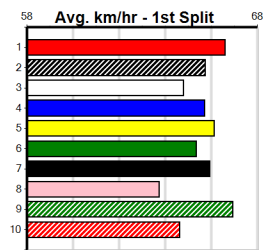

AMRON BOY AT STUD

Distance: 600m, Race Type: Grade 5, Total Prizemoney: $10,095
1st: $6,800, 2nd: $2,095, 3rd: $1,050, 4th: $150

PROFESSOR SNITCH (6) drops back to a more suitable distance and with even luck she will take some beating. FERGUS ZULU (2) is racing with confidence and should settle in the leading division. DEWANA SCOTCH (3) is very talented.

Watchdog Tips: **6** **2** **3** **1** **Bet:** **Win 6**

1

KISS FOR LUCK [5] **$11.00**

WRF Bitch Nov-21 **Sire: FERNANDO BALE Dam: EASY CHOICE**

Owner(s): DARREN AND MICHAEL PULEIO (SYN), D Puleio, M Puleio **Trainer: Lyn Smith (Nambrok)**

Winning Distances: < 300m (0) 300 - 399m (0) 400 - 499m (0) 500 - 599m (7) 600 - 699m (2) > 700m (0)

Winning Weights: 26.7(1) 26.9(2) 27.0(2) 27.1(2) 27.3(1) 27.5(1)

Pos	Box	Dist	Track	Date	Time	BON	Margin	1st/2nd (Time)	PIR	Checked	Comment	WR	Split 1	S/P	Grade	
1st	(4)	27.0	640	SLE	R4	28-Jan-24	37.01	37.01	4.75L	EXCAVATOR TICKET (37.34)	Q/1111	.	SW	.	6.19	$1.70 S
6th	(7)	27.3	510	SLE	R6	18-Feb-24	29.48	28.90	8.50L	SMOOTH CRIMINAL (28.90)	M/755	.	.	.	9.50	$4.80 5
6th	(6)	27.2	640	SLE	R6	25-Feb-24	37.41	37.11	4.50L	WESTERLY BALE (37.11)	M/4566	.	.	.	6.27	$3.20 X45
4th	(4)	27.1	600	MEP	R6	06-Mar-24	35.26	35.18	1.25L	SUCCEED (35.18)	M/6555	.	.	.	9.24	$4.60 X45
5th	(1)	27.2	600	MEA	R6	16-Mar-24	35.14	34.42	7.50L	IRMA PINCE (34.62)	Q/2233	.	.	.	8.96	$2.70 5
1st	(3)	27.1	525	MEA	R3	18-May-24	30.33	29.96	2.50L	JETSTREAM ICON (30.49)	M/2111	.	.	.	5.13	$26.50 5
5th	(4)	27.5	510	SLE	R6	26-May-24	29.34	28.85	7.00L	DR. EVERGREEN (28.87)	M/777	.	V5	.	9.64	$3.60 5H
2nd	(1)	27.0	600	MEA	R3	01-Jun-24	34.93	34.26	10.00L	REITERATE (34.26)	M/3222	.	.	.	9.24	$4.00 5

Last 3 wins NOT included above

1st	(2)	27.1	595	SAP	R5	30-Nov-23	34.62	34.62	4.50L	ON THE GREEN (34.93)	M/2211	.	SW	.	9.40	$14.50 X45
1st	(2)	26.9	595	SAN	R6	21-Dec-23	34.95	34.71	2.00L	AKINA JACK (35.08)	M/2222	.	.	.	9.64	$8.30 5
1st	(1)	27.0	600	MEP	R4	27-Dec-23	34.70	34.70	1.00L	RENEGADE RUSLIE (34.77)	Q/1111	.	.	.	9.05	$1.30 RWH

Box History

Bx	1st	2nd	3rd	4th	5th	6th	7th	8th
1	1	1			2			
2	2							
3	2	1					1	
4	2		1	1	1			
5								
6	2	1	2		1	1		
7				2		1		
8					1	1		

Prize Best Starts Trk/Dts APM

$47670.00
34.70(1)-27/12/23
27-9-3-3
7-1-2-0
18551