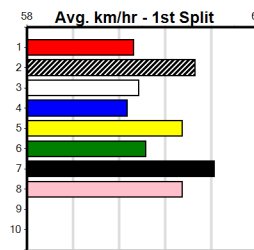

Outside division can dominate this event and TOM'S BOURBSKI (5) is every chance to lead throughout. EVERGLADE (8) has been racing well in tougher races. LAKEVIEW LOTTIE (7) is well up to this class and is quite versatile.

Watchdog Tips: **5** **8** **7** **6** **Bet:** Box Trifecta 5,6,7,8 ($10 for 41.67%)

1

FAT BOY'S FLYING (NSW)[5] Comes into calculations off this draw. **$10.00**

LTBD Dog Jul-20 Sire: ASTON DEE BEE Dam: FAT BOY'S BABY Trainer: Darren Petersen (Rochester)

Owner(s): D Petersen
Winning Distances: < 300m (0) 300 - 399m (1) 400 - 499m (7) 500 - 599m (1) 600 - 699m (0) > 700m (0)

Winning Weights: 35.3(1) 35.6(1) 35.7(1) 35.8(1) 36.0(1) 36.3(2) 37.0(1) 37.4(1)

Pos	Dog	Dist	Time	Margin	1st/2nd (Time)	PIR	Checked	Comment	WR	Split 1	S/P	Grade
4th	(5) 36.6	390	BAL R11	29-Apr-24	22.41	22.24	2.50L	GO STRIPEY GO (22.24)	M/64	.	.	8.61 $11.70 T3-5
2nd	(4) 37.0	390	BAL R11	04-May-24	22.49	22.27	0.25L	BIG CONE TONE (22.48)	S/42	.	.	8.62 $10.60 X45
5th	(3) 37.0	410	HOR R6	14-May-24	23.96	23.14	9.00L	CIRCLE THE STARS (23.36)	M/66	.	.	10.81 $37.30 FFA
2nd	(7) 36.7	450	SHP R8	16-May-24	25.54	25.42	1.75L	FLIPPER PENNY (25.43)	M/322	.	.	6.83 $11.80 5
5th	(4) 36.9	410	HOR R7	21-May-24	23.94	23.21	6.00L	PRESSURE RISING (23.56)	M/55	.	.	10.90 $5.30 5
3rd	(3) 37.2	410	HOR R3	28-May-24	23.64	22.94	9.00L	RAPIDFIRE GIRL (23.02)	M/54	.	.	10.81 $9.80 5
4th	(1) 37.3	450	SHP R6	30-May-24	25.79	25.51	2.75L	CAPALA (25.61)	M/444	.	.	6.93 $8.50 5
6th	(6) 37.2	425	BEN R7	05-Jun-24	24.69	24.06	6.50L	JARROD'S BOY (24.25)	M/655	.	.	6.71 $24.60 X45

Last 3 wins NOT included above

1st	(1) 37.0	425	BEN R10	08-Oct-23	24.29	23.53	2.50L	NITRO CANNON/XATU BALE	S/321	.	SW	6.71 $4.30 5
1st	(8) 37.4	390	SHP R9	14-Oct-23	22.39	22.36	0.50L	TAT YAP (22.41)	S/43	.	.	8.75 $2.60 5
1st	(6) 36.3	410	HOR R12	24-Oct-23	23.64	23.15	0.25L	GREAT VALUE (23.65)	M/33	.	.	10.32 $4.90 5

Box History

Bx	1st	2nd	3rd	4th	5th	6th	7th	8th
1	1	1	2	2	1	2		
2	1	2	3		1	1		1
3	2		4	4	2	3		1
4		1	3		4			1
5			1	1				1 1 2
6	2			1	3	3		1 1
7	1	3			1			1
8	2	3	5			2		1 1

Prize Best Starts Trk/Dts APM $27530.00 NBT 80-9-10-18 1-0-0-0 3082