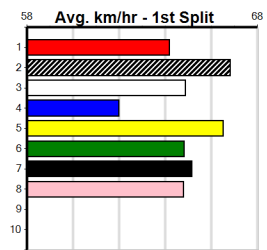

CITY VIEW BISTRO

Distance: 525m, Race Type: Grade 5, Total Prizemoney: $8,785
1st: $5,900, 2nd: $1,820, 3rd: $915, 4th: $150

Super keen on EXTREMELY POTENT (3) returning to the winners list here. With the dog in box 2 expected to lead this could give him a nice cart into the race. YASH BALE (5) was brilliant here last week and will stay wide throughout.

Watchdog Tips: 3 6 2 1 **Bet:** Win 3

1

LITTLE TIGER (NSW)[5] **Drawn to get room early, place value.** **$13.00**

RBD Dog Mar-19 Sire: COSMIC RUMBLE Dam: LITTLE NANGAR

Owner(s): W Green Trainer: Wade Green (Parwan)

Winning Distances: < 300m (0) 300 - 399m (0) 400 - 499m (10) 500 - 599m (14) 600 - 699m (0) > 700m (0)

Winning Weights: 31.4(2) 31.6(2) 32.0(1) 32.1(3) 32.2(1) 32.3(2) 32.4(1) 32.5(3) 32.6(3) 32.7(2) 32.8(2) 32.9(1) 33.0(1)

Box	1st	2nd	3rd	4th	5th	6th	7th	8th
1	3	4	3		2	1	2	
2	4	2	4	3		1	1	
3	2	3		3	2		2	1
4	6	2	1	2	1	4	2	
5	2	2	1	3	1		1	
6	2	2	4	2	3	1	1	1
7	3	2	2	2	1	3		
8	2	3		1	4	3	3	

Prize Best Starts Trk/Dts APM $109020.00 29.92(2)-20/11/21 119-24-20-15 56-10-12-5 8060

2

ASTON BOLLINGER (NSW)[5] **Goes very quick early, top 3 finish awaits.** **$2.70**

BK Bitch Feb-22 Sire: AUSSIE INFRARED Dam: FANTASTIC DOTTY

Owner(s): R Borda Trainer: Paul Abela (Parwan)

Winning Distances: < 300m (0) 300 - 399m (0) 400 - 499m (4) 500 - 599m (2) 600 - 699m (0) > 700m (0)

Winning Weights: 26.9(1) 27.0(1) 27.2(1) 27.7(2) 27.8(1)

Box	1st	2nd	3rd	4th	5th	6th	7th	8th
1	2			2				
2	1	1		1				
3	1							
4								
5		1		1	1			
6	1		1	1			1	
7			1					
8	1							

Prize Best Starts Trk/Dts APM $13815.00 30.48(1)-20/3/24 16-6-1-3 2-1-0-0 8729

3

EXTREMELY POTENT [5] **Can get the gun run early behind the 2, go close.** **$5.00**

BK Dog Oct-21 Sire: AUSSIE INFRARED Dam: POTENT

Owner(s): BURGIN RACING (SYN), M Burgin, B Burgin Trainer: Peter Presutto (Devon Meadows)

Winning Distances: < 300m (0) 300 - 399m (2) 400 - 499m (3) 500 - 599m (1) 600 - 699m (0) > 700m (0)

Winning Weights: 34.1(1) 34.4(2) 34.5(1) 34.8(1) 34.9(1)

Box	1st	2nd	3rd	4th	5th	6th	7th	8th
1	3			1			1	
2					1	1		
3			1					
4		1			1			
5	1	3			2			
6	1	2	1	1		1	1	
7	1			4	1			
8					1			1

Prize Best Starts Trk/Dts APM $17480.00 NBT 31-6-6-2 6-0-2-0 7284

4

EMOLGA BALE (NSW)[5] **Find this much tougher than last starts win.** **$34.00**

BK Bitch May-21 Sire: ALLEN DEED Dam: DYNA ZESTY

Owner(s): L Harris Trainer: Luke Harris (Deavon Meadows)

Winning Distances: < 300m (0) 300 - 399m (1) 400 - 499m (7) 500 - 599m (1) 600 - 699m (0) > 700m (0)

Winning Weights: 27.5(1) 27.9(1) 28.0(1) 28.1(1) 28.2(1) 28.3(2) 28.4(1) 28.5(1)

Box	1st	2nd	3rd	4th	5th	6th	7th	8th
1	2	1	1	1	1	1	2	
2	1	2	1		1	2		
3	2	1						1
4	1	1		3	1		2	1
5	1	1	1	1		1	1	1
6	1					1	1	1
7	1				1			1
8			2	1				

Prize Best Starts Trk/Dts APM $20470.00 NBT 45-9-4-6 2-0-0-0 10214

5

SPIRITED AVENGER [5] ***** SCRATCHED ***** **$4.60**

F Bitch May-21 Sire: HOOKED ON SCOTCH Dam: LADY AVENGER

Owner(s): P Byrne Trainer: Brendan Pursell (Lara)

Winning Distances: < 300m (0) 300 - 399m (0) 400 - 499m (5) 500 - 599m (1) 600 - 699m (0) > 700m (0)

Winning Weights: 25.3(2) 25.6(1) 25.7(1) 26.0(2)

Box	1st	2nd	3rd	4th	5th	6th	7th	8th
1	1	1	1	1	2	2		
2	1				2	1		
3		1	1	1				2
4		2	1					1
5					4			1
6	1	2	3		2			
7	2	1		1	1	1	2	
8	1	3	1		1	2		

Prize Best Starts Trk/Dts APM $25515.00 30.05(6)-17/4/24 49-6-10-7 9-1-0-2 6873