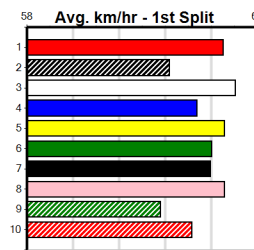

MEADOWS CONFERENCE & EVENTS

Distance: 600m, Race Type: Mixed 4/5, Total Prizemoney: $10,375
1st: $7,000, 2nd: $2,150, 3rd: $1,075, 4th: $150

YACHI BALE (7) has produced some of the best wins seen this year and with even luck will be very hard to beat. MAKE NO PROMISE (4) scorched around the sprint journey here last time and can really motor mid-race.

Watchdog Tips: 7 4 8 1 **Bet:** Win 7

1

LURE OF KILKENNY [5] **$7.00**

BD Bitch **Feb-21** **Sire:** FERNANDO BALE **Dam:** NAUGHTY CAZZA

Owner(s): HUNTER RACING (SYN), A Hunter, B Hunter, C Hunter **Trainer:** Lyn Smith (Nambrok)

Winning Distances: < 300m (0) 300 - 399m (0) 400 - 499m (0) 500 - 599m (8) 600 - 699m (0) > 700m (0)

Winning Weights: 23.2(1) 23.3(1) 23.4(1) 23.6(2) 23.8(1) 23.9(1) 24.0(1)

Pos	Box	Wgt	Dist	Track	Date	Time	BON	Margin	1st/2nd (Time)	PIR	Checked	Comment	WR	Split 1	S/P	Grade
5th	(5)	24.1	515	SAN	R7	25-Nov-23	29.97	28.91	8.50L AUSSIE ROCKS (29.40)	M/3544	.	.	.	5.16	$26.80	SH
6th	(4)	24.1	515	SAN	R2	02-Dec-23	29.97	29.07	11.00 SPOT FOX (29.23)	Q/3354	.	.	.	5.16	$7.60	X45
4th	(7)	23.9	460	WGL	R7	19-Dec-23	26.13	25.51	1.5L MI AMIGO TEQUILA (26.04)	Q/123	.	.	.	6.51	$2.00	5H
F	(8)	23.6	525	MEP	R6	27-Dec-23	0.00	29.97	STORM STROLLER (30.13)	M/3666	.	VO	.	5.14	$5.80	X45
1st	(3)	24.0	515	SAP	R6	05-May-24	29.79	29.71	2.50L CYCLONE POPPY (29.96)	M/1111	.	.	.	5.16	$3.50	X45
3rd	(3)	23.7	525	MEA	R7	18-May-24	30.42	29.96	2.75L ZIPPING MOFFAT (30.23)	Q/3333	.	.	.	5.14	$4.50	X45
4th	(6)	23.6	525	MEA	R8	25-May-24	30.13	29.89	3.5L TRANSPONDER (29.90)	S/7654	.	.	.	5.22	$18.70	FFA
4th	(6)	23.6	525	MEA	R8	01-Jun-24	30.68	29.79	9.00L MAGIC MUFFIN (30.05)	M/4655	.	.	.	5.14	$60.00	X34

Last 3 wins NOT included above

1st	(2)	23.9	515	SAN	R7	21-Sep-23	29.59	29.29	0.05L SHIMA STELLA (29.60)	Q/1111	.	.	.	5.03	$4.60	5
1st	(5)	23.6	515	SAP	R8	22-Oct-23	29.44	29.44	2.25L MACKENNA (29.59)	Q/1111	.	SW	.	5.04	$4.90	X45
1st	(5)	23.6	515	SAN	R9	02-Nov-23	29.70	29.10	1.75L AKINA JACK (29.81)	M/1111	.	.	.	5.10	$3.20	X45

Box History

Bx	1st	2nd	3rd	4th	5th	6th	7th	8th
1	1							
2	1	2		2	1			
3	3		1					
4	1	1	1	1	1	1	1	
5	2				1	1		
6		1	2	4	1	1		
7		1	1	1	1			
8				1	1			

Prize Best Starts Trk/Dts APM

$46020.00
FSTD
35-8-5-4
0-0-0-0
8228