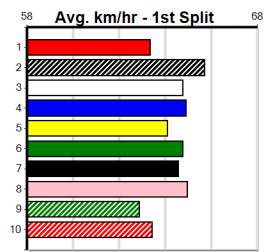

SPORTSBET GREEN TICKETS FINAL

3

7:18PM

(VIC time)

Distance: 525m, Race Type: Mixed 6/7 Final, Total Prizemoney: $9,055
1st: $6,100, 2nd: $1,870, 3rd: $935, 4th: $150

HOLDEN BALE (3) continues to elevate his racing and his heat win was super impressive. TAKUMI BALE (4) boasts smart mid race speed and a top 3 finish looks likely. JENNY BALE (2) is armed with electric early speed.

Watchdog Tips: **3** **4** **2** **1** **Bet:** **Box Trifecta 1,2,3,4 ($10 for 41.67%)**

1

WHATEVER HE SAID [6] Comes into calculations off this draw. **$8.00**

BE Dog Feb-22 Sire: MY REDEEMER Dam: WHATEVER I WANT Trainer: Patrick Furci (Maribyrnong)

Owner(s): W Sutcliffe
Winning Distances: < 300m (0) 300 - 399m (0) 400 - 499m (2) 500 - 599m (0) 600 - 699m (0) > 700m (0)
Winning Weights: 31.5(1) 31.7(1)

Rank	Box	Wgt	Dist	Track	Date	Time	BOB	Margin	1st/2nd (Time)	PIR	Checked	Comment	WR	Split 1	S/P	Grade
2nd (2)	30.9	515	SAP	R1	28-Jan-24	30.22	29.61	2.00L	CAPTURE MY SOUL (30.09)	S/6322	.	.	.	5.37	$2.80	M
5th (8)	31.0	515	SAP	R1	28-Apr-24	30.45	29.50	7.00L	BLACK IN STYLE (29.99)	M/4555	.	.	.	5.24	$5.40	MH
6th (8)	31.5	515	SAN	R1	02-May-24	30.61	29.33	15.00	RED ROCKS BEAUTY (29.59)	M/6676	.	.	.	5.31	$22.50	MF
1st (3)	31.5	460	GEL	R3	07-May-24	25.96	25.79	1.5L	PSYCHO BUDDY (26.07)	Q/1111	.	SW	.	6.62	$2.20	M
2nd (3)	31.8	460	GEL	R5	14-May-24	25.86	25.61	3.75L	ECO BALE (25.61)	M/2222	.	.	.	6.66	$4.00	X67
1st (1)	31.7	460	GEL	R2	17-May-24	25.97	25.87	2.25L	CIRCLE THE GLOBE (26.12)	Q/1111	.	SW	.	6.66	$4.70	7
4th (1)	31.7	460	GEL	R5	23-May-24	26.22	25.52	2.00L	MARAIS BALE (26.08)	M/3444	.	.	.	6.76	$1.50	X67
3rd (1)	31.8	525	MEP	R5	29-May-24	30.53	29.92	7.50L	HOLDEN BALE (30.04)	M/6444	.	.	.	5.23	$7.00	X67H

Last 3 wins NOT included above

Box	1st	2nd	3rd	4th	5th	6th	7th	8th
1	1	1	1	1				
2		1						
3	1	1	1					
4								
5								
6		1						
7								
8					1	1		

Prize	$5060.00
Best	NBT
Starts	10-2-3-2
Trk/Dts	1-0-0-1
APM	4238

2

JENNY BALE (NSW)[6] Can set a cracking pace early, key player. **$5.00**

BK Bitch Mar-22 Sire: DROOPYS SYDNEY Dam: DYNA UNI Trainer: Thomas Dailly (Anakie)

Owner(s): B Wheeler
Winning Distances: < 300m (0) 300 - 399m (0) 400 - 499m (0) 500 - 599m (2) 600 - 699m (0) > 700m (0)
Winning Weights: 26.9(1) 27.0(1)

Rank	Box	Wgt	Dist	Track	Date	Time	BOB	Margin	1st/2nd (Time)	PIR	Checked	Comment	WR	Split 1	S/P	Grade
2nd (3)	27.0	390	BAL	R3	24-Apr-24	22.54	22.02	0.25L	KATHLEN'S ENTITY (22.52)	M/22	.	.	.	8.58	$1.30	MH
2nd (7)	27.5	390	BAL	R1	02-May-24	22.49	21.93	4.25L	FORBES SUPREME (22.20)	M/33	.	.	.	8.54	$2.80	MF
3rd (3)	27.3	525	MEP	R2	08-May-24	30.66	29.86	4.50L	PAW GRADY (30.35)	Q/1112	.	.	.	5.20	$2.20	MH
5th (5)	27.2	525	MEA	R1	18-May-24	31.15	29.96	11.00	PAW GRADY (30.39)	Q/1245	.	.	.	5.12	$8.40	MF
1st (8)	26.9	525	MEP	R2	22-May-24	30.49	29.92	0.75L	AKELA JUDO (30.52)	M/1111	.	.	.	5.23	$4.00	RW
2nd (2)	26.9	450	BAL	R3	26-May-24	25.68	24.76	1.00L	RIE BALE (25.62)	M/2222	.	.	.	6.59	$7.50	X67
1st (2)	27.0	525	MEP	R4	29-May-24	30.31	29.92	4.50L	PAW ERINA (30.61)	Q/1111	.	.	.	5.07	$2.00	X67H
4th (8)	27.1	525	MEP	R9	05-Jun-24	30.62	30.00	6.50L	CANYA VANQUISH (30.19)	M/2444	.	.	.	5.16	$4.60	6G

Last 3 wins NOT included above

Box	1st	2nd	3rd	4th	5th	6th	7th	8th
1					1			
2	1	1			1			
3		2	1					
4				1				
5		1			1			
6			1					
7		2			1	2		
8	1	2		1				

Prize	$10575.00
Best	30.31(2)-29/5/24
Starts	20-2-8-2
Trk/Dts	10-2-3-2
APM	8681