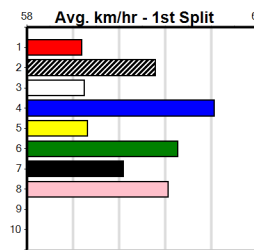

HAPPY 30TH B DOULL

1
6:37PM

(VIC time)

Distance: 525m, Race Type: Mixed 6/7, Total Prizemoney: $8,785
1st: $5,900, 2nd: $1,820, 3rd: $915, 4th: $150

WHITE OWL (3) is a dog on the rise who can handle the step up in class and distance. LIVEABLE (8) will be very strong in the run home and just needs an ounce of luck. PALDRON BALE (1) is drawn to run a bold race.

Watchdog Tips: **3** **8** **1** **2** **Bet:** **Win 3**

Form Box	Wgt	Dist	Track	Date	Time	BON	Margin	1st/2nd (Time)	PIR	Checked	Comment	WR	Split 1	S/P	Grade
1	PALDRON BALE (NSW)[7] Drawn to run a big race, major player. $4.80														
	BKBD	Dog			Mar-22			Sire: FERNANDO BALE	Dam: HOUSTON BALE		Trainer: Samantha Grenfell (Anakie)				
	Owner(s): B Wheeler														
	Winning Distances: < 300m (0) 300 - 399m (0) 400 - 499m (1) 500 - 599m (0) 600 - 699m (0) > 700m (0)														
	Winning Weights: 30.6(1)														
	2nd (3)	30.2	390	BAL	R2	10-Apr-24	23.21	21.89	1.00L	STEP ON IT (23.15)	M/43		8.73	$13.00	M
	6th (7)	30.1	450	BAL	R3	22-Apr-24	26.13	25.46	3.25L	LYON BALE (25.91)	M/657	VO	6.96	$15.20	T3-M
	4th (8)	30.1	460	GEL	R4	30-Apr-24	26.57	26.21	3.00L	SHERRY CHERRY (26.37)	M/534		6.86	$8.50	M
	1st (1)	30.6	450	BAL	R2	06-May-24	25.77	25.55	2.50L	IMPALA BALE (25.94)	Q/111		6.78	$5.30	T3-M
	4th (5)	30.6	460	GEL	R5	14-May-24	26.37	25.61	11.00	ECO BALE (25.61)	S/655		6.90	$13.30	X67
	5th (5)	30.5	525	MEP	R2	22-May-24	30.89	29.92	6.00L	JENNY BALE (30.49)	M/5555		5.42	$22.80	RW
	4th (6)	30.5	390	BAL	R2	27-May-24	22.50	22.20	4.50L	PAPER SHREDDER (22.20)	S/75		8.83	$17.40	X67
	3rd (6)	30.2	515	SAP	R3	03-Jun-24	30.36	29.83	6.00L	CASHING OUT (29.96)	M/8543		5.38	$25.50	7
	Last 3 wins NOT included above														
	Prize Best Starts Trk/Dts APM														

Form Box	Wgt	Dist	Track	Date	Time	BON	Margin	1st/2nd (Time)	PIR	Checked	Comment	WR	Split 1	S/P	Grade
2	PLAY THE MUSIC [7] Can challenge for the early lead, respect. $4.80														
	BK	Dog			Jul-22			Sire: FERNANDO BALE	Dam: SILKEN		Trainer: Jeffrey Britton (Anakie)				
	Owner(s): THE WILLY STROLLERS (SYN), J Sharp, M Alexander														
	Winning Distances: < 300m (0) 300 - 399m (0) 400 - 499m (1) 500 - 599m (0) 600 - 699m (0) > 700m (0)														
	Winning Weights: 29.4(1)														
	5th (6)	28.4	515	SAP	R1	24-Mar-24	30.67	29.45	12.00	FLYING DINAR (29.83)	S/4555		5.30	$6.90	M
	4th (7)	28.4	460	GEL	R3	02-Apr-24	26.73	26.22	4.00L	CIRCLE THE GLOBE (26.45)	Q/324		6.87	$3.80	M
	4th (1)	28.1	460	GEL	R1	12-Apr-24	26.54	25.93	9.00L	RESPECT ADVOCACY	M/233	SW	6.83	$8.60	M
	6th (5)	28.3	520	GEL	R4	27-Apr-24	30.93	29.69	8.50L	FLAWS AND SINS (30.36)	M/3335		5.50	$9.90	M
	2nd (1)	28.8	520	GEL	R4	07-May-24	30.58	30.39	2.25L	LIVEABLE (30.44)	M/3111		5.53	$8.90	M
	4th (3)	28.7	525	MEP	R2	15-May-24	30.81	30.12	6.50L	PAW YASMIN (30.36)	M/2222		5.25	$9.40	M
	2nd (8)	29.2	460	GEL	R9	25-May-24	25.96	25.62	4.75L	HOLDEN BALE (25.64)	M/222		6.63	$15.80	M
	1st (1)	29.4	450	SHP	R1	30-May-24	25.59	25.51	2.00L	RUXTON GIRL (25.72)	Q/111	SW	6.67	$1.50	M
	Last 3 wins NOT included above														
	Prize Best Starts Trk/Dts APM