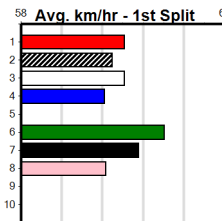

Sale

ROTTI SECURITY SALE

Distance: 435m, Race Type: Grade 5, Total Prizemoney: $2,925
1st: $1,950, 2nd: $600, 3rd: $300, 4th: $75

11

8:10PM

(VIC time)

DR. BENEDICT (3) will find this easier than his most recent racing and he can assume control mid race. DR. HAROLD (2) has a solid turn of foot and he can follow the red through early. MALLY BOY (1) was dominant here last time out.

Watchdog Tips: **3** **2** **1** **7** **Bet:** **Win 3**