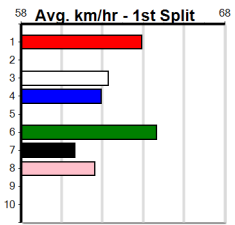

Sale

ROCKYS SOLAR SALE

Distance: 435m, Race Type: Grade 7, Total Prizemoney: $2,925
1st: $1,950, 2nd: $600, 3rd: $300, 4th: $75

3
5:28PM
(VIC time)

SECRET WITHIN (1) has turned in two strong performances to date and she just needs some room in the early stages. OH MY PIE (2) comes here with solid Traralgon form and she will be prominent throughout. KEEP ME CLOSE (6) has claims

Watchdog Tips: **1** **2** **6** **4** **Bet:** **Win 1**