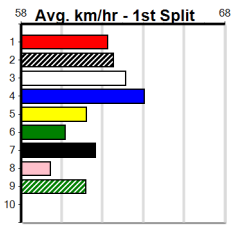

# SPORTSBET HT2

**6**  
6:28PM  
(VIC time)

Distance: 510m, Race Type: Mixed 6/7 Heat, Total Prizemoney: \$3,340  
1st: \$2,230, 2nd: \$690, 3rd: \$345, 4th: \$75

KENZIE KID (4) showed improvement with a top 24.64 win here and this trip may suit. JOHNSON STREET (5) can run a cheeky race.