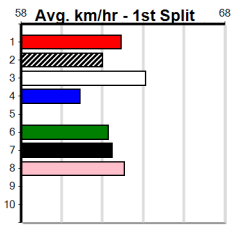

Sale

12

8:30PM

(VIC time)

LONGFORD CRICKET CLUB

Distance: 435m, Race Type: Grade 5, Total Prizemoney: $2,925
1st: $1,950, 2nd: $600, 3rd: $300, 4th: $75

DR. ANGELO (4) has been handily placed in his past three and he looks very well graded in this event. MR. WALLACE (6) loves racing here and he can atone for some luckless runs of late. LAKEVIEW BENNY (8) can stay wide in his races.

Watchdog Tips:

4 6 8 2

Bet:

Win 4