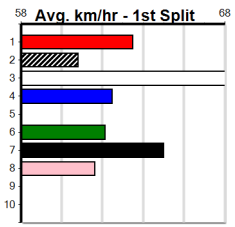

Sale

ZIENNA HAIRDRESSERS (2-3 WINS)

Distance: 435m, Race Type: Restricted Win, Total Prizemoney: $2,925
1st: $1,950, 2nd: $600, 3rd: $300, 4th: $75

4

5:43PM

(VIC time)

NATALIE BALE (3) has blown away her rivals in her past two at Geelong and she appears to be a nice type. COLLINDA AIR (6) showed good early burn here last time and she will be in the mix throughout.

Watchdog Tips:

3

6

4

1

Bet:

Win 3