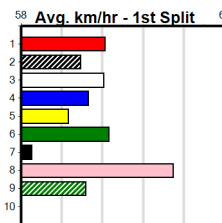

Sale

SPORTSBET HT1

Distance: 510m, Race Type: Mixed 6/7 Heat, Total Prizemoney: $3,340
1st: $2,230, 2nd: $690, 3rd: $345, 4th: $75

5
6:05PM
(VIC time)

Watchdog Tips:

4 **7** **8** **6**

Bet:

Win 4

1 BE LITTLE [6] *Hasn't won for some time now, prefer to watch*

BK D Nov-20 BERNARDO ZIPPING TINA $12.00

Trainer: Gary Mcmillan (Nambrok)

Pos	Dist	Wt	Trk	Date	Time	BON	Margin	1st/2nd (Time)	PIR	Checked	Comment	W/R	Split 1	S/P	Grade	
5th	(1)	30.4	300	HVL	R9	10-May-24	17.53	16.89	6.50	QUEEN MAGGIE (17.10)	M/4	.	.	4.11	$3.50	T3-6
3rd	(3)	30.9	435	SLE	R5	22-May-24	25.10	24.63	3.00	JOY RIDE (24.89)	Q/442	.	.	5.46	$13.50	X67
3rd	(8)	30.5	350	HVL	R10	29-May-24	19.94	19.45	3.75	LYCLONE NICK (19.69)	M/3	.	.	6.84	$3.20	6G
4th	(7)	30.8	395	TRA	R11	03-Jun-24	23.15	22.68	4.50	LSKY BLAZER (22.86)	Q/245	.	.	3.87	$18.80	6G

Owner(s): G Mcmillan

Winning Boxes							
1	2	3	4	5	6	7	8
	1						1
Prize							
Best							
Starts							
Trk/Dst							
APM							

2 LAKEVIEW DECEAH [7] *Better than her past few runs, place claims*

WF B Feb-22 FERNANDO BALE LAKEVIEW MAISEY $7.50

Trainer: Luke Whelan (Metung)

Pos	Dist	Wt	Trk	Date	Time	BON	Margin	1st/2nd (Time)	PIR	Checked	Comment	W/R	Split 1	S/P	Grade	
8th	(4)	26.7	435	SLE	R4	08-May-24	25.57	24.32	12.00	DAINTREE CHIEF (24.79)	M/888	.	.	5.59	$6.70	7
3rd	(5)	27.0	395	TRA	R9	15-May-24	22.64	22.19	3.5	ABSOLUTE HAZE (22.40)	M/545	.	.	3.93	$10.90	X67
7th	(7)	27.2	435	SLE	R9	22-May-24	25.63	24.63	15.00	LDR. ERICA (24.63)	M/477	.	V0	5.36	$5.30	X67
6th	(4)	27.0	510	SLE	R4	02-Jun-24	29.74	28.83	11.00	LAKEVIEW JAN (29.01)	M/656	.	.	9.66	$16.20	X67

Owner(s): Lakeview kennels (SYN), L Whelan, M Whelan, P Whelan

Winning Boxes							
1	2	3	4	5	6	7	8
	1						
Prize							
Best							
Starts							
Trk/Dst							
APM							

3 OUR BOY ROO [6] *Placed in only one of his past eight, tested*

BEF D Oct-21 AUSSIE INFRARED POTENT $21.00

Trainer: Leslie Hughes (Giffard)

Pos	Dist	Wt	Trk	Date	Time	BON	Margin	1st/2nd (Time)	PIR	Checked	Comment	W/R	Split 1	S/P	Grade	
7th	(8)	33.4	450	TRA	R7	13-May-24	26.28	25.42	13.00	FASCINATE DEBRA (25.43)	M/667	.	.	7.03	$4.10	X67
7th	(4)	33.2	460	WGL	R5	18-May-24	27.05	26.24	7.00	DASHER BALE (26.59)	M/246	.	.	6.70	$29.50	X67
6th	(4)	33.5	510	SLE	R7	22-May-24	29.86	29.10	11.00	LAKEVIEW JAN (29.10)	M/666	.	.	9.80	$9.50	X67
6th	(7)	33.7	460	WGL	R7	30-May-24	26.65	25.91	6.50	MAY SO DREAMING (26.20)	M/445	.	.	6.80	$25.40	T3-6

Owner(s): J Maurilli-pullin

Winning Boxes							
1	2	3	4	5	6	7	8
						2	
Prize							
Best							
Starts							
Trk/Dst							
APM							

4 BOURNE SID (SA)[7] *Solidly placed in his past five, hard to reel in*

BK D Dec-21 SUPERIOR PANAMA SWEET ON ME $3.40

Trainer: Matthew Clark (Briagolong)

Pos	Dist	Wt	Trk	Date	Time	BON	Margin	1st/2nd (Time)	PIR	Checked	Comment	W/R	Split 1	S/P	Grade	
2nd	(4)	30.7	435	SLE	R2	19-May-24	24.86	24.45	2.25	LIBERIO (24.72)	M/222	.	.	5.38	$24.90	X67
3rd	(2)	30.9	435	SLE	R3	26-May-24	24.72	24.46	3.00	TOUGH TAZ (24.52)	M/333	.	.	5.37	$9.60	X67
3rd	(1)	31.2	435	SLE	R3	02-Jun-24	24.85	24.37	2.50	JOHNSON STREET (24.68)	M/133	.	.	5.35	$3.80	7
2nd	(5)	31.5	435	SLE	R4	05-Jun-24	24.97	24.37	2.25	RYDER'S MAGIC (24.81)	M/453	.	.	5.39	$4.40	7

Owner(s): D Peckham

Winning Boxes							
1	2	3	4	5	6	7	8
Prize							
Best							
Starts							
Trk/Dst							
APM