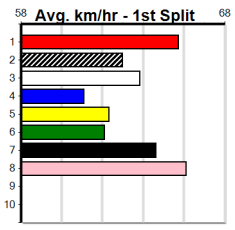

Sale

GOLDEN BEACH GENERAL STORE

Distance: 510m, Race Type: Grade 5, Total Prizemoney: $3,340
1st: $2,230, 2nd: $690, 3rd: $345, 4th: $75

8

7:10PM
(VIC time)

TANGELA BALE (8) has been placed in both tries here and she can light them up soon after box rise. OKAY BOOMER (1) has the good draw and she can atone for some luckless runs of late. MILLARA'S MONEY (2) can run a cheeky race

Watchdog Tips:

8

1

2

6

Bet:

Win 8