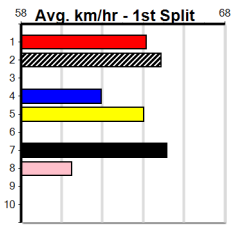

Sale

SALE FOODWORKS

Distance: 510m, Race Type: Mixed 3/4, Total Prizemoney: $3,875
1st: $2,600, 2nd: $800, 3rd: $400, 4th: $75

9
7:30PM
(VIC time)

DR. ASHER (5) captured the track record here last week and a clean getaway will see him score again. SEPHORA BALE (7) is a powerful type and she is a good anchor for top 3 in a SRM. DR EVERGREEN (4) is a solid place hope.

Watchdog Tips: **5** **7** **4** **2** **Bet:** **Trifecta 5/7/4 ($10 - 1000%)**

Form	Box	Weight	Dist	Track	Date	Time	BON	Margin	1st/2nd (Time)	PIR	Checked	Comment	W/R	Split 1	S/P	Grade	Winning Boxes									
1 DR. QUEENIE [3] *** SCRATCHED ***																										
BD B May-22 FERAL FRANKY DR. MUMMA $7.50																										
Trainer: Emily McMahon (Darriman)																										
6th	(5)	31.5	460	WGL	R9	09-Apr-24	26.56	25.60	7.50	DR. ASHER (26.06)	M/767	.	.	.	6.86	$7.90	5H	1	2	3	4	5	6	7	8	
6th	(6)	31.8	460	WGL	R7	16-Apr-24	26.25	25.63	5.50	DR. UNITED (25.89)	M/878	.	.	.	6.69	$7.10	5	2								
6th	(1)	31.9	435	SLE	R7	28-Apr-24	25.64	24.19	14.00	LSASSY SWAN (24.71)	M/567	.	.	.	5.37	$1.90	5									
7th	(3)	33.2	435	SLE	R11	05-Jun-24	25.29	24.37	13.00	SPRINGVIEW NOAH (24.40)	M/488	.	.	.	5.39	$4.70	5									
Owner(s): DOCTORS KENNELS (SYN), J McMahon, J Gill																										

2 CHIP AND TAIL [4] <i>Steady since resuming, needs more time</i>																									
BD B Mar-21 FERNANDO BALE SHE'S A BLAZIN' $14.00																									
Trainer: Christine Sheilds (Metung)																									
4th	(8)	28.7	510	SLE	R8	29-Nov-23	29.74	29.35	6.00	DOUBLE DENIM (29.35)	M/444	.	.	.	9.32	$3.70	X45	1	2	3	4	5	6	7	8
3rd	(6)	27.5	460	WGL	R8	23-Apr-24	26.08	25.67	6.00	DIE HARD (25.67)	M/433	.	.	.	6.59	$27.90	X45								
5th	(6)	28.2	450	TRA	R6	10-May-24	25.02	24.65	5.50	REEMA BALE (24.65)	M/655	.	.	.	6.78	$21.80	X45								
6th	(2)	28.4	395	TRA	R7	29-May-24	22.90	22.23	10.00	EARLY BOY (22.23)	M/477	.	.	.	3.81	$8.50	X45								
Owner(s): LIVING A DREAM (SYN), A Hunter, M Walker																									

3 *** VACANT BOX ***																	
Trainer: Owner(s):																	

4 DR. EVERGREEN [4] <i>Never headed two runs back, can run a drum</i>																									
BK B Oct-20 AUSSIE INFRARED DR. ABBIE $10.00																									
Trainer: Emily McMahon (Darriman)																									
1st	(1)	27.6	450	TRA	R10	15-May-24	25.11	24.64	3.75	MAJOR MIKE (25.37)	Q/111	.	.	.	6.61	$5.40	5NP	1	2	3	4	5	6	7	8
3rd	(4)	27.6	510	SLE	R7	19-May-24	28.92	28.53	3.00	LAYLA ROSE (28.73)	M/455	.	.	.	9.24	$12.80	5H								
1st	(3)	27.6	510	SLE	R6	26-May-24	28.87	28.85	1.50	QUENARA BALE (28.97)	Q/111	.	.	.	9.06	$4.50	5H								
8th	(3)	27.3	510	SLE	R5	02-Jun-24	29.84	28.83	13.00	VOICE OF THUNDER (28.98)	M/888	.	.	.	10.01	$4.60	5F								
Owner(s): DOCTORS KENNELS (SYN), J McMahon, J Gill																									

5 DR. ASHER [3] <i>Broke the record here last time, hard to hold out</i>																									
BK D Jan-22 BERNARDO SWEET DEMI $1.40																									
Trainer: Emily McMahon (Darriman)																									
1st	(7)	28.6	510	SLE	R5	19-May-24	28.53	28.53	5.50	LENDELKE ROAD (28.89)	M/111	.	SW	.	9.06	$1.40	5H	1	2	3	4	5	6	7	8
2nd	(8)	29.0	515	SAN	R9	24-May-24	29.82	29.17	5.50	BAGMAN (29.47)	M/6443	.	.	.	5.22	$2.40	5F								
4th	(3)	28.7	515	SAN	R10	30-May-24	30.47	29.95	3.75	LNCKOUT NORM (30.22)	M/6644	.	SW	.	5.36	$2.50	5								
1st	(1)	29.5	510	SLE	R6	05-Jun-24	28.49	28.49	6.50	LENDELKE ROAD (28.93)	M/111	.	SW	.	9.04	$1.20	X45								
Owner(s): DOCTORS KENNELS (SYN), J McMahon, J Gill																									

6 *** VACANT BOX ***																	
Trainer: Owner(s):