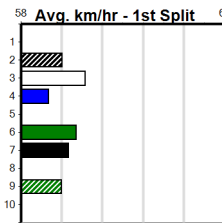

Sale

JEN'S FLOWERS

Distance: 435m, Race Type: Maiden, Total Prizemoney: $2,535
1st: $1,680, 2nd: $520, 3rd: $260, 4th: $75

2

5:05PM
(VIC time)

SAND DUNES (6) has been handily placed in her three runs to date and she can assume control soon after box rise. MY POOH BEAR (5) was injured on debut and she will be much better for the run. DAINTREE PISTOL (2) has solid claims

Watchdog Tips: **6** **5** **2** **1** **Bet:** **Box Trifecta 1,2,5,6 ($10 for 41.67%)**