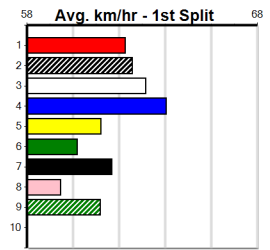

SPORTSBET HT2

Distance: 510m, Race Type: Mixed 6/7 Heat, Total Prizemoney: $3,340
1st: $2,230, 2nd: $690, 3rd: $345, 4th: $75

KENZIE KID (4) showed improvement with a top 24.64 win here and this trip may suit. JOHNSON STREET (5) can run a cheeky race.

Watchdog Tips: 4 5 3 1 **Bet:** Win 4

1

JOY RIDE [6] **$6.00**

BE Dog Jul-22 **Sire: EQUALIZER Dam: PODIUM**

Owner(s): SEE THE DREAM (SYN), S Buccilli, B Buccilli Trainer: Kate Gorman (Tanjil South)

Winning Distances: < 300m (0) 300 - 399m (0) 400 - 499m (2) 500 - 599m (0) 600 - 699m (0) > 700m (0)

Winning Weights: 31.9(1) 32.0(1)

3rd	4th	5th	6th	7th	8th
(3) 31.7 400 WGL R1 26-Apr-24 23.33 22.35 2.75L HIGHLAND WARRIOR (23.15) M/55 . . . . . 8.72 $19.80 M	(7) 31.8 450 TRA R2 03-May-24 25.73 24.78 8.50L DR. YELLOWSTONE (25.15) M/664 . . . . . 6.92 $4.80 M	(1) 32.2 435 SLE R1 12-May-24 25.20 24.08 9.50L RIBERO (24.56) S/556 . . . . . 5.48 $16.60 M	(3) 31.9 460 WGL R1 16-May-24 26.54 26.16 0.75L RYDER'S MAGIC (26.58) M/122 . . . . . 6.57 $6.90 T3-M	(1) 32.0 435 SLE R5 22-May-24 24.89 24.63 2.50L SOUTHERN LAW (25.06) M/211 . . . SW . 5.35 $2.50 X67	(8) 32.5 460 WGL R7 30-May-24 26.41 25.91 3.25L MAY SO DREAMING (26.20) M/211 . . . . . 6.64 $3.60 T3-6
(4) 32.3 435 SLE R10 05-Jun-24 25.01 24.37 2.75L MALLY BOY (24.82) M/433 . . . . . 5.49 $4.70 6G	Last 3 wins NOT included above				

Bx	1st	2nd	3rd	4th	5th	6th	7th	8th
1	1							
2						1		
3	1		1					
4		1						
5								
6								
7				1				
8			1					

Prize Best	$3095.00
Starts	FSTD
Trk/Dts	7-2-1-2
APM	0-0-0-0
	3028

2

IRON TYSON [6] **$7.50**

BK Dog May-22 **Sire: ZIPPING GARTH Dam: DREAMY EYES**

Owner(s): Eye Candy (SYN), C Wilk, K Gorman Trainer: Christian Wilk (Tanjil South)

Winning Distances: < 300m (0) 300 - 399m (1) 400 - 499m (1) 500 - 599m (0) 600 - 699m (0) > 700m (0)

Winning Weights: 32.2(1) 32.4(1)

8th	5th	2nd	5th	1st	5th	1st	7th
(3) 32.3 435 SLE R1 24-Apr-24 26.15 24.60 19.00 DR. ERICA (24.87) M/678 . . . VO . 5.57 $19.50 M	(1) 32.4 450 TRA R1 29-Apr-24 26.27 25.66 9.00L ARCHER THREE (25.66) M/545 . . . . . 7.00 $6.10 T3-M	(4) 32.5 350 HVL R3 03-May-24 20.12 19.59 2.75L EASY PIE (19.94) M/5 . . . . . 6.86 $7.20 T3-M	(5) 32.3 460 WGL R3 09-May-24 27.28 26.35 8.50L PRIMO TONIC (26.72) M/566 . . . . . 6.78 $22.50 M	(1) 32.4 395 TRA R2 13-May-24 22.55 22.53 3.5L DANCE THE MARJEN (22.79) M/421 . . . . . 3.93 $2.80 M	(1) 32.2 350 HVL R9 17-May-24 20.09 19.45 3.5L LUNA BEAUTY (19.85) M/5 . . . . . 6.77 $3.70 T3-7	(7) 32.2 435 SLE R4 22-May-24 24.69 24.63 4.25L DR. DUCKY (24.98) M/221 . . . . . 5.45 $3.00 X67	(3) 32.4 450 TRA R5 29-May-24 25.89 25.07 7.50L SODA HAWK (25.36) Q/358 . . . V10 . 6.82 $28.90 X67
Last 3 wins NOT included above							

Bx	1st	2nd	3rd	4th	5th	6th	7th	8th
1	1				2			
2								
3							1	1
4	1			1			1	
5			1	1				
6								
7	1							
8								

Prize Best	$2570.00
Starts	NBT
Trk/Dts	12-2-1-0
APM	1-0-0-0
	2356