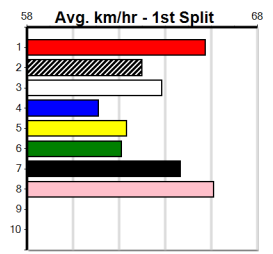

Box History

Sale

8

7:10PM

(VIC time)

GOLDEN BEACH GENERAL STORE

Distance: 510m, Race Type: Grade 5, Total Prizemoney: \$3,340
1st: \$2,230, 2nd: \$690, 3rd: \$345, 4th: \$75

TANGELA BALE (8) has been placed in both tries here and she can light them up soon after box rise. OKAY BOOMER (1) has the good draw and she can atone for some luckless runs of late. MILLARA'S MONEY (2) can run a cheeky race