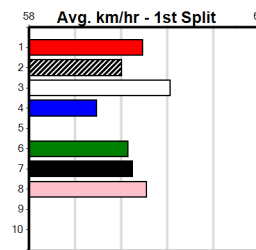

Sale
12
8:30PM
(VIC time)

LONGFORD CRICKET CLUB

Distance: 435m, Race Type: Grade 5, Total Prizemoney: $2,925
1st: $1,950, 2nd: $600, 3rd: $300, 4th: $75

DR. ANGELO (4) has been handily placed in his past three and he looks very well graded in this event. MR. WALLACE (6) loves racing here and he can atone for some luckless runs of late. LAKEVIEW BENNY (8) can stay wide in his races.

Watchdog Tips: **4** **6** **8** **2** **Bet:** **Win 4**

Form Box	Wgt	Dist	Track	Date	Time	BON	Margin	1st/2nd (Time)	PIR	Checked	Comment	WR	Split 1	S/P	Grade	
1	BOMBER'S REWARD [5] $12.00															
	BK Dog Sep-20 Racing well but this is a lot harder, tested															
	Owner(s): G Dog Sire: BOMBER JACK Dam: ROZEHILL BETH															
	Trainer: Geoffrey Green (Woodside)															
	Winning Distances: < 300m (0) 300 - 399m (4) 400 - 499m (3) 500 - 599m (0) 600 - 699m (0) > 700m (0)															
	Winning Weights: 31.0(1) 31.2(1) 32.0(1) 32.1(1) 32.2(1) 32.5(2)															
	6th (8)	30.8	435	SLE	R6	19-Oct-23	25.23	24.57	8.50L WILLFUL BALE (24.66)	M/666	.	.	.	5.43	$23.50	5
	5th (3)	31.2	450	TRA	R8	23-Oct-23	26.07	25.52	3.5L WHY NOT JULES (25.83)	M/654	.	.	.	6.85	$37.70	T3-5
	5th (1)	31.0	395	TRA	R9	30-Oct-23	23.02	22.26	4.00L CRACKERJACK MAXY	M/475	.	.	.	3.85	$8.70	T3-5
	5th (6)	31.9	435	SLE	R12	05-Nov-23	25.37	24.16	7.50L HATENNA BALE (24.86)	S/457	.	.	.	5.39	$29.70	5
	6th (1)	31.9	450	TRA	R8	04-Dec-23	25.60	24.97	9.50L TUTELINA (24.97)	M/244	.	.	.	6.67	$74.10	T3-5
	T (6)	32.2	450	TRA	R8	11-Dec-23	0.00	25.08	. DETERMINATION (25.08)	M/788	.	.	V60	6.92	$57.50	5
	1st (7)	32.5	350	TRA	R5	20-May-24	20.20	19.98	1.25L JAYVILLE ZOE (20.27)	M/11	.	.	SW	6.66	$10.70	T3-5
	1st (7)	32.5	435	SLE	R12	27-May-24	25.14	24.27	0.25L MAJESTIC BALE (25.15)	M/114	.	.	.	5.32	$3.90	5
	Last 3 wins NOT included above															
1st (8)	32.0	400	WGL	R11	22-Dec-22	23.10	22.92	3.00L STARTER'S KING (23.30)	M/22	.	.	.	8.56	$3.10	T3-RW	
1st (7)	32.1	395	TRA	R8	13-Mar-23	22.22	22.08	4.00L WHY NOT LILAH (22.50)	M/221	.	.	.	3.79	$3.20	T3-5	
1st (7)	32.2	350	TRA	R12	15-Jun-23	20.31	20.31	2.00L LIMERANCE (20.44)	M/11	.	.	.	6.78	$5.70	5	
2	DR. BUZZ [5] $7.50															
	F Dog Oct-19 Resuming, capable when fit, keep safe															
	Owner(s): DOCTORS KENNELS (SYN), J McMahon, J Gill Sire: BERNARDO Dam: DR. MURTLE															
	Trainer: Jennifer Gill (Darriman)															
	Winning Distances: < 300m (0) 300 - 399m (2) 400 - 499m (6) 500 - 599m (1) 600 - 699m (0) > 700m (0)															
	Winning Weights: 30.7(1) 30.9(2) 31.2(2) 31.9(1) 32.1(1) 32.2(2)															
	2nd (6)	31.7	510	SLE	R7	19-Nov-23	29.26	28.69	2.75L CALIMO (29.07)	M/344	.	.	.	9.30	$13.80	5
	2nd (3)	31.7	510	SLE	R6	26-Nov-23	28.94	28.71	0.75L FEATHER NEST (28.90)	M/222	.	.	.	9.22	$18.40	SH
	2nd (2)	31.6	510	SLE	R3	03-Dec-23	29.16	28.93	3.5L SUNNYSIDE ZEUS (28.93)	M/122	.	.	.	9.23	$15.20	X45
	5th (1)	31.8	510	SLE	R7	15-Dec-23	29.12	28.60	7.50L SALAD DODGER (28.60)	M/445	.	.	.	9.36	$17.10	SH
	6th (5)	32.1	435	SLE	R4	31-Dec-23	24.86	24.08	8.50L VALENCIA BELLA (24.29)	M/877	.	.	.	5.47	$50.00	4
	7th (4)	32.3	350	HVL	R8	07-Jan-24	19.81	19.03	10.00 AYIA NEIGHBOUR (19.13)	M/8	.	.	.	6.84	$28.50	X45
	5th (2)	32.7	510	SLE	R6	14-Jan-24	29.61	28.57	11.00 MIGHTY MOOSE (28.86)	M/455	.	.	V7	9.48	$6.70	5
	7th (3)	32.6	435	SLE	R8	28-Jan-24	24.78	24.22	5.50L LOCKE BALE (24.42)	S/777	.	.	.	5.43	$41.40	X34
	Last 3 wins NOT included above															
1st (7)	32.2	500	TRA	R6	23-Dec-22	27.72	27.26	4.00L DR. RODRIGO (28.00)	Q/221	.	.	.	9.12	$4.40	5H	
1st (4)	31.2	395	TRA	R11	21-Jun-23	22.53	22.20	1.00L INTER CYBORG (22.59)	Q/222	.	.	V0	3.82	$2.50	5NP	
1st (5)	32.2	435	SLE	R12	22-Oct-23	24.86	24.56	2.75L LITTLE EDWARD (25.04)	M/652	.	.	.	5.43	$7.80	5	
3	TEDDY BOX (QLD)[5] $8.00															
	RBD Dog Dec-20 Down on confidence, can improve, place															
	Owner(s): That's Special (SYN), R Kelly, B Bottkos, T Miller Sire: FERNANDO BALE Dam: OFF AND ON															
	Trainer: Peter Kelly (Longwarry North)															
	Winning Distances: < 300m (0) 300 - 399m (4) 400 - 499m (11) 500 - 599m (4) 600 - 699m (0) > 700m (0)