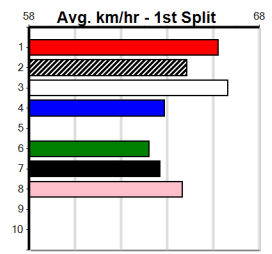

Sale
7
6:52PM
(VIC time)

GIPPSLAND MORTGAGE BROKERS SALE

Distance: 435m, Race Type: Mixed 4/5, Total Prizemoney: $3,360
1st: $2,250, 2nd: $690, 3rd: $345, 4th: $75

DR. UNITED (4) led for a long way here last time and he can go one better tonight. EARLY BOY (1) was dominant when scoring here last time and he should be on the pace from the outset. ELLIANA (6) will be very strong in the closing stages.

Watchdog Tips: 4 1 6 8 **Bet:** Win 4

Form Box	Wgt	Dist	Track	Date	Time	BON	Margin	1st/2nd (Time)	PIR	Checked	Comment	WR	Split 1	S/P	Grade	
1	EARLY BOY (NSW)[4] $3.40															
	BEF Dog Jan-21 Sire: AUSSIE INFRARED Dam: FLYRITE Trainer: Des Douch (Maffra)															
	Owner(s): G Geisler															
	Winning Distances: < 300m (0) 300 - 399m (8) 400 - 499m (8) 500 - 599m (3) 600 - 699m (0) > 700m (0)															
	Winning Weights: 33.8(1) 33.9(2) 34.1(2) 34.5(1) 34.8(1) 34.9(1) 35.0(1) 35.1(3) 35.2(3) 35.3(2) 35.4(1) 35.5(1)															
	1st (7) 34.1 500 TRA R8 29-Mar-24 27.75 27.75 4.50L PLAY THE VICTIM (28.07) Q/111 . . . . 8.97 $2.60 X45															
	6th (5) 34.2 520 GEL R3 12-Apr-24 31.05 29.83 6.50L STORM STROLLER (30.59) M/1244 . . . . 5.39 $5.60 SH															
	4th (6) 34.7 525 MEP R6 24-Apr-24 30.51 29.79 7.00L GOLD SCOTCH (30.05) M/3333 . . . . 5.25 $5.40 5H															
	2nd (6) 34.6 525 MEA R2 04-May-24 30.48 29.61 1.5L GOLD SCOTCH (30.38) M/2211 . . . . 5.14 $11.30 5F															
	3rd (4) 34.6 515 SAN R12 09-May-24 30.08 29.19 6.00L FAST MINARDI (29.69) M/2222 . . . . 5.12 $13.20 X45															
	8th (6) 34.6 515 SAN R10 16-May-24 30.24 29.21 11.00L SUCCEED (29.47) M/7878 . . . . 5.32 $17.30 X45															
	1st (5) 35.1 395 TRA R7 29-May-24 22.23 22.23 0.05L BLITZ (22.23) M/542 . . . . 3.81 $2.30 X45															
	1st (8) 35.3 435 SLE R7 05-Jun-24 24.56 24.37 4.75L JOROGUMO (24.88) M/211 . . . . 5.30 $3.00 X45															
	Last 3 wins NOT included above															
	1st (2) 33.8 460 WGL R5 13-Feb-24 25.81 25.79 2.25L DAINTREE DAZZLER (25.97) M/111 . . SW . 6.49 $3.60 SH															
1st (7) 34.1 460 WGL R8 19-Mar-24 26.02 25.90 0.50L MARCO ROSE (26.04) M/222 . . . . 6.50 $3.00 X45																
1st (7) 33.9 450 SHP R8 23-Mar-24 25.12 24.66 0.50L TATTOOED (25.14) Q/221 . . SW . 6.49 $20.90 S																

Form Box	Wgt	Dist	Track	Date	Time	BON	Margin	1st/2nd (Time)	PIR	Checked	Comment	WR	Split 1	S/P	Grade	
2	NIKITA BALE (NSW)[4] $12.00															
	BK Bitch Sep-21 Sire: DYNA VILLA Dam: FRAN BALE Trainer: Daniel Gibbons (Avalon)															
	Owner(s): J Wheeler															
	Winning Distances: < 300m (0) 300 - 399m (2) 400 - 499m (4) 500 - 599m (1) 600 - 699m (0) > 700m (0)															
	Winning Weights: 26.7(1) 27.1(2) 27.2(3) 27.6(1)															
	1st (4) 27.2 435 SLE R10 10-Mar-24 24.42 24.30 1.25L OMEGA BOWIE (24.50) M/322 . . . . 5.29 $9.10 5															
	7th (3) 27.5 460 GEL R6 22-Mar-24 26.23 25.54 10.00 HI THERE FRANK (25.54) M/665 . . SW . 6.77 $16.00 X45															
	4th (3) 27.2 450 WBL R7 28-Mar-24 25.49 25.25 0.75L LALA TURBO (25.45) M/655 . . . . 6.74 $6.00 5															
	2nd (2) 27.2 450 WBL R8 04-Apr-24 25.33 24.72 9.00L MATT LOCH (24.72) M/333 . . . . 6.76 $16.70 X45															
	3rd (5) 27.1 500 BEN R8 12-Apr-24 28.31 27.92 6.00L FERNANDO DUKE (27.92) M/543 . . . . 6.75 $20.30 5															
	2nd (5) 27.2 525 MEP R8 17-Apr-24 30.59 29.95 8.00L SHADOW RIOT (30.06) S/4533 . . . . 5.21 $4.60 X45															
	1st (5) 27.1 525 MEP R7 24-Apr-24 30.31 29.79 0.25L PLAY THE VICTIM (30.32) M/5222 . . SW . 5.28 $7.80 5H															
	ST (-) 26.6 400 GEL 28-May-24 23.07 8.00L Trial Cleared M/35 . . 5of5 . 8.32 . ST															
	Last 3 wins NOT included above															
	1st (8) 27.2 410 HOR R3 16-Jan-24 23.07 22.95 2.00L MIGHTY QUINN (23.20) M/21 . . . . 10.34 $12.50 RWH															
1st (3) 27.6 410 HOR R5 30-Jan-24 23.16 22.92 3.25L GREAT VALUE (23.38) Q/11 . . SW . 10.23 $4.00 5H																
1st (3) 27.1 390 WBL R11 22-Feb-24 22.22 22.11 0.50L GRAVITATIONAL (22.25) M/43 . . . . 8.88 $3.30 5