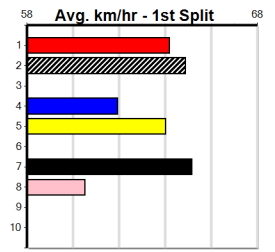

Sale

9

7:30PM

(VIC time)

SALE FOODWORKS

Distance: 510m, Race Type: Mixed 3/4, Total Prizemoney: $3,875
1st: $2,600, 2nd: $800, 3rd: $400, 4th: $75

DR. ASHER (5) captured the track record here last week and a clean getaway will see him score again. SEPHORA BALE (7) is a powerful type and she is a good anchor for top 3 in a SRM. DR EVERGREEN (4) is a solid place hope.

Watchdog Tips: **5** **7** **4** **2** **Bet:** **Trifecta 5/7/4 ($10 - 100%)**

Form Box	Wgt	Dist	Track	Date	Time	BON	Margin	1st/2nd (Time)	PIR	Checked	Comment	WR	Split 1	S/P	Grade

DR. QUEENIE [3] *** SCRATCHED *** $7.50

BD Bitch May-22 Sire: FERAL FRANKY Dam: DR. MUMMA
Owner(s): DOCTORS KENNELS (SYN), J McMahon, J Gill Trainer: Emily McMahon (Darriman)
Winning Distances: < 300m (0) 300 - 399m (1) 400 - 499m (2) 500 - 599m (3) 600 - 699m (0) > 700m (0)
Winning Weights: 30.0(1) 30.1(1) 30.5(1) 30.6(2) 30.8(1)

8th (7)	30.2	350	HVL	R11	13-Mar-24	19.74	19.43	3.5L SONIC DIESEL (19.50)	M/8	.	.	.	6.72	$7.30	X45
1st (1)	30.0	510	SLE	R7	17-Mar-24	28.81	28.69	10.00 DR. CREDENCE (29.49)	M/211	.	.	.	9.21	$1.50	RWH
1st (8)	30.6	510	SLE	R5	24-Mar-24	28.96	28.72	3.5L DR. FARRAH (29.19)	M/211	.	.	.	9.22	$2.20	RWF
4th (2)	31.1	460	WGL	R9	02-Apr-24	26.37	25.54	4.25L AERO RICCARTEON (26.09)	M/566	.	.	.	6.69	$2.60	5
6th (5)	31.5	460	WGL	R9	09-Apr-24	26.56	25.60	7.50L DR. ASHER (26.06)	M/767	.	.	.	6.86	$7.90	5H
6th (6)	31.8	460	WGL	R7	16-Apr-24	26.25	25.63	5.50L DR. UNITED (25.89)	M/878	.	.	.	6.69	$7.10	5
6th (1)	31.9	435	SLE	R7	28-Apr-24	25.64	24.19	14.00 SASSY SWAN (24.71)	M/567	.	.	.	5.37	$1.90	5
7th (3)	33.2	435	SLE	R11	05-Jun-24	25.29	24.37	13.00 SPRINGVIEW NOAH (24.40)	M/488	.	.	.	5.39	$4.70	5

Last 3 wins NOT included above

1st (1)	30.5	350	HVL	R1	11-Feb-24	19.36	19.10	5.50L DR. RIO (19.73)	M/2	.	.	.	6.67	$3.80	X67
1st (8)	30.6	510	SLE	R3	18-Feb-24	29.17	28.90	2.00L DAINTREE GRANITE (29.30)	M/111	.	.	.	9.16	$1.90	X67H
1st (8)	30.1	450	TRA	R9	08-Mar-24	25.39	24.98	1.00L MY JUANITA (25.46)	M/531	.	SW	.	6.70	$6.30	5

Box History

Bx	1st	2nd	3rd	4th	5th	6th	7th	8th
1	2						1	
2				1				
3				1				1
4				1	1			
5						1		
6						1		
7								1
8	4							

Prize Best Starts	$13920.00
Trk/Dts	28.81(1)-17/3/24
APM	15-6-0-0 4-3-0-0 7390