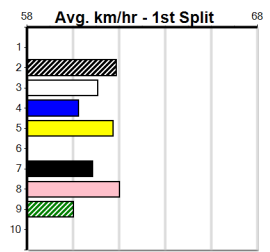

Sale
1
4:44PM
(VIC time)

JOHN ELLIMAN REAL ESTATE

Distance: 435m, Race Type: Maiden, Total Prizemoney: $2,535
1st: $1,680, 2nd: $520, 3rd: $260, 4th: $75

DAINTREE KIMBA (7) showed some improvement when placed here last time and she will find this a tad easier. BONIECKI (3) was solidly placed three runs back and he can settle near the speed, while MANTRA DE GOEY (1) is drawn to get the breaks

Watchdog Tips: **7** **3** **1** **2** **Bet:** **Win 7**

Form Box	Wgt	Dist	Track	Date	Time	BON	Margin	1st/2nd (Time)	PIR	Checked	Comment	W/R	Split 1	S/P	Grade		
1	MANTRA DE GOEY [M] No luck on debut, better for the run, threat $4.20																
	BK	Dog	Aug-22		Sire: AUSSIE INFRARED		Dam: SWEET WATERLOO		Trainer: Graeme Jose (Catani)								
	Owner(s): HEY YOU (SYN), T Jose, G Jose																
	Winning Distances: < 300m (0) 300 - 399m (0) 400 - 499m (0) 500 - 599m (0) 600 - 699m (0) > 700m (0)																
	Winning Weights:																
	7th (4)	31.2	435	SLE	R1	02-Jun-24	26.20	24.37	19.00	ELITE DARA (24.89)	M/777			6.14	$4.20	M	
	Last 3 wins NOT included above																
	Box History																
	Prize Best Starts Trk/Dts APM																
	2	PARUMBA DAWN [M] Far from disgraced on debut, must keep safe $10.00															
BK		Bitch	Apr-22		Sire: HARD STYLE RICO		Dam: POPPY TALK		Trainer: Eddie Lieshout (Drouin West)								
Owner(s): E Lieshout																	
Winning Distances: < 300m (0) 300 - 399m (0) 400 - 499m (0) 500 - 599m (0) 600 - 699m (0) > 700m (0)																	
Winning Weights:																	
3rd (2)		28.5	400	WGL	R3	14-May-24	23.44	22.61	0.50L	ODIN BALE (23.42)	M/44			8.79	$9.60	M	
Last 3 wins NOT included above																	
Box History																	
Prize Best Starts Trk/Dts APM																	
3		BONIECKI [M] Solidly placed three runs back, clear danger $6.50															
	RF	Dog	Apr-22		Sire: FERNANDO BALE		Dam: BIVOUCAC		Trainer: Chris Johannsen (Devon Meadow)								
	Owner(s): W Mcneil																
	Winning Distances: < 300m (0) 300 - 399m (0) 400 - 499m (0) 500 - 599m (0) 600 - 699m (0) > 700m (0)																
	Winning Weights:																
	4th (8)	31.5	400	WGL	R2	23-Apr-24	23.06	22.71	3.75L	SMOKIN' PADDY (22.80)	M/34	SW		8.58	$12.90	M	
	5th (4)	31.4	400	WGL	R2	30-Apr-24	23.45	22.27	8.00L	HOW HIGH CONGA (22.90)	M/67			9.01	$5.40	M	
	2nd (2)	30.7	435	SLE	R1	12-May-24	24.93	24.08	5.50L	RIBERO (24.56)	Q/222			5.26	$9.90	M	
	6th (5)	30.6	435	SLE	R1	19-May-24	25.62	24.45	8.50L	JUMBUK DENNIS (25.03)	M/366			5.48	$4.50	M	
	4th (2)	30.7	435	SLE	R2	26-May-24	25.36	24.46	9.50L	DAINTREE PEDRO (24.72)	M/655			5.58	$3.80	M	
Last 3 wins NOT included above																	
Box History																	
Prize Best Starts Trk/Dts APM																	
4	CHEWY CHARLIE [M] Steadily placed on debut, needs it easier $16.00																
	WBK	Dog	Jan-22		Sire: TOMMY SHELBY		Dam: FLORAL LACE		Trainer: Maria Musselwhite (Lindenow)								
	Owner(s): G Miltos																
	Winning Distances: < 300m (0) 300 - 399m (0) 400 - 499m (0) 500 - 599m (0) 600 - 699m (0) > 700m (0)																
	Winning Weights:																
	3rd (3)	32.8	435	SLE	R3	05-Jun-24	25.47	24.37	7.00L	TILLY GIRL (25.00)	M/333			5.45	$3.90	M	
	Last 3 wins NOT included above																
	Box History																
	Prize Best Starts Trk/Dts APM																
	5	PRETTY TREASURE [M] One paced to date, draw is a worry, next time $12.00															
BK		Bitch	Mar-22		Sire: SHIMA SHINE		Dam: MEPUNGA GAL		Trainer: Craig Treasure (Moe)								
Owner(s): C Treasure																	
Winning Distances: < 300m (0) 300 - 399m (0) 400 - 499m (0) 500 - 599m (0) 600 - 699m (0) > 700m (0)																	
Winning Weights:																	
5th (5)		29.0	400	WGL	R1	28-May-24	23.37	22.34	4.25L	SECRET WITHIN (23.08)	S/33			8.69	$36.60	M	
4th (8)		29.2	435	SLE	R1	02-Jun-24	25.64	24.37	11.00	ELITE DARA (24.89)	M/234			5.44	$10.40	M	
Last 3 wins NOT included above																	
Box History																	
Prize Best Starts Trk/Dts APM