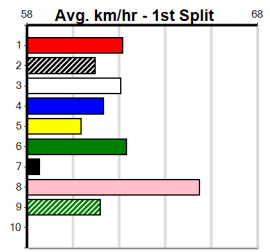

SPORTSBET HT1

Distance: 510m, Race Type: Mixed 6/7 Heat, Total Prizemoney: $3,340
1st: $2,230, 2nd: $690, 3rd: $345, 4th: $75

BOURNE SID (4) has been solidly placed in his past four and he should appreciate the rise in distance. HAMISH ROSE (7) is an improving type and he too should be suited to this distance range. DAINTREE CHIEF (8) can stay wide in his races.

Watchdog Tips: 4 7 8 6 **Bet:** Win 4

1

Form Box	Wgt	Dist	Track	Date	Time	BON	Margin	1st/2nd (Time)	PIR	Checked	Comment	WR	Split 1	S/P	Grade	
BE LITTLE [6] $12.00																
Hasn't won for some time now, prefer to watch																
BK Dog Nov-20 Sire: BERNARDO Dam: ZIPPING TINA Trainer: Gary Mcmillan (Nambrok)																
Owner(s): G Mcmillan																
Winning Distances: < 300m (0) 300 - 399m (2) 400 - 499m (0) 500 - 599m (0) 600 - 699m (0) > 700m (0)																
Winning Weights: 31.4(1) 31.5(1)																
2nd (2) 30.9 510 SLE R7 10-Apr-24 29.39 29.19 3.00L BEAR HAND (29.19) Q/222 . . . . . 9.48 $40.80 X67																
7th (5) 31.2 450 TRA R8 17-Apr-24 25.73 25.09 9.50L DR. KENNETH (25.09) M/466 . . . . . 6.84 $32.60 X67																
5th (6) 30.8 350 TRA R10 29-Apr-24 20.46 19.92 2.00L HAY RILEY (20.32) M/45 . . . . . 6.85 $6.30 T3-6																
4th (4) 30.2 300 HVL R9 03-May-24 17.38 16.90 2.25L FEROCIOUS SANDY (17.23) S/6 . . . . . 4.11 $5.90 T3-6																
5th (1) 30.4 300 HVL R9 10-May-24 17.53 16.89 6.50L QUEEN MAGGIE (17.10) M/4 . . . . . 4.11 $3.50 T3-6																
3rd (3) 30.9 435 SLE R5 22-May-24 25.10 24.63 3.00L JOY RIDE (24.89) Q/442 . . . . . 5.46 $13.50 X67																
3rd (8) 30.5 350 HVL R10 29-May-24 19.94 19.45 3.75L CYCLONE NICK (19.69) M/3 . . . . . 6.84 $3.20 6G																
4th (7) 30.8 395 TRA R11 03-Jun-24 23.15 22.68 4.50L SKY BLAZER (22.86) Q/245 . . . . . 3.87 $18.80 6G																
Last 3 wins NOT included above																
1st (8) 31.4 300 HVL R2 29-May-23 17.08 16.78 2.00L OHANA RANADI (17.21) Q/1 . . . . . 3.97 $7.10 T3-M																
1st (2) 31.5 350 TRA R2 31-Jul-23 20.18 20.18 2.00L HOPES AND DREAMS (20.32) M/22 . . . . . 6.81 $2.40 7																
<table border="1" style="width: 100%; border-collapse: collapse;"> <thead> <tr> <th>Bx</th><th>1st</th><th>2nd</th><th>3rd</th><th>4th</th><th>5th</th><th>6th</th><th>7th</th><th>8th</th> </tr> </thead> <tbody> <tr><td>1</td><td></td><td></td><td>3</td><td></td><td>1</td><td></td><td></td><td></td></tr> <tr><td>2</td><td>1</td><td>2</td><td>2</td><td>1</td><td>1</td><td></td><td>1</td><td>1</td></tr> <tr><td>3</td><td></td><td>2</td><td>3</td><td>1</td><td></td><td></td><td></td><td></td></tr> <tr><td>4</td><td></td><td></td><td>1</td><td>1</td><td>1</td><td></td><td>1</td><td></td></tr> <tr><td>5</td><td></td><td></td><td></td><td>2</td><td></td><td>1</td><td>1</td><td></td></tr> <tr><td>6</td><td></td><td>2</td><td>1</td><td></td><td>3</td><td></td><td></td><td></td></tr> <tr><td>7</td><td></td><td>1</td><td>1</td><td>5</td><td>2</td><td>1</td><td>1</td><td></td></tr> <tr><td>8</td><td>1</td><td></td><td></td><td></td><td></td><td>2</td><td></td><td></td></tr> </tbody> </table>																

2

Form Box	Wgt	Dist	Track	Date	Time	BON	Margin	1st/2nd (Time)	PIR	Checked	Comment	WR	Split 1	S/P	Grade	
LAKEVIEW DECEAH [7] $7.50																
Better than her past few runs, place claims																
WF Bitch Feb-22 Sire: FERNANDO BALE Dam: LAKEVIEW MAISEY Trainer: Luke Whelan (Metung)																
Owner(s): Lakeview kennels (SYN), L Whelan, M Whelan, P Whelan																
Winning Distances: < 300m (0) 300 - 399m (1) 400 - 499m (0) 500 - 599m (0) 600 - 699m (0) > 700m (0)																
Winning Weights: 26.6(1)																
7th (1) 27.0 435 SLE R2 04-Feb-24 25.82 24.19 9.00L CRISSY HAND (25.20) Q/177 . . . . . 5.30 $5.80 M																
1st (3) 26.6 395 TRA R1 01-May-24 22.37 21.88 0.25L SACRED SWORD (22.38) M/111 . . . . . 3.75 $4.80 M																
8th (4) 26.7 435 SLE R4 08-May-24 25.57 24.32 12.00 DAINTREE CHIEF (24.79) M/888 . . . . . 5.59 $6.70 7																
3rd (5) 27.0 395 TRA R9 15-May-24 22.64 22.19 3.5L ABSOLUTE HAZE (22.40) M/545 . . . . . 3.93 $10.90 X67																
7th (7) 27.2 435 SLE R9 22-May-24 25.63 24.63 15.00 DR. ERICA (24.63) M/477 . . . . . VO 5.36 $5.30 X67																
6th (4) 27.0 510 SLE R4 02-Jun-24 29.74 28.83 11.00 LAKEVIEW JAN (29.01) M/656 . . . . . 9.66 $16.20 X67																
Last 3 wins NOT included above																
<table border="1" style="width: 100%; border-collapse: collapse;"> <thead> <tr> <th>Bx</th><th>1st</th><th>2nd</th><th>3rd</th><th>4th</th><th>5th</th><th>6th</th><th>7th</th><th>8th</th> </tr> </thead> <tbody> <tr><td>1</td><td></td><td></td><td></td><td></td><td></td><td></td><td>1</td><td></td></tr> <tr><td>2</td><td></td><td></td><td></td><td></td><td></td><td></td><td></td><td></td></tr> <tr><td>3</td><td>1</td><td></td><td></td><td></td><td></td><td></td><td></td><td></td></tr> <tr><td>4</td><td></td><td></td><td></td><td></td><td></td><td>1</td><td></td><td>1</td></tr> <tr><td>5</td><td></td><td></td><td>1</td><td></td><td></td><td></td><td></td><td></td></tr> <tr><td>6</td><td></td><td></td><td></td><td></td><td></td><td></td><td></td><td></td></tr> <tr><td>7</td><td></td><td></td><td></td><td></td><td></td><td></td><td>1</td><td></td></tr> <tr><td>8</td><td></td><td></td><td></td><td></td><td></td><td></td><td></td><td></td></tr> </tbody> </table>