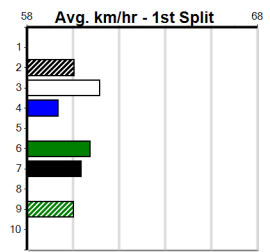

Sale

2

5:05PM

(VIC time)

JEN'S FLOWERS

Distance: 435m, Race Type: Maiden, Total Prizemoney: $2,535
1st: $1,680, 2nd: $520, 3rd: $260, 4th: $75

SAND DUNES (6) has been handily placed in her three runs to date and she can assume control soon after box rise. MY POOH BEAR (5) was injured on debut and she will be much better for the run. DAINTREE PISTOL (2) has solid claims

Watchdog Tips: **6** **5** **2** **1** **Bet:** Box Trifecta 1,2,5,6 ($10 for 41.67%)

Form Box	Wgt	Dist	Track	Date	Time	BON	Margin	1st/2nd (Time)	PIR	Checked	Comment	W/R	Split 1	S/P	Grade		
1	PAW CHEYENNE (NSW) [M] No luck on debut, can make amends, respect $6.00																
	BK	Bitch	Jul-22		Sire: CHRISTO BALE		Dam: DYNA GERTIE		Trainer: Deborah Coleman (Lara)								
	Owner(s): B Wheeler																
	Winning Distances: < 300m (0) 300 - 399m (0) 400 - 499m (0) 500 - 599m (0) 600 - 699m (0) > 700m (0)																
	Winning Weights:																
	7th (4)	27.0	395	TRA	R2	15-May-24	23.24	22.19	11.00	BEGGIN' (22.49)	M/788			3.98	$12.10	M	
	Last 3 wins NOT included above																
	Box History																
	Bx	1st	2nd	3rd	4th	5th	6th	7th	8th								
	1																
2																	
3																	
4														1			
5																	
6																	
7																	
8																	
Prize																	
Best																	
Starts	1-0-0-0																
Trk/Dts	0-0-0-0																
APM	0																
2	DAINTREE PISTOL [M] Strong efforts in her past two, can threaten $7.50																
	BK	Bitch	Oct-22		Sire: FERAL FRANKY		Dam: WHISTLING BULLET		Trainer: Gary Joske (Yinnar)								
	Owner(s): LUCKY ELEVEN (SYN), K Joske, G Joske																
	Winning Distances: < 300m (0) 300 - 399m (0) 400 - 499m (0) 500 - 599m (0) 600 - 699m (0) > 700m (0)																
	Winning Weights:																
	7th (2)	28.1	400	WGL	R1	28-May-24	23.47	22.34	6.00L	SECRET WITHIN (23.08)	M/77			8.98	$12.70	M	
	2nd (3)	27.4	435	SLE	R1	02-Jun-24	25.53	24.37	9.50L	ELITE DARA (24.89)	M/445			5.72	$6.30	M	
	3rd (4)	27.3	435	SLE	R2	05-Jun-24	25.21	24.37	3.25L	POPPY'S PAL (24.99)	M/534		SW	5.44	$8.70	M	
	Last 3 wins NOT included above																
	Box History																
Bx	1st	2nd	3rd	4th	5th	6th	7th	8th									
1																	
2														1			
3			1														
4				1													
5																	
6																	
7																	
8																	
Prize																	
Best																	
Starts	3-0-1-1																
Trk/Dts	2-0-1-1																
APM	780																
3	COLLINDA LAW [M] Still learning, needs room early, place $8.00																
	BK	Dog	May-22		Sire: ASTON DEE BEE		Dam: AUDACIOUS BELL		Trainer: Stephanie Tyler (Boisdale)								
	Owner(s): S Tyler																
	Winning Distances: < 300m (0) 300 - 399m (0) 400 - 499m (0) 500 - 599m (0) 600 - 699m (0) > 700m (0)																
	Winning Weights:																
	6th (7)	35.0	435	SLE	R2	08-May-24	25.58	24.32	14.00	LITTLE MEG (24.65)	M/875			5.74	$4.60	M	
	4th (1)	35.4	435	SLE	R2	05-Jun-24	25.21	24.37	3.25L	POPPY'S PAL (24.99)	M/323			5.40	$2.20	M	
	Last 3 wins NOT included above																
	Box History																
	Bx	1st	2nd	3rd	4th	5th	6th	7th	8th								
1																	
2																	
3																	
4																	
5																	
6																	
7														1			
8																	
Prize																	
Best																	
Starts	2-0-0-0																
Trk/Dts	2-0-0-0																
APM	75