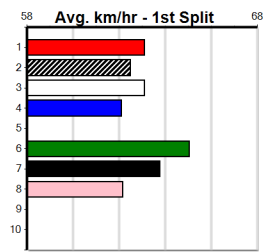

Sale
11
8:10PM
(VIC time)

ROTTI SECURITY SALE

Distance: 435m, Race Type: Grade 5, Total Prizemoney: $2,925
1st: $1,950, 2nd: $600, 3rd: $300, 4th: $75

DR. BENEDICT (3) will find this easier than his most recent racing and he can assume control mid race. DR. HAROLD (2) has a solid turn of foot and he can follow the red through early. MALLY BOY (1) was dominant here last time out.

Watchdog Tips: **3** **2** **1** **7** **Bet:** **Win 3**

1

MALLY BOY (WA)[5] **Dominant here last time, can lead them up, danger** **$3.60**

BK Dog Nov-21 Sire: FLYING RICCIARDO Dam: FINE CHAMPAN Trainer: Maria Musselwhite (Lindenow)

Owner(s): L Traynor
Winning Distances: < 300m (0) 300 - 399m (2) 400 - 499m (1) 500 - 599m (0) 600 - 699m (0) > 700m (0)
Winning Weights: 30.8(1) 30.9(1) 31.3(1)

Run	Dist	Wgt	Track	Date	Time	Margin	1st/2nd (Time)	PIR	Checked	Comment	W/R	Split 1	S/P	Grade
2nd (7)	31.2	435	SLE	R3	10-Apr-24	25.38	24.59	4.50L DAINTREE VISION (25.08)	M/332			5.37	$1.70	7
4th (5)	30.9	435	SLE	R4	14-Apr-24	25.34	24.32	11.00 ASTON CORLEONE (24.63)	M/444			5.32	$14.00	X67H
7th (2)	30.8	400	WGL	R9	25-Apr-24	23.16	22.52	9.50L NEED A PILOT (22.52)	M/66			8.63	$4.80	7
1st (7)	30.9	395	TRA	R9	06-May-24	22.33	22.33	2.50L GASKIN BALE (22.50)	Q/111			3.78	$2.00	T3-7
4th (7)	30.7	395	TRA	R10	13-May-24	22.72	22.53	2.75L BALLYMOTE (22.53)	M/222			3.83	$1.90	6G
2nd (6)	31.1	435	SLE	R9	22-May-24	24.69	24.63	1.00L DR. ERICA (24.63)	M/222			5.25	$3.70	X67
4th (7)	30.8	435	SLE	R10	26-May-24	25.02	24.46	2.25L SOUTHERN LAW (24.86)	M/211			5.31	$3.70	6G
1st (7)	30.8	435	SLE	R10	05-Jun-24	24.82	24.37	2.75L JOY RIDE (25.01)	M/111			5.29	$2.00	6G

Last 3 wins NOT included above

Run	Dist	Wgt	Track	Date	Time	Margin	1st/2nd (Time)	PIR	Checked	Comment	W/R	Split 1	S/P	Grade
1st (5)	31.3	350	TRA	R1	08-Nov-23	19.99	19.51	1.5L STEVIE'S GIRL (20.08)	M/32			6.63	$3.00	M

Box History

Bx	1st	2nd	3rd	4th	5th	6th	7th	8th
1		3						1
2		1						1
3						1		
4			1					2
5	1		1	1				1
6		2	1	1	1			1
7	2	1		2				1
8		3		1	1			1

Prize Best Starts	$10620.00
Trk/Dts	24.82(7)-5/6/24
APM	32-3-10-3
	12-1-5-0
	5695