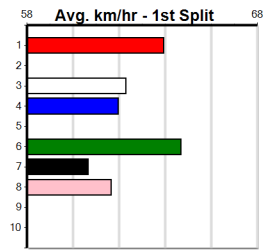

Sale

3

5:28PM

(VIC time)

ROCKYS SOLAR SALE

Distance: 435m, Race Type: Grade 7, Total Prizemoney: $2,925
1st: $1,950, 2nd: $600, 3rd: $300, 4th: $75

SECRET WITHIN (1) has turned in two strong performances to date and she just needs some room in the early stages. OH MY PIE (2) comes here with solid Traralgon form and she will be prominent throughout. KEEP ME CLOSE (6) has claims

Watchdog Tips: **1** **2** **6** **4** **Bet:** **Win 1**

1

SECRET WITHIN (NSW)[7] **Impressive type, just needs room in the 1st 50m** **$2.50**
BK Bitch Apr-22 Sire: MAGIC SPRITE Dam: DAWN JUAN Trainer: Peter Schofield (Hazelwood)
Owner(s): P Borg
Winning Distances: < 300m (0) 300 - 399m (0) 400 - 499m (1) 500 - 599m (0) 600 - 699m (0) > 700m (0)
Winning Weights: 25.3(1)
2nd (4) 25.2 400 WGL R1 21-May-24 23.31 22.56 3.75L RED ED (23.06) M/22 8.78 $1.50 M
1st (8) 25.3 400 WGL R1 28-May-24 23.08 22.34 2.75L COOL WHITE (23.26) M/22 8.48 $3.50 M
Last 3 wins NOT included above

Box History

Bx	1st	2nd	3rd	4th	5th	6th	7th	8th
1								
2								
3								
4		1						
5								
6								
7								
8	1							

Prize Best	$2200.00
Starts	FSH 2-1-1-0
Trk/Dts	0-0-0-0
APM	2200

2

OH MY PIE [7] **Strong Traralgon form, gets the gun run, danger** **$3.40**
BK Bitch Apr-22 Sire: ORSON ALLEN Dam: CHAMPAGNE CHASER Trainer: Leanne Burke (Alberton West)
Owner(s): L Clarke
Winning Distances: < 300m (0) 300 - 399m (1) 400 - 499m (0) 500 - 599m (0) 600 - 699m (0) > 700m (0)
Winning Weights: 30.0(1)
1st (8) 30.0 395 TRA R4 17-Apr-24 22.33 22.22 0.50L HOT HAILEY (22.36) M/221 SW 3.81 $16.50 M
F (4) 29.5 395 TRA R2 01-May-24 0.00 21.88 . ABUNDANT LUMENS (22.59) M/62 VO 3.83 $6.70 7
2nd (6) 29.3 395 TRA R9 15-May-24 22.52 22.19 1.75L ABSOLUTE HAZE (22.40) M/222 3.90 $6.50 X67
8th (5) 29.4 450 TRA R5 29-May-24 25.90 25.07 8.00L SODA HAWK (25.36) M/566 6.83 $8.20 X67
Last 3 wins NOT included above

Box History

Bx	1st	2nd	3rd	4th	5th	6th	7th	8th
1								
2								
3								
4								
5								1
6		1						
7								
8	1							

Prize Best	$2280.00
Starts	FSH 4-1-1-0
Trk/Dts	0-0-0-0
APM	1944

3

HAPPY SHOSHONE [7] ***** SCRATCHED ***** **$10.00**
BK Dog Mar-22 Sire: FERNANDO BLUEY Dam: JACQUI SHOSHONE Trainer: Corey Fulford (Maffra)
Owner(s): C Fulford
Winning Distances: < 300m (0) 300 - 399m (0) 400 - 499m (1) 500 - 599m (0) 600 - 699m (0) > 700m (0)
Winning Weights: 27.8(1)
4th (1) 27.6 460 WGL R1 15-Mar-24 26.89 25.86 7.50L PONTING (26.39) M/333 6.81 $5.20 M
8th (5) 27.5 460 WGL R1 19-Mar-24 27.32 25.90 18.00 GRIDLOCKED (26.11) M/746 6.93 $34.40 M
1st (4) 27.8 400 WGL R2 30-Mar-24 23.03 22.74 2.00L IT'S NOT MESSI (23.17) M/33 8.56 $5.30 M
4th (7) 27.9 510 SLE R5 05-Apr-24 30.12 29.19 1.00L DE GOEY PIE (30.05) M/211 9.43 $3.10 X67
7th (3) 28.0 435 SLE R4 14-Apr-24 25.44 24.32 12.00 ASTON CORLEONE (24.63) M/555 SW 5.39 $21.30 X67H
3rd (4) 27.9 350 TRA R2 22-Apr-24 20.28 19.86 4.00L NOLAN BALE (20.01) M/32 6.74 $5.80 T3-7
4th (8) 27.6 400 WGL R9 25-Apr-24 22.95 22.52 6.50L NEED A PILOT (22.52) M/33 8.48 $5.70 7
4th (1) 27.4 435 SLE R4 05-Jun-24 25.10 24.37 4.25L RYDER'S MAGIC (24.81) M/336 5.35 $8.40 7
Last 3 wins NOT included above

Box History

Bx	1st	2nd	3rd	4th	5th	6th	7th	8th
1		1						
2				1				
3		1						1
4	1		1	1	1			
5								1
6					1			
7					1			
8					1			

Prize Best	$2805.00
Starts	NBT 15-1-2-1
Trk/Dts	5-0-0-0
APM	1491