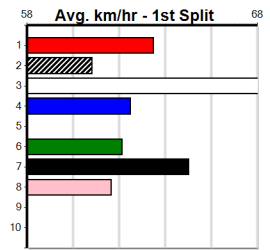

Sale
4
5:43PM
(VIC time)

ZIENNA HAIRDRESSERS (2-3 WINS)

Distance: 435m, Race Type: Restricted Win, Total Prizemoney: $2,925
1st: $1,950, 2nd: $600, 3rd: $300, 4th: $75

NATALIE BALE (3) has blown away her rivals in her past two at Geelong and she appears to be a nice type. COLLINDA AIR (6) showed good early burn here last time and she will be in the mix throughout.

Watchdog Tips: **3** **6** **4** **1** **Bet:** **Win 3**

1

MARAIS BALE (NSW)[6] **Capable but may push up the track, place best** **$4.60**
BD Bitch May-22 Sire: CHRISTO BALE Dam: HAE ALLEN Trainer: Rebecca Gibbons (Avalon)
Owner(s): B Wheeler
Winning Distances: < 300m (0) 300 - 399m (0) 400 - 499m (2) 500 - 599m (0) 600 - 699m (0) > 700m (0)
Winning Weights: 26.2(1) 26.6(1)

Form	Box	Wgt	Dist	Track	Date	Time	BON	Margin	1st/2nd (Time)	PIR	Checked	Comment	W/R	Split 1	S/P	Grade
5th	(4)	26.7	435	SLE	R1	07-Apr-24	25.02	24.50	5.50L JOHNSON STREET (24.65)	M/255	.	.	.	5.20	$5.90	M
2nd	(7)	26.7	435	SLE	R1	14-Apr-24	24.84	24.32	3.25L JOROGUMO (24.63)	M/222	.	.	.	5.35	$6.30	M
2nd	(3)	26.5	390	BAL	R2	22-Apr-24	22.91	22.24	1.75L REMO ADALLI (22.79)	S/43	.	.	.	8.73	$2.10	T3-M
3rd	(2)	26.3	400	GEL	R3	27-Apr-24	22.88	22.35	3.5L BLANK SLATE (22.65)	M/33	.	.	.	8.72	$2.50	M
1st	(3)	26.2	400	GEL	R3	03-May-24	22.70	22.45	0.75L NACHO PROBLEM (22.74)	M/11	.	SW	.	8.45	$3.90	MH
F	(4)	26.2	400	GEL	R5	10-May-24	0.00	22.76	SERIAL STICKER (22.90)	.	.	V10	.	.	$7.50	MF
1st	(6)	26.6	460	GEL	R5	23-May-24	26.08	25.52	1.25L CERSEI'S BOY (26.16)	Q/111	.	SW	.	6.58	$5.10	X67
4th	(4)	27.0	460	GEL	R2	01-Jun-24	26.78	25.64	12.00 RUXTON FLAME (25.99)	M/454	.	.	.	6.80	$6.00	X67

Last 3 wins NOT included above

Bx	1st	2nd	3rd	4th	5th	6th	7th	8th
1								
2			1					
3	1	1						
4				1	1			
5								
6	1							
7		1						
8								

Prize	$4805.00
Best	NBT
Starts	8-2-2-1
Trk/Dts	2-0-1-0
APM	4249

2

SMOOTH COLLINDA [6] **Likely to get crowded early on, next time** **$16.00**
F Dog May-22 Sire: ASTON DEE BEE Dam: AUDACIOUS BELL Trainer: Samuel Tyler (Boisdale)
Owner(s): S Tyler
Winning Distances: < 300m (0) 300 - 399m (0) 400 - 499m (2) 500 - 599m (0) 600 - 699m (0) > 700m (0)
Winning Weights: 35.6(1) 35.9(1)

Form	Box	Wgt	Dist	Track	Date	Time	BON	Margin	1st/2nd (Time)	PIR	Checked	Comment	W/R	Split 1	S/P	Grade
1st	(7)	35.9	435	SLE	R2	27-Mar-24	25.02	24.59	7.50L JESSICA GEM (25.52)	S/711	.	.	.	5.55	$1.90	M
5th	(5)	35.4	460	WGL	R7	04-Apr-24	26.76	26.18	8.00L TARGET RANGE (26.21)	M/655	.	.	.	6.92	$6.20	T3-RW
3rd	(2)	35.4	460	WGL	R9	13-Apr-24	26.50	25.95	1.75L CHESTER CAMPBELL (26.39)	S/422	.	.	.	6.80	$9.40	X67
6th	(2)	35.6	460	WGL	R4	18-Apr-24	26.76	26.19	8.00L MAY SO DREAMING (26.22)	M/667	.	.	.	6.89	$4.50	T3-7
3rd	(3)	35.6	435	SLE	R9	24-Apr-24	25.09	24.60	5.50L COLLINDA RISE (24.73)	M/643	.	.	.	5.51	$9.70	X67
1st	(3)	35.6	460	WGL	R7	02-May-24	25.98	25.98	0.25L WEEONA STAR (26.00)	M/111	.	.	.	6.65	$9.70	T3-RW
3rd	(1)	36.0	435	SLE	R9	08-May-24	24.60	24.32	4.00L NEED A PILOT (24.32)	M/333	.	.	.	5.36	$8.40	6G
2nd	(7)	36.2	435	SLE	R9	05-Jun-24	24.89	24.37	1.00L PLAY LAB (24.82)	M/222	.	.	.	5.42	$6.50	6G

Last 3 wins NOT included above

Bx	1st	2nd	3rd	4th	5th	6th	7th	8th
1			1					
2						2		
3	1		1					
4			1					
5				1	1			
6								
7	1	1						
8								

Prize	$3640.00
Best	25.02(7)-27/3/24
Starts	11-2-1-5
Trk/Dts	6-1-1-3
APM	2808