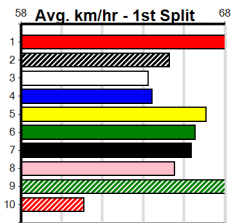

JVDM GREEN LIGHT ON PODCAST

Distance: 350m, Race Type: Grade 5, Total Prizemoney: $2,925
1st: $1,950, 2nd: $600, 3rd: $300, 4th: $75

7

12:58PM
(VIC time)

ROWDAN (5) has produced lightning fast efforts here in 2 of his last 4 starts and he may only need some luck to salute in this. SUPER TONE (2) has recorded fast all the way wins in his last 2 starts and he could be prominent throughout.

Watchdog Tips: **5** **2** **1** **4** **Bet:** **Box Trifecta 1,2,5 ($10 for 166.67%)**