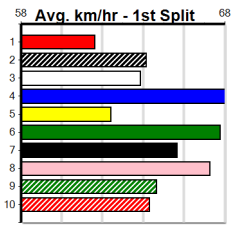

HAPPY 30TH JASON ADAMS

Distance: 300m, Race Type: Grade 5, Total Prizemoney: $2,925
1st: $1,950, 2nd: $600, 3rd: $300, 4th: $75

Watchdog Tips:

6

4

8

7

Bet:

Trifecta 6/4,7,8/2,4,7,8 ($10 - 111.11%)

BLUE CRISTALLE (6) can explode soon after box rise in her races and she could be the one to beat in this. REELING DOLLARS (4) showed good speed in his solid last start win here and he could be right in the finish again.

Main table containing race details for 10 races, including horse names, trainers, odds, and winning boxes.