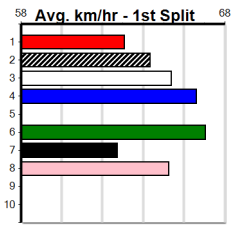

# MR HUMMER LIMOS (1-3 WINS)

Distance: 300m, Race Type: Restricted Win, Total Prizemoney: \$2,925  
1st: \$1,950, 2nd: \$600, 3rd: \$300, 4th: \$75