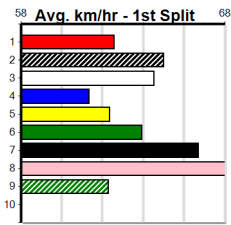

Healesville

GREYHOUND ADOPTION PROGRAM

Distance: 350m, Race Type: Mixed 6/7, Total Prizemoney: $2,925
1st: $1,950, 2nd: $600, 3rd: $300, 4th: $75

2

11:15AM

(VIC time)

FLYING GENERAL (8) recorded a fast debut win here last start and he looks very hard to beat again in this. FROG MARCH (1) posted a good debut win 3 starts back and he could feature in the finish from the gun draw here.

Watchdog Tips:

8

1

3

4

Bet:

Trifecta 8/1,3,4/1,3,4,5 ($10 - 111.11%)