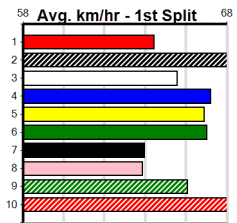

OUTER EAST FOOTBALL NETBALL COMP

Distance: 350m, Race Type: Grade 5, Total Prizemoney: $2,925
1st: $1,950, 2nd: $600, 3rd: $300, 4th: $75

6

12:36PM

(VIC time)

MILE A MINUTE (5) is a huge talent and he looks like the one to beat after his fast Warragul win 4 starts back. ALL POWER (1) recorded some solid placings prior to his injury last start and he could challenge from his gun draw first up.

Watchdog Tips:

5

1

3

6

Bet:

Win 5