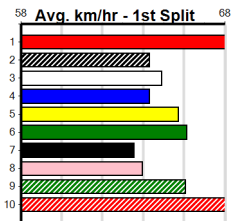

DOWNLOAD THE WATCHDOG APP

Distance: 350m, Race Type: Grade 5, Total Prizemoney: $2,925
1st: $1,950, 2nd: $600, 3rd: $300, 4th: $75

5

12:19PM
(VIC time)

NEED YOU NOW (7) has posted explosive wins in 2 of his last 3 starts and he could be the one to beat again here. KENTUCKY GUS (8) has been racing in great fashion of late and he is drawn to be right in the finish in this.

Watchdog Tips: **7** **8** **4** **5** **Bet:** **Quinella 7/8 ($10 for 1000%)**