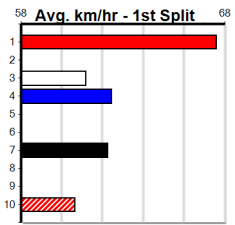

Healesville

SPORTSBET NOBODY DOES IT EASIER

Distance: 300m, Race Type: Maiden, Total Prizemoney: $2,535
1st: $1,680, 2nd: $520, 3rd: $260, 4th: $75

1

10:58AM

(VIC time)

PENNY ROSE (2) is a littermate of Black Thumb who was a solid debut winner and she could be right in the finish first up here. I'M WHAT'S NEXT (8) is the first runner out of a dam who had plenty of speed and he could challenge on debut.

Watchdog Tips: **2** **8** **4** **1** **Bet:** **Box Trifecta 1,2,4,8 ($10 for 41.67%)**

Form	Box	Weight	Dist	Track	Date	Time	BON	Margin	1st/2nd (Time)	PIR	Checked	Comment	W/R	Split 1	S/P	Grade	Winning Boxes									
1	DISCO GIZMO [M]																	1	2	3	4	5	6	7	8	
BK	D				Apr-22													Prize								
					GET IT GIZMO													Best								
					WONDERFUL WORLD													Starts								
																		Trk/Dst								
																		APM