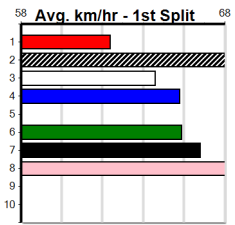

STRAIGHT RACING...GREAT RACING

Distance: 300m, Race Type: Free For All, Total Prizemoney: $3,360
1st: $2,250, 2nd: $690, 3rd: $345, 4th: $75

10

1:59PM

(VIC time)

GUNAI PRINCESS (4) has posted fast wins in her last 2 starts here and she may only need to step on even terms to make it 3 in a row today. SPOT FOX (3) has a huge motor once fully balanced and he can make his presence felt here.

Watchdog Tips: **4** **3** **8** **6** **Bet:** **Trifecta 3,4/3,4/6,8 ($10 - 250%)**