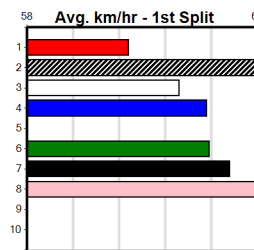

STRAIGHT RACING...GREAT RACING

Distance: 300m, Race Type: Free For All, Total Prizemoney: $3,360
1st: $2,250, 2nd: $690, 3rd: $345, 4th: $75

GUNAI PRINCESS (4) has posted fast wins in her last 2 starts here and she may only need to step on even terms to make it 3 in a row today. SPOT FOX (3) has a huge motor once fully balanced and he can make his presence felt here.

Watchdog Tips: 4 3 8 6 Bet: Trifecta 3,4/3,4/6,8 ($10 - 250%)

Main table containing race details for five races (1-5). Each race entry includes horse name, age, sex, sire, dam, winning distances, weights, and a list of recent race results with dates, times, and odds. Race 1: QUILLA REEF [4], Race 2: DUCHESS SAL [4], Race 3: SPOT FOX [4], Race 4: GUNAI PRINCESS [1], Race 5: VACANT BOX. Includes box history tables and prize money information for each race.