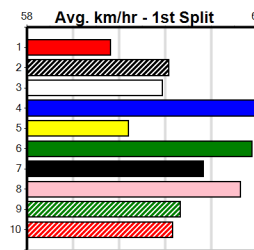

HAPPY 30TH JASON ADAMS

Distance: 300m, Race Type: Grade 5, Total Prizemoney: $2,925
1st: $1,950, 2nd: $600, 3rd: $300, 4th: $75

BLUE CRISTALLE (6) can explode soon after box rise in her races and she could be the one to beat in this. REELING DOLLARS (4) showed good speed in his solid last start win here and he could be right in the finish again.

Watchdog Tips: 6 4 8 7 Bet: Trifecta 6/4,7,8/2,4,7,8 ($10 - 111.11%)

LORD PANAMA (NSW)[5] Resuming, handy last start win, place hopes. $10.00
BK Dog Nov-21 Sire: SUPERIOR PANAMA Dam: CHAMPION MODEL Trainer: Owen MCGovern (Rosedale)
Winning Distances: < 300m (0) 300 - 399m (7) 400 - 499m (0) 500 - 599m (0) 600 - 699m (0) > 700m (0)
Winning Weights: 33.3(2) 33.4(2) 33.5(1) 33.6(1) 33.7(1)
Box History table and Prize Best Starts table included.

DASHING JEFF [5] Solid efforts in his last 2 starts, must respect. $8.50
BK Dog Jun-21 Sire: GET IT GIZMO Dam: ZIPPING LYRIC Trainer: Targ Pipczak (Melton South)
Winning Distances: < 300m (0) 300 - 399m (1) 400 - 499m (3) 500 - 599m (0) 600 - 699m (0) > 700m (0)
Winning Weights: 31.5(1) 31.9(1) 32.3(1) 32.5(1)
Box History table and Prize Best Starts table included.

OUR BOY MAESTRO [5] Can show smart mid race pace, cannot dismiss. $15.00
FW Dog May-21 Sire: FERNANDO BALE Dam: BETTA BALE Trainer: Sean Kennedy (Traralgon)
Winning Distances: < 300m (0) 300 - 399m (7) 400 - 499m (0) 500 - 599m (0) 600 - 699m (0) > 700m (0)
Winning Weights: 32.3(1) 32.5(1) 32.6(2) 32.7(2) 32.8(1)
Box History table and Prize Best Starts table included.

REELING DOLLARS (NSW)[5] Showed speed in solid win here last start, danger. $4.60
FBD Dog Apr-20 Sire: ZAMBORA BROCKIE Dam: SHOW ME DOLLARS Trainer: Leonie Dalton (Coldstream)
Winning Distances: < 300m (0) 300 - 399m (10) 400 - 499m (0) 500 - 599m (0) 600 - 699m (0) > 700m (0)
Winning Weights: 29.4(1) 30.3(2) 30.4(1) 30.6(2) 30.9(1) 31.1(1) 31.2(1) 31.7(1)
Box History table and Prize Best Starts table included.

TARYN'S BLUE [5] Needs to lead to show her best, maybe next time. $21.00
BE Bitch Sep-21 Sire: NOLEN Dam: MUZA'S ANGEL Trainer: Sharyn Combridge (Junction Villa)
Winning Distances: < 300m (0) 300 - 399m (5) 400 - 499m (0) 500 - 599m (0) 600 - 699m (0) > 700m (0)
Winning Weights: 26.2(1) 26.9(1) 27.1(2) 27.3(1)
Box History table and Prize Best Starts table included.