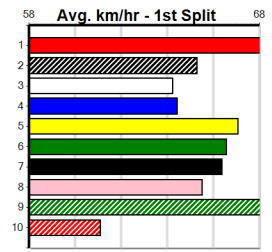

JVDM GREEN LIGHT ON PODCAST

Distance: 350m, Race Type: Grade 5, Total Prizemoney: $2,925
1st: $1,950, 2nd: $600, 3rd: $300, 4th: $75

ROWDAN (5) has produced lightning fast efforts here in 2 of his last 4 starts and he may only need some luck to salute in this. SUPER TONE (2) has recorded fast all the way wins in his last 2 starts and he could be prominent throughout.

Watchdog Tips: 5 2 1 4 Bet: Box Trifecta 1,2,5 ($10 for 166.67%)

ASSUME KEALY [5] Drawn to race on the speed throughout, chance. $7.00
BK Bitch Jan-19 Sire: ZOLTINA'S LEGACY Dam: ZOE
Owner(s): D Dawson
Trainer: Dale Dawson (Preston)
Winning Distances: < 300m (0) 300 - 399m (15) 400 - 499m (2) 500 - 599m (0) 600 - 699m (0) > 700m (0)
Box History table and Prize Best Starts table included.

SUPER TONE [5] Fast all the way wins in his last 2, major player. $3.60
BK Dog Aug-21 Sire: SHIMA SHINE Dam: MEPUNGA MIDGET
Owner(s): A Rippon
Trainer: Murray Collyer (Coburg East)
Winning Distances: < 300m (0) 300 - 399m (3) 400 - 499m (3) 500 - 599m (1) 600 - 699m (0) > 700m (0)
Box History table and Prize Best Starts table included.

QUIET LAKES [5] Handly placing last start but this looks harder. $15.00
BK Bitch Feb-21 Sire: BERNARDO Dam: KELSOS TENDERLEE
Owner(s): OUR FAMILY (SYN), B Selleck, D Selleck, J Selleck, H Selleck, J Lindsay, B Lindsay
Trainer: Debbie Selleck (Tooradin)
Winning Distances: < 300m (0) 300 - 399m (0) 400 - 499m (4) 500 - 599m (0) 600 - 699m (0) > 700m (0)
Box History table and Prize Best Starts table included.

SPECTRE BUSTER [5] Drawn to find too much trouble in this, needs luck $8.50
BE Dog Aug-21 Sire: FERNANDO BALE Dam: MEPUNGA SPECTRE
Owner(s): J Shaw
Trainer: James Shaw (Seymour)
Winning Distances: < 300m (0) 300 - 399m (2) 400 - 499m (1) 500 - 599m (1) 600 - 699m (0) > 700m (0)
Box History table and Prize Best Starts table included.

ROWDAN [5] Lightning efforts here in 2 of last 4, go close. $2.40
BEF Dog May-21 Sire: ORSON ALLEN Dam: INVICTUS GLORY
Owner(s): G Provost
Trainer: Tony Salpigtidis (Plenty)
Winning Distances: < 300m (0) 300 - 399m (6) 400 - 499m (0) 500 - 599m (0) 600 - 699m (0) > 700m (0)
Box History table and Prize Best Starts table included.