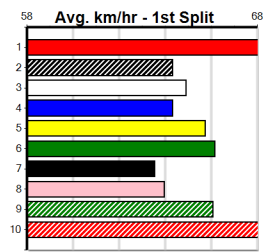

DOWNLOAD THE WATCHDOG APP

Distance: 350m, Race Type: Grade 5, Total Prizemoney: $2,925
1st: $1,950, 2nd: $600, 3rd: $300, 4th: $75

NEED YOU NOW (7) has posted explosive wins in 2 of his last 3 starts and he could be the one to beat again here. KENTUCKY GUS (8) has been racing in great fashion of late and he is drawn to be right in the finish in this.

Watchdog Tips: 7 8 4 5 Bet: Quinella 7/8 ($10 for 1000%)

CASHED OUT (TAS) [5] *** SCRATCHED *** $6.00
Owner(s): R Brittain
Trainer: Grant Walker (Warragul)
Winning Distances: < 300m (0) 300 - 399m (4) 400 - 499m (0) 500 - 599m (0) 600 - 699m (0) > 700m (0)
Winning Weights: 29.3(3) 30.4(1)
Race results table with columns: Form Box, Wgt, Dist, Track, Date, Time, BON, Margin, 1st/2nd (Time), PIR, Checked, Comment, W/R, Split 1, S/P, Grade.

JEREMY SPOKE [5] Been slow out and well beaten of late, tested. $26.00
Owner(s): Flight Facilities (SYN), R Wagenaar, A Wagenaar
Trainer: Rowan Wagenaar (Langwarrin)
Winning Distances: < 300m (0) 300 - 399m (0) 400 - 499m (0) 500 - 599m (3) 600 - 699m (0) > 700m (0)
Winning Weights: 33.0(1) 34.5(1) 34.6(1)
Race results table with columns: Form Box, Wgt, Dist, Track, Date, Time, BON, Margin, 1st/2nd (Time), PIR, Checked, Comment, W/R, Split 1, S/P, Grade.

ELSA JAY [5] Can show early speed but place looks best. $21.00
Owner(s): D Jarvis
Trainer: Donald Jarvis (Sydenham)
Winning Distances: < 300m (0) 300 - 399m (2) 400 - 499m (5) 500 - 599m (1) 600 - 699m (0) > 700m (0)
Winning Weights: 29.7(1) 29.9(1) 30.0(1) 30.1(1) 30.3(2) 31.0(1) 31.1(1)
Race results table with columns: Form Box, Wgt, Dist, Track, Date, Time, BON, Margin, 1st/2nd (Time), PIR, Checked, Comment, W/R, Split 1, S/P, Grade.

LEARNED LESSON [5] Top all the way win last start, chance if steps. $5.50
Owner(s): J Shaw
Trainer: James Shaw (Seymour)
Winning Distances: < 300m (0) 300 - 399m (1) 400 - 499m (1) 500 - 599m (8) 600 - 699m (1) > 700m (0)
Winning Weights: 25.7(1) 25.8(1) 25.9(1) 26.2(1) 26.4(1) 26.5(2) 26.6(1) 26.7(1) 26.8(2)
Race results table with columns: Form Box, Wgt, Dist, Track, Date, Time, BON, Margin, 1st/2nd (Time), PIR, Checked, Comment, W/R, Split 1, S/P, Grade.

SEATS TWO [5] Talented but will need to step cleanly this draw. $8.00
Owner(s): D Mckenna
Trainer: Gary Hunt (Cudjee)
Winning Distances: < 300m (0) 300 - 399m (3) 400 - 499m (1) 500 - 599m (0) 600 - 699m (0) > 700m (0)
Winning Weights: 27.2(1) 27.3(1) 27.6(1) 27.8(1)
Race results table with columns: Form Box, Wgt, Dist, Track, Date, Time, BON, Margin, 1st/2nd (Time), PIR, Checked, Comment, W/R, Split 1, S/P, Grade.