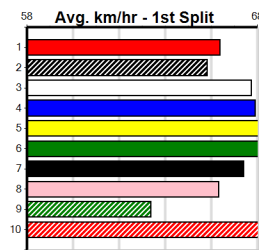

SPORTSBET FINAL (1-4 WINS)

3

Distance: 350m, Race Type: Restricted Win Final, Total Prizemoney: $3,360
1st: $2,250, 2nd: $690, 3rd: $345, 4th: $75

11:31AM

(VIC time)

SICK AND TIRED (1) was explosive in his fastest heat win last week and he looks hard to hold out from his gun draw today. SAINT PARR (4) can explode soon after box rise and he could be the main danger despite his awkward draw.

Watchdog Tips: 1 4 3 2 Bet: Win 1

Form Box	Wgt	Dist	Track	Date	Time	BON	Margin	1st/2nd (Time)	PIR	Checked	Comment	W/R	Split 1	S/P	Grade
SICK AND TIRED [5]															
Gun draw, explosive heat win last week, go close. $4.20															
BK Dog Apr-22 Sire: FERNANDO BALE Dam: MY AMERICAN GIRL Trainer: Andrew Paraskevas (Pearcedale)															
Owner(s): SPARKLE AND FADE (SYN), J Paraskevas, A Paraskevas															
Winning Distances: < 300m (0) 300 - 399m (1) 400 - 499m (1) 500 - 599m (1) 600 - 699m (0) > 700m (0)															
Winning Weights: 36.0(2) 36.4(1)															
2nd (8)	35.8	450	TRA	R2	22-Mar-24	25.17	24.81	1.75L PLAY THE MINUTES (25.06)	M/222				6.71	$5.60	MH
2nd (2)	35.7	460	GEL	R1	19-Apr-24	25.94	25.58	2.25L THIS TRAIN (25.79)	M/522		SW		6.64	$3.60	MH
1st (6)	36.0	460	GEL	R3	26-Apr-24	25.72	25.57	0.25L CABAO OPAL (25.73)	M/211		SW		6.65	$4.40	MF
2nd (1)	36.0	500	BEN	R4	10-May-24	28.43	27.90	8.00L FERGUS ZULU (27.90)	M/422				6.69	$1.30	X67H
1st (1)	36.0	500	BEN	R5	17-May-24	28.28	28.08	0.50L PEGLEG PETE (28.31)	M/333		V5		6.66	$1.10	X67F
1st (5)	36.4	350	HVL	R3	02-Jun-24	19.24	19.24	4.75L OUNCE OF LUCK (19.57)	M/3				6.57	$2.50	RWH
Last 3 wins NOT included above															
Prize Best $18280.00															
Starts 19.24(5)-2/6/24															
Trk/Dts 6-3-3-0															
APM 1-1-0-0															
13968															

Form Box	Wgt	Dist	Track	Date	Time	BON	Margin	1st/2nd (Time)	PIR	Checked	Comment	W/R	Split 1	S/P	Grade
AUSSIE SUPREME [5]															
Racing well, solid heat placing, threat if steps. $8.00															
RF Dog Oct-21 Sire: AUSSIE INFRARED Dam: DOUBLE SUPREME Trainer: Tony Tufo (Labetouche)															
Owner(s): T Tufo															
Winning Distances: < 300m (0) 300 - 399m (3) 400 - 499m (0) 500 - 599m (0) 600 - 699m (0) > 700m (0)															
Winning Weights: 32.6(1) 33.0(1) 33.1(1)															
1st (4)	33.1	300	HVL	R3	24-Dec-23	16.67	16.46	2.00L AYIA NEIGHBOUR (16.80)	Q/1				3.85	$11.00	RWF
2nd (6)	33.4	395	TRA	R6	29-Dec-23	22.23	21.88	5.50L SWINDLED (21.88)	M/122				3.73	$6.80	X45
5th (5)	33.6	400	WGL	R3	05-Jan-24	23.22	22.56	8.00L GREMLIN (22.67)	M/55				8.68	$4.80	RWH
7th (3)	33.6	515	SAN	R7	18-Jan-24	30.15	29.27	9.50L WILLA BALE (29.52)	M/4457				5.19	$9.30	5
2nd (6)	33.2	400	WGL	R10	12-Mar-24	23.11	22.55	2.25L SEARCH HISTORY (22.97)	S/63				8.60	$14.50	5
3rd (1)	32.7	460	WGL	R6	25-Mar-24	25.84	25.40	0.50L METEOR MONELLI (25.81)	M/111				6.42	$18.10	5
3rd (7)	32.7	460	WGL	R3	02-Apr-24	26.12	25.54	6.00L WARM COCKLES (25.73)	S/433				6.79	$2.10	RWH
2nd (5)	32.8	350	HVL	R4	02-Jun-24	19.45	19.24	0.25L CHAVERO (19.43)	Q/2				6.54	$5.40	RWH
Last 3 wins NOT included above															
1st (2)	32.6	395	TRA	R3	18-Oct-23	22.19	21.89	6.00L AKASHIC (22.61)	M/111		SW		3.82	$1.60	M
1st (6)	33.0	395	TRA	R2	24-Nov-23	22.29	21.89	2.00L DR. LETTIE (22.42)	S/731				4.11	$5.40	X67
Prize Best $15370.00															
Starts NBT															
Trk/Dts 23-3-8-5															
APM 4-0-3-1															
4972