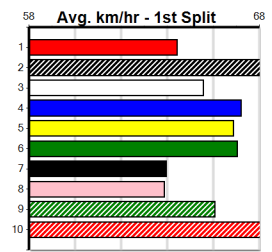

OUTER EAST FOOTBALL NETBALL COMP

Distance: 350m, Race Type: Grade 5, Total Prizemoney: $2,925
1st: $1,950, 2nd: $600, 3rd: $300, 4th: $75

MILE A MINUTE (5) is a huge talent and he looks like the one to beat after his fast Warragul win 4 starts back. ALL POWER (1) recorded some solid placings prior to his injury last start and he could challenge from his gun draw first up.

Watchdog Tips: 5 1 3 6 Bet: Win 5

ALL POWER [5] Resuming, solid placings before injury, big show. $4.20
BK Dog Nov-21 Sire: SHIMA SHINE Dam: SWIFT CURRENT
Trainer: John Barbara (Exford)
Winning Distances: < 300m (0) 300 - 399m (0) 400 - 499m (5) 500 - 599m (0) 600 - 699m (0) > 700m (0)
Winning Weights: 31.4(1) 31.7(1) 31.9(1) 32.2(1) 32.8(1)
Last 3 wins NOT included above

POSIE YOU PEST [5] Can race on the speed from the outset, respect. $15.00
BD Bitch Jan-22 Sire: ALLEN DEED Dam: RIXY YA PEST
Trainer: Madison Hunt (Cudjee)
Winning Distances: < 300m (0) 300 - 399m (2) 400 - 499m (1) 500 - 599m (0) 600 - 699m (0) > 700m (0)
Winning Weights: 25.2(1) 25.4(1) 25.5(1)
Last 3 wins NOT included above

ASTON MASSIMO [5] Good turn of foot once balanced, chance here. $6.50
BD Dog Apr-22 Sire: TOMMY SHELBY Dam: ASTON MEILLEUR
Trainer: David Condon (Devon Meadows)
Winning Distances: < 300m (0) 300 - 399m (1) 400 - 499m (4) 500 - 599m (1) 600 - 699m (0) > 700m (0)
Winning Weights: 33.4(1) 33.7(1) 33.8(1) 33.9(1) 34.0(2)
Last 3 wins NOT included above

MAJOR CURRENCY [5] Can race in a forward position here, keep safe. $8.50
BK Dog Oct-19 Sire: MEPUNGA BLAZER Dam: MAJOR SPOILS
Trainer: Brian Hodgson (Smythesdale)
Winning Distances: < 300m (0) 300 - 399m (3) 400 - 499m (10) 500 - 599m (0) 600 - 699m (0) > 700m (0)
Winning Weights: 32.9(4) 33.0(2) 33.1(1) 33.5(1) 33.7(1) 33.8(2) 34.0(1) 34.1(1)
Last 3 wins NOT included above

MILE A MINUTE (TAS)[5] Huge talent, fast win 4 back when led, go close. $3.60
BD Dog Mar-22 Sire: SUPERIOR PANAMA Dam: MEDIO PASO
Trainer: Jacqueline Greenough (Pearcedal)
Winning Distances: < 300m (0) 300 - 399m (0) 400 - 499m (4) 500 - 599m (1) 600 - 699m (0) > 700m (0)
Winning Weights: 34.5(1) 34.6(1) 34.7(1) 34.9(1) 35.0(1)
Last 3 wins NOT included above

1

2

3

4

5