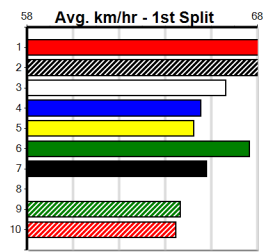

JASON McKEOWN PHOTOGRAPHY

Distance: 300m, Race Type: Grade 5, Total Prizemoney: $2,925
1st: $1,950, 2nd: $600, 3rd: $300, 4th: $75

BEAR LEE BANDIT (1) has recorded top wins in his last 3 starts here and he looks like the one to beat again in this. SAILPLANE (3) posted a fast placing here 2 starts back and he may only need an ounce of luck early to challenge.

Watchdog Tips: 1 3 8 6 Bet: Box Trifecta 1,3,6,8 ($10 for 41.67%)

BEAR LEE BANDIT [5] Top wins here in his last 3 starts, can go close. $2.80
Owner(s): A Powell
Winning Distances: < 300m (0) 300 - 399m (14) 400 - 499m (3) 500 - 599m (0) 600 - 699m (0) > 700m (0)
Winning Weights: 34.4(1) 34.5(1) 34.6(1) 34.9(1) 35.0(3) 35.3(1) 35.5(3) 35.6(3) 35.8(1) 36.0(1) 36.1(1)
Last 3 wins NOT included above

MR. DAZZLING [5] Can show early speed but place looks best. $12.00
Owner(s): Ryino Racing (SYN), M Ryan, D Ryan
Winning Distances: < 300m (0) 300 - 399m (13) 400 - 499m (0) 500 - 599m (0) 600 - 699m (0) > 700m (0)
Winning Weights: 32.3(1) 32.4(1) 32.9(2) 33.2(1) 33.4(1) 33.5(2) 33.7(1) 33.8(2) 34.0(1) 34.2(1)
Last 3 wins NOT included above

SAILPLANE [5] Fast placing here 2 starts back, major player. $4.60
Owner(s): RIVERWALK (SYN), A Palmer, J Rinaldi, E Rinaldi
Winning Distances: < 300m (0) 300 - 399m (3) 400 - 499m (0) 500 - 599m (2) 600 - 699m (0) > 700m (0)
Winning Weights: 30.6(1) 30.7(1) 30.8(1) 30.9(1) 31.3(1)
Last 3 wins NOT included above

HUNTER'S CHOICE [5] Has talent but speed inside is a worry, keep safe. $15.00
Owner(s): BAD NEWS BUBBLEO (SYN), B Brady, D Barrett
Winning Distances: < 300m (0) 300 - 399m (0) 400 - 499m (4) 500 - 599m (2) 600 - 699m (0) > 700m (0)
Winning Weights: 26.1(1) 26.2(1) 26.3(2) 26.9(1) 27.4(1)
Last 3 wins NOT included above

FOUND A SPOT (NSW)[5] Drawn to find some bother in this, needs luck. $21.00
Owner(s): P Bartlett
Winning Distances: < 300m (0) 300 - 399m (13) 400 - 499m (2) 500 - 599m (0) 600 - 699m (0) > 700m (0)
Winning Weights: 28.4(2) 29.3(1) 29.7(1) 29.8(1) 30.2(4) 30.5(2) 30.7(1) 30.8(1) 31.1(1) 31.5(1)
Last 3 wins NOT included above

1

2

3

4

5