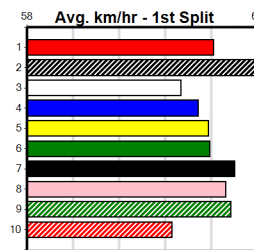

MONTROSE IGA LIQUOR

Distance: 300m, Race Type: Grade 5, Total Prizemoney: $2,925
1st: $1,950, 2nd: $600, 3rd: $300, 4th: $75

DO THAT EASY (8) looks a great hope in this. WESTERN' BEAR (7) can race on the speed from the outset and he could be right in the finish in this.

Watchdog Tips: 8 7 3 1 Bet: Win 8

TOUCH OF CLOVER [5] Drawn to get the gun run early, must be respected. $4.60
BEBD Bitch Feb-21 Sire: BERNARDO Dam: KELSOS TENDERLEE
Owner(s): OUR FAMILY (SYN), B Selleck, D Selleck, J Selleck, H Selleck, J Lindsay, B Lindsay
Trainer: Brian Selleck (Tooradin)

GHOP [5] *** SCRATCHED *** $8.50
BK Dog Jan-20 Sire: FEAR ZAFONIC Dam: MOTIVATE HER
Owner(s): G O'keeffe
Trainer: Graeme Campbell (Drouin South)

MR. DRAMATIC [5] Wide runner drawn inside is a worry, needs luck. $2.40
BK Dog Oct-20 Sire: BERNARDO Dam: AEROPLANE JET
Owner(s): C Mackie
Trainer: Corey Mackie (Tooradin)

ESPECIAL DIGGER [5] Good last start placing but may find this tough. $41.00
RF Bitch Jul-20 Sire: ORSON ALLEN Dam: ANTARCTIC LASS
Owner(s): P Knott
Trainer: Elise Knott (Carnegie)

ALL TALENT [5] *** SCRATCHED *** $3.20
BK Dog Nov-21 Sire: SHIMA SHINE Dam: SWIFT CURRENT
Owner(s): M Carter
Trainer: John Barbara (Exford)

1

2

3

4

5