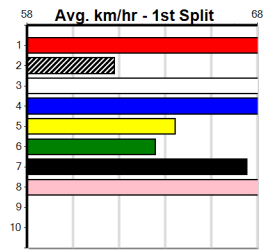

PITSTOP MOWER REPAIRS

Distance: 350m, Race Type: Free For All, Total Prizemoney: $3,360
1st: $2,250, 2nd: $690, 3rd: $345, 4th: $75

WILD ALICE (1) has recorded super wins here in her last 2 starts and she will take a power of beating from the gun draw today. DAYTONA (4) can explode once into full stride and he is sure to make his presence felt with any luck early.

Watchdog Tips: 1 4 7 5 Bet: Trifecta 1,4/1,4,7/1,4,5,7 ($10 - 125%)

1 WILD ALICE [1] Super wins in her last 2 starts, one to beat here. $2.40
BK Bitch Jun-20 Sire: BARCIA BALE Dam: INVICTUS REIGN
Owner(s): D Bourke
Winning Distances: < 300m (0) 300 - 399m (16) 400 - 499m (0) 500 - 599m (0) 600 - 699m (0) > 700m (0)
Box History table

2 SPRING CASPER (SA)[4] Not up to this class, needs it easier. $51.00
BK Dog Mar-20 Sire: SPRING BRIDGE Dam: SHEEZA NITRO
Owner(s): D Webber
Winning Distances: < 300m (0) 300 - 399m (1) 400 - 499m (5) 500 - 599m (8) 600 - 699m (0) > 700m (0)
Box History table

3 ASTON SCORCHER [1] Plenty of talent, loves it here, place hopes. $15.00
BK Dog Mar-20 Sire: ASTON KIMETTO Dam: ASTON VIVA
Owner(s): R Borda
Winning Distances: < 300m (0) 300 - 399m (24) 400 - 499m (0) 500 - 599m (0) 600 - 699m (0) > 700m (0)
Box History table

4 DAYTONA [1] Can explode once into full stride, major player. $2.80
BK Dog Jan-21 Sire: BERNARDO Dam: VEETEE SAHARRAH
Owner(s): A Tullio
Winning Distances: < 300m (0) 300 - 399m (10) 400 - 499m (3) 500 - 599m (0) 600 - 699m (0) > 700m (0)
Box History table

5 AYIA NEIGHBOUR [4] *** SCRATCHED *** $10.00
BD Dog Dec-21 Sire: HARD STYLE RICO Dam: AYIA SOPHIA
Owner(s): J Gorgioski
Winning Distances: < 300m (0) 300 - 399m (10) 400 - 499m (0) 500 - 599m (0) 600 - 699m (0) > 700m (0)
Box History table