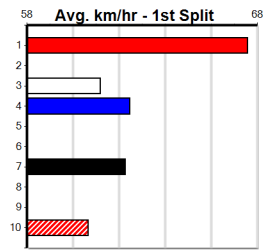

SPORTSBET NOBODY DOES IT EASIER

1

10:58AM

(VIC time)

Distance: 300m, Race Type: Maiden, Total Prizemoney: $2,535
1st: $1,680, 2nd: $520, 3rd: $260, 4th: $75

PENNY ROSE (2) is a littermate of Black Thumb who was a solid debut winner and she could be right in the finish first up here. I'M WHAT'S NEXT (8) is the first runner out of a dam who had plenty of speed and he could challenge on debut.

Watchdog Tips: **2** **8** **4** **1** **Bet:** Box Trifecta 1,2,4,8 ($10 for 41.67%)

Form Box	Wgt	Dist	Track	Date	Time	BON	Margin	1st/2nd (Time)	PIR	Checked	Comment	WR	Split 1	S/P	Grade		
1	DISCO GIZMO [M] Resuming, good placings in 2 starts, big show. $5.50																
	BK	Dog	Apr-22		Sire: GET IT GIZMO		Dam: WONDERFUL WORLD		Trainer: Gavin Ithier (Devon Meadows)								
	Owner(s): G Ithier																
	Winning Distances: < 300m (0) 300 - 399m (0) 400 - 499m (0) 500 - 599m (0) 600 - 699m (0) > 700m (0)																
	Winning Weights:																
	3rd (4)	28.4	390	SHP	R1	05-Apr-24	22.47	21.82	6.00L	URIAH BALE (22.08)	M/22			8.45	$6.80	M	
	3rd (3)	28.9	400	WGL	R3	13-Apr-24	23.09	22.82	4.00L	WEARING LEVIS (22.82)	M/12			8.39	$4.60	RW	
	Last 3 wins NOT included above																
	Box History																
	Bx	1st	2nd	3rd	4th	5th	6th	7th	8th								
1																	
2																	
3			1														
4			1														
5																	
6																	
7																	
8																	
Prize Best						$420.00											
Starts						FSH											
Trk/Dts						2-0-0-2											
APM						0-0-0-0					284						
2	PENNY ROSE [M] Littermate Black Thumb was a solid debut winner. $3.60																
	BD	Bitch	Jan-22		Sire: BERNARDO		Dam: MANILA ROSE		Trainer: Murray Collyer (Coburg East)								
	Owner(s): A Debattista																
	Winning Distances: < 300m (0) 300 - 399m (0) 400 - 499m (0) 500 - 599m (0) 600 - 699m (0) > 700m (0)																
	Winning Weights:																
	Last 3 wins NOT included above																
	Box History																
	Bx	1st	2nd	3rd	4th	5th	6th	7th	8th								
	1																
	2																
3																	
4																	
5																	
6																	
7																	
8																	
Prize Best						$0.00											
Starts						FSH											
Trk/Dts						0-0-0-0											
APM						0-0-0-0					0						
3	ESPECIAL YOGI [M] Handy placings in 2 of his 3 starts, harder here. $10.00																
	BK	Dog	Nov-21		Sire: BARCIA BALE		Dam: MERCEDES RED		Trainer: Peter Knott (Carnegie)								
	Owner(s): P Knott																
	Winning Distances: < 300m (0) 300 - 399m (0) 400 - 499m (0) 500 - 599m (0) 600 - 699m (0) > 700m (0)																
	Winning Weights:																
	2nd (8)	30.5	300	MBS	R1	16-Apr-24	17.19	16.74	0.05L	UNLEASH SOPHIE (17.19)	M/45			4.62	$8.50	M	
	5th (8)	30.5	390	BAL	R3	24-Apr-24	22.90	22.02	5.50L	KATHLENS ENTITY (22.52)	M/45			8.60	$20.80	MH	
	2nd (6)	30.4	300	HVL	R1	12-May-24	17.14	16.66	0.75L	WILD VENUS (17.10)	Q/1			4.03	$16.10	M	
	Last 3 wins NOT included above																
	Box History																
Bx	1st	2nd	3rd	4th	5th	6th	7th	8th									
1																	
2																	
3																	
4																	
5																	
6			1														
7																	
8			1			1											
Prize Best						$720.00											
Starts						NBT											
Trk/Dts						3-0-2-0											
APM						1-0-1-0					680						
4	SACRED SWORD [M] Shown talent in his 2 starts to date, chance here. $4.60																
	BK	Dog	Feb-22		Sire: BERNARDO		Dam: JUNIPER PEARL		Trainer: Brett Mackie (Tooradin)								
	Owner(s): A Lie