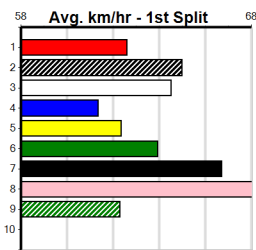

GREYHOUND ADOPTION PROGRAM

Distance: 350m, **Race Type:** Mixed 6/7, **Total Prizemoney:** $2,925
1st: $1,950, **2nd:** $600, **3rd:** $300, **4th:** $75

2
11:15AM

(VIC time)

FLYING GENERAL (8) recorded a fast debut win here last start and he looks very hard to beat again in this. FROG MARCH (1) posted a good debut win 3 starts back and he could feature in the finish from the gun draw here.

Watchdog Tips: **8** **1** **3** **4** **Bet:** **Trifecta 8/1,3,4/1,3,4,5 ($10 - 111.11%)**

FROG MARCH [7] **Good debut winner 3 starts back, major player.** **$4.60**

BD Mar-22 **Sire:** ASTON DEE BEE **Dam:** FUGACIOUS **Trainer:** Susan Dalton (Coldstream)

Owner(s): J Guy
Winning Distances: < 300m (0) 300 - 399m (1) 400 - 499m (0) 500 - 599m (0) 600 - 699m (0) > 700m (0)
Winning Weights: 35.3(1)

	1st	2nd	3rd	4th	5th	6th	7th	8th					
1st (8)	35.3	390	BAL	R1	24-Apr-24	22.44	22.02	8.00L LEONARDO ZEAL (22.98)	M/11	SW	8.45	$18.80	MH
7th (4)	35.3	390	BAL	R1	02-May-24	22.86	21.93	9.50L FORBES SUPREME (22.20)	M/75		8.87	$5.00	MF
2nd (6)	35.7	515	SAP	R10	13-May-24	30.42	29.81	6.00L QILIN BALE (30.02)	M/2112		5.15	$4.90	X67H

Box History

Bx	1st	2nd	3rd	4th	5th	6th	7th	8th
1								
2								
3								
4								1
5								
6		1						
7								
8	1							

Prize Best $2370.00
Starts 3-1-1-0
Trk/Dts 0-0-0-0
APM 2034

Last 3 wins NOT included above

SCOTT AQUAPHOBIA [7] **Only win was here but may find this too tough.** **$10.00**

BK May-22 **Sire:** LK'S CRUSHN IT **Dam:** MISS BOOMING **Trainer:** Peter Bartlett (Bamawm)

Owner(s): V Giles
Winning Distances: < 300m (0) 300 - 399m (1) 400 - 499m (0) 500 - 599m (0) 600 - 699m (0) > 700m (0)
Winning Weights: 32.8(1)

	5th	3rd	3rd	7th	ST	4th	5=	ST					
5th (4)	31.6	350	HVL	R3	10-Mar-24	19.65	18.92	7.50L DR. HARRIS (19.15)	M/5		6.71	$43.00	X67H
3rd (3)	32.0	410	HOR	R3	22-Mar-24	23.63	23.01	3.75L MAYDAY MAYDAY (23.38)	Q/34	SW	10.51	$8.50	X67
3rd (6)	31.7	410	HOR	R2	27-Mar-24	23.43	22.70	3.00L URANA MUFFIN (23.23)	S/75		10.71	$21.90	7
7th (2)	32.1	425	BEN	R1	31-Mar-24	24.77	23.46	17.00 GOLD SCOTCH (23.62)	S/887	V10	6.84	$9.20	X67
ST (-)	31.9	425	BEN		24-Apr-24	24.29		1.75L Trial Cleared	M/44	2of6	6.51		ST
4th (1)	32.1	460	GEL	R10	03-May-24	25.97	25.71	3.75L MAVIS TOLMIE (25.71)	M/355		6.58	$43.70	X67
5= (3)	32.9	500	BEN	R4	10-May-24	28.90	27.90	15.00 FERGUS ZULU (27.90)	M/776		6.97	$27.40	X67H
ST (-)	32.9	425	BEN		24-May-24	24.23		0.01L Trial Cleared	M/44	1of4	6.65		ST

Box History

Bx	1st	2nd	3rd	4th	5th	6th	7th	8th
1								
2								
3		1					1	2
4	1					1		
5					1	1		
6								1
7		1						
8		1						

Prize Best $3315.00
Starts 19.91(3)-11/1/24
Trk/Dts 18-1-4-2
APM 1620

Last 3 wins NOT included above

	1st	3rd	3rd	5th	5th	5th	5th						
1st (3)	32.8	350	HVL	R3	11-Jan-24	19.91	19.73	1.5L HUDSON FLYER (20.01)	M/3	SW	6.84	$5.00	M