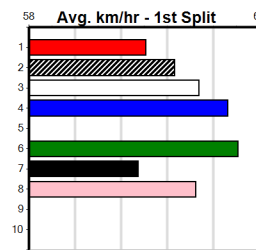

MR HUMMER LIMOS (1-3 WINS)

9

1:42PM

(VIC time)

Distance: 300m, Race Type: Restricted Win, Total Prizemoney: $2,925
1st: $1,950, 2nd: $600, 3rd: $300, 4th: $75

SWIFTY GIRL (5) was a top debut winner here last start and if she can step cleanly from her tricky draw she will take a power of beating again. SUN IN CUBA (6) has been racing well and after a fast 350m placing here 2 back she looks like the danger.

Watchdog Tips: 5 6 4 1 **Bet:** Win 5

Form Box	Wgt	Dist	Track	Date	Time	BON	Margin	1st/2nd (Time)	PIR	Checked	Comment	W/R	Split 1	S/P	Grade

ASIA (NSW)[5] **$6.50**
W Bitch Jun-21 Sire: ORSON ALLEN Dam: MAGIC GYPSY
Owner(s): L Malacarne Trainer: Steve Kaltis (Shady Creek)
Winning Distances: < 300m (0) 300 - 399m (3) 400 - 499m (0) 500 - 599m (0) 600 - 699m (0) > 700m (0)
Winning Weights: 25.8(1) 26.2(1) 26.5(1)
7th (1) 26.5 395 TRA R9 01-Apr-24 23.40 22.27 11.00 TEASER'S BEAUTY (22.66) M/324 . . . V10 . 3.86 $29.40 T3-6
8th (1) 25.9 400 WGL R9 11-Apr-24 23.48 22.60 5.50L SHINY NEW TOY (23.10) M/47 . . . . . 8.67 $46.70 T3-6
6th (8) 25.9 395 TRA R10 15-Apr-24 23.17 22.38 7.00L XARN BALE (22.70) M/457 . . . . . 3.87 $17.00 X67
8th (2) 26.5 400 WGL R11 25-Apr-24 23.93 22.52 12.00 WHO'S NANNA PAT (23.14) M/47 . . . . . 8.69 $77.40 6G
3rd (3) 26.4 350 TRA R11 13-May-24 20.39 19.97 4.25L DR. KAI (20.10) M/13 . . . . . 6.74 $62.10 6G
6th (4) 26.4 350 TRA R3 20-May-24 20.54 19.98 7.50L SPEEDY PAM (20.02) M/36 . . . . . 6.82 $95.40 T3-RW
1st (6) 26.5 300 HVL R11 29-May-24 16.76 16.76 0.50L WHISPER PIE (16.79) M/3 . . . . . 4.03 $6.10 6G
7th (1) 26.6 350 HVL R3 02-Jun-24 20.00 19.24 11.00 SICK AND TIRED (19.24) S/8 . . . . . 6.74 $55.40 RWH
Last 3 wins NOT included above
1st (3) 25.8 350 HVL R2 11-Aug-23 19.68 19.43 6.00L DARWIN CANDY (20.08) Q/2 . . . . . 6.66 $1.50 T3-M
1st (6) 26.2 395 TRA R3 21-Aug-23 22.93 22.49 0.50L MARINO (22.95) M/111 . . . . . 3.79 $6.70 T3-7

LAKEVIEW JACK [6] **$15.00**
BE Dog Sep-21 Sire: AUSSIE INFRARED Dam: BRAEMAR KEELIE
Owner(s): O MCGOVERN Trainer: Owen MCGOVERN (Rosedale)
Winning Distances: < 300m (0) 300 - 399m (1) 400 - 499m (1) 500 - 599m (0) 600 - 699m (0) > 700m (0)
Winning Weights: 32.0(1) 32.5(1)
7th (7) 31.6 350 TRA R3 15-Apr-24 21.14 19.87 19.00 WHIZZER (19.87) M/37 . . . . . V0 . 6.79 $3.20 6G
6th (2) 31.8 435 SLE R9 24-Apr-24 25.99 24.60 18.00 COLLINDA RISE (24.73) M/767 . . . . . 5.51 $9.30 X67
4th (1) 31.8 395 TRA R4 29-Apr-24 22.71 22.39 4.50L DR. ERICA (22.39) M/434 . . . . . 3.84 $8.90 T3-RW
4th (4) 31.7 350 HVL R7 03-May-24 20.00 19.59 5.00L ELSIE DREAMING (19.66) M/6 . . . . . 6.70 $4.30 T3-RW
5th (5) 31.6 395 TRA R10 06-May-24 23.07 22.33 10.00 RUN KITTY RUN (22.38) M/455 . . . . . 3.83 $3.20 T3-RW
4th (6) 31.2 435 SLE R10 27-May-24 25.30 24.27 11.00 DASHER BALE (24.56) M/125 . . . . . 5.32 $3.30 6G
2nd (1) 31.1 395 TRA R11 03-Jun-24 22.88 22.68 0.50L SKY BLAZER (22.86) M/432 . . . . . 3.93 $2.40 6G
7th (2) 31.1 300 HVL R11 07-Jun-24 17.43 16.73 6.00L GARY KNEW IT (17.01) S/7 . . . . . 4.20 $3.00 T3-6
Last 3 wins NOT included above
1st (4) 32.0 400 WGL R2 20-Aug-23 22.88 22.46 5.50L MR. BARTENDER (23.24) Q/11 . . . . . 8.32 $4.10 M
1st (1) 32.5 300 HVL R4 31-Jan-24 17.13 16.87 1.00L INTER TRIGON (17.20) S/5 . . . . . 4.03 $1.30 7