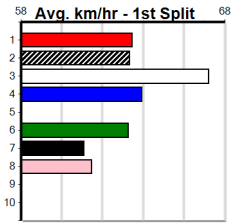

Distance: 395m, Race Type: Grade 5 T3, Total Prizemoney: $1,530
1st: $1,000, 2nd: $320, 3rd: $160, 4th: $50

YOU'RE IN LUCK (1) has shown good early speed in her last 2 starts and she may be the one to beat if she can step on terms again. DT. KAI (8) can show a good turn of foot once balanced and he could make his presence felt from his good draw.

Watchdog Tips: **1** **8** **6** **4** **Bet:** **Win 1**