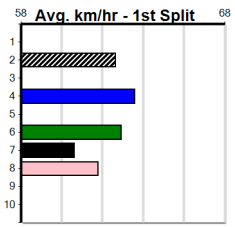

1

Traralgon

10

5:33PM

(VIC time)

SURFACE CO (2-3 WINS)

Distance: 350m, Race Type: Tier 3 - Restricted Win, Total Prizemoney: \$1,530
1st: \$1,000, 2nd: \$320, 3rd: \$160, 4th: \$50

Watchdog Tips: **3** **6** **1** **8** **Bet:** **Box Trifecta 1,3,6 (\$10 for 166.67%)**