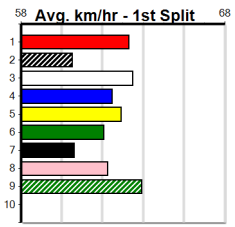

Traralgon

8

4:47PM

(VIC time)

MR AUDACIOUS @ STUD

Distance: 450m, Race Type: Grade 5 T3, Total Prizemoney: \$1,530
1st: \$1,000, 2nd: \$320, 3rd: \$160, 4th: \$50

Watchdog Tips:

2