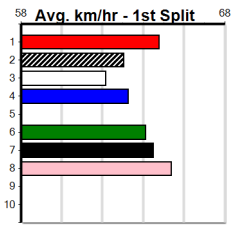

Traralgon

12

6:16PM

(VIC time)

HARD STYLE RICO @ STUD

Distance: 350m, Race Type: Grade 5 T3, Total Prizemoney: \$1,530
1st: \$1,000, 2nd: \$320, 3rd: \$160, 4th: \$50

Watchdog Tips: **2** **8** **1** **3** **Bet:** **Box Trifecta 1,2,3,8 (\$10 for 41.67%)**