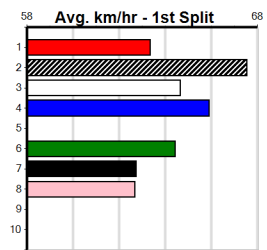

KISS PROFESSIONAL SOLUTIONS

Distance: 395m, Race Type: Grade 5 T3, Total Prizemoney: $1,530
1st: $1,000, 2nd: $320, 3rd: $160, 4th: $50

SODA FRANK (8) is ideally drawn out wide in this and he should get plenty of room to wind up before the turn and could be hard to hold out. PHANTOM REX (4) has been racing well in recent times and has the early speed to be prominent throughout.

Watchdog Tips: 8 4 7 2 Bet: Win 8

NO DOORS [5] Comes into calculations from this draw. $8.00
BD Dog Feb-21 Sire: FERNANDO BALE Dam: DR. MINO
Trainer: Ronald Winter (Denison)
Winning Distances: < 300m (0) 300 - 399m (4) 400 - 499m (2) 500 - 599m (0) 600 - 699m (0) > 700m (0)
Winning Weights: 29.9(1) 30.1(1) 30.2(1) 30.3(1) 30.4(1) 30.6(1)
3rd (5) 29.8 395 TRA R10 19-Apr-24 22.58 21.84 3.25L HARRY THE HOOD (22.36) M/444 . . . . 3.80 $7.00 5
8th (7) 29.9 395 TRA R12 01-May-24 22.95 21.88 14.00 DR. FARRAH (22.01) M/456 . . . . 3.84 $14.60 5NP
6th (7) 29.7 435 SLE R11 08-May-24 25.25 24.32 10.00 FIRE HOSE (24.55) M/387 . . . . 5.32 $23.40 5NP
4th (7) 29.7 395 TRA R5 15-May-24 22.75 22.19 7.50L DOLLAR SHORT (22.26) M/544 . . . . 3.90 $11.00 5
4th (2) 29.7 350 HVL R10 19-May-24 19.74 19.28 2.25L MASTER ZORRO (19.59) M/4 . . . . 6.75 $19.50 5
3rd (4) 29.6 395 TRA R9 29-May-24 22.48 22.23 2.50L MYALL PRAWN (22.31) M/543 . . . . 3.84 $31.50 5
3rd (1) 29.6 435 SLE R12 05-Jun-24 24.94 24.37 8.50L FIRE HOSE (24.37) M/732 . . . SW . 5.40 $24.30 5NP
5th (1) 29.7 395 TRA R6 10-Jun-24 22.68 22.36 3.5L GOLDEN EYE (22.45) $4.60 T3-5
Last 3 wins NOT included above
1st (1) 30.4 395 TRA R10 18-Oct-23 22.36 21.89 0.50L PANCHO TOMMY (22.39) M/522 . . . SW . 3.83 $5.30 5
1st (6) 29.9 435 SLE R7 07-Mar-24 24.68 24.68 3.00L PACIFIC ROCK (24.89) Q/211 . . . . 5.25 $6.50 5
1st (3) 30.1 435 SLE R11 10-Apr-24 24.88 24.59 8.50L HARRY THE HOOD (25.46) M/111 . . . . 5.34 $3.40 5NP

DREAM RYKER [5] Can race on the speed from the outset, threat. $5.00
BE Dog May-21 Sire: BARCIA BALE Dam: LIBBY'S DREAM
Trainer: Leanne Burke (Alberton West)
Winning Distances: < 300m (0) 300 - 399m (3) 400 - 499m (0) 500 - 599m (0) 600 - 699m (0) > 700m (0)
Winning Weights: 33.4(1) 33.5(1) 33.7(1)
6th (2) 33.1 350 TRA R5 30-Aug-23 20.62 19.81 7.50L SPRING ARLO (20.10) M/87 . . . . 6.93 $4.70 5
3rd (8) 32.9 350 TRA R11 20-Nov-23 20.10 19.79 4.50L DASH OF CRIMSON (19.79) M/34 . . . . 6.66 $8.60 T3-5
2nd (8) 33.3 395 TRA R7 04-Dec-23 22.37 22.15 3.25L BIG TIMBER (22.15) M/122 . . . . 3.73 $7.60 T3-5
2nd (8) 33.7 395 TRA R10 20-Dec-23 22.33 21.86 2.00L AUDACIOUS STELL (22.20) M/112 . . . . 3.76 $11.90 5
3rd (2) 33.8 395 TRA R4 27-Dec-23 22.81 21.94 1.75L AKINA LAD (22.70) M/122 . . . . 3.71 $13.50 5
4th (8) 33.6 395 TRA R4 22-Jan-24 22.58 22.13 3.25L BLUE CHASER (22.36) Q/344 . . . . 3.81 $2.00 5
2nd (6) 33.0 350 TRA R11 20-May-24 20.24 19.98 1.75L DAIMLER BALE (20.13) Q/13 . . . . 6.60 $3.80 T3-5
7th (2) 32.9 395 TRA R6 10-Jun-24 23.19 22.36 11.00 GOLDEN EYE (22.45) $5.50 T3-5
Last 3 wins NOT included above
1st (8) 33.7 300 HVL R3 12-Apr-23 16.99 16.47 5.00L BABY SUGAR LOUD (17.33) M/3 . . . . 4.02 $1.50 M
1st (6) 33.5 350 TRA R3 01-May-23 19.91 19.91 7.00L ZAR ZAR BING (20.37) Q/11 . . . SW . 6.57 $3.50 T3-RW
1st (8) 33.4 350 TRA R2 05-Jul-23 20.09 19.98 1.5L BE RUGGED (20.19) M/11 . . . . 6.62 $1.30 X67