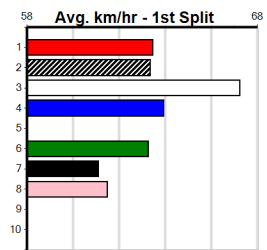

SPORTSBET NOBODY DOES IT EASIER

Distance: 395m, Race Type: Grade 5 T3, Total Prizemoney: $1,530
1st: $1,000, 2nd: $320, 3rd: $160, 4th: $50

YOU'RE IN LUCK (1) has shown good early speed in her last 2 starts and she may be the one to beat if she can step on terms again. DT. KAI (8) can show a good turn of foot once balanced and he could make his presence felt from his good draw.

Watchdog Tips: 1 8 6 4 Bet: Win 1

YOU'RE IN LUCK [5] Shown good early speed of late, go close if steps. $8.00
BD Bitch Mar-21 Sire: MOREIRA Dam: DASH TA FAME Trainer: Phillip Repici (Hampton Park)
Winning Distances: < 300m (0) 300 - 399m (2) 400 - 499m (1) 500 - 599m (3) 600 - 699m (0) > 700m (0)
Winning Weights: 23.9(1) 24.2(1) 24.4(2) 24.6(2)
6th (5) 24.2 395 TRA R9 01-May-24 22.60 21.88 9.00L BLITZ (22.01) M/788 . . . 3.79 $24.60 5
1st (8) 23.9 515 SAP R2 05-May-24 30.33 29.71 1.25L MICROSCOPIC (30.40) M/2221 . . SW . 5.23 $20.60 5NP
4th (4) 24.0 400 WGL R11 09-May-24 23.58 23.16 5.50L BONNIE GAL (23.21) M/74 . . . 8.92 $31.20 X45
6th (2) 24.3 395 TRA R5 15-May-24 23.09 22.19 12.00 DOLLAR SHORT (22.26) M/877 . . . 3.93 $21.70 5
7th (5) 24.3 395 TRA R8 20-May-24 22.72 22.21 7.50L QUENARA BALE (22.21) M/678 . . V7 . 3.80 $16.50 T3-5
1st (6) 24.2 510 SLE R8 27-May-24 29.29 29.29 0.75L UNCONTESTED (29.32) M/111 . . SW . 9.23 $14.90 5
4th (8) 24.2 515 SAP R5 03-Jun-24 30.43 29.83 3.75L UNCONTESTED (30.17) Q/1223 . . . 5.15 $30.30 5NP
8th (6) 24.6 460 WGL R10 06-Jun-24 26.74 25.66 11.00L JONATHAN'S DREAM (26.03) M/888 . . W 6.82 $40.10 5H
Last 3 wins NOT included above
1st (4) 24.6 450 TRA R4 10-Apr-23 25.53 25.40 0.50L I'M A NEO (25.55) Q/111 . . . 6.69 $9.90 T3-M
1st (4) 24.4 500 TRA R6 17-Apr-23 28.37 28.37 0.50L SWEET KATHLENE (28.40) M/222 . . SW . 9.31 $26.00 RW
1st (1) 24.6 395 TRA R10 04-Dec-23 22.21 22.15 0.50L OHANA PAW PATROL (22.23) M/111 . . . $11.90 T3-6

INTER BEAST BOY [5] Well drawn, handy placings 2 of last 4, place hope $4.60
BKW Dog Sep-21 Sire: AUSSIE INFRARED Dam: INTER SANTINA Trainer: Tony Interligi (Endeavour Hills)
Winning Distances: < 300m (0) 300 - 399m (3) 400 - 499m (1) 500 - 599m (0) 600 - 699m (0) > 700m (0)
Winning Weights: 30.5(1) 30.6(1) 30.7(1) 30.8(1)
3rd (1) 30.3 395 TRA R6 22-Apr-24 22.49 22.29 2.50L WHO TOLD MEL (22.32) M/111 . . . 3.76 $10.90 T3-5
5th (7) 30.2 350 TRA R4 01-May-24 19.98 19.51 6.00L FAIRTRADE MARJEN (19.57) M/44 . . . 6.64 $47.00 5
5th (3) 30.7 350 HVL R8 06-May-24 19.98 19.70 3.00L FIRING CHIEF (19.77) M/4 . . . 6.76 $7.80 5
2nd (1) 30.7 400 WGL R12 09-May-24 23.39 23.16 1.00L LONG WAY HOME (23.34) M/44 . . . 8.70 $5.50 5
3rd (6) 30.7 350 TRA R12 13-May-24 20.23 19.97 1.5L PLATINUM BOW (20.14) M/44 . . . 6.82 $3.00 5
7th (4) 30.5 400 WGL R11 23-May-24 23.49 22.75 9.50L VIKING (22.84) M/77 . . . 8.75 $16.00 X45
8th (8) 30.3 400 WGL R11 30-May-24 23.51 22.96 8.00L JONATHAN'S DREAM (22.96) M/88 . . . 8.65 $23.30 T3-5
2nd (1) 30.3 395 TRA R7 03-Jun-24 22.90 22.68 0.50L PEPPER KADE (22.87) M/221 . . . 3.81 $5.00 5
Last 3 wins NOT included above
1st (1) 30.7 395 TRA R2 12-Feb-24 22.54 22.15 1.00L HUNTER MCCRAE (22.61) S/211 . . . 3.82 $3.50 T3-7
1st (1) 30.5 350 TRA R9 04-Mar-24 19.82 19.62 1.75L KEVIN GO EASY (19.93) Q/11 . . . 6.61 $4.80 T3-RW
1st (8) 30.8 400 WGL R11 11-Apr-24 23.13 22.60 1.25L ASTON BEAUFORT (23.22) M/32 . . . 8.62 $9.10 T3-5