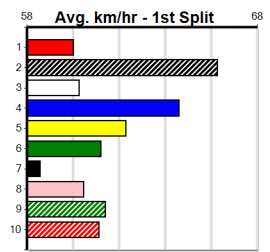

Traralgon

1

2:15PM

(VIC time)

BRIDGES ON ARGYLE TRARALGON

Distance: 350m, Race Type: Tier 3 - Maiden, Total Prizemoney: $1,530
1st: $1,000, 2nd: $320, 3rd: $160, 4th: $50

OUT OF TRICKS (4) can race in a forward position early in this and she may have a bit too much talent for her rivals. TERRY'S JEANS (2) showed good early speed in his handy placing here last start and he could be prominent throughout.

Watchdog Tips: 4 2 5 1 **Bet:** Win 4

Form Box Wgt Dist Track Date Time BON Margin 1st/2nd (Time) PIR Checked Comment W/R Split 1 S/P Grade

NEVER SOBER [M] **$5.50**
BK Bitch **Mar-22** **Steady last start placing here, respect this draw.**
Owner(s): R Haines **Sire: MY REDEEMER Dam: BAG OF TRICKS**
Winning Distances: < 300m (0) 300 - 399m (0) 400 - 499m (0) 500 - 599m (0) 600 - 699m (0) > 700m (0)
Winning Weights:
2nd (5) 24.0 395 TRA R2 15-Apr-24 22.94 22.38 3.25L RIO BORIS (22.73) M/332 . . . . 3.90 $9.60 M
5th (4) 23.9 435 SLE R1 24-Apr-24 25.53 24.60 9.50L DR. ERICA (24.87) Q/235 . . . . 5.44 $8.90 M
4th (8) 23.8 450 TRA R1 29-Apr-24 26.25 25.66 8.50L ARCHER THREE (25.66) Q/334 . . . . 6.95 $6.80 T3-M
6th (3) 23.4 450 TRA R2 03-May-24 26.07 24.78 14.00 DR. YELLOWSTONE (25.15) M/256 . . . . 6.73 $22.10 M
6th (8) 23.7 460 WGL R3 09-May-24 27.31 26.35 8.50L PRIMO TONIC (26.72) M/885 . . . . 6.94 $27.30 M
6th (7) 23.8 460 WGL R1 14-May-24 27.05 25.86 13.00 TELL ME NOW (26.19) Q/466 . . . . 6.83 $39.70 M
3rd (5) 23.8 350 TRA R1 03-Jun-24 20.74 20.25 4.75L RING ME LATER (20.43) M/33 . . . . 6.94 $6.70 M
3rd (1) 23.9 350 TRA R1 10-Jun-24 20.85 20.04 8.00L DONATELLO ZEAL (20.29) M/45 . . . . 6.91 $3.50 T3-M
Last 3 wins NOT included above
Prize Best $1160.00
Starts NBT
Trk/Dts 18-0-2-3
APM 2-0-0-2 819

TERRY'S JEANS [M] **$4.20**
F Dog **Oct-21** **Shown speed in handy placing last start, danger.**
Owner(s): S Randle **Sire: BARCIA BALE Dam: ZIPPING JAMIE**
Winning Distances: < 300m (0) 300 - 399m (0) 400 - 499m (0) 500 - 599m (0) 600 - 699m (0) > 700m (0)
Winning Weights:
4th (5) 31.8 390 WBL R2 15-Apr-24 22.98 22.46 7.50L PIXIE TRIXIE (22.46) M/11 . . . . 8.75 $15.00 M
7th (2) 32.0 350 TRA R3 17-Apr-24 20.47 19.73 6.00L OMEGA ROSITA (20.06) M/56 . . . . 6.79 $45.90 M
5th (1) 31.3 400 GEL R3 30-Apr-24 23.77 22.73 14.00 BLACKPOOL VIPER (22.80) M/44 . . . . 8.55 $14.80 M
5th (5) 31.1 300 HVL R1 06-May-24 17.55 16.85 5.50L INTER TERRA (17.18) M/2 . . . . 4.05 $2.90 M
4th (8) 31.4 390 WBL R2 20-May-24 23.01 22.43 7.00L ASTON ADVANCE (22.53) M/22 . . . . 8.75 $9.90 M
7th (5) 31.7 300 HVL R1 31-May-24 17.52 16.66 6.50L ZIPPI MUSTANG (17.09) S/7 . . . . VO 4.12 $6.30 T3-M
2nd (4) 31.2 350 TRA R1 03-Jun-24 20.65 20.25 3.5L RING ME LATER (20.43) M/21 . . . . 6.80 $6.10 M
5th (2) 31.6 350 TRA R1 10-Jun-24 21.03 20.04 11.00 DONATELLO ZEAL (20.29) M/33 . . . . 6.84 $4.20 T3-M
Last 3 wins NOT included above
Prize Best $550.00
Starts NBT
Trk/Dts 12-0-1-0
APM 3-0-1-0 482