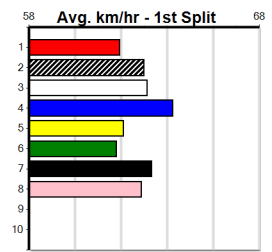

MCMAHON BUILDERS

Distance: 395m, Race Type: Grade 5 T3, Total Prizemoney: $1,530
1st: $1,000, 2nd: $320, 3rd: $160, 4th: $50

IASON BALE (7) can explode once he gets into full stride and he could prove hard to hold out in a race of this nature. FREE FALLING (1) was a smart last start winner here and he could be prominent throughout from his gun draw today.

Watchdog Tips: 7 1 6 4 **Bet:** Win 7

Form Box	Wgt	Dist	Track	Date	Time	BON	Margin	1st/2nd (Time)	PIR	Checked	Comment	WR	Split 1	S/P	Grade

FREE FALLING [5] **Gun draw, smart win here last start, major player.** **$6.50**

RF Dog Feb-21 **Sire: BERNARDO** **Dam: RADIANT ANGEL** **Trainer: Leon Lacy (Noble Park)**

Owner(s): C Mackie

Winning Distances: < 300m (0) 300 - 399m (2) 400 - 499m (3) 500 - 599m (0) 600 - 699m (0) > 700m (0)

Winning Weights: 31.9(1) 32.4(2) 32.7(1) 32.8(1)

5th (7)	32.4	395	TRA	R5	25-Mar-24	23.09	22.47	4.50L BLITZ (22.79)	S/855	. . . .	3.99	$17.80	5
5th (6)	32.7	460	WGL	R6	04-Apr-24	26.57	26.18	6.00L IRELYN BALE (26.18)	S/875	. . . .	6.96	$13.40	T3-5
4th (1)	32.6	460	WGL	R8	11-Apr-24	26.42	25.83	1.25L DARNUM DIVA (26.34)	M/631	. . . .	6.73	$22.30	T3-5
7th (4)	32.5	395	TRA	R6	22-Apr-24	23.03	22.29	11.00 WHO TOLD MEL (22.32)	M/767	. . . .	3.91	$13.30	T3-5
5th (5)	32.2	395	TRA	R6	29-Apr-24	23.08	22.39	8.50L JUST A JESTER (22.50)	M/868	. . . .	3.97	$6.30	T3-5
6th (3)	32.8	460	WGL	R6	23-May-24	26.88	26.11	7.50L TEASER'S BEAUTY (26.38)	S/763	. . . .	7.03	$12.60	5
1st (7)	32.4	395	TRA	R5	03-Jun-24	22.68	22.68	0.75L ADAM'S BACK (22.73)	S/622	. . . .	3.91	$7.20	5
2nd (1)	32.3	395	TRA	R5	10-Jun-24	22.63	22.36	4.00L IASON BALE (22.36)	S/742	. . . .	4.02	$2.70	T3-5

Last 3 wins NOT included above

1st (2)	32.7	400	WGL	R10	07-Sep-23	22.75	22.71	4.25L WREAKING HAVOC (23.04)	S/41	. . . .	8.60	$3.10	7
1st (5)	32.4	395	TRA	R9	06-Nov-23	21.90	21.88	7.50L ABUNDANT LUMENS (22.41)	S/631	. . . .	0.00	$6.60	X67
1st (4)	32.8	400	WGL	R12	06-Feb-24	22.70	22.45	1.00L STELLAR CAREER (22.76)	M/42	. . . .	8.57	$8.50	5

Box History

Bx	1st	2nd	3rd	4th	5th	6th	7th	8th
1	1	4	3	1	1			
2	1		1		1			
3		1	1		2	1		
4	1	1	1	1		1	1	
5	1				1	2	1	1
6		1	3	2	2		1	
7	1				3		1	
8		3	1	1	3	1	1	1

Prize Best Starts Trk/Dts APM

Prize	$15030.00
Best Starts	21.90(5)-6/11/23
Trk/Dts	56-5-10-12
APM	14-2-3-1
	4131