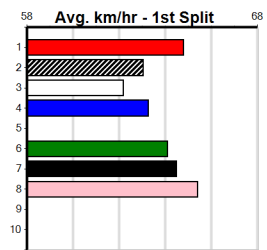

Traralgon

12

6:16PM

(VIC time)

HARD STYLE RICO @ STUD

Distance: 350m, Race Type: Grade 5 T3, Total Prizemoney: $1,530
1st: $1,000, 2nd: $320, 3rd: $160, 4th: $50

BLOCK BUSTED (2) will find this much easier than some of his recent racing and he looks like the one to beat with any luck. DEVON LASS (8) can race on the speed from the outset in this and she could be the main danger.

Watchdog Tips: **2** **8** **1** **3** **Bet:** **Box Trifecta 1,2,3,8 ($10 for 41.67%)**

Form Box	Wgt	Dist	Track	Date	Time	BON	Margin	1st/2nd (Time)	PIR	Checked	Comment	WR	Split 1	S/P	Grade	
1	AVON SWAN [5] Gun draw, handy mid race pace, place hopes here. $8.00															
	BD Dog Jun-21			Sire: FERNANDO BALE			Dam: FEARLESS SWAN			Trainer: Elaine Wood (Nambrok)						
	Owner(s): TEN SWANS (SYN), C Gartung, R Marsden, S Jones, M Gunn, B Richardson, L Clohesy, L Goddar															
	Winning Distances: < 300m (0) 300 - 399m (3) 400 - 499m (2) 500 - 599m (0) 600 - 699m (0) > 700m (0)															
	Winning Weights: 30.2(1) 30.4(1) 30.7(1) 31.1(1) 31.5(1)															
	3rd (8)	30.5	425	BEN	R4	14-Feb-24	24.47	24.09	1.25L SPEEDY MOUSE (24.39)	S/654	.	.	W	6.74	$1.70	T3-5
	3rd (2)	31.1	350	HVL	R10	18-Feb-24	19.69	19.18	6.00L SON OF CINDY (19.29)	M/2	.	.	.	6.61	$16.70	5
	5th (8)	31.7	450	SHP	R5	22-Feb-24	26.36	25.54	12.00 LENAGHAN (25.54)	M/534	.	.	.	6.94	$4.40	T3-RW
	1st (7)	31.5	390	SHP	R10	07-Mar-24	22.39	22.39	2.00L PIPELINE ICON (22.51)	M/11	.	.	.	8.47	$2.70	T3-5
	8th (4)	31.1	390	SHP	R10	14-Mar-24	22.99	22.13	9.00L PERFECT WILLOW (22.38)	S/48	.	.	.	8.54	$4.40	X45
	7th (3)	31.1	450	SHP	R12	05-Apr-24	26.26	25.14	7.00L WEDLOCK (25.80)	M/778	.	.	.	6.86	$7.40	5NP
	4th (3)	31.3	425	BEN	R8	10-Apr-24	24.81	24.18	6.00L ALL DAMIRO (24.39)	M/645	.	.	.	6.76	$4.60	T3-5
	4th (1)	29.7	395	TRA	R6	20-May-24	23.05	22.21	5.50L WHISKEY TALKIN' (22.67)	S/523	.	.	SW	3.88	$5.20	T3-5
	Last 3 wins NOT included above															
	1st (7)	30.4	395	TRA	R3	19-Jul-23	22.61	22.19	2.00L AURELIA (22.75)	S/633	.	.	SW	3.88	$10.40	RW
1st (5)	30.2	400	WGL	R9	15-Aug-23	23.06	22.67	0.50L AUSSIE CAN FLY (23.09)	S/22	.	.	.	8.53	$5.70	X67H	
1st (6)	31.1	390	SHP	R5	14-Dec-23	22.35	22.21	3.00L ZIPPING VALERIE (22.55)	M/32	.	.	.	8.53	$4.60	5	
Box History																
Bx	1st	2nd	3rd	4th	5th	6th	7th	8th								
1			1	2												
2			1													
3	1		1	1	1			2	1							
4			1	1	2				1							
5	1	1			1	1										
6	1															
7	2															
8		1	1		1											
Prize Best Starts				$11325.00			FSTD									
Trk/Dts				27-5-2-5			0-0-0-0									
APM				3579												
2	BLOCK BUSTED [5] Biks Much easier here than recent outings, go close. $2.80															
	BK Dog May-20			Sire: ASTON DEE BEE			Dam: IMA FAIRYTALE			Trainer: Garry Barnsley (Morwell)						
	Owner(s): S Wood															
	Winning Distances: < 300m (0) 300 - 399m (4) 400 - 499m (3) 500 - 599m (0) 600 - 699m (0) > 700m (0)															
	Winning Weights: 34.4(2) 34.5(2) 34.7(1) 34.8(1) 35.4(1)															
	8th (7)	35.4	350	TRA	R11	16-Feb-24	20.64	19.55	13.00 INVISIBLE LIGHT (19.76)	S/67	.	.	.	6.73	$13.50	5
	3rd (8)	35.8	350	TRA	R4	03-Apr-24	20.28	19.82	1.00L AKINA LAD/ASTON	M/64	.	.	.	6.82	$24.30	X45
	5th (1)	35.7	350	TRA	R12	12-Apr-24	20.25	19.51	11.00 SHORT AND STUMPY (19.51)	S/77	.	.	.	6.88	$38.90	X45
	7th (1)	35.7	395	TRA	R4	19-Apr-24	22.43	21.84	8.50L WINKING WILLIE (21.84)	M/666	.	.	.	3.95	$78.40	X34
	ST (-)	35.5	435	SLE		24-Apr-24	26.05		4.50L Trial Cleared	Q/23	.	4of4	.	5.41		ST
	8th (1)	35.6	395	TRA	R5	01-May-24	22.55	21.88	10.00 BLACK VIPER (21.88)	S/888	.	.	.	3.92	$23.30	X45
	6th (4)	35.5	395	TRA	R9	17-May-24	22.49	21.87	9.00L SHORT AND STUMPY (21.87)	S/666	.	.	.	3.90	$39.40	X45
	7th (1)	35.3	400	WGL	R5	23-May-24	23.32	22.75	8.50L GLOW (22.76)	M/88	.	.	.	8.82	$4.40	5
	Last 3 wins NOT included above															
	1st (4)	34.4	395	TRA	R12	26-Jun-23	22.88	22.44	0.75L RIDE KNOW MORE (22.91)	M/422	.	.	.	4.11	$5.20	SH
1st (2)	34.8	450	TRA	R6	18-Nov-23	24.87	24.55	0.25L MINOLI MAGIC (24.88)	M/443	.	.	SW	6.60	$67.50	X45	
1st (2)	35.8	395	TRA	R5	06-Dec-23	22.03	21.72	0.50L GOTHAM MARQUESS (22.06)	M/532	.	.	SW	3.78	$3.90	5	
Box History																
Bx	1st	2nd	3rd	4th	5th	6th	7th	8th								
1	2	7	1	1	2	2	2	1								
2	2	3	1		3	2	1									
3	1	4	3	1	1			1								
4	1	2	1	2