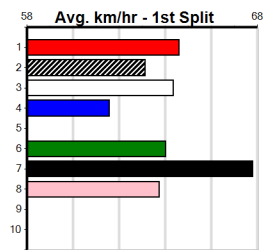

NAK SIGNS

Distance: 350m, Race Type: Grade 5 T3, Total Prizemoney: $1,530
1st: $1,000, 2nd: $320, 3rd: $160, 4th: $50

MR. BLUE SKY (1) will find this much easier than his most recent racing and he looks set to have a bit too much class for his rivals first up from a spell. SASSY SWAN (2) can get the run behind the speed throughout and could be the main danger.

Watchdog Tips: 1 2 8 4 Bet: Win 1

Form Box Wgt Dist Track Date Time BON Margin 1st/2nd (Time) PIR Checked Comment W/R Split 1 S/P Grade

MR. BLUE SKY [5] Resuming, gun draw, class runner here, go close. $3.20
Owner(s): M Crowe
Sire: BELLA INFRARED Dam: AFIRE LOVE
Trainer: Matthew Marshall (Darley)

Box History
Bx 1st 2nd 3rd 4th 5th 6th 7th 8th
Prize Best $55845.00
Starts FSTD 65-14-11-9
Trk/Dts 0-0-0-0
APM 4752

SASSY SWAN [5] Can get the run behind the speed, major player. $4.60
Owner(s): J Bowman
Sire: FERNANDO BALE Dam: FEARLESS SWAN
Trainer: Justin Bowman (Kilmany)

Box History
Bx 1st 2nd 3rd 4th 5th 6th 7th 8th
Prize Best $19575.63
Starts 19.62(7)-4/3/24
Trk/Dts 71-7-12-11
APM 18-4-4-2 7053

BOROUGH PREMIERS [5] Talented but hit or miss early, needs to hit here. $10.00
Owner(s): M Ebeyer
Sire: BARCIA BALE Dam: ZIPPING ZOE
Trainer: Gary Mcmillan (Nambrok)

Box History
Bx 1st 2nd 3rd 4th 5th 6th 7th 8th
Prize Best $12770.00
Starts 19.80(6)-3/4/23
Trk/Dts 61-5-10-8
APM 25-3-2-3 2242

AUDACIOUS IVY [5] Resuming, drawn to find bother, maybe next time. $7.00
Owner(s): K Wainwright
Sire: MAGIC SPRITE Dam: AUDACIOUS GRACE
Trainer: Diane Wainwright (Rosedale)

Box History
Bx 1st 2nd 3rd 4th 5th 6th 7th 8th
Prize Best $8410.00
Starts FSTD 22-4-2-4
Trk/Dts 0-0-0-0
APM 1560

*** VACANT BOX ***
Owner(s):
Sire: Dam:
Trainer:
Winning Distances: < 300m (0) 300 - 399m (0) 400 - 499m (0) 500 - 599m (0) 600 - 699m (0) > 700m (0)
Winning Weights: