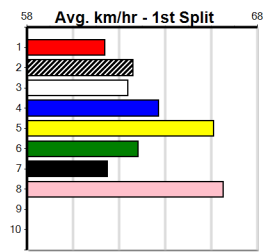

AUSSIE SECRET @ STUD

Distance: 395m, Race Type: Tier 3 - Grade 6, Total Prizemoney: $1,530
1st: $1,000, 2nd: $320, 3rd: $160, 4th: $50

SHARNI'S BOY (8) has recorded good wins in 2 of his last 3 and he has the pace to set the tempo soon after box rise and can lead from go to whoa. INTER TERRA (5) can also come out running and she could be right in the mix throughout here.

Watchdog Tips: [8] [5] [6] [7] Bet: Win 8

BOMBER'S LADY [6] Likely to get buried back early, needs a pile up. $21.00
Owner(s): G Green
Winning Distances: < 300m (0) 300 - 399m (1) 400 - 499m (1) 500 - 599m (0) 600 - 699m (0) > 700m (0)
Box History table and Prize Best Starts Trk/Dts APM

ARTORIAS BALE (NSW)[6] Resuming, can show some early speed, place hopes. $12.00
Owner(s): B Wheeler
Winning Distances: < 300m (0) 300 - 399m (2) 400 - 499m (0) 500 - 599m (0) 600 - 699m (0) > 700m (0)
Box History table and Prize Best Starts Trk/Dts APM

CHRISSY HAND [6] Steady placing here 2 back but this looks tough. $10.00
Owner(s): R Haines
Winning Distances: < 300m (0) 300 - 399m (0) 400 - 499m (2) 500 - 599m (0) 600 - 699m (0) > 700m (0)
Box History table and Prize Best Starts Trk/Dts APM

WHATEVER WILLOW [6] Good early, handy wins in 2 of last 4, respect. $5.50
Owner(s): G Ebenezer
Winning Distances: < 300m (0) 300 - 399m (1) 400 - 499m (1) 500 - 599m (0) 600 - 699m (0) > 700m (0)
Box History table and Prize Best Starts Trk/Dts APM

INTER TERRA [6] Can come out running in her races, major player. $8.00
Owner(s): TONY AND JOE (SYN), T Interligi, J Interligi
Winning Distances: < 300m (0) 300 - 399m (2) 400 - 499m (0) 500 - 599m (0) 600 - 699m (0) > 700m (0)
Box History table and Prize Best Starts Trk/Dts APM