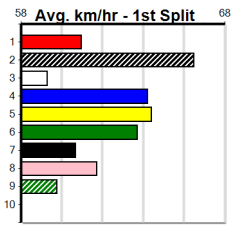

SPORTSBET NOBODY DOES IT EASIER (

Distance: 400m, Race Type: Maiden, Total Prizemoney: $1,530
1st: $1,000, 2nd: $320, 3rd: $160, 4th: $50

2

3:27PM

(VIC time)

GO ME GO (5) has been placed in three of five to date and she looks the likely leader. SCOTLAND YARD (2) showed some promise in his first prep and he is expected to race well fresh. ASTON NAXXAR (6) should get a nice cart across early

Watchdog Tips: **5** **2** **6** **3** **Bet:** **Box Trifecta 2,3,5,6 ($10 for 41.67%)**