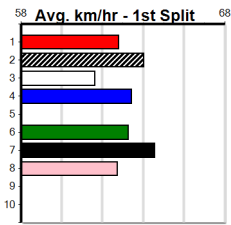

7
5:01PM
(VIC time)

PERRY MARKERI (8) has turned in some handy performances here to date and he is ideally drawn out wide. PAW LOU LOU (4) has been luckless since her win here and she can make amends this time around. SPAGHETTI ARMS (1) has the right draw.

Watchdog Tips: **8** **4** **1** **3** Bet: **Win 8**