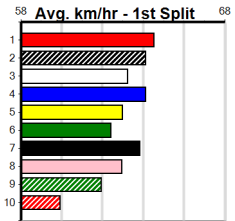

Geelong

ISABELLA ABLE SUPPORT SERVICES (25)

Distance: 400m, Race Type: Grade 5, Total Prizemoney: $1,530
1st: $1,000, 2nd: $320, 3rd: $160, 4th: $50

4

4:07PM

(VIC time)

GOGO SKYE (5) is one of the more reliable beginners in the race and he can break up the field through the bend. OH CRIKEY (8) just needs luck early on.

Watchdog Tips: **5** **8** **7** **3** Bet: **Win 5**