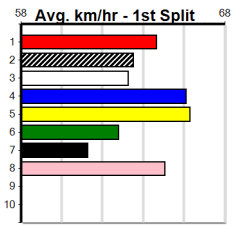

NP ELECTRICAL (250+RANK)

Distance: 400m, Race Type: Mixed 4/5, Total Prizemoney: $1,530
1st: $1,000, 2nd: $320, 3rd: $160, 4th: $50

PINEAPPLE HEAD (7) has a good turn of foot and she can get away to a good lead. Both DEEP PURPLE (2) and SILVER TAQUISHA (4) will be in the finish

Watchdog Tips: **7** **2** **4** **5** **Bet:** **Box Trifecta 2,4,7 ($10 for 166.67%)**

Form	Box	Weight	Dist	Track	Date	Time	BON	Margin	1st/2nd (Time)	PIR	Checked	Comment	W/R	Split 1	S/P	Grade			
1	DR. MATRIX [5]	Biks	<i>Lacking confidence, can miss the kick, tested</i>																
BE	D	Jan-20	BERNARDO	DR. HARLEE												$14.00	Winning Boxes		
Trainer: Kevin Quinn (Cundare North)																			
7th	(8)	29.3	400	GEL	R5	03-May-24	23.07	22.45	6.50LBORACAY STORM (22.61)	M/57	.	.	.	8.67	$60.70	X45			
5th	(2)	29.2	400	GEL	R7	10-May-24	23.21	22.76	5.50LQUEST FOR MAGIC (22.82)	Q/55	.	.	.	8.68	$33.10	X45			
7th	(8)	29.4	400	GEL	R3	25-May-24	23.41	22.40	12.00LDONITA BALE (22.63)	S/77	.	.	.	8.85	$40.70	X45			
7th	(4)	29.5	400	GEL	R7	01-Jun-24	23.11	22.41	8.50LMAXIMUM AVA (22.54)	M/67	.	.	.	8.63	$119.40	5			
Owner(s): A Croxford																			

2	DEEP PURPLE [5]	<i>Settles on the speed, great anchor in exotics</i>													$4.50	Winning Boxes		
BK	B	Jan-21	BERNARDO	STAR DESIRE												Winning Boxes		
Trainer: Donna Knight (Talbot)																		
2nd	(2)	27.6	425	BEN	R5	22-May-24	24.43	24.25	1.75LPENNY BLUE DEMON (24.32)	M/222	.	.	.	6.65	$1.70	5		
2nd	(6)	27.9	450	BAL	R6	27-May-24	25.82	25.38	2.25LLYON BALE (25.66)	M/111	.	.	.	6.59	$11.30	SH		
2nd	(5)	28.4	425	BEN	R4	31-May-24	24.40	23.72	2.25LOUR GIRL ROXY (24.25)	M/122	.	.	.	6.62	$4.70	5		
7th	(6)	28.4	410	HOR	R7	04-Jun-24	23.93	22.97	14.00LASTON NERO (22.97)	M/77	.	.	.	10.82	$19.30	X34		
Owner(s): A Hayes																		

3	AUBAMEYANG [4]	<i>Former classy speedster, needs it easier</i>													$10.00	Winning Boxes		
BK	D	Feb-19	KINDA CRUEL RED	STUNNING VIEW												Winning Boxes		
Trainer: Peter Martinovic (Koo Wee Rup)																		
6th	(2)	32.6	350	HVL	R9	12-May-24	19.87	19.33	6.50LWHY I'M BROKE (19.43)	M/5	.	.	.	6.76	$34.20	5		
8th	(7)	32.8	435	SLE	R9	19-May-24	25.68	24.45	18.00LASSARD (24.45)	M/888	.	V0	.	5.51	$120.80	X45		
4th	(5)	33.0	400	WGL	R11	23-May-24	23.25	22.75	6.00LVIKING (22.84)	M/34	.	.	.	8.57	$37.00	X45		
7th	(2)	32.7	350	HVL	R12	02-Jun-24	20.06	19.24	7.50LBEAR LEE BANDIT (19.57)	M/7	.	.	.	6.80	$14.70	VET		
Owner(s): BACHELOR CLUB (SYN), P Martinovic, J Martinovic																		

4	SILVER TAQUISHA [4]	<i>Well down on form and confidence, must lift</i>													$5.00	Winning Boxes		
BK	B	Feb-21	BARCIA BALE	SILVER CUPCAKE												Winning Boxes		
Trainer: Keith Lloyd (Anakie)																		
4th	(7)	27.1	515	SAP	R9	31-Mar-24	30.55	29.79	9.00LREDSHIFT ALPHA (29.94)	M/5333	.	.	.	5.24	$15.40	5		
8th	(1)	27.2	450	BAL	R6	10-Apr-24	26.14	25.17	11.00LRIVIERA BALE (25.42)	M/468	.	.	.	6.65	$11.50	5		
6th	(4)	26.3	450	WBL	R8	16-May-24	25.79	25.47	4.50LWEBLEC WOLF (25.47)	M/544	.	.	.	6.73	$36.30	5H		
6th	(5)	26.1	450	WBL	R6	30-May-24	25.86	25.49	5.50LRICKY BOBBY RIOT (25.49)	Q/344	.	.	W	6.72	$31.70	5		
Owner(s): D Burnett