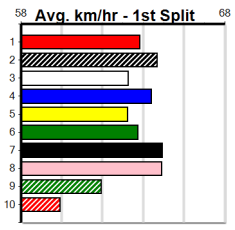

Distance: 400m, Race Type: Grade 5, Total Prizemoney: \$1,530
1st: \$1,000, 2nd: \$320, 3rd: \$160, 4th: \$50

11

6:15PM
(VIC time)

SUPER SIZE FRIES (8) has a great record from wide draws and he should be able to cross through the bend. ESPECIAL BLONDE (2) is reliable early and she will be in the firing line for most of the journey. DOLLAR SHORT (1) can charge to the line.