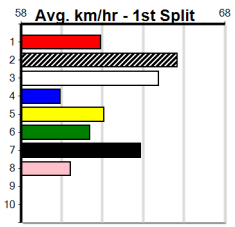

TTS ELECTRICS (250+RANK)

Distance: 460m, Race Type: Grade 7, Total Prizemoney: $1,530
1st: $1,000, 2nd: $320, 3rd: $160, 4th: $50

5

4:22PM

(VIC time)

HIBIKI BLUE (3) showed good early speed when placed at The Meadows and she is suited back to this distance range. OWNED BY CLOWNS (2) should pounce on the arm and she will continue to get stronger. BOMB NEAVE (1) will be strong in the run home

Watchdog Tips: **3** **2** **1** **6** **Bet:** **Box Trifecta 1,2,3,6 ($10 for 41.67%)**