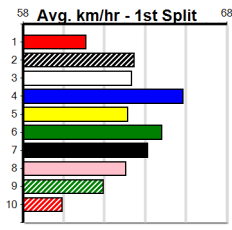

SPORTSBET GREEN TICKS (250+RANK)

Distance: 400m, Race Type: Grade 5, Total Prizemoney: $1,530
1st: $1,000, 2nd: $320, 3rd: $160, 4th: $50

MR. FLASH (2) has been impressive in his past two and he gets his chance to return to the winners list. PI GRANGE (8) has impressive mid race pace and he can stay wide in his races, while SON OF CECIL (1) is never too far away in this class.

Watchdog Tips:

2

8

1

6

Bet:

Win 2