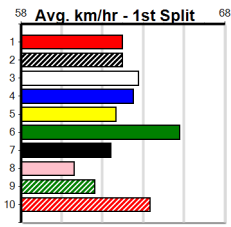

PARKER PUMPS (250+RANK)

Distance: 400m, Race Type: Grade 7, Total Prizemoney: $1,530
1st: $1,000, 2nd: $320, 3rd: $160, 4th: $50

3

3:42PM

(VIC time)

HARAJUKU LASS (3) was brilliant when placed here last time out and she can go one better this time around. PURPLE SAPPHIRE (1) was never headed here last time and she should be in the mix again. INTREPID BALE (8) should race well fresh.

Watchdog Tips: **3** **1** **8** **7** **Bet:** **Box Trifecta 1,3,7,8 ($10 for 41.67%)**