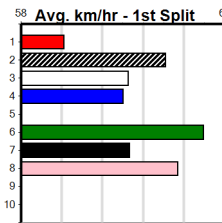

Geelong

MERV JENNINGS SIGNS (250+RANK)

Distance: 460m, Race Type: Grade 5, Total Prizemoney: \$1,530
1st: \$1,000, 2nd: \$320, 3rd: \$160, 4th: \$50

8

5:20PM

(VIC time)

LAMIA ERNIE (2) was a dominant 25.51 Ballarat winner recently and he should have no trouble clearing the red early on. ASTON ALLURE (8) is a consistent type and she can pressure the two for most of the journey. CALM THE STORM (4) is a strong type