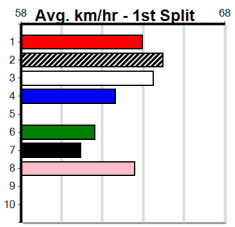

MILLERS MUZZLES (250+RANK)

Distance: 460m, Race Type: Grade 5, Total Prizemoney: $1,530
1st: $1,000, 2nd: $320, 3rd: $160, 4th: $50

6

4:42PM

(VIC time)

CIRCLE THE MOON (3) has been impressive since returning to Victoria and she should be able to clear the two inside runners early. BLACK SPECTRE (1) is racing with confidence and he just needs to get into the clear.

Watchdog Tips:

3

1

8

6

Bet:

Win 3