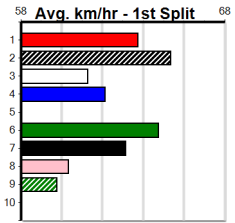

THE BECKLEY CENTRE GEELONG (250+

Distance: 400m, Race Type: Maiden, Total Prizemoney: $1,530
1st: $1,000, 2nd: $320, 3rd: $160, 4th: $50

Watchdog Tips: **7** **5** **1** **2** **Bet:** **Win 7**

READY TO STAGGER (7) is armed with good early burn and she should be able to break up the field through the bend. MY BOY KINGSLEY (5) has been luckless to date and he can make amends this time around. ACTION ROYALE (1) is drawn to get the breaks.