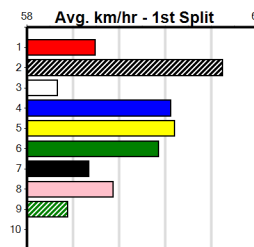

SPORTSBET NOBODY DOES IT EASIER (250+)

Distance: 400m, Race Type: Maiden, Total Prizemoney: $1,530
1st: $1,000, 2nd: $320, 3rd: $160, 4th: $50

GO ME GO (5) has been placed in three of five to date and she looks the likely leader. SCOTLAND YARD (2) showed some promise in his first prep and he is expected to race well fresh. ASTON NAXXAR (6) should get a nice cart across early

Watchdog Tips: **5** **2** **6** **3** **Bet:** **Box Trifecta 2,3,5,6 ($10 for 41.67%)**

Form	Box	Wgt	Dist	Track	Date	Time	BON	Margin	1st/2nd (Time)	PIR	Checked	Comment	WR	Split 1	S/P	Grade

1

OBVIOUS [M]

Well beaten in all seven runs, must find plenty

$21.00

BD Bitch May-22 Sire: FERAL FRANKY Dam: PRINNY ARANDT
Owner(s): M Brealey Trainer: Margaret Brealey (Exford)

Winning Distances: < 300m (0) 300 - 399m (0) 400 - 499m (0) 500 - 599m (0) 600 - 699m (0) > 700m (0)

Winning Weights:

8th (3)	25.7	410	HOR	R1	09-Apr-24	24.80	23.26	20.00	YASH BALE (23.42)	M/88	.	.	.	11.12	$31.60	MH
4th (2)	25.5	400	GEL	R1	23-Apr-24	23.26	22.56	6.50L	GROVER BALE (22.84)	Q/33	.	.	.	8.73	$16.40	M
6th (2)	24.7	390	BAL	R1	12-May-24	23.26	22.15	11.00	SPICY MINX (22.54)	Q/67	.	SW	.	8.93	$10.30	T3-M
5th (8)	25.3	300	HVL	R1	17-May-24	17.74	16.92	9.50L	HOT SPOT (17.10)	.	.	.	.	.	$11.70	T3-M
5th (8)	24.9	390	BAL	R1	26-May-24	22.94	21.59	4.25L	BLAZING RIOT (22.64)	M/66	.	.	.	8.90	$39.20	M
5th (2)	25.1	400	GEL	R1	28-May-24	23.94	22.41	11.00	CUBAN LAD (23.22)	Q/75	.	.	.	8.82	$8.20	T3-M
5th (1)	25.1	400	GEL	R1	04-Jun-24	23.43	22.69	6.50L	SUDOKU JAXON (22.99)	M/45	.	.	.	8.81	$17.80	M

Last 3 wins NOT included above

Box History

Bx	1st	2nd	3rd	4th	5th	6th	7th	8th
1					1			
2						1	1	1
3								1
4								
5								
6								
7								
8					2			

Prize Best $50.00
Starts NBT
Trk/Dts 7-0-0-0
APM 3-0-0-0
40

2

SCOTLAND YARD [M]

Resuming, showed promise last prep, danger

$2.80

BK Dog Apr-22 Sire: HURRY SLOWLY Dam: ALPHA DEMETER
Owner(s): CHAMPAGNE PTN (SYN), S Smith, A Langton Trainer: Angela Langton (Anakie)

Winning Distances: < 300m (0) 300 - 399m (0) 400 - 499m (0) 500 - 599m (0) 600 - 699m (0) > 700m (0)

Winning Weights:

2nd (7)	34.6	460	GEL	R3	10-Nov-23	26.00	25.68	3.00L	JOHNNY FOOTBALL (25.80)	M/111	.	.	.	6.51	$7.60	M
2nd (4)	34.2	515	SAP	R1	16-Nov-23	30.27	29.61	4.75L	MEPUNGA REWARD (29.95)	M/1112	.	.	.	5.10	$5.70	MH
T (1)	34.4	515	SAP	R1	23-Nov-23	0.00	29.13	.	RAYA STAR (30.08)	Q/1117	.	V28	.	5.16	$7.50	MSF
ST (-)	34.7	400	GEL	.	04-Jun-24	22.99	.	0.01L	Trial Cleared	M	.	1of1	.	.	.	ST

Last 3 wins NOT included above

Box History

Bx	1st	2nd	3rd	4th	5th	6th	7th	8th
1								
2								
3								
4		1						
5								
6								
7		1						
8								

Prize Best $1110.00
Starts FSTD
Trk/Dts 3-0-2-0
APM 0-0-0-0
222

3

MY GIRL KEIKO [M]

No luck to date, can make amends, keep safe

$8.00

BK Bitch Mar-22 Sire: FERNANDO BALE Dam: MY GIRL KIZZY
Owner(s): CHAMPAGNE PTN (SYN), S Smith, A Langton Trainer: Angela Langton (Anakie)

Winning Distances: < 300m (0) 300 - 399m (0) 400 - 499m (0) 500 - 599m (0) 600 - 699m (0) > 700m (0)

Winning Weights:

7th (4)	25.3	460	GEL	R9	25-May-24	26.84	25.62	18.00	HOLDEN BALE (25.64)	S/777	.	.	.	7.02	$10.70	M
5th (7)	25.3	400	GEL	R1	01-Jun-24	23.88	22.41	12.00	WINTER BALE (23.05)	M/85	.	.	.	8.97	$19.10	M

Last 3 wins NOT included above

Box History

Bx	1st	2nd	3rd	4th	5th	6th	7th	8th
1								
2								
3								
4								1
5								
6								
7					1			
8								

Prize Best $0.00
Starts NBT
Trk/Dts 2-0-0-0
APM 1-0-0-0
0