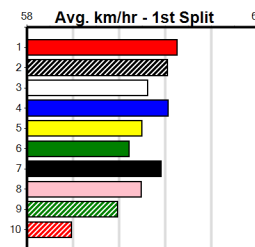

Geelong

4

4:07PM

(VIC time)

ISABELLA ABLE SUPPORT SERVICES (250+)

Distance: 400m, Race Type: Grade 5, Total Prizemoney: $1,530
1st: $1,000, 2nd: $320, 3rd: $160, 4th: $50

GOGO SKYE (5) is one of the more reliable beginners in the race and he can break up the field through the bend. OH CRIKEY (8) just needs luck early on.

Watchdog Tips:

5

8

7

3

Bet:

Win 5

Form Box	Wgt	Dist	Track	Date	Time	BNON	Margin	1st/2nd (Time)	PIR	Checked	Comment	WR	Split 1	S/P	Grade
1	TWO TOOTS [5] *** SCRATCHED *** $4.60														
BK	Dog			Sep-21		Sire: ZAMBORA BROCKIE			Dam: CAWBOURNE DOLLY						
Owner(s): elusive eight (SYN), C Deglaitis, D Sanders, D Deglaitis, A Taylor, C Brush, A Burton															
Winning Distances: < 300m (0) 300 - 399m (0) 400 - 499m (3) 500 - 599m (0) 600 - 699m (0) > 700m (0)															
Winning Weights: 31.5(1) 31.9(1) 32.4(1)															
2nd (1)	31.4	450	WBL	R4	06-May-24	25.67	25.46	1.75L JELLCENT BALE (25.55)	Q/111	.	.	.	6.62	$1.80	6G
8th (7)	31.1	390	WBL	R9	09-May-24	22.94	21.77	7.00L BLACKPOOL SLADE (22.45)	M/46	.	.	.	8.80	$4.90	X67
4th (5)	31.4	400	GEL	R10	14-May-24	23.37	22.84	5.50L SUPER SIZE FRIES (23.02)	M/44	.	.	.	8.94	$3.20	6G
4th (7)	31.4	400	GEL	R10	21-May-24	23.17	22.48	4.50L YAALA JUNIOR (22.87)	S/55	.	VO	.	8.74	$3.70	RW
2nd (4)	31.6	400	GEL	R2	25-May-24	22.83	22.40	1.5L YAALA JUNIOR (22.74)	M/22	.	.	.	8.66	$7.80	RW
1st (4)	31.5	400	GEL	R4	28-May-24	22.72	22.41	2.75L SHE'S IDEAL (22.91)	M/31	.	SW	.	8.54	$2.20	T3-6
4th (7)	31.4	400	GEL	R3	01-Jun-24	23.09	22.41	2.75L GOOD BOY BOY (22.90)	M/65	.	.	.	8.77	$14.40	RW
8th (5)	31.6	450	BAL	R3	06-Jun-24	26.40	25.14	9.00L REMO RODMAN (25.78)	M/788	.	.	W	6.86	$11.20	5H
Last 3 wins NOT included above															
1st (8)	31.9	400	GEL	R1	08-Sep-23	22.95	22.65	2.50L ISHAN BALE (23.12)	M/11	.	.	.	8.60	$12.00	M
1st (8)	32.4	450	BAL	R5	01-Apr-24	25.53	25.53	1.5L ABLETT FLYER (25.63)	M/111	.	SW	.	6.73	$3.70	T3-RW

Box History

Bx	1st	2nd	3rd	4th	5th	6th	7th	8th
1	1							
2		1						1
3								
4				1				1
5	1	1		1				
6		1	1	1				
7				4			1	1
8	2	1	1				1	1

Prize Best $6930.00
Starts 22.72(4)-28/5/24
Trk/Dts 26-3-5-1
APM 18-2-3-1
3822