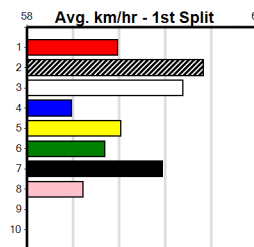

TTS ELECTRICS (250+RANK)

Distance: 460m, Race Type: Grade 7, Total Prizemoney: $1,530
1st: $1,000, 2nd: $320, 3rd: $160, 4th: $50

HIBIKI BLUE (3) showed good early speed when placed at The Meadows and she is suited back to this distance range. OWNED BY CLOWNS (2) should pounce on the arm and she will continue to get stronger. BOMB NEAVE (1) will be strong in the run home

Watchdog Tips: **3** **2** **1** **6** **Bet:** **Box Trifecta 1,2,3,6 ($10 for 41.67%)**

1

BOMB NEAVE [7] **Strong type, gets the gun run, can threaten** **$8.00**

BE Bitch Mar-22 Sire: SHIMA SHINE Dam: JD BOMBSHELL Trainer: Rachael Cassar (Rockbank)

Owner(s): R Cassar
Winning Distances: < 300m (0) 300 - 399m (0) 400 - 499m (0) 500 - 599m (1) 600 - 699m (0) > 700m (0)

Winning Weights: 27.9(1)

Run	Time	Dist	Track	Date	Time	BON	Margin	1st/2nd (Time)	PIR	Checked	Comment	WR	Split 1	S/P	Grade
4th (1)	28.7	545	BAL	R5	29-Apr-24	31.48	31.25	3.5L RENEGADE RUSLIE (31.25)	S/5544	.	.	.	7.12	$2.90	T3-RW
2nd (4)	28.4	450	BAL	R5	04-May-24	25.83	25.21	1.75L WHATEVER WILLOW (25.72)	S/855	.	.	.	6.96	$15.60	7
7th (6)	28.1	525	MEP	R9	08-May-24	31.33	29.86	16.00 BUN QUAKE (30.28)	M/6777	.	.	.	5.31	$43.60	7
4th (1)	28.4	600	MEP	R9	15-May-24	35.59	34.42	17.00 RECYCLED (34.42)	S/5444	.	VO	.	9.36	$62.20	RWH
3rd (7)	28.2	595	SAP	R2	20-May-24	35.22	34.20	8.50L MAHOGANY (34.65)	S/5533	.	.	.	9.73	$46.00	RW
5th (1)	28.7	600	MEA	R3	25-May-24	35.04	34.17	13.00 REITERATE (34.17)	M/5555	.	.	.	9.29	$52.00	RW
6th (3)	28.7	600	MEP	R9	29-May-24	35.30	34.84	6.50L BOUNDING CHIEF (34.85)	M/6665	.	.	.	9.53	$33.60	X67
2nd (4)	28.7	460	GEL	R5	04-Jun-24	26.17	26.09	0.50L ABLETT FLYER (26.14)	M/432	.	.	.	6.84	$6.40	X67

Last 3 wins NOT included above

Run	Time	Dist	Track	Date	Time	BON	Margin	1st/2nd (Time)	PIR	Checked	Comment	WR	Split 1	S/P	Grade
1st (2)	27.9	525	MEP	R1	21-Feb-24	30.63	30.19	0.50L IN SECRET (30.65)	M/2222	.	.	.	5.39	$2.60	M

Box History

Bx	1st	2nd	3rd	4th	5th	6th	7th	8th
1			1	3	1	3		
2	1		1	1		1		
3			1	4		1		
4		2			2			
5			1		1			
6					1	1	1	
7			1		1	1		
8		1		3	1			

Prize Best Starts Trk/Dts APM: $5945.00 NBT 35-1-3-5 10-0-1-2 3447

2

OWNED BY CLOWNS [7] **Looks the leader, getting stronger, danger** **$4.00**

WBK Bitch Jul-22 Sire: FERNANDO BALE Dam: SILKEN Trainer: Angela Langton (Anakie)

Owner(s): STILL WAITING (SYN), J Sharp, G Miller
Winning Distances: < 300m (0) 300 - 399m (0) 400 - 499m (1) 500 - 599m (0) 600 - 699m (0) > 700m (0)

Winning Weights: 26.9(1)

Run	Time	Dist	Track	Date	Time	BON	Margin	1st/2nd (Time)	PIR	Checked	Comment	WR	Split 1	S/P	Grade
4th (7)	26.5	520	GEL	R4	27-Apr-24	30.77	29.69	6.00L FLAWS AND SINS (30.36)	Q/1114	.	.	.	5.39	$3.40	M
5th (5)	26.5	400	GEL	R9	03-May-24	23.41	22.45	8.50L KETCHIKAN KID (22.84)	M/34	.	.	.	8.67	$2.70	MH
5th (3)	26.6	460	GEL	R1	17-May-24	26.83	25.87	9.50L SPELL ON YOU (26.19)	M/333	.	.	.	6.87	$17.90	M
1st (7)	26.9	400	GEL	R1	25-May-24	22.80	22.40	0.10L WINTER BALE (22.80)	M/11	.	.	.	8.43	$4.30	M
3rd (7)	27.0	400	GEL	R9	01-Jun-24	22.96	22.41	3.25L NATALIE BALE (22.75)	M/33	.	.	.	8.47	$9.50	X67

Last 3 wins NOT included above

Box History

Bx	1st	2nd	3rd	4th	5th	6th	7th	8th
1								
2								
3					1			
4								
5					1			
6								
7	1		1	1				
8								

Prize Best Starts Trk/Dts APM: $2055.00 NBT 5-1-0-1 1-0-0-0 2040