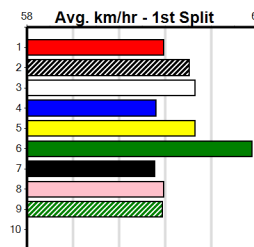

Geelong

9

5:38PM

(VIC time)

TOPCAT VIDEO PRODUCTIONS (250+RANK)

Distance: 400m, Race Type: Grade 6, Total Prizemoney: $1,530
1st: $1,000, 2nd: $320, 3rd: $160, 4th: $50

BIG BUCKETS (2) was a cracking 22.55 winner here when resuming and he appears to have a fair bit on these. GROVER BALE (8) is better than his past few runs and he is suited back to this distance range. SOLID GROUND (5) is never too far away

Watchdog Tips:	2	8	5	1	Bet:	Win 2

Form Box	Wgt	Dist	Track	Date	Time	BON	Margin	1st/2nd (Time)	PIR	Checked	Comment	WR	Split 1	S/P	Grade
1	PELICAN FLYER [6] Led for a long way last time, must respect $7.50														
BK	Bitch				Apr-22			Sire: MY REDEEMER	Dam: LIVERPOOL FLYER			Trainer: Billy Mcrae (Smythes Creek)			
Owner(s): Backyard Members (SYN), M Panopoulos, G Mcrae, B Mcrae															
Winning Distances: < 300m (0) 300 - 399m (2) 400 - 499m (0) 500 - 599m (0) 600 - 699m (0) > 700m (0)															
Winning Weights: 25.0(1) 25.9(1)															
5th (1)	25.4	400	GEL	R3	09-Apr-24	23.50	22.46	8.50L KEN MASTERS (22.92)	M/44				8.61	$6.40	X67H
7th (5)	25.1	390	BAL	R10	22-Apr-24	22.99	22.24	11.00 JACAERYS BALE (22.24)	M/67				8.85	$14.70	T3-7
6th (3)	24.9	400	GEL	R9	30-Apr-24	24.09	22.73	15.00 GROVER BALE (23.04)	M/45				8.86	$5.00	7
3rd (1)	24.8	390	BAL	R4	06-May-24	22.47	21.89	6.50L NO RIGHT TURNS (22.04)	Q/33				8.64	$27.40	T3-7
3rd (6)	24.8	390	WBL	R3	13-May-24	22.65	22.34	1.25L YAALA JUNIOR (22.57)	M/12				8.78	$4.50	7
1st (8)	25.0	390	BAL	R10	19-May-24	22.80	22.47	1.00L KAYDEN'S CUDDLES (22.85)	M/11				8.50	$3.00	T3-7
3rd (7)	25.2	400	GEL	R4	28-May-24	23.01	22.41	4.25L TWO TOOTS (22.72)	M/23				8.43	$7.50	T3-6
2nd (5)	25.0	390	BAL	R10	02-Jun-24	22.41	22.08	1.5L RAPIDFIRE JAYDA (22.32)	Q/11				8.36	$4.00	T3-6
Last 3 wins NOT included above															
1st (1)	25.9	390	BAL	R1	01-Apr-24	22.58	22.14	1.75L PROJECT MAYHEM (22.69)	Q/11		SW		8.52	$20.80	T3-M
Prize Best Starts Trk/Dts APM															

Box History

Bx	1st	2nd	3rd	4th	5th	6th	7th	8th
1	1							
2								
3								
4								
5								
6								
7								
8								

Prize Best Starts Trk/Dts APM

$3120.00 NBT 13-2-2-3 3-0-0-1 2560

Form Box	Wgt	Dist	Track	Date	Time	BON	Margin	1st/2nd (Time)	PIR	Checked	Comment	WR	Split 1	S/P	Grade
2	BIG BUCKETS [6] Cracking winner here two runs back, yes $2.20														
BD	Dog				Nov-21			Sire: NEED MY MONEYNOW	Dam: KASREYN			Trainer: Nicole Cachia (Anakie)			
Owner(s): Big Buckets (SYN), G James, F Mastropasqua															
Winning Distances: < 300m (0) 300 - 399m (0) 400 - 499m (2) 500 - 599m (0) 600 - 699m (0) > 700m (0)															
Winning Weights: 30.5(1) 31.4(1)															
1st (6)	30.5	410	HOR	R1	19-Sep-23	23.35	22.95	2.75L LASER BEAM (23.53)	M/11				10.42	$3.30	M
4th (5)	31.0	410	HOR	R9	26-Sep-23	23.56	23.00	3.25L ORIANNA BALE (23.34)	M/55		SW		10.52	$3.20	X67
6th (8)	31.0	460	GEL	R9	06-Oct-23	26.98	25.96	13.00 DOLLAR BUCKS (26.11)	M/776		V28		7.00	$4.00	X67
ST (-)	31.4	400	GEL		07-May-24	22.57		0.01L Trial Cleared	M		1of1				ST
1st (2)	31.4	400	GEL	R10	25-May-24	22.55	22.40	5.00L PAW MANNY (22.90)	M/11				8.46	$1.50	7
5th (4)	31.3	400	GEL	R3	01-Jun-24	23.12	22.41	3.25L GOOD BOY BOY (22.90)	M/53				8.67	$3.00	RW
Last 3 wins NOT included above															
Prize Best Starts Trk/Dts APM															

Box History

Bx	1st	2nd	3rd	4th	5th	6th	7th	8th
1								
2	1							
3								
4								
5								
6								
7								
8								

Prize Best Starts Trk/Dts APM

$3780.00 22.55(2)-25/5/24 5-2-0-0 2-1-0-0 2316