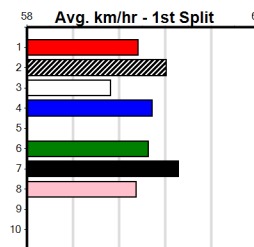

PERRY MARKERI (8) has turned in some handy performances here to date and he is ideally drawn out wide. PAW LOU LOU (4) has been luckless since her win here and she can make amends this time around. SPAGHETTI ARMS (1) has the right draw.

Watchdog Tips: **8** **4** **1** **3** **Bet:** **Win 8**

1

SPAGHETTI ARMS [6] Drawn to be prominent throughout, threat **$6.00**
BK Bitch Dec-21 Sire: MEPUNGA BLAZER Dam: POLLY'S YOHANNA
Owner(s): N Cachia Trainer: Nicole Cachia (Anakie)
Winning Distances: < 300m (0) 300 - 399m (0) 400 - 499m (2) 500 - 599m (0) 600 - 699m (0) > 700m (0)
Winning Weights: 23.8(1) 24.0(1)

Form	Box	Wgt	Dist	Track	Date	Time	BON	Margin	1st/2nd (Time)	PIR	Checked	Comment	WR	Split 1	S/P	Grade
5th (7)		23.9	400	GEL	R2	02-Apr-24	23.38	22.50	4.25L WISE MOVE (23.09)	M/87	.	.	.	9.03	$46.90	M
7th (2)		23.8	390	WBL	R2	08-Apr-24	23.39	22.23	5.50L ASTON HOMARE (23.02)	M/77	.	.	.	9.25	$2.80	M
1st (3)		23.8	450	WBL	R1	15-Apr-24	25.69	25.47	3.75L OLLIE DEEDS (25.94)	M/211	.	.	.	6.69	$18.30	M
1st (6)		24.0	410	HOR	R2	19-Apr-24	23.69	23.40	5.50L MIGHTY MONARCH (24.05)	M/11	.	.	.	10.45	$10.70	7
7th (8)		23.9	485	HOR	R3	23-Apr-24	28.17	27.27	11.00 ON SONG ICE (27.40)	Q/677	.	.	.	7.01	$11.30	X67H
6th (4)		23.7	460	GEL	R9	27-Apr-24	26.32	25.51	8.00L ARTISAN ARTIST (25.78)	Q/666	.	.	.	6.88	$25.70	X67
3rd (1)		23.5	400	GEL	R2	23-May-24	23.04	22.40	4.50L YAALA JUNIOR (22.74)	M/64	.	.	.	8.86	$14.20	RW
6th (6)		23.6	460	GEL	R9	07-Jun-24	26.51	25.62	6.50L POWER OUT (26.07)	M/777	.	.	.	6.93	$82.50	SH

Last 3 wins NOT included above

Box	1st	2nd	3rd	4th	5th	6th	7th	8th
1			1					
2						1		1
3	1							
4						2		
5								1
6	1					1		
7				1	1			
8								1

Prize						$3380.00		
Best						NBT		
Starts						13-2-0-1		
Trk/Dts						2-0-0-0		
APM						2712		

2

ASTON ACCORD [6] Racing well but this is harder, place best **$10.00**
BEBD Bitch Apr-22 Sire: TOMMY SHELBY Dam: ASTON FRAICHE
Owner(s): R Borda Trainer: Glenn Campbell (Anakie)
Winning Distances: < 300m (0) 300 - 399m (1) 400 - 499m (1) 500 - 599m (0) 600 - 699m (0) > 700m (0)
Winning Weights: 23.2(1) 24.2(1)

Form	Box	Wgt	Dist	Track	Date	Time	BON	Margin	1st/2nd (Time)	PIR	Checked	Comment	WR	Split 1	S/P	Grade
8th (7)		23.3	390	WBL	R3	11-Apr-24	22.90	22.09	8.50L LEON'S ENTITY (22.31)	M/58	.	.	.	9.12	$25.00	7
6th (8)		22.9	390	WBL	R3	29-Apr-24	23.38	22.39	11.00 XABRINA BALE (22.65)	Q/36	.	.	.	8.81	$7.00	7
4th (1)		23.1	390	WBL	R3	06-May-24	23.08	22.36	2.25L NARINGAL SALLY (22.94)	M/43	.	.	.	8.84	$5.80	X67
2nd (7)		23.1	425	BEN	R5	11-May-24	24.63	24.05	1.5L IN SECRET (24.54)	M/244	.	.	.	6.72	$60.20	X67
3rd (3)		23.4	450	BAL	R9	19-May-24	26.33	25.88	6.50L SILVER MACHINE (25.88)	M/333	.	.	.	6.69	$12.80	T3-7
4th (7)		23.3	425	BEN	R9	22-May-24	24.89	24.25	4.75L BENNACHIE ASH (24.56)	M/224	.	.	.	6.71	$16.60	7
1st (2)		23.2	450	WBL	R5	03-Jun-24	25.95	25.86	4.25L ASTON PACE (26.25)	M/111	.	.	.	6.67	$12.50	X67
3rd (4)		23.4	450	SHP	R5	06-Jun-24	25.93	25.52	1.00L SAM'S UNIVERSE (25.87)	M/566	.	.	.	6.67	$10.60	T3-RW

Last 3 wins NOT included above

Box	1st	2nd	3rd	4th	5th	6th	7th	8th
1	1				1	1		
2	1	1						
3			1					
4			1		1			
5								
6				1				
7		1		1				1
8				1		1		

Prize						$3300.00		
Best						FSH		
Starts						14-2-2-2		
Trk/Dts						0-0-0-0		
APM						2732