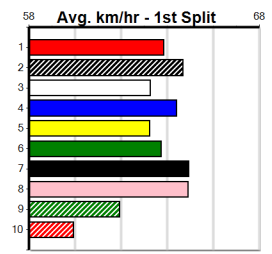

GEELONG PRINTING (250+RANK)

Distance: 400m, Race Type: Grade 5, Total Prizemoney: $1,530
1st: $1,000, 2nd: $320, 3rd: $160, 4th: $50

SUPER SIZE FRIES (8) has a great record from wide draws and he should be able to cross through the bend. ESPECIAL BLONDE (2) is reliable early and she will be in the firing line for most of the journey. DOLLAR SHORT (1) can charge to the line.

Watchdog Tips: 8 2 1 5 **Bet:** Win 8

Form Box	Wgt	Dist	Track	Date	Time	BON	Margin	1st/2nd (Time)	PIR	Checked	Comment	WR	Split 1	S/P	Grade
1 DOLLAR SHORT [5]															
Strong type, drawn to settle close, threat $7.50															
BK	Dog	May-22				Sire: NEED MY MONEYNOW			Dam: SAINT WEST			Trainer: Paul Radstock (Burnbank)			
Owner(s): KRAMERICA (SYN), G Farrugia, W Gallagher															
Winning Distances: < 300m (0) 300 - 399m (3) 400 - 499m (1) 500 - 599m (0) 600 - 699m (0) > 700m (0)															
Winning Weights: 32.3(2) 32.4(1) 32.5(1)															
4th (8)	32.3	400	GEL	R7	25-Mar-24	23.13	22.68	6.50L WHY I'M BROKE (22.68)	M/45	.	.	.	8.88	$6.60	6G
1st (3)	32.4	395	TRA	R2	03-Apr-24	22.32	22.16	3.00L TRUE TEMPER (22.52)	M/111	.	.	.	3.81	$2.80	X67H
3rd (6)	32.0	395	TRA	R3	12-Apr-24	22.59	22.16	0.25L GOT VIBES (22.58)	M/564	.	.	.	3.84	$2.20	X67F
5th (7)	32.0	450	BAL	R10	17-Apr-24	26.00	25.13	6.50L ZIPPING MOFFAT (25.57)	M/877	.	.	.	6.87	$19.70	5
6th (2)	32.1	410	HOR	R5	23-Apr-24	23.70	23.26	4.25L BRIGHT MOON (23.41)	M/76	.	.	.	10.87	$3.60	5
5th (8)	31.9	450	TRA	R7	01-May-24	25.23	24.86	1.75L MILLARA'S MONEY (25.13)	M/454	.	.	.	6.70	$2.80	5
1st (4)	32.5	395	TRA	R5	15-May-24	22.26	22.19	1.75L INTER TRIGON (22.37)	M/321	.	.	.	3.85	$3.30	5
8th (7)	33.1	425	BEN	R12	31-May-24	24.77	23.72	11.00 IMANI (24.01)	M/778	.	.	.	6.69	$13.00	5
Last 3 wins NOT included above															
1st (2)	32.3	395	TRA	R3	06-Mar-24	22.42	22.15	2.00L SKY BLAZER (22.55)	S/764	.	.	.	4.00	$2.60	M
1st (4)	32.3	400	GEL	R9	19-Mar-24	22.80	22.37	3.75L CORTEZ BALE (23.05)	M/22	.	.	SW	8.66	$3.00	X67

Box History

Bx	1st	2nd	3rd	4th	5th	6th	7th	8th
1								
2	1					1		
3	1	1						
4	2							
5				3				
6			1		1			
7			1	1				1
8	1		1	1				

Prize Best Starts Trk/Dts APM: $8500.00, 22.80(4)-19/3/24, 17-4-2-2, 6-1-2-1, 5815