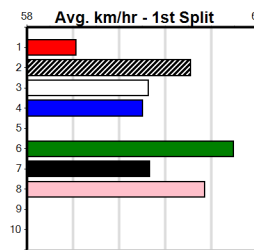

MERV JENNINGS SIGNS (250+RANK)

Distance: 460m, Race Type: Grade 5, Total Prizemoney: $1,530
1st: $1,000, 2nd: $320, 3rd: $160, 4th: $50

LAMIA ERNIE (2) was a dominant 25.51 Ballarat winner recently and he should have no trouble clearing the red early on. ASTON ALLURE (8) is a consistent type and she can pressure the two for most of the journey. CALM THE STORM (4) is a strong type

Watchdog Tips: **2** **8** **4** **3** **Bet:** **Box Trifecta 2,3,4,8 ($10 for 41.67%)**

1

JOLLY JOHNNY [5] **Can take a while to wind up, needs a mix up** **$16.00**

BE Dog Feb-21 Sire: MY REDEEMER Dam: MADAM BUTTERFLY
Owner(s): MILLIONAIRES (SYN), J Farrugia, A Farrugia Trainer: Elizabeth Lloyd (Anakie)
Winning Distances: < 300m (0) 300 - 399m (2) 400 - 499m (1) 500 - 599m (0) 600 - 699m (0) > 700m (0)
Winning Weights: 30.8(1) 31.0(1) 32.8(1)

Box	1st	2nd	3rd	4th	5th	6th	7th	8th
1	1							
2		2	4		1	1	3	1
3				3	3			2
4		2	4	1	2	1		
5	1	1	3	1	3	1		
6		3	2	1	1			
7	1		2	1	1	2	1	
8			1	2	1	1		

Last 3 wins NOT included above

Box	1st	2nd	3rd	4th	5th	6th	7th	8th							
1	7	32.8	390	BAL	R2	26-Dec-22	22.31	22.23	3.75L GUNAI REDEEMER (22.56)	S/21		SW	8.57	$2.80	T3-M
1	5	31.0	390	BAL	R3	05-Jun-23	22.66	22.24	1.25L FAIZA BALE (22.75)	S/53			8.95	$2.80	T3-7
1	1	30.8	400	GEL	R11	11-Jun-23	23.15	22.64	0.50L ASTON MELE (23.17)	S/71			8.91	$4.70	X67

Prize Best Starts Trk/Dts APM: $10675.00 NBT 64-3-8-19 11-0-1-3 2190

2

LAMIA ERNIE (NSW)[5] **Drops in class, can clear the red early, yes** **$2.80**

BK Dog Oct-21 Sire: SUPERIOR PANAMA Dam: ICE GAMBLER
Owner(s): G Carchedi Trainer: Chris Armstrong (Hoppers Crossi)
Winning Distances: < 300m (0) 300 - 399m (0) 400 - 499m (5) 500 - 599m (2) 600 - 699m (0) > 700m (0)
Winning Weights: 30.9(1) 31.7(1) 32.0(1) 32.4(1) 32.9(1) 33.6(1)

Box	1st	2nd	3rd	4th	5th	6th	7th	8th
1	2	2	1	2	1			
2		1	1	2				
3	2	1	2	1		1		
4	1	3	1				3	1
5	2				1			1
6		2				2	1	2
7		2		1		2	1	1
8	1	1				1		1

Last 3 wins NOT included above

Box	1st	2nd	3rd	4th	5th	6th	7th	8th							
1	3	32.4	425	BEN	R11	15-Dec-23	23.98	23.71	2.00L MISS IMMY LEE (24.11)	Q/111		SW	6.60	$7.40	5
1	5	32.9	515	SAP	R4	10-Mar-24	29.96	29.77	7.50L SMOOTH CRUISER (30.47)	M/1111			5.13	$4.10	T3-5H
1	3		450	BAL	R5	07-Apr-24	25.52	24.91	0.75L CORNHILL PRINCE (25.55)	M/341			6.70	$4.00	5

Prize Best Starts Trk/Dts APM: $26197.50 NBT 49-7-10-7 2-0-1-1 10559

3

THANK YOU TOMMY [5] **Hit or miss early but has the talent, keep safe** **$6.50**

BEBD Dog Oct-21 Sire: TOMMY SHELBY Dam: SNOOKY
Owner(s): S Donlon Trainer: Sheila Donlon (Burnbank)
Winning Distances: < 300m (0) 300 - 399m (0) 400 - 499m (6) 500 - 599m (1) 600 - 699m (0) > 700m (0)
Winning Weights: 29.4(1) 29.5(1) 29.8(1) 30.4(2) 30.5(2)

Box	1st	2nd	3rd	4th	5th	6th	7th	8th
1	2							
2	1							
3			1	1	2			2
4	2			1	3			
5	1				1	2	1	
6	1	1			1	1	1	1
7		1		1	1		1	1
8				1		2		2

Last 3 wins NOT included above

Box	1st	2nd	3rd	4th	5th	6th	7th	8th							
1	5	30.5	425	BEN	R12	03-Jan-24	24.36	24.10	1.00L SPRING FLAME (24.42)	M/333			6.82	$1.90	5
1	4	30.5	460	GEL	R8	09-Jan-24	25.92	25.92	3.75L SCARLETT WINGS (26.17)	Q/111		SW	6.62	$3.80	5
1	1	30.4	450	BAL	R6	26-Feb-24	25.58	25.58	4.00L ORSON BEAUTY (25.85)	Q/111			6.70	$2.60	T3-5

Prize Best Starts Trk/Dts APM: $8535.00 25.92(4)-9/1/24 36-7-2-1 2-1-0-0 3802