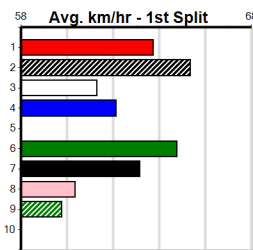

Geelong
1
3:07PM
(VIC time)

THE BECKLEY CENTRE GEELONG (250+RANK)

Distance: 400m, Race Type: Maiden, Total Prizemoney: $1,530
1st: $1,000, 2nd: $320, 3rd: $160, 4th: $50

READY TO STAGGER (7) is armed with good early burn and she should be able to break up the field through the bend. MY BOY KINGSLEY (5) has been luckless to date and he can make amends this time around. ACTION ROYALE (1) is drawn to get the breaks.

Watchdog Tips:

7 5 1 2 Bet: Win 7

Form Box	Wgt	Dist	Track	Date	Time	BON	Margin	1st/2nd (Time)	PIR	Checked	Comment	WR	Split 1	S/P	Grade
1	WBK	Dog		Apr-22											
1	ACTION ROYALE [M]														
Steady record here but the draw helps, threat															
$10.00															
Owner(s): J Farrugia		Sire: KEYBOW		Dam: ALVIRA		Trainer: Keith Lloyd (Anakie)									
Winning Distances: < 300m (0) 300 - 399m (0) 400 - 499m (0) 500 - 599m (0) 600 - 699m (0) > 700m (0)															
Winning Weights:															
2nd (6)	32.5	390	WBL	R2	26-Feb-24	22.73	21.94	1.5L BRONELLY JUNIOR (22.65)	M/11				8.67	$16.30	M
4th (7)	32.4	390	WBL	R2	02-Mar-24	23.17	22.06	7.50L MAKE US DREAM (22.68)	M/33				9.13	$2.70	M
7th (1)	32.1	400	GEL	R1	12-Mar-24	23.54	22.57	11.00 BLACKPOOL WINNIE (22.77)	M/56				8.83	$5.70	M
3rd (2)	31.7	400	GEL	R2	19-Mar-24	23.52	22.37	6.00L ASTILL BALE (23.10)	M/23				8.81	$5.00	M
3rd (5)	31.9	400	GEL	R3	25-Mar-24	23.25	22.68	4.25L JORD'S THE GIFT (22.96)	M/22				8.68	$15.50	M
7th (2)	31.7	400	GEL	R2	02-Apr-24	23.52	22.50	6.50L WISE MOVE (23.09)	M/56				8.87	$34.00	M
4th (2)	31.7	400	GEL	R2	30-Apr-24	23.62	22.73	10.00 TUFF TOBY (22.95)	M/33				8.80	$6.20	M
5th (4)	32.1	400	GEL	R1	07-May-24	23.58	22.58	7.50L CHARLI MARLEY (23.08)	M/34				8.72	$73.00	M
Last 3 wins NOT included above															
Prize Best	$1210.00														
Starts	15-0-2-2														
Trk/Dts	10-0-0-2														
APM	726														

Form Box	Wgt	Dist	Track	Date	Time	BON	Margin	1st/2nd (Time)	PIR	Checked	Comment	WR	Split 1	S/P	Grade
2	WBK	Bitch		May-21											
2	BROWSER [M]														
Good early burn, is getting stronger, respect															
$4.60															
Owner(s): M Empson		Sire: HOOKED ON SCOTCH		Dam: SMART ZERO		Trainer: Martyn Empson (Pakenham)									
Winning Distances: < 300m (0) 300 - 399m (0) 400 - 499m (0) 500 - 599m (0) 600 - 699m (0) > 700m (0)															
Winning Weights:															
4th (6)	28.5	400	GEL	R1	19-Feb-24	23.37	22.55	6.50L ASTON LUTON (22.93)	M/23				8.53	$12.10	M
2nd (6)	28.5	390	SHP	R1	29-Feb-24	22.55	22.06	0.10L MIDNIGHT MASS (22.54)	M/12				8.51	$4.50	M
4th (8)	29.4	400	GEL	R1	09-Mar-24	24.16	22.50	18.00 SUPER SEDAN (22.90)	M/43				8.90	$7.40	M
2nd (5)	28.7	390	SHP	R1	14-Mar-24	22.72	22.13	0.10L FRANKLIN AVENUE (22.72)	M/11				8.46	$10.00	M
3rd (6)	28.6	400	GEL	R2	02-Apr-24	23.10	22.50	0.25L WISE MOVE (23.09)	Q/12				8.54	$9.90	M
5th (5)	28.8	400	GEL	R1	27-Apr-24	23.73	22.35	11.00 BLACKPOOL TRIP (23.01)	M/24				8.65	$5.00	M
6th (8)	28.7	400	GEL	R1	07-May-24	23.59	22.58	7.50L CHARLI MARLEY (23.08)	M/55				8.82	$9.50	M
2nd (4)	28.7	390	SHP	R2	30-May-24	23.14	22.15	3.75L ASTON QUARTZ (22.88)	M/12				8.75	$4.30	M
Last 3 wins NOT included above															
Prize Best	$1375.00														
Starts	9-0-3-1														
Trk/Dts	5-0-0-1														
APM	901