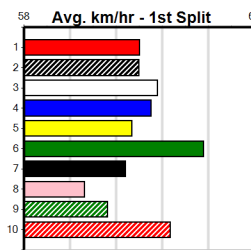

Geelong

3

3:42PM

(VIC time)

PARKER PUMPS (250+RANK)

Distance: 400m, Race Type: Grade 7, Total Prizemoney: $1,530
1st: $1,000, 2nd: $320, 3rd: $160, 4th: $50

HARAJUKU LASS (3) was brilliant when placed here last time out and she can go one better this time around. PURPLE SAPPHERE (1) was never headed here last time and she should be in the mix again. INTREPID BALE (8) should race well fresh.

Watchdog Tips: **3** **1** **8** **7** **Bet:** **Box Trifecta 1,3,7,8 ($10 for 41.67%)**

Form	Box	Wgt	Dist	Track	Date	Time	BON	Margin	1st/2nd (Time)	PIR	Checked	Comment	WR	Split 1	S/P	Grade	
1	PURPLE SAPPHERE [7] Dominant last time, settles on the pace, danger $3.20																
	BK Bitch Jan-22 Sire: SHIMA SHINE Dam: ABSOLUTE RUBY Trainer: Kathleen Boyle (Lethbridge)																
	Owner(s): K Boyle																
	Winning Distances: < 300m (0) 300 - 399m (0) 400 - 499m (1) 500 - 599m (0) 600 - 699m (0) > 700m (0)																
	Winning Weights: 27.2(1)																
	2nd (5) 27.2 390 WBL R3 18-Apr-24 22.82 22.32 0.25L ASTON TESSA (22.81) M/32 . . . VO . . . 9.18 $24.20 MH																
	7th (3) 27.0 390 WBL R1 25-Apr-24 23.29 22.14 16.00 OFFENSIVE LADY (22.17) M/77 . . . . . 9.30 $16.30 MF																
	1st (1) 27.2 400 GEL R1 21-May-24 22.71 22.48 7.00L JERSEY JET (23.17) M/11 . . . SW . . . 8.48 $1.60 M																
	Last 3 wins NOT included above																
	Box History																
<table border="1"> <thead> <tr><th>Bx</th><th>1st</th><th>2nd</th><th>3rd</th><th>4th</th><th>5th</th><th>6th</th><th>7th</th><th>8th</th></tr> </thead> <tbody> <tr><td>1</td><td>1</td><td></td><td></td><td></td><td></td><td></td><td></td><td></td></tr> <tr><td>2</td><td></td><td></td><td></td><td></td><td></td><td></td><td></td><td></td></tr> <tr><td>3</td><td></td><td></td><td></td><td></td><td></td><td></td><td></td><td></td></tr> <tr><td>4</td><td></td><td></td><td></td><td></td><td></td><td></td><td></td><td></td></tr> <tr><td>5</td><td></td><td>1</td><td></td><td></td><td></td><td></td><td></td><td></td></tr> <tr><td>6</td><td></td><td></td><td></td><td></td><td></td><td></td><td></td><td></td></tr> <tr><td>7</td><td></td><td></td><td></td><td></td><td></td><td></td><td></td><td></td></tr> <tr><td>8</td><td></td><td></td><td></td><td></td><td></td><td></td><td></td><td></td></tr> </tbody> </table>																	
Prize Best $1520.00																	
Starts 22.71(1)-21/5/24																	
Trk/Dts 3-1-1-0																	
APM 1-1-0-0 1416																	
2	MAJESTIC GEORGE [7] Poor strike rate, lacks early speed, prefer others $26.00																
	BK Dog Apr-21 Sire: BORAT Dam: DYNA FAME Trainer: Cody Hose (Lara)																
	Owner(s): C Hose																
	Winning Distances: < 300m (0) 300 - 399m (1) 400 - 499m (0) 500 - 599m (0) 600 - 699m (0) > 700m (0)																
	Winning Weights: 29.1(1)																
	1st (4) 29.1 390 BAL R1 22-Apr-24 22.72 22.24 0.05L FINE RECEPTION (22.72) Q/21 . . . . . 8.65 $8.00 T3-M																
	4th (4) 29.1 450 BAL R3 29-Apr-24 26.14 25.50 9.50L LYON BALE (25.50) M/366 . . . . . 6.82 $19.50 T3-7																
	4th (3) 28.9 450 BAL R7 04-May-24 25.86 25.21 4.50L RED SHIRAZ (25.56) Q/332 . . . . . 6.71 $16.20 X67																
	3rd (7) 28.5 450 BAL R1 08-May-24 26.06 24.83 12.00 HE SHINES (25.29) Q/673 . . . . . 6.77 $202.40 X67																
	4th (3) 28.7 500 BEN R7 15-May-24 28.81 28.16 3.00L TWENTY DEEP (28.61) Q/222 . . . . . 6.73 $52.30 T3-7																
4th (5) 28.7 500 BEN R3 22-May-24 29.17 28.35 3.75L HILLBILLY LEXI (28.91) Q/143 . . . . . 6.55 $15.10 X67																	
5th (3) 28.6 450 BAL R6 27-May-24 26.16 25.38 7.50L LYON BALE (25.66) M/874 . . . . . 7.03 $85.40 SH																	
6th (7) 28.4 500 BEN R5 05-Jun-24 29.49 28.23 15.00 MCIVOR ALFY (28.47) M/166 . . . . . 6.80 $11.90 X67																	
Last 3 wins NOT included above																	
Box History																	
<table border="1"> <thead> <tr><th>Bx</th><th>1st</th><th>2nd</th><th>3rd</th><th>4th</th><th>5th</th><th>6th</th><th>7th</th><th>8th</th></tr> </thead> <tbody> <tr><td>1</td><td></td><td></td><td></td><td></td><td></td><td></td><td></td><td></td></tr> <tr><td>2</td><td></td><td>1</td><td>1</td><td>1</td><td></td><td>1</td><td></td><td></td></tr> <tr><td>3</td><td></td><td>1</td><td>1</td><td>4</td><td>1</td><td></td><td></td><td>2</td></tr> <tr><td>4</td><td>1</td><td>1</td><td>1</td><td>3</td><td></td><td></td><td></td><td>1</td></tr> <tr><td>5</td><td></td><td></td><td></td><td>1</td><td>1</td><td></td><td></td><td>1</td></tr> <tr><td>6</td><td></td><td>1</td><td>1</td><td></td><td></td><td>2</td><td>1</td><td>1</td></tr> <tr><td>7</td><td>2</td><td>3</td><td>1</td><td>1</td><td>2</td><td>1</td><td>1</td><td>1</td></tr> <tr><td>8</td><td></td><td></td><td>1</td><td>1</td><td>1</td><td>1</td><td>1</td><td>1</td></tr> </tbody> </table>																	
Prize Best $5542.14																	
Starts NBT