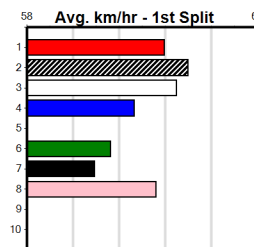

Geelong

6

4:42PM

(VIC time)

MILLERS MUZZLES (250+RANK)

Distance: 460m, Race Type: Grade 5, Total Prizemoney: $1,530
1st: $1,000, 2nd: $320, 3rd: $160, 4th: $50

CIRCLE THE MOON (3) has been impressive since returning to Victoria and she should be able to clear the two inside runners early. BLACK SPECTRE (1) is racing with confidence and he just needs to get into the clear.

Watchdog Tips: **3** **1** **8** **6** **Bet:** **Win 3**

Form Box	Wgt	Dist	Track	Date	Time	BON	Margin	1st/2nd (Time)	PIR	Checked	Comment	WR	Split 1	S/P	Grade	
1	BLACK SPECTRE [5] Prefer out wide but has good muster, danger $6.00															
	BK Dog			Aug-21			Sire: FERNANDO BALE			Dam: MEPUNGA SPECTRE			Trainer: Michael Katsiris (Thomastown)			
	Owner(s): M Katsiris															
	Winning Distances: < 300m (0) 300 - 399m (2) 400 - 499m (0) 500 - 599m (3) 600 - 699m (1) > 700m (0)															
	Winning Weights: 30.1(1) 30.2(1) 30.6(2) 30.7(1) 30.9(1)															
	3rd (6)	31.0	425	BEN	R6	26-Mar-24	24.65	23.91	7.00L JANIE CABANG (24.19)	M/434	.	.	.	6.82	$10.30	5H
	6th (4)	30.8	450	BAL	R6	01-Apr-24	26.26	25.53	11.00 RAPIDFIRE SERENA (25.53)	M/757	.	.	W	6.96	$7.80	T3-5
	7th (5)	30.6	450	TRA	R8	06-Apr-24	26.11	25.20	13.00 KIPPY BALE (25.20)	M/554	.	.	.	6.89	$18.00	5
	7th (2)	31.0	460	WGL	R6	11-Apr-24	26.80	25.83	8.00L KNICKED OFF (26.24)	M/887	.	.	.	6.85	$12.10	T3-5
	5th (4)	30.7	395	TRA	R6	20-May-24	23.09	22.21	6.00L WHISKEY TALKIN' (22.67)	M/455	.	.	.	3.85	$18.10	T3-5
1st (8)	30.9	350	HVL	R6	29-May-24	19.66	19.45	1.25L SUPERFLY GIRL (19.73)	Q/1	.	.	.	6.64	$2.80	5	
2nd (8)	31.0	450	BAL	R7	02-Jun-24	25.92	25.44	3.25L DEEP FEVER (25.71)	M/322	.	.	.	6.77	$4.50	T3-5	
3rd (3)	31.6	450	SHP	R8	06-Jun-24	26.02	25.52	7.50L KRAKEN DEMON (25.52)	M/344	.	.	.	6.70	$10.20	T3-5	
Last 3 wins NOT included above																
1st (3)	30.1	595	SAP	R5	13-Aug-23	35.39	34.44	2.50L RENEGADE RUSLIE (35.55)	M/1121	.	.	SW	9.40	$5.70	RW	
1st (4)	30.6	600	MEP	R5	30-Aug-23	34.87	34.56	0.50L MAGIC EYELINER (34.89)	M/222	.	.	.	9.19	$4.30	RW	
1st (5)	30.6	545	BAL	R8	20-Nov-23	31.46	31.46	2.50L BRUCE'S RUSLIE (31.63)	Q/1111	.	.	SW	6.76	$4.10	T3-5	
Box History																
Bx	1st	2nd	3rd	4th	5th	6th	7th	8th								
1	1															
2			1	1										3		
3	2															
4	1		1		1	1								1		
5	1				1									1		
6													2	1		
7	1			1		2	1									
8	1	2	1		1											
Prize	$15865.00															
Best	FSTD															
Starts	34-6-3-7															
Trk/Dts	0-0-0-0															
APM	4645															
2	GOOD CHAT WISPY [5] *** SCRATCHED *** $7.50															
	BK Dog			Aug-20			Sire: MY REDEEMER			Dam: MOLTISANTI			Trainer: Robert Crawford (Pearcedale)			
	Owner(s): R Crawford															
	Winning Distances: < 300m (0) 300 - 399m (3) 400 - 499m (5) 500 - 599m (6) 600 - 699m (0) > 700m (0)															
	Winning Weights: 28.9(1) 29.1(2) 29.2(4) 29.3(1) 29.6(2) 29.8(1) 29.9(2) 30.0(1)															
	4th (8)	29.9	510	SLE	R5	25-Feb-24	29.51	28.67	7.50L HUNTER'S CHOICE (29.02)	M/244	.	.	.	9.31	$11.60	5
	1st (2)	30.0	525	MEP	R11	28-Feb-24	30.17	30.05	6.50L WHAT A DOLL (30.59)	Q/1111	.	.	.	5.15	$1.50	T3-5
	7th (6)	30.1	525	MEP	R5	06-Mar-24	31.30	29.98	11.00 ROUGE KNIGHT (30.57)	M/5777	.	.	VO	5.25	$2.10	5
	2nd (6)	30.0	525	MEA	R10	09-Mar-24	30.44	29.67	3.00L SUPER TONE (30.24)	Q/1122	.	.	SW	5.17	$1.80	5
	5th (8)	29.8	525	MEP	R5	13-Mar-24	30.80	30.03	3.75L BOROUGH SALTS (30.55)	M/3465	.	.	.	5.16	$4.90	5
7th (2)	29.8	525	MEP	R11	20-Mar-24	31.32	30.00	15.00 CRIMSON CANNON (30.32)	M/7677	.	.	VO	5.30	$5.10	5	
5th (4)	29.7	300	HVL	R5	31-May-24	17.23	16.66	4.25L FOUND A SPOT (16.94)	M/4	.	.	.	4.03	$6.40	T3-5	
3rd (1)	29.7	400	GEL	R10	07-Jun-24	23.13	22.31	7.00L BLACKPOOL BLADE (22.68)	Q/33	.	.	.	8.75	$6.70	5H	
Last 3 wins NOT included above																
1st (5)	29.1	460	WGL	R7	01-Aug-23	25.93	25.75	3.25L VIPER (26.15)	M/111	.	.	.	6.58	$2.30	5	
1st (5)	29.6	595	SAP	R11	10-Sep-23	34.28	34.28	8.00L TINKER CRYSTAL (34.81)	M/1111	.	.	.	9.19	$2.60	5	
1st (2)	29.9	525	MEP	R2	14-Feb-24	30.36	30.06	3.5L SWEATY HAND (30.60)	Q/1111	.	.	.	5.15	$3.60	T3-5	
Box History																
Bx	1st	2nd	3rd	4th	5th	6th	7th	8th								
1	5	2	2		1	1	2									
2	4	1	1	2	2									1	2	
3			2	1										1	1