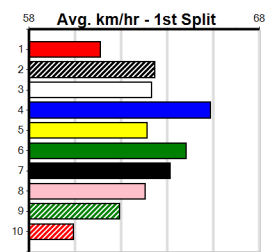

Geelong
12
6:37PM
(VIC time)

SPORTSBET GREEN TICKS (250+RANK)

Distance: 400m, Race Type: Grade 5, Total Prizemoney: $1,530
1st: $1,000, 2nd: $320, 3rd: $160, 4th: $50

MR. FLASH (2) has been impressive in his past two and he gets his chance to return to the winners list. PI GRANGE (8) has impressive mid race pace and he can stay wide in his races, while SON OF CECIL (1) is never too far away in this class.

Watchdog Tips: **2** **8** **1** **6** **Bet:** Win 2

1

SON OF CECIL [5] Biks **$9.00**
Never too far away here, anchor in your exotics
BK Dog Apr-21 Sire: ASTON DEE BEE Dam: MRS. SHARP
Owner(s): A Spiteri **Trainer: Alfred Spiteri (St Albans)**
Winning Distances: < 300m (0) 300 - 399m (2) 400 - 499m (1) 500 - 599m (0) 600 - 699m (0) > 700m (0)

Winning Weights: 33.4(1) 33.5(1) 33.8(1)

Pl	Box	Dist	Track	Date	Time	BON	Margin	1st/2nd (Time)	PIR	Checked	Comment	WR	Split 1	S/P	Grade
5th	(2)	33.5	400	GEL	R11	16-Apr-24	23.36	22.64	3.75L AUSSIE BRONZE (23.11)	S/66			8.88	$15.50	6G
1st	(3)	33.5	390	BAL	R11	22-Apr-24	22.67	22.24	6.50L WESTERN BALE (23.10)	M/31			8.63	$20.80	T3-RW
8th	(5)	33.3	400	GEL	R5	30-Apr-24	23.64	22.73	9.50L ROGAN BALE (22.98)	S/88			8.99	$12.90	5
2nd	(6)	33.3	300	HVL	R10	06-May-24	17.12	16.85	0.10L INTER BLACK FIRE (17.11)	S/6			4.12	$8.90	5
4th	(7)	33.4	390	BAL	R11	12-May-24	22.66	22.15	2.75L SILLIEST SALMON (22.47)	S/74			8.82	$11.70	T3-5
4th	(2)	33.4	400	GEL	R11	21-May-24	23.10	22.48	6.50L SUPER SIZE FRIES (22.67)	M/85			8.85	$22.00	5
3rd	(2)	33.3	460	GEL	R7	28-May-24	26.49	26.29	0.75L MIRA BALE (26.44)	M/111			6.81	$12.20	T3-RW
7th	(6)	33.3	450	BAL	R6	02-Jun-24	26.61	25.44	14.00 ROMP TIN (25.69)	M/855			6.89	$40.70	T3-5

Last 3 wins NOT included above

1st	(6)	33.4	400	GEL	R3	14-Nov-23	23.38	22.73	0.75L ELISSA BALE (23.42)	M/11		SW	8.68	$3.30	M
1st	(5)	33.8	390	BAL	R2	01-Apr-24	22.62	22.14	0.75L KAYDEN'S CUDDLES (22.67)	S/21		SW	8.64	$4.30	T3-7

Box History

Bx	1st	2nd	3rd	4th	5th	6th	7th	8th
1		2	1	1	1	1	2	
2	2	2	6	1	2		1	1
3	1				1			
4		1	2					1
5	1	2	2			2		1
6	1	3	4		1	3	2	
7			3	2				2
8		2	1	2	2			

Prize Best Starts Trk/Dts APM
$10810.00
23.38(6)-14/11/23
63-3-12-18
29-1-5-11
3479