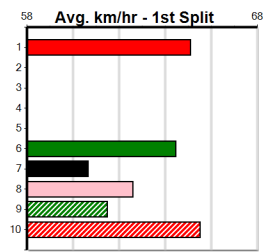

Horsham

1

2:29PM

(VIC time)

WARRACK BUTCHERY

Distance: 410m, Race Type: Maiden, Total Prizemoney: $2,535
1st: $1,680, 2nd: $520, 3rd: $260, 4th: $75

The well bred ASTON FLURRY (4) is a member of a strong kennel and she is sure to have plenty of support. TUBMAN'S LEGACY (2) is another from a strong kennel and he should be primed to fire. TANAYA (10) can place

Watchdog Tips: **4** **2** **10** **5** **Bet:** **Box Trifecta 2,4,10 ($10 for 166.67%)**

Box History

Form Box	Wgt	Dist	Track	Date	Time	BON	Margin	1st/2nd (Time)	PIR	Checked	Comment	WR	Split 1	S/P	Grade		
1	NOAH DEAR [M] Steady on debut, had little support, tested $10.00																
	BK	Dog		Oct-22													
	Owner(s): G Collis		Sire: MY REDEEMER		Dam: PHILADELPHIA PIP												
	Trainer: Jason Sharp (Lara)																
	Winning Distances: < 300m (0) 300 - 399m (0) 400 - 499m (0) 500 - 599m (0) 600 - 699m (0) > 700m (0)																
	Winning Weights:																
	4th (6)	32.3	400	GEL	R1	01-Jun-24	23.48	22.41	6.50L	WINTER BALE (23.05)	M/33			8.65	$22.50	M	
	Last 3 wins NOT included above																
	<table border="1"> <caption>Box History</caption> <thead> <tr><th>Bx</th><th>1st</th><th>2nd</th><th>3rd</th><th>4th</th><th>5th</th><th>6th</th><th>7th</th><th>8th</th></tr> </thead> <tbody> <tr><td>1</td><td></td><td></td><td></td><td></td><td></td><td></td><td></td><td></td></tr> <tr><td>2</td><td></td><td></td><td></td><td></td><td></td><td></td><td></td><td></td></tr> <tr><td>3</td><td></td><td></td><td></td><td></td><td></td><td></td><td></td><td></td></tr> <tr><td>4</td><td></td><td></td><td></td><td></td><td></td><td></td><td></td><td></td></tr> <tr><td>5</td><td></td><td></td><td></td><td></td><td></td><td></td><td></td><td></td></tr> <tr><td>6</td><td></td><td></td><td></td><td></td><td>1</td><td></td><td></td><td></td></tr> <tr><td>7</td><td></td><td></td><td></td><td></td><td></td><td></td><td></td><td></td></tr> <tr><td>8</td><td></td><td></td><td></td><td></td><td></td><td></td><td></td><td></td></tr> <tr><td>Prize Best</td><td></td><td></td><td></td><td></td><td></td><td>$75.00</td><td></td><td></td></tr> <tr><td>Starts</td><td></td><td></td><td></td><td></td><td></td><td>1-0-0-0</td><td></td><td></td></tr> <tr><td>Trk/Dts</td><td></td><td></td><td></td><td></td><td></td><td>0-0-0-0</td><td></td><td></td></tr> <tr><td>APM</td><td></td><td></td><td></td><td></td><td></td><td>75</td><td></td><td></td></tr> </tbody> </table>																
	2	TUBMAN'S LEGACY [M] Well bred, in good hands, sure to have support $4.00															
BK		Dog		Apr-22													
Owner(s): C Brennan		Sire: FERNANDO BALE		Dam: PATRIOT TUBMAN													
Trainer: Colin Brennan (Napoleons)																	
Winning Distances: < 300m (0) 300 - 399m (0) 400 - 499m (0) 500 - 599m (0) 600 - 699m (0) > 700m (0)																	
Winning Weights:																	
Last 3 wins NOT included above																	
<table border="1"> <caption>Box History</caption> <thead> <tr><th>Bx</th><th>1st</th><th>2nd</th><th>3rd</th><th>4th</th><th>5th</th><th>6th</th><th>7th</th><th>8th</th></tr> </thead> <tbody> <tr><td>1</td><td></td><td></td><td></td><td></td><td></td><td></td><td></td><td></td></tr> <tr><td>2</td><td></td><td></td><td></td><td></td><td></td><td></td><td></td><td></td></tr> <tr><td>3</td><td></td><td></td><td></td><td></td><td></td><td></td><td></td><td></td></tr> <tr><td>4</td><td></td><td></td><td></td><td></td><td></td><td></td><td></td><td></td></tr> <tr><td>5</td><td></td><td></td><td></td><td></td><td></td><td></td><td></td><td></td></tr> <tr><td>6</td><td></td><td></td><td></td><td></td><td></td><td></td><td></td><td></td></tr> <tr><td>7</td><td></td><td></td><td></td><td></td><td></td><td></td><td></td><td></td></tr> <tr><td>8</td><td></td><td></td><td></td><td></td><td></td><td></td><td></td><td></td></tr> <tr><td>Prize Best</td><td></td><td></td><td></td><td></td><td></td><td>$0</td><td></td><td></td></tr> <tr><td>Starts</td><td></td><td></td><td></td><td></td><td></td><td>FSH</td><td></td><td></td></tr> <tr><td>Trk/Dts</td><td></td><td></td><td></td><td></td><td></td><td>0-0-0-0</td><td></td><td></td></tr> <tr><td>APM</td><td></td><td></td><td></td><td></td><td></td><td>0</td><td></td><td></td></tr> </tbody> </table>																	
3		KURRACA KID [M] Bred to have plenty of early pace, watch betting $10.00															
		BK	Dog		May-22												
	Owner(s): D Plier		Sire: LOCHINVAR MARLOW		Dam: ROCK SINGER												
	Trainer: Dale Plier (Fentons Creek)																
	Winning Distances: < 300m (0) 300 - 399m (0) 400 - 499m (0) 500 - 599m (0) 600 - 699m (0) > 700m (0)																
	Winning Weights:																
	Last 3 wins NOT included above