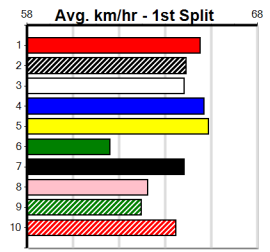

GREYHOUND ADOPTION PROGRAM

Distance: 485m, Race Type: Grade 5, Total Prizemoney: $3,340
1st: $2,230, 2nd: $690, 3rd: $345, 4th: $75

ORSON FURY (4) has regained some much needed confidence in recent weeks and he will be in the firing line throughout. GRAY ELLIOT (7) caught the eye two runs back and he can work into the mix mid race. AMINAH (3) was impressive last time.

Watchdog Tips: 4 7 3 6 Bet: Win 4

ASTON IGGY [5] Racing well but the pace in the middle is a worry $7.50
BK Dog Dec-21 Sire: ZIPPING GARTH Dam: ASTON TARA Trainer: Mark Johnson (Ross Creek)
Winning Distances: < 300m (0) 300 - 399m (0) 400 - 499m (4) 500 - 599m (0) 600 - 699m (0) > 700m (0)
Winning Weights: 32.8(1) 33.3(1) 33.7(1) 34.5(1)
3rd (7) 33.0 390 WBL R2 14-Mar-24 22.36 22.09 3.25L ASTON AURELIA (22.14) S/55 . . . 8.79 $26.00 X67F
5th (8) 32.8 410 HOR R3 19-Mar-24 23.73 23.01 7.50L GOGO SKYE (23.23) S/44 . . . 10.59 $4.40 6G
2nd (7) 33.2 400 GEL R9 26-Mar-24 22.99 22.68 4.50L ASTON INDY (22.68) M/64 . . . 8.76 $3.50 6G
2nd (6) 32.6 450 WBL R6 04-Apr-24 25.80 24.72 4.25L PASSING (25.52) M/422 . . . 6.78 $4.80 X67H
1st (1) 32.8 450 WBL R5 11-Apr-24 25.51 25.08 1.75L RUBEN RHODE (25.63) S/331 . . . SW . 6.64 $8.50 X67F
3rd (8) 32.7 485 HOR R5 19-Apr-24 27.90 27.52 2.75L BARRY BALE (27.71) M/433 . . . 6.71 $4.20 RW
8th (4) 33.2 450 BAL R3 02-May-24 26.06 25.09 11.00 HADWIN BALE (25.36) S/778 . . . V10 . 6.79 $18.70 RWH
1st (2) 33.3 450 WBL R5 05-Jun-24 25.52 25.47 0.25L WHITE CREST (25.53) M/111 . . . 6.58 $8.90 5
Last 3 wins NOT included above
1st (1) 34.5 400 GEL R2 28-Nov-23 23.22 22.63 1.00L GABBY RED FOX (23.28) M/55 . . . SW . 8.84 $1.50 M
1st (2) 33.7 450 BAL R3 28-Feb-24 25.42 25.37 1.75L ETHANOL UNLEADED (25.53) M/211 . . . SW . 6.71 $15.70 X67

LET FLY [5] Goes well here but may get too far back early $9.00
WF Dog Sep-20 Sire: PURE OCTANE Dam: NANCY MAY Trainer: Deb Carr (Mininera)
Winning Distances: < 300m (0) 300 - 399m (1) 400 - 499m (3) 500 - 599m (0) 600 - 699m (1) > 700m (0)
Winning Weights: 32.7(1) 33.1(1) 33.2(1) 33.8(1) 34.2(1)
5th (1) 34.1 450 BAL R7 13-Mar-24 25.68 24.81 8.00L AEROPANE MODE (25.13) M/465 . . . 6.76 $12.40 5
4th (4) 33.5 600 MEP R6 27-Mar-24 35.10 34.51 8.50L VOSS ALI (34.51) M/2443 . . . 9.11 $35.00 X45
1st (3) 33.8 600 MEP R6 03-Apr-24 34.77 34.77 3.5L CREDITOR (35.00) Q/1111 . . . SW . 9.09 $8.10 5
6th (6) 33.4 650 WBL R8 18-Apr-24 38.44 37.63 12.00 EXPLODED (37.63) M/222 . . . 17.45 $31.70 S
6th (7) 33.3 600 MEP R8 24-Apr-24 35.15 34.63 7.50L OSPREY ATHENA (34.63) Q/4434 . . . 9.22 $44.20 X45
7th (8) 33.3 545 BAL R5 15-May-24 31.76 31.08 10.00 ZIPPING OSTI (31.08) S/5777 . . . 7.04 $12.80 X45
3rd (1) 34.2 485 HOR R8 28-May-24 27.68 26.95 7.50L NIZHONI (27.16) M/354 . . . 6.67 $8.00 5
4th (1) 34.0 450 WBL R5 05-Jun-24 25.68 25.47 2.25L ASTON IGGY (25.52) M/344 . . . 6.84 $25.40 5
Last 3 wins NOT included above
1st (7) 32.7 450 BAL R4 15-Aug-22 25.93 25.93 0.50L ARTS INFERNO (25.96) M/454 . . . 6.86 $13.30 T3-RW
1st (2) 33.2 450 BAL R5 22-Aug-22 25.95 25.54 1.5L AUSSIE SHOWGIRL (26.04) M/452 . . . SW . 6.78 $5.10 T3-RW
1st (5) 34.2 390 WBL R12 19-Jan-23 22.14 22.08 2.25L SARAH'S SHOUT (22.30) M/11 . . . 8.55 $19.10 5