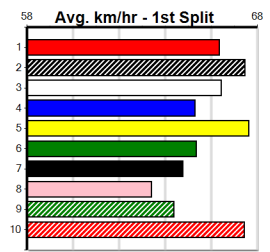

HORSHAM DOORS & GLASS

Distance: 410m, Race Type: Grade 5, Total Prizemoney: $2,925
1st: $1,950, 2nd: $600, 3rd: $300, 4th: $75

STRESS TEST (6) has been beginning well of late and he can break up the field as they head through the bend. CLASSIC REWARD (5) is talented when fit and he should be primed to fire fresh. BUN UNDERCURRENT (4) is nearing another win.

Watchdog Tips: 6 5 4 2 **Bet:** Win 6

1

KATONI (SA)[5] **Capable but better from a wider draw, next time** **$10.00**

BK Dog Dec-20 Sire: MAGIC SPRITE Dam: MAJESTIC TALE Trainer: Aroha Hemingway (Rochester)

Owner(s): D Petersen

Winning Distances: < 300m (0) 300 - 399m (11) 400 - 499m (10) 500 - 599m (0) 600 - 699m (0) > 700m (0)

Winning Weights: 30.7(1) 30.8(1) 30.9(2) 31.1(3) 31.2(1) 31.3(4) 31.4(2) 31.5(1) 31.6(1) 32.1(1) 32.4(2) 32.5(1) 32.6(1)

Box	1st	2nd	3rd	4th	5th	6th	7th	8th
1	1	1	1	1	3			
2	2	1	1	3			1	
3	1	2	1	1	1			1
4	2	2	2	2	3			
5	2	3	2	3				2
6	2	2			3	1		
7	1	2	2	5	2	4	1	
8	10	3	7	3		1		

Prize Best Starts Trk/Dts APM: $27025.00 NBT 94-21-16-16 3-0-1-0 8196

2

ANNA YOU PEST [5] **Handy PB here, good early burn, respect** **$5.00**

BE Bitch Mar-21 Sire: LIGHTNING FRANK Dam: RIXY YA PEST Trainer: Gary Hunt (Cudjee)

Owner(s): G Hunt

Winning Distances: < 300m (0) 300 - 399m (6) 400 - 499m (2) 500 - 599m (0) 600 - 699m (0) > 700m (0)

Winning Weights: 26.8(1) 27.6(1) 27.8(1) 27.9(1) 28.0(2) 28.3(1) 28.9(1)

Box	1st	2nd	3rd	4th	5th	6th	7th	8th
1	1	2	3	2	2	2		
2	1			2				1
3	2	1	3			1		
4	1	1	1			1	1	
5			1		2			
6	2	1	1	2	1			
7				2	2	2	3	
8	1	1	1	1	2			1

Prize Best Starts Trk/Dts APM: $21475.00 23.19(6)-26/12/23 54-8-6-9 15-1-2-5 7102

3

LALA TURBO [5] **Down on confidence, will get crowded early, no** **$12.00**

BK Dog May-21 Sire: KC AND ALL Dam: LALA SHIM Trainer: Catherine Roberts (Terang)

Owner(s): C Roberts

Winning Distances: < 300m (0) 300 - 399m (0) 400 - 499m (10) 500 - 599m (1) 600 - 699m (0) > 700m (0)

Winning Weights: 36.0(1) 36.3(1) 36.5(1) 36.6(1) 36.7(1) 36.9(2) 37.0(1) 37.2(1) 37.4(1) 37.6(1)

Box	1st	2nd	3rd	4th	5th	6th	7th	8th
1	2	2	3	3	2	1	3	
2	2							
3	1	2	1	1		1	1	
4	1	1	1	1				1
5			1	2	1			
6	2	2	1	1	2			
7	3			2	1	3	3	1
8				3				2

Prize Best Starts Trk/Dts APM: $21505.00 23.40(1)-1/4/23 62-11-7-7 8-1-2-2 5825

4

BUN UNDERCURRENT [5] **Great effort last time, threat if steps evenly** **$6.50**

BD Bitch Jun-22 Sire: DROOPYS SYDNEY Dam: GYPSY BUN Trainer: Michael Mitchell (Gnotuk)

Owner(s): M Mitchell

Winning Distances: < 300m (0) 300 - 399m (1) 400 - 499m (2) 500 - 599m (0) 600 - 699m (0) > 700m (0)

Winning Weights: 25.8(1) 26.0(1) 26.6(1)

Box	1st	2nd	3rd	4th	5th	6th	7th	8th
1	2	2			1			
2			1	1				
3		1	1					
4	1							1
5			1					
6								
7					1			1
8				1				

Prize Best Starts Trk/Dts APM: $6815.00 FSH 15-3-2-3 0-0-0-0 4691

5

CLASSIC REWARD [5] **Resuming, class edge if fit, clear danger** **$4.00**

BD Dog May-21 Sire: BARCIA BALE Dam: SPRING CLASSIC Trainer: Kevin Mugavin (Killarney)

Owner(s): K Mugavin

Winning Distances: < 300m (0) 300 - 399m (4) 400 - 499m (1) 500 - 599m (0) 600 - 699m (0) > 700m (0)

Winning Weights: 30.8(1) 31.1(1) 31.6(1) 32.0(1) 32.4(1)

Box	1st	2nd	3rd	4th	5th	6th	7th	8th
1	1	1	2	1		1		
2	1	1	1	2				
3	2	1	1	2				
4	1	3	1			2		1
5				3				1
6		1						2
7	1	1	1	1	1	1		
8	1	2	1	1	1			

Prize Best Starts Trk/Dts APM: $10650.00 23.50(4)-9/1/24 39-5-7-7 9-1-1-3 2376