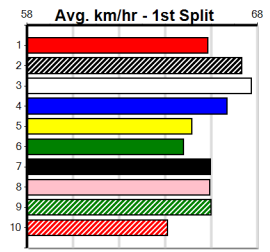

LOCKS CONSTRUCTIONS

Distance: 410m, Race Type: Grade 5, Total Prizemoney: $2,925
1st: $1,950, 2nd: $600, 3rd: $300, 4th: $75

BEN SHAKER (5) has turned in some tremendous performances of late and he just needs a clear crack in the middle stages. IMANI (7) is ideally drawn out wide and she will dial up the pressure through the bend. ESKIMO LARRY (3) must be respected.

Watchdog Tips: 5 7 3 8 Bet: Win 5

TINKER PETE [5] Can miss the kick, pushes up the track, risky $10.00
WRF Dog Jan-21 Sire: ORSON ALLEN Dam: GAWKER BALE
Owner(s): Burns Racing (SYN), C Burns, J Burns
Trainer: Jennifer Burns (Balliang)

RUXTON SPICE [5] Good early burn but rises in class, place best $8.00
BK Bitch May-22 Sire: NEED MY MONEYNOW Dam: SAINT WEST
Owner(s): S O'hehir
Trainer: Mark Johnson (Ross Creek)

ESKIMO LARRY [5] Great strike rate, can ping the lids, threat $4.20
F Dog Jan-21 Sire: SENNACHIE Dam: SERENE ROSE
Owner(s): R Wombwell
Trainer: Robert Wombwell (Coleraine)

KRAKEN TURBO [5] Every chance two runs back, prefer to watch $16.00
BK Dog Jul-21 Sire: BERNARDO Dam: KRAKEN ROSE
Owner(s): EYLES (SYN), K Eyles, H Eyles, D Eyles
Trainer: Jane Hooke (Huntly)

BEN SHAKER [5] Brilliant effort two runs back, hard to hold out $4.60
BK Dog Sep-21 Sire: FERNANDO BALE Dam: BRYLEE
Owner(s): B Rushton
Trainer: Mark Morrissey (Junortoun)

1

2

3

4

5