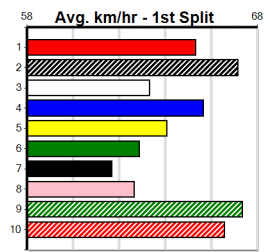

CRYMELON KENNELS

Distance: 410m, Race Type: Mixed 6/7, Total Prizemoney: $2,925
1st: $1,950, 2nd: $600, 3rd: $300, 4th: $75

GOOD INNINGS (6) was dominant when scoring here over 485m last week and he is suited back to this journey. TALKIN' BLUEY (2) led for a long way last time and he will continue to get stronger with more racing. CANYA ENHANCE (4) has claims

Watchdog Tips: **6** **2** **4** **5** **Bet:** **Win 6**

1

MALA ANGEL [6] **Every chance last time, may get crowded early, no** **$16.00**
BK Bitch Apr-22 **Sire: FERNANDO BALE Dam: ANGEL DASH**
Owner(s): Noble men racing (SYN), T Dray, R Mayes **Trainer: Jason Sharp (Lara)**
Winning Distances: < 300m (0) 300 - 399m (1) 400 - 499m (1) 500 - 599m (0) 600 - 699m (0) > 700m (0)
Winning Weights: 25.8(1) 26.2(1)

3rd	4th	5th	6th	7th	8th
3rd (8) 26.3 400 WGL R2 25-Mar-24 22.77 22.46 2.25L JOCELYN WILL DO (22.62) M/33 . . . . . 8.47 $14.80 X67H					
3rd (1) 26.1 400 GEL R10 16-Apr-24 22.95 22.64 4.50L ZIPPING CLOONEY (22.65) Q/33 . . . . . 8.61 $9.40 6G					
2nd (5) 25.7 400 GEL R10 26-Apr-24 23.07 22.29 0.75L BLAZING GOLD (23.02) M/71 . . . . . 8.58 $68.80 6G					
4th (3) 26.0 400 GEL R11 03-May-24 23.16 22.45 11.00 TALCOTT BALE (22.45) M/44 . . . . . 8.57 $29.30 X67					
2nd (8) 25.8 390 WBL R9 09-May-24 22.54 21.77 1.25L BLACKPOOL SLADE (22.45) Q/11 . . . . . 8.61 $6.60 X67					
4th (5) 26.0 390 BAL R9 15-May-24 22.62 22.06 3.75L NO RIGHT TURNS (22.37) Q/44 . . . . . 8.75 $26.20 X67					
4th (8) 26.0 390 WBL R3 23-May-24 22.55 22.06 7.00L OUR TITAN (22.06) M/44 . . . . . 8.90 $11.60 X67					
2nd (2) 26.2 400 GEL R9 01-Jun-24 22.93 22.41 2.75L NATALIE BALE (22.75) Q/22 . . . . . 8.47 $20.70 X67					

Last 3 wins NOT included above

1st	2nd	3rd	4th	5th	6th	7th	8th
1st (1) 25.8 350 HVL R2 22-Dec-23 20.00 19.61 0.75L AFTER BURNER (20.05) M/2 . . . SW . . . 6.75 $3.20 T3-M							
1st (7) 26.2 400 GEL R10 12-Mar-24 23.04 22.57 1.5L IDYLLIC PAIGE (23.14) M/11 . . . . . 8.46 $7.40 7							

Box History

Bx	1st	2nd	3rd	4th	5th	6th	7th	8th
1	1	2						
2		2	1	2				
3				1		1		
4								
5		1	1	1				
6		1	1					1
7	1							
8		1	2	1	1			

Prize Best Starts Trk/Dts APM $6220.00 NBT 23-2-5-7 2-0-0-1 4031

2

TALKIN' BLUEY [7] **Led for a long way last time, clear danger** **$4.60**
BK Dog Dec-21 **Sire: RAW ABILITY Dam: KRAKEN BAM BAM**
Owner(s): W Hartigan **Trainer: Caitlin Hartigan (Haven)**
Winning Distances: < 300m (0) 300 - 399m (0) 400 - 499m (1) 500 - 599m (0) 600 - 699m (0) > 700m (0)
Winning Weights: 32.5(1)

1st	4th	7th	8th
1st (4) 32.5 410 HOR R1 27-Feb-24 23.54 23.07 3.25L BETSY ROSE (23.75) Q/11 . . . . . 10.39 $14.10 M			
4th (3) 32.5 410 HOR R4 05-Mar-24 23.72 22.89 5.00L READINESS (23.38) Q/22 . . . . . 10.51 $9.60 X67			
7th (5) 32.7 410 HOR R2 19-Mar-24 23.95 23.01 7.50L SHINY PISTOL (23.43) M/56 . . . . . 10.61 $5.20 7			
3rd (2) 32.6 410 HOR R11 29-Mar-24 23.31 23.23 1.25L SWEET CAVIAR (23.23) Q/11 . . . . . 10.24 $4.80 X67			
8th (7) 32.8 410 HOR R4 05-Apr-24 24.48 23.32 13.00 ASTON BUTTERS (23.63) S/77 . . . . . 10.82 $5.20 X67			
7th (2) 32.5 410 HOR R3 30-Apr-24 24.24 23.20 9.50L ZAPPER BALE (23.59) Q/67 . . . . . 10.63 $5.10 7			
2nd (5) 32.6 410 HOR R2 21-May-24 23.50 23.21 1.00L TRESPASSING (23.45) Q/11 . . . . . 10.31 $8.20 7			

Last 3 wins NOT included above

Box History

Bx	1st	2nd	3rd	4th	5th	6th	7th	8th
1								
2			1					1
3				1				
4	1							
5		1						1
6								
7								1
8								

Prize Best Starts Trk/Dts APM $2515.00 NBT 23.54(4)-27/2/24 7-1-1-1 7-1-1-1 1749