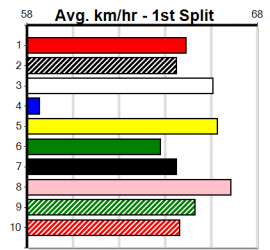

ON-SITE ENGINEERING

Distance: 485m, Race Type: Mixed 4/5, Total Prizemoney: $3,875
1st: $2,600, 2nd: $800, 3rd: $400, 4th: $75

ASTON LORD (1) is armed with blistering pace and he should turn for home with a big break. TOP CADILLAC (4) has been enormous at Mt Gambier of late and he has a great strike rate. GREAT VALUE (8) has been placed in four of six here.

Watchdog Tips: 1 4 8 2 Bet: Win 1

ASTON LORD [4] Explodes soon after box rise, hard to reel in $2.40
BK Dog Jun-22 Sire: ASTON RUPEE Dam: ASTON OPAL
Owner(s): R Borda
Trainer: Benjamin Magri (Avalon)

GREYSYND SHOCK [4] Veteran chaser, still capable, must keep safe $10.00
F Dog Jan-19 Sire: BEWILDERING Dam: GREYSYND EMMA
Owner(s): Greysynd Racing (SYN), W Owen, J Chilcott, A Long
Trainer: Michael Chilcott (Heathcote)

MAXIMUM LYN [5] Form and confidence has tapered off, place best $8.00
BK Bitch Feb-21 Sire: FERNANDO BALE Dam: MAXIMUM KACK
Owner(s): J Cooper
Trainer: Jordan Cooper (Lethbridge)

TOP CADILLAC (NSW)[5] Airborne at Mt Gambier of late, danger with luck $4.60
BK Dog Jan-22 Sire: FERAL FRANKY Dam: ESTABLISH
Owner(s): C Abbott
Trainer: Captain Abbott (Edenhope)

CANYA EXCEED (NSW)[5] Racing well, draw is a worry, place best $9.00
RF Dog Apr-21 Sire: BARCIA BALE Dam: OPTICAL
Owner(s): P Mcdowall
Trainer: Matthew Lanigan (Rowsley)

1

2

3

4

5