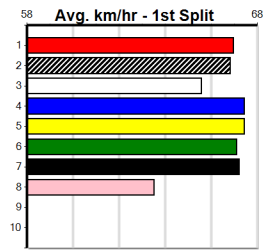

WEBBCON MARINE

Distance: 410m, Race Type: Mixed 3/4, Total Prizemoney: $3,360
1st: $2,250, 2nd: $690, 3rd: $345, 4th: $75

TOMMY TEQUILA (5) has blistering early speed and he will find this easier than his most recent racing. ASTON NERO (4) was simply brilliant here last time and he just needs an ounce of luck early on. UNCLE ROSCO (1) is drawn to get the breaks.

Watchdog Tips: 5 4 1 2 Bet: Box Trifecta 1,2,4,5 ($10 for 41.67%)

UNCLE ROSCO [4] Slashing win last week, gun draw, big threat $3.60
WBE Dog Feb-21 Sire: FERNANDO BALE Dam: ROSE PETAL ZARR
Owner(s): K Mcglone
Trainer: Ross Lyons (Longlea)
Winning Distances: < 300m (0) 300 - 399m (5) 400 - 499m (6) 500 - 599m (0) 600 - 699m (0) > 700m (0)
Winning Weights: 32.6(2) 32.7(4) 32.8(1) 33.2(1) 33.6(1) 33.7(2)
Box History table and Prize Best Starts table included.

RUSSIAN BERRY (NSW)[3] Consistent as they come, strong, respect $10.00
BK Dog Mar-20 Sire: EL GRAND SENOR Dam: CHILL EASY
Owner(s): M Berry
Trainer: Michele Berry (Mount Camel)
Winning Distances: < 300m (0) 300 - 399m (5) 400 - 499m (9) 500 - 599m (1) 600 - 699m (0) > 700m (0)
Winning Weights: 34.4(3) 34.6(1) 34.8(4) 34.9(1) 35.0(3) 35.2(2) 35.3(1)
Box History table and Prize Best Starts table included.

ELUSIVE BARB [3] Front runner, way too much pace in this event $21.00
BK Dog Feb-22 Sire: HOUDINI BOY Dam: ELUSIVE ANAKE
Owner(s): J Bovett
Trainer: Alfred King (Sulky)
Winning Distances: < 300m (0) 300 - 399m (1) 400 - 499m (5) 500 - 599m (0) 600 - 699m (0) > 700m (0)
Winning Weights: 31.1(1) 31.2(1) 31.3(1) 31.6(2) 31.8(1)
Box History table and Prize Best Starts table included.

ASTON NERO (NSW)[3] Broke the clock here last week, clear danger $3.20
BK Dog Feb-22 Sire: AUSSIE INFRARED Dam: FANTASTIC DOTTY
Owner(s): R Borda
Trainer: Ian Garland (Longlea)
Winning Distances: < 300m (0) 300 - 399m (1) 400 - 499m (8) 500 - 599m (1) 600 - 699m (0) > 700m (0)
Winning Weights: 32.0(2) 32.2(2) 32.4(2) 32.5(1) 32.8(3)
Box History table and Prize Best Starts table included.

TOMMY TEQUILA (NSW)[4] Drops in class, pace to burn, hard to hold out $3.20
RBD Dog Feb-22 Sire: TOMMY SHELBY Dam: DAZZLING BLING
Owner(s): Evolution (SYN), T Fogarty, J Phillips
Trainer: Rebecca Gibbons (Avalon)
Winning Distances: < 300m (0) 300 - 399m (0) 400 - 499m (3) 500 - 599m (7) 600 - 699m (0) > 700m (0)
Winning Weights: 31.3(1) 31.9(4) 32.0(1) 32.1(1) 32.6(1) 32.7(1) 32.9(1)
Box History table and Prize Best Starts table included.