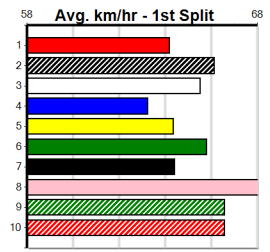

SPORTSBET FINAL

Distance: 410m, Race Type: Mixed 6/7 Final, Total Prizemoney: $3,360
1st: $2,250, 2nd: $690, 3rd: $345, 4th: $75

LEAP OF FAITH (8) has been simply brilliant in her past two and she can light them up soon after box rise. CIRCLE THE SPACE (1) was far from disgraced last week and he is drawn to get all the breaks. MOONLIGHT GRAND (6) is showing promise

Watchdog Tips: 8 1 6 3 Bet: Win 8

CIRCLE THE SPACE [6] Well drawn, gets the gun run, main danger $8.00
BK Dog Dec-21 Sire: KC AND ALL Dam: CIRCLE OF DREAMS
Owner(s): A Gurry
Trainer: Andrea Gurry (Nhill)
Winning Distances: < 300m (0) 300 - 399m (2) 400 - 499m (0) 500 - 599m (0) 600 - 699m (0) > 700m (0)
Winning Weights: 34.4(1) 34.6(1)
Box History table and Prize Best details.

KETCHIKAN KID [7] Still learning, may need to lead, place best $4.60
BK Dog Aug-22 Sire: FLYING RICCIARDO Dam: MISS MORRISSET
Owner(s): R Geall
Trainer: David Geall (Lara)
Winning Distances: < 300m (0) 300 - 399m (0) 400 - 499m (1) 500 - 599m (0) 600 - 699m (0) > 700m (0)
Winning Weights: 32.3(1)
Box History table and Prize Best details.

MAGNET MOVER (NSW)[6] Prefer out wide but is more than capable, respect $10.00
BK Dog Oct-21 Sire: FLYING RICCIARDO Dam: VELOCE NERO
Owner(s): D Mcdonald
Trainer: Josh Duncan (Heathcote)
Winning Distances: < 300m (0) 300 - 399m (0) 400 - 499m (2) 500 - 599m (0) 600 - 699m (0) > 700m (0)
Winning Weights: 30.7(1) 31.0(1)
Box History table and Prize Best details.

CIRCLE THE STORM [7] Placed in three of four here, place hope again $12.00
BE Dog Dec-21 Sire: KC AND ALL Dam: CIRCLE OF DREAMS
Owner(s): A Gurry
Trainer: Andrea Gurry (Nhill)
Winning Distances: < 300m (0) 300 - 399m (0) 400 - 499m (1) 500 - 599m (0) 600 - 699m (0) > 700m (0)
Winning Weights: 34.1(1)
Box History table and Prize Best details.

JED'S MEMORY [7] Needs to lead, draw is a worry, next time $10.00
BK Dog Mar-22 Sire: ASTON DEE BEE Dam: WHITE AMBUSH
Owner(s): M Hooke
Trainer: Jane Hooke (Huntly)
Winning Distances: < 300m (0) 300 - 399m (0) 400 - 499m (1) 500 - 599m (0) 600 - 699m (0) > 700m (0)
Winning Weights: 32.4(1)
Box History table and Prize Best details.