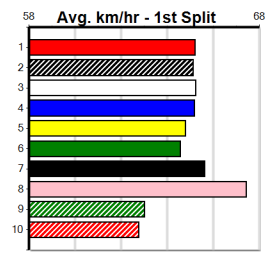

SPORTSBET WE LET THE DOGS OUT

Distance: 410m, Race Type: Grade 5, Total Prizemoney: $2,925
1st: $1,950, 2nd: $600, 3rd: $300, 4th: $75

GIFTED BLAZER (8) was handily placed here when resuming and he will be even better for the run.
KIRWAN (6) was a brilliant 23.24 winner here recently and she looks the main danger. DISGUISE (4) rarely runs a bad race here.

Watchdog Tips: 8 6 4 2 Bet: Win 8

Form Box Wgt Dist Track Date Time BON Margin 1st/2nd (Time) PIR Checked Comment W/R Split 1 S/P Grade
STRIKE A NIGHT [5] Needs to lead, pushes up the track, risky $12.00
BK Dog May-22 Sire: LOCHINVAR MARLOW Dam: ROCK SINGER Trainer: John Bray (Smythes Creek)
Winning Distances: < 300m (0) 300 - 399m (2) 400 - 499m (2) 500 - 599m (0) 600 - 699m (0) > 700m (0)
Winning Weights: 33.3(2) 33.4(1) 33.6(1)
3rd (8) 33.5 450 BAL R7 13-Mar-24 25.60 24.81 7.00L AEROPLANE MODE (25.13) Q/224 . . . W 6.59 $13.70 5
3rd (2) 33.2 410 HOR R7 22-Mar-24 23.65 23.01 1.5L MISS VERDANSKY (23.56) M/23 . . . . 10.43 $3.10 5
5th (1) 33.1 450 BAL R7 27-Mar-24 25.97 24.85 6.50L DESTINI PALADIN (25.51) Q/145 . . . . 6.62 $55.30 5H
5th (5) 32.9 410 HOR R4 02-Apr-24 23.71 23.24 7.00L DASHING CLAUDIA (23.24) M/34 . . . . 10.45 $13.90 5
5th (8) 33.3 450 BAL R5 07-Apr-24 25.74 24.91 3.25L LAMIA ERNIE (25.52) M/436 . . . . W 6.70 $5.70 5
1st (7) 33.6 450 BAL R5 14-Apr-24 26.18 25.59 0.025 JARROD'S BOY (26.19) Q/336 . . . . 6.71 $13.10 5
4th (3) 32.9 545 BAL R6 21-Apr-24 31.76 31.57 2.75L HUMMOCK (31.57) M/3312 . . . . 6.90 $3.90 5
3rd (7) 32.8 450 BAL R11 27-May-24 25.60 25.38 2.75L CRACKERJACK ROB (25.41) M/213 . . . . W 6.69 $23.90 SH
Last 3 wins NOT included above
1st (4) 33.3 390 WBL R3 18-Dec-23 22.37 22.37 4.50L SUNDOWNER (22.68) Q/11 . . . SW . 8.68 $12.10 M
1st (8) 33.3 390 WBL R4 12-Feb-24 22.54 22.41 7.50L IAN BALE (23.04) Q/11 . . . . 8.58 $1.50 7
1st (8) 33.4 450 BAL R4 04-Mar-24 25.50 25.41 1.00L LISA INTENTION (25.55) M/211 . . . SW . 6.72 $2.60 T3-RW

NICE ONE TOM [5] Can come out running, major player if leads $8.00
BE Dog Mar-22 Sire: TOMMY SHELBY Dam: IVY WREN Trainer: Peter Fulton (Ecklin South)
Winning Distances: < 300m (0) 300 - 399m (2) 400 - 499m (3) 500 - 599m (0) 600 - 699m (0) > 700m (0)
Winning Weights: 28.1(1) 28.3(1) 28.4(1) 28.8(1) 29.2(1)
5th (1) 27.9 410 HOR R8 05-Apr-24 23.76 23.32 6.50L MAXED OUT (23.32) M/45 . . . . 10.55 $10.60 X45
3rd (1) 28.0 390 BAL R12 14-Apr-24 22.60 22.49 1.75L IVY'S JOY (22.49) M/44 . . . . 8.62 $7.70 5
8th (4) 28.0 390 WBL R10 18-Apr-24 23.00 22.32 10.00 TIGGERLONG GAS (22.32) M/78 . . . . 9.06 $10.70 FFA
3rd (6) 27.7 410 HOR R7 23-Apr-24 23.67 23.26 0.75L HARTLEY BALE (23.63) Q/22 . . . . 10.43 $29.10 X45
8th (2) 28.0 410 HOR R7 30-Apr-24 24.21 23.20 15.00 RIVIERA BALE (23.20) M/78 . . . . 10.77 $25.00 X45
6th (4) 27.8 390 WBL R4 23-May-24 22.71 22.06 4.25L INTER STAR FIRE (22.41) M/66 . . . . 8.84 $33.90 X45
7th (3) 27.9 390 WBL R11 30-May-24 22.86 21.92 8.50L INSANE BROCKIE (22.26) Q/23 . . . . 8.74 $6.10 5
3rd (6) 27.4 390 BAL R12 06-Jun-24 22.50 21.80 3.25L HELLO EASY (22.27) Q/44 . . . . 8.56 $4.90 5H
Last 3 wins NOT included above
1st (1) 29.2 390 WBL R3 11-Mar-24 22.27 22.17 2.75L LEKTRA LAYLA (22.45) Q/11 . . . . 8.65 $1.40 X67
1st (8) 28.8 410 HOR R12 19-Mar-24 23.63 23.01 0.25L DASHING CLAUDIA (23.65) M/11 . . . . 10.40 $5.20 5
1st (6) 28.4 390 WBL R12 28-Mar-24 22.40 22.03 0.10L GAS MAN (22.41) M/32 . . . . 8.69 $6.70 5