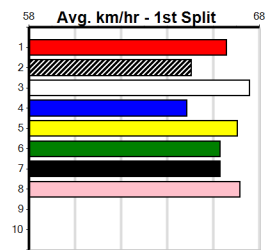

CHS GROUP

Distance: 410m, Race Type: Grade 4, Total Prizemoney: $3,360
1st: $2,250, 2nd: $690, 3rd: $345, 4th: $75

MYOLA NICK (5) is armed with impressive pace once balanced and he should be leading throughout. NAYELI (6) led for a long way last time and she has a great record here. MAXIMUM AVA (3) can come out running at times.

Watchdog Tips: 5 6 3 1 Bet: Win 5

MISTRESS OASIS [4] Better than form, good turn of foot, respect $6.50
Owner(s): G Berry
Winning Distances: < 300m (0) 300 - 399m (3) 400 - 499m (5) 500 - 599m (0) 600 - 699m (0) > 700m (0)
Box History table and Prize Best Starts Trk/Dts APM

UDANI BALE (NSW)[4] Racing well but pace either side is a worry, place $4.80
Owner(s): A Gurry
Winning Distances: < 300m (0) 300 - 399m (2) 400 - 499m (11) 500 - 599m (0) 600 - 699m (0) > 700m (0)
Box History table and Prize Best Starts Trk/Dts APM

MAXIMUM AVA [4] Can come out running, likes this track, threat $7.00
Owner(s): J Cooper
Winning Distances: < 300m (0) 300 - 399m (0) 400 - 499m (8) 500 - 599m (2) 600 - 699m (0) > 700m (0)
Box History table and Prize Best Starts Trk/Dts APM

SHOW THE MAGIC [4] Likely to get buried back early, prefer to watch $16.00
Owner(s): FULLO (SYN), B Fullerton, M Fullerton
Winning Distances: < 300m (0) 300 - 399m (0) 400 - 499m (7) 500 - 599m (0) 600 - 699m (0) > 700m (0)
Box History table and Prize Best Starts Trk/Dts APM

MYOLA NICK [4] Consistent type, can cross and lead, go close $4.80
Owner(s): A Kampman
Winning Distances: < 300m (0) 300 - 399m (3) 400 - 499m (4) 500 - 599m (0) 600 - 699m (0) > 700m (0)
Box History table and Prize Best Starts Trk/Dts APM