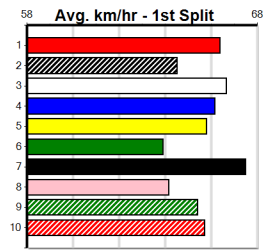

SHIMA SHINE AT STUD

Distance: 410m, Race Type: Grade 5, Total Prizemoney: $2,925
1st: $1,950, 2nd: $600, 3rd: $300, 4th: $75

MORaine ARNIE (2) has been placed in four of eight here and he will get a nice run through mid race. OCEAN BURN (1) was dominant at Bendigo and she is drawn to lead for a long way. ROSE OF SATURN (5) has solid claims

Watchdog Tips: 2 1 5 3 Bet: Win 2

OCEAN BURN [5] Dominant at Bendigo, good record here, danger $3.60
Owner(s): R Clark
Winning Distances: < 300m (0) 300 - 399m (1) 400 - 499m (4) 500 - 599m (0) 600 - 699m (0) > 700m (0)
Box History table and Prize Best Starts table included.

MORaine ARNIE [5] Strong type, gets the gun run, hard to hold out $4.20
Owner(s): M Keane
Winning Distances: < 300m (0) 300 - 399m (9) 400 - 499m (0) 500 - 599m (0) 600 - 699m (0) > 700m (0)
Box History table and Prize Best Starts table included.

KRIS BAR PADDY [5] Biks Rises in class but is racing well, keep safe $7.50
Owner(s): K Abey
Winning Distances: < 300m (0) 300 - 399m (0) 400 - 499m (3) 500 - 599m (0) 600 - 699m (0) > 700m (0)
Box History table and Prize Best Starts table included.

VALLETTA DASH [5] Front runner, wide runner in three is a worry $9.00
Owner(s): J Nicholls
Winning Distances: < 300m (0) 300 - 399m (2) 400 - 499m (2) 500 - 599m (0) 600 - 699m (0) > 700m (0)
Box History table and Prize Best Starts table included.

ROSE OF SATURN [5] Never headed at Geelong, threat if crosses $6.00
Owner(s): Vi Alskar Hundar (SYN), A Lie, J Sharp
Winning Distances: < 300m (0) 300 - 399m (2) 400 - 499m (4) 500 - 599m (0) 600 - 699m (0) > 700m (0)
Box History table and Prize Best Starts table included.