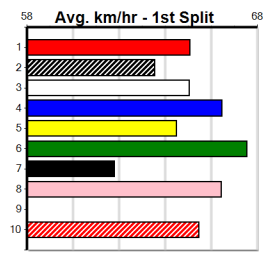

Horsham
10
5:24PM
(VIC time)

WATTS PRICE ACCOUNTANTS

Distance: 410m, Race Type: Grade 5, Total Prizemoney: $2,925
1st: $1,950, 2nd: $600, 3rd: $300, 4th: $75

INSTINCTIVELY (1) was a strong 22.33 Ballarat winner recently and he is drawn to make every post a winner. CHILLI SAL (8) is racing with confidence and she can stay wide in her races. LET'S WIN OLLIE (6) will be in the firing line throughout.

Watchdog Tips: **1** **8** **6** **5** **Bet:** **Win 1**

1

INSTINCTIVELY (NSW)[5] **Great Ballarat winner, well drawn, go close** **$2.80**
BD **Dog** **Dec-21** **Sire: FERNANDO BALE** **Dam: ROCK LILY** **Trainer: Matthew Marshall (Darley)**
Owner(s): G Ebenezer
Winning Distances: < 300m (0) 300 - 399m (1) 400 - 499m (3) 500 - 599m (2) 600 - 699m (0) > 700m (0)
Winning Weights: 31.3(1) 31.6(2) 31.7(1) 32.0(1) 32.8(1)

Box	1st	2nd	3rd	4th	5th	6th	7th	8th
1	2				1			
2		2			1			1
3	1							
4								
5				1				
6	1					3		
7		1						
8	2		1		1			

Prize Best Starts Trk/Dts APM
$18140.00 FSH 18-6-3-1 0-0-0-0 5330

Last 3 wins NOT included above

1st	2nd	3rd	4th	5th	6th	7th	8th
1st (3) 32.0 525 MEP R5 20-Sep-23 30.61 30.39 1.5L SIDE OF ICE (30.72) M/3221 . . . 5.22 $2.40 X67H							
1st (8) 31.6 525 MEP R11 04-Oct-23 30.35 30.07 0.75L CASINO DON (30.38) M/1111 . . . 5.17 $3.30 5							
1st (1) 32.8 400 GEL R10 08-Dec-23 22.28 22.10 0.50L SHORT AND STUMPY (22.31) M/22 . . . SW . 8.36 $7.80 5							

2

BROADSIDE [5] **Solid muster, gets the gun run, place claims** **$7.50**
F **Dog** **Dec-20** **Sire: KONOMI** **Dam: CALL ME BUBBLES** **Trainer: Daniel Pell (Toolleen)**
Owner(s): BEV AND DANIEL (SYN), B Pell, D Pell
Winning Distances: < 300m (0) 300 - 399m (1) 400 - 499m (8) 500 - 599m (0) 600 - 699m (0) > 700m (0)
Winning Weights: 35.0(2) 35.2(1) 35.3(1) 35.6(2) 35.8(2) 36.3(1)

Box	1st	2nd	3rd	4th	5th	6th	7th	8th
1	1	1	2	1				
2	2	1	1	2		1		
3		1	3	1	1			
4	3	2	1		2	1		
5	1	1	1	1	1	1		
6	1	3	1	3	2	1		
7	1	3	1	1	1	1		
8	2	3	1	2	2			

Prize Best Starts Trk/Dts APM
$54315.00 FSH 58-9-13-11 0-0-0-0 10348

Last 3 wins NOT included above

1st	2nd	3rd	4th	5th	6th	7th	8th
1st (4) 36.3 425 BEN R6 01-Sep-23 23.92 23.62 1.5L LOCKE BALE (24.01) S/621 . . . SW . 6.61 $26.70 4							
1st (7) 35.8 450 SHP R6 04-Sep-23 25.43 25.07 0.05L MR. FREDDIE LEE (25.43) M/432 . . . . 6.79 $4.50 5							
1st (4) 35.0 450 SHP R6 03-Nov-23 25.56 25.21 0.50L LAMIA MELA (25.59) S/432 . . . SW . 6.74 $67.70 GRP3							

3

HIGHWAY [5] **Racing well but this is harder, prefer to watch** **$10.00**
BK **Dog** **Mar-22** **Sire: ASTON DEE BEE** **Dam: TIME NO MONEY** **Trainer: Aroha Hemingway (Rochester)**
Owner(s): D Petersen
Winning Distances: < 300m (0) 300 - 399m (3) 400 - 499m (1) 500 - 599m (0) 600 - 699m (0) > 700m (0)
Winning Weights: 35.1(1) 35.7(1) 36.0(1) 36.6(1)

Box	1st	2nd	3rd	4th	5th	6th	7th	8th
1		1	1	1				
2	2			1				2
3	2	2		1				
4			1					1
5					1	1		
6		3						
7								
8					2			

Prize Best Starts Trk/Dts APM
$6835.00 NBT 22-4-6-1 5-0-2-0 5061

Last 3 wins NOT included above

1st	2nd	3rd	4th	5th	6th	7th	8th
1st (3) 35.1 390 SHP R2 20-Jan-24 22.18 21.80 5.00L AILEEN'S LAD (22.52) Q/11 . . . . 8.48 $1.30 M							

4

SPLIT REEF [5] **Every chance last time, look to others** **$12.00**
BK **Dog** **Feb-21** **Sire: FERNANDO BALE** **Dam: BOQUILLA** **Trainer: Michael Meyer (Bromley)**
Owner(s): R Colquhoun
Winning Distances: < 300m (0) 300 - 399m (0) 400 - 499m (3) 500 - 599m (0) 600 - 699m (0) > 700m (0)
Winning Weights: 30.4(1) 30.7(1) 30.8(1)

Box	1st	2nd	3rd	4th	5th	6th	7th	8th
1		1	1	1				1
2		3						1
3								
4	1	3			1			
5	1					2		
6			1					
7	2	1					1	
8	1	1			1			

Prize Best Starts Trk/Dts APM
$8410.00 23.60(8)-14/5/24 21-3-9-2 3-1-1-1 5626

Last 3 wins NOT included above

1st	2nd	3rd	4th	5th	6th	7th	8th
1st (4) 30.4 400 GEL R1 06-Feb-24 23.07 22.65 0.50L KEEP PAYING (23.09) Q/11 . . . . 8.36 $4.50 M							
1st (5) 30.7 400 GEL R4 09-Mar-24 23.18 22.50 0.50L ASTON INDY (23.20) M/12 . . . SW . 8.52 $41.40 X67