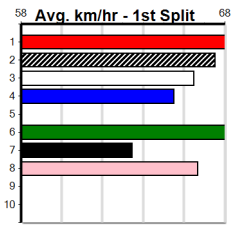

BARN BAR FUNCTION ROOM

Distance: 400m, Race Type: Free For All, Total Prizemoney: $3,360
1st: $2,250, 2nd: $690, 3rd: $345, 4th: $75

8
9:20PM
(VIC time)

VICTA TARA (6) won well last start and this race is no harder. ART THE CLOWN (7) and SMOOTH CRIMINAL (3) should be in the placings.

Watchdog Tips: 6 7 3 4 **Bet:** Box Trifecta 3,6,7 ($10 for 166.67%)

Form	Box	Weight	Dist	Track	Date	Time	BON	Margin	1st/2nd (Time)	PIR	Checked	Comment	W/R	Split 1	S/P	Grade		
1 GUNAI PRINCE [4] *** SCRATCHED ***																		
BK	D	Feb-21 MY REDEEMER					GUNAI GOSSIP											
															$2.50		<table border="1"> <thead><tr><th colspan="8">Winning Boxes</th></tr><tr><th>1</th><th>2</th><th>3</th><th>4</th><th>5</th><th>6</th><th>7</th><th>8</th></tr></thead> <tbody> <tr><td>1</td><td>2</td><td>3</td><td>3</td><td>2</td><td>3</td><td>2</td><td></td></tr> <tr><td>Prize</td><td colspan="7">Best</td><td>$72,980.00</td></tr> <tr><td>Starts</td><td colspan="7">64-19-22-11</td><td></td></tr> <tr><td>Trk/Dst</td><td colspan="7">1-1-0-0</td><td></td></tr> <tr><td>APM</td><td colspan="7">$15766</td><td></td></tr> </tbody> </table>	
Trainer: John Barbara (Exford) Owner(s): J Martin																		
2 HYPERKINETIC (QLD)[4] Handy win here 2 back but this is much harder.																		
F	D	Feb-20 ZAMBORA BROCKIE					KATHIE'S FLASH											
															$34.00		<table border="1"> <thead><tr><th colspan="8">Winning Boxes</th></tr><tr><th>1</th><th>2</th><th>3</th><th>4</th><th>5</th><th>6</th><th>7</th><th>8</th></tr></thead> <tbody> <tr><td>1</td><td>1</td><td>1</td><td>1</td><td></td><td></td><td></td><td>1</td></tr> <tr><td>Prize</td><td colspan="7">Best</td><td>$18,760.00</td></tr> <tr><td>Starts</td><td colspan="7">38-7-7-5</td><td></td></tr> <tr><td>Trk/Dst</td><td colspan="7">22-6-4-3</td><td></td></tr> <tr><td>APM</td><td colspan="7">$5460</td><td></td></tr> </tbody> </table>	
Trainer: Shaun Mifsud (Hernes Oak) Owner(s): G Mifsud																		
3 SMOOTH CRIMINAL [4] Handy turn of foot once balanced, place hopes.																		
F	D	Oct-21 CATCH THE THIEF					VELOCITY ANIFRID											
															$10.00		<table border="1"> <thead><tr><th colspan="8">Winning Boxes</th></tr><tr><th>1</th><th>2</th><th>3</th><th>4</th><th>5</th><th>6</th><th>7</th><th>8</th></tr></thead> <tbody> <tr><td>1</td><td>3</td><td>1</td><td>1</td><td>2</td><td></td><td></td><td>4</td></tr> <tr><td>Prize</td><td colspan="7">Best</td><td>$28,970.00</td></tr> <tr><td>Starts</td><td colspan="7">34-11-3-4</td><td></td></tr> <tr><td>Trk/Dst</td><td colspan="7">12-4-1-2</td><td></td></tr> <tr><td>APM</td><td colspan="7">$10213</td><td></td></tr> </tbody> </table>	
Trainer: Dawn Johnston (Toongabbin) Owner(s): D Johnston																		
4 HOT SCOTCH [4] Resuming, can show early speed, keep safe here.																		
BD	D	Nov-20 HOOKED ON SCOTCH					ZALL GOOD											
															$10.00		<table border="1"> <thead><tr><th colspan="8">Winning Boxes</th></tr><tr><th>1</th><th>2</th><th>3</th><th>4</th><th>5</th><th>6</th><th>7</th><th>8</th></tr></thead> <tbody> <tr><td>2</td><td>4</td><td>2</td><td>3</td><td>1</td><td>2</td><td></td><td>3</td></tr> <tr><td>Prize</td><td colspan="7">Best</td><td>$85,550.00</td></tr> <tr><td>Starts</td><td colspan="7">54-17-12-4</td><td></td></tr> <tr><td>Trk/Dst</td><td colspan="7">8-2-1-1</td><td></td></tr> <tr><td>APM</td><td colspan="7">$7263</td><td></td></tr> </tbody> </table>	
Trainer: Ian Brown (Loch) Owner(s): M Brown																		
5 *** VACANT BOX ***																		
Trainer: Owner(s):																		
6 VICTA TARA (SA)[2] Resuming, explodes once balanced, top hope																		
DKBD	B	Feb-21 FERNANDO BALE					VICTA POLLY											
															$1.90		<table border="1"> <thead><tr><th colspan="8">Winning Boxes</th></tr><tr><th>1</th><th>2</th><th>3</th><th>4</th><th>5</th><th>6</th><th>7</th><th>8</th></tr></thead> <tbody> <tr><td>1</td><td>4</td><td>5</td><td>3</td><td>2</td><td>4</td><td>4</td><td>3</td></tr> <tr><td>Prize</td><td colspan="7">Best</td><td>$68,600.00</td></tr> <tr><td>Starts</td><td colspan="7">37-26-5-2</td><td></td></tr> <tr><td>Trk/Dst</td><td colspan="7">3-3-0-0</td><td></td></tr> <tr><td>APM</td><td colspan="7">$23338</td><td></td></tr> </tbody> </table>	
Trainer: Kayla Cottrell (Pearcedale) Owner(s): My Four Girls (SYN), S Schadow, C Hondow, K Braun, R Schadow																		
7 ART THE CLOWN [3] Solid last start Ballarat placing, must respect.																		
BK	D	Apr-22 BEAST UNLEASHED					SLINGSHOT ANGEL