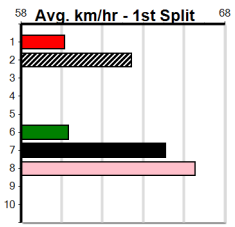

Warragul

SPORTSBET GO THE BLUE DOG

Distance: 400m, Race Type: Maiden, Total Prizemoney: $2,535
1st: $1,680, 2nd: $520, 3rd: $260, 4th: $75

1

6:40PM
(VIC time)

SAND DUNES (1) is improving each start and she looks set for a much deserved victory from the gun draw after smart placings in her first 3 starts. WATER BOMB (3) is out of a proven dam that produced top talents New Wave Whine and Your Colour Room.

Watchdog Tips: **1** **3** **4** **8** **Bet:** Trifecta 1,3/1,3,4,8/1,3,4,8 ($10 - 83.33%)