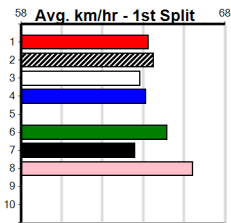

WARRAGUL TO SANDOWN HT1

Distance: 460m, Race Type: Grade 5 Heat, Total Prizemoney: $2,925
1st: $1,950, 2nd: $600, 3rd: $300, 4th: $75

5

8:12PM

(VIC time)

ON HIGH ALERT (8) can be one of the most explosive chasers in work at the moment and he looks awfully hard to beat in this. RUAPUKE ROCKS (6) is blessed with a huge motor as well and he looks to be the clear danger in this.

Watchdog Tips: **8** **6** **1** **2** **Bet:** **Trifecta 8/6/1,2,3 ($10 - 333.33%)**