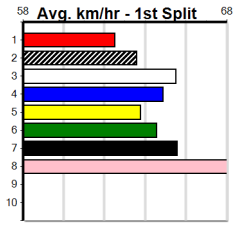

MC GRAFIX & SIGNS VETERANS (250+RA

Distance: 460m, Race Type: S/E Veteran, Total Prizemoney: \$2,925
1st: \$1,950, 2nd: \$600, 3rd: \$300, 4th: \$75

HAMILLSON (8) can find the arm soon after box rise and he could be in front for a long way if he does. Both SPRINGVIEW NOAH (1) and JEBEDIAH (3) should fight out the finish.