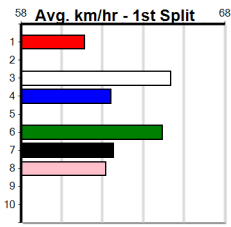

KHANS HOSPITALITY SERVICES

Distance: 400m, Race Type: Maiden, Total Prizemoney: $2,535
1st: $1,680, 2nd: $520, 3rd: $260, 4th: $75

2
7:04PM
(VIC time)

SAXON KELTON (7) has ran good placings in 4 of his 6 starts to date and he may only need an ounce of luck to salute in this. LET'S MAKE UP (2) is out of a litter that has shown plenty of talent so far and she could be the danger in debut here.

Watchdog Tips: **7** **2** **1** **8** **Bet:** **Win 7**

Form	Box	Weight	Dist	Track	Date	Time	BON	Margin	1st/2nd (Time)	PIR	Checked	Comment	W/R	Split 1	S/P	Grade
1	BENNACHIE LANE (QLD)[M]															
BK	D	May-21	KEYBOW													
Trainer: Arthur Bonat (Lyndhurst) $3.40																
6th (2) 34.1 390 SHP R3 29-Jan-24 23.18 22.03 7.50LMOE PATTY (22.66) M/65 . . . 9.18 $7.30 MH																
6th (2) 33.1 350 HVL R1 19-May-24 20.22 19.28 6.00LBANK ROBBER (19.80) S/8 . SW . 6.94 $4.20 M																
5th (4) 32.9 400 WGL R2 04-Jun-24 23.38 22.82 4.75LCRYPTO PRINCE (23.05) S/75 . . . 8.90 $11.40 T3-M																
Owner(s): Bonat Racing (SYN), A Bonat, S Flegg, A Bonat																
Winnings Boxes: 1 2 3 4 5 6 7 8																
Prize Best $0.00																
Starts NBT																
Trk/Dst 3-0-0-0																
APM 1-0-0-0																
APM $0																
2	LET'S MAKE UP [M]															
RF	B	Jan-22	FERNANDO BALE													
Trainer: Tony Tufo (Labertouche) $3.60																
Owner(s): T Tufo																
Winnings Boxes: 1 2 3 4 5 6 7 8																
Prize Best $0.00																
Starts FSH																
Trk/Dst 0-0-0-0																
APM 0-0-0-0																
APM $0																
3	SODA DIESEL [M]															
BK	D	Mar-22	SHIMA SHINE													
Trainer: Ken Bailey (Bundalaguah) $26.00																
Owner(s): L Mizzi																
Winnings Boxes: 1 2 3 4 5 6 7 8																
Prize Best $0.00																
Starts FSH																
Trk/Dst 1-0-0-0																
APM 0-0-0-0																
APM $0																
4	HE'S A ROCK [M]															
BK	D	Aug-22	KINLOCH BRAE													
Trainer: Mario Briganti (Pearcedale) $8.00																
Owner(s): B Keen																
Winnings Boxes: 1 2 3 4 5 6 7 8																
Prize Best $0.00																
Starts FSH																
Trk/Dst 1-0-0-0																
APM 0-0-0-0																
APM $0																
5	*** VACANT BOX ***															
Trainer: Owner(s):																
6	CHERRY TIME [M]															
BK	B	Sep-22	BERNARDO													
Trainer: Andrew Xerri (Merrimu) $18.00																
Owner(s): Cherry Farm (SYN), A Xerri, S Xerri																
Winnings Boxes: 1 2 3 4 5 6 7 8																
Prize Best $0.00																
Starts FSH																
Trk/Dst 3-0-0-0																
APM 0-0-0-0																
APM $0																
7	SAXON KELTON [M]															
BE	D	May-22	SHIMA SHINE													
Trainer: Barry Toner (Bunyip) $4.00																
Owner(s): S Toner																
Winnings Boxes: 1 2 3 4 5 6 7 8																
Prize Best $1,720.00																
Starts NBT																
Trk/Dst 6-0-3-1																
APM 1-0-0-0																
APM $1240																
8	MARS BALE (NSW)[M]															
FBD	D	Mar-22	FERNANDO BALE													
Trainer: Luke Harris (Deavon Meadows) $7.50																
Owner(s): L Harris																
Winnings Boxes: 1 2 3 4 5 6 7 8																
Prize Best $1,287.14																
Starts NBT																
Trk/Dst 12-0-2-1