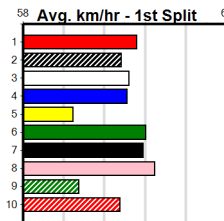

# OAKS SUPER BOX FOR HIRE

Distance: 460m, Race Type: Mixed 6/7, Total Prizemoney: \$2,925  
 1st: \$1,950, 2nd: \$600, 3rd: \$300, 4th: \$75

CONSPIRED (1) was solidly placed from this box 2 starts back and he may only need to step on terms to salute in this. POT OF GOLD (7) has ran smart placings in 4 of her 5 tries here and she could be right in the finish again tonight.