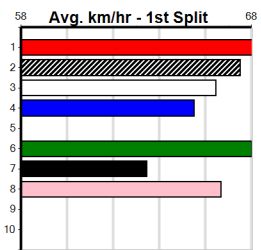

BARN BAR FUNCTION ROOM

Distance: 400m, Race Type: Free For All, Total Prizemoney: $3,360
1st: $2,250, 2nd: $690, 3rd: $345, 4th: $75

VICTA TARA (6) won well last start and this race is no harder. ART THE CLOWN (7) and SMOOTH CRIMINAL (3) should be in the placings.

Watchdog Tips: 6 7 3 4 Bet: Box Trifecta 3,6,7 ($10 for 166.67%)

Form Box Wgt Dist Track Date Time BON Margin 1st/2nd (Time) PIR Checked Comment W/R Split 1 S/P Grade
GUNAI PRINCE [4] *** SCRATCHED *** $2.50
Owner(s): J Martin
Trainer: John Barbara (Exford)
Winning Distances: < 300m (0) 300 - 399m (12) 400 - 499m (7) 500 - 599m (0) 600 - 699m (0) > 700m (0)
Winning Weights: 28.2(1) 28.4(2) 28.5(1) 28.7(2) 28.8(3) 29.1(2) 29.2(2) 29.5(1) 29.6(1) 29.7(1) 29.8(1) 30.0(2)

HYPERKINETIC (QLD)[4] Handy win here 2 back but this is much harder. $34.00
Owner(s): G Mifsud
Trainer: Shaun Mifsud (Hernes Oak)
Winning Distances: < 300m (0) 300 - 399m (1) 400 - 499m (6) 500 - 599m (0) 600 - 699m (0) > 700m (0)
Winning Weights: 33.9(1) 34.1(1) 34.2(1) 34.4(1) 34.5(1) 34.8(1) 34.9(1)

SMOOTH CRIMINAL [4] Handy turn of foot once balanced, place hopes. $10.00
Owner(s): D Johnston
Trainer: Dawn Johnston (Toongabbie)
Winning Distances: < 300m (0) 300 - 399m (0) 400 - 499m (9) 500 - 599m (2) 600 - 699m (0) > 700m (0)
Winning Weights: 31.5(2) 31.7(2) 31.8(2) 32.1(2) 32.2(2) 32.3(1)

HOT SCOTCH [4] Resuming, can show early speed, keep safe here. $10.00
Owner(s): M Brown
Trainer: Ian Brown (Loch)
Winning Distances: < 300m (0) 300 - 399m (3) 400 - 499m (9) 500 - 599m (5) 600 - 699m (0) > 700m (0)
Winning Weights: 30.1(1) 30.3(1) 30.5(1) 30.6(3) 30.7(1) 30.8(1) 30.9(1) 31.0(4) 31.1(1) 31.3(1) 31.6(1) 32.1(1)

*** VACANT BOX ***
Owner(s):
Trainer:
Winning Distances: < 300m (0) 300 - 399m (0) 400 - 499m (0) 500 - 599m (0) 600 - 699m (0) > 700m (0)
Winning Weights:

1

2

3

4

5