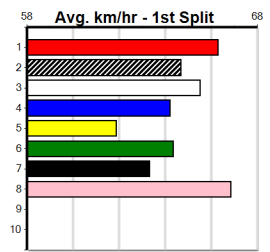

WARRAGUL TO SANDOWN HT2

Distance: 460m, Race Type: Grade 5 Heat, Total Prizemoney: $2,925
1st: $1,950, 2nd: $600, 3rd: $300, 4th: $75

FABS UDON (2) can explode once into full stride and he can make his presence felt mid race. Both PERSUASION (3) and REVERSE SWEEP (8) should be in the finish

Watchdog Tips: 2 3 8 4 Bet: Win 2

PLAY THE VICTIM [5] *** SCRATCHED *** $5.00
BK Dog May-21 Sire: HARD STYLE RICO Dam: DYNA QUOTA
Owner(s): TWO BRANDO'S (SYN), S Brandon, D Brandon, D Atkin
Trainer: Debra Brandon (Cranbourne East)

FABS UDON [5] Can explode once into full stride, major player. $2.20
BK Dog Jan-21 Sire: BERNARDO Dam: FABRIOLA ALLEN
Owner(s): TOO OLD TOO MUCH (SYN), J Loudon, F Mastropasqua, M Freedman, B Meyer
Trainer: Paul Abela (Parwan)

PERSUASION [5] Can race on the speed from the outset, chance. $8.50
RF Bitch Mar-21 Sire: HOOKED ON SCOTCH Dam: SPARKY GIRL
Owner(s): TWENTY YEARS (SYN), G Howell, M Carlstrom, G Beattie, B Melbourne
Trainer: Geoffrey Howell (Pearcedale)

ASTON BEAUFORT [5] Racing well of late but this looks harder, place. $10.00
BK Dog Jan-21 Sire: FLYING PENSKE Dam: ASTON TARA
Owner(s): T Whitford
Trainer: Trevor Whitford (Willow Grove)

BIG LEX [5] Drawn to find too much bother here, needs luck. $12.00
BE Dog Sep-21 Sire: SENNACHIE Dam: WON'T STOP HER
Owner(s): J Bowman
Trainer: Justin Bowman (Kilmany)

1

2

3

4

5