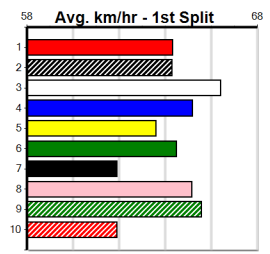

VIATEK DAMSELS DASH (1-4 WINS)

Distance: 460m, Race Type: Restricted Win, Total Prizemoney: $2,925
1st: $1,950, 2nd: $600, 3rd: $300, 4th: $75

MAIA (2) showed good early speed in her fast last start placing here and she may prove hard to hold out in this. URANA JASMINE (6) recorded a top win 2 starts back and she looks set to be right in the mix again after her recent freshen up.

Watchdog Tips: 2 6 1 3 Bet: Box Trifecta 1,2,3,6 ($10 for 41.67%)

LADY AFFOGATO [5] Resuming, solid placings in 3 of last 4, big show. $5.50
BD Bitch Dec-21 Sire: SUPERIOR PANAMA Dam: GEMILLY
Owner(s): Espresso Racing (SYN), A Cuschieri, K Pitt
Trainer: Karen Pitt (Pearcedale)
Winning Distances: < 300m (0) 300 - 399m (0) 400 - 499m (3) 500 - 599m (0) 600 - 699m (0) > 700m (0)
Winning Weights: 28.1(1) 28.2(2)
6th (4) 28.0 450 WBL R4 16-Nov-23 25.95 25.18 8.00L DO THAT EASY (25.39) M/57 . . . 6.78 $14.40 RWH
2nd (7) 28.1 450 BAL R4 22-Nov-23 25.74 25.22 2.00L MR. GLEASON (25.60) M/644 . . . 6.86 $6.30 RWH
5th (4) 28.0 450 BAL R3 30-Nov-23 26.04 25.18 11.00 MR. GLEASON (25.33) S/767 . . . 6.79 $7.50 RWF
4th (1) 28.3 485 HOR R11 05-Dec-23 27.58 26.94 5.50L SPIRITED AVENGER (27.22) M/333 . . . 6.77 $2.20 RWH
3rd (3) 28.1 450 WBL R7 01-Feb-24 25.65 24.76 6.50L FOLLOW THE BAND (25.22) S/655 . . . 6.84 $17.70 5
3rd (8) 28.7 410 HOR R2 13-Feb-24 23.47 22.92 4.00L LIGHTNING JEDDA (23.21) S/44 . . . 10.58 $9.40 SH
2nd (6) 28.7 485 HOR R5 20-Feb-24 27.48 27.03 1.75L MAXIMUM ANG (27.36) S/655 . . . 6.80 $3.90 5
F (5) 28.2 485 HOR R4 27-Feb-24 0.00 26.71 . . . BLACK OMBRE (27.30) M/3 . . . V0 . . . 6.77 $3.60 RWH
Last 3 wins NOT included above
1st (4) 28.2 450 SHP R3 02-Sep-23 25.90 25.24 0.50L ASTON JAVIER (25.92) M/345 . . . 6.84 $5.50 M
1st (8) 28.1 485 HOR R5 28-Oct-23 27.54 27.54 1.00L OVER ACHIEVER (27.60) M/222 . . . 6.68 $4.80 X67
1st (2) 28.2 485 HOR R5 05-Nov-23 27.18 27.02 3.75L LALA RAPID (27.44) M/111 . . . 6.59 $2.50 X67

MAIA [5] Showed speed in fast placing last start, go close. $2.80
BK Bitch Dec-21 Sire: SHIMA SHINE Dam: DASHA
Owner(s): J Cornell
Trainer: Karen Pitt (Pearcedale)
Winning Distances: < 300m (0) 300 - 399m (1) 400 - 499m (2) 500 - 599m (1) 600 - 699m (0) > 700m (0)
Winning Weights: 29.0(2) 29.2(1) 29.3(1)
5th (7) 29.2 460 WGL R7 16-Apr-24 26.24 25.63 5.00L DR. UNITED (25.89) M/645 . . . 6.62 $4.20 5
6th (4) 29.0 460 WGL R4 23-Apr-24 26.74 25.67 13.00 MY MARGOT (25.87) M/767 . . . 6.96 $4.00 RWH
1st (2) 29.2 515 SAP R6 28-Apr-24 29.50 29.50 1.75L IN THE HUB (29.62) M/1111 . . . SW . . . 5.15 $6.90 X45
6th (5) 28.8 525 MEA R10 04-May-24 30.66 29.61 6.00L FIGURE IT OUT (30.27) S/7766 . . . 5.25 $8.50 5
6th (7) 28.8 515 SAN R4 09-May-24 30.02 29.19 6.00L AUNT VIRGINIA (29.62) S/5786 . . . 5.21 $47.40 SH
2nd (3) 28.9 460 WGL R7 14-May-24 26.40 25.86 0.75L ASTON GOZO (26.36) S/655 . . . 6.81 $2.80 5
5th (6) 28.7 515 SAN R3 24-May-24 30.20 29.17 9.00L ONE MORE BURN (29.59) M/4765 . . . 5.12 $8.10 SH
2nd (1) 29.3 460 WGL R2 06-Jun-24 25.92 25.66 0.05L ASTON GOZO (25.91) M/111 . . . 6.57 $1.90 SH
Last 3 wins NOT included above
1st (8) 29.3 395 TRA R1 24-Nov-23 22.00 21.89 8.00L ZED'S BACK (22.55) M/211 . . . SW . . . 8.83 $4.20 M
1st (3) 29.0 460 WGL R9 02-Jan-24 25.69 25.27 2.25L FERGUS ZULU (25.84) M/111 . . . 6.54 $3.60 X67
1st (3) 29.0 450 TRA R7 21-Feb-24 25.18 24.88 2.75L ABUNDANT LUMENS (25.37) M/211 . . . 6.82 $1.30 X67