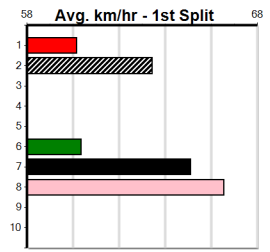

SPORTSBET GO THE BLUE DOG

Distance: 400m, Race Type: Maiden, Total Prizemoney: $2,535
1st: $1,680, 2nd: $520, 3rd: $260, 4th: $75

SAND DUNES (1) is improving each start and she looks set for a much deserved victory from the gun draw after smart placings in her first 3 starts. WATER BOMB (3) is out of a proven dam that produced top talents New Wave Whine and Your Colour Room.

Watchdog Tips: **1** **3** **4** **8** **Bet:** Trifecta 1,3/1,3,4,8/1,3,4,8 ($10 - 83.33%)

1 SAND DUNES [M] **Improving, smart placings first 3 starts, go close** **$1.70**
BD Bitch Aug-22 Sire: ORSON ALLEN Dam: DAVA SUPREME Trainer: Chris Johannsen (Devon Meadow)
Owner(s): S Healey
Winning Distances: < 300m (0) 300 - 399m (0) 400 - 499m (0) 500 - 599m (0) 600 - 699m (0) > 700m (0)
Winning Weights:
2nd (8) 29.6 435 SLE R1 19-May-24 25.04 24.45 0.25L JUMBUK DENNIS (25.03) S/511 . SW . 5.50 $1.70 M
2nd (4) 29.6 435 SLE R1 26-May-24 24.90 24.46 1.00L ROYAL PRIDE (24.84) S/622 . . . 5.50 $2.80 M
2nd (1) 29.5 435 SLE R2 02-Jun-24 24.78 24.37 2.25L KENZIE KID (24.64) M/222 . . . 5.27 $1.70 M
8th (6) 29.7 435 SLE R2 09-Jun-24 25.88 24.34 11.00 PAW CHEYENNE (25.13) S/688 . VO . 5.54 $1.70 M
Last 3 wins NOT included above

Box History

Bx	1st	2nd	3rd	4th	5th	6th	7th	8th
1		1						
2								
3								
4		1						
5								
6								1
7								
8		1						

Prize Best	$1560.00
Starts	4-0-3-0
Trk/Dts	0-0-0-0
APM	1560

2 VERY CHERRY [M] ***** SCRATCHED ***** **$16.00**
BEF Bitch Sep-22 Sire: BERNARDO Dam: LORENZA Trainer: Sarah Xerri (Merrimu)
Owner(s): Cherry Farm (SYN), A Xerri, S Xerri
Winning Distances: < 300m (0) 300 - 399m (0) 400 - 499m (0) 500 - 599m (0) 600 - 699m (0) > 700m (0)
Winning Weights:
7th (6) 29.1 350 HVL R1 19-May-24 20.39 19.28 8.50L BANK ROBBER (19.80) M/7 . . . 6.90 $11.20 M
5th (8) 29.1 400 GEL R2 23-May-24 23.87 22.37 21.00 NATALIE BALE (22.43) S/65 . . . 8.87 $16.20 M
6th (8) 29.1 400 GEL R1 28-May-24 23.99 22.41 11.00 CUBAN LAD (23.22) S/56 . . . 8.80 $9.10 T3-M
Last 3 wins NOT included above

Box History

Bx	1st	2nd	3rd	4th	5th	6th	7th	8th
1								
2								
3								
4								
5								
6								1
7								
8					1	1		

Prize Best	$0.00
Starts	3-0-0-0
Trk/Dts	0-0-0-0
APM	0

3 WATER BOMB [M] **Dam has produced some top talent, watch betting.** **$5.00**
BK Dog May-22 Sire: MAGIC SPRITE Dam: PRETTY BOMB Trainer: David Mckenzie (Tynong North)
Owner(s): WE'RE ALL MATES (SYN), G Clifton, D Mckenzie
Winning Distances: < 300m (0) 300 - 399m (0) 400 - 499m (0) 500 - 599m (0) 600 - 699m (0) > 700m (0)
Winning Weights:
Last 3 wins NOT included above

Box History

Bx	1st	2nd	3rd	4th	5th	6th	7th	8th
1								
2								
3								
4								
5								
6								
7								
8								

Prize Best	$0
Starts	0-0-0-0
Trk/Dts	0-0-0-0
APM	0

4 DECORATED [M] **Litter includes the talented Au Contraire.** **$6.00**
BK Bitch Apr-22 Sire: GET IT GIZMO Dam: WONDERFUL WORLD Trainer: Troy Walters (Parwan)
Owner(s): T Walters
Winning Distances: < 300m (0) 300 - 399m (0) 400 - 499m (0) 500 - 599m (0) 600 - 699m (0) > 700m (0)
Winning Weights:
Last 3 wins NOT included above

Box History

Bx	1st	2nd	3rd	4th	5th	6th	7th	8th
1								
2								
3								
4								
5								
6								
7								
8								

Prize Best	$0
Starts	0-0-0-0
Trk/Dts	0-0-0-0
APM	0

5 *** VACANT BOX ***
Sire: Dam: Trainer:
Owner(s):
Winning Distances: < 300m (0) 300 - 399m (0) 400 - 499m (0) 500 - 599m (0) 600 - 699m (0) > 700m (0)
Winning Weights:
Box History