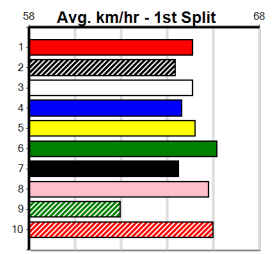

Warragul
10
9:56PM
(VIC time)

HOOKED ON SCOTCH AT STUD

Distance: 400m, Race Type: Grade 5, Total Prizemoney: $2,925
1st: $1,950, 2nd: $600, 3rd: $300, 4th: $75

RIBERO (4) recorded solid all the way wins in 3 straight starts before being impeded trying to cross last start and he could be the one to beat tonight. CURRY CLASSIFIED (8) can explode mid race and she could make her presence felt in the run home.

Watchdog Tips: **4** **8** **2** **7** **Bet:** **Win 4**

1

CELTIC BOUY [5] **Gun draw, smart placings in 2 of last 4, keep safe** **$23.00**
BK Dog May-20 Sire: KEYBOW Dam: BOGIE CLASSIC Trainer: Steven Van oirschot (Moe South)
Owner(s): S Van oirschot
Winning Distances: < 300m (0) 300 - 399m (3) 400 - 499m (3) 500 - 599m (0) 600 - 699m (0) > 700m (0)
Winning Weights: 26.7(1) 26.8(1) 27.1(1) 27.7(1) 27.8(1) 27.9(1)
2nd (3) 28.4 350 TRA R7 02-Feb-24 19.79 19.67 1.75L JUNIOR'S MATE (19.67) M/74 . . . . . 6.64 $61.00 X34
3rd (6) 28.3 350 TRA R11 07-Feb-24 19.63 19.45 2.75L DAINTREE DAMAGE (19.45) M/44 . . . . . 6.63 $27.70 X45
6th (8) 28.5 400 WGL R7 13-Feb-24 23.42 22.48 14.00 DUNDEE SMOKEY (22.48) S/66 . . . . . 8.87 $26.60 FFA
2nd (6) 28.3 400 GEL R8 19-Feb-24 22.89 22.55 3.5L STROMBOLI (22.65) M/43 . . . . . 8.58 $10.50 5
2nd (1) 28.4 395 TRA R2 23-Feb-24 22.47 22.04 6.00L GOT THE LOT (22.06) M/222 . . . . . 3.70 $14.70 5H
2nd (2) 29.1 350 TRA R10 22-Mar-24 20.15 20.01 1.75L MI AMIGO TEQUILA (20.04) M/11 . . . . . 6.58 $45.40 X45
4th (6) 29.0 350 TRA R4 03-Apr-24 20.29 19.82 1.25L AKINA LAD/ASTON M/45 . . . . . 6.71 $15.50 X45
4th (3) 29.0 400 WGL R3 06-Jun-24 22.94 22.39 6.50L ONE'S OBSESSION (22.52) M/55 . . . . . SW . 8.51 $35.90 VETH
Last 3 wins NOT included above
1st (8) 27.7 400 WGL R10 24-Aug-23 22.88 22.70 0.75L REMO RODMAN (22.93) M/11 . . . . . 8.29 $18.70 5
1st (1) 27.9 400 WGL R11 14-Nov-23 22.72 22.49 3.5L FREE FALLING (22.95) Q/21 . . . . . 8.37 $7.40 5
1st (2) 27.8 350 TRA R11 22-Nov-23 19.62 19.38 3.5L VITALITY BLAST (19.85) S/21 . . . . . SW . 6.56 $13.70 5

Box History

Bx	1st	2nd	3rd	4th	5th	6th	7th	8th
1	2	1	3	2	1			
2	1	3	1	3	1			
3	1	2	1	1	1	2	2	
4			1	1	2	1	2	2
5			1	1	3			1
6		4	3	1				2
7		2	2		3	2	3	3
8	2		3	1	1	1		1

Prize Best Starts Trk/Dts APM

Prize	$18440.00
Best Starts	22.72(1)-14/11/23
Trk/Dts	73-6-13-15
APM	25-3-4-4 3729