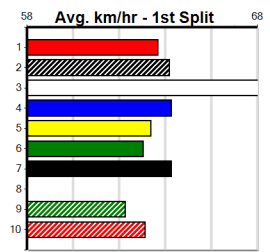

SENNACHIE AT STUD

Distance: 400m, Race Type: Mixed 6/7, Total Prizemoney: $2,925
1st: $1,950, 2nd: $600, 3rd: $300, 4th: $75

ELENA'S JEBRYNAH (2) was impressive in her good win here before her spell and she could be the one to beat in a tough affair tonight. UNACCEPTABLE PEN (8) won well on debut and is right in this again.

Watchdog Tips: 2 8 1 6 Bet: Box Trifecta 1,2,8 ($10 for 166.67%)

SPICY MADAM [7] Comes into calculations from this draw. $6.00
BK Bitch Mar-22 Sire: BERNARDO Dam: HOOK ALONG BOOK
Owner(s): D Kerr
Trainer: Belinda Connolly (Caldermeade)
Winning Distances: < 300m (0) 300 - 399m (1) 400 - 499m (0) 500 - 599m (0) 600 - 699m (0) > 700m (0)
Winning Weights: 25.8(1)
3rd (5) 25.9 350 HVL R3 26-Jan-24 19.98 19.05 1.25L TASSIE TIME (19.90) S/4 6.83 $9.00 T3-M
7th (5) 25.5 390 SHP R1 01-Feb-24 23.78 22.17 24.00 RAPIDFIRE JAYDA (22.17) M/77 9.26 $13.00 T3-M
1st (5) 25.8 350 HVL R2 09-Feb-24 20.21 19.65 0.05L ASTON LYNDIA (20.21) M/4 SW 6.95 $2.70 T3-M
2nd (6) 25.1 425 BEN R3 14-Feb-24 24.86 24.09 1.00L COCONUT OAKLAND (24.80) S/512 6.80 $21.10 T3-7
6th (3) 24.8 390 BAL R10 26-Feb-24 22.68 22.16 7.50L QUICK BISCUIT (22.16) M/44 SW 8.54 $66.50 T3-7
2nd (2) 25.4 425 BEN R4 06-Mar-24 24.48 23.79 0.05L BLACK SPANIARD (24.48) M/111 6.61 $8.20 T7
7th (1) 25.4 450 BAL R6 11-Mar-24 26.47 25.69 11.00 POWER INNINGS (25.72) M/126 6.73 $8.10 T3-RW
3rd (4) 26.3 400 WGL R9 30-May-24 23.10 22.96 0.50L SKY BLAZER (23.08) M/11 8.31 $4.00 T3-7
Last 3 wins NOT included above
Box History: Bx 1st 2nd 3rd 4th 5th 6th 7th 8th
1 1 1 1 1 1 1 1
2 1 1 1 1 1 1 1
3 1 1 1 1 1 1 1
4 1 1 1 1 1 1 1
5 1 1 1 1 1 1 1
6 1 1 1 1 1 1 1
7 1 1 1 1 1 1 1
8 1 1 1 1 1 1 1
Prize Best $2250.00
Starts NBT
Trk/Dts 11-1-2-3
APM 2-0-0-1 1324

ELENA'S JEBRYNAH (NSW)[7] Resuming, good win here before spell, go close. $2.90
BK Bitch Feb-22 Sire: WOW Dam: LITTLE JEBRYNAH
Owner(s): B Sykes
Trainer: Bryan Sykes (Upper Beaconsfield)
Winning Distances: < 300m (0) 300 - 399m (0) 400 - 499m (1) 500 - 599m (0) 600 - 699m (0) > 700m (0)
Winning Weights: 26.0(1)
6th (7) 25.8 435 SLE R2 24-Jan-24 25.48 24.31 12.00 DR. HARRIS (24.68) M/665 5.43 $7.80 M
1st (4) 26.0 400 WGL R1 30-Jan-24 22.76 22.39 2.75L HAPPY SHOSHONE (22.93) Q/11 8.35 $7.80 M
Last 3 wins NOT included above
Box History: Bx 1st 2nd 3rd 4th 5th 6th 7th 8th
1 1 1 1 1 1 1 1
2 1 1 1 1 1 1 1
3 1 1 1 1 1 1 1
4 1 1 1 1 1 1 1
5 1 1 1 1 1 1 1
6 1 1 1 1 1 1 1
7 1 1 1 1 1 1 1
8 1 1 1 1 1 1 1
Prize Best $1680.00
Starts NBT
Trk/Dts 22.76(4)-30/1/24
APM 2-1-0-0 1-1-0-0 672