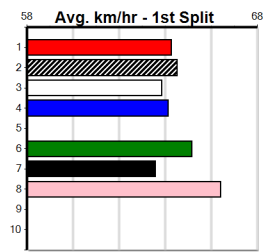

WARRAGUL TO SANDOWN HT1

Distance: 460m, Race Type: Grade 5 Heat, Total Prizemoney: $2,925
1st: $1,950, 2nd: $600, 3rd: $300, 4th: $75

ON HIGH ALERT (8) can be one of the most explosive chasers in work at the moment and he looks awfully hard to beat in this. RUAPUKE ROCKS (6) is blessed with a huge motor as well and he looks to be the clear danger in this.

Watchdog Tips: 8 6 1 2 Bet: Trifecta 8/6/1,2,3 ($10 - 333.33%)

ASTON ANGELO [5] Drawn to race in a forward position here, threat. $12.00
Owner(s): R Borda
Winning Distances: < 300m (0) 300 - 399m (7) 400 - 499m (1) 500 - 599m (0) 600 - 699m (0) > 700m (0)
Box History table and Prize Best Starts Trk/Dts APM

BLUEY LA LA [5] Showed speed in good wins 2 of last 3, keep safe. $12.00
Owner(s): F Stockdale
Winning Distances: < 300m (0) 300 - 399m (1) 400 - 499m (2) 500 - 599m (1) 600 - 699m (0) > 700m (0)
Box History table and Prize Best Starts Trk/Dts APM

EL CRIMP ADORE [5] Good all the way win 2 back but much harder here. $17.00
Owner(s): G Ponton
Winning Distances: < 300m (0) 300 - 399m (0) 400 - 499m (6) 500 - 599m (1) 600 - 699m (0) > 700m (0)
Box History table and Prize Best Starts Trk/Dts APM

MISTY AMY [5] Not up to this class, others preferred. $51.00
Owner(s): R Wood
Winning Distances: < 300m (0) 300 - 399m (0) 400 - 499m (6) 500 - 599m (0) 600 - 699m (0) > 700m (0)
Box History table and Prize Best Starts Trk/Dts APM

*** VACANT BOX ***
Owner(s):
Winning Distances: < 300m (0) 300 - 399m (0) 400 - 499m (0) 500 - 599m (0) 600 - 699m (0) > 700m (0)
Winning Weights:
Trainer:
Box History