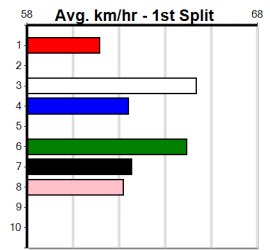

KHANS HOSPITALITY SERVICES

Distance: 400m, Race Type: Maiden, Total Prizemoney: $2,535
1st: $1,680, 2nd: $520, 3rd: $260, 4th: $75

SAXON KELTON (7) has ran good placings in 4 of his 6 starts to date and he may only need an ounce of luck to salute in this. LET'S MAKE UP (2) is out of a litter that has shown plenty of talent so far and she could be the danger in debut here.

Watchdog Tips: **7** **2** **1** **8** **Bet:** Win 7

Form Box	Wgt	Dist	Track	Date	Time	BON	Margin	1st/2nd (Time)	PIR	Checked	Comment	WR	Split 1	S/P	Grade

1

BENNACHIE LANE (QLD)[M] Steady efforts in his 3 starts to date, big chance **$3.40**

BK Dog May-21 Sire: KEYBOW Dam: BOGIE BULLET
Owner(s): Bonat Racing (SYN), A Bonat, S Flegg, A Bonat Trainer: Arthur Bonat (Lyndhurst)
Winning Distances: < 300m (0) 300 - 399m (0) 400 - 499m (0) 500 - 599m (0) 600 - 699m (0) > 700m (0)

Winning Weights:

Box	1st	2nd	3rd	4th	5th	6th	7th	8th
1								
2						2		
3								
4					1			
5								
6								
7								
8								

6th (2) 34.1 390 SHP R3 29-Jan-24 23.18 22.03 7.50L MOE PATTY (22.66) M/65 9.18 $7.30 MH
6th (2) 33.1 350 HVL R1 19-May-24 20.22 19.28 6.00L BANK ROBBER (19.80) S/8 SW 6.94 $4.20 M
5th (4) 32.9 400 WGL R2 04-Jun-24 23.38 22.82 4.75L CRYPTO PRINCE (23.05) S/75 8.90 $11.40 T3-M

Last 3 wins NOT included above

Prize Best	$0.00
Starts	NBT
Trk/Dts	3-0-0-0
APM	1-0-0-0

2

LET'S MAKE UP [M] Litter has shown plenty of talent, watch betting. **$3.60**

RF Bitch Jan-22 Sire: FERNANDO BALE Dam: SMOKIN' CINDY
Owner(s): T Tufo Trainer: Tony Tufo (Labetouche)
Winning Distances: < 300m (0) 300 - 399m (0) 400 - 499m (0) 500 - 599m (0) 600 - 699m (0) > 700m (0)

Winning Weights:

Box	1st	2nd	3rd	4th	5th	6th	7th	8th
1								
2								
3								
4								
5								
6								
7								
8								

Last 3 wins NOT included above

Prize Best	$0.00
Starts	FSH
Trk/Dts	0-0-0-0
APM	0-0-0-0

3

SODA DIESEL [M] May get shuffled back early here, needs to step. **$26.00**

BK Dog Mar-22 Sire: SHIMA SHINE Dam: LAKEVIEW ISLA
Owner(s): L Mizzi Trainer: Ken Bailey (Bundalagwah)
Winning Distances: < 300m (0) 300 - 399m (0) 400 - 499m (0) 500 - 599m (0) 600 - 699m (0) > 700m (0)

Winning Weights:

Box	1st	2nd	3rd	4th	5th	6th	7th	8th
1								
2								
3								
4								
5								
6								
7						1		
8								

6th (7) 34.7 390 SHP R5 03-Jun-24 22.91 21.80 12.00 COUNTY KILDARE (22.14) M/45 8.63 $55.80 MH

Last 3 wins NOT included above

Prize Best	$0.00
Starts	FSH
Trk/Dts	1-0-0-0
APM	0-0-0-0

4

HE'S A ROCK [M] Checked at box rise in debut, can improve here. **$8.00**

BK Dog Aug-22 Sire: KINLOCH BRAE Dam: RED ROCKS
Owner(s): B Keen Trainer: Mario Briganti (Pearcedale)
Winning Distances: < 300m (0) 300 - 399m (0) 400 - 499m (0) 500 - 599m (0) 600 - 699m (0) > 700m (0)

Winning Weights:

Box	1st	2nd	3rd	4th	5th	6th	7th	8th
1								
2								
3								
4								
5								
6						1		
7								
8								

5th (6) 36.1 390 SHP R3 03-Jun-24 22.95 21.80 8.00L STOJANOVIC (22.41) M/75 SW 8.86 $8.40 MH

Last 3 wins NOT included above

Prize Best	$0.00
Starts	FSH
Trk/Dts	1-0-0-0
APM	0-0-0-0

5

*** VACANT BOX ***

Sire: Dam: Trainer:

Owner(s):
Winning Distances: < 300m (0) 300 - 399m (0) 400 - 499m (0) 500 - 599m (0) 600 - 699m (0) > 700m (0)
Winning Weights: Box History