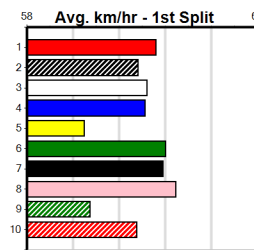

OAKS SUPER BOX FOR HIRE

Distance: 460m, Race Type: Mixed 6/7, Total Prizemoney: $2,925
1st: $1,950, 2nd: $600, 3rd: $300, 4th: $75

CONSPIRED (1) was solidly placed from this box 2 starts back and he may only need to step on terms to salute in this. POT OF GOLD (7) has ran smart placings in 4 of her 5 tries here and she could be right in the finish again tonight.

Watchdog Tips: 1 7 5 8 Bet: Win 1

Form Box Wgt Dist Track Date Time BON Margin 1st/2nd (Time) PIR Checked Comment W/R Split 1 S/P Grade
CONSPIRED [6] Gun draw, solid placing here 2 back, one to beat. $3.90
BK Dog Mar-21 Sire: DELIVER Dam: URANA VEE EIGHT Trainer: Karen Pitt (Pearcedale)
Winning Distances: < 300m (0) 300 - 399m (1) 400 - 499m (1) 500 - 599m (0) 600 - 699m (0) > 700m (0)
Winning Weights: 34.0(2)
ST (-) 34 300 HVL 28-Jan-24 16.79 0.01L Trial Cleared S 1of1 . . . . ST
1st (1) 34.0 300 HVL R4 21-Feb-24 16.71 16.71 3.75L WHO YOU KISSIN' (16.96) M/5 . . . . SW 3.98 $1.40 7
4th (2) 33.8 350 HVL R5 03-Mar-24 19.49 19.15 1.75L DR. RIO (19.38) S/6 . . . . 6.75 $3.40 X67
4th (6) 34.1 400 WGL R1 25-Mar-24 23.39 22.46 11.00 ANNABELLA ROSE (22.67) M/34 . . . . 8.52 $7.70 X67H
2nd (4) 34.1 400 WGL R10 13-Apr-24 22.95 22.82 1.5L HARLEY (22.86) S/44 . . . . 8.61 $1.70 X67
5th (8) 33.8 450 TRA R1 19-Apr-24 25.58 24.71 4.00L GIGANTOR (25.30) S/456 . . . . 6.78 $1.50 RW
3rd (1) 33.9 460 WGL R9 30-Apr-24 26.00 25.78 2.00L RUMOUR NOT FACT (25.87) S/423 . . . . 6.71 $2.80 6G
4th (8) 33.6 460 WGL R9 07-May-24 26.46 26.07 5.50L BLUEBELLE COLOUR (26.10) S/645 . . . . 6.77 $6.30 6G
Last 3 wins NOT included above
1st (6) 34.0 450 TRA R3 18-Jan-23 25.37 25.01 1.25L NICOLA ROSE (25.45) M/422 . . . . 6.89 $1.80 MH

VELOX BALE (NSW)[6] Steady placings in her last 2 but harder here. $14.00
FBD Bitch Feb-22 Sire: DROOPYS SYDNEY Dam: WINNIE ALLEN Trainer: Tammy Kennedy - harris (Deavon)
Winning Distances: < 300m (0) 300 - 399m (0) 400 - 499m (2) 500 - 599m (0) 600 - 699m (0) > 700m (0)
Winning Weights: 26.2(1) 26.7(1)
2nd (7) 26.4 460 WGL R3 02-May-24 26.82 25.98 0.75L JESSICA GEM (26.77) Q/222 . . . . 6.72 $2.00 T3-M
1st (4) 26.2 435 SLE R1 05-May-24 25.00 24.32 1.25L BIG SOLOMONA (25.08) Q/331 . . . . 5.38 $25.70 M
1st (2) 26.7 460 WGL R7 09-May-24 26.58 26.35 0.25L ANOKE (26.59) M/222 . . . . 6.70 $3.60 X67
6th (4) 26.8 460 WGL R7 16-May-24 26.86 26.16 11.00 BRINDLE CHIC (26.16) M/446 . . . . 6.75 $3.90 T3-RW
5th (1) 27.0 460 WGL R7 23-May-24 26.64 26.11 7.00L SERGEANT POPE (26.15) Q/235 . . . . 6.60 $5.80 X67
3rd (7) 26.9 510 SLE R7 26-May-24 29.18 28.85 2.00L PEG (29.04) M/333 . . . . 9.32 $12.30 X67
2nd (8) 26.9 510 SLE R4 02-Jun-24 29.19 28.83 2.50L LAKEVIEW JAN (29.01) M/222 . . . . 9.33 $9.90 X67
6th (5) 27.0 525 MEA R2 08-Jun-24 30.84 29.80 11.00 YAMANU BALE (30.12) M/3886 . . . . 5.20 $33.00 6G
Last 3 wins NOT included above
Prize Best $5125.00
Starts 26.58(2)-9/5/24
Trk/Dts 17-2-3-3
APM 4-1-1-0 4373