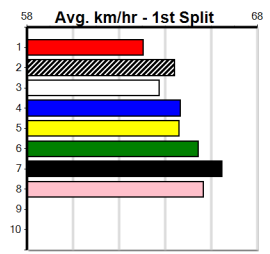

WARRAGUL TO SANDOWN HT3

Distance: 460m, Race Type: Grade 5 Heat, Total Prizemoney: $2,925
1st: $1,950, 2nd: $600, 3rd: $300, 4th: $75

JOROGUMO (3) has posted strong wins in 3 of his past 5 starts and he could make his presence felt again in this. GREMLIN (7) has run second last three starts and is right in this again

Watchdog Tips: 3 7 1 8 Bet: Box Quinella 1,3,7 ($10 for 333.33%)

Race 1: SUMMER WINGS [5] Takes a while to warm up but has talent, threat. $12.00. Dog: Sep-21. Sire: FULLY LOADED, Dam: IVEY'S AFFAIR. Trainer: Marion Clay (Lang Lang). Includes winning distances, weights, and a box history table.

Race 2: HERE'S TO LOUIE [5] *** SCRATCHED *** $13.00. Dog: Mar-22. Sire: SHIMA SHINE, Dam: SUGAR SPICE. Trainer: Jacob Biddell (Cranbourne South). Includes winning distances, weights, and a box history table.

Race 3: JOROGUMO [5] Strong wins in 3 of his last 5 starts, top hope $2.50. Dog: Jun-22. Sire: BEAST UNLEASHED, Dam: RUBY GIRL. Trainer: Ned McDonald (Pearcedale). Includes winning distances, weights, and a box history table.

Race 4: GANYA VANQUISH (NSW)[5] *** SCRATCHED *** $3.20. Dog: Jun-21. Sire: SUPERIOR PANAMA, Dam: ZIPPING CIA. Trainer: Paul Abela (Parwan). Includes winning distances, weights, and a box history table.

Race 5: MEPUNGA RILEY [5] Draw is a worry in this, will need some luck early $13.00. Dog: Apr-21. Sire: MEPUNGA CRUZER, Dam: MEPUNGA ROSIE. Trainer: Tony Salpigtidis (Plenty). Includes winning distances, weights, and a box history table.