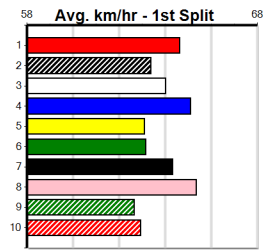

SPORTSBET GREEN TICKS

Distance: 400m, Race Type: Grade 5, Total Prizemoney: $2,925
1st: $1,950, 2nd: $600, 3rd: $300, 4th: $75

SOLEUS (8) excels off wide draws and he looks well suited to feature in a race of this nature.
FERGUS BALE (1) is drawn to race on the speed throughout in this and could be prominent throughout. GALLOPING SUZIE (7) can charge mid race and has claims.

Watchdog Tips: **8** **1** **7** **3** **Bet:** **Win 8**

1

FERGUS BALE (NSW)[5] **Drawn to race on the speed throughout, big show.** **$4.50**

BK Dog Nov-21 Sire: DYNA VILLA Dam: HADEEL BALE Trainer: Luke Harris (Deavon Meadows)

Owner(s): L Harris

Winning Distances: < 300m (0) 300 - 399m (0) 400 - 499m (4) 500 - 599m (0) 600 - 699m (0) > 700m (0)

Winning Weights: 33.9(1) 34.2(1) 34.6(1) 34.9(1)

7th	1st	2nd	3rd	4th	5th	6th	7th	8th
(1) 34.3 400 WGL R12 23-Apr-24	23.49	22.71	10.00	SPICY PIPER (22.82)	S/66	. . . . .	8.64	$3.80 5
2= (1) 34.3 425 BEN R11 28-Apr-24	24.51	23.58	3.5L	PROPERTY MOGUL (24.27)	M/433	. . . . .	6.73	$3.10 5
7th (4) 33.9 400 WGL R11 07-May-24	23.27	22.47	3.5L	NOT BAD YOURSELF (23.03)	M/46	. . . . .	8.59	$27.30 5
5th (3) 34.5 400 WGL R11 14-May-24	23.12	22.61	2.00L	HYPERKINETIC (23.00)	M/44	. . . . .	8.56	$14.10 5
8th (5) 34.6 400 WGL R11 21-May-24	23.56	22.56	10.00	MINOLI MAGIC (22.86)	S/78	. . . . .	8.69	$55.70 5
4th (2) 34.8 400 GEL R2 25-May-24	23.05	22.40	4.50L	YAALA JUNIOR (22.74)	M/33	. . . . .	8.75	$3.90 RW
2nd (4) 34.9 400 GEL R10 28-May-24	22.88	22.41	7.00L	SUPER TONE (22.41)	M/43	. . . . .	8.64	$8.40 T3-5
2nd (4) 35.2 390 WBL R12 05-Jun-24	22.32	21.96	0.75L	DOT'S REDEEMER (22.28)	M/11	. . . . .	8.57	$12.10 5

Last 3 wins NOT included above

1st (2) 33.9 400 GEL R5 30-Jan-24	22.74	22.70	3.75L	IDYLLIC PAIGE (22.99)	Q/11	. . . . .	8.42	$3.40 T3-7
1st (5) 34.6 400 GEL R6 25-Mar-24	22.68	22.68	1.75L	SUN IN CUBA (22.79)	Q/11	. . . . .	8.48	$9.50 X67
1st (2) 34.9 435 SLE R12 07-Apr-24	24.73	24.50	0.05L	DR. HAROLD (24.73)	M/211	. . . . .	5.23	$35.80 5

Box History

Bx	1st	2nd	3rd	4th	5th	6th	7th	8th
1	1							1
2	2			2				1
3	1	1		1	1			1
4		2			1			1
5	1		1					1
6								
7			1					
8				1				1

Prize Best Starts Trk/Dts APM: $9000.00 NBT 25-4-4-2 4-0-0-0 4864