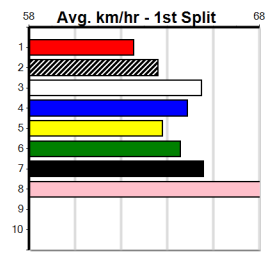

Warragul
12
10:43PM
(VIC time)

MC GRAFIX & SIGNS VETERANS (250+RANK)

Distance: 460m, Race Type: S/E Veteran, Total Prizemoney: $2,925
1st: $1,950, 2nd: $600, 3rd: $300, 4th: $75

HAMILLSON (8) can find the arm soon after box rise and he could be in front for a long way if he does. Both SPRINGVIEW NOAH (1) and JEBEDIAH (3) should fight out the finish.

Watchdog Tips: **8** **1** **3** **5** **Bet:** **Win 8**

Form Box	Wgt	Dist	Track	Date	Time	BON	Margin	1st/2nd (Time)	PIR	Checked	Comment	WR	Split 1	S/P	Grade
SPRINGVIEW NOAH [5] Gun draw, can explode mid race, big chance. $5.50															
BD	Dog			Nov-19			Sire: FERNANDO BALE	Dam: QUEST FOR GLORY		Trainer: Ken Bailey (Bundalaguah)					
Owner(s): K Bailey															
Winning Distances: < 300m (0) 300 - 399m (0) 400 - 499m (5) 500 - 599m (5) 600 - 699m (0) > 700m (0)															
Winning Weights: 29.9(1) 30.0(1) 30.1(1) 30.2(2) 31.5(1) 31.7(1) 31.8(1) 31.9(1) 32.0(1)															
7th (1)	32.0	435	SLE	R8	21-Apr-24	25.02	24.40	6.50L MARCO ROSE (24.59)	M/677				5.46	$23.40	FFA
5th (1)	31.9	435	SLE	R8	28-Apr-24	25.56	24.19	17.00 EARLY SECRETS (24.40)	S/766				5.36	$55.90	FFA
7th (1)	31.5	435	SLE	R10	05-May-24	24.96	24.32	8.00L DR. ASHER (24.43)	S/888				5.61	$52.20	5
5th (2)	31.7	510	SLE	R7	12-May-24	29.31	28.82	3.75L MADALIA ZOOM (29.05)	M/776				9.47	$24.50	5
4th (8)	31.6	435	SLE	R12	19-May-24	25.02	24.45	4.50L BLUE TICK NELSON (24.72)	S/877				5.47	$12.80	5
6th (5)	31.9	510	SLE	R8	27-May-24	29.61	29.29	4.75L YOU'RE IN LUCK (29.29)	M/877				9.74	$3.50	5
3rd (7)	31.8	450	SHP	R7	30-May-24	25.59	25.51	1.25L SQUIGGLY PAPA (25.51)	M/743				6.87	$11.40	5
1st (6)	31.8	435	SLE	R11	05-Jun-24	24.40	24.37	3.25L COLLINDA AIR (24.62)	M/521				5.40	$20.80	5
Last 3 wins NOT included above															
1st (4)	31.9	595	SAN	R3	02-Feb-23	34.64	34.35	8.00L RUFF SHOT (35.17)	M/3211		SW		9.51	$2.10	5
1st (6)	31.5	515	SAN	R12	28-Sep-23	30.05	29.31	0.50L TOMIDA (30.08)	M/5653				5.29	$14.10	5
1st (7)	31.7	435	SLE	R11	01-Oct-23	24.76	24.25	2.75L YAZA (24.94)	S/622				5.43	$8.40	5