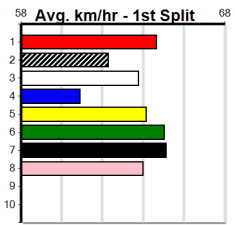

SOUTHERN SHEETMETAL

Distance: 450m, Race Type: Grade 5, Total Prizemoney: \$2,925
1st: \$1,950, 2nd: \$600, 3rd: \$300, 4th: \$75

5

8:18PM

(VIC time)

WHITE CREST (7) will find this easier than his most recent racing and he can assume control mid race. CRUSOE PEARL (1) has returned to form in recent weeks and is drawn to be prominent throughout. DASHER BALE (4) will be strong in the run home.