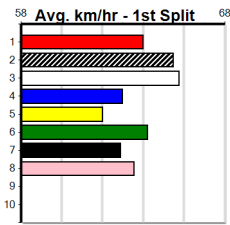

10
10:04PM
(VIC time)

SPORTSBET SET A DEPOSIT LIMIT

Distance: 390m, Race Type: Grade 5, Total Prizemoney: $2,925
1st: $1,950, 2nd: $600, 3rd: $300, 4th: $75

BLACKPOOL DOZER (1) has a fair bit on these class wise and he should turn for home with a nice break. BLACK BOW (2) is racing with confidence and she can follow the red through early on. LOTHBROK GIRL (3) just needs room early on

Watchdog Tips: 1 2 3 8 **Bet:** Win 1