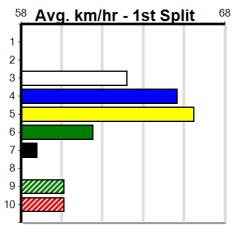

GREYHOUND ADOPTION PROGRAM

Distance: 390m, Race Type: Maiden, Total Prizemoney: $2,535
1st: $1,680, 2nd: $520, 3rd: $260, 4th: $75

2

7:18PM

(VIC time)

ALL DONE UP (6) has been impressive in his two runs to date and he should prove hard to hold out.
HOME TOWN (3) showed improvement last time and he just needs a little room early on. MY GIRL
LULU (1) must be respected on debut

Watchdog Tips:

6

3

1

8

Bet:

Win 6

Form	Box	Weight	Dist	Track	Date	Time	BON	Margin	1st/2nd (Time)	PIR	Checked	Comment	W/R	Split 1	S/P	Grade	
1	MY GIRL LULU (NSW)[M]											<i>Dam line has produced some star chasers</i>					
BK	B				Oct-22	FERNANDO BALE			ZAMBORA LULU								
Trainer: Trent Blacker (Mitchell Park) $5.00																	
Owner(s): C Azzopardi																	
<table border="1"> <thead> <tr><th colspan="8">Winning Boxes</th></tr> <tr><th>1</th><th>2</th><th>3</th><th>4</th><th>5</th><th>6</th><th>7</th><th>8</th></tr> </thead> <tbody> <tr><td>Prize</td><td></td><td></td><td></td><td></td><td></td><td></td><td></td><td>$0</td></tr> <tr><td>Best</td><td></td><td></td><td></td><td></td><td></td><td></td><td></td><td>FSH</td></tr> <tr><td>Starts</td><td></td><td></td><td></td><td></td><td></td><td></td><td></td><td>0-0-0-0</td></tr> <tr><td>Trk/Dst</td><td></td><td></td><td></td><td></td><td></td><td></td><td></td><td>0-0-0-0</td></tr> <tr><td>APM</td><td></td><td></td><td></td><td></td><td></td><td></td><td></td><td>$0</td></tr> </tbody> </table>																	
2	CONNOR'S FLYER [M]											<i>Dam has produced some capable types, place</i>					
BE	B				Apr-22	MY REDEEMER			LIVERPOOL FLYER								
Trainer: Gregory Mcrae (Smythes Creek) $9.00																	
Owner(s): Bee Gee Mac (SYN), G Mcrae, B Mcrae																	
<table border="1"> <thead> <tr><th colspan="8">Winning Boxes</th></tr> <tr><th>1</th><th>2</th><th>3</th><th>4</th><th>5</th><th>6</th><th>7</th><th>8</th></tr> </thead> <tbody> <tr><td>Prize</td><td></td><td></td><td></td><td></td><td></td><td></td><td></td><td>$0</td></tr> <tr><td>Best</td><td></td><td></td><td></td><td></td><td></td><td></td><td></td><td>FSH</td></tr> <tr><td>Starts</td><td></td><td></td><td></td><td></td><td></td><td></td><td></td><td>0-0-0-0</td></tr> <tr><td>Trk/Dst</td><td></td><td></td><td></td><td></td><td></td><td></td><td></td><td>0-0-0-0</td></tr> <tr><td>APM</td><td></td><td></td><td></td><td></td><td></td><td></td><td></td><td>$0</td></tr> </tbody> </table>																	
3	HOME TOWN (NSW)[M]											<i>Showed improvement last time, main danger</i>					
BK	D				Jun-22	JUNGLE DEUCE			NANGAR FREEDOM								
Trainer: Daryl Brennan (Napoleons) $6.00																	
Owner(s): Silver Galahs (SYN), G Harriden, B Gibson																	
<table border="1"> <thead> <tr><th colspan="8">Winning Boxes</th></tr> <tr><th>1</th><th>2</th><th>3</th><th>4</th><th>5</th><th>6</th><th>7</th><th>8</th></tr> </thead> <tbody> <tr><td>Prize</td><td></td><td></td><td></td><td></td><td></td><td></td><td></td><td>$335.00</td></tr> <tr><td>Best</td><td></td><td></td><td></td><td></td><td></td><td></td><td></td><td>FSH</td></tr> <tr><td>Starts</td><td></td><td></td><td></td><td></td><td></td><td></td><td></td><td>2-0-0-1</td></tr> <tr><td>Trk/Dst</td><td></td><td></td><td></td><td></td><td></td><td></td><td></td><td>0-0-0-0</td></tr> <tr><td>APM</td><td></td><td></td><td></td><td></td><td></td><td></td><td></td><td>$335</td></tr> </tbody> </table>																	
4	CHARLIE ASH [M]											<i>Better for the run on debut, place claims</i>					
F	D				Jan-22	ASTON DEE BEE			ZARA'S ENTITY								
Trainer: Jordan Cooper (Lethbridge) $10.00																	
Owner(s): T Hines																	
<table border="1"> <thead> <tr><th colspan="8">Winning Boxes</th></tr> <tr><th>1</th><th>2</th><th>3</th><th>4</th><th>5</th><th>6</th><th>7</th><th>8</th></tr> </thead> <tbody> <tr><td>Prize</td><td></td><td></td><td></td><td></td><td></td><td></td><td></td><td>$0.00</td></tr> <tr><td>Best</td><td></td><td></td><td></td><td></td><td></td><td></td><td></td><td>FSH</td></tr> <tr><td>Starts</td><td></td><td></td><td></td><td></td><td></td><td></td><td></td><td>1-0-0-0</td></tr> <tr><td>Trk/Dst</td><td></td><td></td><td></td><td></td><td></td><td></td><td></td><td>0-0-0-0</td></tr> <tr><td>APM</td><td></td><td></td><td></td><td></td><td></td><td></td><td></td><td>$0</td></tr> </tbody> </table>																	
5	EVENING STAGGER [M]											<i>Well beaten on debut, look to others</i>					
BE	B				May-22	WHISKEY RIOT			DEADLY BASILISA								
Trainer: Chris Reynolds (Little River) $16.00																	
Owner(s): Reynolds Cram (SYN), C Reynolds, B Cram																	

ENG WGL 2024-06-13