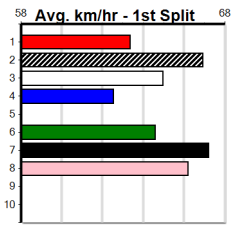

PAUA OF BUDDY AT STUD

Distance: 450m, Race Type: Mixed 4/5, Total Prizemoney: \$3,360
1st: \$2,250, 2nd: \$690, 3rd: \$345, 4th: \$75

8

9:20PM

(VIC time)

NASHVILLE BALE (8) has been racing well in town of late and he is suited back to this distance range. . BETSIE BALE (4) will be charging to the line at the finish, respect despite box 4