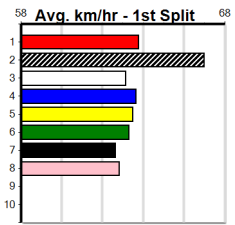

A1 SIGNAGE (275+RANK)

Distance: 390m, Race Type: Grade 5 No Penalty, Total Prizemoney: $2,925
1st: $1,950, 2nd: $600, 3rd: $300, 4th: $75

11

10:23PM
(VIC time)

BRIGHT MOON (2) is far better than her past few runs and she will appreciate the drop in class.
CRACKERJACK POT (5) was impressive two runs back and he just needs some luck in the middle stages.
RAPIDFIRE JAYDA (3) has claims

Watchdog Tips: **2** **5** **3** **6** **Bet:** **Win 2**