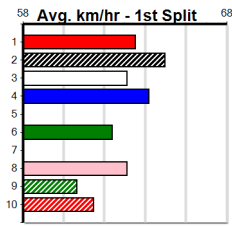

SPORTSBET SAME RACE MULTI

Distance: 390m, Race Type: Maiden, Total Prizemoney: $2,535
1st: $1,680, 2nd: $520, 3rd: $260, 4th: $75

1

6:58PM

(VIC time)

ASTON AMISHA (2) was well supported when placed on debut at Shepparton and she will be much better for the run. FLYING PETAL (4) led for a long way here last time and she is suited back to this journey. DOOKIE GIBLET (5) can run a cheeky race

Watchdog Tips:

2

4

5

3

Bet:

Box Quinella 2,4,5 ($10 for 333.33%)