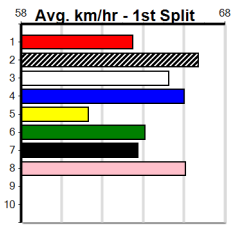

BALLARAT FUNCTION CENTRE

Distance: 450m, Race Type: Grade 5, Total Prizemoney: $2,925
1st: $1,950, 2nd: $600, 3rd: $300, 4th: $75

7
9:01PM
(VIC time)

ASTON ZOOM (8) is armed with a dazzling turn of foot and she can break up the field through the bend. WHERE IS HE (7) has a good record here and he can settle on the speed. STARS HOPE (3) will be very strong in the closing stages.

Watchdog Tips: **8** **7** **3** **1** **Bet:** **Win 8**