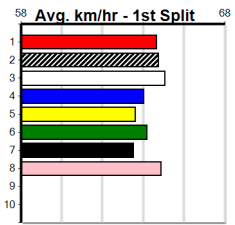

SWEET NETTY'S CATERING

Distance: 390m, Race Type: Grade 5, Total Prizemoney: $2,925
1st: $1,950, 2nd: $600, 3rd: $300, 4th: $75

9
9:44PM
(VIC time)

LADY ARANDT (5) has the speed to cross and lead and she is a bold front running type. TENSION HEAD (8) is better than his past few runs and he can work into the mix in the middle stages. CRUSOE RICO (1) has solid claims

Watchdog Tips: **5** **8** **1** **6** **Bet:** **Win 5**