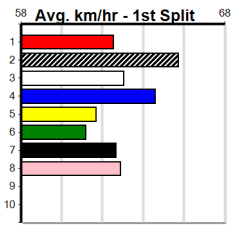

SJC CONCRETING (275+RANK)

Distance: 390m, Race Type: Grade 5 No Penalty, Total Prizemoney: $2,925
1st: $1,950, 2nd: $600, 3rd: $300, 4th: $75

Watchdog Tips:

3

7

8

2

Bet:

Win 3

Form Box Weight Dist Track Date Time BON Margin 1st/2nd (Time) PIR Checked Comment W/R Split 1 S/P Grade

1 WHO [5] *No luck of late, draw helps, can run a drum*

BK D Apr-21 MY BRO FABIO LASER BLUE **$16.00**

Trainer: Kerry Houlahan (Lang Lang)

5th (2)	35.4	515	SAP	R6	13-May-24	30.47	29.81	8.00	LCANYA CHARISMA (29.93)	Q/2544	.	.	.	5.20	$79.50	5
7th (3)	35.0	510	SLE	R5	19-May-24	29.67	28.53	17.00	LDR. ASHER (28.53)	M/477	.	.	.	9.41	$79.80	5H
8th (1)	34.9	435	SLE	R8	26-May-24	25.15	24.46	10.00	QUEBEC BALE (24.46)	Q/688	.	.	.	5.42	$69.90	X45
5th (6)	35.2	460	WGL	R8	04-Jun-24	26.49	26.11	5.50	LASTON ANGELO (26.11)	S/765	.	.	.	6.87	$12.50	T3-5

Owner(s): N Lavelle

Winning Boxes

1	2	3	4	5	6	7	8
1	1	2				1	1
Prize	$10,645.00						
Best	NBT						
Starts	48-7-3-5						
Trk/Dst	1-0-0-1						
APM	$4366						

2 MORaine SOFIA [5] *Shown improvement in her past two, respect*

WBD B Jul-21 FULLY LOADED MORaine ROSIE **$7.00**

Trainer: Glenn Judd (Noorat)

6th (5)	27.5	450	WBL	R7	23-May-24	26.24	25.15	13.00	RESPECT ADVOCACY (25.34)	Q/477	.	.	W	6.80	$29.20	5	
6th (7)	27.9	390	WBL	R2	30-May-24	22.96	21.92	14.00	DEROGATIVE (21.99)	Q/58	.	.	SW	8.94	$98.70	RWH	
2nd (6)	28.1	450	WBL	R8	03-Jun-24	25.86	25.86	0.10	LBEPOP GIBLET (25.86)	Q/121	.	.	V0	W	6.67	$6.80	5
3rd (1)	27.9	460	GEL	R2	07-Jun-24	26.30	25.62	7.50	LBARTY CROUCH (25.79)	M/333	.	.	.	6.70	$23.80	5H	

Owner(s): MORaine (SYN), G Judd, S Judd

Winning Boxes

1	2	3	4	5	6	7	8
1			1	1			1
Prize	$14,885.00						
Best	NBT						
Starts	52-4-6-9						
Trk/Dst	3-0-0-0						
APM	$3831						

3 FIERY DUEL [5] *Has the speed to cross and lead, go close*

F D Mar-21 FERNANDO BALE IT'S A JEWEL **$3.20**

Trainer: Anita Gibbons (Lara)

6th (4)	30.7	425	BEN	R11	08-May-24	24.86	23.97	4.75	LMY COMPASS (24.53)	M/877	.	.	.	6.90	$2.50	T3-5
6th (7)	30.7	410	HOR	R12	14-May-24	24.03	23.14	9.00	UDANI BALE (23.41)	M/56	.	.	.	10.72	$13.30	5
2nd (2)	30.7	410	HOR	R9	21-May-24	23.60	23.21	2.00	LORSON FURY (23.47)	M/11	.	.	.	10.52	$13.60	5
8th (5)	30.8	390	WBL	R12	05-Jun-24	23.36	21.96	16.00	LDOT'S REDEEMER (22.28)	M/88	.	.	V0	9.41	$51.10	5

Owner(s): G Black

Winning Boxes

1	2	3	4	5	6	7	8
1		1	1				1
Prize	$9,285.00						
Best	22.04						
Starts	37-4-7-4						
Trk/Dst	5-2-0-1						
APM	$4380						

4 KILLER BEE CAMMY [5] *Tough draw but has solid muster, place*

BD B Jul-21 SUPERIOR PANAMA CHUN LI **$6.00**

Trainer: Heath Mccadam (Ocean Grove)

4th (2)	28.2	450	BAL	R5	14-Apr-24	26.35	25.59	2.50	STRIKE A NIGHT (26.18)	M/643	.	.	.	6.85	$24.80	5
7th (1)	28.1	515	SAP	R10	21-Apr-24	30.54	29.30	10.00	LLEKTRA TRIGGER (29.85)	M/4345	.	.	.	5.25	$3.70	5
4th (1)	28.2	450	BAL	R8	04-May-24	26.05	25.21	7.50	LARTIFICIAL BLUE (25.54)	M/333	.	.	.	6.72	$6.00	X45
6th (5)	28.2	500	BEN	R8	11-May-24	28.90	28.13	12.00	LMAN OF MAGIC (28.13)	M/755	.	.	.	6.78	$11.90	X45

Owner(s): H Mccadam

Winning Boxes

1	2	3	4	5	6	7	8
1	1	2	1				1
Prize	$19,795.00						
Best	FSTD						
Starts	53-6-7-7						
Trk/Dst	0-0-0-0						
APM	$3123