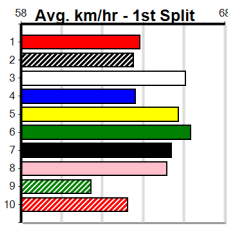

ENG WGL 2024-06-13

Ballarat

3

7:38PM

(VIC time)

DOWNLOAD THE WATCHDOG APP

Distance: 390m, Race Type: Mixed 6/7, Total Prizemoney: \$2,925
1st: \$1,950, 2nd: \$600, 3rd: \$300, 4th: \$75

LEGETT BALE (2) is a highly talented chaser when on song and he should be primed to fire fresh.
RAPIDFIRE LAYLA (3) was dominant last time out and she just needs a little room early on.
STRAIGHT SPEED (1) is showing some promise.