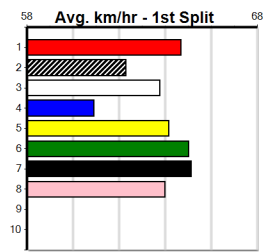

SOUTHERN SHEETMETAL

Distance: 450m, Race Type: Grade 5, Total Prizemoney: $2,925
1st: $1,950, 2nd: $600, 3rd: $300, 4th: $75

WHITE CREST (7) will find this easier than his most recent racing and he can assume control mid race. CRUSOE PEARL (1) has returned to form in recent weeks and is drawn to be prominent throughout. DASHER BALE (4) will be strong in the run home.

Watchdog Tips: 7 1 4 2 Bet: Box Trifecta 1,2,4,7 ($10 for 41.67%)

Form Box Wgt Dist Track Date Time BON Margin 1st/2nd (Time) PIR Checked Comment W/R Split 1 S/P Grade

CRUSOE PEARL [5] Impressive in her past two, well drawn, danger $4.60
WBK Bitch Apr-21 Sire: WHISKEY RIOT Dam: LEKTRA MISS
Owner(s): J Abela Trainer: Benjamin Abela (Echuca)
Winning Distances: < 300m (0) 300 - 399m (0) 400 - 499m (4) 500 - 599m (1) 600 - 699m (0) > 700m (0)
Winning Weights: 24.2(2) 24.6(1) 24.7(1) 24.9(1)
Box History table and Prize Best Starts table included.

CLARETOWN SADIE [5] Strong effort to score at Geelong, respect $6.50
WBEBD Bitch Jan-22 Sire: WOW Dam: GAMMA BALE
Owner(s): P Griffen Trainer: Peter Griffen (Claretown)
Winning Distances: < 300m (0) 300 - 399m (0) 400 - 499m (6) 500 - 599m (0) 600 - 699m (0) > 700m (0)
Winning Weights: 27.6(1) 27.9(1) 28.0(3) 28.2(1)
Box History table and Prize Best Starts table included.

CATCH MY DRIFT (NSW)[5] Settles on the speed, will get tired, place $4.20
BK Dog Oct-21 Sire: RAW ABILITY Dam: KEEP DREAMING
Owner(s): K Osborne Trainer: Paul Mathieson (Myrnyong)
Winning Distances: < 300m (0) 300 - 399m (0) 400 - 499m (3) 500 - 599m (0) 600 - 699m (0) > 700m (0)
Winning Weights: 33.2(1) 33.5(1) 33.9(1)
Box History table and Prize Best Starts table included.

DASHER BALE (NSW)[5] Can unwind a strong finish, threat with luck $9.00
F Dog Mar-22 Sire: FERNANDO BALE Dam: IDRIA BALE
Owner(s): L Harris Trainer: Tammy Kennedy - harris (Deavon)
Winning Distances: < 300m (0) 300 - 399m (1) 400 - 499m (3) 500 - 599m (0) 600 - 699m (0) > 700m (0)
Winning Weights: 32.8(1) 33.0(1) 33.2(2)
Box History table and Prize Best Starts table included.

DASHING JEFF [5] Tough draw, tends to struggle here, next time $16.00
BK Dog Jun-21 Sire: GET IT GIZMO Dam: ZIPPING LYRIC
Owner(s): T Pipczak Trainer: Targ Pipczak (Melton South)
Winning Distances: < 300m (0) 300 - 399m (1) 400 - 499m (3) 500 - 599m (0) 600 - 699m (0) > 700m (0)
Winning Weights: 31.5(1) 31.9(1) 32.3(1) 32.5(1)
Box History table and Prize Best Starts table included.