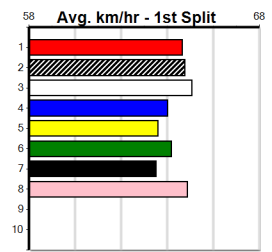

SWEET NETTY'S CATERING

Distance: 390m, Race Type: Grade 5, Total Prizemoney: $2,925
1st: $1,950, 2nd: $600, 3rd: $300, 4th: $75

LADY ARANDT (5) has the speed to cross and lead and she is a bold front running type. TENSION HEAD (8) is better than his past few runs and he can work into the mix in the middle stages. CRUSOE RICO (1) has solid claims

Watchdog Tips: 5 8 1 6 Bet: Win 5

CRUSOE RICO [5] Solid muster, loves a rails draw, can threaten $4.60
RBD Dog Feb-22 Sire: HARD STYLE RICO Dam: CRACKED SODA
Trainer: Julie Abela (Echuca)
Winning Distances: < 300m (0) 300 - 399m (0) 400 - 499m (3) 500 - 599m (1) 600 - 699m (0) > 700m (0)
Winning Weights: 32.8(1) 33.0(2) 33.6(1)
7th (6) 32.9 525 MEP R5 10-Apr-24 31.41 29.82 13.00 WREN BALE (30.55) M/5447 . . . 5.26 $5.50 X67
1st (1) 33.0 500 BEN R7 17-Apr-24 28.51 28.28 0.10L TWENTY DEEP (28.51) M/1111 . . . 6.61 $1.60 X67
6th (2) 32.5 525 MEP R4 24-Apr-24 30.77 29.79 9.50L MEPUNGA TULLY (30.12) M/3344 . . . 5.18 $13.40 RW
7th (3) 32.3 425 BEN R10 03-May-24 24.72 23.69 15.00 LEO BALE (23.69) M/4777 . . . 6.72 $6.50 6G
1st (2) 32.8 425 BEN R9 11-May-24 24.05 24.05 0.50L FULL BARREL (24.08) M/2211 . . . 6.56 $2.50 6G
1st (1) 33.0 425 BEN R12 17-May-24 24.24 23.88 1.5L DEEP PURPLE (24.33) M/3322 . . . 6.61 $2.80 5
8th (8) 33.6 425 BEN R10 31-May-24 24.48 23.72 11.00 NEVER ANY DOUBT (23.72) M/7688 . . . SW 6.68 $23.70 X45
2nd (1) 33.8 425 BEN R7 05-Jun-24 24.32 24.06 1.00L JARROD'S BOY (24.25) M/4322 . . . 6.66 $3.30 X45
Last 3 wins NOT included above
1st (3) 33.6 425 BEN R1 22-Mar-24 23.95 23.47 4.75L RAGING ELSA (24.27) M/1111 . . . 6.53 $5.80 M

QUEEN SHAKA [5] Showing promise but this is harder, prefer others $10.00
BD Bitch Jul-22 Sire: FERAL FRANKY Dam: GAZER BALE
Trainer: Debbie Bewley (Pentland Hills)
Winning Distances: < 300m (0) 300 - 399m (3) 400 - 499m (0) 500 - 599m (0) 600 - 699m (0) > 700m (0)
Winning Weights: 29.4(1) 29.5(1) 30.5(1)
5th (6) 29.3 390 SHP R1 08-Apr-24 22.78 21.71 12.00 IF HE COULD (21.97) S/55 . . . 8.87 $20.10 M
1st (5) 29.5 390 WBL R3 15-Apr-24 22.60 22.46 0.25L HEART OF DARTS (22.61) S/22 . . . 8.73 $1.90 M
4th (2) 29.2 400 GEL R10 27-Apr-24 23.21 22.35 6.00L BLACKPOOL RANGER M/23 . . . 8.63 $28.20 X67
1st (3) 29.4 390 BAL R3 04-May-24 22.32 22.27 3.00L SALMON SPRAY (22.52) M/21 . . . SW 8.53 $3.00 7
3rd (5) 29.5 390 WBL R9 09-May-24 22.56 21.77 1.75L BLACKPOOL SLADE (22.45) M/53 . . . 8.80 $9.00 X67
1st (2) 30.5 390 SHP R10 13-May-24 22.28 21.99 2.00L BONE SHAKER (22.42) Q/11 . . . 8.33 $10.00 X67
5th (4) 30.0 390 BAL R12 22-May-24 23.00 21.85 10.00 INSTINCTIVELY (22.33) M/45 . . . 8.67 $3.10 5
Last 3 wins NOT included above