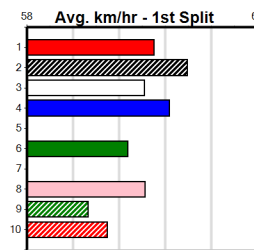

SPORTSBET SAME RACE MULTI

Distance: 390m, Race Type: Maiden, Total Prizemoney: $2,535
1st: $1,680, 2nd: $520, 3rd: $260, 4th: $75

ASTON AMISHA (2) was well supported when placed on debut at Shepparton and she will be much better for the run. FLYING PETAL (4) led for a long way here last time and she is suited back to this journey. DOOKIE GIBLET (5) can run a cheeky race

Watchdog Tips: **2** **4** **5** **3** **Bet:** Box Quinella 2,4,5 ($10 for 333.33%)

Box History

Form	Box	Wgt	Dist	Track	Date	Time	BON	Margin	1st/2nd (Time)	PIR	Checked	Comment	W/R	Split 1	S/P	Grade		
1	WHERE'S MY MOJO [M] $10.00																	
	Every chance on debut, may need it easier																	
	BK Dog Jun-21 Sire: FERAL FRANKY Dam: SO MUCH MOJO Trainer: Kerry Houlahan (Lang Lang)																	
	Owner(s): K Houlahan																	
	Winning Distances: < 300m (0) 300 - 399m (0) 400 - 499m (0) 500 - 599m (0) 600 - 699m (0) > 700m (0)																	
	Winning Weights:																	
	2nd (1) 31.4 400 WGL R3 14-May-24 23.42 22.61 0.05L ODIN BALE (23.42) Q/21 8.51 $12.60 M																	
	4th (2) 31.4 400 WGL R1 21-May-24 24.04 22.56 14.00 RED ED (23.06) Q/44 8.82 $5.10 M																	
	Last 3 wins NOT included above																	
	<table border="1"> <caption>Box History</caption> <thead> <tr> <th>Bx</th> <th>1st</th> <th>2nd</th> <th>3rd</th> <th>4th</th> <th>5th</th> <th>6th</th> <th>7th</th> <th>8th</th> </tr> </thead> <tbody> <tr><td>1</td><td></td><td>1</td><td></td><td></td><td></td><td></td><td></td><td></td></tr> <tr><td>2</td><td></td><td></td><td></td><td>1</td><td></td><td></td><td></td><td></td></tr> <tr><td>3</td><td></td><td></td><td></td><td></td><td></td><td></td><td></td><td></td></tr> <tr><td>4</td><td></td><td></td><td></td><td></td><td></td><td></td><td></td><td></td></tr> <tr><td>5</td><td></td><td></td><td></td><td></td><td></td><td></td><td></td><td></td></tr> <tr><td>6</td><td></td><td></td><td></td><td></td><td></td><td></td><td></td><td></td></tr> <tr><td>7</td><td></td><td></td><td></td><td></td><td></td><td></td><td></td><td></td></tr> <tr><td>8</td><td></td><td></td><td></td><td></td><td></td><td></td><td></td><td></td></tr> <tr> <td>Prize Best</td> <td colspan="7"></td> <td>$595.00</td> </tr> <tr> <td>Starts</td> <td colspan="7"></td> <td>FSH</td> </tr> <tr> <td>Trk/Dts</td> <td colspan="7"></td> <td>2-0-1-0</td> </tr> <tr> <td>APM</td> <td colspan="7"></td> <td>0-0-0-0</td> </tr> </tbody> </table>																	
2	ASTON AMISHA [M] $2.50																	
	Well supported on debut, better for the run, yes																	
	BK Bitch Jul-22 Sire: ASTON RUPEE Dam: ASTON PEREGRINE Trainer: Paul Abela (Parwan)																	
	Owner(s): R Borda																	
	Winning Distances: < 300m (0) 300 - 399m (0) 400 - 499m (0) 500 - 599m (0) 600 - 699m (0) > 700m (0)																	
	Winning Weights:																	
	3rd (8) 30.9 390 SHP R1 27-May-24 22.41 21.84 3.25L FINANCIAL NEWS (22.20) M/22 8.66 $1.60 M																	
	Last 3 wins NOT included above																	
	<table border="1"> <caption>Box History</caption> <thead> <tr> <th>Bx</th> <th>1st</th> <th>2nd</th> <th>3rd</th> <th>4th</th> <th>5th</th> <th>6th</th> <th>7th</th> <th>8th</th> </tr> </thead> <tbody> <tr><td>1</td><td></td><td></td><td></td><td></td><td></td><td></td><td></td><td></td></tr> <tr><td>2</td><td></td><td></td><td></td><td></td><td></td><td></td><td></td><td></td></tr> <tr><td>3</td><td></td><td></td><td></td><td></td><td></td><td></td><td></td><td></td></tr> <tr><td>4</td><td></td><td></td><td></td><td></td><td></td><td></td><td></td><td></td></tr> <tr><td>5</td><td></td><td></td><td></td><td></td><td></td><td></td><td></td><td></td></tr> <tr><td>6</td><td></td><td></td><td></td><td></td><td></td><td></td><td></td><td></td></tr> <tr><td>7</td><td></td><td></td><td></td><td></td><td></td><td></td><td></td><td></td></tr> <tr><td>8</td><td></td><td></td><td>1</td><td></td><td></td><td></td><td></td><td></td></tr> <tr> <td>Prize Best</td> <td colspan="7"></td> <td>$260.00</td> </tr> <tr> <td>Starts</td> <td colspan="7"></td> <td>FSH</td> </tr> <tr> <td>Trk/Dts</td> <td colspan="7"></td> <td>1-0-0-1</td> </tr> <tr> <td>APM</td> <td colspan="7"></td> <td>0-0-0-0</td> </tr> </tbody> </table>																	
	3	SAILAWAY GIN [M] $8.00																
No luck on debut, can make amends, keep safe																		
BK Bitch Aug-22 Sire: ASTON DEE BEE Dam: SAILAWAY JACKIE Trainer: Colin Brennan (Napoleons)																		
Owner(s): C Brennan																		
Winning Distances: < 300m (0) 300 - 399m (0) 400 - 499m (0) 500 - 599m (0) 600 - 699m (0) > 700m (0)																		
Winning Weights:																		
5th (4) 27.4 390 WBL R1 30-May-24 22.80 21.92 9.50L VILMA BALE (22.15) M/24 9.04 $6.60 M																		
Last 3 wins NOT included above