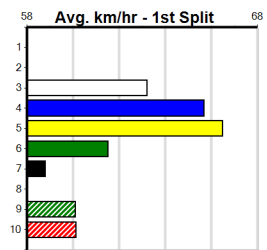

GREYHOUND ADOPTION PROGRAM

Distance: 390m, Race Type: Maiden, Total Prizemoney: $2,535
1st: $1,680, 2nd: $520, 3rd: $260, 4th: $75

ALL DONE UP (6) has been impressive in his two runs to date and he should prove hard to hold out.
HOME TOWN (3) showed improvement last time and he just needs a little room early on. MY GIRL
LULU (1) must be respected on debut

Watchdog Tips: **6** **3** **1** **8** **Bet:** Win 6

Form Box	Wgt	Dist	Track	Date	Time	BON	Margin	1st/2nd (Time)	PIR	Checked	Comment	W/R	Split 1	S/P	Grade		
1	MY GIRL LULU (NSW)[M] $5.00																
	BK Bitch Oct-22 Sire: FERNANDO BALE Dam: ZAMBORA LULU																
	Owner(s): C Azzopardi Trainer: Trent Blacker (Mitchell Park)																
	Winning Distances: < 300m (0) 300 - 399m (0) 400 - 499m (0) 500 - 599m (0) 600 - 699m (0) > 700m (0)																
	Winning Weights:																
	<table border="1" style="width:100%"> <thead> <tr><th>Bx</th><th>1st</th><th>2nd</th><th>3rd</th><th>4th</th><th>5th</th><th>6th</th><th>7th</th><th>8th</th></tr> </thead> <tbody> <tr><td>1</td><td></td><td></td><td></td><td></td><td></td><td></td><td></td><td></td></tr> <tr><td>2</td><td></td><td></td><td></td><td></td><td></td><td></td><td></td><td></td></tr> <tr><td>3</td><td></td><td></td><td></td><td></td><td></td><td></td><td></td><td></td></tr> <tr><td>4</td><td></td><td></td><td></td><td></td><td></td><td></td><td></td><td></td></tr> <tr><td>5</td><td></td><td></td><td></td><td></td><td></td><td></td><td></td><td></td></tr> <tr><td>6</td><td></td><td></td><td></td><td></td><td></td><td></td><td></td><td></td></tr> <tr><td>7</td><td></td><td></td><td></td><td></td><td></td><td></td><td></td><td></td></tr> <tr><td>8</td><td></td><td></td><td></td><td></td><td></td><td></td><td></td><td></td></tr> </tbody> </table>																
	Last 3 wins NOT included above																
	<table border="1" style="width:100%"> <tr><td>Prize Best</td><td></td><td></td><td></td><td></td><td></td><td></td><td></td><td>$0 FSH</td></tr> <tr><td>Starts</td><td></td><td></td><td></td><td></td><td></td><td></td><td></td><td>0-0-0-0</td></tr> <tr><td>Trk/Dts</td><td></td><td></td><td></td><td></td><td></td><td></td><td></td><td>0-0-0-0</td></tr> <tr><td>APM</td><td></td><td></td><td></td><td></td><td></td><td></td><td></td><td>0</td></tr> </table>																
	2	CONNOR'S FLYER [M] $9.00															
		BE Bitch Apr-22 Sire: MY REDEEMER Dam: LIVERPOOL FLYER															
Owner(s): Bee Gee Mac (SYN), G Mcrae, B Mcrae Trainer: Gregory Mcrae (Smythes Creek)																	
Winning Distances: < 300m (0) 300 - 399m (0) 400 - 499m (0) 500 - 599m (0) 600 - 699m (0) > 700m (0)																	
Winning Weights:																	
<table border="1" style="width:100%"> <thead> <tr><th>Bx</th><th>1st</th><th>2nd</th><th>3rd</th><th>4th</th><th>5th</th><th>6th</th><th>7th</th><th>8th</th></tr> </thead> <tbody> <tr><td>1</td><td></td><td></td><td></td><td></td><td></td><td></td><td></td><td></td></tr> <tr><td>2</td><td></td><td></td><td></td><td></td><td></td><td></td><td></td><td></td></tr> <tr><td>3</td><td></td><td></td><td></td><td></td><td></td><td></td><td></td><td></td></tr> <tr><td>4</td><td></td><td></td><td></td><td></td><td></td><td></td><td></td><td></td></tr> <tr><td>5</td><td></td><td></td><td></td><td></td><td></td><td></td><td></td><td></td></tr> <tr><td>6</td><td></td><td></td><td></td><td></td><td></td><td></td><td></td><td></td></tr> <tr><td>7</td><td></td><td></td><td></td><td></td><td></td><td></td><td></td><td></td></tr> <tr><td>8</td><td></td><td></td><td></td><td></td><td></td><td></td><td></td><td></td></tr> </tbody> </table>																	
Last 3 wins NOT included above																	
<table border="1" style="width:100%"> <tr><td>Prize Best</td><td></td><td></td><td></td><td></td><td></td><td></td><td></td><td>$0 FSH</td></tr> <tr><td>Starts</td><td></td><td></td><td></td><td></td><td></td><td></td><td></td><td>0-0-0-0</td></tr> <tr><td>Trk/Dts</td><td></td><td></td><td></td><td></td><td></td><td></td><td></td><td>0-0-0-0</td></tr> <tr><td>APM</td><td></td><td></td><td></td><td></td><td></td><td></td><td></td><td>0</td></tr> </table>																	
3		HOME TOWN (NSW)[M] $6.00															
		BK Dog Jun-22 Sire: JUNGLE DEUCE Dam: NANGAR FREEDOM															
	Owner(s): Silver Galahs (SYN), G Harriden, B Gibson Trainer: Daryl Brennan (Napoleons)																
	Winning Distances: < 300m (0) 300 - 399m (0) 400 - 499m (0) 500 - 599m (0) 600 - 699m (0) > 700m (0)																
	Winning Weights: