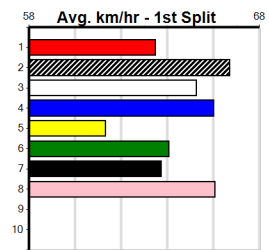

BALLARAT FUNCTION CENTRE

Distance: 450m, Race Type: Grade 5, Total Prizemoney: $2,925
1st: $1,950, 2nd: $600, 3rd: $300, 4th: $75

ASTON ZOOM (8) is armed with a dazzling turn of foot and she can break up the field through the bend. WHERE IS HE (7) has a good record here and he can settle on the speed. STARS HOPE (3) will be very strong in the closing stages.

Watchdog Tips: 8 7 3 1 Bet: Win 8

FINANCIER [5] Drawn to settle close, strong late, respect $7.50
Owner(s): J Cassar
Sire: NEED MY MONEYNOW Dam: GRANDANA QUALI
Trainer: Jayden Cassar (Ballarat East)
Winning Distances: < 300m (0) 300 - 399m (2) 400 - 499m (3) 500 - 599m (1) 600 - 699m (0) > 700m (0)
Box History table and Prize Best Starts table included.

LADY REPLICAS (NSW)[5] Never headed at Warragul, can run a drum $8.00
Owner(s): G Black
Sire: SENNACHIE Dam: GABBY KEEPING
Trainer: Mark Delbridge (Balliang)
Winning Distances: < 300m (0) 300 - 399m (1) 400 - 499m (4) 500 - 599m (1) 600 - 699m (0) > 700m (0)
Box History table and Prize Best Starts table included.

STAR'S HOPE [5] Strong type, racing consistently, major player $10.00
Owner(s): K Quinn
Sire: BERNARDO Dam: STAR DESIRE
Trainer: Kevin Quinn (Cundare North)
Winning Distances: < 300m (0) 300 - 399m (3) 400 - 499m (5) 500 - 599m (1) 600 - 699m (0) > 700m (0)
Box History table and Prize Best Starts table included.

SWIFT VODKA (NSW)[5] Capable but pace out wide is a worry, place $5.00
Owner(s): GLASWEGIAN ANGEL (SYN), A Kenyon, R Kenyon, A Kenyon
Sire: FABREGAS Dam: NORMAN'S GIRL
Trainer: Renee Kenyon (Lara)
Winning Distances: < 300m (0) 300 - 399m (0) 400 - 499m (7) 500 - 599m (2) 600 - 699m (0) > 700m (0)
Box History table and Prize Best Starts table included.

RAPIDFIRE SERENA [5] Talented but will push up the track, finds bother $16.00
Owner(s): Just for us (SYN), B Hare, C Allen
Sire: BARCIA BALE Dam: WYNBURN LUCIFER
Trainer: Claire Allen (Greendale)
Winning Distances: < 300m (0) 300 - 399m (2) 400 - 499m (6) 500 - 599m (1) 600 - 699m (0) > 700m (0)
Box History table and Prize Best Starts table included.