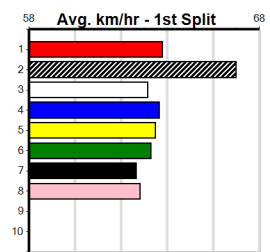

A1 SIGNAGE (275+RANK)

Distance: 390m, Race Type: Grade 5 No Penalty, Total Prizemoney: $2,925
1st: $1,950, 2nd: $600, 3rd: $300, 4th: $75

BRIGHT MOON (2) is far better than her past few runs and she will appreciate the drop in class.
CRACKERJACK POT (5) was impressive two runs back and he just needs some luck in the middle stages. RAPIDFIRE JAYDA (3) has claims

Watchdog Tips:

2

5

3

6

Bet:

Win 2

Form Box	Wgt	Dist	Track	Date	Time	BON	Margin	1st/2nd (Time)	PIR	Checked	Comment	WR	Split 1	S/P	Grade
TESS CABANG [5] $10.00															
BE Bitch Feb-21 Sire: BERNARDO Dam: STARS AND LIGHTS															
Owner(s): G Berry Trainer: Preeyaporn Mcvay (Toolleen)															
Winning Distances: < 300m (0) 300 - 399m (2) 400 - 499m (2) 500 - 599m (0) 600 - 699m (0) > 700m (0)															
Winning Weights: 27.8(1) 28.8(1) 29.2(1) 29.6(1)															
2nd (7)	29.2	425	BEN	R11	26-Mar-24	24.09	23.91	2.00L MORAINE ZOE (23.96)	M/222	.	.	.	6.67	$6.70	5H
3rd (1)	29.2	425	BEN	R2	31-Mar-24	24.34	23.46	1.00L CON CABANG (24.29)	Q/222	.	.	.	6.67	$3.00	S
4th (8)	28.9	400	GEL	R12	05-Apr-24	23.25	22.48	7.00L DOWNSTREAM (22.78)	M/64	.	.	.	8.69	$15.70	5
8th (4)	29.5	425	BEN	R2	28-Apr-24	25.47	23.58	22.00 MYRNONG STORM (23.93)	M/448	.	.	.	6.63	$19.20	RW
8th (4)	28.9	425	BEN	R10	08-May-24	24.52	23.97	3.75L SQUIGGLY KING (24.26)	M/555	.	.	.	6.75	$10.70	T3-5
3rd (2)	28.5	390	SHP	R9	16-May-24	22.27	22.11	2.50L GUNAI LILLY (22.11)	Q/33	.	.	.	8.49	$25.50	X45
8th (8)	28.6	425	BEN	R4	24-May-24	25.04	23.90	11.00 ASTON ARETHA (24.30)	M/688	.	.	.	6.72	$9.30	5H
4th (6)	28.5	425	BEN	R9	05-Jun-24	24.58	24.06	3.00L ZIPPY WIESMAN (24.37)	M/433	.	.	.	6.68	$6.00	5
Last 3 wins NOT included above															
1st (8)	28.8	425	BEN	R3	30-Aug-23	24.22	24.14	2.00L HILLBILLY NOVA (24.34)	Q/111	.	.	.	6.62	$2.80	T3-7
1st (7)	29.6	390	SHP	R9	23-Nov-23	22.27	22.27	3.00L ASTON PAYROLL (22.47)	M/11	.	.	.	8.40	$1.90	6G
1st (8)	29.2	390	SHP	R11	08-Jan-24	22.43	21.88	0.25L MAGIC LIES (22.44)	M/11	.	.	.	8.45	$2.50	5

Bx	1st	2nd	3rd	4th	5th	6th	7th	8th
1		2	1					1
2		2	1	1				
3		1						1
4			1		1			2
5			1		1	1	2	
6		1		1	2			1
7	1	2	1		1	2	1	
8	3			2		1	1	1
Prize Best Starts	$10035.00 FSH							
Trk/Dts	41-4-4-7							
APM	0-0-0-0 2790