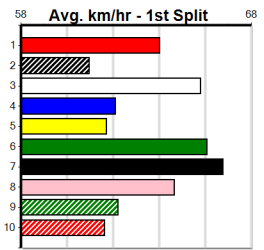

TUDOR ELECTRICAL

Distance: 450m, Race Type: Mixed 6/7, Total Prizemoney: $2,925
1st: $1,950, 2nd: $600, 3rd: $300, 4th: $75

VILMA BALE (6) was a brilliant debut winner at Warrnambool and she is suited to this distance range. UPON BALE (7) has been racing well in town of late and she will find this a tad easier. XISAN BALE (8) has the speed to cross early on.

Watchdog Tips: 6 7 8 5 **Bet:** Win 6

Form	Box	Wgt	Dist	Track	Date	Time	BON	Margin	1st/2nd (Time)	PIR	Checked	Comment	WR	Split 1	S/P	Grade									
STAR BRIE [7]																			$12.00						
BK Bitch Sep-21																		Sire: ASTON DEE BEE		Dam: DOLLY MAC		Trainer: Simon Payne (Toolern Vale)			
Owner(s): PAYDHOFF (SYN), W Saathoff, S Payne																		Winning Distances: < 300m (0) 300 - 399m (0) 400 - 499m (0) 500 - 599m (1) 600 - 699m (0) > 700m (0)							
Winning Weights: 26.7(1)																									
3rd	(8)	26.3	450	MEP	R1	03-Apr-24	30.90	29.91	13.00	FLYING ENVY (30.04)	M/4443			5.35	$5.10	M									
3rd	(5)	26.5	525	MEP	R3	10-Apr-24	30.71	29.82	6.00L	RECYCLED (30.29)	Q/2433			5.21	$8.50	MH									
6th	(6)	27.1	450	BAL	R2	17-Apr-24	26.54	25.13	14.00	ENZO ENVY (25.59)	Q/455			6.91	$3.00	M									
2nd	(6)	27.3	450	BAL	R3	22-Apr-24	25.92	25.46	0.05L	LYON BALE (25.91)	Q/222			6.82	$3.00	T3-M									
1st	(8)	26.7	515	SAP	R1	05-May-24	30.16	29.71	0.50L	STAPLETON (30.19)	M/1222			5.23	$4.20	M									
7th	(5)	26.8	515	SAP	R9	13-May-24	30.57	29.81	11.00	BEST OF COLOUR (29.81)	M/5688			5.24	$11.60	X67H									
4th	(1)	26.7	515	SAP	R4	20-May-24	30.35	29.40	6.00L	WILD SERENA (29.95)	Q/4234			5.24	$3.40	7									
2nd	(7)	27.2	500	BEN	R7	31-May-24	28.48	28.17	4.00L	RUN FOR SHELTER (28.21)	M/333			6.63	$12.20	RW									
Last 3 wins NOT included above																				<table border="1"> <thead> <tr><th>Box</th><th>1st</th><th>2nd</th><th>3rd</th><th>4th</th><th>5th</th><th>6th</th><th>7th</th><th>8th</th></tr> </thead> <tbody> <tr><td>1</td><td></td><td></td><td>1</td><td>1</td><td></td><td></td><td></td><td></td></tr> <tr><td>2</td><td></td><td>1</td><td></td><td></td><td></td><td></td><td></td><td>1</td></tr> <tr><td>3</td><td></td><td></td><td></td><td>1</td><td></td><td></td><td></td><td></td></tr> <tr><td>4</td><td></td><td>2</td><td></td><td></td><td></td><td></td><td></td><td></td></tr> <tr><td>5</td><td></td><td></td><td></td><td>1</td><td></td><td></td><td></td><td>1</td></tr> <tr><td>6</td><td></td><td>1</td><td></td><td></td><td></td><td>1</td><td></td><td></td></tr> <tr><td>7</td><td></td><td>1</td><td></td><td>1</td><td></td><td></td><td></td><td>1</td></tr> <tr><td>8</td><td>1</td><td></td><td></td><td></td><td></td><td></td><td></td><td></td></tr> </tbody> </table>					
																		Prize Best		$5650.00					
																		Starts		NBT					
																		Trk/Dts		17-1-5-3					
																		APM		4-0-1-0					
																				3932					
REIKO DUSTY [7]																			$12.00						
BK Dog Mar-22																		Sire: ORSON ALLEN		Dam: STAR REIKO		Trainer: Colin Brennan (Napoleons)			
Owner(s): Reiko (SYN), A Fry, J Fry																		Winning Distances: < 300m (0) 300 - 399m (1) 400 - 499m (0) 500 - 599m (0) 600 - 699m (0) > 700m (0)							
Winning Weights: 33.2(1)																									
4th	(4)	33.2	450	WBL	R6	04-Apr-24	26.03	24.72	7.50L	PASSING (25.52)	S/755			6.98	$27.80	X67H									
2nd	(7)	33.0	545	BAL	R7	15-Apr-24	31.99	31.81	2.75L	ASTON ARIELLE (31.81)	M/3322			7.03	$3.30	T3-RW									
5th	(3)	32.9	450	BAL	R9	22-Apr-24	26.20	25.46	5.00L	SERENITY GIRL (25.86)	S/66			6.97	$7.20	T3-7									
2nd	(3)	32.7	545	BAL	R5	29-Apr-24	31.28	31.25	0.50L	RENEGADE RUSLIE (31.25)	M/2111			6.86	$5.30	T3-RW									
6th	(7)	32.9	500	BEN	R7	11-May-24	29.35	28.13	17.00	ARGYLE MAGGIE (28.16)	M/766			7.01	$12.10	X67									
3rd	(8)	32.5	450	WBL	R5	16-May-24	25.85	25.47	1.25L	SQUEAKY CARROLL (25.78)	M/643		V10	6.87	$18.60	X67									
ST	(-)	32.6	390	BAL		26-May-24	25.87		1.75L	Trial Cleared	S/43		3of4	6.71		ST									
4th	(4)	32.6	485	HOR	R4	04-Jun-24	27.68	27.37	4.75L	GOOD INNINGS (27.37)	M/222			6.73	$12.00	RW