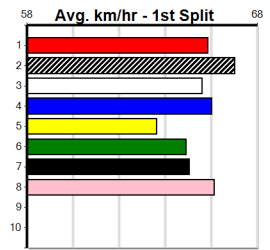

EUREKA CONCRETE

Distance: 390m, Race Type: Mixed 4/5, Total Prizemoney: $3,360
1st: $2,250, 2nd: $690, 3rd: $345, 4th: $75

GAS LANTERN (4) is armed with electric early speed and she will be carving out time on the arm.
RAPIDFIRE GIRL (8) is a powerful type and she is racing with great confidence at present.
TIGGERLONG GAS (3) is always thereabouts.

Watchdog Tips: 4 8 3 5 Bet: Win 4

ARANDT'S GIRL [4] Front runner, too much pace out wide, place $14.00
Owner(s): M Zammit
Winning Distances: < 300m (0) 300 - 399m (7) 400 - 499m (4) 500 - 599m (0) 600 - 699m (0) > 700m (0)
Box History table and Prize Best Starts table included.

CALL ME MARLEY [5] Resuming, class act but prefer out wide $4.00
Owner(s): R Douglas
Winning Distances: < 300m (0) 300 - 399m (0) 400 - 499m (14) 500 - 599m (6) 600 - 699m (0) > 700m (0)
Box History table and Prize Best Starts table included.

TIGGERLONG GAS (NSW)[5] Consistent type, sizzles mid race, threat $4.60
Owner(s): M Finn
Winning Distances: < 300m (0) 300 - 399m (11) 400 - 499m (18) 500 - 599m (1) 600 - 699m (0) > 700m (0)
Box History table and Prize Best Starts table included.

GAS LANTERN [4] Look the leader, will carve out time, yes $3.50
Owner(s): A Mooney
Winning Distances: < 300m (0) 300 - 399m (2) 400 - 499m (3) 500 - 599m (0) 600 - 699m (0) > 700m (0)
Box History table and Prize Best Starts table included.

SPRING AMMO (SA)[4] Should follow the four across early, keep safe $8.00
Owner(s): G Black
Winning Distances: < 300m (0) 300 - 399m (11) 400 - 499m (19) 500 - 599m (4) 600 - 699m (0) > 700m (0)
Box History table and Prize Best Starts table included.