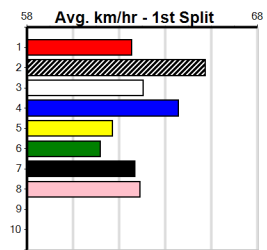

SJC CONCRETING (275+RANK)

Distance: 390m, Race Type: Grade 5 No Penalty, Total Prizemoney: $2,925
1st: $1,950, 2nd: $600, 3rd: $300, 4th: $75

FIERY DUEL (3) led for a long way two runs back and he will find this a lot easier. CHAIN DRIVE (7) has been placed in five of ten here and he will be very strong in the run home. DAISY MAY (8) rarely runs a bad race here.

Watchdog Tips: 3 7 8 2 **Bet:** Win 3

WHO [5] **$16.00**
BK Dog **Apr-21** **Sire: MY BRO FABIO** **Dam: LASER BLUE** **Trainer: Kerry Houlahan (Lang Lang)**
Owner(s): N Lavelle
Winning Distances: < 300m (0) 300 - 399m (1) 400 - 499m (6) 500 - 599m (0) 600 - 699m (0) > 700m (0)
Winning Weights: 35.1(1) 35.2(1) 35.3(3) 35.4(2)

Box	1st	2nd	3rd	4th	5th	6th	7th	8th
1	1	2	1				2	1
2	1	1		2				
3	2		1				1	1
4		1			1	1	2	1
5			1		1	1	1	2
6	1	1			1	3	1	1
7	1	1		1	1			2
8	1			1	1			2

Prize Best Starts Trk/Dts APM
$10645.00 NBT 48-7-3-5 1-0-0-1 4366

Last 3 wins NOT included above

1st (7)	35.4	435	SLE	R6	29-Feb-24	25.07	24.72	0.25L GERRY'S GIFT (25.08)	M/332	SW	5.38	$6.90	5
1st (2)	35.3	400	WGL	R12	30-Mar-24	22.78	22.74	2.75L MR. MOANA (22.96)	M/33		8.51	$5.20	5
1st (3)	35.2	435	SLE	R5	10-Apr-24	24.96	24.59	0.50L CHER'S HAND (24.98)	Q/211	SW	5.32	$5.10	5

MORAINE SOFIA [5] **$7.00**
WBD Bitch **Jul-21** **Sire: FULLY LOADED** **Dam: MORAIN ROSIE** **Trainer: Glenn Judd (Noorat)**
Owner(s): MORAIN (SYN), G Judd, S Judd
Winning Distances: < 300m (0) 300 - 399m (2) 400 - 499m (2) 500 - 599m (0) 600 - 699m (0) > 700m (0)
Winning Weights: 27.9(1) 28.3(1) 29.4(2)

Box	1st	2nd	3rd	4th	5th	6th	7th	8th
1		5	2					1
2	1		2	2		2		
3			2	2	1			1
4	1			1	1	2		1
5	1					1		2
6		1						
7			3	2	3	1		1
8	1			1	2	2		1

Prize Best Starts Trk/Dts APM
$14885.00 NBT 52-4-6-9 3-0-0-0 3831

Last 3 wins NOT included above

1st (2)	27.9	410	HOR	R9	04-Jul-23	23.50	23.04	1.00L REMEMBER WHAT (23.57)	Q/33		10.59	$3.70	X67
1st (8)	29.4	390	WBL	R10	12-Feb-24	22.41	22.41	2.00L THAI MOGWAI (22.54)	Q/11		8.61	$1.80	6G
1st (5)	29.4	390	WBL	R12	15-Feb-24	22.32	21.95	1.75L FENTONS RISE (22.43)	Q/11		8.60	$2.80	5

FIERY DUEL [5] **$3.20**
F Dog **Mar-21** **Sire: FERNANDO BALE** **Dam: IT'S A JEWEL** **Trainer: Anita Gibbons (Lara)**
Owner(s): G Black
Winning Distances: < 300m (0) 300 - 399m (3) 400 - 499m (1) 500 - 599m (0) 600 - 699m (0) > 700m (0)
Winning Weights: 30.5(1) 30.7(2) 30.8(1)

Box	1st	2nd	3rd	4th	5th	6th	7th	8th
1	1	2	1	1				
2	1	1						
3	1	1						1
4	1	1						2
5	1					2		1
6		2	1	1			3	1
7			1		1	2		1
8	1							

Prize Best Starts Trk/Dts APM
$9285.00 NBT 22.04(4)-1/1/24 37-4-7-4 5-2-0-1 4380

Last 3 wins NOT included above

1st (3)	30.7	390	BAL	R1	30-Oct-23	22.36	22.27	1.5L CHARING CROSS (22.46)	M/21	SW	8.48	$1.50	T3-M
1st (8)	30.7	400	GEL	R9	07-Nov-23	22.88	22.60	3.00L MRS. ESHAY (23.07)	M/11		8.39	$3.60	7
1st (4)	30.8	390	BAL	R11	01-Jan-24	22.04	21.95	3.75L HUSTLE NINA (22.30)	Q/11	SW	8.33	$3.90	T3-RW

KILLER BEE CAMMY [5] **$6.00**
BD Bitch **Jul-21** **Sire: SUPERIOR PANAMA** **Dam: CHUN LI** **Trainer: Heath Mcadam (Ocean Grove)**
Owner(s): H Mcadam
Winning Distances: < 300m (0) 300 - 399m (2) 400 - 499m (4) 500 - 599m (0) 600 - 699m (0) > 700m (0)
Winning Weights: 27.1(1) 27.3(1) 27.5(2) 27.6(1) 28.0(1)

Box	1st	2nd	3rd	4th	5th	6th	7th	8th
1	1	2	2	1	1			
2	1	2		2				1
3	2		1					2
4	1	1	1		1	1		1
5						1	2	
6		2	1	1			1	1
7			1	1		2		1
8	1			1	3	3		3

Prize Best Starts Trk/Dts APM
$19795.00 NBT 53-6-7-7 0-0-0-0 3123

Last 3 wins NOT included above

1st (1)	27.5	450	WBL	R5	17-Apr-23	25.64	25.51	0.75L IBROX GORAM (25.69)	Q/111		6.65	$3.40	X67
1st (4)	27.5	390	WBL	R9	24-Apr-23	22.25	22.22	3.75L DIMORA JET (22.49)	Q/11	SW	8.59	$4.40	SH
1st (3)	27.6	450	BAL	R7	28-Aug-23	25.60	25.41	2.75L CINDY'S KYLE (25.78)	Q/111		6.61	$3.50	T3-5