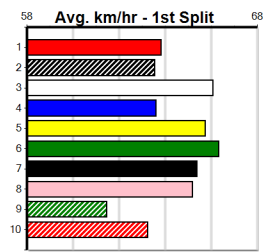

DOWNLOAD THE WATCHDOG APP

Distance: 390m, Race Type: Mixed 6/7, Total Prizemoney: $2,925
1st: $1,950, 2nd: $600, 3rd: $300, 4th: $75

LEGETT BALE (2) is a highly talented chaser when on song and he should be primed to fire fresh.
RAPIDFIRE LAYLA (3) was dominant last time out and she just needs a little room early on.
STRAIGHT SPEED (1) is showing some promise.

Watchdog Tips: **2** **3** **1** **4** **Bet:** **Trifecta 2,3/1,2,3/1,2,3,4 ($10 - 125%)**

1

STRAIGHT SPEED [7] Shows promise, has the good draw, threat **$3.60**

BK Dog Apr-22 Sire: ZAMBORA BROCKIE Dam: EXTRA SPEED Trainer: Colin Bermingham (Mount Mercer)

Owner(s): S Camden-bermingham
Winning Distances: < 300m (0) 300 - 399m (1) 400 - 499m (0) 500 - 599m (0) 600 - 699m (0) > 700m (0)
Winning Weights: 28.4(1)

1st	2nd	3rd	4th	5th	6th	7th	8th
(4) 28.4 390 BAL R1	31-May-24	22.75	21.79	0.50L ALL DONE UP (22.76)	M/31	8.59	$6.10 M
(2) 28.6 390 WBL R9	05-Jun-24	22.56	21.96	4.25L POSIE YOU PEST (22.27)	M/33	8.79	$22.80 X67

Last 3 wins NOT included above

Box History

Bx	1st	2nd	3rd	4th	5th	6th	7th	8th
1								
2			1					
3								
4	1							
5								
6								
7								
8								

Prize Best Starts Trk/Dts APM $1980.00 22.75(4)-31/5/24 2-1-0-1 1-1-0-0 1980

2

LEGETT BALE (NSW)[6] Resuming, talented when fit, should fire **$4.20**

BE Dog Mar-22 Sire: DROOPYS SYDNEY Dam: DYNA UNI Trainer: Samantha Grenfell (Anakie)

Owner(s): B Wheeler
Winning Distances: < 300m (0) 300 - 399m (0) 400 - 499m (2) 500 - 599m (0) 600 - 699m (0) > 700m (0)
Winning Weights: 29.0(1) 29.5(1)

2nd	3rd	4th	5th	6th	7th	8th
(3) 28.8 450 WBL R2	29-Feb-24	25.43	25.20	3.25L DASH OF WHISKY (25.20)	M/222	6.74 $3.00 MF
(8) 29.0 515 SAP R6	03-Mar-24	30.83	29.28	16.00 MILE A MINUTE (29.72)	M/8778	5.30 $46.00 RWH
(1) 29.5 460 GEL R5	09-Mar-24	26.49	25.89	1.75L LUKIALI (26.60)	M/344	6.80 $3.20 X67
(3) 28.5 525 MEP R11	13-Mar-24	30.78	30.03	4.00L COMBO COL (30.52)	S/7553	5.30 $13.00 X67
(2) 29.0 425 BEN R9	22-Mar-24	24.14	23.47	4.75L TENSION HEAD (23.82)	M/742	6.85 $17.00 RWH
(5) 28.9 425 BEN R9	31-Mar-24	24.27	23.46	7.50L BOURKE (23.77)	M/876	6.71 $33.80 RWF
(3) 28.6 450 WBL R6	04-Apr-24	25.91	24.72	6.00L PASSING (25.52)	M/533	6.78 $2.50 X67H
(5) 29.6 410 HOR R10	23-Apr-24	23.99	23.26	10.00 CHEAP RED WINE (23.32)	M/68	10.69 $20.50 6G

Last 3 wins NOT included above

1st	2nd	3rd	4th	5th	6th	7th	8th
(1) 29.0 450 WBL R2	22-Feb-24	25.69	25.25	4.50L VARSITY BALE (25.99)	S/111	6.81	$3.10 MH

Box History

Bx	1st	2nd	3rd	4th	5th	6th	7th	8th
1	1							
2			2					
3	1	1	1					1
4								
5					2			
6		1		1				
7								
8								

Prize Best Starts Trk/Dts APM $4860.00 FSH 11-2-2-3 0-0-0-0 2901