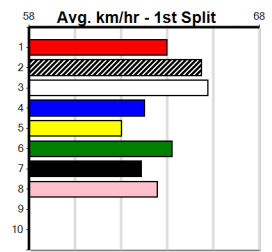

SPORTSBET SET A DEPOSIT LIMIT

Distance: 390m, Race Type: Grade 5, Total Prizemoney: $2,925
1st: $1,950, 2nd: $600, 3rd: $300, 4th: $75

BLACKPOOL DOZER (1) has a fair bit on these class wise and he should turn for home with a nice break. BLACK BOW (2) is racing with confidence and she can follow the red through early on. LOTHBROK GIRL (3) just needs room early on

Watchdog Tips: **1** **2** **3** **8** **Bet:**

Form Box	Wgt	Dist	Track	Date	Time	BON	Margin	1st/2nd (Time)	PIR	Checked	Comment	WR	Split 1	S/P	Grade	
1	BLACKPOOL DOZER [5] $2.20															
	BE Dog Jun-21 Class edge, should pounce on the arm, yes															
	Sire: SHIMA SHINE Dam: LOCHINVAR ADORE BEST BET															
	Owner(s): R Kenyon Trainer: Renee Kenyon (Lara)															
	Winning Distances: < 300m (0) 300 - 399m (2) 400 - 499m (5) 500 - 599m (0) 600 - 699m (0) > 700m (0)															
	Winning Weights: 36.4(1) 36.9(1) 37.0(2) 37.2(1) 37.3(1) 37.5(1)															
	5th (7) 36.3 410 HOR R7 05-Mar-24 23.33 22.89 5.50L LOCKE BALE (22.97) M/35 . . . . 10.35 $5.50 X45															
	6th (2) 36.7 410 HOR R11 02-Apr-24 23.71 23.24 7.00L BAY TUDOR (23.26) M/44 . . . . 10.50 $6.20 5															
	1st (3) 37.0 390 BAL R12 07-Apr-24 22.16 21.82 0.50L MYRNIONG STITCH (22.18) M/41 . . . . 8.46 $12.10 5															
	7th (5) 37.1 390 BAL R4 14-Apr-24 23.07 22.49 8.00L POWER OUT (22.51) M/77 . . . . 8.91 $16.60 4															

Form Box	Wgt	Dist	Track	Date	Time	BON	Margin	1st/2nd (Time)	PIR	Checked	Comment	WR	Split 1	S/P	Grade	
2	BLACK BOW (NSW)[5] $7.50															
	BK Bitch Dec-20 Consistent type, can follow the red, danger															
	Sire: KEYBOW Dam: CHOLE DONNOR BEST BET															
	Owner(s): G Black Trainer: Anita Gibbons (Lara)															
	Winning Distances: < 300m (0) 300 - 399m (2) 400 - 499m (1) 500 - 599m (0) 600 - 699m (0) > 700m (0)															
	Winning Weights: 26.0(1) 26.8(1) 27.2(1)															
	4th (4) 27.6 390 WBL R6 01-Apr-24 22.76 22.07 10.00 REDEEM THIS (22.07) M/33 . . . . 8.80 $18.90 5															
	3rd (2) 27.1 395 TRA R6 08-Apr-24 22.71 22.05 4.00L WHO TOLD JOHN (22.44) M/543 . . . . 3.88 $6.50 T3-5															
	6th (8) 26.6 395 TRA R7 22-Apr-24 22.91 22.29 4.25L JAY JAY LOPEZ (22.62) Q/122 . . . . 3.75 $6.60 T3-5															
	3rd (2) 26.3 390 WBL R11 29-Apr-24 22.63 22.39 0.75L SEANCE SAM (22.58) Q/11 . . . . 8.66 $4.10 5															

Form Box	Wgt	Dist	Track	Date	Time	BON	Margin	1st/2nd (Time)	PIR	Checked	Comment	WR	Split 1	S/P	Grade	
3	LOTHBROK GIRL [5] $10.00															
	BK Bitch Jan-21 Better than her past few runs, threat if steps															
	Sire: LOCHINVAR MARLOW Dam: PUZZLES BEST BET															
	Owner(s): D Carr Trainer: Deb Carr (Minirera)															
	Winning Distances: < 300m (0) 300 - 399m (9) 400 - 499m (4) 500 - 599m (0) 600 - 699m (0) > 700m (0)															
	Winning Weights: 27.6(1) 27.8(1) 27.9(2) 28.0(3) 28.1(3) 28.5(2) 28.6(1)															
	1st (1) 28.5 450 WBL R8 12-Feb-24 25.65 25.65 7.00L INDY DELTA (26.11) Q/111 . . . . 6.58 $1.70 5															
	2nd (2) 28.0 450 WBL R4 07-Mar-24 26.03 25.12 8.00L NINETYMILE WOW (25.49) M/556 . . . . 6.68 $10.50 5															
	6th (2) 27.4 390 WBL R4 22-Apr-24 22.52 22.06 1.75L ASTON MARCAY (22.41) M/34 . . . . 8.84 $2.70 SH															
	1st (8) 27.6 390 WBL R12 01-May-24 22.35 21.87 0.75L LEGAL BUD (22.40) Q/33 . . . . 8.60 $5.80 5