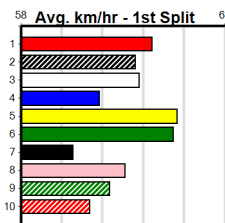

NAGAMBIE GUTTER CLEANING

Distance: 390m, Race Type: Tier 3 - Grade 7, Total Prizemoney: $1,530

1st: $1,000, 2nd: $320, 3rd: $160, 4th: $50

Watchdog Tips: **5** **3** **6** **1** Bet: **Box Trifecta 1,3,5,6 ($10 for 41.67%)**

SHE CAN DREAM (5) can race on the speed from the outset in this and she may be hard to reel in if she can find the arm early. ONE KNEE NONI (3) has met some handy chasers in her recent racing and she could be right in the mix in this.