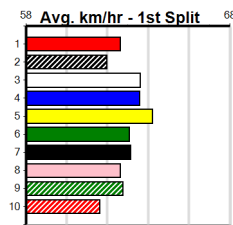

THAI MOGWAI (1) is drawn to race closer to the speed from the outset in this and he could explode to the lead before the turn and prove hard to catch. **ELARA BALE (2)** has been racing well and was a good winner 4 starts back and she can challenge here.

Watchdog Tips: **1** **2** **5** **6** **Bet:** **Win 1**