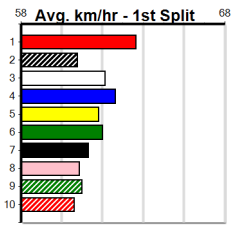

Shepparton

SPORTSBET MAKE IT A MULTI

Distance: 390m, Race Type: Tier 3 - Maiden, Total Prizemoney: $1,530
1st: $1,000, 2nd: $320, 3rd: $160, 4th: $50

1

11:14AM
(VIC time)

TEAM FARRIER (7) has recorded smart placings in 2 of his 3 starts to date and he may be hard to hold out in this. WHERE TO NEXT (1) has produced handy efforts in his last 2 starts and he could be right in the mix from the gun draw.

Watchdog Tips: **7** **1** **4** **3** **Bet:** **Win 7**