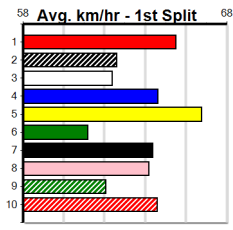

RICH RIVER GOLF CLUB

Distance: 390m, Race Type: Grade 5 T3, Total Prizemoney: $1,530
1st: $1,000, 2nd: $320, 3rd: $160, 4th: $50

2
11:29AM
(VIC time)

MISTER SHOEMAN (7) recorded two solid wins here in April and he may only need to step on terms to return to the winners list today. JUST WANT PIZZA (1) is drawn to race in the speed in this and she could be prominent throughout.

Watchdog Tips: 7 1 8 4 Bet: Box Trifecta 1,4,7,8 ($10 for 41.67%)

Main race card table with columns for race number, horse name, trainer, jockey, weight, distance, track, date, time, BON, Margin, 1st/2nd (Time), PIR, Checked, Comment, W/R, Split 1, S/P, Grade, and Winning Boxes.