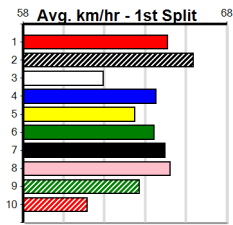

GPP LASER3300

10

1:57PM

(VIC time)

Distance: 390m, Race Type: Tier 3 - Grade 6, Total Prizemoney: \$1,530
1st: \$1,000, 2nd: \$320, 3rd: \$160, 4th: \$50

HEART OF DARTS (8) has posted smart all the way wins in her last 2 starts and she could be the one to beat again here. BLUE RISE (6) has also recorded good all the way wins in 2 of his last 3 starts and he looks like the main danger again today.