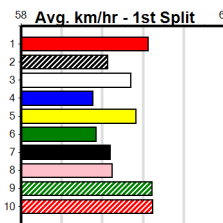

5
12:19PM
(VIC time)

IRELYN BALE (8) will find this much easier than her most recent racing and she may prove a bit too classy for her rivals here. BIG BOY ANDRE (2) can wind up once fully into stride and he could be the danger with a bit of luck early.

Watchdog Tips: **8** **2** **1** **4** Bet: **Box Trifecta 1,2,4,8 ($10 for 41.67%)**

Table with 10 rows, each representing a race. Each row includes: Race Number, Name, Trainer, Horse Name, Jockey, Weight, Distance, Track, Date, Time, BON, Margin, 1st/2nd (Time), PIR, Checked, Comment, W/R, Split 1, S/P, Grade, Winning Boxes table, and Prize Best Starts Trk/Dst APM.