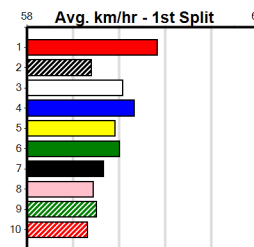

1
11:14AM

(VIC time)

Distance: 390m, Race Type: Tier 3 - Maiden, Total Prizemoney: $1,530
1st: $1,000, 2nd: $320, 3rd: $160, 4th: $50

TEAM FARRIER (7) has recorded smart placings in 2 of his 3 starts to date and he may be hard to hold out in this. WHERE TO NEXT (1) has produced handy efforts in his last 2 starts and he could be right in the mix from the gun draw.

Watchdog Tips: **7** **1** **4** **3** **Bet:**

1

WHERE TO NEXT [M] Biks Handy efforts in his last 2, gun draw, danger. **$5.00**

BK Dog Mar-22 Sire: RAW ABILITY Dam: UP THE AMOUNT Trainer: Julie Chilcott (Heathcote)

Owner(s): Greysynd Racing (SYN), W Owen, J Chilcott, A Long
Winning Distances: < 300m (0) 300 - 399m (0) 400 - 499m (0) 500 - 599m (0) 600 - 699m (0) > 700m (0)

Winning Weights:

Plc	Dist	Wgt	Sex	Age	Date	Time	Margin	1st/2nd (Time)	PIR	Checked	Comment	W/R	Split 1	S/P	Grade
3rd	(8)	32.2	390	SHP	R2	23-Mar-24	23.01	21.98	3.00L UP IN ARMS (22.82)	M/25	.	.	.	8.68	$3.30 M
2nd	(2)	32.5	390	SHP	R1	01-Apr-24	22.52	21.79	0.25L HARRY CHANA (22.50)	M/22	.	.	.	8.64	$8.50 M
4th	(8)	32.6	390	SHP	R1	04-Apr-24	22.77	22.20	3.00L DEMON DAVEY (22.56)	M/44	.	V3	.	8.62	$2.90 T3-M
ST (-)		32.1	425	BEN		19-Apr-24	25.12		1.5L Trial Not Cleared	M/44	.	3of4	.	6.58	. ST
ST (-)		32.7	450	SHP		13-May-24	26.24		7.00L Trial Cleared	M/32	.	2of4	.	6.76	. ST
(-)		32.7	450	SHP		13-May-24	26.24		7.00L Trial Cleared	M/32	.	2of4	.	6.76	. ST
2nd	(6)	32.7	425	BEN	R2	24-May-24	24.55	23.90	0.50L SILENT BEAST (24.53)	M/322	.	.	.	6.80	$4.50 M
4th	(2)	32.8	390	SHP	R1	06-Jun-24	22.97	22.12	11.00L PAW HUNTER (22.20)	M/65	.	.	.	8.70	$4.00 T3-M

Last 3 wins NOT included above

Box History

Bx	1st	2nd	3rd	4th	5th	6th	7th	8th
1								
2		1			1			
3								
4								
5								
6		1						
7					1			
8			1	1				

Prize Best $1525.00 NBT
Starts 6-0-2-1
Trk/Dts 4-0-1-1
APM 1153

2

TYRANT TYRIAN [M] Met some handy types of late, cannot dismiss. **$8.50**

BD Dog Nov-21 Sire: FERNANDO BALE Dam: UNTIL DAWN Trainer: William Robertson (St Arnaud)

Owner(s): AS TIME GOES BY (SYN), J D'altorio, R Francis, G Barbara, E Barbara
Winning Distances: < 300m (0) 300 - 399m (0) 400 - 499m (0) 500 - 599m (0) 600 - 699m (0) > 700m (0)

Winning Weights:

Plc	Dist	Wgt	Sex	Age	Date	Time	Margin	1st/2nd (Time)	PIR	Checked	Comment	W/R	Split 1	S/P	Grade
4th	(2)	28.8	350	TRA	R2	06-Mar-24	20.52	19.86	7.00L ANNIE MIKADO (20.04)	S/64	.	SW	.	6.88	$10.00 M
2nd	(8)	28.8	300	HVL	R1	15-Mar-24	17.17	16.83	2.75L BLUE CHINCHILLA (16.99)	M/2	.	.	.	3.99	$8.20 T3-M
4th	(4)	29.0	350	TRA	R1	25-Mar-24	20.85	19.90	6.00L TAKE THE EDGE (20.44)	M/34	.	.	.	6.87	$7.70 M
4th	(4)	28.7	350	TRA	R1	01-Apr-24	20.70	19.91	2.25L LOLA'S THEME (20.55)	M/33	.	.	.	6.73	$3.60 T3-M
3rd	(2)	28.5	350	TRA	R1	08-Apr-24	20.63	20.08	3.25L CONVICT MODEL (20.41)	Q/12	.	.	.	6.81	$2.70 T3-M
7th	(4)	28.6	390	BAL	R1	12-May-24	23.64	22.15	16.00L SPICY MINX (22.54)	S/76	.	V21	.	8.94	$13.80 T3-M
6th	(2)	29.0	390	WBL	R2	03-Jun-24	23.65	22.23	16.00L HEART OF DARTS (22.55)	M/35	.	.	.	9.10	$7.00 M
4th	(5)	29.0	425	BEN	R2	08-Jun-24	25.00	24.27	3.25L AMAZING STELLAR (24.77)	Q/134	.	.	.	6.71	$13.90 M

Last 3 wins NOT included above

Box History

Bx	1st	2nd	3rd	4th	5th	6th	7th	8th
1								
2			1	1		1		
3								
4				2			1	
5				1			1	
6								
7								
8		1						

Prize Best $705.00 FSH
Starts 9-0-1-1
Trk/Dts 0-0-0-0
APM 443