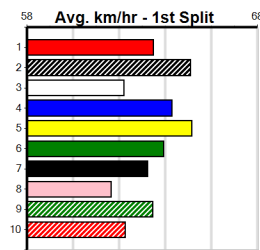

MMS ACCESS

Distance: 450m, Race Type: Grade 5 T3, Total Prizemoney: $1,530
1st: $1,000, 2nd: $320, 3rd: $160, 4th: $50

MIST FRED (4) has enough talent to overcome his tough draw in this and he may prove hard to hold out with any luck after box rise. HELLBOY (1) is drawn to get the gun run throughout and he could be right in the finish today.

Watchdog Tips: 4 1 7 6 **Bet:** Win 4

HELLBOY (SA)[5] **$6.50**
BK Dog Dec-20 **Sire: ELITE STATE Dam: DUSTY PEARL**
Owner(s): G Lemin **Trainer: Gayle Lemin (Axedale)**
Winning Distances: < 300m (0) 300 - 399m (6) 400 - 499m (3) 500 - 599m (0) 600 - 699m (0) > 700m (0)
Winning Weights: 31.1(1) 32.1(2) 32.3(1) 32.5(1) 32.6(1) 32.7(1) 32.8(1) 33.1(1)
Box History:

Bx	1st	2nd	3rd	4th	5th	6th	7th	8th
1	1	3	1	1	2			1
2		1	1	1	1			3
3		4	1	2	2			1
4	2	3	2	3		2		
5	2	1	1	2	1	1	1	3
6		1	1	3				
7	3	1	1	1	1		1	2
8	1	1	1			1		

Last 3 wins NOT included above
1st (5) 32.8 450 WBL R7 17-Aug-23 25.95 25.55 0.75L STORM KEY (25.99) M/411 . . . 6.91 $2.70 5
1st (1) 32.7 390 WBL R11 31-Aug-23 22.52 22.14 0.50L LEKTRA SHANE (22.54) M/22 . . . 8.78 $2.30 5
1st (7) 32.3 390 WBL R12 30-Dec-23 22.39 21.89 1.75L FREDDY DEEDS (22.50) M/21 . . . 8.66 $2.50 5

TWILIGHT KING [5] **$12.00**
BK Dog Feb-21 **Sire: AZKABAN Dam: STYLISH BREE**
Owner(s): SUNDOWN (SYN), T Van taarling, F Vantaarling, S Van taarling, L Van taarling, S Vantaarling **Trainer: Theo Van taarling (Tallygaroopna)**
Winning Distances: < 300m (0) 300 - 399m (3) 400 - 499m (2) 500 - 599m (0) 600 - 699m (0) > 700m (0)
Winning Weights: 29.1(1) 29.3(1) 29.5(1) 30.1(1) 30.5(1)
Box History:

Bx	1st	2nd	3rd	4th	5th	6th	7th	8th
1			2			2	1	1
2							3	1
3				3		2	1	1
4	1		1	1	1			
5	1	2	1	1	2			
6	2	1			1	1	1	
7	1	1	2	1	2	1	1	
8	2	2	1			1		

Last 3 wins NOT included above
1st (6) 30.1 385 SHP R12 10-Aug-23 21.87 21.79 3.25L JEROME (22.09) M/11 . . . 8.10 $14.50 6G
1st (4) 29.1 450 SHP R8 23-Nov-23 25.62 25.50 3.00L ELUSIVE BEAU (25.83) Q/122 . . . 6.65 $13.00 5
1st (8) 30.5 390 SHP R7 18-Apr-24 22.32 22.09 1.75L SPELLMAN (22.44) M/22 . . . 8.60 $4.30 T3-5

SHAE SHAE CABANG [5] **$15.00**
BK Bitch Feb-21 **Sire: BERNARDO Dam: STARS AND LIGHTS**
Owner(s): G Berry **Trainer: Preeyaporn Mcvay (Toolleen)**
Winning Distances: < 300m (0) 300 - 399m (1) 400 - 499m (1) 500 - 599m (1) 600 - 699m (0) > 700m (0)
Winning Weights: 27.6(2) 28.6(1)
Box History:

Bx	1st	2nd	3rd	4th	5th	6th	7th	8th
1			1	1	1	1		
2	1	1	1	1	3			
3	1	1			2	1		
4			2	1	1	3		1
5		1		2		1	1	
6		1	1					1
7				2		3		
8	1	2		1	4			

Last 3 wins NOT included above
1st (3) 27.6 425 BEN R2 26-Apr-23 24.39 24.06 2.25L SUBVERSE (24.53) S/422 . . . 6.79 $8.80 M
1st (2) 27.6 385 SHP R9 04-May-23 21.90 21.90 1.00L DREAMING STAR (21.97) M/32 . . . 8.32 $6.50 T3-7
1st (8) 28.6 500 BEN R9 03-Feb-24 28.43 28.39 1.00L NEED A PILOT (28.50) M/532 . . . 6.88 $7.70 X67

MIST FRED [5] **$4.60**
BK Dog Jan-21 **Sire: DROOPYS BUICK Dam: SHIMA MIST**
Owner(s): D Burkett **Trainer: Darren Burkett (Girgarre)**
Winning Distances: < 300m (0) 300 - 399m (3) 400 - 499m (1) 500 - 599m (0) 600 - 699m (0) > 700m (0)
Winning Weights: 33.9(1) 34.4(1) 34.5(1) 34.7(1)
Box History:

Bx	1st	2nd	3rd	4th	5th	6th	7th	8th
1			1	1	1	1		1
2		1	1	1	1	1		
3	1					1	1	1
4	1	1				1		1
5		1	1					1
6	1	1	1	1	1	1	1	
7	1	1	1	3	1	1		
8	1	3	1					

Last 3 wins NOT included above
1st (3) 34.5 385 SHP R2 26-Jun-23 21.86 21.85 4.00L MARKET MOVES (22.14) M/11 . . . SW . 8.21 $5.30 X67
1st (8) 34.4 385 SHP R2 03-Jul-23 22.20 21.76 1.25L KRAKEN FORCE (22.28) M/11 . . . . 8.43 $2.80 X67
1st (6) 34.7 450 SHP R8 08-Feb-24 25.83 25.34 0.05L GENERAL PAYTON (25.83) M/222 . . . . 6.76 $2.30 5