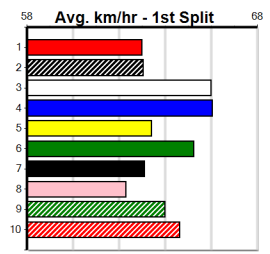

REJUVENATE @ STUD

4

12:04PM

(VIC time)

Distance: 390m, Race Type: Grade 5 T3, Total Prizemoney: $1,530
1st: $1,000, 2nd: $320, 3rd: $160, 4th: $50

HARTLAND PRINCE (1) does his best racing off inside draws and he could prove hard to hold out from the ideal draw today. HOLLYWOOD FRANKY (5) can charge in the latter stages and he can make his presence felt with an ounce of luck.

Watchdog Tips: 1 5 8 7 **Bet:** Win 1

1 HARTLAND PRINCE [5] **Excels from inside draws, hard to hold out here.** **$4.20**
BK Dog Mar-22 Sire: ASTON DUKE Dam: TREY SMIDGE Trainer: Jason Formosa (Heathcote)
Owner(s): B Evans
Winning Distances: < 300m (0) 300 - 399m (3) 400 - 499m (1) 500 - 599m (0) 600 - 699m (0) > 700m (0)
Winning Weights: 29.8(1) 30.1(1) 30.3(1) 31.6(1)
7th (6) 30.4 390 SHP R10 02-May-24 23.89 22.35 16.00 BRAVADO (22.82) Q/77 . . . . 8.90 $23.40 T3-6
2nd (7) 30.3 350 HVL R5 06-May-24 20.00 19.70 4.00L GET A GRIP (19.73) M/2 . . . . 6.67 $11.30 X67
7th (3) 30.0 390 SHP R9 09-May-24 24.24 22.22 23.00 AWESOME JADE (22.64) M/87 . . . . 9.39 $11.70 6G
1st (1) 30.1 390 WBL R10 13-May-24 22.42 22.34 1.75L AGGREGATE (22.54) Q/11 . . . . 8.80 $7.30 6G
6th (3) 30.3 390 SHP R11 16-May-24 22.86 22.11 7.50L OUR BOY BILLY (22.37) M/76 . . . . 8.99 $33.00 5
1st (2) 30.3 390 WBL R10 27-May-24 22.39 22.17 4.50L DIMORA ASHLEY (22.70) M/32 . . . . 8.92 $9.60 5
5th (7) 30.9 390 SHP R10 30-May-24 22.83 22.15 7.50L SUGAR BOWL ROSE (22.33) M/66 . . . SW 8.95 $15.50 5
2nd (2) 30.6 425 BEN R9 05-Jun-24 24.37 24.06 0.025 ZIPPY WIESMAN (24.37) M/322 . . . . 6.66 $8.20 5
Last 3 wins NOT included above
1st (2) 29.8 400 GEL R1 04-Dec-23 22.95 22.52 4.25L BIG BOY GIBLET (23.24) Q/11 . . . . 8.51 $5.50 M
1st (1) 31.6 390 BAL R3 01-Apr-24 22.55 22.14 0.10L MAKE US DREAM (22.56) Q/32 . . . . 8.64 $6.30 T3-7

2 MY COMPASS [5] **May get shuffled back early here, needs luck.** **$12.00**
BD Dog Aug-20 Sire: MY REDEEMER Dam: SHOUT OUT LOUD Trainer: Brian Brown (Axedale)
Owner(s): BULLET (SYN), L Brown, B Brown
Winning Distances: < 300m (0) 300 - 399m (1) 400 - 499m (12) 500 - 599m (0) 600 - 699m (0) > 700m (0)
Winning Weights: 32.6(1) 32.7(2) 32.9(1) 33.0(1) 33.3(2) 33.4(2) 33.5(2) 33.8(1) 33.9(1)
5th (1) 34.2 425 BEN R11 26-Mar-24 24.52 23.91 8.50L MORAINÉ ZOE (23.96) M/555 . . . . 6.74 $45.40 5H
1st (7) 33.4 425 BEN R11 14-Apr-24 24.38 24.03 2.00L DEMONESS (24.51) Q/111 . . . . 6.65 $11.30 T3-5
4th (6) 33.5 400 GEL R6 23-Apr-24 22.95 22.56 6.00L IBROX COOPER (22.56) M/64 . . . . 8.66 $13.80 5
2nd (8) 33.5 390 SHP R12 02-May-24 23.02 22.35 0.50L FEATHERS (23.00) M/32 . . . . 8.74 $2.70 T3-5
1st (7) 33.5 425 BEN R11 08-May-24 24.53 23.97 1.25L BLACK BOW (24.61) M/431 . . . SW 6.79 $4.90 T3-5
4th (2) 33.9 425 BEN R10 15-May-24 24.46 24.04 6.00L HALEIGH VELLA (24.04) M/544 . . . . 6.75 $10.30 T3-5
5th (4) 33.8 425 BEN R4 24-May-24 24.70 23.90 6.00L ASTON ARETHA (24.30) M/445 . . . . 6.66 $20.50 5H
5th (1) 33.5 425 BEN R4 05-Jun-24 24.66 24.06 9.00L OCEAN BURN (24.06) M/444 . . . . 6.66 $49.60 5
Last 3 wins NOT included above
1st (8) 33.4 425 BEN R11 26-Apr-23 24.22 24.06 2.75L TWELVE CARAT (24.41) Q/111 . . . . 6.56 $3.70 5
1st (3) 33.5 425 BEN R10 10-May-23 24.39 24.21 0.75L PURE PROMISE (24.43) M/211 . . . . 6.64 $7.60 T3-5
1st (2) 33.9 425 BEN R12 20-Sep-23 24.66 23.98 1.25L SWANNY RIVER (24.74) M/211 . . . . 6.72 $3.90 T3-5