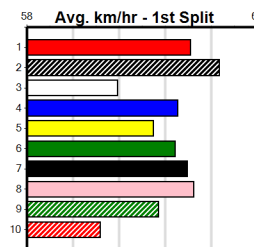

GPP LASER3300

Distance: 390m, Race Type: Tier 3 - Grade 6, Total Prizemoney: $1,530
1st: $1,000, 2nd: $320, 3rd: $160, 4th: $50

HEART OF DARTS (8) has posted smart all the way wins in her last 2 starts and she could be the one to beat again here. BLUE RISE (6) has also recorded good all the way wins in 2 of his last 3 starts and he looks like the main danger again today.

Watchdog Tips: 8 6 2 7 Bet: Quinella 6/8 ($10 for 1000%)

SLINGSHOT PENNY [6] Can show early speed but place looks best. $15.00
Owner(s): M Lingard
Winning Distances: < 300m (0) 300 - 399m (2) 400 - 499m (0) 500 - 599m (0) 600 - 699m (0) > 700m (0)
Box History table and Prize Best Starts table included.

ORIENTAL AURORA [6] Well drawn, smart placings last 2, big chance. $3.20
Owner(s): N Hebart
Winning Distances: < 300m (0) 300 - 399m (2) 400 - 499m (0) 500 - 599m (0) 600 - 699m (0) > 700m (0)
Box History table and Prize Best Starts table included.

ALICE FROM VENUS [6] Likely to be in the back half early, tough ask. $21.00
Owner(s): C Knott
Winning Distances: < 300m (0) 300 - 399m (1) 400 - 499m (1) 500 - 599m (0) 600 - 699m (0) > 700m (0)
Box History table and Prize Best Starts table included.

BROADWAY ICON [6] Drawn to find too much trouble, needs to step. $12.00
Owner(s): M Sullivan
Winning Distances: < 300m (0) 300 - 399m (2) 400 - 499m (0) 500 - 599m (0) 600 - 699m (0) > 700m (0)
Box History table and Prize Best Starts table included.

MARKET STACEY [6] May get shuffled back early here, needs luck. $8.50
Owner(s): D Burkett
Winning Distances: < 300m (0) 300 - 399m (2) 400 - 499m (0) 500 - 599m (0) 600 - 699m (0) > 700m (0)
Box History table and Prize Best Starts table included.