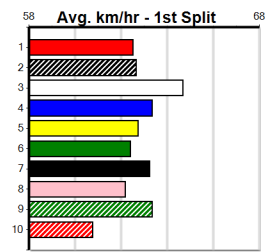

SPORTSBET MAKE IT LOOK EASY

Distance: 390m, Race Type: Grade 5 T3, Total Prizemoney: $1,530
1st: $1,000, 2nd: $320, 3rd: $160, 4th: $50

LATIN RHYTHM (1) resumes after a freshen up in this but she looks to have enough talent to drive through from her gun draw and prove hard to beat. HE MAN (7) can show a good turn of foot once balanced and could be the danger.

Watchdog Tips: 1 7 4 5 Bet: Win 1

Race card for LATIN RHYTHM [5]. Includes horse details, owner(s) C Knott, sire FERNANDO BALE, dam RED ROCHELLE, and trainer Cameron Knott. Box history table and prize details are also provided.

Race card for WILD ASSASSIN [5]. Includes horse details, owner(s) G Kantzidis, sire BARCIA BALE, dam CELESTIAL JEWEL, and trainer George Kantzidis. Box history table and prize details are also provided.

Race card for DREAMING STAR [5]. Includes horse details, owner(s) J Mangion, sire BEAST UNLEASHED, dam STARS AND LIGHTS, and trainer John Mangion. Box history table and prize details are also provided.

Race card for CAVEMAN [5]. Includes horse details, owner(s) EYLES (SYN), K Eyles, H Eyles, D Eyles, sire MY REDEEMER, dam KRAKEN LASS, and trainer Barry Hall. Box history table and prize details are also provided.

Race card for RIO REEF [5]. Includes horse details, owner(s) M Carter, sire ZIPPING GARTH, dam LILLY FOX, and trainer Jordan Formosa. Box history table and prize details are also provided.