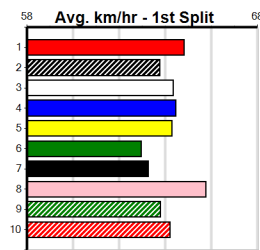

SHEPP CITY FENCING

Distance: 390m, Race Type: Grade 5 T3, Total Prizemoney: $1,530
1st: $1,000, 2nd: $320, 3rd: $160, 4th: $50

ELLIOTT NESS (8) has the early speed to cross and find the arm and he may prove hard to reel in if he does. MAGIC LIES (3) can race on the speed from the outset as well and she could make her presence felt in the run to the judge.

Watchdog Tips: 8 3 6 4 Bet: Win 8

BLUE CHAI LATTE (SA)[5] Showed speed in her smart last start win, respect. $6.50
WBE Bitch Aug-20 Sire: FERNANDO BALE Dam: PENNY MAKER
Owner(s): Whipstick Kennels (SYN), C Jackson, C Taylor
Trainer: Cameron Taylor (Neilborough)

SKYE ROCKET (NSW)[5] May get shuffled back early here, needs luck. $12.00
BE Bitch May-21 Sire: BARCIA BALE Dam: LITTLE NANGAR
Owner(s): A Powell
Trainer: Maria Lingard (Kilmore)

MAGIC LIES (NSW)[5] Can race on the speed from the outset, danger. $4.60
BE Bitch Oct-20 Sire: PAW LICKING Dam: MAGIC LIAR
Owner(s): INTEGRITY CHASING (SYN), T Cogger, M Cogger
Trainer: Brenda Kinder (Girgarre)

FEATHERS [5] Good early, handy placings last 2, can threaten. $5.50
BK Bitch Feb-21 Sire: FABREGAS Dam: GUNAI MARLIE
Owner(s): C Mcgrath
Trainer: Peter Dunlevey (Cohuna)

TOP PRAIRIE [5] Can show early speed but place looks best. $15.00
F Dog Mar-21 Sire: JESAULENKO Dam: KILTY JEWEL
Owner(s): D Graham
Trainer: Scott Melville (Axedale)

1

2

3

4

5