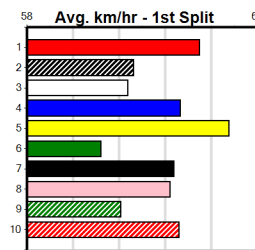

RICH RIVER GOLF CLUB

2

11:29AM

(VIC time)

Distance: 390m, Race Type: Grade 5 T3, Total Prizemoney: $1,530
1st: $1,000, 2nd: $320, 3rd: $160, 4th: $50

MISTER SHOEMAN (7) recorded two solid wins here in April and he may only need to step on terms to return to the winners list today. JUST WANT PIZZA (1) is drawn to race in the speed in this and she could be prominent throughout.

Watchdog Tips: 7 1 8 4 **Bet:** Box Trifecta 1,4,7,8 ($10 for 41.67%)

1

JUST WANT PIZZA [5] Drawn to race on the speed in this, major player. **$4.20**

F Bitch Apr-22 Sire: SUPERIOR PANAMA Dam: JUNK FOOD JUNKIE
Trainer: Jason Sharp (Lara)

Owner(s): A Lie
Winning Distances: < 300m (0) 300 - 399m (0) 400 - 499m (5) 500 - 599m (0) 600 - 699m (0) > 700m (0)
Winning Weights: 27.5(1) 27.7(2) 27.8(2)

Box	1st	2nd	3rd	4th	5th	6th	7th	8th
1								
2								
3								
4								
5								
6								
7								
8								

Box	1st	2nd	3rd	4th	5th	6th	7th	8th
1								
2								
3								
4								
5								
6								
7								
8								

Box	1st	2nd	3rd	4th	5th	6th	7th	8th
1								
2								
3								
4								
5								
6								
7								
8								

Box	1st	2nd	3rd	4th	5th	6th	7th	8th
1								
2								
3								
4								
5								
6								
7								
8								

Box	1st	2nd	3rd	4th	5th	6th	7th	8th
1								
2								
3								
4								
5								
6								
7								
8								

Box	1st	2nd	3rd	4th	5th	6th	7th	8th
1								
2								
3								
4								
5								
6								
7								
8								

Box	1st	2nd	3rd	4th	5th	6th	7th	8th
1								
2								
3								
4								
5								
6								
7								
8								

Box	1st	2nd	3rd	4th	5th	6th	7th	8th
1								
2								
3								
4								
5								
6								
7								
8								

Box	1st	2nd	3rd	4th	5th	6th	7th	8th
1								
2								
3								
4								
5								
6								
7								
8								

Box	1st	2nd	3rd	4th	5th	6th	7th	8th
1								
2								
3								
4								
5								
6								
7								
8								

Box	1st	2nd	3rd	4th	5th	6th	7th	8th
1								
2								
3								
4								
5								
6								
7								
8								

Box	1st	2nd	3rd	4th	5th	6th	7th	8th
1								
2								
3								
4								
5								
6								
7								
8								

Box	1st	2nd	3rd	4th	5th	6th	7th	8th
1								
2								
3								
4								
5								
6								
7								
8								

Box	1st	2nd	3rd	4th	5th	6th	7th	8th
1								
2								
3								
4								
5								
6								
7								
8								

Box	1st	2nd	3rd	4th	5th	6th	7th	8th
1								
2								
3								
4								
5								
6								
7								
8								

Box	1st	2nd	3rd	4th	5th	6th	7th	8th
1								
2								
3