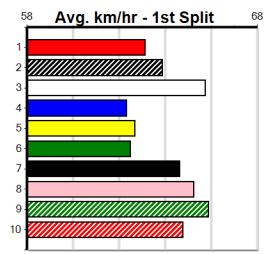

Distance: 450m, Race Type: Grade 5 T3, Total Prizemoney: $1,530
1st: $1,000, 2nd: $320, 3rd: $160, 4th: $50

FASCINATE BLAZE (8) has recorded good placings in 2 of his last 4 starts and from his good draw he could return to the winners list here. BREAK IN (7) can explode mid race in her races and she could make her presence felt if fully fit first up.

Watchdog Tips: 8 7 2 4 Bet: Win 8

Form Box Wgt Dist Track Date Time BON Margin 1st/2nd (Time) PIR Checked Comment W/R Split 1 S/P Grade

MARIONVALE MISS [5] Blks Comes into calculations from this draw. $6.00
WBK Bitch Dec-20 Sire: MY REDEEMER Dam: MONEYPENNY
Owner(s): FOTHERGILL RACING (SYN), B Fothergill, J Fothergill, S Fothergill, J Fothergill
Trainer: Sarah Fothergill (Marionvale)

TWILIGHT STYLE [5] Handy wins in 2 of her last 4 starts, chance here. $8.00
BK Bitch Feb-21 Sire: AZKABAN Dam: STYLISH BREE
Owner(s): S Van taarling
Trainer: Sean Van taarling (Tallygaroopna)

ELSA JAY [5] Racing well enough in recent times, must respect. $12.00
BD Bitch May-21 Sire: HOOKSY Dam: LEAVE ME OUT
Owner(s): D Jarvis
Trainer: Donald Jarvis (Sydenham)

RAPIDFIRE DENZEL [5] Tough draw but has enough talent for this, threat. $10.00
BK Dog Apr-22 Sire: FABREGAS Dam: WYNBURN LUCIFER
Owner(s): Just for us (SYN), B Hare, C Allen
Trainer: Claire Allen (Greendale)

KHAN CRAIG [5] Likely to be in the back half early, tough ask. $21.00
DKBD Dog Feb-22 Sire: FERNANDO BALE Dam: GOLDEN SHIRAZ
Owner(s): Z Khan
Trainer: Nathan Mckay (Toolleen)

1

2

3

4

5