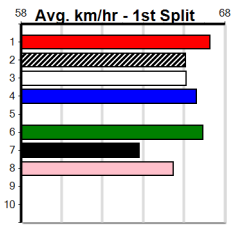

ALDERBROOK PLUMBING

Distance: 515m, Race Type: Grade 5, Total Prizemoney: $8,785
1st: $5,900, 2nd: $1,820, 3rd: $915, 4th: $150

5

7:28PM

(VIC time)

ROYAL GYPSY (1) should have no trouble holding the early lead and she is very hard to get past when on the arm. SLICK RAMBO (3) was never headed at The Meadows and he will pressure the red throughout. SILKY SAUCE (6) has pace to burn.

Watchdog Tips:

1

3

6

2

Bet:

Win 1

Form	Box	Weight	Dist	Track	Date	Time	BON	Margin	1st/2nd (Time)	PIR	Checked	Comment	W/R	Split 1	S/P	Grade

1 ROYAL GYPSY [5] *Drawn to lead, class edge, hard to reel in*

RF B May-21 AUSSIE INFRARED DYNAGYPSY **$3.20**

Trainer: Thomas Dailly (Anakie)

3rd (7)	29.3	515	SAN	R10	16-May-24	29.60	29.21	2.00	SUCCEED (29.47)	M/2123	.	.	.	5.11	$7.80	X45
2nd (4)	29.1	450	BAL	R6	26-May-24	25.27	24.76	7.50	EXPLICIT (24.76)	M/333	.	SW	.	6.51	$16.80	SH
1st (7)	29.4	450	BAL	R7	31-May-24	25.38	24.81	2.00	TOMMY TEQUILA (25.50)	Q/221	.	.	.	6.54	$4.30	X45
5th (6)	29.5	450	BAL	R8	06-Jun-24	25.34	25.14	3.00	MATT LOCH (25.14)	M/542	.	.	.	6.67	$11.00	SH

Owner(s): DAILLY GREYHOUND FARMS (SYN), G Dailly, T Dailly

Winning Boxes

1	2	3	4	5	6	7	8
2	2		1		1	4	
Prize	$83,627.50						
Best	29.84						
Starts	67-10-17-13						
Trk/Dst	23-2-7-4						
APM	$22315						

2 BO RHAPSODY [5] *Better than form, gets the gun run, value*

BK D Jan-22 SHIMA SHINE ABSOLUTE RUBY **$9.00**

Trainer: Dawn Johnston (Toongabbie)

4th (6)	34.6	515	SAN	R12	09-May-24	30.10	29.19	6.00	FAST MINARDI (29.69)	M/5545	.	.	.	5.18	$19.70	X45
4th (1)	34.4	515	SAN	R11	24-May-24	30.10	29.17	7.50	TIGGERLONG FLYER (29.58)	M/4344	.	.	.	5.18	$2.80	5
6th (7)	34.2	515	SAN	R9	30-May-24	30.97	29.95	10.00	ZIPPING GRYLLIS (30.30)	M/4676	.	.	W	5.20	$32.50	X45
4th (8)	34.7	460	WGL	R7	06-Jun-24	25.84	25.66	2.75	CHAMPAGNE CUDDLE	M/535	.	.	.	6.64	$34.70	SH

Owner(s): Ruby Syndicate (SYN), R Matthews, A Scott, M Lowe, E Scott, N Brown, D Gleeson, G Johnson

Winning Boxes

1	2	3	4	5	6	7	8
		4		1		2	1
Prize	$32,553.57						
Best	29.56						
Starts	32-8-3-7						
Trk/Dst	9-2-0-1						
APM	$13245						

3 SLICK RAMBO (NSW)[5] *Dominant at The Meadows, clear danger*

BK D Mar-22 MY REDEEMER LARA'S DOUBLE **$3.20**

Trainer: David Geall (Lara)

4th (3)	31.5	600	MEA	R5	11-May-24	35.07	34.45	6.00	ROCK ME ROCCO (34.67)	M/4344	.	.	.	9.18	$4.00	5H
4th (2)	31.8	595	SAP	R9	20-May-24	34.83	34.20	9.00	BYE GEORGIE (34.20)	M/2334	.	.	.	9.19	$1.80	X45
1st (6)	31.6	525	MEP	R7	29-May-24	29.92	29.92	4.50	SPARKLING ROSE (30.23)	Q/1111	.	.	.	5.07	$2.40	X45
3rd (6)	31.7	515	SAN	R6	06-Jun-24	29.77	29.50	4.00	SHIMA STEEL (29.50)	M/2222	.	.	.	5.10	$3.10	5

Owner(s): S Kemp

Winning Boxes

1	2	3	4	5	6	7	8
3	1				3	1	1
Prize	$29,584.17						
Best	NBT						
Starts	34-9-4-11						
Trk/Dst	4-0-0-1						
APM	$17006