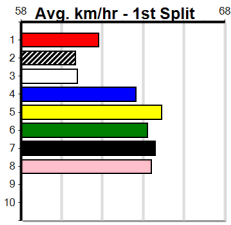

TOONGABBIE LODGE

Distance: 515m, Race Type: Mixed 6/7, Total Prizemoney: $8,785
1st: $5,900, 2nd: $1,820, 3rd: $915, 4th: $150

2
6:27PM
(VIC time)

PALDRON BALE (2) caught the eye at The Meadows last time and he looks suited in this event.
PAW TIKA (4) has the speed to cross and lead and she will continue to get stronger with more racing. PAW ERINA (5) has solid claims.

Watchdog Tips: **2** **4** **5** **6** **Bet:** **Win 2**