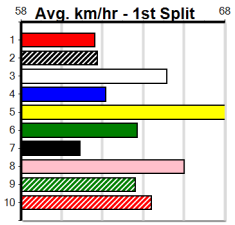

SPORTSBET FINAL

Distance: 515m, Race Type: Maiden Final, Total Prizemoney: $8,785
1st: $5,900, 2nd: $1,820, 3rd: $915, 4th: $150

1

6:03PM
(VIC time)

DEVIOUS (5) sizzled early in his top debut win here last week and he should prove hard to reel in again. HOT ASHES (8) was another impressive debut winner last week and he will pressure the yellow throughout. CANYA KIPPER (3) has claims

Watchdog Tips: **5** **8** **3** **2** **Bet:** **Win 5**