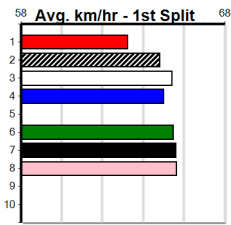

SANDOWN VET CLINIC

Distance: 515m, Race Type: Grade 5, Total Prizemoney: $8,785
1st: $5,900, 2nd: $1,820, 3rd: $915, 4th: $150

9

8:59PM

(VIC time)

RECYCLED (2) has been placed in all three runs here and he continues to get better with every run.
DUNDEE REBEL (4) has a great record here and he will get plenty of room to move early on. EARLY BOY (8) has pace to burn

Watchdog Tips:

2

4

8

3

Bet:

Win 2