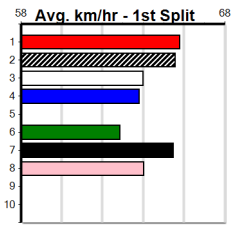

NOBLE PARK COMMUNITY CENTRE

10

9:22PM

(VIC time)

Distance: 515m, Race Type: Grade 5, Total Prizemoney: $8,785
1st: $5,900, 2nd: $1,820, 3rd: $915, 4th: $150

SHAYNA BALE (2) continues to get better with more racing and she should be able to clear the red early on. DEDALUS DIGGLE (1) is better than his past three runs and he will be strong in the run home. MOTION SENSOR (7) can come out running.

Watchdog Tips:

2 **1** **7** **8**

Bet:

Win 2