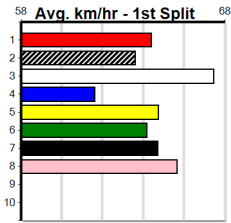

SPORTSBET NOBODY DOES IT EASIER

Distance: 515m, Race Type: Grade 5, Total Prizemoney: $8,785
1st: $5,900, 2nd: $1,820, 3rd: $915, 4th: $150

12
10:03PM
(VIC time)

BRONELLY STRIKER (7) was dominant when scoring here last time in a speedy 29.84 and he will prove hard to reel in again. NEED YOU NOW (6) is racing with confidence and he can settle on the speed. WILD JAZZ (8) should get a nice cart across.

Watchdog Tips: 7 6 8 5 Bet: Win 7

Table with 14 columns: Form, Box, Weight, Dist, Track, Date, Time, BON, Margin, 1st/2nd (Time), PIR, Checked, Comment, W/R, Split 1, S/P, Grade. Contains 10 race entries (1-10) with details on horses, trainers, and winning boxes.