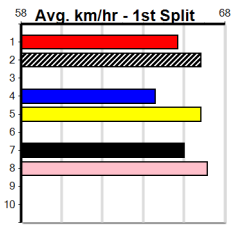

HARD STYLE RICO AT STUD

Distance: 595m, Race Type: Mixed 4/5, Total Prizemoney: $10,375
1st: $7,000, 2nd: $2,150, 3rd: $1,075, 4th: $150

4

7:07PM

(VIC time)

ASTON COSTELLO (8) has a great record here and he should assume control as they pass the post the 1st time. LUPINI MONELLI (1) was dominant here last week and she meets a similar line-up tonight. ROCK ME ROCCO (7) is racing with confidence.

Watchdog Tips:

8

1

7

2

Bet:

Win 8