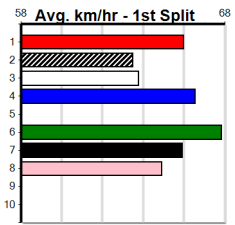

THANKS YVIE & HER GIRLS 10 YEARS

Distance: 595m, Race Type: Grade 5, Total Prizemoney: $10,095
1st: $6,800, 2nd: $2,095, 3rd: $1,050, 4th: $150

6

7:52PM

(VIC time)

FLED THE SCENE (4) was smartly placed here last week and he can go one better tonight.
PROFESSOR SNITCH (8) has the class edge and she just needs to find the rail in the early stages
of the race. DEWANA FERNANDO (8) is more than capable.

Watchdog Tips:

4 **8** **1** **3**

Bet:

Win 4