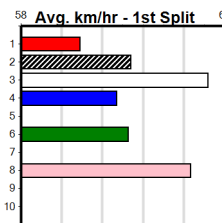

GRV VICBRED MAIDEN SERIES HT2

Distance: 450m, Race Type: Maiden Heat, Total Prizemoney: \$2,535

1st: \$1,680, 2nd: \$520, 3rd: \$260, 4th: \$75

2

5:14PM

(VIC time)

BLACK STATESMAN (3) led for a long way on debut and he will prove hard to reel in today. SAINT FINNIE (2) was far from disgraced here last time and she may be suited to this distance range. REBEL THINKER (4) has been impressive to date.