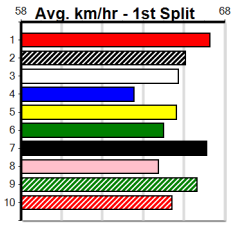

EDWARDS ELECTRICAL

Distance: 390m, Race Type: Mixed 4/5, Total Prizemoney: \$3,360
1st: \$2,250, 2nd: \$690, 3rd: \$345, 4th: \$75

9

7:40PM
(VIC time)

GRAND TOURER (7) returned to form with a top 23.14 Horsham win and he is ideally drawn out wide. RUBY'S DESIRE (1) has a good record here and she will be in the firing line throughout. SAINT MICK (8) is showing loads of potential.