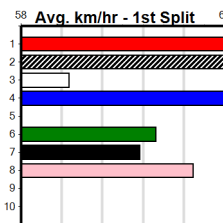

GRV VICBRED MAIDEN SERIES HT1

Distance: 450m, Race Type: Maiden Heat, Total Prizemoney: $2,535

1st: $1,680, 2nd: $520, 3rd: $260, 4th: $75

1

4:52PM
(VIC time)

The well bred MAGNUM RIOT (1) is a member of a strong kennel and he is sure to have plenty of support on debut. MEPUNGA ROCKY (4) is another well bred type and he should appreciate the empty draw outside. SET TO SIZZLE (8) has claims

Watchdog Tips: **1** **4** **8** **6** **Bet:** **Win 1**