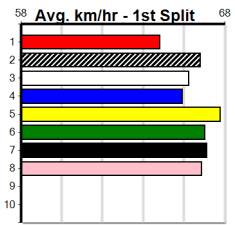

BROAD TREE CARE

Distance: 390m, Race Type: Free For All, Total Prizemoney: $3,360
1st: $2,250, 2nd: $690, 3rd: $345, 4th: $75

8

7:19PM

(VIC time)

GOT ATTITUDE (3) has a clear class edge over his rivals and he can assume control soon after box rise. BOROUGH BANKER (4) was a dominant 25.23 winner here and he can follow the three through early on. HUNTER RIOT (5) should fire fresh.

Watchdog Tips:

3

4

5

8

Bet:

Win 3