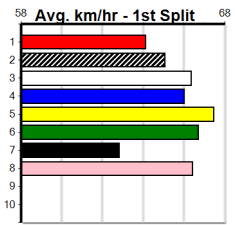

WANNON FUNCTION CENTRE

Distance: 450m, Race Type: Mixed 4/5, Total Prizemoney: $3,360
1st: $2,250, 2nd: $690, 3rd: $345, 4th: $75

6

6:38PM
(VIC time)

ALPHA ZULU (4) is one of the best in the business and he should be primed to fire fresh.
CRACKERJACK BULL (1) is a G1 winner and he can atone for his luckless run when resuming from a spell at Geelong. PACKHAM PRINCE (8) has solid claims.

Watchdog Tips: **4** **1** **8** **7** **Bet:** **Trifecta 4/1,7,8/1,5,7,8 ($10 - 111.11%)**