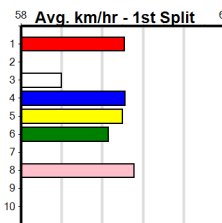

GRV VICBRED MAIDEN SERIES HT3

Distance: 450m, Race Type: Maiden Heat, Total Prizemoney: \$2,535

1st: \$1,680, 2nd: \$520, 3rd: \$260, 4th: \$75

3

5:37PM

(VIC time)

MAJOR FRANKY (2) is a well bred type and his dam produced the classy Top Payer. QUEEN AVENGER (5) was far from disgraced when placed on debut and she will continue to improve with more racing. REIKO BARBADOS (7) must be respected on debut.