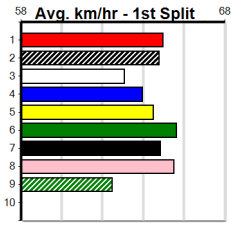

WOOD MOTORCYCLE & MOWER

Distance: 450m, Race Type: Grade 5, Total Prizemoney: \$2,925
1st: \$1,950, 2nd: \$600, 3rd: \$300, 4th: \$75

7

6:58PM

(VIC time)

FIREWORKS (8) was impressive at Geelong two runs back and she can go one better this time around. RUXTON FLAME (6) is racing with confidence and he will keep the pressure on from the outset. ASTON MALLE (1) will be strong in the run to the line