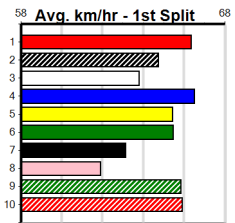

12

8:50PM

(VIC time)

SPORTSBET SET A DEPOSIT LIMIT

Distance: 390m, Race Type: Grade 5, Total Prizemoney: $2,925
1st: $1,950, 2nd: $600, 3rd: $300, 4th: $75

SIDE OF ICE (1) is drawn to hold the early lead and she is hard to get past when on the arm.
MORaine MARVEL (5) is better than his form indicates and he will find this easier than his most recent racing. BELAIR BRAE (2) must be respected

Watchdog Tips: 1 5 2 3 Bet: Win 1

Main table containing race details for 9 races (1-9). Each row includes horse number, name, trainer, jockey, weight, distance, track, date, time, odds, and other race statistics. Includes 'Winning Boxes' for each race.