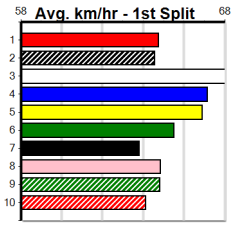

CASSIGN DESIGN

Distance: 390m, Race Type: Grade 5, Total Prizemoney: $2,925
1st: $1,950, 2nd: $600, 3rd: $300, 4th: $75

10

8:04PM

(VIC time)

EXPLOSIVE DEBT (1) is racing with confidence and he is drawn to make every post a winner.
TALCOTT BALE (4) is showing plenty of promise and he will turn up the heat in the middle stages.
HUNTSMAN (6) just needs some luck early on.

Watchdog Tips: **1** **4** **6** **2** **Bet:** **Win 1**