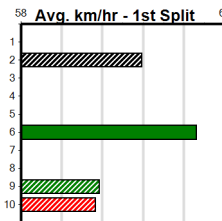

MERV JENNINGS SIGNS

Distance: 400m, Race Type: Maiden, Total Prizemoney: $2,535
1st: $1,680, 2nd: $520, 3rd: $260, 4th: $75

2

7:20PM
(VIC time)

HOLD THE ICE (1) is bred to have plenty of early speed and she would have been educated around this circuit. DUKE CABOOM (6) showed good early burn on debut and he will be better for the run. BEND YOUR EAR (2) just needs room early on.

Watchdog Tips: **1** **6** **2** **5** **Bet:** **Box Quinella 1,2,6 ($10 for 333.33%)**

Form	Box	Weight	Dist	Track	Date	Time	BON	Margin	1st/2nd (Time)	PIR	Checked	Comment	W/R	Split 1	S/P	Grade	
1	HOLD THE ICE (NSW)[M]											<i>Well bred, sure to have trialled here, go close</i>					
BK	B				Jul-21							KEYDRA					$3.60
Trainer: Craig Treherne (Lara) Owner(s): COMBEN FAMILY (SYN), R Comben, R Comben																	
<table border="1"> <thead> <tr><th colspan="8">Winning Boxes</th></tr> <tr><th>1</th><th>2</th><th>3</th><th>4</th><th>5</th><th>6</th><th>7</th><th>8</th></tr> </thead> <tbody> <tr><td>Prize</td><td></td><td></td><td></td><td></td><td>$0.00</td><td></td><td></td></tr> <tr><td>Best</td><td></td><td></td><td></td><td></td><td>FSH</td><td></td><td></td></tr> <tr><td>Starts</td><td></td><td></td><td></td><td></td><td>0-0-0-0</td><td></td><td></td></tr> <tr><td>Trk/Dst</td><td></td><td></td><td></td><td></td><td>0-0-0-0</td><td></td><td></td></tr> <tr><td>APM</td><td></td><td></td><td></td><td></td><td>$0</td><td></td><td></td></tr> </tbody> </table>																	
2	BEND YOUR EAR [M]				Feb-22							<i>Placed in four of seven, solid muster, threat</i>					
BK	D				FERNANDO BALE							TIME TO TALK					$4.20
Trainer: Martin Galea (Sunshine North) Owner(s): A Galea																	
<table border="1"> <thead> <tr><th colspan="8">Winning Boxes</th></tr> <tr><th>1</th><th>2</th><th>3</th><th>4</th><th>5</th><th>6</th><th>7</th><th>8</th></tr> </thead> <tbody> <tr><td>Prize</td><td></td><td></td><td></td><td></td><td>$1,460.00</td><td></td><td></td></tr> <tr><td>Best</td><td></td><td></td><td></td><td></td><td>NBT</td><td></td><td></td></tr> <tr><td>Starts</td><td></td><td></td><td></td><td></td><td>7-0-2-2</td><td></td><td></td></tr> <tr><td>Trk/Dst</td><td></td><td></td><td></td><td></td><td>3-0-0-2</td><td></td><td></td></tr> <tr><td>APM</td><td></td><td></td><td></td><td></td><td>$1064</td><td></td><td></td></tr> </tbody> </table>																	
3	SHE'S WIRED (SA)[M]				Sep-22							<i>Dam has produced some capable types, watch</i>					
BK	B				FERAL FRANKY							SWEET ON ME					$8.00
Trainer: Kylie Muscat (Ocean Grove) Owner(s): KEITHWEBSDALE (SYN), C Keith, C Websdale																	
<table border="1"> <thead> <tr><th colspan="8">Winning Boxes</th></tr> <tr><th>1</th><th>2</th><th>3</th><th>4</th><th>5</th><th>6</th><th>7</th><th>8</th></tr> </thead> <tbody> <tr><td>Prize</td><td></td><td></td><td></td><td></td><td>$0</td><td></td><td></td></tr> <tr><td>Best</td><td></td><td></td><td></td><td></td><td>FSH</td><td></td><td></td></tr> <tr><td>Starts</td><td></td><td></td><td></td><td></td><td>0-0-0-0</td><td></td><td></td></tr> <tr><td>Trk/Dst</td><td></td><td></td><td></td><td></td><td>0-0-0-0</td><td></td><td></td></tr> <tr><td>APM</td><td></td><td></td><td></td><td></td><td>$0</td><td></td><td></td></tr> </tbody> </table>																	
4	STARSEED [M]				Nov-22							<i>Bred to have early speed, watch betting moves</i>					
BK	B				EXPLOSIVE BOY							COCO NOVA					$9.00
Trainer: Simone Fisher (Lara) Owner(s): L Edgerton																	
<table border="1"> <thead> <tr><th colspan="8">Winning Boxes</th></tr> <tr><th>1</th><th>2</th><th>3</th><th>4</th><th>5</th><th>6</th><th>7</th><th>8</th></tr> </thead> <tbody> <tr><td>Prize</td><td></td><td></td><td></td><td></td><td>$0</td><td></td><td></td></tr> <tr><td>Best</td><td></td><td></td><td></td><td></td><td>FSH</td><td></td><td></td></tr> <tr><td>Starts</td><td></td><td></td><td></td><td></td><td>0-0-0-0</td><td></td><td></td></tr> <tr><td>Trk/Dst</td><td></td><td></td><td></td><td></td><td>0-0-0-0</td><td></td><td></td></tr> <tr><td>APM</td><td></td><td></td><td></td><td></td><td>$0</td><td></td><td></td></tr> </tbody> </table>																	
5	FABIO GIBLET [M]				Oct-22							<i>Well bred, in good hands, watch betting moves</i>					
F	D				FERAL FRANKY							HAPPY RUBY					$7.50
Trainer: Rebecca Gibbons (Avalon) Owner(s): R Gibbons																	
<table border="1"> <thead> <tr><th colspan="8">Winning Boxes</th></tr> <tr><th>1</th><th>2</th><th>3</th><th>4</th><th>5</th><th>6</th><th>7</th><th>8</th></tr> </thead> <tbody> <tr><td>Prize</td><td></td><td></td><td></td><td></td><td>$0</td><td></td><td></td></tr> <tr><td>Best</td><td></td><td></td><td></td><td></td><td>FSH</td><td></td><td></td></tr> <tr><td>Starts</td><td></td><td></td><td></td><td></td><td>0-0-0-0</td><td></td><td></td></tr> <tr><td>Trk/Dst</td><td></td><td></td><td></td><td></td><td>0-0-0-0</td><td></td><td></td></tr> <tr><td>APM</td><td></td><td></td><td></td><td></td><td>$0</td><td></td><td></td></tr> </tbody> </table>																	
6	DUKE CABOOM [M]				Oct-22							<i>Showed good early burn on debut, danger</i>					
BK	D				ASTON RUPEE							BOOM FOOT					$6.00
Trainer: Jordan Mcquillen (Lara) Owner(s): L Edgerton