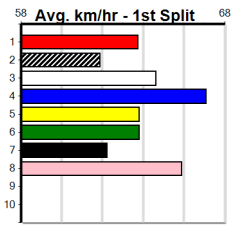

TOPCAT VIDEO PRODUCTIONS

Distance: 460m, Race Type: Grade 5, Total Prizemoney: $2,925
1st: $1,950, 2nd: $600, 3rd: $300, 4th: $75

7
8:54PM
(VIC time)

QUEST FOR MAGIC (4) is racing with great confidence and she can break up the field as they head through the first bend. WOLF MAN (2) comes here with strong WA form and he will be better for the run here last time. RESPECT ADVOCACY (3) has claims

Watchdog Tips: **4** **2** **3** **6** **Bet:** **Win 4**