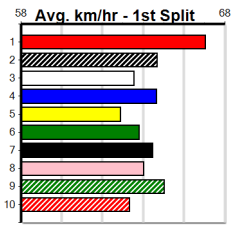

SPORTSBET HT3

Distance: 400m, Race Type: Mixed 6/7 Heat, Total Prizemoney: $2,925
1st: $1,950, 2nd: $600, 3rd: $300, 4th: $75

5

8:17PM
(VIC time)

DARTS NIGHT (6) was impressive at Warrnambool two runs back and a clean getaway can see her go one better. SICILY (4) went quick early in his maiden win here and he should be in the mix again. WINTER BALE (8) is suitably drawn out wide.

Watchdog Tips: **6** **4** **8** **5** **Bet:** **Box Quinella 4,6,8 ($10 for 333.33%)**