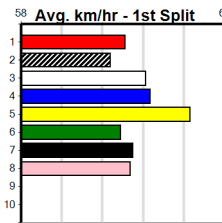

PARKER PUMPS

12

10:35PM

(VIC time)

Distance: 400m, Race Type: Grade 5, Total Prizemoney: \$2,925
1st: \$1,950, 2nd: \$600, 3rd: \$300, 4th: \$75

TIME TO PROPHET (8) was a top 22.73 winner here in April and he looks very well graded in this event. SUGAR BOWL ROSE (7) is racing with confidence and she can come out running at times. CANYA DREAM (4) has solid claims