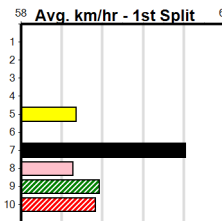

THE BECKLEY CENTRE GEELONG

Distance: 400m, Race Type: Maiden, Total Prizemoney: $2,535
1st: $1,680, 2nd: $520, 3rd: $260, 4th: $75

1
6:57PM
(VIC time)

MISS PATSY (7) was smartly placed here in her first prep and she should be primed to fire fresh.
BELLE RIOT (5) was well supported in her luckless debut run and she will be better for the run.
CIRCLE ROUND (8) should show some improvement.

Watchdog Tips: **7** **5** **8** **6** **Bet:** **Box Quinella 5,7,8 ($10 for 333.33%)**

Form	Box	Weight	Dist	Track	Date	Time	BON	Margin	1st/2nd (Time)	PIR	Checked	Comment	W/R	Split 1	S/P	Grade
1																
SCOOP THE LOOT [M] <i>Steady on debut, may need more time, tested</i>																
BK	D				Mar-22											
Trainer: Julie-anne Hopper (Werribee) $16.00																
ET (-)	31.1	300	HVL		03-Mar-24	17.57			0.01L	Trial	Cleared		M			
8th (7)	31.7	300	HVL	R1	12-May-24	17.92	16.66		12.00L	WILD VENUS	(17.10)		S/8		4.51	$7.00 M
Owner(s): J Hopper																
<table border="1" style="float: right;"> <thead> <tr><th colspan="8">Winning Boxes</th></tr> <tr><th>1</th><th>2</th><th>3</th><th>4</th><th>5</th><th>6</th><th>7</th><th>8</th></tr> </thead> <tbody> <tr><td>Prize</td><td></td><td></td><td></td><td></td><td></td><td></td><td></td></tr> <tr><td>Best</td><td></td><td></td><td></td><td></td><td></td><td></td><td></td></tr> <tr><td>Starts</td><td></td><td></td><td></td><td></td><td></td><td></td><td></td></tr> <tr><td>Trk/Dst</td><td></td><td></td><td></td><td></td><td></td><td></td><td></td></tr> <tr><td>APM</td><td></td><td></td><td></td><td></td><td></td><td></td><td></td></tr> </tbody> </table>																
2																
MORAINÉ ARCHIE [M] <i>Dam has produced some capable types</i>																
RF	D				Sep-21											
Trainer: Maureen Bloom (Mount Moriac) $10.00																
Owner(s): MORAINÉ (SYN), G Judd, S Judd																
<table border="1" style="float: right;"> <thead> <tr><th colspan="8">Winning Boxes</th></tr> <tr><th>1</th><th>2</th><th>3</th><th>4</th><th>5</th><th>6</th><th>7</th><th>8</th></tr> </thead> <tbody> <tr><td>Prize</td><td></td><td></td><td></td><td></td><td></td><td></td><td></td></tr> <tr><td>Best</td><td></td><td></td><td></td><td></td><td></td><td></td><td></td></tr> <tr><td>Starts</td><td></td><td></td><td></td><td></td><td></td><td></td><td></td></tr> <tr><td>Trk/Dst</td><td></td><td></td><td></td><td></td><td></td><td></td><td></td></tr> <tr><td>APM</td><td></td><td></td><td></td><td></td><td></td><td></td><td></td></tr> </tbody> </table>																
3																
DRAGONELLE [M] <i>Bred to have early speed, watch betting moves</i>																
BK	B				Nov-22											
Trainer: Jordan Mcquillen (Lara) $9.00																
Owner(s): L Edgerton																
<table border="1" style="float: right;"> <thead> <tr><th colspan="8">Winning Boxes</th></tr> <tr><th>1</th><th>2</th><th>3</th><th>4</th><th>5</th><th>6</th><th>7</th><th>8</th></tr> </thead> <tbody> <tr><td>Prize</td><td></td><td></td><td></td><td></td><td></td><td></td><td></td></tr> <tr><td>Best</td><td></td><td></td><td></td><td></td><td></td><td></td><td></td></tr> <tr><td>Starts</td><td></td><td></td><td></td><td></td><td></td><td></td><td></td></tr> <tr><td>Trk/Dst</td><td></td><td></td><td></td><td></td><td></td><td></td><td></td></tr> <tr><td>APM</td><td></td><td></td><td></td><td></td><td></td><td></td><td></td></tr> </tbody> </table>																
4																
ASTON GEIKO [M] <i>Well bred, trained locally, watch betting moves</i>																
BD	B				Oct-21											
Trainer: Craig Treherne (Lara) $6.00																
Owner(s): R Borda																
<table border="1" style="float: right;"> <thead> <tr><th colspan="8">Winning Boxes</th></tr> <tr><th>1</th><th>2</th><th>3</th><th>4</th><th>5</th><th>6</th><th>7</th><th>8</th></tr> </thead> <tbody> <tr><td>Prize</td><td></td><td></td><td></td><td></td><td></td><td></td><td></td></tr> <tr><td>Best</td><td></td><td></td><td></td><td></td><td></td><td></td><td></td></tr> <tr><td>Starts</td><td></td><td></td><td></td><td></td><td></td><td></td><td></td></tr> <tr><td>Trk/Dst</td><td></td><td></td><td></td><td></td><td></td><td></td><td></td></tr> <tr><td>APM</td><td></td><td></td><td></td><td></td><td></td><td></td><td></td></tr> </tbody> </table>																
5																
BELLE RIOT [M] <i>*** SCRATCHED ***</i>																
BK	B				Apr-22											
Trainer: Colin Bermingham (Mount Mercer) $4.00																
Owner(s): S Camden-bermingham