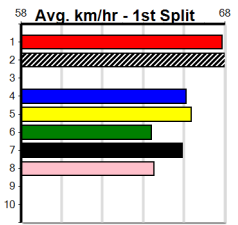

TTS ELECTRICS

Distance: 460m, Race Type: Mixed 4/5, Total Prizemoney: $3,360
1st: $2,250, 2nd: $690, 3rd: $345, 4th: $75

MASTER PABLO (3) comes here with enormous wraps from NZ and he is expected to fire fresh.
BERNIE BURROW (2) has blistering early speed and he will make his kennel mate work hard
throughout. MEPUNGA OLLIE (1) is more than capable.

Watchdog Tips:

3

2

1

6

Bet:

Win 3