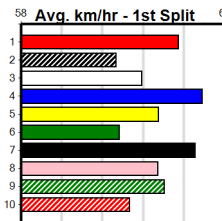

SPORTSBET HT2

Distance: 400m, Race Type: Mixed 6/7 Heat, Total Prizemoney: $2,925
1st: $1,950, 2nd: $600, 3rd: $300, 4th: $75

4

7:57PM

(VIC time)

HOVLAND (8) can be a tad hard to follow but he has a V8 engine and he is drawn to get all the breaks. IF HE COULD (5) is a promising speedster and he just needs a little room early on. GOLD BENZ (7) can settle on the speed.

Watchdog Tips: 8 5 7 4 **Bet:** Win 8