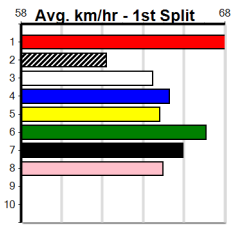

Geelong

GEELONG PRINTING

Distance: 400m, Race Type: Mixed 4/5, Total Prizemoney: \$3,360
1st: \$2,250, 2nd: \$690, 3rd: \$345, 4th: \$75

10

9:54PM

(VIC time)

GUNAI BOLD (8) has a wonderful strike rate and he turned in a big performance to score two runs back. AUGUSTUS FINCH (1) was dominant at Shepparton two runs back and he will be on the pace throughout. BUN VOLCANO (5) is racing with confidence.