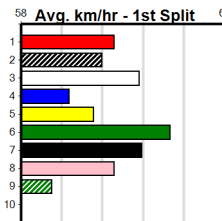

TTS ELECTRICS

Distance: 460m, Race Type: Mixed 4/5, Total Prizemoney: \$3,360
1st: \$2,250, 2nd: \$690, 3rd: \$345, 4th: \$75

MASTER PABLO (3) comes here with enormous wraps from NZ and he is expected to fire fresh.
BERNIE BURROW (2) has blistering early speed and he will make his kennel mate work hard
throughout. MEPUNGA OLLIE (1) is more than capable.

DOWNLOAD THE WATCHDOG APP

Distance: 460m, Race Type: Mixed 6/7, Total Prizemoney: \$2,925
1st: \$1,950, 2nd: \$600, 3rd: \$300, 4th: \$75

9

9:33PM
(VIC time)

JENNY BALE (6) is normally very reliable at box rise and she looks very well graded in this event.
KING ETHERNAL (8) is a powerful type and he will get plenty of room in the early stages. PLAY THE MUSIC (3) is an improving type.