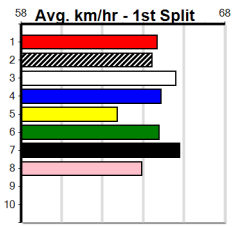

Geelong

NP ELECTRICAL

Distance: 400m, Race Type: Grade 5, Total Prizemoney: $2,925
1st: $1,950, 2nd: $600, 3rd: $300, 4th: $75

11

10:14PM

(VIC time)

PALTROW BALE (1) should have enough pace to hold the early lead and they will have to carve out time to reel her in. MEPUNGA TULLY (3) is a promising speedster and she will dial up the pressure mid race. MATCHING MOTORS (2) has claims

Watchdog Tips:

1

3

2

7

Bet:

Win 1