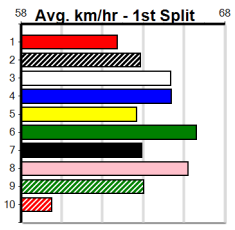

Geelong

SPORTSBET HT1

Distance: 400m, Race Type: Mixed 6/7 Heat, Total Prizemoney: $2,925
1st: $1,950, 2nd: $600, 3rd: $300, 4th: $75

3

7:39PM

(VIC time)

BOMBSHELL BANJO (6) was a dominant 22.83 debut winner here and a clear run early can see her score again. SUDOKU CARMELLO (4) sizzled early in his maiden win here and he is expected to fire fresh. I'M BOSSY (5) has solid claims

Watchdog Tips: 6 4 5 2

Bet:

Win 6