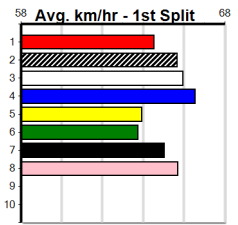

ENG BAL 2024-06-16

ENG BAL 2024-06-16

MILLERS MUZZLES

Distance: 400m, Race Type: Grade 5, Total Prizemoney: \$2,925
1st: \$1,950, 2nd: \$600, 3rd: \$300, 4th: \$75

6

8:36PM
(VIC time)

ALL POWER (7) is armed with electrifying pace once balanced and he will be carving out time on the arm. TINKER PETE (8) has a good record here and he will get plenty of room to move early. ASTON COOPER (2) may be value