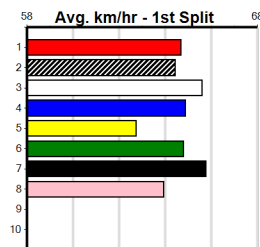

NP ELECTRICAL

Distance: 400m, Race Type: Grade 5, Total Prizemoney: $2,925
1st: $1,950, 2nd: $600, 3rd: $300, 4th: $75

PALTROW BALE (1) should have enough pace to hold the early lead and they will have to carve out time to reel her in. MEPUNGA TULLY (3) is a promising speedster and she will dial up the pressure mid race. MATCHING MOTORS (2) has claims

Watchdog Tips: 1 3 2 7 **Bet:** Win 1

1

PALTROW BALE (NSW)[5] **$2.80**

WBK Bitch Oct-21

Owner(s): B Wheeler Sire: NEED MY MONEYNOW Dam: DYNA GERTIE

Trainer: Daniel Gibbons (Avalon)

Winning Distances: < 300m (0) 300 - 399m (5) 400 - 499m (1) 500 - 599m (0) 600 - 699m (0) > 700m (0)

Winning Weights: 25.8(1) 25.9(1) 26.0(1) 26.1(1) 26.4(1) 26.7(1)

Rank	Age	Sex	Color	DOB	Time	Margin	1st/2nd (Time)	PIR	Checked	Comment	WR	Split 1	S/P	Grade
7th	(5)	26.8	425	BEN	R12	22-Mar-24	24.79	23.47	13.00	LOOKS LIKE MAGIC (23.91)	M/877	. . . . .	6.76	$11.30 X45
4th	(8)	26.2	425	BEN	R10	26-Apr-24	24.19	23.85	2.75L	UNCLE ROSCO (24.00)	M/433	. . . . .	6.61	$6.30 X45
2nd	(3)	25.9	425	BEN	R11	03-May-24	24.23	23.69	3.25L	BRUCE'S SHOUT (24.01)	M/322	. . . . .	6.58	$8.40 X45
2nd	(6)	25.8	390	BAL	R11	08-May-24	22.08	22.06	0.50L	AYIA NEIGHBOUR (22.06)	M/22	. . . . .	8.47	$30.20 X45
6th	(5)	26.2	400	WGL	R10	14-May-24	23.19	22.61	3.75L	HARD ON ME (22.93)	M/76	. . . . .	8.70	$11.80 X45
2nd	(1)	26.1	425	BEN	R7	24-May-24	23.97	23.90	0.75L	INFRARED RAYS (23.93)	M/111	. . . . .	6.53	$2.00 X45
5th	(7)	26.3	395	TRA	R7	29-May-24	22.55	22.23	4.75L	EARLY BOY (22.23)	M/755	. . . . .	3.84	$10.90 X45
3rd	(4)	26.3	350	TRA	R12	07-Jun-24	20.18	19.65	8.00L	ROYAL MINT (19.65)	M/78	. . . . .	6.82	$5.00 X45

Last 3 wins NOT included above

1st	(2)	25.8	390	WBL	R11	18-Jan-24	22.13	22.09	3.25L	LEE LEE CABANG (22.35)	Q/11	. . . . .	8.54	$1.40 5
1st	(1)	26.0	390	WBL	R9	01-Feb-24	22.19	22.03	0.10L	DESCRIPTION (22.19)	M/44	. . . . .	8.69	$5.90 X45
1st	(5)	26.1	390	SHP	R11	17-Feb-24	22.24	21.84	0.10L	KATONI (22.24)	M/21	. . . . .	8.35	$6.90 5

Box History

Bx	1st	2nd	3rd	4th	5th	6th	7th	8th
1	2	1	1	1				
2	1							
3	1	2	1	1	1			
4			1					
5	1					2	1	
6		1			1			
7		1	2	1				
8	1			1				

Prize Best Starts Trk/Dts APM: $15745.00, 22.48(3)-2/1/24, 25-6-5-4, 3-1-0-1, 7450

2

MATCHING MOTORS [5] **$8.00**

BD Dog Mar-22

Owner(s): K Osborne Sire: FERNANDO BALE Dam: ANASTASIA

Trainer: Anthony Azzopardi (Rowsley)

Winning Distances: < 300m (0) 300 - 399m (0) 400 - 499m (3) 500 - 599m (0) 600 - 699m (0) > 700m (0)

Winning Weights: 29.7(2) 29.8(1)

Rank	Age	Sex	Color	DOB	Time	Margin	1st/2nd (Time)	PIR	Checked	Comment	WR	Split 1	S/P	Grade
3rd	(4)	29.3	435	SLE	R3	19-Nov-23	24.69	24.26	3.00L	HOVLAND (24.48)	M/233	. . . . .	5.24	$10.10 MF
3rd	(1)	29.8	425	BEN	R1	24-Nov-23	24.17	23.68	5.00L	TAT LEAH (23.83)	M/223	. . . . .	6.59	$1.60 M
1st	(8)	29.7	425	BEN	R1	01-Dec-23	23.85	23.49	1.25L	ANACONDA RIOT (23.93)	M/111	. . . . .	6.51	$1.50 M
1st	(7)	29.7	425	BEN	R9	08-Dec-23	23.94	23.67	5.50L	DIVA DAVINA (24.30)	M/111	. . . . .	6.55	$1.80 X67
6th	(2)	29.5	435	SLE	R2	17-Dec-23	25.12	24.09	7.50L	BATTLE OF WILL (24.59)	M/366	. . . . .	5.17	$3.30 RWH
1st	(8)	29.8	425	BEN	R3	29-Dec-23	23.78	23.64	4.00L	ANOTHER HOUDINI (24.06)	M/311	. . . . .	6.46	$1.60 RWH
3rd	(7)	29.9	425	BEN	R2	05-Jan-24	23.72	23.49	2.50L	TATTOOED (23.55)	M/333	. . . . .	6.55	$3.20 RWF
8th	(3)	30.6	390	SHP	R10	27-May-24	22.48	21.84	6.50L	ASTON PING (22.05)	M/88	. . . . .	9.09	$5.30 5

Last 3 wins NOT included above

1			1											
2						1								
3														1
4			1											
5														
6														
7	1		1											
8	2	1												

Prize Best Starts Trk/Dts APM: $8455.00, FSH, 9-3-1-3, 0-0-0-0, 2190

Box History

Bx	1st	2nd	3rd	4th	5th	6th	7th	8th
1				1				
2						1		
3								1
4			1					
5								
6								
7	1		1					
8	2	1