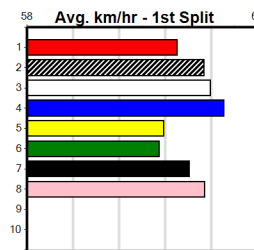

MILLERS MUZZLES

Distance: 400m, Race Type: Grade 5, Total Prizemoney: $2,925
1st: $1,950, 2nd: $600, 3rd: $300, 4th: $75

ALL POWER (7) is armed with electrifying pace once balanced and he will be carving out time on the arm. TINKER PETE (8) has a good record here and he will get plenty of room to move early. ASTON COOPER (2) may be value

Watchdog Tips: 7 8 2 1 Bet: Win 7

KENTUCKY GUS [5] Hit or miss early but has good muster, respect $8.00
Owner(s): C Gorgioski
Sire: HARD STYLE RICO Dam: AYIA SOPHIA
Trainer: Jeff Gorgioski (Stanhope)
Winning Distances: < 300m (0) 300 - 399m (5) 400 - 499m (1) 500 - 599m (0) 600 - 699m (0) > 700m (0)
Box History table and race results.

ASTON COOPER [5] No luck of late, has the talent, can threaten $10.00
Owner(s): R Borda
Sire: ASTON DEE BEE Dam: ASTON CHA CHA
Trainer: Darryl Fullerton (Long Gully)
Winning Distances: < 300m (0) 300 - 399m (10) 400 - 499m (2) 500 - 599m (0) 600 - 699m (0) > 700m (0)
Box History table and race results.

KATONI (SA)[5] Find this harder than his recent racing, tested $21.00
Owner(s): D Petersen
Sire: MAGIC SPRITE Dam: MAJESTIC TALE
Trainer: Aroha Hemingway (Rochester)
Winning Distances: < 300m (0) 300 - 399m (11) 400 - 499m (10) 500 - 599m (0) 600 - 699m (0) > 700m (0)
Box History table and race results.

DUCHESS GEORGIA [5] In form but rises in class, prefer to watch $12.00
Owner(s): BCTC (SYN), B Brooks, D Dalton
Sire: BERNARDO Dam: SUFFRAGETTE
Trainer: Darren Fisher (Lara)
Winning Distances: < 300m (0) 300 - 399m (2) 400 - 499m (3) 500 - 599m (0) 600 - 699m (0) > 700m (0)
Box History table and race results.

SHAKA BIG TONKS [5] Can miss the kick, pace out wide is a worry, place $10.00
Owner(s): D Bewley
Sire: DYNA VILLA Dam: GAZER BALE
Trainer: Debbie Bewley (Pentland Hills)
Winning Distances: < 300m (0) 300 - 399m (2) 400 - 499m (20) 500 - 599m (0) 600 - 699m (0) > 700m (0)
Box History table and race results.