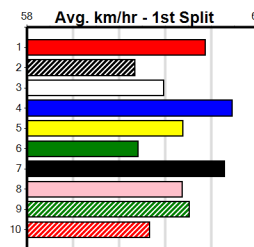

SPORTSBET HT2

Distance: 400m, Race Type: Mixed 6/7 Heat, Total Prizemoney: $2,925
1st: $1,950, 2nd: $600, 3rd: $300, 4th: $75

HOVLAND (8) can be a tad hard to follow but he has a V8 engine and he is drawn to get all the breaks. IF HE COULD (5) is a promising speedster and he just needs a little room early on. GOLD BENZ (7) can settle on the speed.

Watchdog Tips: 8 5 7 4 Bet: Win 8

RAPIDFIRE MORRIS [7] Capable but prefer out wide, place preferred $4.60
Owner(s): Just for us (SYN), B Hare, C Allen
Sire: FABREGAS Dam: WYNBURN LUCIFER
Trainer: Brett Hare (Greendale)
Box History table and Prize Best details.

ZIPPING GRANDE (NSW)[7] Lacking confidence, can miss the kick, next time $21.00
Owner(s): Hallinan Hallinan (SYN), M Hallinan, F Hallinan
Sire: AUSSIE INFRARED Dam: ZIPPING MEG
Trainer: Keith Lloyd (Anakie)
Box History table and Prize Best details.

BLACKPOOL TRIP [6] Shows promise but rises in class, prefer others $10.00
Owner(s): A Kenyon
Sire: ASTON RUPEE Dam: LOCHINVAR ADORE
Trainer: Adrian Kenyon (Lara)
Box History table and Prize Best details.

BIG SOLOMONA [7] Can burn early but may get tired, still respect $8.00
Owner(s): FISHOUNDS (SYN), D Fisher, S Fisher
Sire: HOUDINI BOY Dam: ELUSIVE ANAKE
Trainer: Darren Fisher (Lara)
Box History table and Prize Best details.

IF HE COULD [6] Tough draw but is a nice prospect, main danger $3.60
Owner(s): J Hopper
Sire: MY REDEEMER Dam: HEADSPACE
Trainer: Julie-anne Hopper (Werribee)
Box History table and Prize Best details.