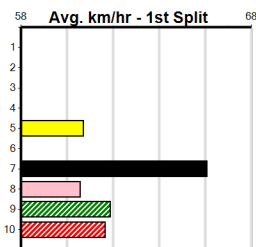

THE BECKLEY CENTRE GEELONG

Distance: 400m, Race Type: Maiden, Total Prizemoney: $2,535
1st: $1,680, 2nd: $520, 3rd: $260, 4th: $75

MISS PATSY (7) was smartly placed here in her first prep and she should be primed to fire fresh.
BELLE RIOT (5) was well supported in her luckless debut run and she will be better for the run.
CIRCLE ROUND (8) should show some improvement.

Watchdog Tips: **7** **5** **8** **6** **Bet:** Box Quinella 5,7,8 ($10 for 333.33%)

Form Box	Wgt	Dist	Track	Date	Time	BON	Margin	1st/2nd (Time)	PIR	Checked	Comment	W/R	Split 1	S/P	Grade		
1	SCOOP THE LOOT [M] Steady on debut, may need more time, tested $16.00																
	BK	Dog		Mar-22													
	Sire: MY REDEEMER		Dam: HEADSPACE		Trainer: Julie-anne Hopper (Werribee)												
	Owner(s): J Hopper																
	Winning Distances: < 300m (0) 300 - 399m (0) 400 - 499m (0) 500 - 599m (0) 600 - 699m (0) > 700m (0)																
	Winning Weights:																
	ET (-)	31.1	300	HVL	03-Mar-24	17.57		0.01L	Trial Cleared	M		1of1				ET	
	8th (7)	31.7	300	HVL	12-May-24	17.92	16.66	12.00	WILD VENUS (17.10)	S/8				4.51	$7.00	M	
	Last 3 wins NOT included above																
	<table border="1"> <thead> <tr> <th>Bx</th> <th>1st</th> <th>2nd</th> <th>3rd</th> <th>4th</th> <th>5th</th> <th>6th</th> <th>7th</th> <th>8th</th> </tr> </thead> <tbody> <tr><td>1</td><td></td><td></td><td></td><td></td><td></td><td></td><td></td><td></td></tr> <tr><td>2</td><td></td><td></td><td></td><td></td><td></td><td></td><td></td><td></td></tr> <tr><td>3</td><td></td><td></td><td></td><td></td><td></td><td></td><td></td><td></td></tr> <tr><td>4</td><td></td><td></td><td></td><td></td><td></td><td></td><td></td><td></td></tr> <tr><td>5</td><td></td><td></td><td></td><td></td><td></td><td></td><td></td><td></td></tr> <tr><td>6</td><td></td><td></td><td></td><td></td><td></td><td></td><td></td><td></td></tr> <tr><td>7</td><td></td><td></td><td></td><td></td><td></td><td></td><td></td><td>1</td></tr> <tr><td>8</td><td></td><td></td><td></td><td></td><td></td><td></td><td></td><td></td></tr> <tr> <td>Prize Best</td> <td></td> <td></td> <td></td> <td></td> <td></td> <td></td> <td></td> <td>$0.00</td> </tr> <tr> <td>Starts</td> <td></td> <td></td> <td></td> <td></td> <td></td> <td></td> <td></td> <td>FSH</td> </tr> <tr> <td>Trk/Dts</td> <td></td> <td></td> <td></td> <td></td> <td></td> <td></td> <td></td> <td>1-0-0-0</td> </tr> <tr> <td>APM</td> <td></td> <td></td> <td></td> <td></td> <td></td> <td></td> <td></td> <td>0-0-0-0</td> </tr> </tbody> </table>																
2	MORAINE ARCHIE [M] Dam has produced some capable types $10.00																
	RF	Dog		Sep-21													
	Sire: HOOKED ON SCOTCH		Dam: RADIO SILENT		Trainer: Maureen Bloom (Mount Moriac)												
	Owner(s): MORaine (SYN), G Judd, S Judd																
	Winning Distances: < 300m (0) 300 - 399m (0) 400 - 499m (0) 500 - 599m (0) 600 - 699m (0) > 700m (0)																
	Winning Weights:																
	Last 3 wins NOT included above																
	<table border="1"> <thead> <tr> <th>Bx</th> <th>1st</th> <th>2nd</th> <th>3rd</th> <th>4th</th> <th>5th</th> <th>6th</th> <th>7th</th> <th>8th</th> </tr> </thead> <tbody> <tr><td>1</td><td></td><td></td><td></td><td></td><td></td><td></td><td></td><td></td></tr> <tr><td>2</td><td></td><td></td><td></td><td></td><td></td><td></td><td></td><td></td></tr> <tr><td>3</td><td></td><td></td><td></td><td></td><td></td><td></td><td></td><td></td></tr> <tr><td>4</td><td></td><td></td><td></td><td></td><td></td><td></td><td></td><td></td></tr> <tr><td>5</td><td></td><td></td><td></td><td></td><td></td><td></td><td></td><td></td></tr> <tr><td>6</td><td></td><td></td><td></td><td></td><td></td><td></td><td></td><td></td></tr> <tr><td>7</td><td></td><td></td><td></td><td></td><td></td><td></td><td></td><td></td></tr> <tr><td>8</td><td></td><td></td><td></td><td></td><td></td><td></td><td></td><td></td></tr> <tr> <td>Prize Best</td> <td></td> <td></td> <td></td> <td></td> <td></td> <td></td> <td></td> <td>$0.00</td> </tr> <tr> <td>Starts</td> <td></td> <td></td> <td></td> <td></td> <td></td> <td></td> <td></td> <td>FSH</td> </tr> <tr> <td>Trk/Dts</td> <td></td> <td></td> <td></td> <td></td> <td></td> <td></td> <td></td> <td>0-0-0-0</td> </tr> <tr> <td>APM</td> <td></td> <td></td> <td></td> <td></td> <td></td> <td></td> <td></td> <td>0-0-0-0</td> </tr> </tbody> </table>																
	3	DRAGONELLE [M] Bred to have early speed, watch betting moves $9.00															
		BK	Bitch		Nov-22												
Sire: EXPLOSIVE BOY		Dam: COCO NOVA		Trainer: Jordan Mcquillen (Lara)													
Owner(s): L Edgerton																	
Winning Distances: < 300m (0) 300 - 399m (0) 400 - 499m (0) 500 - 599m (0) 600 - 699m (0) > 700m (0)																	
Winning Weights:																	
Last 3 wins NOT included above