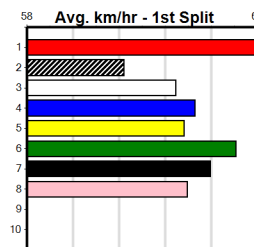

GEELONG PRINTING

Distance: 400m, Race Type: Mixed 4/5, Total Prizemoney: $3,360
1st: $2,250, 2nd: $690, 3rd: $345, 4th: $75

GUNAI BOLD (8) has a wonderful strike rate and he turned in a big performance to score two runs back. AUGUSTUS FINCH (1) was dominant at Shepparton two runs back and he will be on the pace throughout. BUN VOLCANO (5) is racing with confidence.

Watchdog Tips: **8** **1** **5** **4** **Bet:** **Win 8**

1

AUGUSTUS FINCH (QLD)[5] **Dominant winner two runs back, main danger** **$3.40**

BD Dog **Dec-21** Sire: **WHISKEY RIOT** Dam: **FLYING SEPTEMBER** Trainer: **Anthony Azzopardi (Rowsley)**

Owner(s): **Team Smartee's (SYN), M Vincent, S Nothdurft**

Winning Distances: **< 300m (0) 300 - 399m (6) 400 - 499m (0) 500 - 599m (1) 600 - 699m (0) > 700m (0)**

Winning Weights: **30.8(1) 30.9(2) 31.0(2) 31.3(1) 31.4(1)**

Run	Box	Wgt	Dist	Track	Date	Time	BOB	Margin	1st/2nd (Time)	PIR	Checked	Comment	WR	Split 1	S/P	Grade
3rd (6)	30.9	331	BGC	R10	31-Dec-23	19.33	19.02	2.00L	TILER'S ORPHAN (19.19)	4	4			7.25	$2.25	5
1st (8)	30.9	395	BGC	R5	03-Jan-24	22.85	22.61	1.00L	GRACE IS ACE (22.92)	2	2			10.64	$1.80	5H
2nd (4)	31.1	395	BGC	R6	10-Jan-24	23.12	22.73	4.25L	TITAN RHEA (22.81)	3	3			10.73	$2.90	5F
1st (2)	30.9	520	BGC	R3	22-Jan-24	30.32	30.11	3.5L	CANYA CHARM (30.56)	11	11			5.58	$2.70	NMW
2nd (3)	30.9	520	BGC	R5	29-Jan-24	30.33	30.04	2.00L	CANYA CHARM (30.18)	22	22			5.58	$5.00	NMW
3rd (7)	31.1	390	SHP	R3	30-May-24	22.29	22.02	4.00L	LAMIA MILA (22.02)	M/53	.	.	.	8.46	$13.80	X45
1st (2)	31.3	390	SHP	R7	27-May-24	21.84	21.84	3.5L	CINNABAR ICON (22.07)	Q/11	.	SW	.	8.32	$2.20	X45
3rd (4)	30.8	425	BEN	R10	31-May-24	24.00	23.72	4.25L	NEVER ANY DOUBT (23.72)	M/122	.	.	.	6.53	$1.90	X45

Last 3 wins NOT included above

1st (8)	30.8	395	BGC	R3	08-Nov-23	22.63	22.63	7.00L	OBLIGING BILL (23.13)	1	1			10.46	$2.40	NNP
1st (1)	31.4	395	BGC	R7	10-Dec-23	22.68	22.66	1.00L	FEEL THE BEAT (22.76)	1	1			10.48	$3.00	O
1st (5)	31.0	395	BGC	R11	27-Dec-23	22.59	22.48	2.50L	NORTH STAR (22.77)	2	2			10.56	$2.60	5

Box History

Bx	1st	2nd	3rd	4th	5th	6th	7th	8th
1	1	1	1					
2	2							
3	1	1						
4		2	1					
5	1							
6			1	1				
7			1		1			
8	2		2					

Prize Best $25645.00
Starts FSH
Trk/Dts 20-7-4-7
APM 0-0-0-0
9623