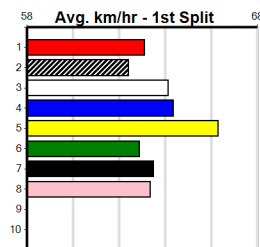

# PARKER PUMPS

Distance: 400m, Race Type: Grade 5, Total Prizemoney: \$2,925  
1st: \$1,950, 2nd: \$600, 3rd: \$300, 4th: \$75

TIME TO PROPHET (8) was a top 22.73 winner here in April and he looks very well graded in this event. SUGAR BOWL ROSE (7) is racing with confidence and she can come out running at times. CANYA DREAM (4) has solid claims