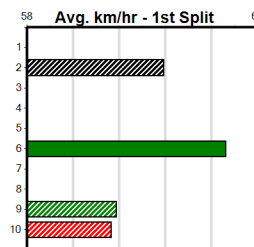

MERV JENNINGS SIGNS

Distance: 400m, Race Type: Maiden, Total Prizemoney: $2,535
1st: $1,680, 2nd: $520, 3rd: $260, 4th: $75

HOLD THE ICE (1) is bred to have plenty of early speed and she would have been educated around this circuit. DUKE CABOOM (6) showed good early burn on debut and he will be better for the run. BEND YOUR EAR (2) just needs room early on.

Watchdog Tips: **1** **6** **2** **5** **Bet:** Box Quinella 1,2,6 ($10 for 333.33%)

Form Box	Wgt	Dist	Track	Date	Time	BON	Margin	1st/2nd (Time)	PIR	Checked	Comment	WR	Split 1	S/P	Grade
1	HOLD THE ICE (NSW)[M] Well bred, sure to have trialled here, go close $3.60														
	BK	Bitch		Jul-21											
	Sire: HOOKED ON SCOTCH Dam: KEYDRA														
	Owner(s): COMBEN FAMILY (SYN), R Comben, R Comben														
	Trainer: Craig Treherne (Lara)														
	Winning Distances: < 300m (0) 300 - 399m (0) 400 - 499m (0) 500 - 599m (0) 600 - 699m (0) > 700m (0)														
	Winning Weights:														
	Box History														
	Last 3 wins NOT included above														
	Prize Best Starts Trk/Dts APM														
2	BEND YOUR EAR [M] Placed in four of seven, solid muster, threat $4.20														
	BK	Dog		Feb-22											
	Sire: FERNANDO BALE Dam: TIME TO TALK														
	Owner(s): A Galea														
	Trainer: Martin Galea (Sunshine North)														
	Winning Distances: < 300m (0) 300 - 399m (0) 400 - 499m (0) 500 - 599m (0) 600 - 699m (0) > 700m (0)														
	Winning Weights:														
	Box History														
	Last 3 wins NOT included above														
	Prize Best Starts Trk/Dts APM														
3	SHE'S WIRED (SA)[M] Dam has produced some capable types, watch $8.00														
	BK	Bitch		Sep-22											
	Sire: FERAL FRANKY Dam: SWEET ON ME														
	Owner(s): KEITHWEBSDALE (SYN), C Keith, C Websdale														
	Trainer: Kylie Muscat (Ocean Grove)														
	Winning Distances: < 300m (0) 300 - 399m (0) 400 - 499m (0) 500 - 599m (0) 600 - 699m (0) > 700m (0)														
	Winning Weights:														
	Box History														
	Last 3 wins NOT included above														
	Prize Best Starts Trk/Dts APM														
4	STARSEED [M] Bred to have early speed, watch betting moves $9.00														
	BK	Bitch		Nov-22											
	Sire: EXPLOSIVE BOY Dam: COCO NOVA														
	Owner(s): L Edgerton														
	Trainer: Simone Fisher (Lara)														
	Winning Distances: < 300m (0) 300 - 399m (0) 400 - 499m (0) 500 - 599m (0) 600 - 699m (0) > 700m (0)														
	Winning Weights:														
	Box History														
	Last 3 wins NOT included above														
	Prize Best Starts Trk/Dts APM														
5	FABIO GIBLET [M] Well bred, in good hands, watch betting moves $7.50														
	F	Dog		Oct-22											
	Sire: FERAL FRANKY Dam: HAPPY RUBY														
	Owner(s): R Gibbons														
	Trainer: Rebecca Gibbons (Avalon)														
	Winning Distances: < 300m (0) 300 - 399m (0) 400 - 499m (0) 500 - 599m (0) 600 - 699m (0) > 700m (0)														
	Winning Weights:														
	Box History														
	Last 3 wins NOT included above														
	Prize Best Starts Trk/Dts APM