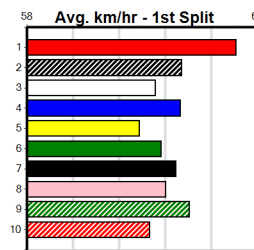

SPORTSBET HT3

Distance: 400m, Race Type: Mixed 6/7 Heat, Total Prizemoney: $2,925
1st: $1,950, 2nd: $600, 3rd: $300, 4th: $75

DARTS NIGHT (6) was impressive at Warrnambool two runs back and a clean getaway can see her go one better. SICILY (4) went quick early in his maiden win here and he should be in the mix again. WINTER BALE (8) is suitably drawn out wide.

Watchdog Tips: **6** **4** **8** **5** **Bet:** Box Quinella 4,6,8 ($10 for 333.33%)

1

SUN IN CUBA [6] ***** SCRATCHED ***** **$8.00**

BK Bitch Feb-22 Sire: FERNANDO BALE Dam: TIME TO TALK

Owner(s): A Galea
Trainer: Angela Galea (Sunshine North)

Winning Distances: < 300m (0) 300 - 399m (1) 400 - 499m (1) 500 - 599m (0) 600 - 699m (0) > 700m (0)

Winning Weights: 28.3(1) 28.4(1)

Run	Dist	Wgt	Track	Date	Time	BOB	Margin	1st/2nd (Time)	PIR	Checked	Comment	WR	Split 1	S/P	Grade
5th (5)	28.7	400	GEL	R9	29-Mar-24	23.40	22.41	8.50L MYRNIONG STITCH (22.81)	M/56	.	.	.	8.78	$4.50	X67
2nd (7)	28.5	400	GEL	R2	05-Apr-24	22.93	22.48	4.75L MEPUNGA TULLY (22.61)	M/22	.	.	.	8.49	$15.40	X67
1st (1)	28.4	425	BEN	R2	12-Apr-24	23.98	23.73	2.50L IF HE COULD (24.15)	M/111	.	.	.	6.50	$8.00	X67
2nd (6)	28.6	425	BEN	R9	19-Apr-24	24.39	23.70	0.25L GAS LANTERN (24.38)	S/642	.	.	.	6.67	$4.50	RW
5th (5)	28.8	425	BEN	R9	26-Apr-24	24.47	23.85	5.00L NOCTILUCENT (24.12)	M/776	.	.	.	6.78	$5.30	6G
2nd (6)	29.0	350	HVL	R9	05-May-24	19.49	19.09	1.75L SUMMER KOBIE (19.39)	M/3	.	.	.	6.55	$2.30	X67H
4th (4)	28.9	350	HVL	R3	12-May-24	19.80	19.33	4.25L HIGH END CASH (19.50)	S/2	.	.	.	6.59	$9.30	X67F
2nd (6)	29.4	300	HVL	R9	09-Jun-24	16.93	16.75	2.50L SWIFTY GIRL (16.75)	M/5	.	.	.	4.03	$1.90	RW

Last 3 wins NOT included above

Run	Dist	Wgt	Track	Date	Time	BOB	Margin	1st/2nd (Time)	PIR	Checked	Comment	WR	Split 1	S/P	Grade
1st (8)	28.3	300	HVL	R3	25-Feb-24	16.85	16.27	1.25L RAPIDFIRE MORRIS (16.93)	M/3	.	.	.	4.04	$2.20	MH

Box History

Bx	1st	2nd	3rd	4th	5th	6th	7th	8th
1	1							
2		1		1				
3			1					
4		1		1				
5					2			
6		3						
7	1							
8	1	1						

Prize Best Starts Trk/Dts APM

$8235.00 NBT 17-2-7-1 4-0-2-0 5280