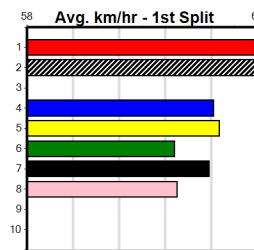

TTS ELECTRICS

Distance: 460m, Race Type: Mixed 4/5, Total Prizemoney: $3,360
1st: $2,250, 2nd: $690, 3rd: $345, 4th: $75

MASTER PABLO (3) comes here with enormous wraps from NZ and he is expected to fire fresh.
BERNIE BURROW (2) has blistering early speed and he will make his kennel mate work hard throughout. MEPUNGA OLLIE (1) is more than capable.

Watchdog Tips: 3 2 1 6 Bet: Win 3

Form Box Wgt Dist Track Date Time BON Margin 1st/2nd (Time) PIR Checked Comment W/R Split 1 S/P Grade

MEPUNGA OLLIE [5] Better for the run when resuming, can threaten $10.00
Owner(s): B Smith
Winning Distances: < 300m (0) 300 - 399m (0) 400 - 499m (5) 500 - 599m (0) 600 - 699m (0) > 700m (0)
Winning Weights: 32.5(1) 32.6(1) 32.7(2) 32.8(1)

BERNIE BURROW [4] Burns early, racing well, looks the danger $3.40
Owner(s): Arriva (SYN), M Willoughby, A Oliver, G Cutri, T Cutri
Winning Distances: < 300m (2) 300 - 399m (0) 400 - 499m (7) 500 - 599m (3) 600 - 699m (0) > 700m (0)
Winning Weights: 33.3(1) 33.6(1) 33.7(1) 33.9(1) 34.0(2) 34.5(5) 34.6(1)

MASTER PABLO (NZ)[5] Gun NZ speedster, watch the clock if steps $2.20
Owner(s): J Arthur
Winning Distances: < 300m (0) 300 - 399m (0) 400 - 499m (6) 500 - 599m (4) 600 - 699m (0) > 700m (0)
Winning Weights: 30.4(1) 30.7(3) 30.8(1) 31.0(3) 31.1(1) 31.3(1)

NICKI WHOOP [5] Runs into a couple of good ones, needs it easier $21.00
Owner(s): TO THE MAX SYNDICATE (SYN), A Honan, A Clayton, T Honan, J Clayton
Winning Distances: < 300m (0) 300 - 399m (0) 400 - 499m (7) 500 - 599m (2) 600 - 699m (0) > 700m (0)
Winning Weights: 26.7(2) 26.9(1) 27.3(1) 27.4(1) 28.0(1) 28.7(1) 28.8(2)

HASKO BALE (NSW)[4] Front runner, too much pace in this, next time $21.00
Owner(s): B Wheeler
Winning Distances: < 300m (0) 300 - 399m (0) 400 - 499m (4) 500 - 599m (7) 600 - 699m (0) > 700m (0)
Winning Weights: 26.1(1) 26.2(1) 26.5(1) 26.8(1) 26.9(1) 27.0(1) 27.1(3) 27.8(1) 28.5(1)

1

2

3

4

5