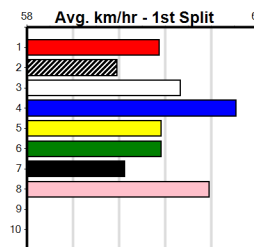

TOPCAT VIDEO PRODUCTIONS

Distance: 460m, Race Type: Grade 5, Total Prizemoney: $2,925
1st: $1,950, 2nd: $600, 3rd: $300, 4th: $75

QUEST FOR MAGIC (4) is racing with great confidence and she can break up the field as they head through the first bend. WOLF MAN (2) comes here with strong WA form and he will be better for the run here last time. RESPECT ADVOCACY (3) has claims

Watchdog Tips: 4 2 3 6 **Bet:** Win 4

Form Box	Wgt	Dist	Track	Date	Time	BON	Margin	1st/2nd (Time)	PIR	Checked	Comment	WR	Split 1	S/P	Grade	
1	TINKER PAT [5] $9.00															
	BE Dog Feb-20 Sire: DALGETTY Dam: ZIPPING ELLA Trainer: Craig Burns (Balliang)															
	Owner(s): Burns Racing (SYN), C Burns, J Burns															
	Winning Distances: < 300m (0) 300 - 399m (2) 400 - 499m (8) 500 - 599m (0) 600 - 699m (0) > 700m (0)															
	Winning Weights: 28.8(1) 29.4(1) 29.7(1) 29.8(2) 30.5(1) 30.6(1) 30.7(1) 31.2(2)															
	2nd (1)	28.9	410	HOR	R12	19-Apr-24	23.78	23.40	1.75L SEATS TWO (23.67)	M/43	.	.	.	10.67	$6.00	T3-5
	3rd (2)	28.9	400	GEL	R12	26-Apr-24	23.00	22.29	5.50L MYSTIC BRAE (22.64)	M/85	.	.	.	8.81	$70.00	5
	3rd (5)	29.2	400	GEL	R12	30-Apr-24	22.82	22.73	0.50L RUSHMORE RED (22.80)	M/83	.	.	.	8.71	$16.10	5
	1st (6)	29.4	400	GEL	R8	07-May-24	22.73	22.58	1.75L ESPECIAL BLONDE (22.84)	M/64	.	.	.	8.60	$12.70	X45
	4th (8)	29.4	410	HOR	R5	14-May-24	23.73	23.14	7.00L ERUDITE BALE (23.25)	M/45	.	.	.	10.73	$9.70	5
	5th (7)	29.2	390	BAL	R11	26-May-24	22.66	21.59	8.00L TINKER PETE (22.12)	M/66	.	.	.	8.74	$14.10	5
	2nd (2)	29.6	400	GEL	R4	01-Jun-24	22.73	22.41	0.75L IDYLLIC POINT (22.69)	M/42	.	.	.	8.69	$18.40	5
	3rd (6)	28.9	400	GEL	R5	07-Jun-24	22.77	22.31	4.25L MEPUNGA MUSTANG (22.48)	M/63	.	.	.	8.70	$28.00	VETH
	Last 3 wins NOT included above															
	1st (1)	29.8	400	GEL	R12	16-May-23	22.65	22.65	5.00L BRAVE LAD (22.99)	Q/11	.	SW	.	8.59	$2.00	T3-5
1st (8)	29.7	400	GEL	R7	30-May-23	22.67	22.60	4.00L COMPTON BALE (22.95)	M/41	.	.	.	8.64	$2.10	5	
1st (3)	29.8	400	GEL	R6	12-Mar-24	23.07	22.57	0.50L GUNAI JEDI (23.09)	M/22	.	.	.	8.70	$4.80	5	

Box History								
Bx	1st	2nd	3rd	4th	5th	6th	7th	8th
1	2	1	3	1	3			
2	1	3	1	4				
3	1			3	3	2	1	
4			2	1	2	2		1
5		1	1		2		1	
6	2	1	2		1	1		
7				1	1	2		
8	4			1		1		
Prize Best Starts								$17907.50
Trk/Dts								NBT 61-10-6-9
APM								5-0-1-0 4014