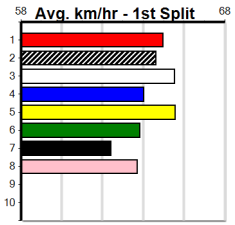

11

10:10PM

(VIC time)

TADEN BALE (1) has a top record off this draw and is suited to a race of this nature. URANA JASMINE (4) has posted some good wins here and looks next best. PENNY'S JADE (5) can set the early tempo.

Watchdog Tips:

1

4

5

2

Bet:

Win 1