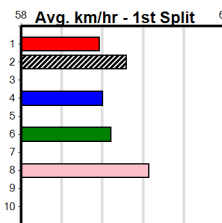

FERNANDO MICK AT STUD

Distance: 600m, Race Type: Mixed 6/7, Total Prizemoney: $10,095
1st: $6,800, 2nd: $2,095, 3rd: $1,050, 4th: $150

9

9:21PM

(VIC time)

SHADOWS OF BLUE (2) will appreciate the reduced line-up and can take up the running mid-race and prove hard to beat. LIVEABLE (8) was placed behind a fast one here 3 runs back over this distance and looks a big danger.

Watchdog Tips:

2

8

6

1

Bet:

Win 2