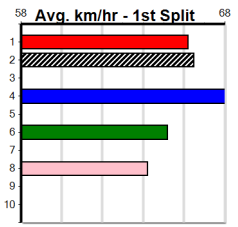

SPORTSBET SET A DEPOSIT LIMIT

Distance: 525m, Race Type: Mixed 3/4, Total Prizemoney: $9,055
1st: $6,100, 2nd: $1,870, 3rd: $935, 4th: $150

10

9:45PM

(VIC time)

IN THE HUB (1) is a different chaser when he can land on the arm and from the good draw looks the one to catch. KINGSLEY BALE (4) can pressure the top elect early and make a race of it. BUDDY MONELLI (8) is an elite sprinter.

Watchdog Tips: **1** **4** **8** **6** **Bet:** **Trifecta 1/4,8/2,4,6,8 ($10 - 166.67%)**