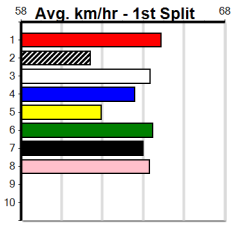

Suggested Quaddie:

- 1st Leg: 1,3,7 2nd Leg: 6,8
- 3rd Leg: 4 4th Leg: 1,3
- Cost: \$50 for 416.67%

Mobile Form Guide

Average Winning Time:

Distance	Grade	Avg. Time
525m	Mixed 3/4	30.06
525m	Grade 5	30.17
525m	Restricted Win	30.24
600m	Restricted Win Final	34.56
600m	Mixed 6/7	34.61
600m	Grade 5	34.68
730m	Grade 5	42.62

Track Record:

Distance	Time	Greyhound	Date Set
525m	29.376	ALLEN DEED	03-Jan-15
600m	33.911	DYNA DOUBLE ONE	06-Feb-16
730m	41.933	SPACE STAR	28-Feb-15

The Meadows

THE WATCHDOG APP (1-3 WINS)

Distance: 525m, Race Type: Restricted Win, Total Prizemoney: \$8,785
1st: \$5,900, 2nd: \$1,820, 3rd: \$915, 4th: \$150